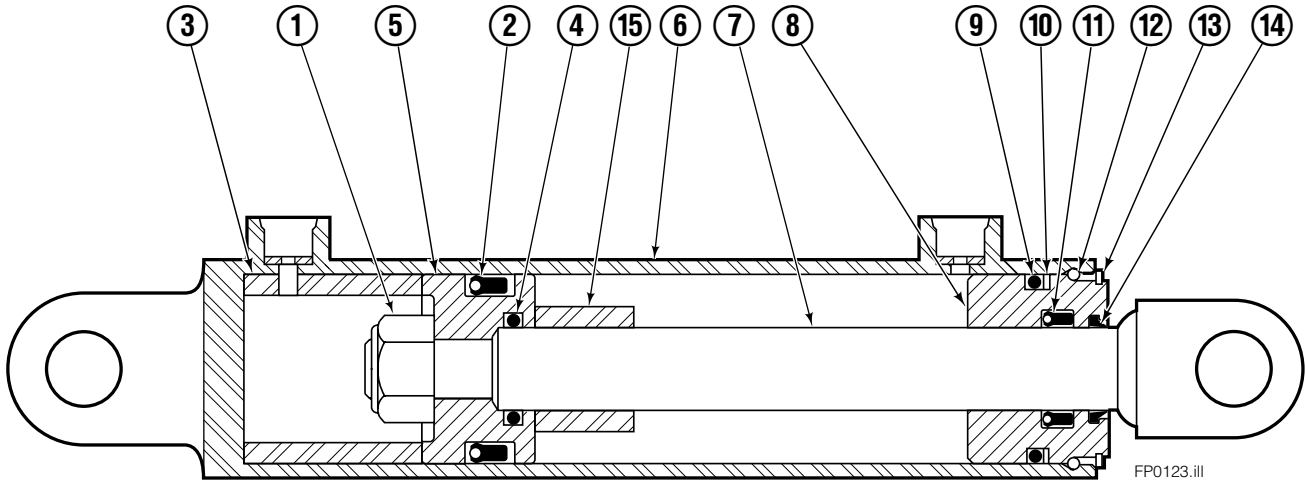

Sideshift Cylinder

REF	QTY	PART NO.	DESCRIPTION
		686243	Cylinder Assembly
1	1	561012	Nut
2	1	662457	■ Seal
3	1	564562	Spacer – Head
4	1	2718	■ O-Ring
5	1	561427	Piston
6	1	561419	Shell
7	1	561422	Rod
8	1	561428	Retainer
9	1	2791	■ O-Ring
10	1	615134	■ Back-up Ring
11	1	662449	■ Seal
12	1	561429	Retaining Ring
13	1	7215	Snap Ring
14	1	626468	■ Wiper
15	1	---	Spacer – Rod
		561430	Service Kit

■ Included in Service Kit 561430.
Ref: S-6053, S-6054.