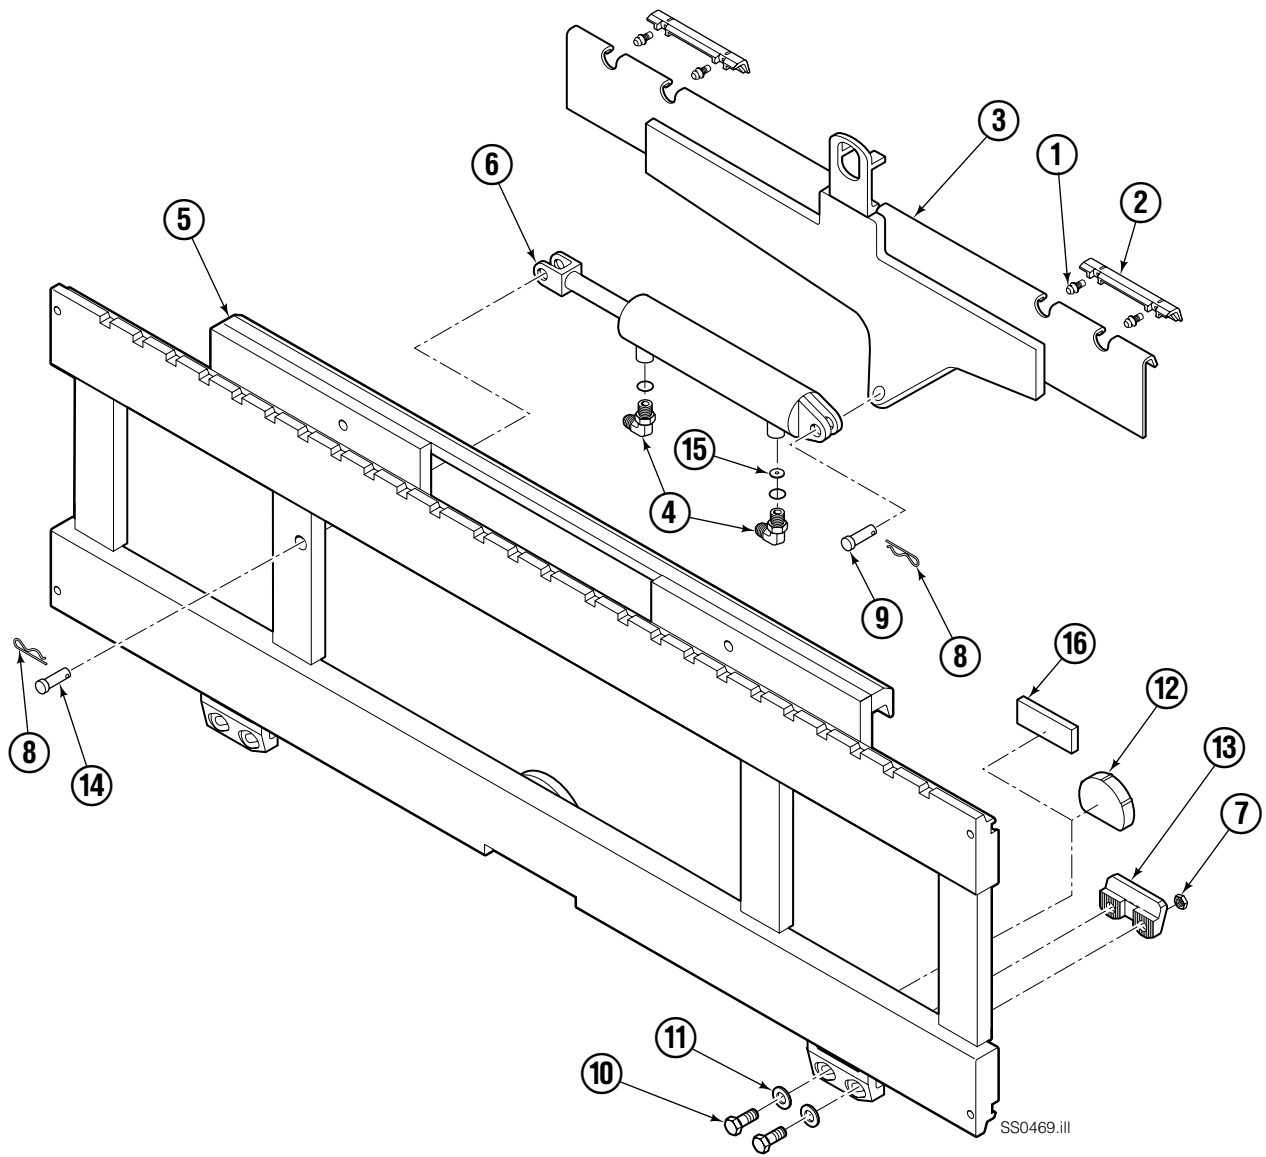

## 150D

REF	QTY	PART NO.	DESCRIPTION	REF	QTY	PART NO.	DESCRIPTION
		6108550	Sideshifter Assembly	9	1	686215	● Clevis Pin
1	4	7403	Grease Fitting	10	4	752903	◆ Capscrew, M16 x 45
2	2	672018	Bearing Segment	11	4	667225	◆ Washer
3	1	381611	Anchor Bracket	12	3	676650	Lower Bearing
4	2	601676	● Fitting, 6-6	13	2	6004779	◆ Lower Hook
5	1	381680	Faceplate ■	14	1	686214	● Clevis Pin
6	1	686243	Cylinder ▲	15	1	6024818	● Washer - Restrictor
7	4	678990	◆ Nut	16	2	208350	Lower Bearing
8	2	686217	● Cotter Pin			672022	Service Kit - Items 1 & 2