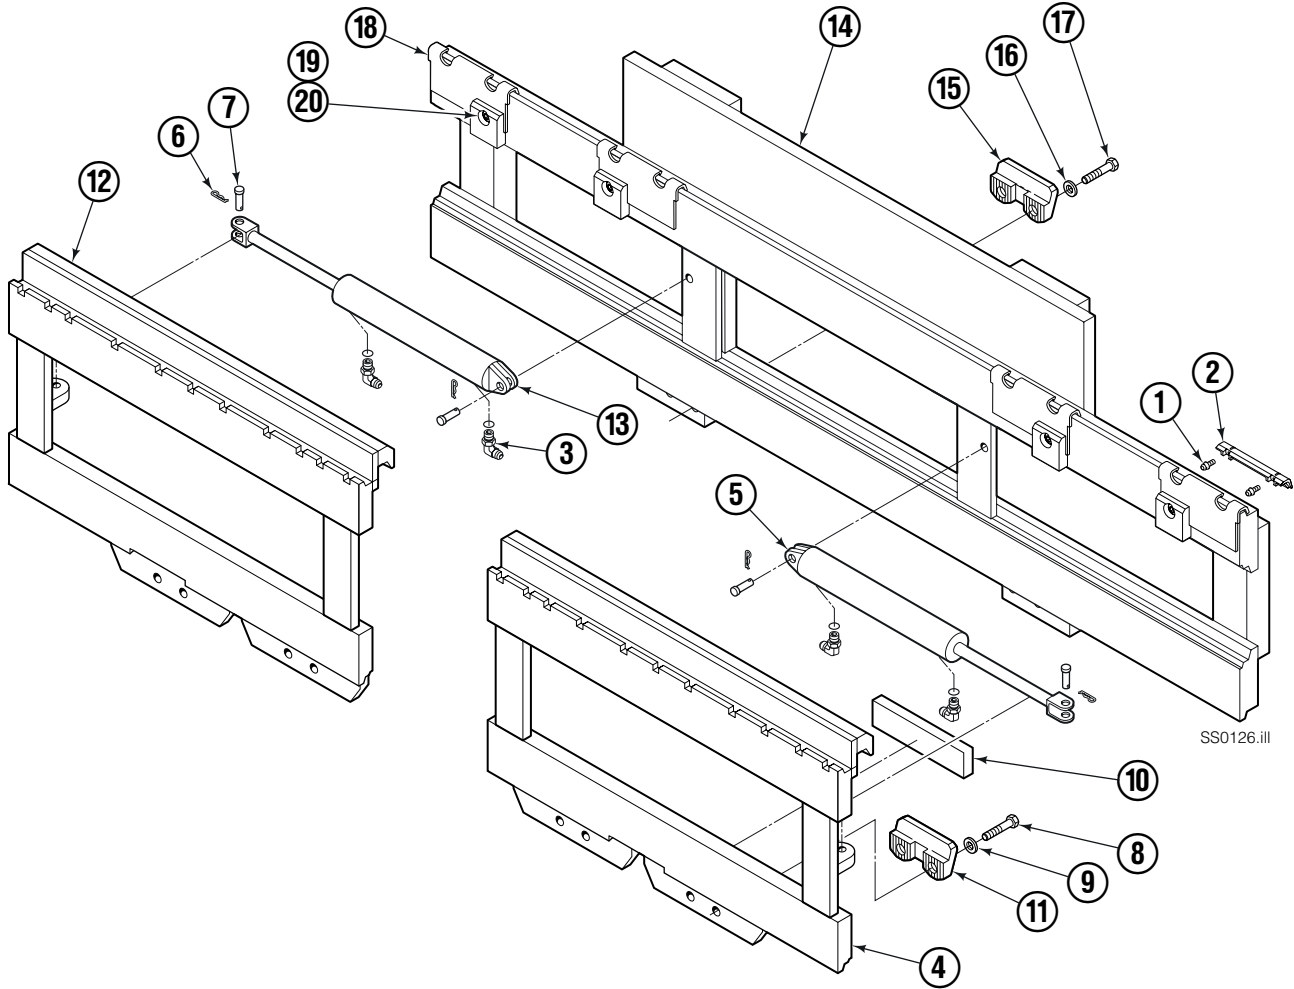

Parts Manual

Model Double Wide Sideshifter

Serial Number 65D-SSD-203

cascade[®]
corporation

For Technical Assistance call: 800-227-2233, Fax: 888-329-8207

To Order Parts call: 888-227-2233, Fax: 888-329-0234

OR

Write: Cascade Corporation, P.O. Box 20187, Portland, OR 97220

Internet: www.cascorp.com

Sideshifter Group

SS0126.III

65D							
REF	QTY	PART NO.	DESCRIPTION	REF	QTY	PART NO.	DESCRIPTION
		358809	Sideshifter Group	11	4	679360	Lower Hook ▲
1	8	7403	Grease Fitting	12	1	358749	R.H. Faceplate ■
2	4	671165	Bearing Segment	13	1	335480	R.H. Cylinder Assembly ●
3	4	601676	Fitting, 6-6	14	1	358805	False Carriage ★
4	1	358748	L.H. Faceplate ■	15	2	675969	Lower Hook ◆ ★
5	1	580029	L.H. Cylinder Assembly ●	16	4	667225	Washer ◆ ★
6	4	672726	Cotter Pin	17	4	667369	Capscrew ◆ ★
7	4	206926	Clevis Pin	18	4	358814	Plate
8	8	779010	Capscrew, M16x35 ▲	19	4	399079	Bearing
9	8	667225	Washer ▲	20	4	4880	Capscrew, .50 NCx1.00
10	4	682814	Lower Bearing				

■ If the faceplate needs replacing, your best value is to order the complete sideshifter assembly.

● See Cylinder page for parts breakdown.

▲ Lower Hook Group 683178.

◆ Lower Hook Group 678935.

★ Not included in Sideshifter Group.

Reference: S-28049.

Sideshift Cylinder

FP0079.ill

REF	QTY	PART NO.	DESCRIPTION
		580029	Cylinder Assembly
1	1	553857	Nut
2	1	662452	■ Seal
3	1	553501	Piston
4	1	636851	■ Wiper
5	1	638247	■ Nylon Ring
6	1	675550	Washer (Orifice .085 in.)
7	1	557697	Shell
8	1	335482	Rod
9	1	2785	■ O-Ring
10	1	615128	■ Back-up Ring
11	1	553500	Retainer
12	1	553856	Retaining Ring
13	1	7202	Snap Ring
14	1	641835	■ Seal
15	1	—	Spacer
		553861	Service Kit