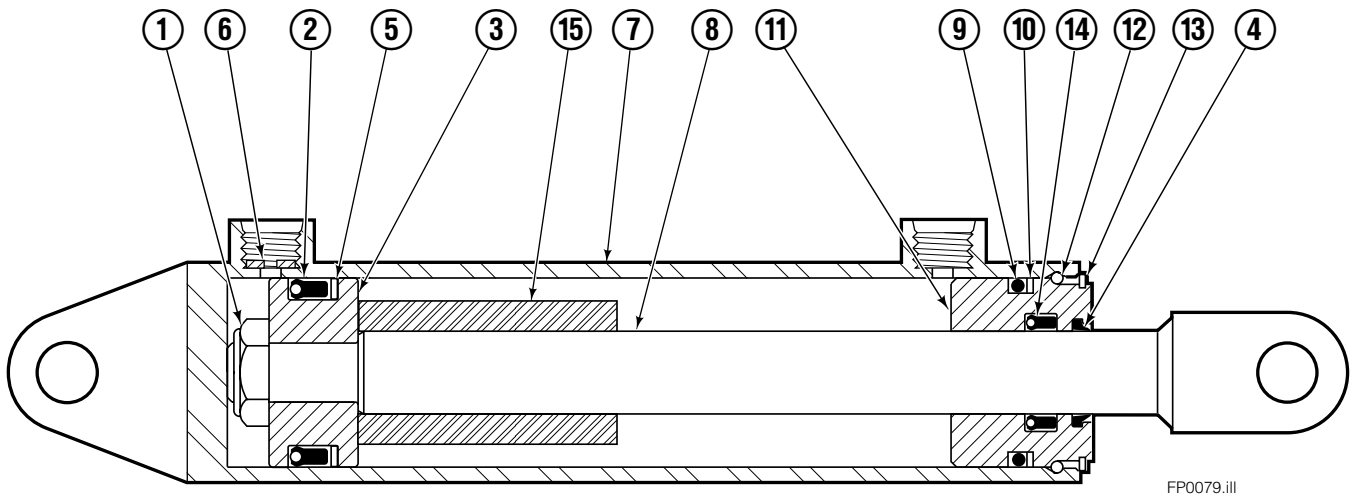

OR

Write: Cascade Corporation, P.O. Box 20187, Portland, OR 97220

Internet: www.cascorp.com

Sideshifter Group

SS0126.III

65D							
REF	QTY	PART NO.	DESCRIPTION	REF	QTY	PART NO.	DESCRIPTION
		358809	Sideshifter Group	11	4	679360	Lower Hook ▲
1	8	7403	Grease Fitting	12	1	358749	R.H. Faceplate ■
2	4	671165	Bearing Segment	13	1	335480	R.H. Cylinder Assembly ●
3	4	601676	Fitting, 6-6	14	1	358805	False Carriage ★
4	1	358748	L.H. Faceplate ■	15	2	675969	Lower Hook ◆ ★
5	1	580029	L.H. Cylinder Assembly ●	16	4	667225	Washer ◆ ★
6	4	672726	Cotter Pin	17	4	667369	Capscrew ◆ ★
7	4	206926	Clevis Pin	18	4	358814	Plate
8	8	779010	Capscrew, M16x35 ▲	19	4	399079	Bearing
9	8	667225	Washer ▲	20	4	4880	Capscrew, .50 NCx1.00
10	4	682814	Lower Bearing				

■ If the faceplate needs replacing, your best value is to order the complete sideshifter assembly.

● See Cylinder page for parts breakdown.

▲ Lower Hook Group 683178.

◆ Lower Hook Group 678935.

★ Not included in Sideshifter Group.

Reference: S-28049.

Sideshift Cylinder

FP0079.ill

REF	QTY	PART NO.	DESCRIPTION
		580029	Cylinder Assembly
1	1	553857	Nut
2	1	662452	■ Seal
3	1	553501	Piston
4	1	636851	■ Wiper
5	1	638247	■ Nylon Ring
6	1	675550	Washer (Orifice .085 in.)
7	1	557697	Shell
8	1	335482	Rod
9	1	2785	■ O-Ring
10	1	615128	■ Back-up Ring
11	1	553500	Retainer
12	1	553856	Retaining Ring
13	1	7202	Snap Ring
14	1	641835	■ Seal
15	1	—	Spacer
		553861	Service Kit