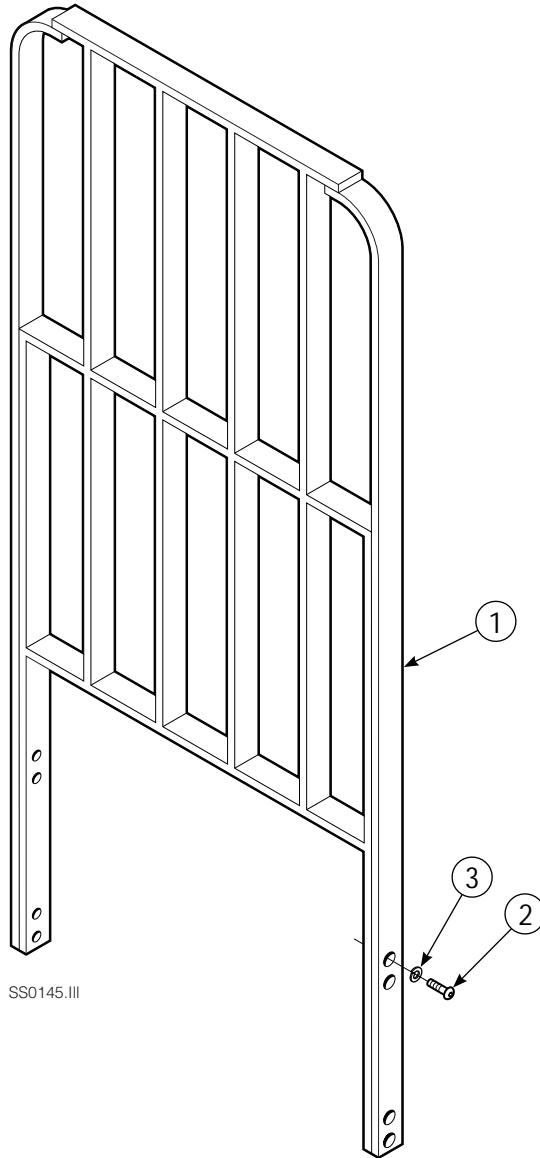

OR

Write: Cascade Corporation, P.O. Box 20187, Portland, OR 97220

Internet: www.cascorp.com

Sideshifter Group

SS0126.III

65D							
REF	QTY	PART NO.	DESCRIPTION	REF	QTY	PART NO.	DESCRIPTION
		358809	Sideshifter Group	11	4	679360	Lower Hook ▲
1	8	7403	Grease Fitting	12	1	358749	R.H. Faceplate ■
2	4	671165	Bearing Segment	13	1	335480	R.H. Cylinder Assembly ●
3	4	601676	Fitting, 6-6	14	1	358805	False Carriage ★
4	1	358748	L.H. Faceplate ■	15	2	675969	Lower Hook ◆ ★
5	1	580029	L.H. Cylinder Assembly ●	16	4	667225	Washer ◆ ★
6	4	672726	Cotter Pin	17	4	667369	Capscrew ◆ ★
7	4	206926	Clevis Pin	18	4	358814	Plate
8	8	779010	Capscrew, M16x35 ▲	19	4	399079	Bearing
9	8	667225	Washer ▲	20	4	4880	Capscrew, .50 NCx1.00
10	4	682814	Lower Bearing				

Reference: S-28049.

Sideshift Cylinder

FP0079.ill

REF	QTY	PART NO.	DESCRIPTION
		580029	Cylinder Assembly
1	1	553857	Nut
2	1	662452	■ Seal
3	1	553501	Piston
4	1	636851	■ Wiper
5	1	638247	■ Nylon Ring
6	1	675550	Washer (Orifice .085 in.)
7	1	557697	Shell
8	1	335482	Rod
9	1	2785	■ O-Ring
10	1	615128	■ Back-up Ring
11	1	553500	Retainer
12	1	553856	Retaining Ring
13	1	7202	Snap Ring
14	1	641835	■ Seal
15	1	—	Spacer
		553861	Service Kit

■ Included in Service Kit 553861.

Sideshift Cylinder

FP0079.ill

REF	QTY	PART NO.	DESCRIPTION
		335480	Cylinder Assembly
1	1	553857	Nut
2	1	662452	Seal ■
3	1	553501	Piston
4	1	636851	Wiper ■
5	1	638247	Nylon Ring ■
6	1	675550	Washer (Orifice .085 in.)
7	1	335481	Shell
8	1	335482	Rod
9	1	2785	O-Ring ■
10	1	615128	Back-up Ring ■
11	1	553500	Retainer
12	1	553856	Retaining Ring
13	1	7202	Snap Ring
14	1	641835	Seal ■
15	1	—	Spacer
		553861	Service Kit

■ Included in Service Kit 553861.

Backrest

55D			
REF	QTY	PART NO.	DESCRIPTION
1	1	359173	Backrest, 31 in. wide
2	8	200173	Capscrew, M16 x 35
3	8	684586	Lockwasher, M16

Reference: S-8365

Do you have questions you need answered right now? Call your nearest Cascade Parts Department. Visit us online at www.cascorp.com