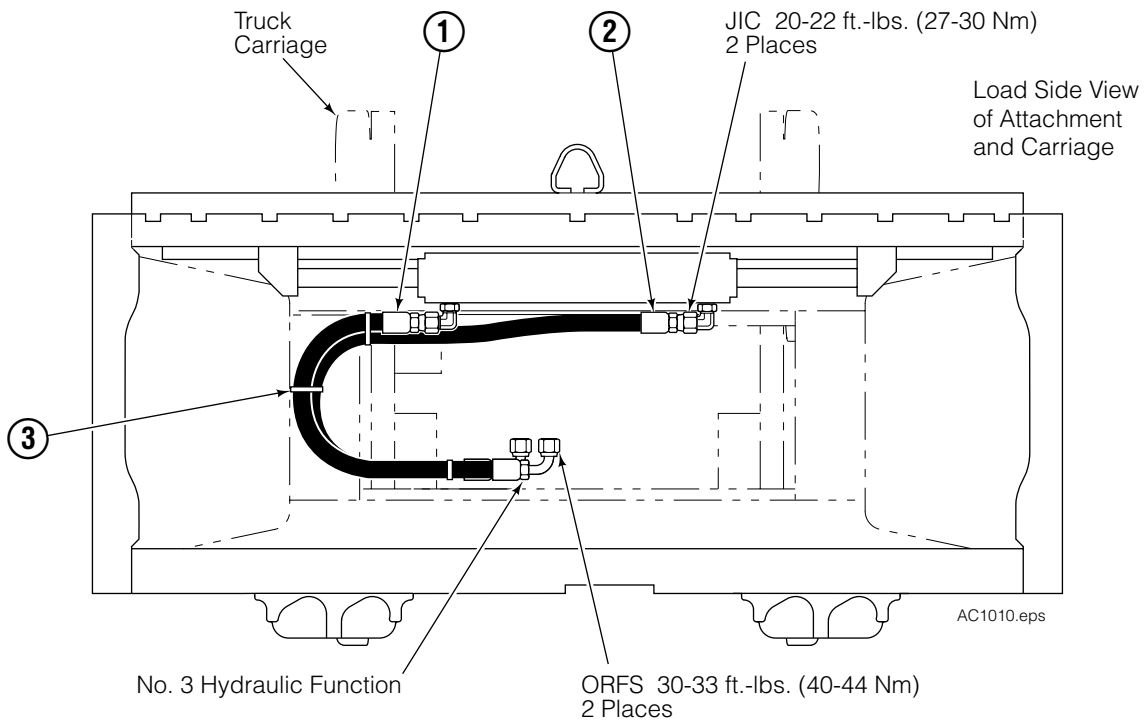

Yale Europe: GLP020VX, GLP025VX, GLP030VX, GLP035VX

**Mast Type:** 2/3 & 4 Stage FFL

**Carriage:** ITA Class II & III

REF	QTY	PART NO.	DESCRIPTION
		6043346-R0	Hose Installation Kit
1	1	6043204	Hose
2	1	6043284	Hose
3	4	215723	Cable Tie