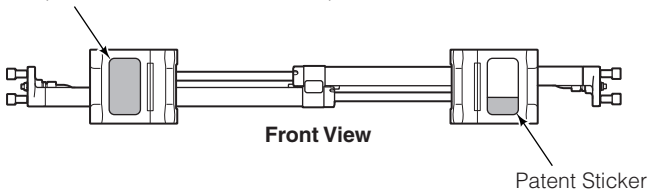

Fork Positioner Assembly

Sticker showing operating pressure,
phone numbers for service & parts.