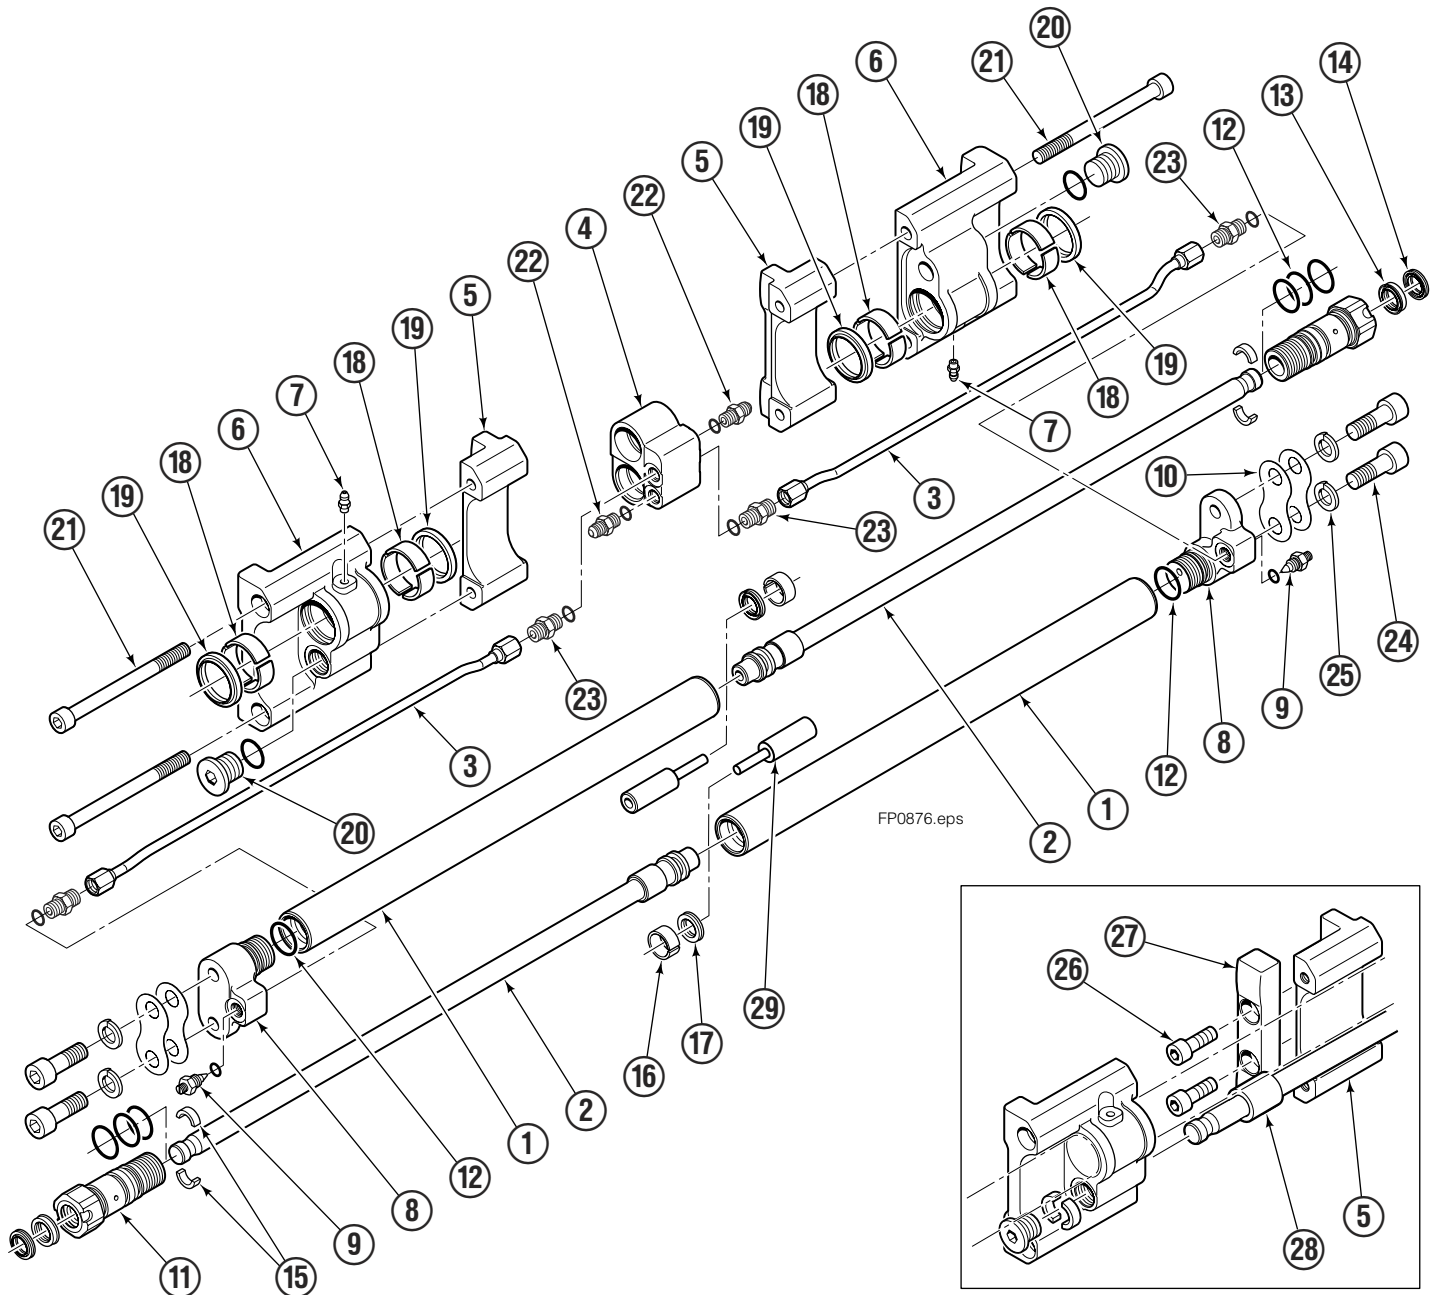

Fork Positioner Assembly

Items that vary by width

55K			
ASSEMBLY PART NO.	REF. NO. 1 ★ CYLINDER SHELL QTY 2	REF. NO. 2 ★ CYLINDER ROD QTY 2	REF. NO. 3 TUBE QTY 2
6228273	6045839	6045841	6045850

REF	QTY	PART NO.	DESCRIPTION
		6045408	Common Parts Group
4	1	6043391	Manifold
5	2	6052301	◆ Fork Carrier, Inner, 80/100/122 mm Fork
6	2	6042449	Fork Carrier, Outer
7	2	424115	Grease Fitting
8	2	6052709	Cylinder Head End
9	2	6042658	Restrictor Fitting
10	4	6039245	Shim
11	2	6039028	Cylinder Retainer
	2	6055787	Cylinder Retainer w/Seals (Items 12-14)
12	8	666183	O-Ring, Retainer OD ✘
13	2	6039179	Rod Seal, Retainer ✘
14	2	6039180	Rod Wiper, Retainer ✘
15	4	6042830	Half-Ring Keeper
16	2	6039172	Piston Wear Ring ✘
17	2	6047577	Piston Seal ✘
18	4	6039171	Bearing, Composite ✓
19	4	6043341	Wiper ✓
20	2	6043316	Rod Retainer Plug
21	4	768824	Capscrew, M10 x 120
22	2	6043332	Fitting, M10 to No.4 JIC ●
23	4	6042689	Fitting, M10 to EO-2 Tube
24	4	769572	Capscrew, M12 x 35 ■
25	4	684660	Lockwasher, M12 ■
26	4	767615	◆ Capscrew, M10 x 25
27	2	6052315	◆ Spacer Bar
28	2	—	Rod Spacer
29	2	6055038	Piston Spacer

★ If cylinder shell or rod needs replacing due to bending damage, order complete Fork Positioner Assembly.

◆ Included in Fork Carrier Assembly 6052316.

✘ Included in Cylinder Service Kit 6055389.

✓ Included in Composite Bearing Service Kit 6055390.

● Included in Fitting Group 6045440.

■ Included in Mounting Kit 6045442.

Reference: SK-8117, SK-8277.

Sideshift Assembly

55F							
REF	QTY	PART NO.	DESCRIPTION	REF	QTY	PART NO.	DESCRIPTION
1	2	228782	Upper Bearing	7	4	639121	◆ Capscrew. 5/8 x 1.50 (or)
2	1	6025685	Cylinder ▲		4	752903	◆ Capscrew, M16 x 45
3	2	6000719	Lower Bearing	8	1	6054958	Frame ●
4	4	553857	◆ Nut, 5/8 (or)	9	2	7890	Roll Pin
	4	781534	◆ Nut, M16	10	2	601676	■ Fitting, 6-6
5	2	204186	◆ Lower Hook	11	2	221733	▼ Restrictor Washer
6	4	667225	◆ Washer				