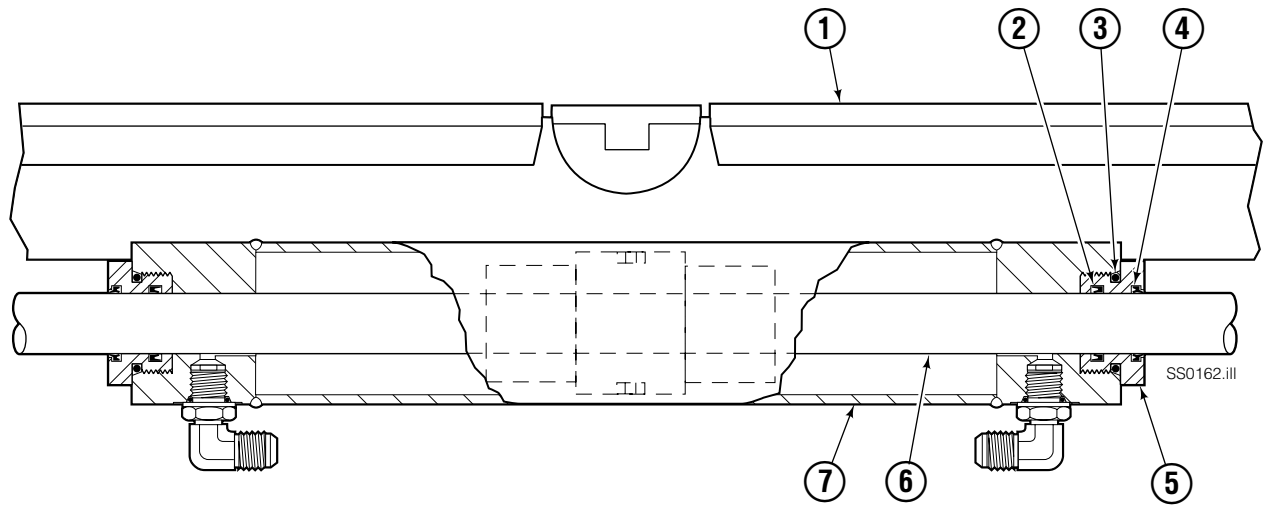

Cylinder

55F			
REF	QTY	PART NO.	DESCRIPTION
1	1	6025685	Cylinder Assembly
2	2	562132	● Rod Seal
3	2	415866	● O-Ring, 70 Duro
4	2	562131	● Rod Wiper Seal
5	2	218324	Retainer/Seal Carrier
6	-	■	Rod/Piston Assembly
7	-	■	Cylinder Shell
		219868	Rod Seal Service Kit

● Included in Service Kit 219868.

■ Not serviceable, order new Cylinder Assembly.

Reference: S-21006.