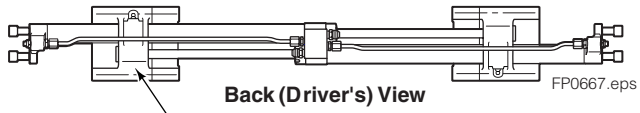

Fork Positioner Assembly

Sticker showing operating pressure,
phone numbers for service & parts.