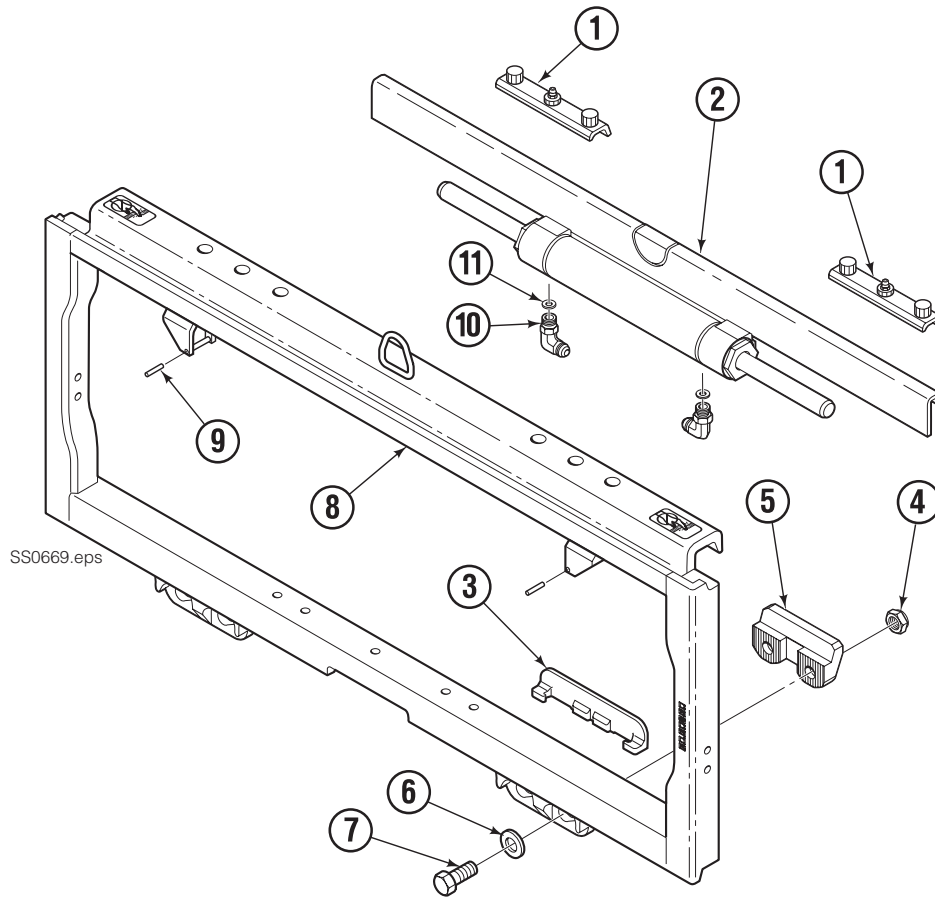

Fork Positioner Assembly

Items that vary by width

55K			
ASSEMBLY PART NO.	REF. NO. 1 ★ CYLINDER SHELL QTY 2	REF. NO. 2 ★ CYLINDER ROD QTY 2	REF. NO. 3 TUBE QTY 2
6228273	6045839	6045841	6045850

REF	QTY	PART NO.	DESCRIPTION
		6045408	Common Parts Group
4	1	6043391	Manifold
5	2	6052301	◆ Fork Carrier, Inner, 80/100/122 mm Fork
6	2	6042449	Fork Carrier, Outer
7	2	424115	Grease Fitting
8	2	6052709	Cylinder Head End
9	2	6042658	Restrictor Fitting
10	4	6039245	Shim
11	2	6039028	Cylinder Retainer
	2	6055787	Cylinder Retainer w/Seals (Items 12-14)
12	8	666183	O-Ring, Retainer OD ✘
13	2	6039179	Rod Seal, Retainer ✘
14	2	6039180	Rod Wiper, Retainer ✘
15	4	6042830	Half-Ring Keeper
16	2	6039172	Piston Wear Ring ✘
17	2	6047577	Piston Seal ✘
18	4	6039171	Bearing, Composite ✓
19	4	6043341	Wiper ✓
20	2	6043316	Rod Retainer Plug
21	4	768824	Capscrew, M10 x 120
22	2	6043332	Fitting, M10 to No.4 JIC ●
23	4	6042689	Fitting, M10 to EO-2 Tube
24	4	769572	Capscrew, M12 x 35 ■
25	4	684660	Lockwasher, M12 ■
26	4	767615	◆ Capscrew, M10 x 25
27	2	6052315	◆ Spacer Bar
28	2	—	Rod Spacer
29	2	6055038	Piston Spacer

★ If cylinder shell or rod needs replacing due to bending damage, order complete Fork Positioner Assembly.

◆ Included in Fork Carrier Assembly 6052316.

✘ Included in Cylinder Service Kit 6055389.

✓ Included in Composite Bearing Service Kit 6055390.

● Included in Fitting Group 6045440.

■ Included in Mounting Kit 6045442.

Reference: SK-8117, SK-8277.

Sideshift Assembly

55F							
REF	QTY	PART NO.	DESCRIPTION	REF	QTY	PART NO.	DESCRIPTION
1	2	228782	Upper Bearing	7	4	639121	◆ Capscrew. 5/8 x 1.50 (or)
2	1	6025685	Cylinder ▲		4	752903	◆ Capscrew, M16 x 45
3	2	6000719	Lower Bearing	8	1	6054958	Frame ●
4	4	553857	◆ Nut, 5/8 (or)	9	2	7890	Roll Pin
	4	781534	◆ Nut, M16	10	2	601676	■ Fitting, 6-6
5	2	204186	◆ Lower Hook	11	2	221733	▼ Restrictor Washer
6	4	667225	◆ Washer				