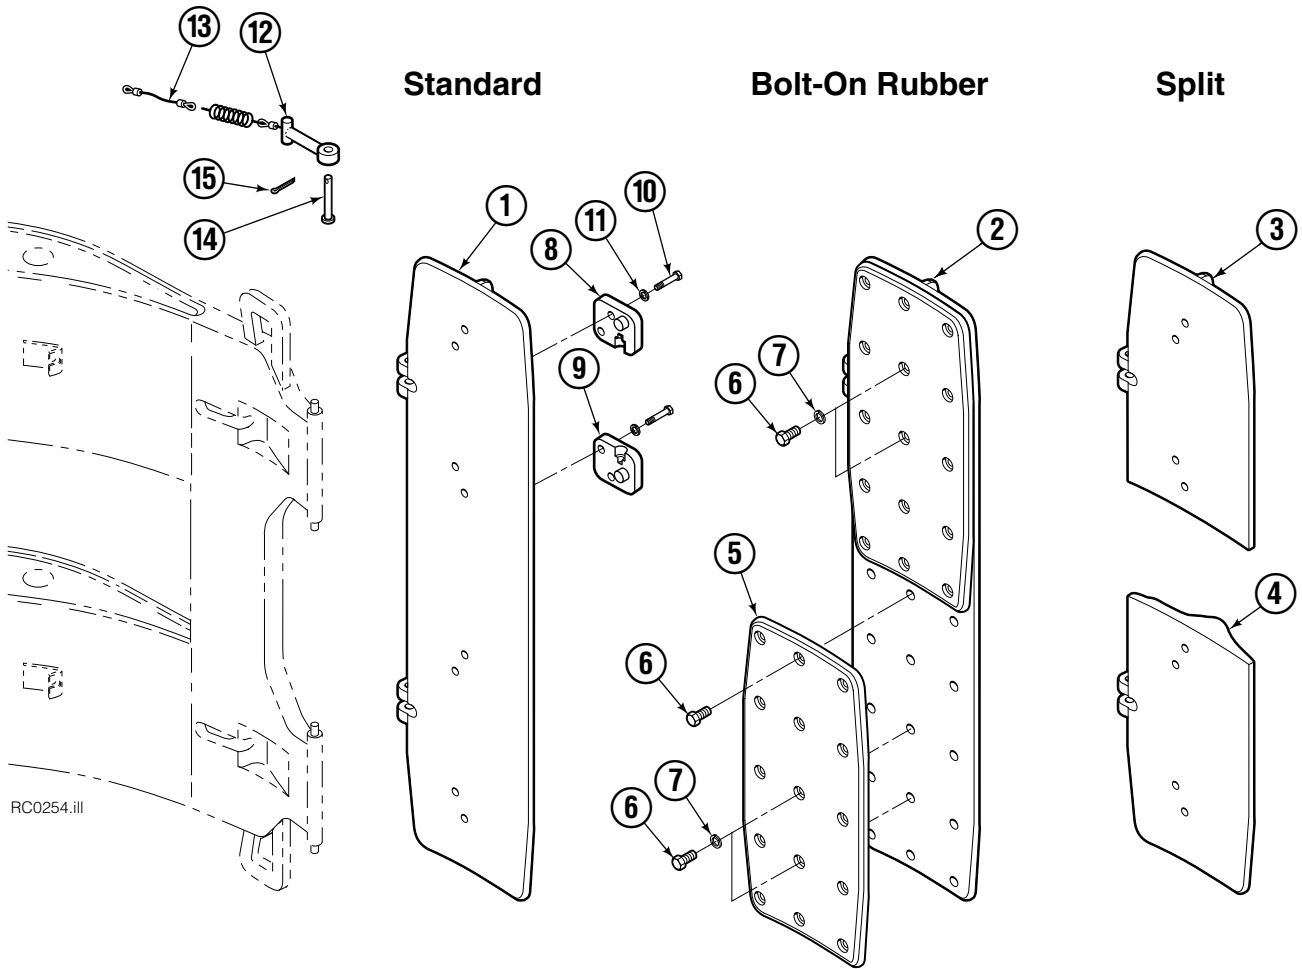

Pad Groups – Long Arm

60G			
REF	QTY	51 in. ■	DESCRIPTION
		PART NO.	
		209876	Standard Pad Group
1	1	209893	Pad, Standard

▲ Driver's view, clamp in horizontal position, Long Arm up.

Common Parts

REF	QTY	PART NO.	DESCRIPTION	REF	QTY	PART NO.	DESCRIPTION
		212934	Common Parts Group – Long Arm		2	4182-40	Cable – 51 in. ■
8	2	211997	Retainer, R.H. ▲	13	2	4182-110	Cable – 60 in. ■
9	2	211998	Retainer, L.H. ▲		2	4182-245	Cable – 72 in. ■
10	8	763021	Capscrew, M12	14	2	674265	Clevis Pin
11	8	681473	Lockwasher, M12	15	2	6525	Cotter Pin
12	2	209916	Link Assembly				

▲ Driver's view, clamp in horizontal position, Long Arm up.

Reference: S-4176, S-4177.