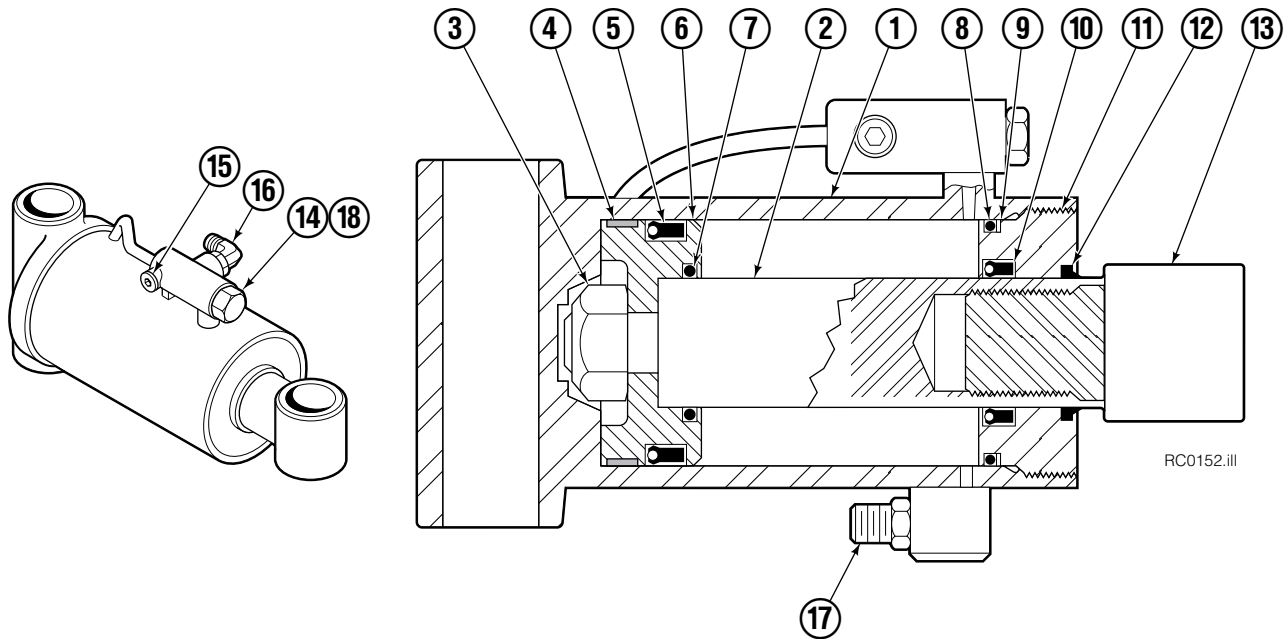

Reference: S-4192, S-4193.

Revolving Connection

60G			
REF	QTY	PART NO.	DESCRIPTION
		222188	Revolving Connection
1	1	222192	Valve Body
2	3	214649	◆ Seal
3	1	222191	Shaft
4	1	7341	◆ Retaining Ring
5	1	222190	End Block
6	2	222189	Bracket
7	2	564448	◆ O-Ring
8	2	766123	Capscrew, M8 x 50
9	4	604511	Fitting, 6-6
10	4	611302	Fitting, 6-6
11	4	681238	Lockwasher, M10
12	1	211909	End Block Retainer
13	3	215480	Capscrew, M10 x 25
14	1	209021	Washer, M10
15	1	212725	Spacer
16	2	602580	Fitting, 8
17	2	212632	Capscrew, M10 x 20
18	1	3138	◆ Retaining Ring

◆ Included in Service Kit 222223.

Reference: SK-6113.

180° Stop Group

60G			
REF	QTY	PART NO.	DESCRIPTION
		212824	Stop Group
1	1	212732	Valve Assembly ★
2	1	212307	Bracket
3	4	768526	Capscrew, M8x1,25x45-8.8
4	4	686119	Lockwasher, M8
5	2	212305	Capscrew, M12x1,75x35-10.9
6	2	681473	Lockwasher, M12
7	2	211972	Cam
8	4	769570	Capscrew, M12x1,75x25-12.9
9	4	678991	Lockwasher, M12
10	3	212931	Stop Block
11	3	775559	Capscrew, M20x2,5x30-12.9
12	3	681467	Lockwasher, M20
13	1	212188	Tube
14	1	212189	Tube
15	1	601250	Fitting, 8-8
16	1	601377	Fitting, 8-8
17	1	605761	Fitting, 8-8
18	1	601249	Fitting, 8-8
19	1	611334	Fitting, 8-8

★ See Stop Valve page for parts breakdown.
Reference: SK-6117.

Cylinders

60G				
REF	QTY	Short Arm	Long Arm	DESCRIPTION
		51 in. ■	51 in. ■	
		PART NO.	PART NO.	
		210125	210129	Cylinder Assembly
1	1	4195-175	4195-350	Shell
2	1	4130-159	4130-340	Rod