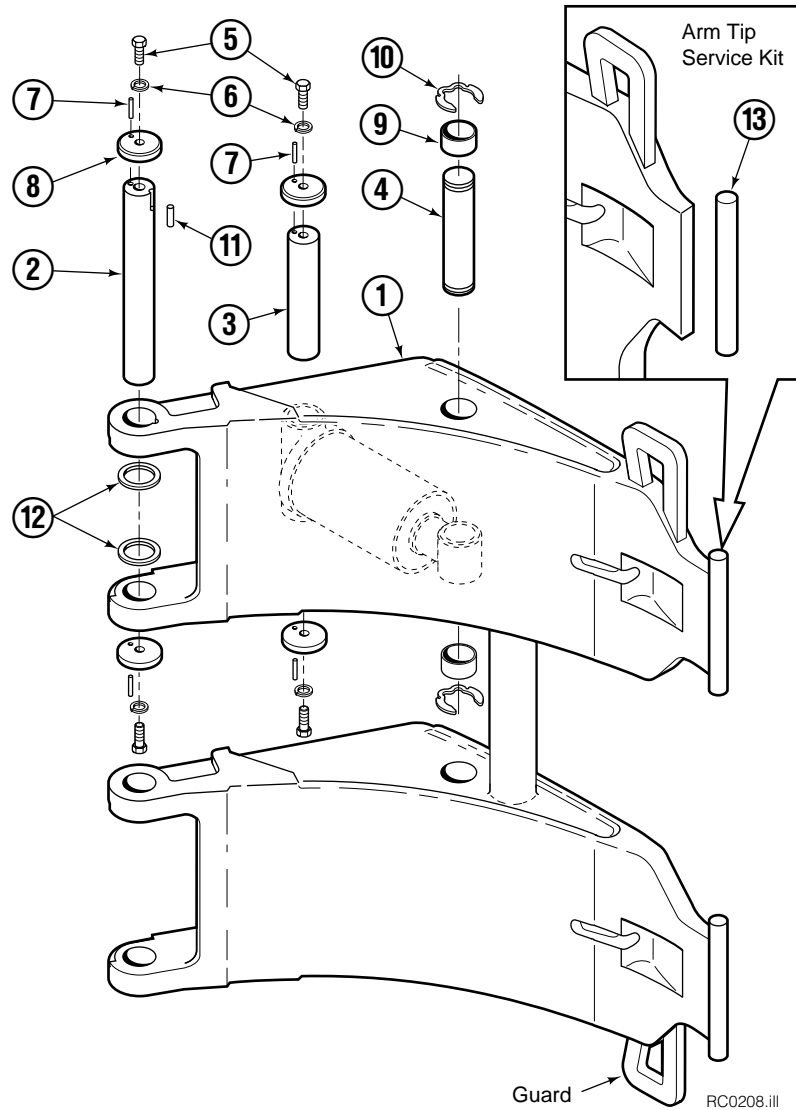

Short Arm

60G			
REF	QTY	51 in. ■	DESCRIPTION
		PART NO.	
		212034	Arm Group w/o Guard
1	1	213316	Arm w/o Guard

■ Maximum roll handling capacity.

Common Parts

REF	QTY	PART NO.	DESCRIPTION	REF	QTY	PART NO.	DESCRIPTION
		212933	Common Parts Group	8	8	209985	Cap
2	2	209982	Arm Pivot Pin	9	4	210080	Bearing
3	2	209983	Cylinder Pivot Pin	10	4	209986	Retaining Ring
4	2	4175-150	Cylinder Rod Pivot Pin	11	2	212382	Dowel Pin, 8x16 mm
5	8	212632	Capscrew, M10x1.5x20	12	16	209941	Shim - .062 in.
6	8	209021	Washer, M10	13	1	212902	Arm Tip Service Kit
7	8	769009	Roll Pin				

Reference: S-4173.