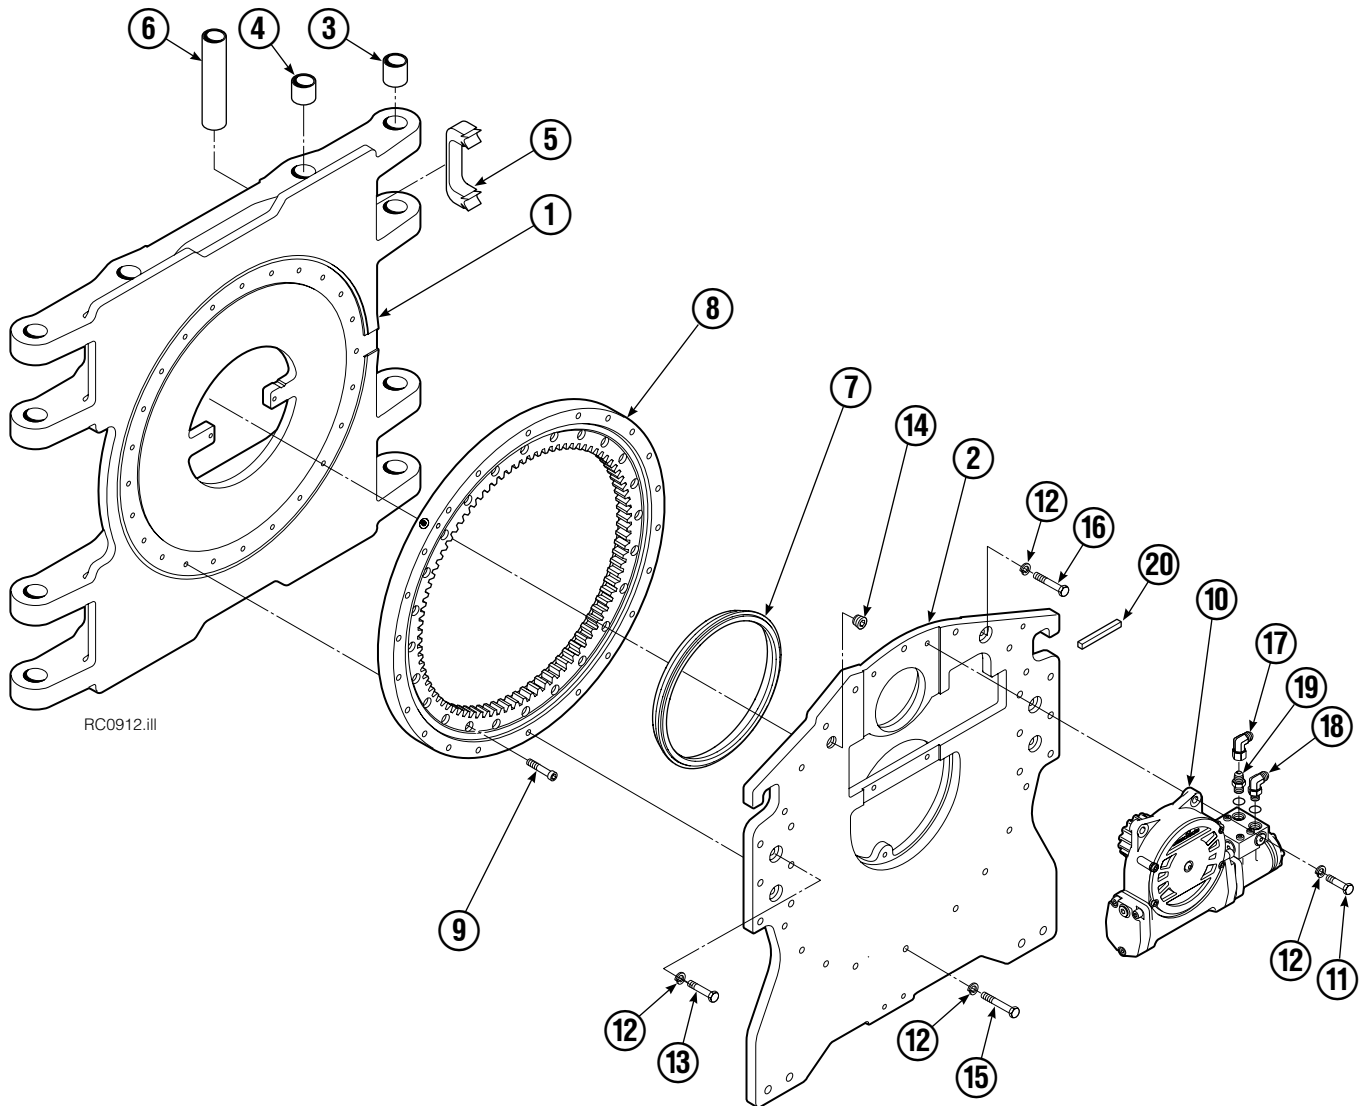

Internet: www.cascorp.com

Decals

60G			
REF	QTY	PART NO.	DESCRIPTION
1	6	665595	No Hand Hold Decal
2	1	660269	Short Arm Rotation Position Decal
3	4	656038	Caution Decal
4	4	679150	No Step Decal
5	4	665677	Trapped Pressure Decal
6	1	679059	Quick-Change Hook Decal

Frame Group

60G							
REF	QTY	PART NO.	DESCRIPTION	REF	QTY	PART NO.	DESCRIPTION
		213809	Frame Group w/ Stop – 51 in. ▲	10	1	212308	Drive Group – 2.2 c.i. Motor ●
		213764	Baseplate Group	11	4	211689	Capscrew, M12 x 30
1	1	213810	Frame	12	26	683822	Lockwasher, M12
2	1	212938	Baseplate	13	4	206174	Capscrew, M12 x 45
3	8	211718	Bearing	14	1	6605	Fitting, 3/4 in.
4	8	211717	Bearing	15	17	213633	Capscrew, M12 x 55
5	4	211712	Hose Guard	16	1	209684	Capscrew, M12 x 50
6	4	209987	Spacer	17	1	605761	Fitting, 8-8
7	1	209944	Seal	18	1	601250	Fitting, 8-8
8	1	213761	Bearing Assembly	19	1	601377	Fitting, 8-8
9	24	767596	Capscrew, M12 x 40	20	1	669344	Stop Block Kit

● Quantity as required.

▲ See Drive Motor page for parts breakdown.

Drive Motor

60G				
REF	QTY	2.2 c.i. PART NO.	2.8 c.i. PART NO.	DESCRIPTION
		210139	206392	Drive Motor
1	1	675478	675478	Shaft
2	1	675477	675477	Drive Link
3	1	211528	675479	Spacer Plate
4	1	210137	675480	Geroler/Gerotor Set
5	1	211527	675482	End Cap
6	1	206405	206405	Service Kit ●
7	1	685090	685090	Flange

Reference: S-4192, S-4193.

Revolving Connection

60G			
REF	QTY	PART NO.	DESCRIPTION
		222188	Revolving Connection
1	1	222192	Valve Body
2	3	214649	◆ Seal
3	1	222191	Shaft
4	1	7341	◆ Retaining Ring
5	1	222190	End Block
6	2	222189	Bracket
7	2	564448	◆ O-Ring
8	2	766123	Capscrew, M8 x 50
9	4	604511	Fitting, 6-6
10	4	611302	Fitting, 6-6
11	4	681238	Lockwasher, M10
12	1	211909	End Block Retainer
13	3	215480	Capscrew, M10 x 25
14	1	209021	Washer, M10
15	1	212725	Spacer
16	2	602580	Fitting, 8
17	2	212632	Capscrew, M10 x 20
18	1	3138	◆ Retaining Ring