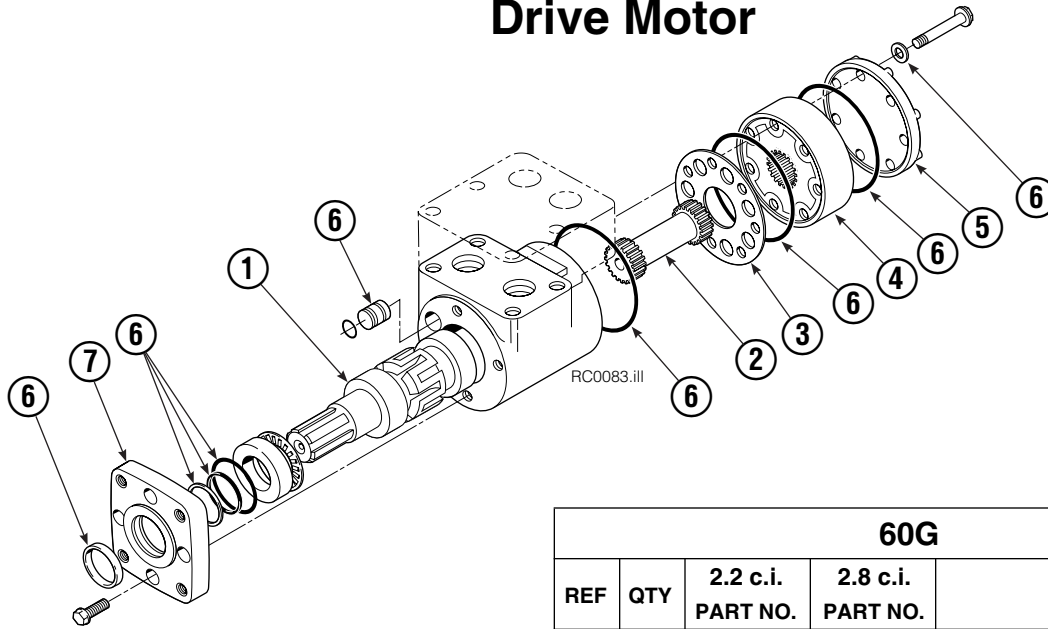

▲ Maximum roll handling capacity.

● See Drive Group page for parts breakdown.

Reference: S-4506, S-4188.

Reference: Common Parts Groups 211975, 215015.

Fitting Group 212367.

Drive Group

60G							
REF	QTY	PART NO.	DESCRIPTION	REF	QTY	PART NO.	DESCRIPTION
		212308	Drive Group with 2.2 c.i. Motor	19	1	670575	Gasket
		795491	Drive Group with 2.8 c.i. Motor	20	4	4468	Capscrew, 3/8 NC x .75 GR8
1	6	768826	Capscrew, M12 x 25	21	1	670580	Bearing
2	1	795258	Cover	22	1	675609	Worm Gear
3	●	674513	Shim - .005" (blue)	23	1	670581	Bearing
4	●	670574	Shim - .010" (brown)	24	1	7214	Snap Ring
5	●	671757	Shim - .015" (pink)	25	1	204970	Gasket
6	●	671758	Shim - .020" (yellow)	26	1	775552	Cover
7	2	670579	Bearing	27	1	783609	Seal
8	1	670582	Key	28	1	783608	Capscrew, M12 x 16
9	1	670506	Pinion	29	4	775639	Capscrew, M8 x 20
10	1	775551	Housing	30	1	644010	Relief Fitting
11	1	686465	Gasket	31	1	602580	Fitting, 8
12	1	675608	Worm	32	1	656300	Gear Box Lube - 48 oz.
13	1	775553	Adapter	33	1	668184	Sealant
14	2	2705	O-Ring			670578	Shim Service Kit (items 3-6,11,25,33)
15	1	670549	Check Valve			675637	Bearing Service Kit (items 21 & 33)
16	4	6444	Lockwasher			675638	Bearing Service Kit (items 3-7,11,25)
17	4	607059	Capscrew, 5/16 NC x 1.75 GR8			212919	Motor Kit-2.2 (items 11,14,18,19,20,33)
18	1	210139	Drive Motor - 2.2 c.i. ▲			206394	Motor Kit-2.8 (items 11,14,18,19,20,33)
18	1	206392	Drive Motor - 2.8 c.i. ▲				

● Quantity as required.

▲ See Drive Motor page for parts breakdown.

Drive Motor

60G				
REF	QTY	2.2 c.i. PART NO.	2.8 c.i. PART NO.	DESCRIPTION
		210139	206392	Drive Motor
1	1	675478	675478	Shaft
2	1	675477	675477	Drive Link
3	1	211528	675479	Spacer Plate
4	1	210137	675480	Geroler/Gerotor Set
5	1	211527	675482	End Cap
6	1	206405	206405	Service Kit ●
7	1	685090	685090	Flange