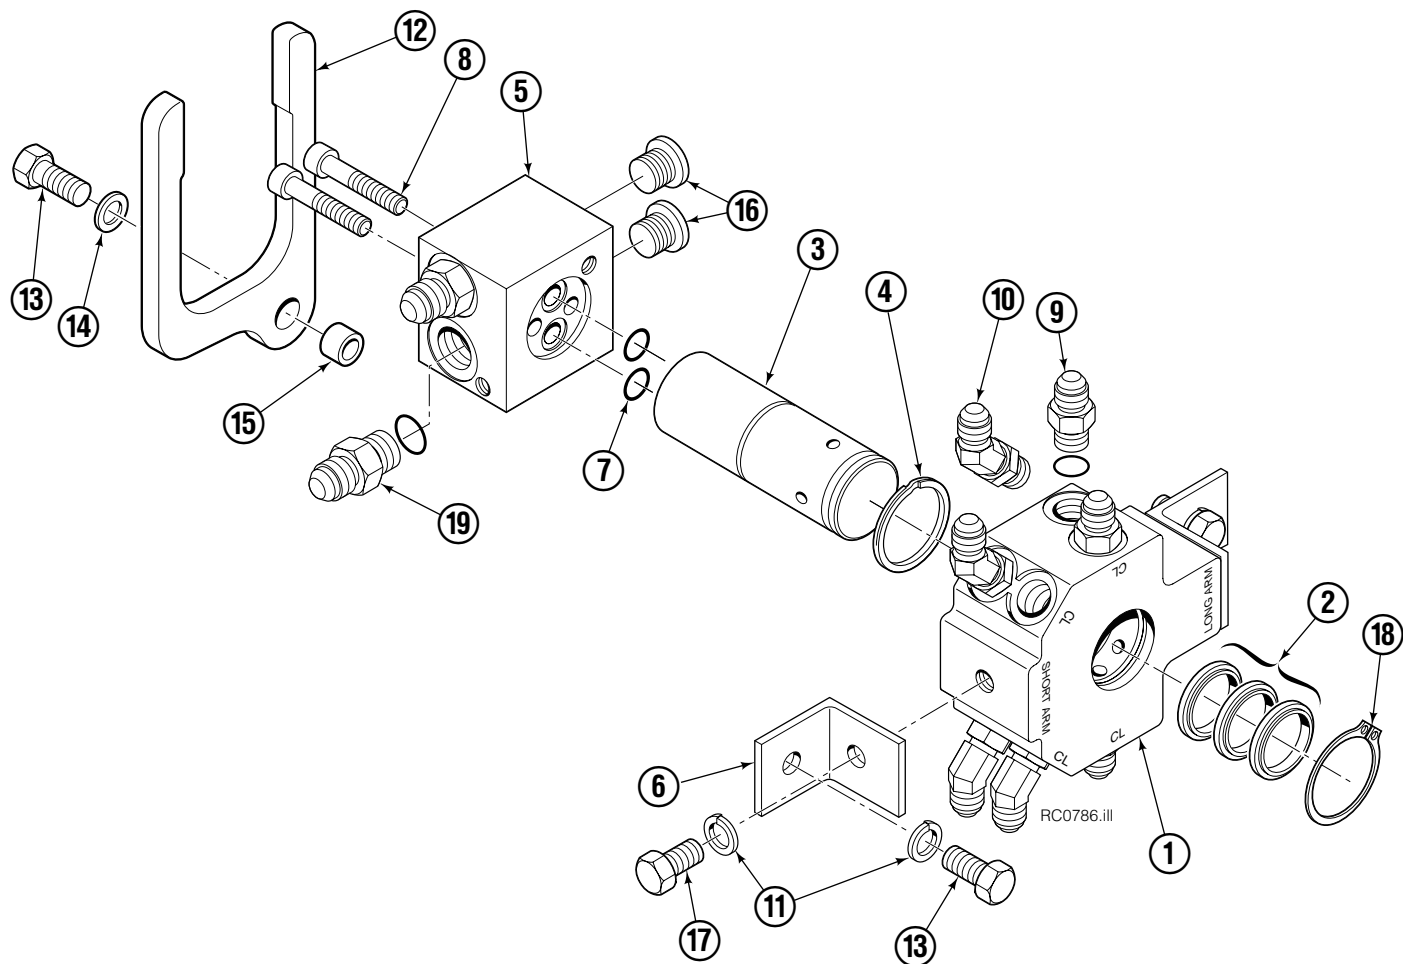

Cascade provides service replacement parts for the listed parts only. Due to cost, if others parts need replacement, the complete Drive Motor should be replaced.

Check Valve

60G			
REF	QTY	PART NO.	DESCRIPTION
		670549	Check Valve Assembly
1	2	609453	Fitting, 10
2	2	670552	Spring
3	2	670551	Guide
4	2	7020	Ball
5	2	602580	Fitting, 8
6	2	673989	Spring
7	1	670550	Body
8	1	670553	Spool

Hosing Group Positioned Short Arm

60G			
REF	QTY	51 in. ■ PART NO.	DESCRIPTION
		210010	Hose Group
1	4	210018	Hose
2	4	210019	Hose
3	1	▲	Revolving Connection

■ Maximum roll handling capacity.

▲ See Revolving Connection page for part number.

Reference: S-4192, S-4193.

Revolving Connection

60G			
REF	QTY	PART NO.	DESCRIPTION
		222188	Revolving Connection
1	1	222192	Valve Body
2	3	214649	◆ Seal
3	1	222191	Shaft
4	1	7341	◆ Retaining Ring
5	1	222190	End Block
6	2	222189	Bracket
7	2	564448	◆ O-Ring
8	2	766123	Capscrew, M8 x 50
9	4	604511	Fitting, 6-6
10	4	611302	Fitting, 6-6
11	4	681238	Lockwasher, M10
12	1	211909	End Block Retainer
13	3	215480	Capscrew, M10 x 25
14	1	209021	Washer, M10
15	1	212725	Spacer
16	2	602580	Fitting, 8
17	2	212632	Capscrew, M10 x 20
18	1	3138	◆ Retaining Ring

◆ Included in Service Kit 222223.

Reference: SK-6113.

180° Stop Group

60G			
REF	QTY	PART NO.	DESCRIPTION
		212824	Stop Group
1	1	212732	Valve Assembly ★
2	1	212307	Bracket
3	4	768526	Capscrew, M8x1,25x45-8.8
4	4	686119	Lockwasher, M8
5	2	212305	Capscrew, M12x1,75x35-10.9
6	2	681473	Lockwasher, M12
7	2	211972	Cam
8	4	769570	Capscrew, M12x1,75x25-12.9
9	4	678991	Lockwasher, M12
10	3	212931	Stop Block
11	3	775559	Capscrew, M20x2,5x30-12.9
12	3	681467	Lockwasher, M20
13	1	212188	Tube
14	1	212189	Tube
15	1	601250	Fitting, 8-8
16	1	601377	Fitting, 8-8
17	1	605761	Fitting, 8-8
18	1	601249	Fitting, 8-8
19	1	611334	Fitting, 8-8