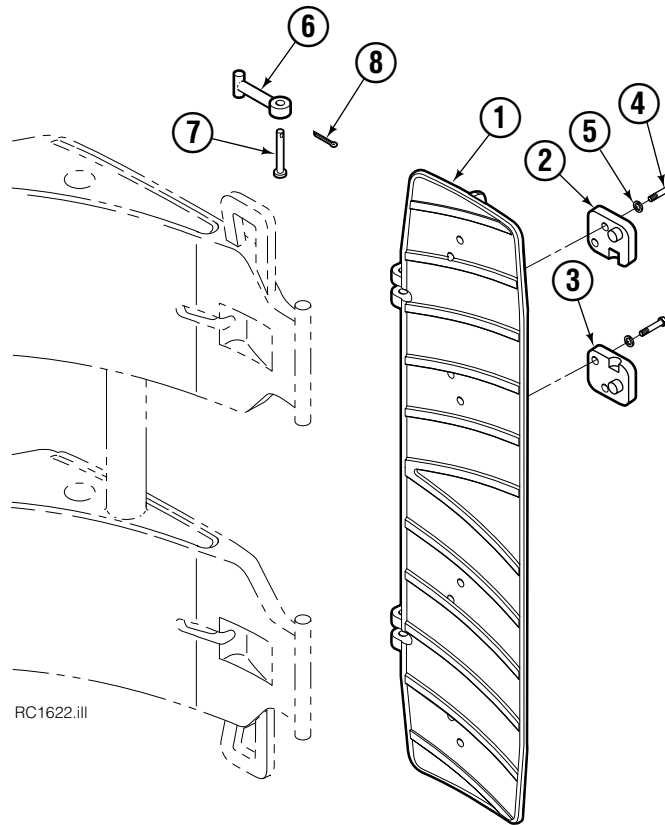

Reference: S-4173.

Long Arm

60G			
REF	QTY	51 in. ■	DESCRIPTION
		PART NO.	
		212409	Arm Group w/o Guard
1	1	213340	Arm w/o Guard

■ Maximum roll handling capacity.

Common Parts

REF	QTY	PART NO.	DESCRIPTION	REF	QTY	PART NO.	DESCRIPTION
		212933	Common Parts Group	8	8	209985	Cap
2	2	209982	Arm Pivot Pin	9	4	210080	Bearing
3	2	209983	Cylinder Pivot Pin	10	4	209986	Retaining Ring
4	2	4175-150	Cylinder Rod Pivot Pin	11	2	212382	Dowel Pin, 8x16 mm
5	8	212632	Capscrew, M10x1.5x20	12	16	209941	Shim - .062 in.
6	8	209021	Washer, M10	13	1	212903	Arm Tip Service Kit
7	8	769009	Roll Pin				

Reference: S-4171.

Pad Group - Short Arm

RC1622.ill

60G			
REF	QTY	PART NO.	DESCRIPTION
		209877	Standard Pad Group ▲
1	1	209893	Pad, Standard
2	2	209904	Retainer, R.H. ▲
3	2	209905	Retainer, L.H. ▲
4	8	767810	Capscrew, M12
5	8	681473	Lockwasher, M12
6	2	209909	Link
7	2	674265	Clevis Pin
8	2	6525	Cotter Pin