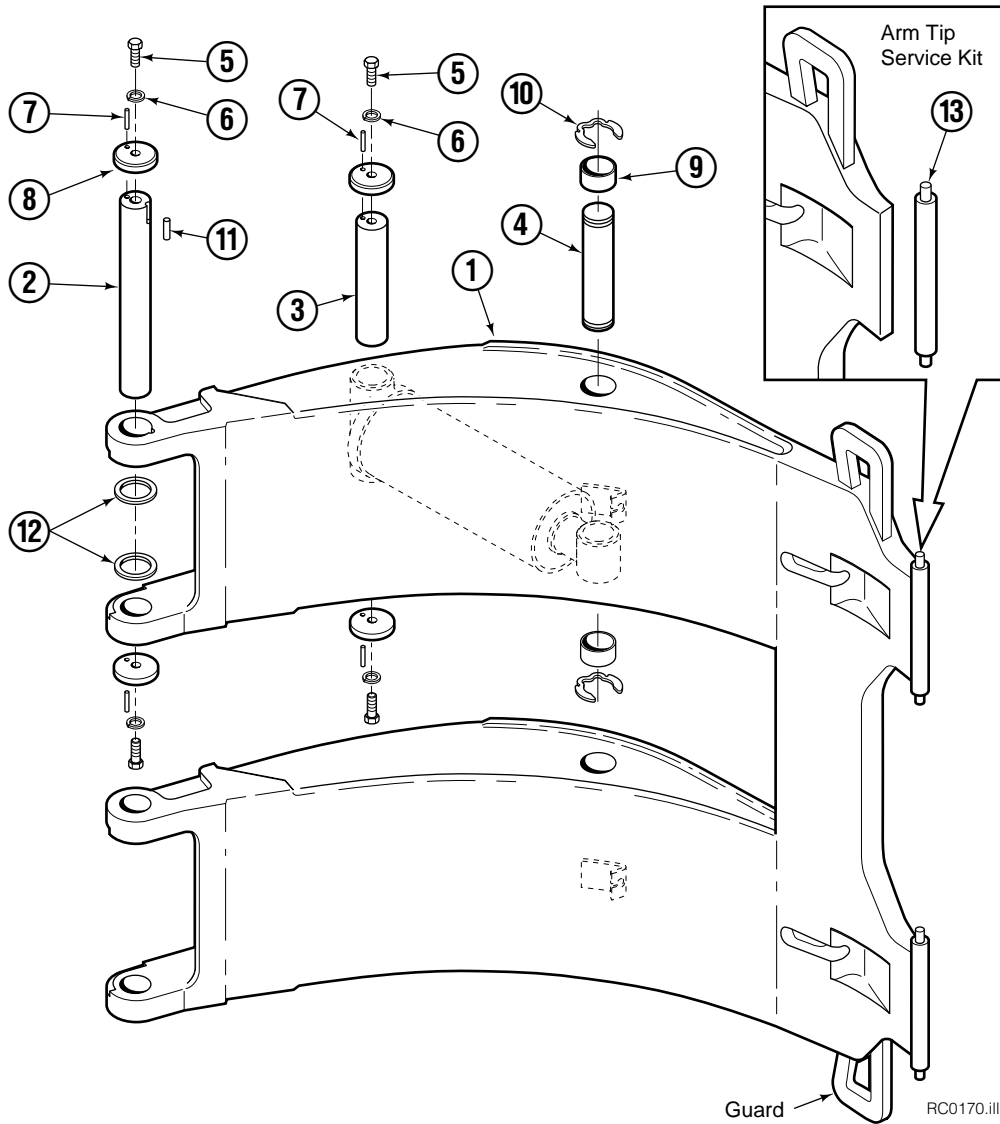

Long Arm

60G			
REF	QTY	51 in. ■	DESCRIPTION
		PART NO.	
		212409	Arm Group w/o Guard
1	1	213340	Arm w/o Guard

■ Maximum roll handling capacity.

Common Parts

REF	QTY	PART NO.	DESCRIPTION	REF	QTY	PART NO.	DESCRIPTION
		212933	Common Parts Group	8	8	209985	Cap
2	2	209982	Arm Pivot Pin	9	4	210080	Bearing
3	2	209983	Cylinder Pivot Pin	10	4	209986	Retaining Ring
4	2	4175-150	Cylinder Rod Pivot Pin	11	2	212382	Dowel Pin, 8x16 mm
5	8	212632	Capscrew, M10x1.5x20	12	16	209941	Shim - .062 in.
6	8	209021	Washer, M10	13	1	212903	Arm Tip Service Kit
7	8	769009	Roll Pin				

Reference: S-4171.