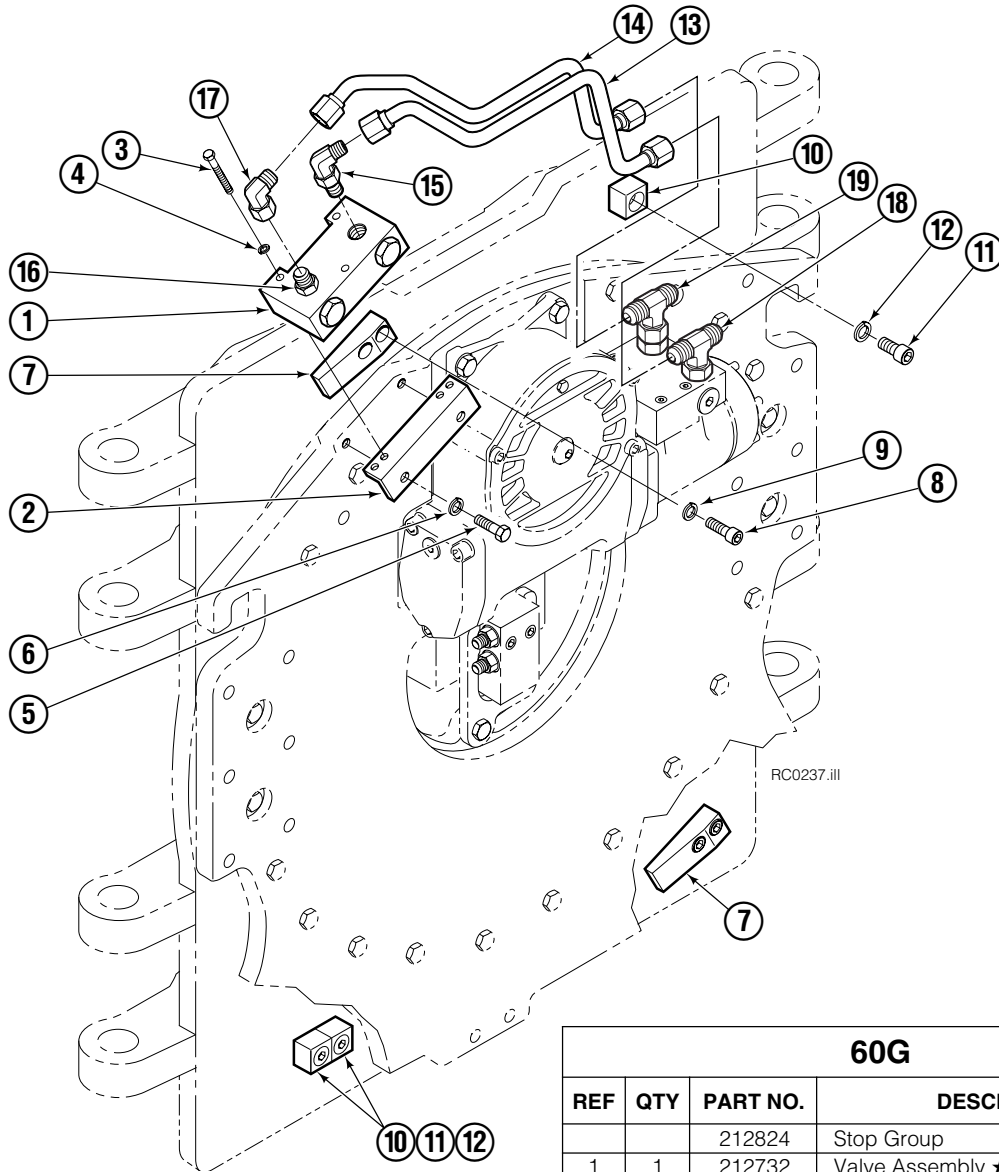

● Quantity as required.

▲ See Drive Motor page for parts breakdown.

Drive Motor

60G				
REF	QTY	2.2 c.i. PART NO.	2.8 c.i. PART NO.	DESCRIPTION
		210139	206392	Drive Motor
1	1	675478	675478	Shaft
2	1	675477	675477	Drive Link
3	1	211528	675479	Spacer Plate
4	1	210137	675480	Geroler/Gerotor Set
5	1	211527	675482	End Cap
6	1	206405	206405	Service Kit ●
7	1	685090	685090	Flange

Reference: S-4192, S-4193.

Revolving Connection

60G			
REF	QTY	PART NO.	DESCRIPTION
		222188	Revolving Connection
1	1	222192	Valve Body
2	3	214649	◆ Seal
3	1	222191	Shaft
4	1	7341	◆ Retaining Ring
5	1	222190	End Block
6	2	222189	Bracket
7	2	564448	◆ O-Ring
8	2	766123	Capscrew, M8 x 50
9	4	604511	Fitting, 6-6
10	4	611302	Fitting, 6-6
11	4	681238	Lockwasher, M10
12	1	211909	End Block Retainer
13	3	215480	Capscrew, M10 x 25
14	1	209021	Washer, M10
15	1	212725	Spacer
16	2	602580	Fitting, 8
17	2	212632	Capscrew, M10 x 20
18	1	3138	◆ Retaining Ring

◆ Included in Service Kit 222223.

Reference: SK-6113.

180° Stop Group

60G			
REF	QTY	PART NO.	DESCRIPTION
		212824	Stop Group
1	1	212732	Valve Assembly ★
2	1	212307	Bracket
3	4	768526	Capscrew, M8x1,25x45-8.8
4	4	686119	Lockwasher, M8
5	2	212305	Capscrew, M12x1,75x35-10.9
6	2	681473	Lockwasher, M12
7	2	211972	Cam
8	4	769570	Capscrew, M12x1,75x25-12.9
9	4	678991	Lockwasher, M12
10	3	212931	Stop Block
11	3	775559	Capscrew, M20x2,5x30-12.9
12	3	681467	Lockwasher, M20
13	1	212188	Tube
14	1	212189	Tube
15	1	601250	Fitting, 8-8
16	1	601377	Fitting, 8-8
17	1	605761	Fitting, 8-8
18	1	601249	Fitting, 8-8
19	1	611334	Fitting, 8-8