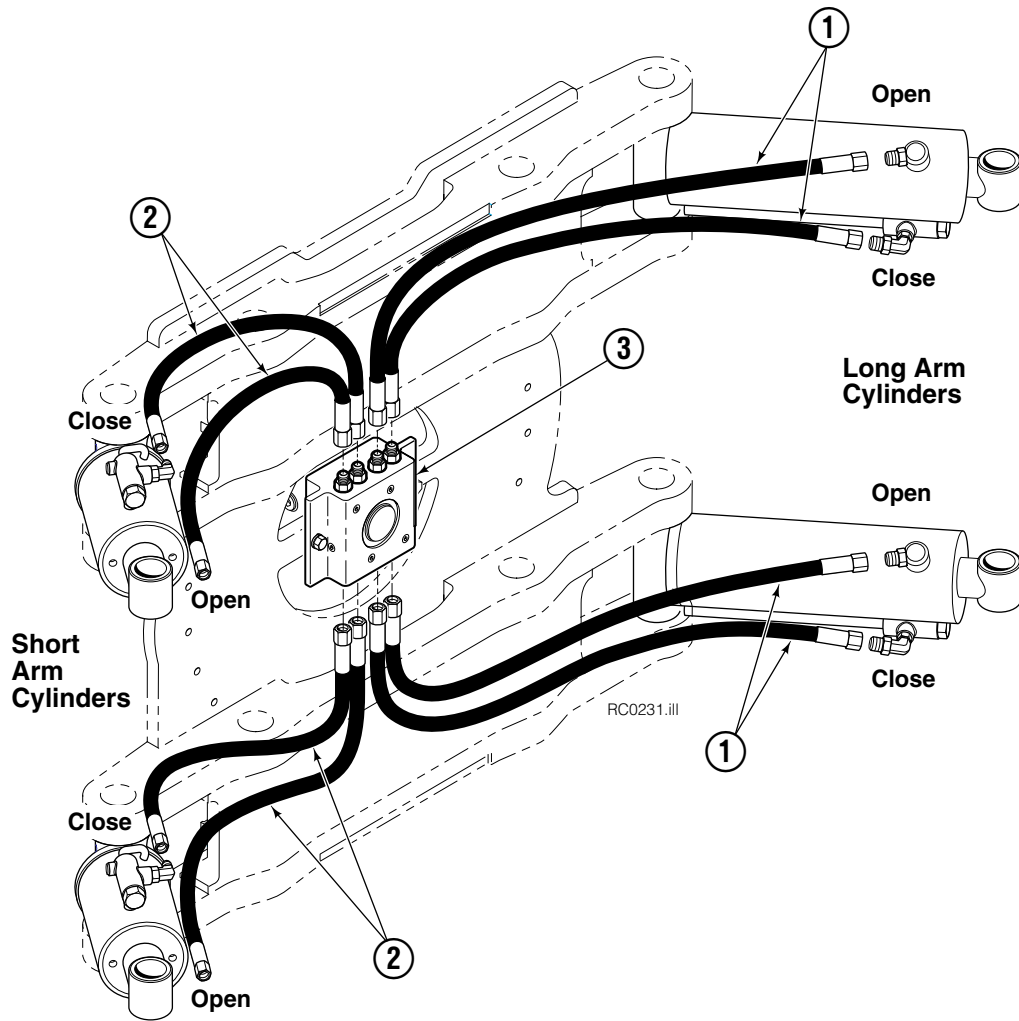

Hosing Group Positioned Short Arm

60G			
REF	QTY	51 in. ■ PART NO.	DESCRIPTION
		210010	Hose Group
1	4	210018	Hose
2	4	210019	Hose
3	1	▲	Revolving Connection

■ Maximum roll handling capacity.

▲ See Revolving Connection page for part number.

Reference: S-4192, S-4193.