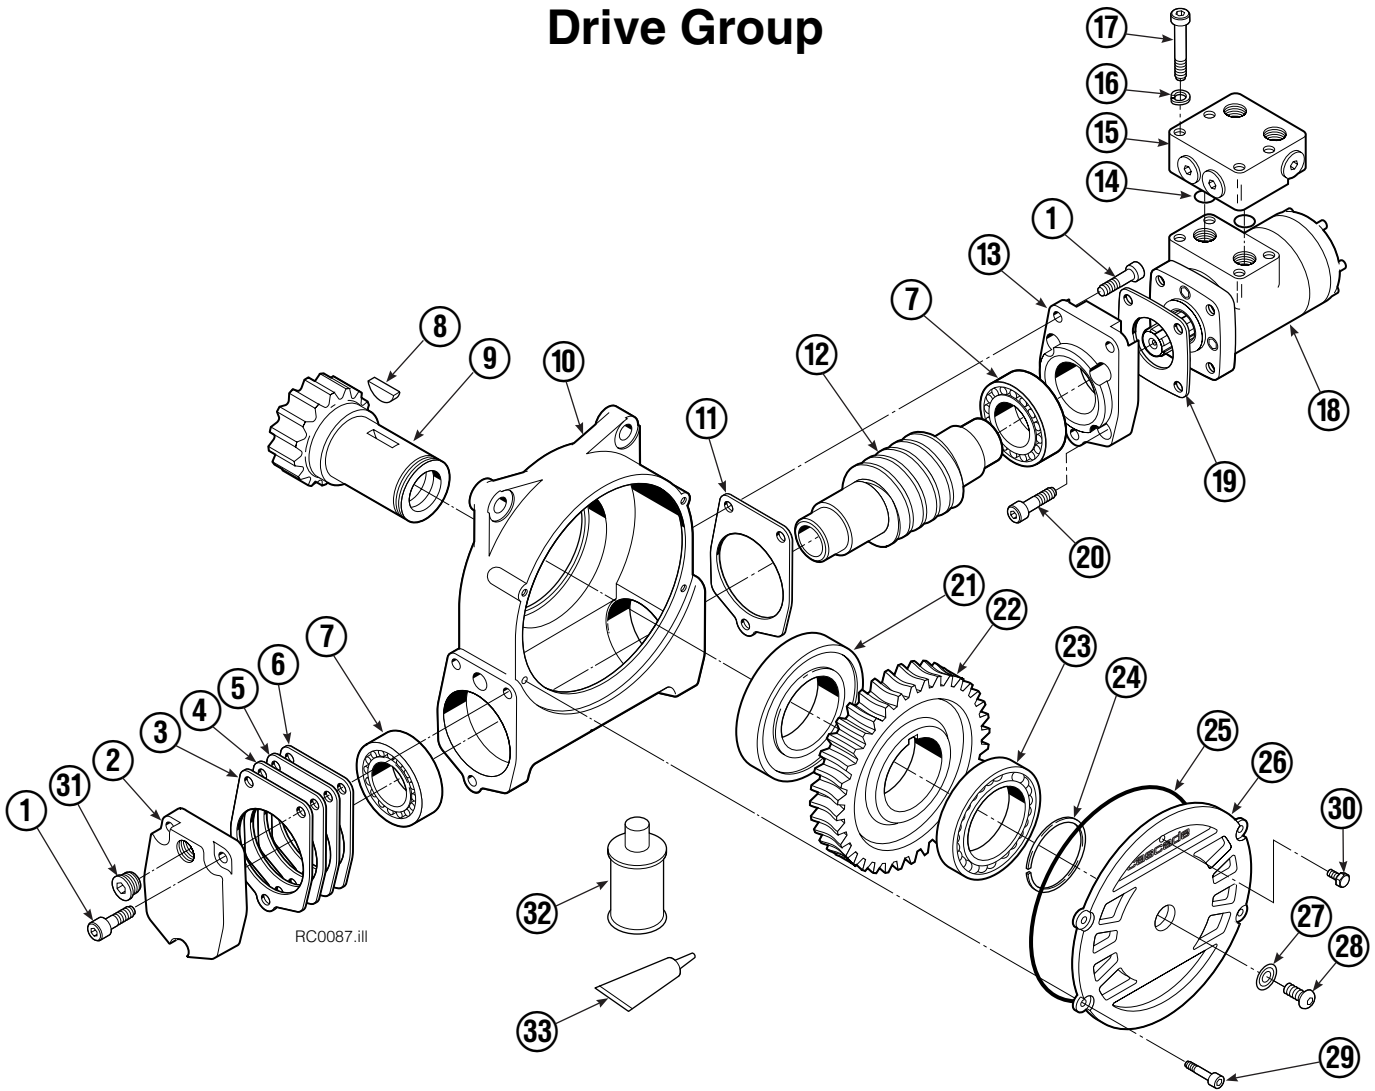

▲ Maximum roll handling capacity.

● See Drive Group page for parts breakdown.

Reference: S-4506, S-4188.

Reference: Common Parts Groups 211975, 215015.

Fitting Group 212367.

Drive Group

60G							
REF	QTY	PART NO.	DESCRIPTION	REF	QTY	PART NO.	DESCRIPTION
		212308	Drive Group with 2.2 c.i. Motor	19	1	670575	Gasket
		795491	Drive Group with 2.8 c.i. Motor	20	4	4468	Capscrew, 3/8 NC x .75 GR8
1	6	768826	Capscrew, M12 x 25	21	1	670580	Bearing
2	1	795258	Cover	22	1	675609	Worm Gear
3	●	674513	Shim - .005" (blue)	23	1	670581	Bearing
4	●	670574	Shim - .010" (brown)	24	1	7214	Snap Ring
5	●	671757	Shim - .015" (pink)	25	1	204970	Gasket
6	●	671758	Shim - .020" (yellow)	26	1	775552	Cover
7	2	670579	Bearing	27	1	783609	Seal
8	1	670582	Key	28	1	783608	Capscrew, M12 x 16
9	1	670506	Pinion	29	4	775639	Capscrew, M8 x 20
10	1	775551	Housing	30	1	644010	Relief Fitting
11	1	686465	Gasket	31	1	602580	Fitting, 8
12	1	675608	Worm	32	1	656300	Gear Box Lube - 48 oz.
13	1	775553	Adapter	33	1	668184	Sealant
14	2	2705	O-Ring			670578	Shim Service Kit (items 3-6,11,25,33)
15	1	670549	Check Valve			675637	Bearing Service Kit (items 21 & 33)
16	4	6444	Lockwasher			675638	Bearing Service Kit (items 3-7,11,25)
17	4	607059	Capscrew, 5/16 NC x 1.75 GR8			212919	Motor Kit-2.2 (items 11,14,18,19,20,33)
18	1	210139	Drive Motor - 2.2 c.i. ▲			206394	Motor Kit-2.8 (items 11,14,18,19,20,33)
18	1	206392	Drive Motor - 2.8 c.i. ▲				

● Quantity as required.

▲ See Drive Motor page for parts breakdown.

Drive Motor

60G				
REF	QTY	2.2 c.i. PART NO.	2.8 c.i. PART NO.	DESCRIPTION
		210139	206392	Drive Motor
1	1	675478	675478	Shaft
2	1	675477	675477	Drive Link
3	1	211528	675479	Spacer Plate
4	1	210137	675480	Geroler/Gerotor Set
5	1	211527	675482	End Cap
6	1	206405	206405	Service Kit ●
7	1	685090	685090	Flange