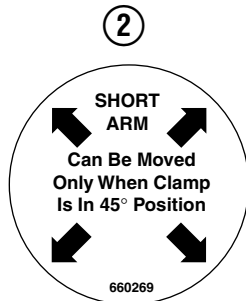

Internet: www.cascorp.com

Decals

60G			
REF	QTY	PART NO.	DESCRIPTION
1	6	665595	No Hand Hold Decal
2	1	660269	Short Arm Rotation Position Decal
3	4	656038	Caution Decal
4	4	679150	No Step Decal
5	4	665677	Trapped Pressure Decal
6	1	679059	Quick-Change Hook Decal