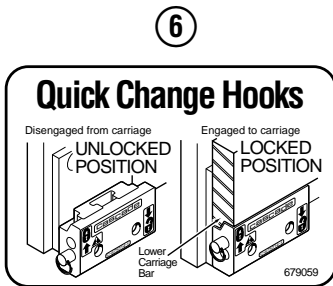

Internet: www.cascorp.com

Decals

60G			
REF	QTY	PART NO.	DESCRIPTION
1	6	665595	No Hand Hold Decal
2	1	660269	Short Arm Rotation Position Decal
3	4	656038	Caution Decal
4	4	679150	No Step Decal
5	4	665677	Trapped Pressure Decal
6	1	679059	Quick-Change Hook Decal