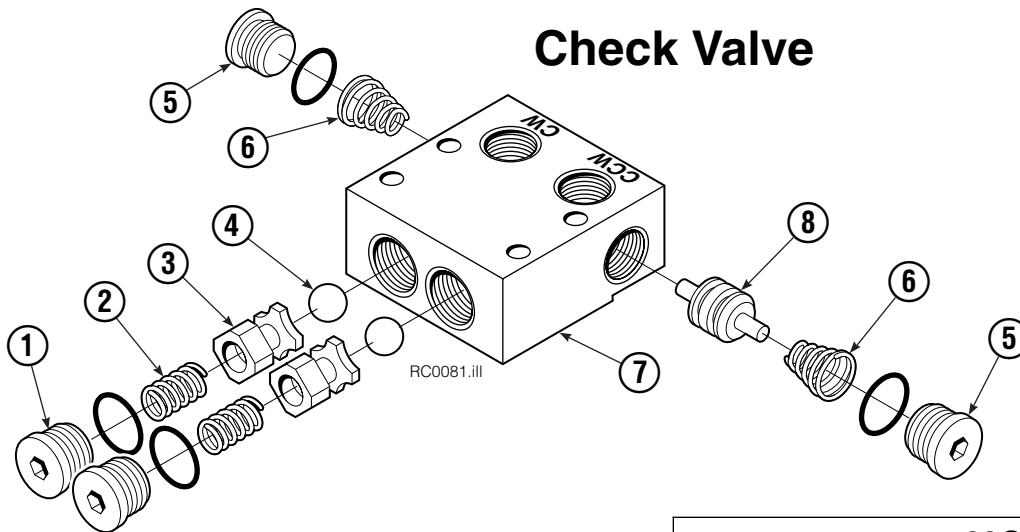

Cascade provides service replacement parts for the listed parts only. Due to cost, if others parts need replacement, the complete Drive Motor should be replaced.

Check Valve

60G			
REF	QTY	PART NO.	DESCRIPTION
		670549	Check Valve Assembly
1	2	609453	Fitting, 10
2	2	670552	Spring
3	2	670551	Guide
4	2	7020	Ball
5	2	602580	Fitting, 8
6	2	673989	Spring
7	1	670550	Body
8	1	670553	Spool

Reference: S-4192, S-4193.

Revolving Connection

60G			
REF	QTY	PART NO.	DESCRIPTION
		222188	Revolving Connection
1	1	222192	Valve Body
2	3	214649	◆ Seal
3	1	222191	Shaft
4	1	7341	◆ Retaining Ring
5	1	222190	End Block
6	2	222189	Bracket
7	2	564448	◆ O-Ring
8	2	766123	Capscrew, M8 x 50
9	4	604511	Fitting, 6-6
10	4	611302	Fitting, 6-6
11	4	681238	Lockwasher, M10
12	1	211909	End Block Retainer
13	3	215480	Capscrew, M10 x 25
14	1	209021	Washer, M10
15	1	212725	Spacer
16	2	602580	Fitting, 8
17	2	212632	Capscrew, M10 x 20
18	1	3138	◆ Retaining Ring