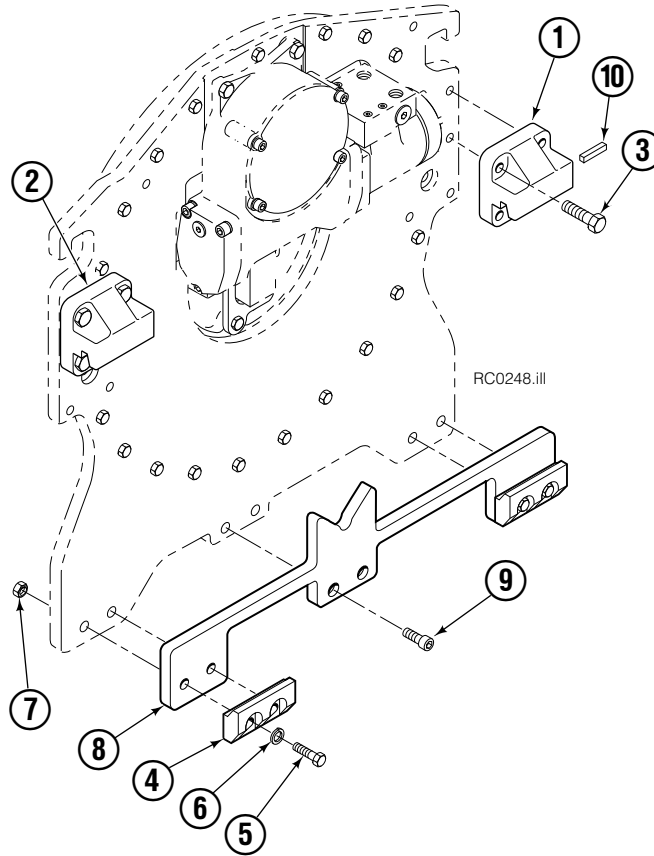

▲ Driver's view, clamp in horizontal position, Long Arm up.

Common Parts

REF	QTY	PART NO.	DESCRIPTION	REF	QTY	PART NO.	DESCRIPTION
		212934	Common Parts Group – Long Arm		2	4182-40	Cable – 51 in. ■
8	2	211997	Retainer, R.H. ▲	13	2	4182-110	Cable – 60 in. ■
9	2	211998	Retainer, L.H. ▲		2	4182-245	Cable – 72 in. ■
10	8	763021	Capscrew, M12	14	2	674265	Clevis Pin
11	8	681473	Lockwasher, M12	15	2	6525	Cotter Pin
12	2	209916	Link Assembly				

▲ Driver's view, clamp in horizontal position, Long Arm up.

Reference: S-4176, S-4177.

Mounting Groups – 2°

60G Bolt-On Mounting			
REF	QTY	ITA III PART NO.	DESCRIPTION
		209926	Mounting Group
1	1	209932	Upper Hook - R.H.
2	1	209933	Upper Hook - L.H.
3	4	779010	Capscrew, M16x2x35-8.8
4	2	675969	Lower Hook
5	4	678997	Capscrew, M16x2x70-8.8
6	4	667225	Washer, .625 in. I.D.
7	4	781534	Nut, M16x2
8	1	209936	Spacer
9	2	212146	Capscrew, M12x1,75x25-8.8
10	1	669344	Stop Kit