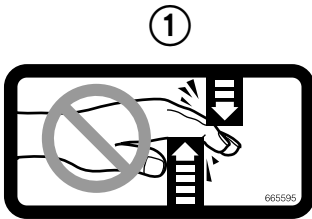

Internet: www.cascorp.com

Decals

60G			
REF	QTY	PART NO.	DESCRIPTION
1	6	665595	No Hand Hold Decal
2	1	660269	Short Arm Rotation Position Decal
3	4	656038	Caution Decal
4	4	679150	No Step Decal
5	4	665677	Trapped Pressure Decal
6	1	679059	Quick-Change Hook Decal