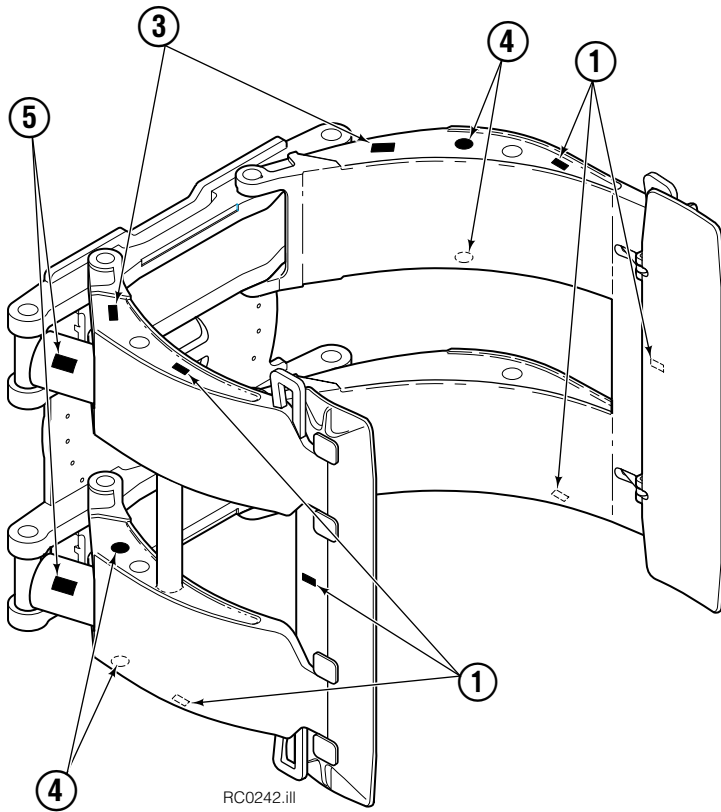

Internet: www.cascorp.com

Decals

60G			
REF	QTY	PART NO.	DESCRIPTION
1	6	665595	No Hand Hold Decal
2	1	660269	Short Arm Rotation Position Decal
3	4	656038	Caution Decal
4	4	679150	No Step Decal
5	4	665677	Trapped Pressure Decal
6	1	679059	Quick-Change Hook Decal

Frame Group

60G							
REF	QTY	PART NO.	DESCRIPTION	REF	QTY	PART NO.	DESCRIPTION
		213809	Frame Group w/ Stop – 51 in. ▲	10	1	212308	Drive Group – 2.2 c.i. Motor ●
		213764	Baseplate Group	11	4	211689	Capscrew, M12 x 30
1	1	213810	Frame	12	26	683822	Lockwasher, M12
2	1	212938	Baseplate	13	4	206174	Capscrew, M12 x 45
3	8	211718	Bearing	14	1	6605	Fitting, 3/4 in.
4	8	211717	Bearing	15	17	213633	Capscrew, M12 x 55
5	4	211712	Hose Guard	16	1	209684	Capscrew, M12 x 50
6	4	209987	Spacer	17	1	605761	Fitting, 8-8
7	1	209944	Seal	18	1	601250	Fitting, 8-8
8	1	213761	Bearing Assembly	19	1	601377	Fitting, 8-8
9	24	767596	Capscrew, M12 x 40	20	1	669344	Stop Block Kit