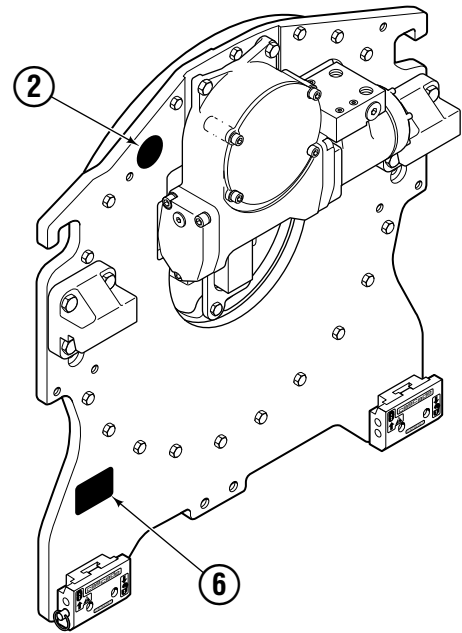

Internet: www.cascorp.com

Decals

60G			
REF	QTY	PART NO.	DESCRIPTION
1	6	665595	No Hand Hold Decal
2	1	660269	Short Arm Rotation Position Decal
3	4	656038	Caution Decal
4	4	679150	No Step Decal
5	4	665677	Trapped Pressure Decal
6	1	679059	Quick-Change Hook Decal

Frame Group

60G							
REF	QTY	PART NO.	DESCRIPTION	REF	QTY	PART NO.	DESCRIPTION
		213809	Frame Group w/ Stop – 51 in. ▲	10	1	212308	Drive Group – 2.2 c.i. Motor ●
		213764	Baseplate Group	11	4	211689	Capscrew, M12 x 30
1	1	213810	Frame	12	26	683822	Lockwasher, M12
2	1	212938	Baseplate	13	4	206174	Capscrew, M12 x 45
3	8	211718	Bearing	14	1	6605	Fitting, 3/4 in.
4	8	211717	Bearing	15	17	213633	Capscrew, M12 x 55
5	4	211712	Hose Guard	16	1	209684	Capscrew, M12 x 50
6	4	209987	Spacer	17	1	605761	Fitting, 8-8
7	1	209944	Seal	18	1	601250	Fitting, 8-8
8	1	213761	Bearing Assembly	19	1	601377	Fitting, 8-8
9	24	767596	Capscrew, M12 x 40	20	1	669344	Stop Block Kit

● Quantity as required.

▲ See Drive Motor page for parts breakdown.

Drive Motor

60G				
REF	QTY	2.2 c.i. PART NO.	2.8 c.i. PART NO.	DESCRIPTION
		210139	206392	Drive Motor
1	1	675478	675478	Shaft
2	1	675477	675477	Drive Link
3	1	211528	675479	Spacer Plate
4	1	210137	675480	Geroler/Gerotor Set
5	1	211527	675482	End Cap
6	1	206405	206405	Service Kit ●
7	1	685090	685090	Flange

Reference: S-4192, S-4193.

Revolving Connection

60G			
REF	QTY	PART NO.	DESCRIPTION
		222188	Revolving Connection
1	1	222192	Valve Body
2	3	214649	◆ Seal
3	1	222191	Shaft
4	1	7341	◆ Retaining Ring
5	1	222190	End Block
6	2	222189	Bracket
7	2	564448	◆ O-Ring
8	2	766123	Capscrew, M8 x 50
9	4	604511	Fitting, 6-6
10	4	611302	Fitting, 6-6
11	4	681238	Lockwasher, M10
12	1	211909	End Block Retainer
13	3	215480	Capscrew, M10 x 25
14	1	209021	Washer, M10
15	1	212725	Spacer
16	2	602580	Fitting, 8
17	2	212632	Capscrew, M10 x 20
18	1	3138	◆ Retaining Ring