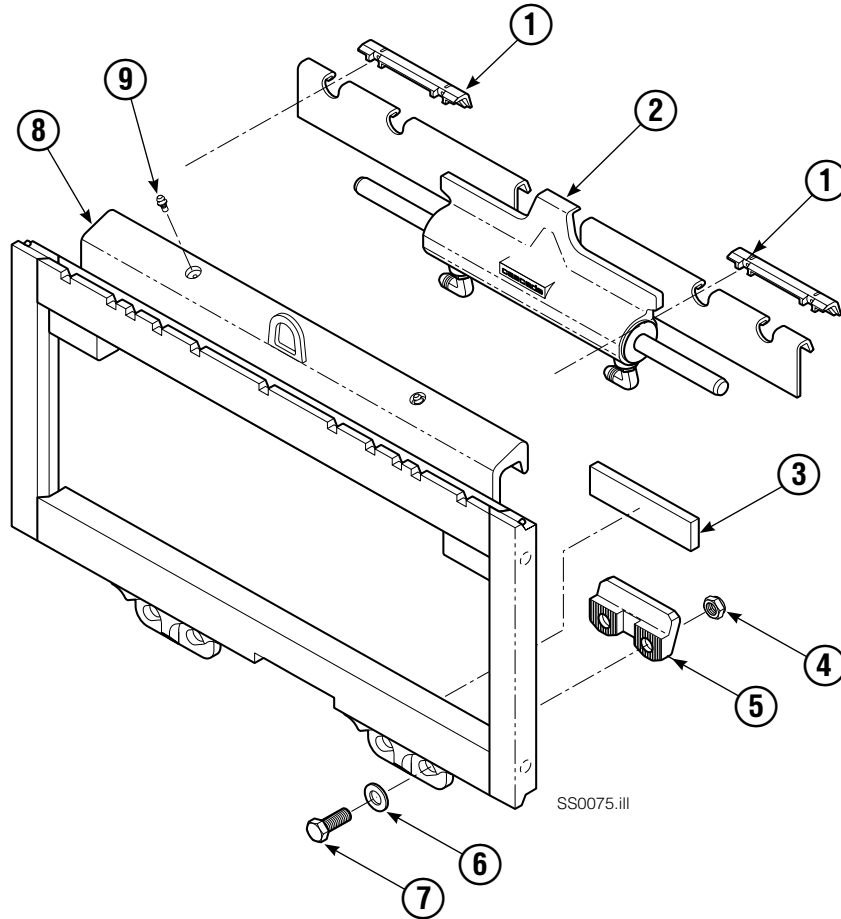

# Sideshift Group

Lower Hook Group 204182  
Common Parts 207376

55E			
REF	QTY	PART NO.	DESCRIPTION
1	▼	204187	Upper Bearing
2	1	■	Cylinder
3	▼	207209	Lower Bearing, 19 mm X
★4	4	553857	Nut, 5/8NC GR5
★5	2	204186	Lower Hook
★6	4	667225	Washer
★7	4	639121	Capscrew, 5/8NCx1.50 GR5
8	1	●	Frame
9	▼	7403	Zerk Fitting