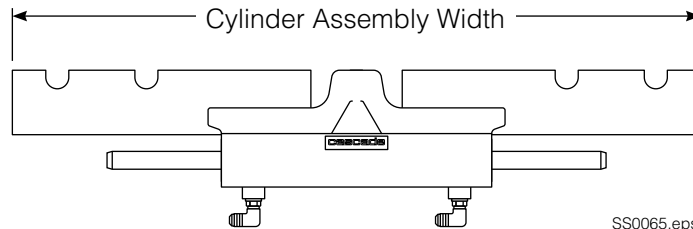

SS0065.eps

55E

REF	QTY	PART NO.	DESCRIPTION	REF	QTY	PART NO.	DESCRIPTION
		205842	Cylinder Assembly, 31.9 in. (810 mm)	● 8	2	563278	Bearing Ring
● 1	2	562131	Wiper Seal	● 9	1	564141	Piston Seal
2	2	562951	Snap Ring	10	2	562792	Retainer
3	2	562942	Retaining Ring	11	1	205369	Speed Control Washer
● 4	2	563388	Back-Up Ring	12	2	-	Spacer
● 5	2	562127	O-Ring	13	2	601676	Fitting, JIC 6-6
● 6	2	562132	Rod Seal	14	-	■	Cylinder Shell
7	1	562055	Rod			563487	Service Kit

- Included in Service Kit 563487.
- Not serviceable, order new cylinder assembly.