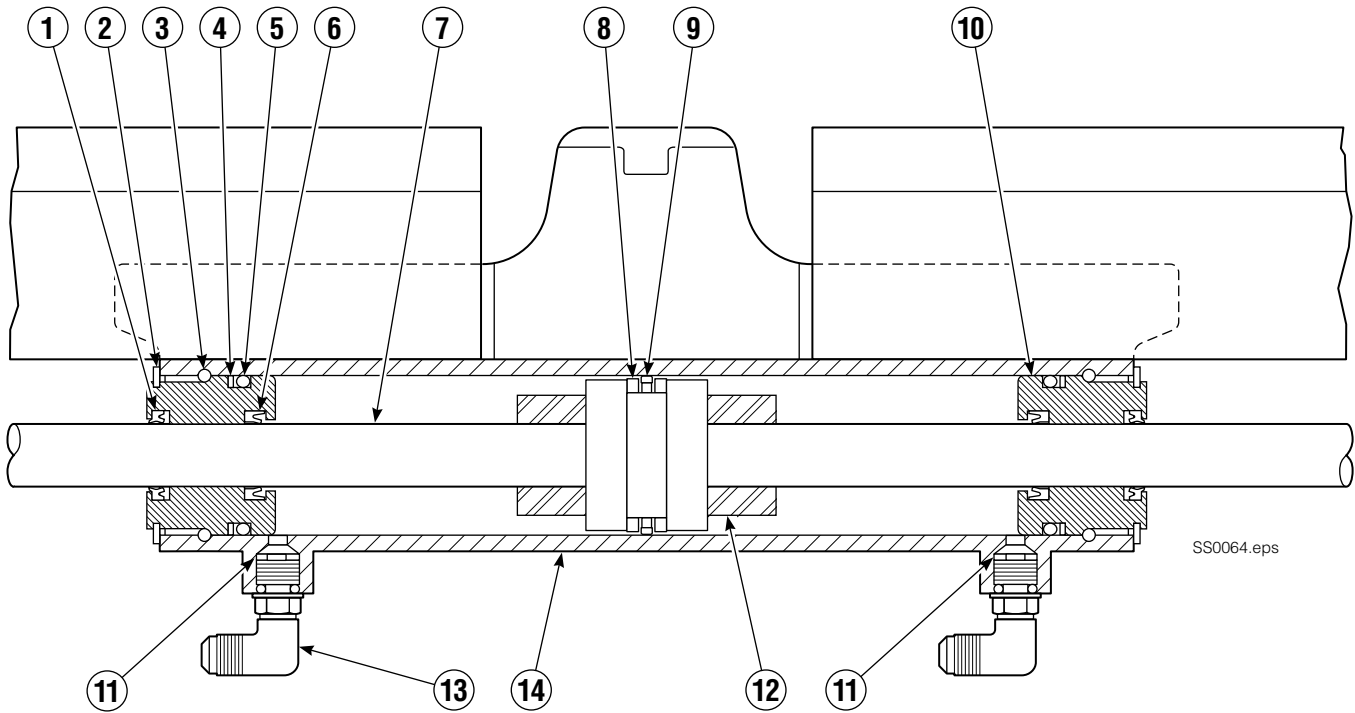

Cylinder

SS0064.eps