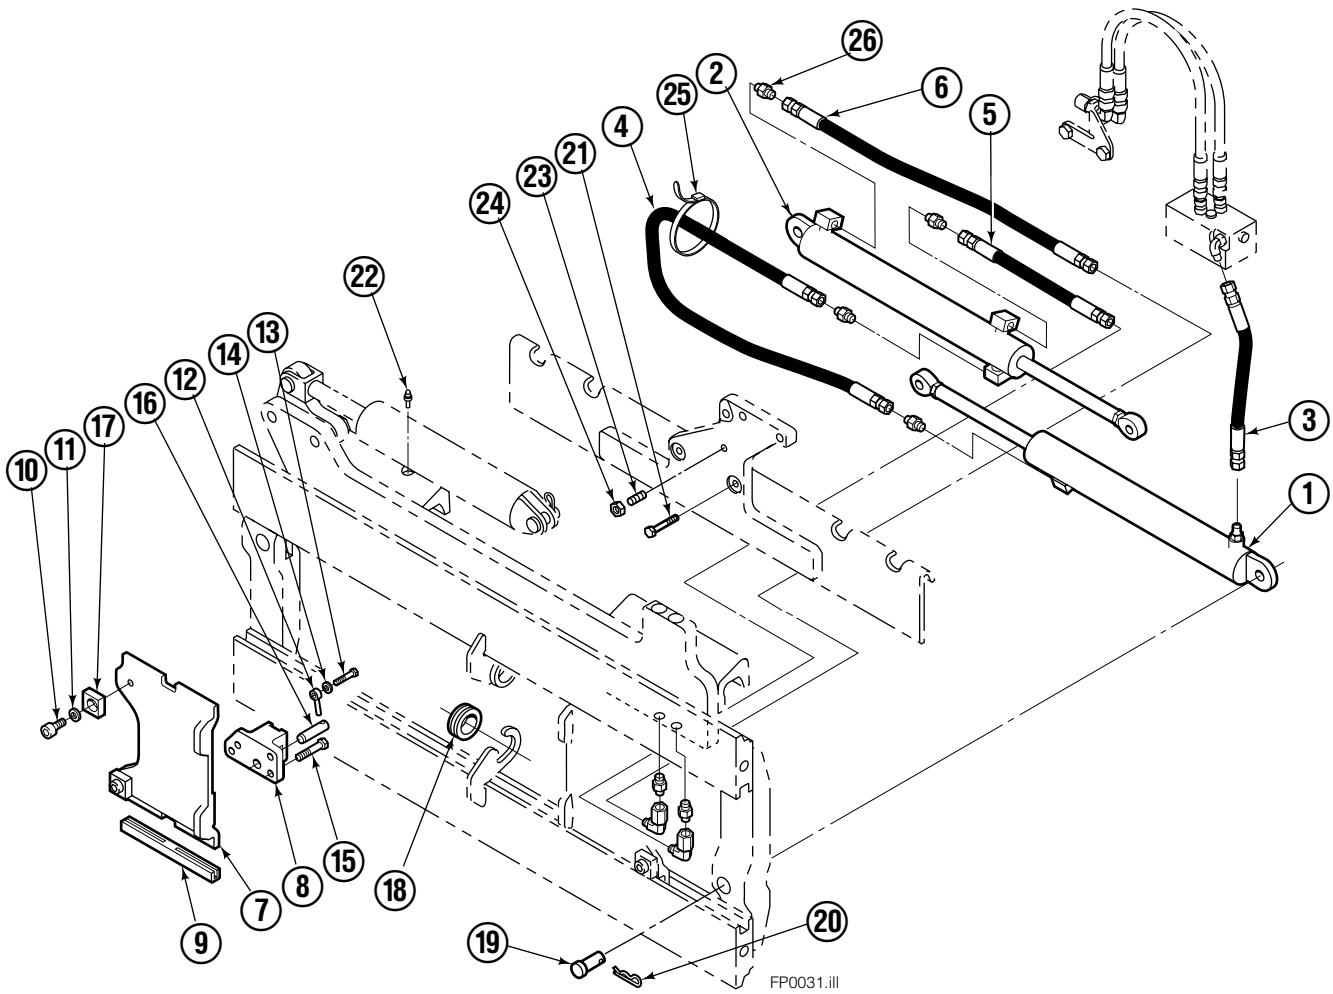

Safety Decals

Mounting Group Sideshifting

55F							
REF	QTY	PART NO.	DESCRIPTION	REF	QTY	PART NO.	DESCRIPTION
		207326	Sideshifting Mounting – 37" ■ ●	10	4	667225	Washer
1	1	6010003	Frame – 37" ■	11	6	766154	Capscrew, M16x2,0x40-8.8
2	1	207184	Anchor Bracket – 37" ■	12	4	678990	Nut
3	2	601676	Fitting, 6-6	13	1	206909	Lug
4	1	206917	Center Bearing – 49" only	14	1	206910	Spacer
5	2	678525	Clevis Pin	15	2	684355	Lockwasher
6	2	672726	Hairpin Cotter	16	2	204187	Upper Bearing
7	1	675548	Cylinder Assembly ◆	17	2	207209	Lower Bearing
8	1	675550	Washer (orifice .085)	18	2	207578	Hose
9	2	204186	Lower Hook				

■ Carriage width.

● Includes items 2 through 17.

◆ See Cylinder page for parts breakdown.

Reference: BC-101, SK-5981, S-3988, S-3972.

Sideshift Cylinder ITA Class III

FP0126.ill

55F			
REF	QTY	PART NO.	DESCRIPTION
		675548	Cylinder Assembly
1	1	553857	Nut
2	1	662452	■ Seal
3	1	553501	Piston
4	1	636851	■ Wiper
5	1	638247	■ Back-up Ring
6	1	675550	Washer (orifice .085 in.)
7	1	675549	Shell
8	1	553449	Rod
9	1	2785	■ O-Ring
10	1	615128	■ Back-up Ring
11	1	553500	Retainer
12	1	553856	Retaining Ring
13	1	7202	Snap Ring
14	1	641835	■ Seal
		553861	Service Kit

■ Included in Service Kit 553861.

Hydraulic/Fork Group

55F							
REF	QTY	PART NO.	DESCRIPTION	REF	QTY	PART NO.	DESCRIPTION
		207220	Hydraulic Group – 37 in. ■ ●	13	2	763169	Capscrew
		206912	Fork Group □	14	2	680217	Lockwasher
1	1	583943	Cylinder Assembly, LH ◆	15	8	206924	Capscrew
2	1	583951	Cylinder Assembly, RH ◆	16	2	206925	Pin
3	1	207563	Hose	17	4	207552	Block
4	1	207564	Hose	18	2	206916	Grommet
5	1	207565	Hose	19	2	206926	Clevis Pin
6	1	207566	Hose	20	2	207210	Hairpin Cotter
7	2	207208	Fork Carrier	21	2	768551	Capscrew
8	2	206914	Lug	22	2	7403	Grease Fitting
9	4	206915	Bearing	23	1	768753	Setscrew
10	4	206922	Capscrew	24	1	207211	Jam Nut
11	4	678991	Lockwasher	25	1	200008	Cable Tie
12	2	206923	Eyebolt	26	6	617915	Fitting, 4-4