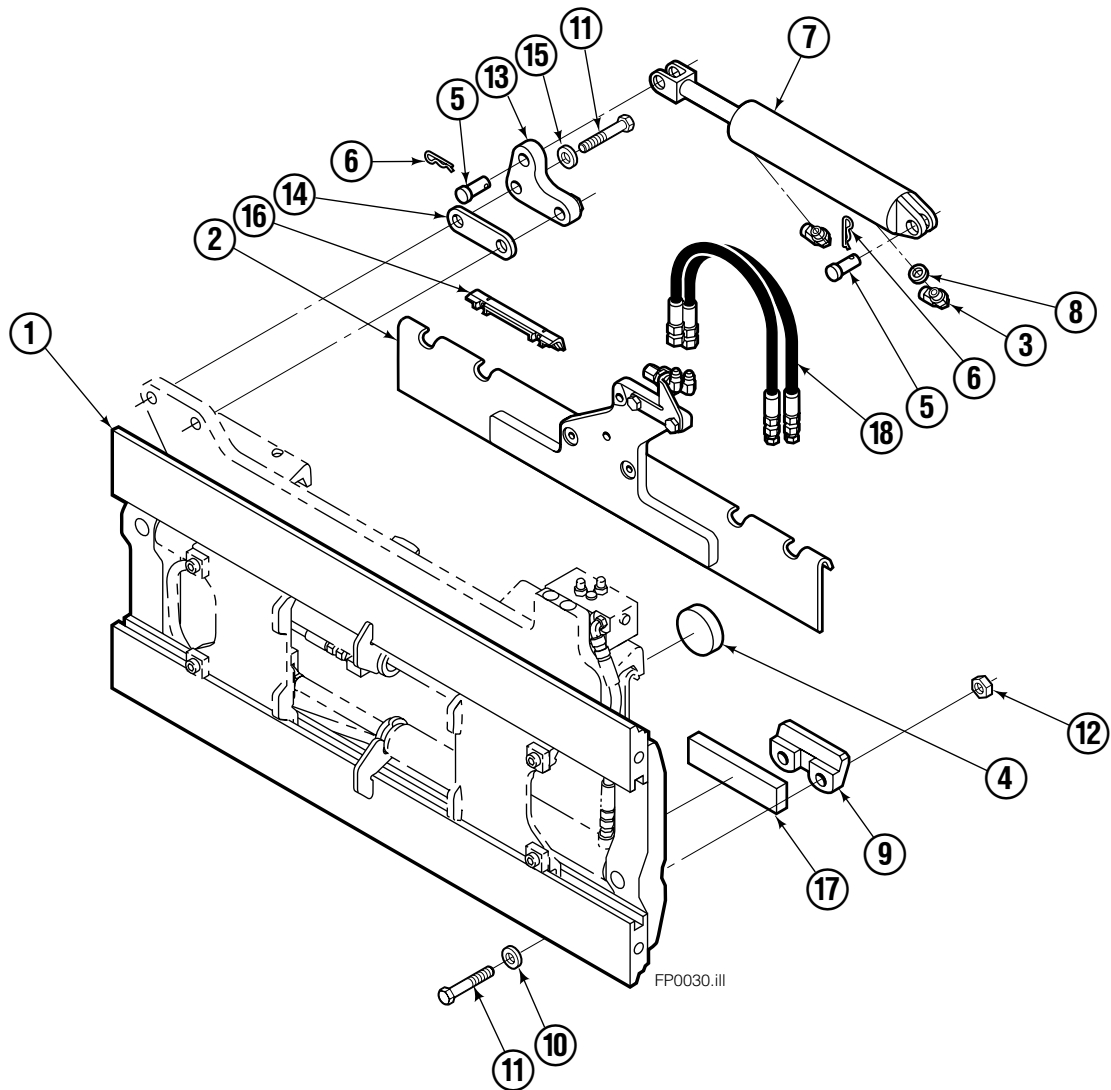

Safety Decals

Mounting Group Sideshifting

55F							
REF	QTY	PART NO.	DESCRIPTION	REF	QTY	PART NO.	DESCRIPTION
		207326	Sideshifting Mounting – 37" ■ ●	10	4	667225	Washer
1	1	6010003	Frame – 37" ■	11	6	766154	Capscrew, M16x2,0x40-8.8
2	1	207184	Anchor Bracket – 37" ■	12	4	678990	Nut
3	2	601676	Fitting, 6-6	13	1	206909	Lug
4	1	206917	Center Bearing – 49" only	14	1	206910	Spacer
5	2	678525	Clevis Pin	15	2	684355	Lockwasher
6	2	672726	Hairpin Cotter	16	2	204187	Upper Bearing
7	1	675548	Cylinder Assembly ◆	17	2	207209	Lower Bearing
8	1	675550	Washer (orifice .085)	18	2	207578	Hose
9	2	204186	Lower Hook				

■ Carriage width.

● Includes items 2 through 17.

◆ See Cylinder page for parts breakdown.

Reference: BC-101, SK-5981, S-3988, S-3972.

Sideshift Cylinder ITA Class III

FP0126.ill

55F			
REF	QTY	PART NO.	DESCRIPTION
		675548	Cylinder Assembly
1	1	553857	Nut
2	1	662452	■ Seal
3	1	553501	Piston
4	1	636851	■ Wiper
5	1	638247	■ Back-up Ring
6	1	675550	Washer (orifice .085 in.)
7	1	675549	Shell
8	1	553449	Rod
9	1	2785	■ O-Ring
10	1	615128	■ Back-up Ring
11	1	553500	Retainer
12	1	553856	Retaining Ring
13	1	7202	Snap Ring
14	1	641835	■ Seal
		553861	Service Kit

■ Included in Service Kit 553861.

Hydraulic/Fork Group

55F							
REF	QTY	PART NO.	DESCRIPTION	REF	QTY	PART NO.	DESCRIPTION
		207220	Hydraulic Group – 37 in. ■ ●	13	2	763169	Capscrew
		206912	Fork Group □	14	2	680217	Lockwasher
1	1	583943	Cylinder Assembly, LH ◆	15	8	206924	Capscrew
2	1	583951	Cylinder Assembly, RH ◆	16	2	206925	Pin
3	1	207563	Hose	17	4	207552	Block
4	1	207564	Hose	18	2	206916	Grommet
5	1	207565	Hose	19	2	206926	Clevis Pin
6	1	207566	Hose	20	2	207210	Hairpin Cotter
7	2	207208	Fork Carrier	21	2	768551	Capscrew
8	2	206914	Lug	22	2	7403	Grease Fitting
9	4	206915	Bearing	23	1	768753	Setscrew
10	4	206922	Capscrew	24	1	207211	Jam Nut
11	4	678991	Lockwasher	25	1	200008	Cable Tie
12	2	206923	Eyebolt	26	6	617915	Fitting, 4-4