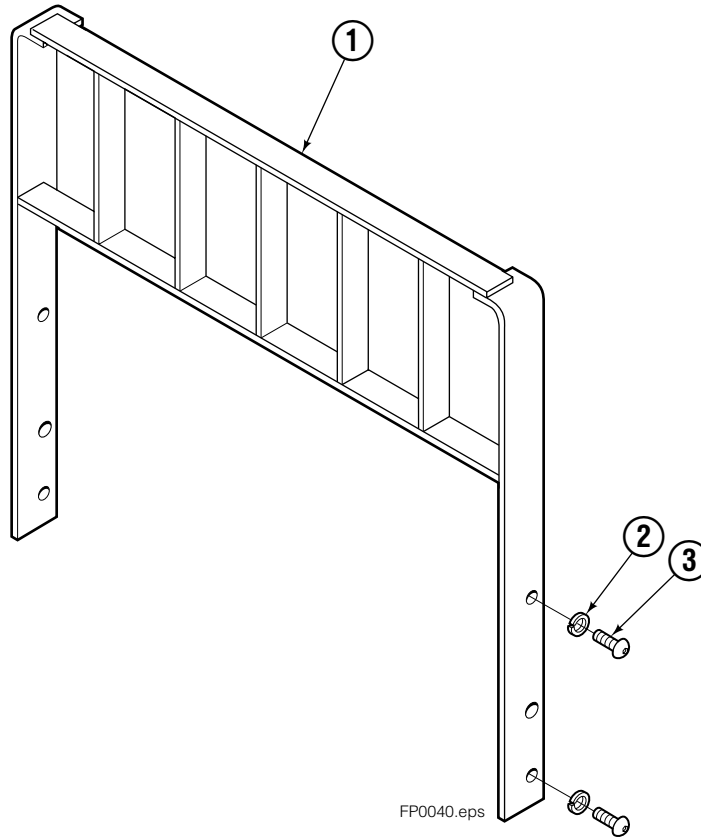

Backrests

55F			
REF	QTY	PART NO.	DESCRIPTION
1	1	207127	Backrest – 37" x 36" ■
2	4	684586	Lockwasher
3	4	200173	Capscrew

■ Width by Height.

Ref: 3S-3979.