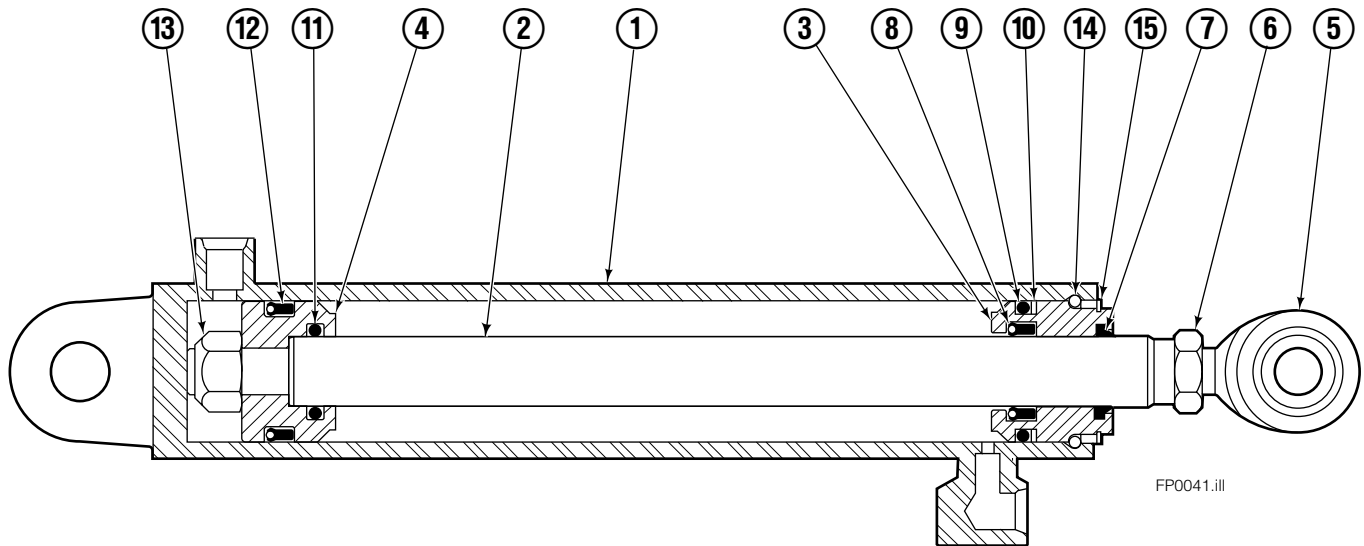

■ Included in Service Kit 553861.

Hydraulic/Fork Group

55F							
REF	QTY	PART NO.	DESCRIPTION	REF	QTY	PART NO.	DESCRIPTION
		207220	Hydraulic Group – 37 in. ■ ●	13	2	763169	Capscrew
		206912	Fork Group □	14	2	680217	Lockwasher
1	1	583943	Cylinder Assembly, LH ◆	15	8	206924	Capscrew
2	1	583951	Cylinder Assembly, RH ◆	16	2	206925	Pin
3	1	207563	Hose	17	4	207552	Block
4	1	207564	Hose	18	2	206916	Grommet
5	1	207565	Hose	19	2	206926	Clevis Pin
6	1	207566	Hose	20	2	207210	Hairpin Cotter
7	2	207208	Fork Carrier	21	2	768551	Capscrew
8	2	206914	Lug	22	2	7403	Grease Fitting
9	4	206915	Bearing	23	1	768753	Setscrew
10	4	206922	Capscrew	24	1	207211	Jam Nut
11	4	678991	Lockwasher	25	1	200008	Cable Tie
12	2	206923	Eyebolt	26	6	617915	Fitting, 4-4

■ Carriage width.

◆ See Cylinder page for parts breakdown.

Reference: BC-101, S-5981, S-3990.

● Includes items 1 through 6.

□ Includes items 7 through 26.

Left Hand Cylinder

55F			
REF	QTY	PART NO.	DESCRIPTION
		583943	Cylinder Assembly – 37" ■
1	1	564168	Shell – 37" ■
2	1	564184	Rod – 37" ■
3	1	684644	Retainer
4	1	685665	Piston
5	1	564193	● Rod End
6	1	5718	● Nut
7	1	636850	● Rod Wiper
8	1	646540	● Rod Seal
9	1	2718	● O-Ring
10	1	615122	● Back-up Ring
11	1	2710	● O-Ring
12	1	633728	● Piston Seal
13	1	563462	Piston Nut
14	1	563916	Retaining Ring
15	1	3137	Snap Ring
		684827	Service Kit

■ Carriage width.

● Included in Service Kit 684827.

Reference: 2S-3990.

Right Hand Cylinder

FP0028.ill

55F			
REF	QTY	PART NO.	DESCRIPTION
		583951	Cylinder Assembly - 37" ■
1	1	564176	Shell - 37" ■
2	1	564184	Rod - 37" ■
3	1	684644	Retainer
4	1	685665	Piston
5	1	564193	● Rod End
6	1	5718	● Nut
7	1	636850	● Rod Wiper
8	1	646540	● Rod Seal
9	1	2718	● O-Ring
10	1	615122	● Back-up Ring
11	1	2710	● O-Ring
12	1	633728	● Piston Seal
13	1	563462	Piston Nut
14	1	563916	Retaining Ring
15	1	3137	Snap Ring
		684827	Service Kit