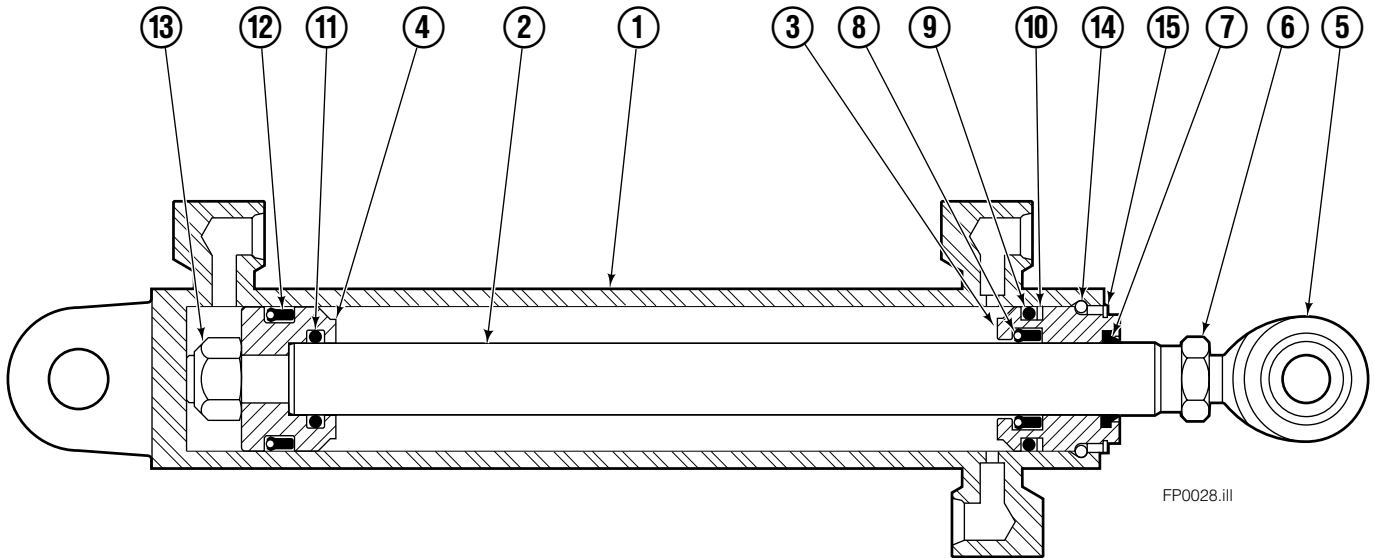

■ Included in Service Kit 553861.

Hydraulic/Fork Group

55F							
REF	QTY	PART NO.	DESCRIPTION	REF	QTY	PART NO.	DESCRIPTION
		207220	Hydraulic Group – 37 in. ■ ●	13	2	763169	Capscrew
		206912	Fork Group □	14	2	680217	Lockwasher
1	1	583943	Cylinder Assembly, LH ◆	15	8	206924	Capscrew
2	1	583951	Cylinder Assembly, RH ◆	16	2	206925	Pin
3	1	207563	Hose	17	4	207552	Block
4	1	207564	Hose	18	2	206916	Grommet
5	1	207565	Hose	19	2	206926	Clevis Pin
6	1	207566	Hose	20	2	207210	Hairpin Cotter
7	2	207208	Fork Carrier	21	2	768551	Capscrew
8	2	206914	Lug	22	2	7403	Grease Fitting
9	4	206915	Bearing	23	1	768753	Setscrew
10	4	206922	Capscrew	24	1	207211	Jam Nut
11	4	678991	Lockwasher	25	1	200008	Cable Tie
12	2	206923	Eyebolt	26	6	617915	Fitting, 4-4

■ Carriage width.

◆ See Cylinder page for parts breakdown.

Reference: BC-101, S-5981, S-3990.

● Includes items 1 through 6.

□ Includes items 7 through 26.

Left Hand Cylinder

55F			
REF	QTY	PART NO.	DESCRIPTION
		583943	Cylinder Assembly – 37" ■
1	1	564168	Shell – 37" ■
2	1	564184	Rod – 37" ■
3	1	684644	Retainer
4	1	685665	Piston
5	1	564193	● Rod End
6	1	5718	● Nut
7	1	636850	● Rod Wiper
8	1	646540	● Rod Seal
9	1	2718	● O-Ring
10	1	615122	● Back-up Ring
11	1	2710	● O-Ring
12	1	633728	● Piston Seal
13	1	563462	Piston Nut
14	1	563916	Retaining Ring
15	1	3137	Snap Ring
		684827	Service Kit

■ Carriage width.

● Included in Service Kit 684827.

Reference: 2S-3990.

Right Hand Cylinder

FP0028.ill

55F			
REF	QTY	PART NO.	DESCRIPTION
		583951	Cylinder Assembly - 37" ■
1	1	564176	Shell - 37" ■
2	1	564184	Rod - 37" ■
3	1	684644	Retainer
4	1	685665	Piston
5	1	564193	● Rod End
6	1	5718	● Nut
7	1	636850	● Rod Wiper
8	1	646540	● Rod Seal
9	1	2718	● O-Ring
10	1	615122	● Back-up Ring
11	1	2710	● O-Ring
12	1	633728	● Piston Seal
13	1	563462	Piston Nut
14	1	563916	Retaining Ring
15	1	3137	Snap Ring
		684827	Service Kit