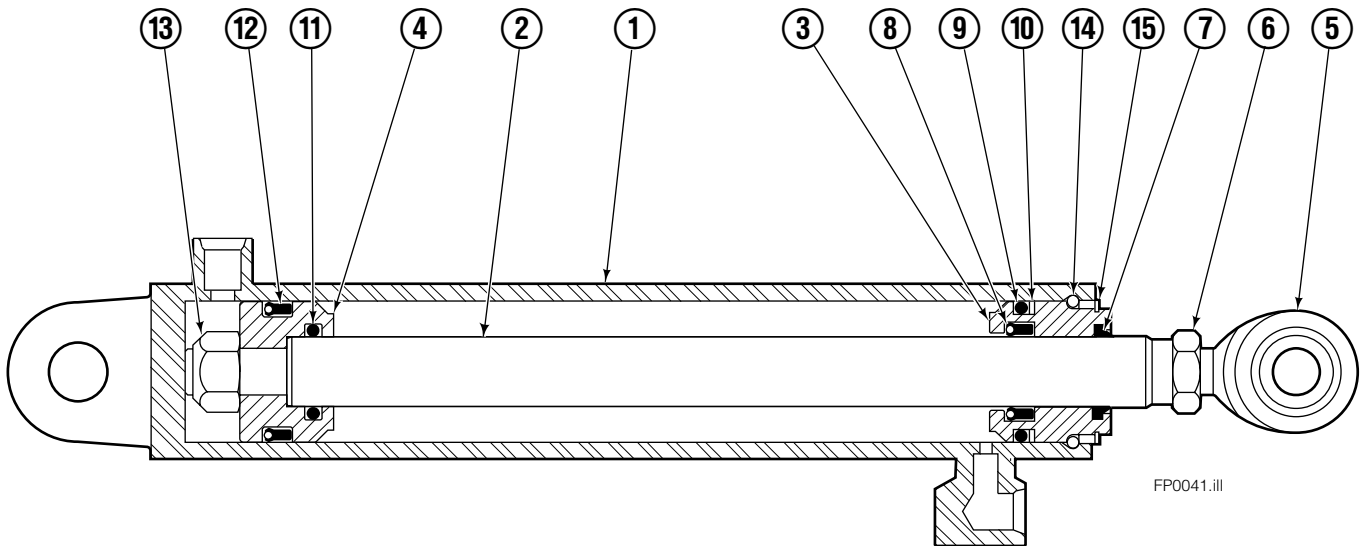

▲ Included in Service Kit 553861.

Hydraulic/Fork Group

55F							
REF	QTY	PART NO.	DESCRIPTION	REF	QTY	PART NO.	DESCRIPTION
		207220	Hydraulic Group – 37 in. ■ ●	13	2	763169	Capscrew
		206912	Fork Group □	14	2	680217	Lockwasher
1	1	583943	Cylinder Assembly, LH ◆	15	8	206924	Capscrew
2	1	583951	Cylinder Assembly, RH ◆	16	2	206925	Pin
3	1	207563	Hose	17	4	207552	Block
4	1	207564	Hose	18	2	206916	Grommet
5	1	207565	Hose	19	2	206926	Clevis Pin
6	1	207566	Hose	20	2	207210	Hairpin Cotter
7	2	207208	Fork Carrier	21	2	768551	Capscrew
8	2	206914	Lug	22	2	7403	Grease Fitting
9	4	206915	Bearing	23	1	768753	Setscrew
10	4	206922	Capscrew	24	1	207211	Jam Nut
11	4	678991	Lockwasher	25	1	200008	Cable Tie
12	2	206923	Eyebolt	26	6	617915	Fitting, 4-4

■ Carriage width.

◆ See Cylinder page for parts breakdown.

Reference: BC-101, S-5981, S-3990.

● Includes items 1 through 6.

□ Includes items 7 through 26.

Left Hand Cylinder

55F			
REF	QTY	PART NO.	DESCRIPTION
		583943	Cylinder Assembly – 37" ■
1	1	564168	Shell – 37" ■
2	1	564184	Rod – 37" ■
3	1	685664	Retainer
4	1	685665	Piston
5	1	564193	Rod End
6	1	5718	Nut
7	1	636850	● Rod Wiper
8	1	646540	● Rod Seal
9	1	2718	● O-Ring
10	1	615122	● Back-up Ring
11	1	2710	● O-Ring
12	1	663728	● Piston Seal
13	1	563462	Piston Nut
14	1	563916	Retaining Ring
15	1	3137	Snap Ring
		684827	Service Kit

■ Carriage width.

● Included in Service Kit 684827.

Reference: S-6140, S-6141.

Right Hand Cylinder

55F			
REF	QTY	PART NO.	DESCRIPTION
		583951	Cylinder Assembly - 37" ■
1	1	564176	Shell - 37" ■
2	1	564184	Rod - 37" ■
3	1	685664	Retainer
4	1	685665	Piston
5	1	564193	Rod End
6	1	5718	Nut
7	1	636850	● Rod Wiper
8	1	646540	● Rod Seal
9	1	2718	● O-Ring
10	1	615122	● Back-up Ring
11	1	2710	● O-Ring
12	1	663728	● Piston Seal
13	1	563462	Piston Nut
14	1	563916	Retaining Ring
15	1	3137	Snap Ring
		684827	Service Kit