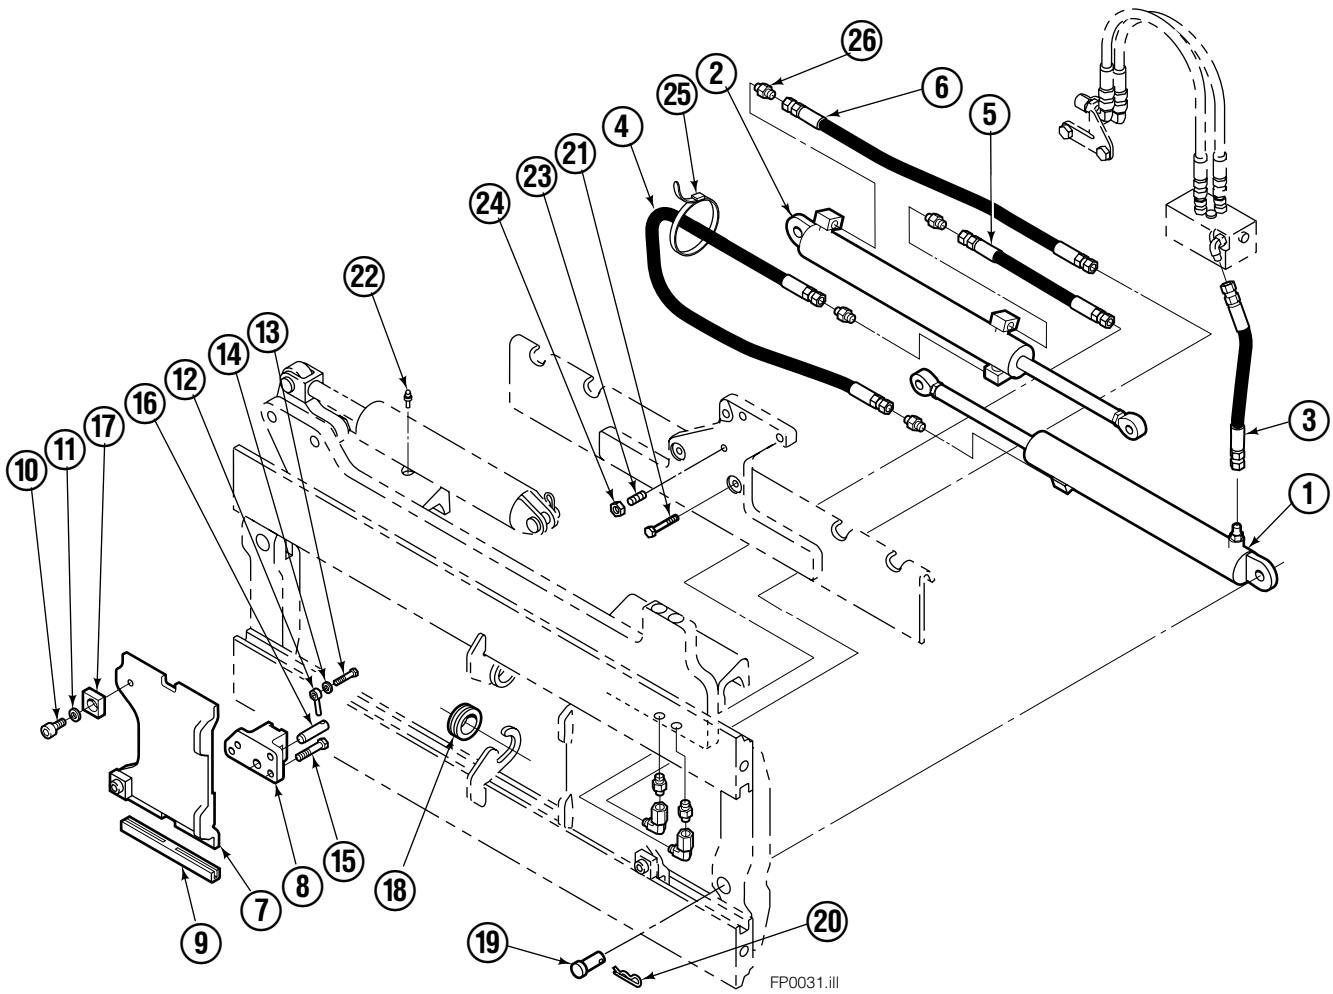

Safety Decals

Mounting Group Sideshifting

55F							
REF	QTY	PART NO.	DESCRIPTION	REF	QTY	PART NO.	DESCRIPTION
		3019001	Sideshifting Mounting - 37" ●	9	2	675514	◆ Lower Hook
1	1	398777	Frame - 37" ■	10	4	683172	◆ Capscrew, M16 x 35
2	1	207184	Anchor Bracket	11	2	763024	Capscrew, M16 x 30
3	2	601676	Fitting, 6-6	12	2	675515	◆ Guide
4	2	678832	◆ Pin	13	1	206909	Lug
5	2	206926	Clevis Pin	14	2	207209	Lower Bearing
6	2	672726	Cotter Pin	15	2	684583	Washer, M16
7	1	214301	Cylinder Assembly ▲	16	2	204187	Upper Bearing
8	1	675550	Restrictor Washer	17	2	6126484	Dowel Pin

● Includes items 2 through 17.

■ Carriage width.

▲ See Cylinder page for parts breakdown.

◆ Included in Lower Hook Group 683179.

Reference: S-3972, S-3977, S-3988.

Cylinder

FP0029.ill

55F			
REF	QTY	PART NO.	DESCRIPTION
		214301	Cylinder Assembly
1	1	553857	Nut
2	1	662452	▲ Seal
3	1	553501	Piston
4	1	636851	▲ Wiper
5	1	638247	▲ Back-up Ring
6	1	—	Washer (orifice .085)
7	1	214300	Shell
8	1	553499	Rod
9	1	2785	▲ O-Ring
10	1	615128	▲ Back-up Ring
11	1	553500	Retainer
12	1	553856	Retaining Ring
13	1	7202	Snap Ring
14	1	641835	▲ Seal
		553861	Service Kit

▲ Included in Service Kit 553861.

Hydraulic/Fork Group

55F							
REF	QTY	PART NO.	DESCRIPTION	REF	QTY	PART NO.	DESCRIPTION
		207220	Hydraulic Group – 37 in. ■ ●	13	2	763169	Capscrew
		206912	Fork Group □	14	2	680217	Lockwasher
1	1	583943	Cylinder Assembly, LH ◆	15	8	206924	Capscrew
2	1	583951	Cylinder Assembly, RH ◆	16	2	206925	Pin
3	1	207563	Hose	17	4	207552	Block
4	1	207564	Hose	18	2	206916	Grommet
5	1	207565	Hose	19	2	206926	Clevis Pin
6	1	207566	Hose	20	2	207210	Hairpin Cotter
7	2	207208	Fork Carrier	21	2	768551	Capscrew
8	2	206914	Lug	22	2	7403	Grease Fitting
9	4	206915	Bearing	23	1	768753	Setscrew
10	4	206922	Capscrew	24	1	207211	Jam Nut
11	4	678991	Lockwasher	25	1	200008	Cable Tie
12	2	206923	Eyebolt	26	6	617915	Fitting, 4-4