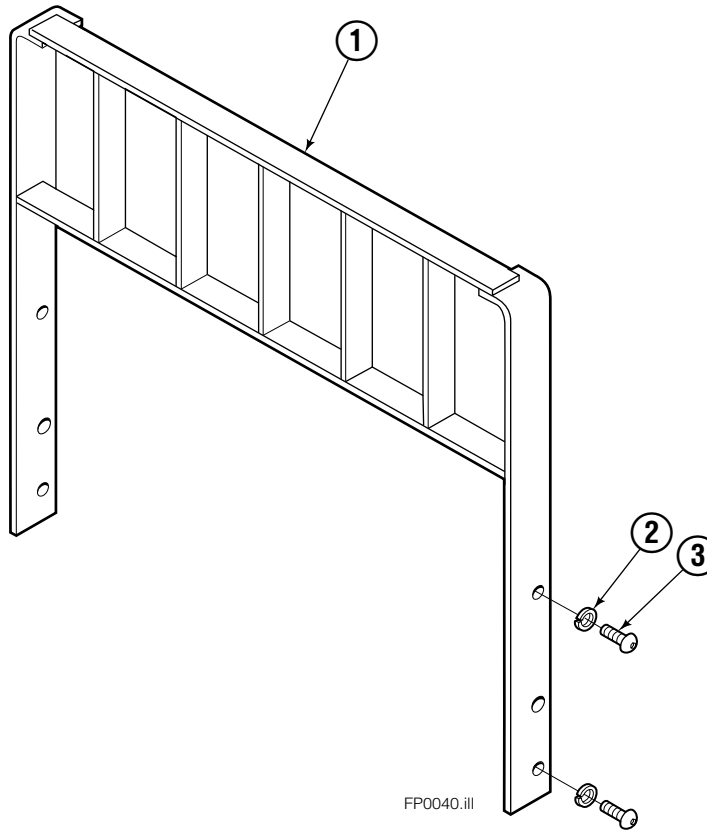

Backrest

55F			
REF	QTY	PART NO.	DESCRIPTION
1	1	207128	Backrest - 37" x 48" ■
2	4	684586	Lockwasher
3	4	200173	Capscrew

■ Width by Height.
Reference: 3S-3979.

Do you have questions you need answered right now? Call your nearest Cascade Parts Department. Visit us online at www.cascorp.com