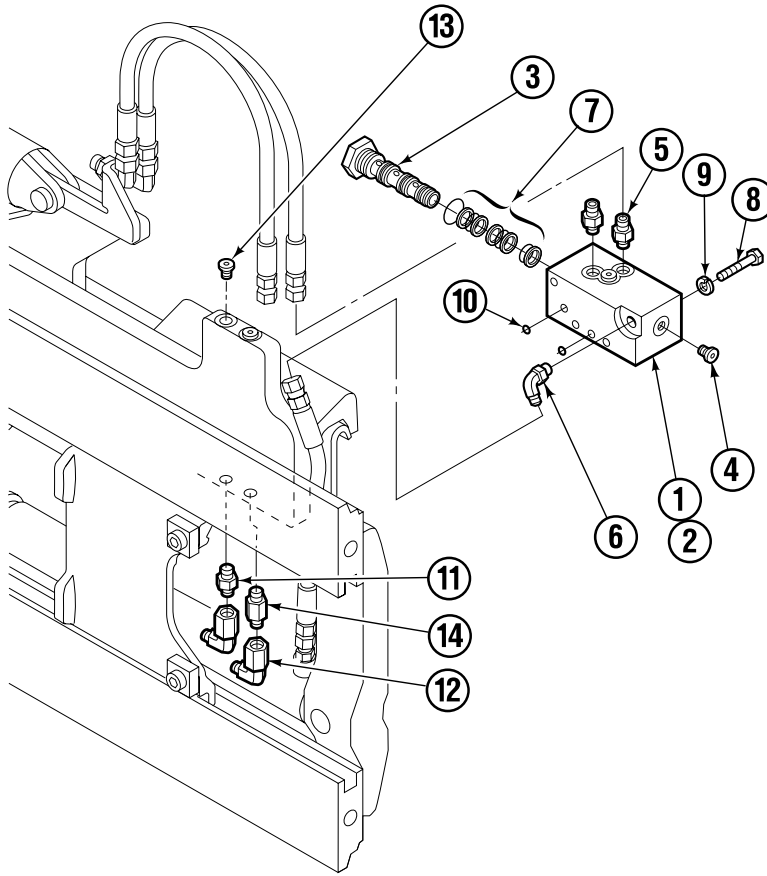

■ Carriage width.

◆ See Cylinder page for parts breakdown.

Reference: BC-101, S-5981, S-3990.

● Includes items 1 through 6.

□ Includes items 7 through 26.

Left Hand Cylinder

55F			
REF	QTY	PART NO.	DESCRIPTION
		583943	Cylinder Assembly – 37" ■
1	1	564168	Shell – 37" ■
2	1	564184	Rod – 37" ■
3	1	685664	Retainer
4	1	685665	Piston
5	1	564193	Rod End
6	1	5718	Nut
7	1	636850	● Rod Wiper
8	1	646540	● Rod Seal
9	1	2718	● O-Ring
10	1	615122	● Back-up Ring
11	1	2710	● O-Ring
12	1	663728	● Piston Seal
13	1	563462	Piston Nut
14	1	563916	Retaining Ring
15	1	3137	Snap Ring
		684827	Service Kit

■ Carriage width.

● Included in Service Kit 684827.

Reference: S-6140, S-6141.

Right Hand Cylinder

55F			
REF	QTY	PART NO.	DESCRIPTION
		583951	Cylinder Assembly - 37" ■
1	1	564176	Shell - 37" ■
2	1	564184	Rod - 37" ■
3	1	685664	Retainer
4	1	685665	Piston
5	1	564193	Rod End
6	1	5718	Nut
7	1	636850	● Rod Wiper
8	1	646540	● Rod Seal
9	1	2718	● O-Ring
10	1	615122	● Back-up Ring
11	1	2710	● O-Ring
12	1	663728	● Piston Seal
13	1	563462	Piston Nut
14	1	563916	Retaining Ring
15	1	3137	Snap Ring
		684827	Service Kit

■ Carriage width.

● Included in Service Kit 684827.

Reference: S-6138, S-6139.

Flow Divider Group

FP0035.iii

55F			
REF	QTY	PART NO.	DESCRIPTION
		206921	Flow Divider Group
1	1	206919	Valve ■
2	1	206918	Valve Body
3	1	207301	Cartridge-Combiner
4	2	663694	Fitting, 3
5	2	617915	Fitting, 4-4
6	1	617917	Fitting, 4-4
7	1	679992	Service Kit
8	3	685105	Capscrew
9	3	678993	Lockwasher
10	2	207300	O-Ring
11	6	617915	Fitting, 4-4
12	2	617641	Fitting, 4-4
13	2	609234	Fitting, 4-4
14	1	617916	Fitting, 4-4