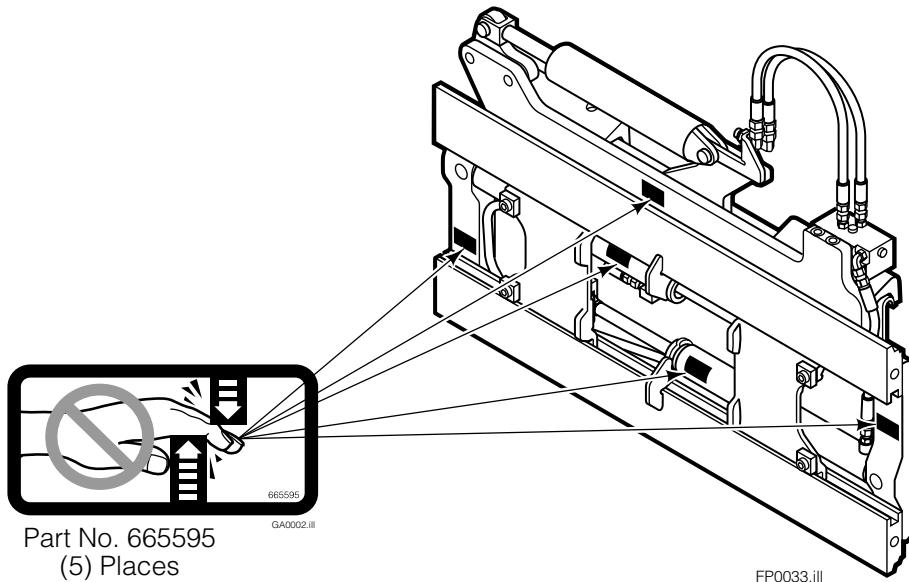

Safety Decals

Mounting Group Sideshifting

55F							
REF	QTY	PART NO.	DESCRIPTION	REF	QTY	PART NO.	DESCRIPTION
		3019001	Sideshifting Mounting - 37" ●	9	2	675514	◆ Lower Hook
1	1	398777	Frame - 37" ■	10	4	683172	◆ Capscrew, M16 x 35
2	1	207184	Anchor Bracket	11	2	763024	Capscrew, M16 x 30
3	2	601676	Fitting, 6-6	12	2	675515	◆ Guide
4	2	678832	◆ Pin	13	1	206909	Lug
5	2	206926	Clevis Pin	14	2	207209	Lower Bearing
6	2	672726	Cotter Pin	15	2	684583	Washer, M16
7	1	214301	Cylinder Assembly ▲	16	2	204187	Upper Bearing
8	1	675550	Restrictor Washer	17	2	6126484	Dowel Pin