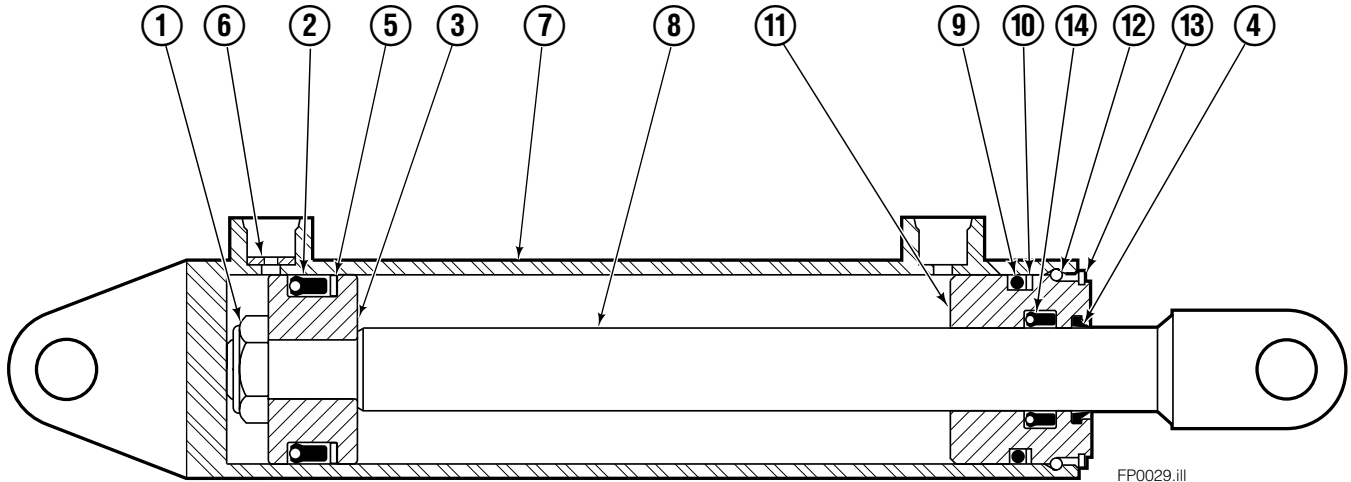

Safety Decals

Mounting Group Sideshifting

55F							
REF	QTY	PART NO.	DESCRIPTION	REF	QTY	PART NO.	DESCRIPTION
		3019001	Sideshifting Mounting - 37" ●	9	2	675514	◆ Lower Hook
1	1	398777	Frame - 37" ■	10	4	683172	◆ Capscrew, M16 x 35
2	1	207184	Anchor Bracket	11	2	763024	Capscrew, M16 x 30
3	2	601676	Fitting, 6-6	12	2	675515	◆ Guide
4	2	678832	◆ Pin	13	1	206909	Lug
5	2	206926	Clevis Pin	14	2	207209	Lower Bearing
6	2	672726	Cotter Pin	15	2	684583	Washer, M16
7	1	214301	Cylinder Assembly ▲	16	2	204187	Upper Bearing
8	1	675550	Restrictor Washer	17	2	6126484	Dowel Pin

● Includes items 2 through 17.

■ Carriage width.

▲ See Cylinder page for parts breakdown.

◆ Included in Lower Hook Group 683179.

Reference: S-3972, S-3977, S-3988.

Cylinder

FP0029.ill

55F			
REF	QTY	PART NO.	DESCRIPTION
		214301	Cylinder Assembly
1	1	553857	Nut
2	1	662452	▲ Seal
3	1	553501	Piston
4	1	636851	▲ Wiper
5	1	638247	▲ Back-up Ring
6	1	—	Washer (orifice .085)
7	1	214300	Shell
8	1	553499	Rod
9	1	2785	▲ O-Ring
10	1	615128	▲ Back-up Ring
11	1	553500	Retainer
12	1	553856	Retaining Ring
13	1	7202	Snap Ring
14	1	641835	▲ Seal
		553861	Service Kit

▲ Included in Service Kit 553861.

Hydraulic/Fork Group

55F							
REF	QTY	PART NO.	DESCRIPTION	REF	QTY	PART NO.	DESCRIPTION
		207220	Hydraulic Group – 37 in. ■ ●	13	2	763169	Capscrew
		206912	Fork Group □	14	2	680217	Lockwasher
1	1	583943	Cylinder Assembly, LH ◆	15	8	206924	Capscrew
2	1	583951	Cylinder Assembly, RH ◆	16	2	206925	Pin
3	1	207563	Hose	17	4	207552	Block
4	1	207564	Hose	18	2	206916	Grommet
5	1	207565	Hose	19	2	206926	Clevis Pin
6	1	207566	Hose	20	2	207210	Hairpin Cotter
7	2	207208	Fork Carrier	21	2	768551	Capscrew
8	2	206914	Lug	22	2	7403	Grease Fitting
9	4	206915	Bearing	23	1	768753	Setscrew
10	4	206922	Capscrew	24	1	207211	Jam Nut
11	4	678991	Lockwasher	25	1	200008	Cable Tie
12	2	206923	Eyebolt	26	6	617915	Fitting, 4-4