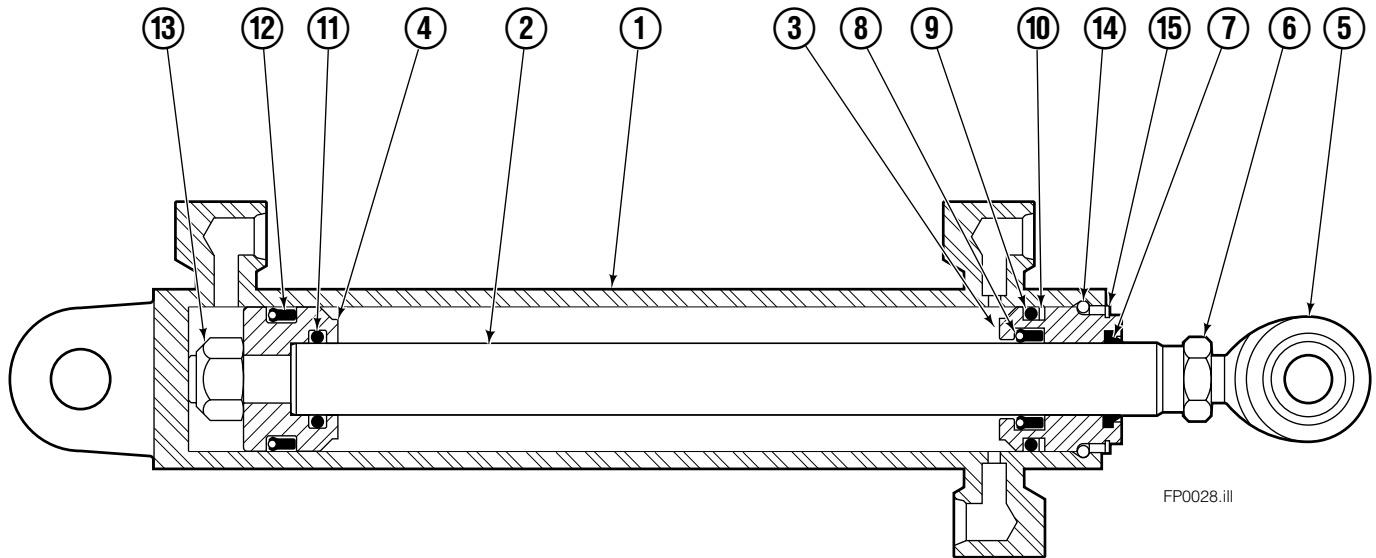

▲ Included in Service Kit 553861.

Hydraulic/Fork Group

55F							
REF	QTY	PART NO.	DESCRIPTION	REF	QTY	PART NO.	DESCRIPTION
		207220	Hydraulic Group – 37 in. ■ ●	13	2	763169	Capscrew
		206912	Fork Group □	14	2	680217	Lockwasher
1	1	583943	Cylinder Assembly, LH ◆	15	8	206924	Capscrew
2	1	583951	Cylinder Assembly, RH ◆	16	2	206925	Pin
3	1	207563	Hose	17	4	207552	Block
4	1	207564	Hose	18	2	206916	Grommet
5	1	207565	Hose	19	2	206926	Clevis Pin
6	1	207566	Hose	20	2	207210	Hairpin Cotter
7	2	207208	Fork Carrier	21	2	768551	Capscrew
8	2	206914	Lug	22	2	7403	Grease Fitting
9	4	206915	Bearing	23	1	768753	Setscrew
10	4	206922	Capscrew	24	1	207211	Jam Nut
11	4	678991	Lockwasher	25	1	200008	Cable Tie
12	2	206923	Eyebolt	26	6	617915	Fitting, 4-4

■ Carriage width.

◆ See Cylinder page for parts breakdown.

Reference: BC-101, S-5981, S-3990.

● Includes items 1 through 6.

□ Includes items 7 through 26.

Left Hand Cylinder

55F			
REF	QTY	PART NO.	DESCRIPTION
		583943	Cylinder Assembly – 37" ■
1	1	564168	Shell – 37" ■
2	1	564184	Rod – 37" ■
3	1	685664	Retainer
4	1	685665	Piston
5	1	564193	Rod End
6	1	5718	Nut
7	1	636850	● Rod Wiper
8	1	646540	● Rod Seal
9	1	2718	● O-Ring
10	1	615122	● Back-up Ring
11	1	2710	● O-Ring
12	1	663728	● Piston Seal
13	1	563462	Piston Nut
14	1	563916	Retaining Ring
15	1	3137	Snap Ring
		684827	Service Kit

■ Carriage width.

● Included in Service Kit 684827.

Reference: S-6140, S-6141.

Right Hand Cylinder

55F			
REF	QTY	PART NO.	DESCRIPTION
		583951	Cylinder Assembly - 37" ■
1	1	564176	Shell - 37" ■
2	1	564184	Rod - 37" ■
3	1	685664	Retainer
4	1	685665	Piston
5	1	564193	Rod End
6	1	5718	Nut
7	1	636850	● Rod Wiper
8	1	646540	● Rod Seal
9	1	2718	● O-Ring
10	1	615122	● Back-up Ring
11	1	2710	● O-Ring
12	1	663728	● Piston Seal
13	1	563462	Piston Nut
14	1	563916	Retaining Ring
15	1	3137	Snap Ring
		684827	Service Kit