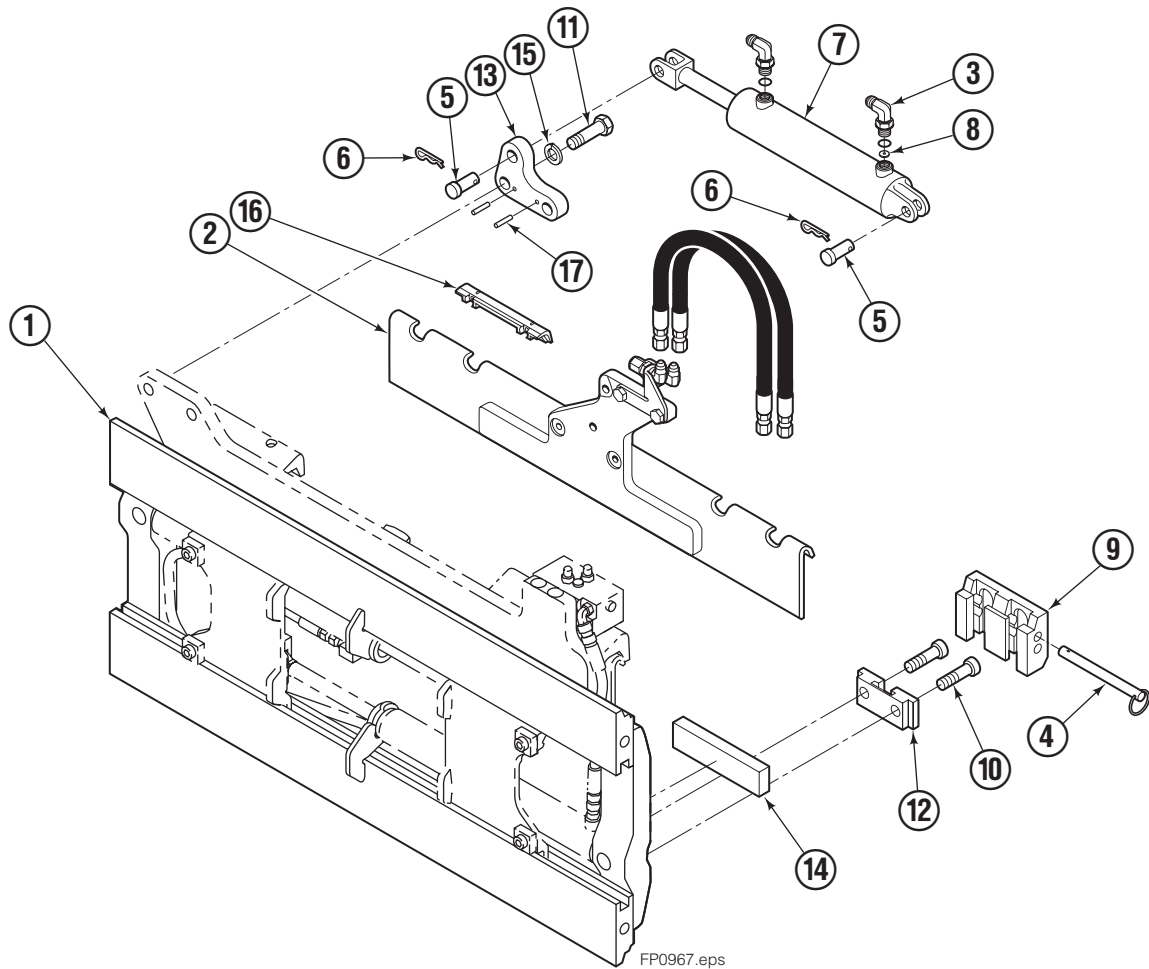

Safety Decals

Mounting Group Sideshifting

55F							
REF	QTY	PART NO.	DESCRIPTION	REF	QTY	PART NO.	DESCRIPTION
		3019001	Sideshifting Mounting - 37" ●	9	2	675514	◆ Lower Hook
1	1	398777	Frame - 37" ■	10	4	683172	◆ Capscrew, M16 x 35
2	1	207184	Anchor Bracket	11	2	763024	Capscrew, M16 x 30
3	2	601676	Fitting, 6-6	12	2	675515	◆ Guide
4	2	678832	◆ Pin	13	1	206909	Lug
5	2	206926	Clevis Pin	14	2	207209	Lower Bearing
6	2	672726	Cotter Pin	15	2	684583	Washer, M16
7	1	214301	Cylinder Assembly ▲	16	2	204187	Upper Bearing
8	1	675550	Restrictor Washer	17	2	6126484	Dowel Pin

● Includes items 2 through 17.

■ Carriage width.

▲ See Cylinder page for parts breakdown.

◆ Included in Lower Hook Group 683179.

Reference: S-3972, S-3977, S-3988.

Cylinder

FP0029.ill

55F			
REF	QTY	PART NO.	DESCRIPTION
		214301	Cylinder Assembly
1	1	553857	Nut
2	1	662452	▲ Seal
3	1	553501	Piston
4	1	636851	▲ Wiper
5	1	638247	▲ Back-up Ring
6	1	—	Washer (orifice .085)
7	1	214300	Shell
8	1	553499	Rod
9	1	2785	▲ O-Ring
10	1	615128	▲ Back-up Ring
11	1	553500	Retainer
12	1	553856	Retaining Ring
13	1	7202	Snap Ring
14	1	641835	▲ Seal
		553861	Service Kit

▲ Included in Service Kit 553861.

Hydraulic/Fork Group

55F							
REF	QTY	PART NO.	DESCRIPTION	REF	QTY	PART NO.	DESCRIPTION
		207220	Hydraulic Group – 37 in. ■ ●	13	2	763169	Capscrew
		206912	Fork Group □	14	2	680217	Lockwasher
1	1	583943	Cylinder Assembly, LH ◆	15	8	206924	Capscrew
2	1	583951	Cylinder Assembly, RH ◆	16	2	206925	Pin
3	1	207563	Hose	17	4	207552	Block
4	1	207564	Hose	18	2	206916	Grommet
5	1	207565	Hose	19	2	206926	Clevis Pin
6	1	207566	Hose	20	2	207210	Hairpin Cotter
7	2	207208	Fork Carrier	21	2	768551	Capscrew
8	2	206914	Lug	22	2	7403	Grease Fitting
9	4	206915	Bearing	23	1	768753	Setscrew
10	4	206922	Capscrew	24	1	207211	Jam Nut
11	4	678991	Lockwasher	25	1	200008	Cable Tie
12	2	206923	Eyebolt	26	6	617915	Fitting, 4-4