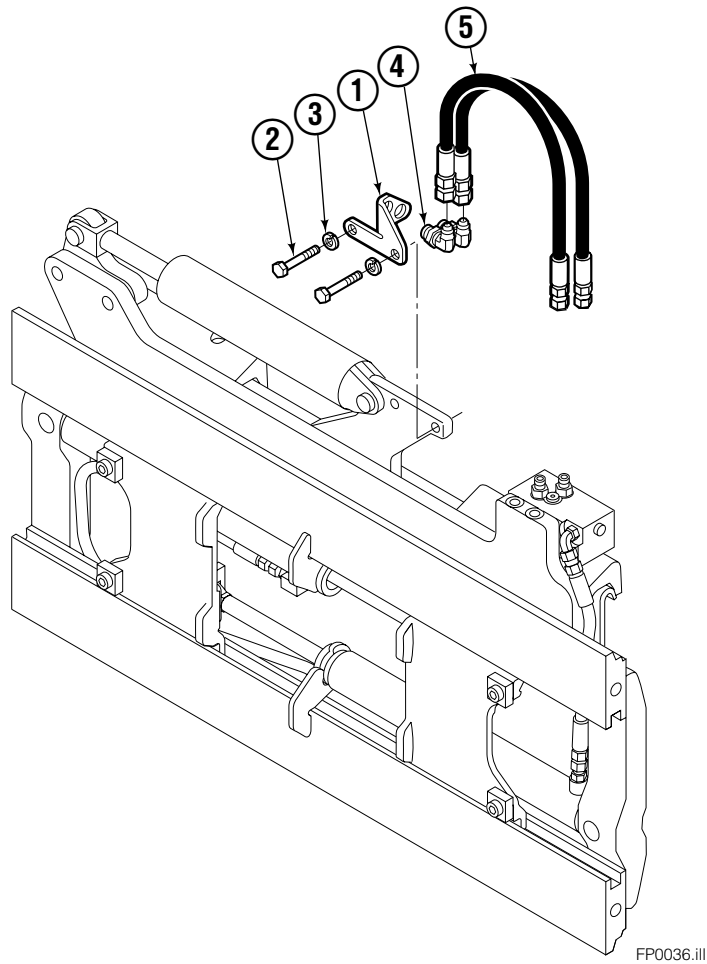

Standard Installation Group

FP0036.ill

REF	QTY	PART NO.	DESCRIPTION
		207342	Installation Group
1	1	207314	Bracket
2	2	762899	Capscrew, M10X20-8.8
3	2	681238	Lockwasher
4	2	2453	Fitting, 8-8
5	2	207578	Hose