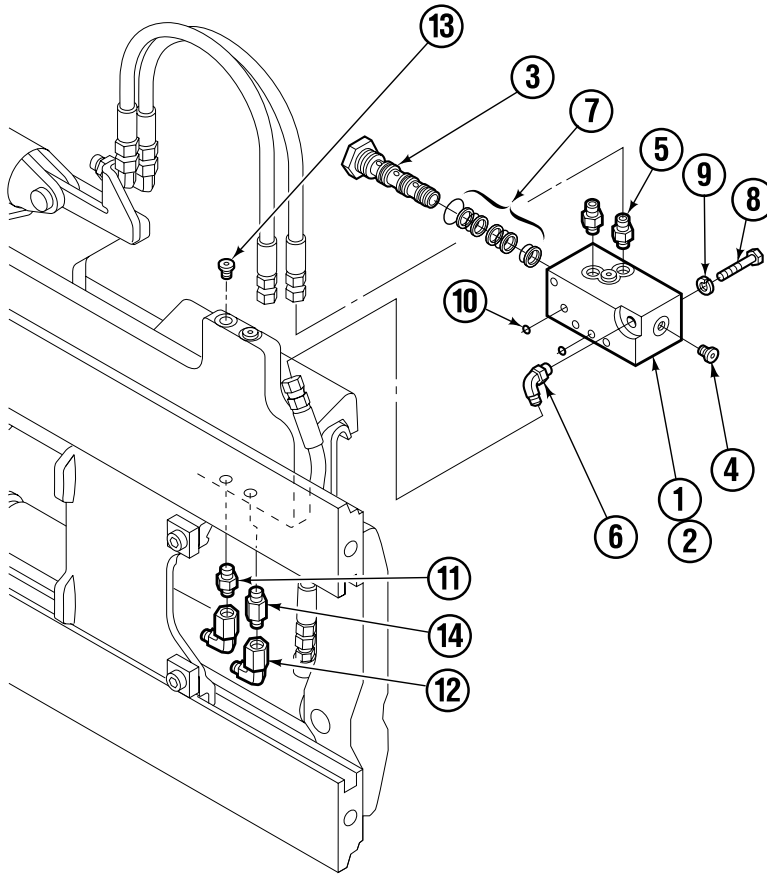

Flow Divider Group

FP0035.iii

55F			
REF	QTY	PART NO.	DESCRIPTION
		206921	Flow Divider Group
1	1	206919	Valve ■
2	1	206918	Valve Body
3	1	207301	Cartridge-Combiner
4	2	663694	Fitting, 3
5	2	617915	Fitting, 4-4
6	1	617917	Fitting, 4-4
7	1	679992	Service Kit
8	3	685105	Capscrew
9	3	678993	Lockwasher
10	2	207300	O-Ring
11	6	617915	Fitting, 4-4
12	2	617641	Fitting, 4-4
13	2	609234	Fitting, 4-4
14	1	617916	Fitting, 4-4

■ Includes items 1 through 7.