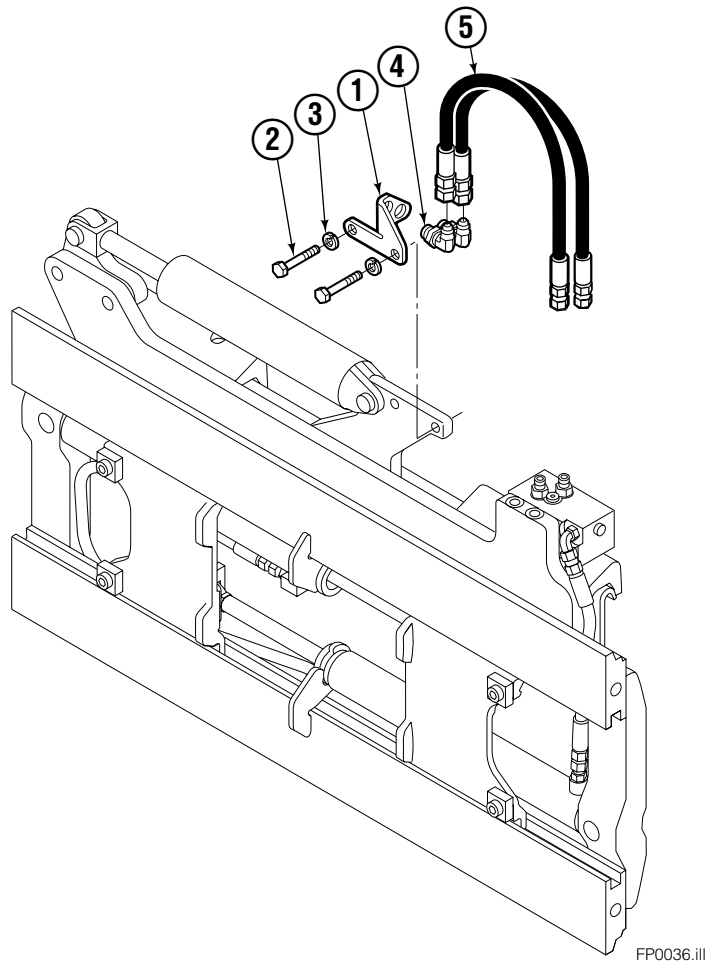

Ref: 3S-3979.

Flow Divider Group

FP0035.iii

55F			
REF	QTY	PART NO.	DESCRIPTION
		206921	Flow Divider Group
1	1	206919	Valve ■
2	1	206918	Valve Body
3	1	207301	Cartridge-Combiner
4	2	663694	Fitting, 3
5	2	617915	Fitting, 4-4
6	1	617917	Fitting, 4-4
7	1	679992	Service Kit
8	3	685105	Capscrew
9	3	678993	Lockwasher
10	2	207300	O-Ring
11	6	617915	Fitting, 4-4
12	2	617641	Fitting, 4-4
13	2	609234	Fitting, 4-4
14	1	617916	Fitting, 4-4

■ Includes items 1 through 7.

Standard Installation Group

REF	QTY	PART NO.	DESCRIPTION
		207342	Installation Group
1	1	207314	Bracket
2	2	762899	Capscrew, M10X20-8.8
3	2	681238	Lockwasher
4	2	2453	Fitting, 8-8
5	2	207578	Hose