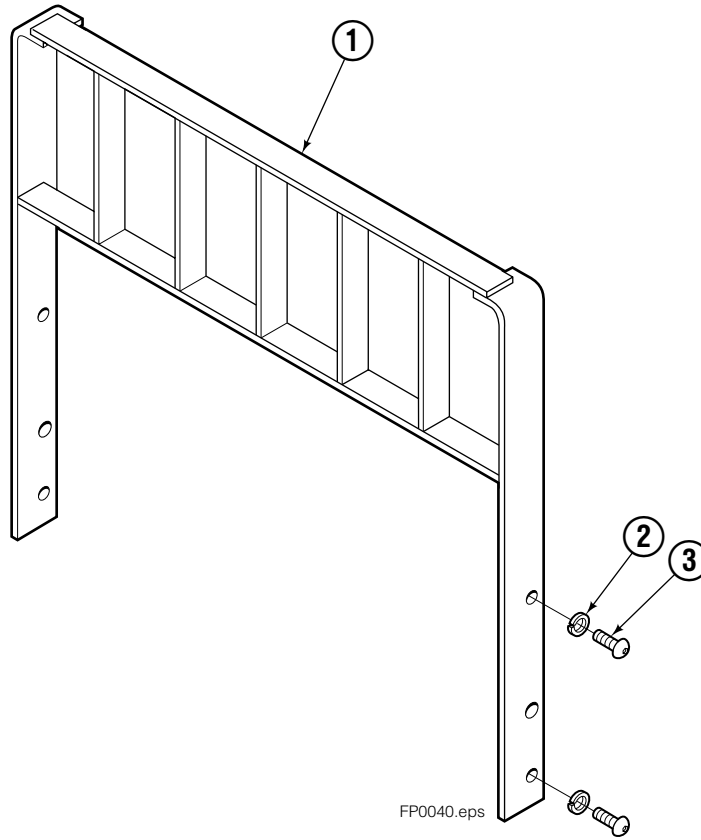

■ Carriage width.

● Included in Service Kit 684827.

Reference: 2-6140, 2-6141.

Right Hand Cylinder

FP0028.iii

55F			
REF	QTY	PART NO.	DESCRIPTION
		583952	Cylinder Assembly – 41" ■
1	1	564177	Shell – 41" ■
2	1	564185	Rod – 41" ■
3	1	685664	Retainer
4	1	685665	Piston
5	1	564193	● Rod End
6	1	5718	● Nut
7	1	636850	● Rod Wiper
8	1	646540	● Rod Seal
9	1	2718	● O-Ring
10	1	615122	● Back-up Ring
11	1	2710	● O-Ring
12	1	663728	● Piston Seal
13	1	563462	Piston Nut
14	1	563916	Retaining Ring
15	1	3137	Snap Ring
		684827	Service Kit

■ Carriage width.

● Included in Service Kit 684827.

Reference: S-6138, S-6139.

Backrests

55F			
REF	QTY	PART NO.	DESCRIPTION
1	1	207130	Backrest – 41" x 36" ■
2	4	684586	Lockwasher
3	4	200173	Capscrew

■ Width by Height.