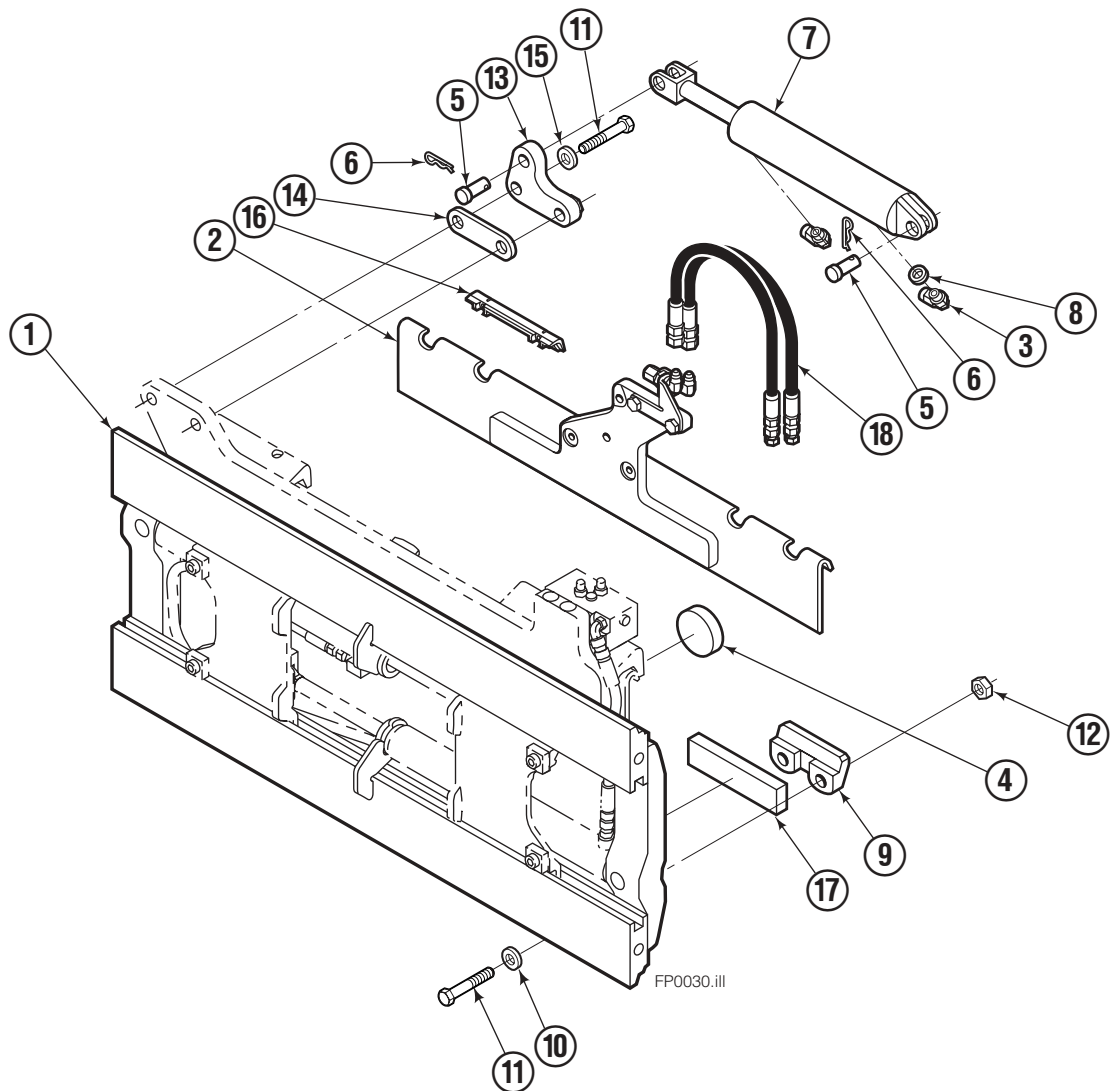

Safety Decals

Mounting Group Sideshifting

Reference:
BC-101
SK-5981
2S-3988

55F

REF	QTY	PART NO.	DESCRIPTION	REF	QTY	PART NO.	DESCRIPTION
	●	377245	Sideshifting Mounting-41" ■	10	4	667225	Washer
1	1	397075	Frame-41" ■	11	6	766154	Capscrew, M16x2,0x40-8.8
2	1	377025	Anchor Bracket-41" ■	12	4	678990	Nut
3	2	601676	Fitting, 6-6	13	1	206909	Lug
4	1	—	Center Bearing-49" only	14	1	206910	Spacer
5	2	678525	Clevis Pin	15	2	684355	Lockwasher
6	2	672726	Hairpin Cotter	16	2	204187	Upper Bearing
7	1	675548	Cylinder Assembly ◆	17	2	207209	Lower Bearing
8	1	675550	Washer (orifice .085)	18	2	207578	Hose
9	2	204186	Lower Hook				

- Carriage width.
- Includes items 2 through 17.
- ◆ See Cylinder page for parts breakdown.

Sideshift Cylinder ITA Class III

FP0126.ill

55E			
REF	QTY	PART NO.	DESCRIPTION
		675548	Cylinder Assembly
1	1	553857	Nut
2	1	662452	■ Seal
3	1	553501	Piston
4	1	636851	■ Wiper
5	1	638247	■ Back-up Ring
6	1	675550	Washer (orifice .085 in.)
7	1	675549	Shell
8	1	553449	Rod
9	1	2785	■ O-Ring
10	1	615128	■ Back-up Ring
11	1	553500	Retainer
12	1	553856	Retaining Ring
13	1	7202	Snap Ring
14	1	641835	■ Seal
		553861	Service Kit

■ Included in Service Kit 553861.

Hydraulic/Fork Group

55F

REF	QTY	PART NO.	DESCRIPTION	REF	QTY	PART NO.	DESCRIPTION
	●	375335	Hydraulic Group-41" ■	13	2	763169	Capscrew
	□	206912	Fork Group	14	2	680217	Lockwasher
1	1	583944	Cylinder Assembly L. H. ◆	15	8	206924	Capscrew
2	1	583952	Cylinder Assembly R. H. ▼	16	2	206925	Pin
3	1	375369	Hose	17	4	207552	Block
4	1	207568	Hose	18	2	206916	Grommet
5	1	207565	Hose	19	2	206926	Clevis Pin
6	1	207569	Hose	20	2	207210	Hairpin Cotter
7	2	207208	Fork Carrier	21	2	768551	Capscrew
8	2	206914	Lug	22	2	7403	Grease Fitting
9	4	206915	Bearing	23	1	768753	Setscrew
10	4	206922	Capscrew	24	1	207211	Jam Nut
11	4	678991	Lockwasher	25	1	200008	Cable Tie
12	2	206923	Eyebolt	26	6	617915	Fitting, 4-4