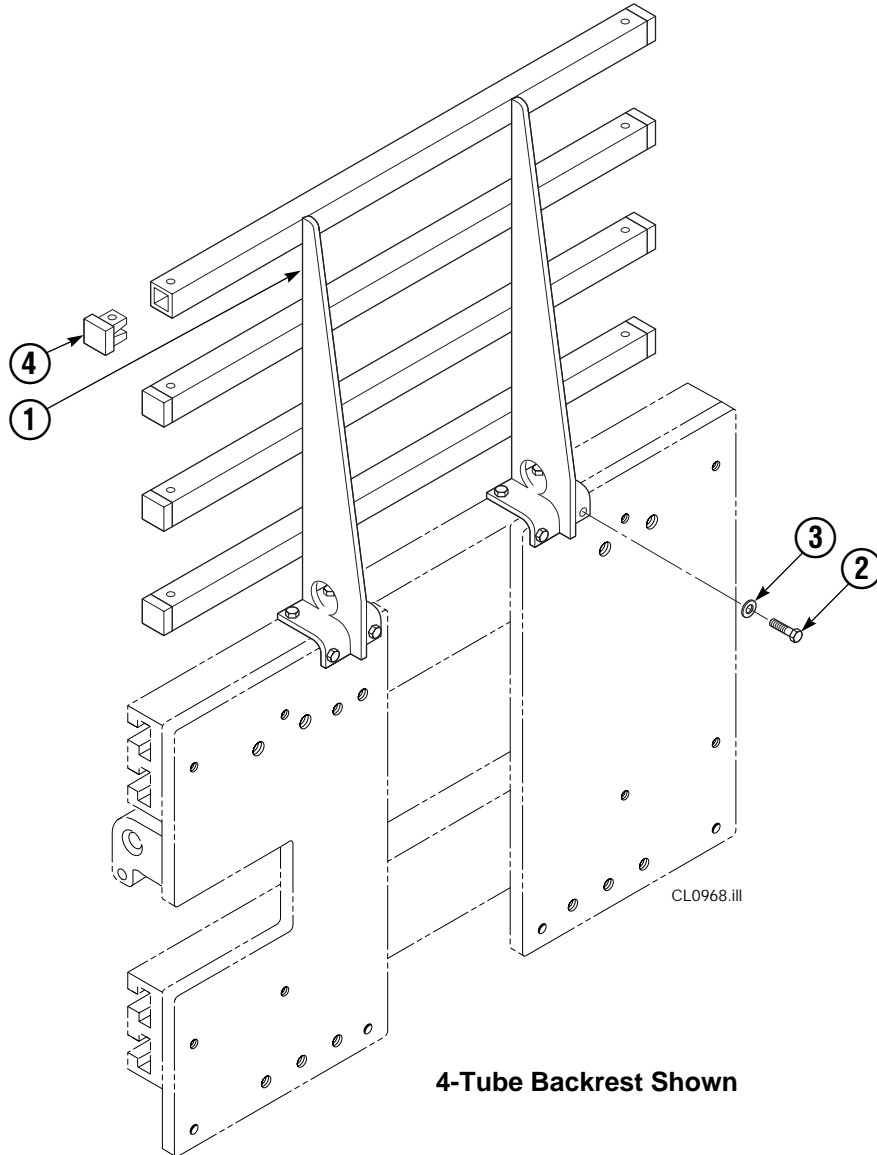

● Included in Service Kit 667513.

■ For eliminating regeneration circuit only. See Technical Bulletin 121.

Reference: SK-5302.

Arms and Pads

35D							
REF	QTY	PART NO.	DESCRIPTION	REF	QTY	PART NO.	DESCRIPTION
1	1	222369	Contact Pad, LH	10	4	210161	Pin
	1	222369	Contact Pad, RH	11	4	787372	Capscrew, M8 x 20
2	1	220959	Arm - LH	12	4	682999	Eye Pin
3	1	221088	Arm - RH	13	8	675620	Washer, M10
4	1	210403	Stabilizer - LH	14	8	200590	Bushing
5	1	210406	Stabilizer - RH	15	12	766646	Capscrew, M10 x 20
6	2	210180	Filler Block - LH Upper/RH Lower	16	12	768706	Capscrew, M12 x 35
7	2	210179	Filler Block - RH Lower/RH Upper	17	12	773842	Nut, M12
8	2	210154	Spring	18	▲	676841	Contact Pad Repair Kit
9	4	203405	Capscrew, M10 x 16	19	4	787398	Washer, M8
10	4	210161	Pin	20	1	675626	Tool - Bushing Driver
11	4	787372	Capscrew, M8 x 20				

Reference: 210409, 210495, SK-6390.

▲ Repairs one hole.

Backrest Group

35D			
REF	QTY	PART NO.	DESCRIPTION
		221577	Backrest Group
1	1	669897	Backrest
2	8	768810	Capscrew, M10x30
3	8	667910	Washer, M10
4	8	674356	Tube End