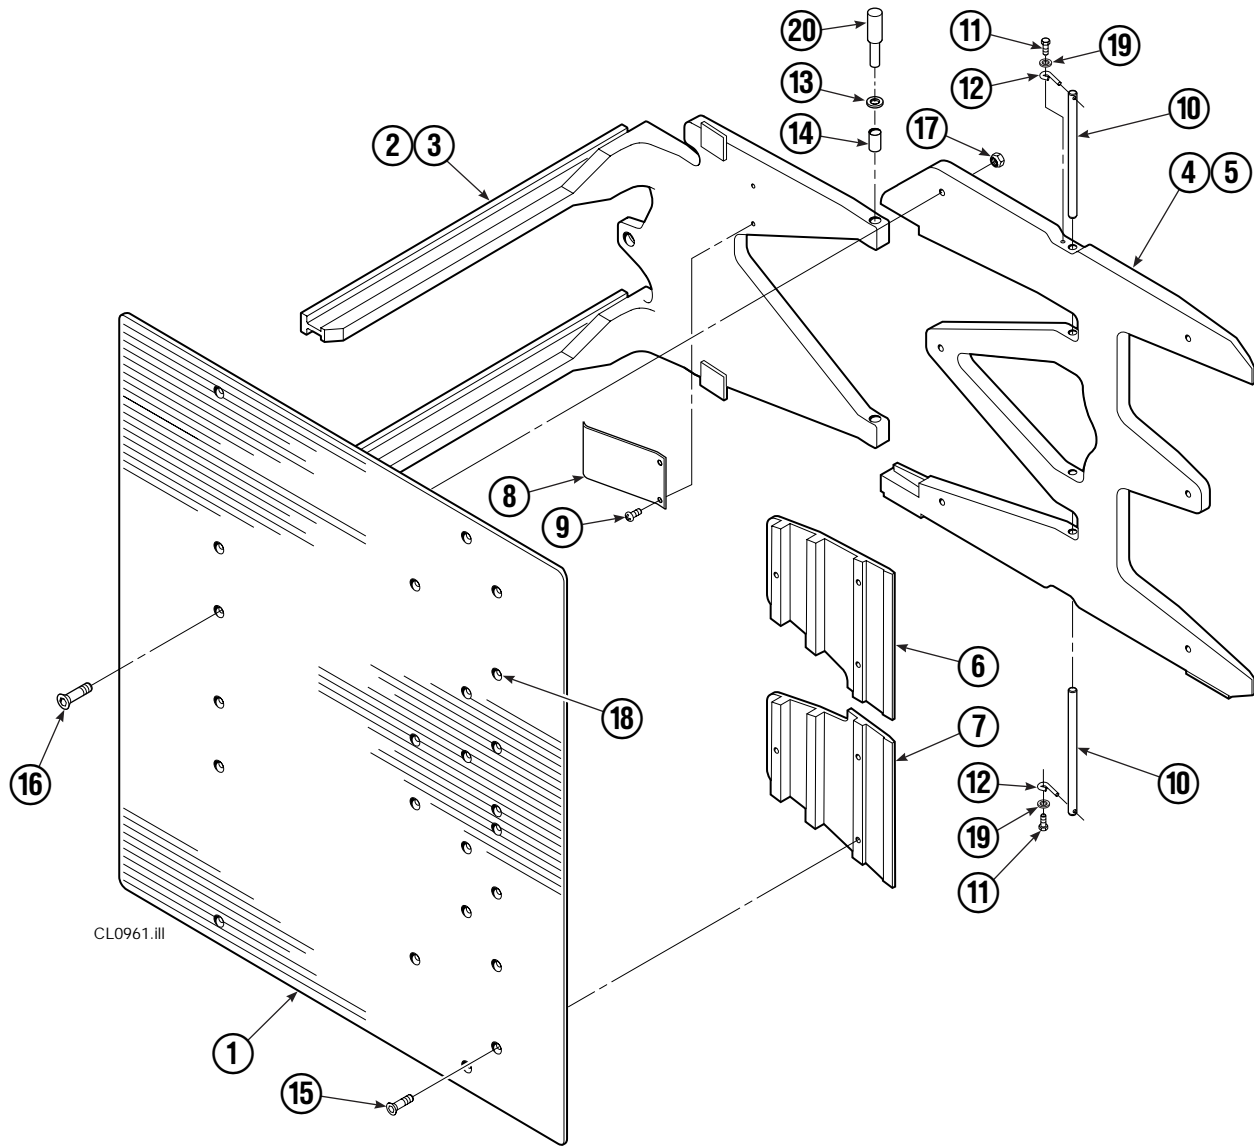

▲ Included in Service Kit 667995.

■ Included in Nut Service Kit 668926.

Reference: S-7662.

Check Valve

REF	QTY	PART NO.	DESCRIPTION	REF	QTY	PART NO.	DESCRIPTION
		669762	Check Valve – Flow Divider	11	2	667494	Fitting
1	1	667490	Special Fitting	12	2	2840	● O-Ring
2	1	2841	● O-Ring	13	2	673098	Spring
3	1	667471	Spool	14	2	667492	Poppet
4	2	609453	Fitting, 10	15	1	673089	Spool Assembly
5	2	667487	Spring	16	2	667491	Sleeve
6	6	604510	Fitting, 6	17	1	669763	Valve Body
7	1	678270	Check Valve – VPO	18	1	661347	● Service Kit
8	2	659058	Check Valve – PO	19	1	676343	Regeneration Elimination Plug ■
9	2	667516	● Service Kit			667513	Service Kit
10	1	679846	Low Flow Spool Kit				

● Included in Service Kit 667513.

■ For eliminating regeneration circuit only. See Technical Bulletin 121.

Reference: SK-5302.

Arms and Pads

35D							
REF	QTY	PART NO.	DESCRIPTION	REF	QTY	PART NO.	DESCRIPTION
1	1	222369	Contact Pad, LH	10	4	210161	Pin
	1	222369	Contact Pad, RH	11	4	787372	Capscrew, M8 x 20
2	1	220959	Arm - LH	12	4	682999	Eye Pin
3	1	221088	Arm - RH	13	8	675620	Washer, M10
4	1	210403	Stabilizer - LH	14	8	200590	Bushing
5	1	210406	Stabilizer - RH	15	12	766646	Capscrew, M10 x 20
6	2	210180	Filler Block - LH Upper/RH Lower	16	12	768706	Capscrew, M12 x 35
7	2	210179	Filler Block - RH Lower/RH Upper	17	12	773842	Nut, M12
8	2	210154	Spring	18	▲	676841	Contact Pad Repair Kit
9	4	203405	Capscrew, M10 x 16	19	4	787398	Washer, M8
10	4	210161	Pin	20	1	675626	Tool - Bushing Driver
11	4	787372	Capscrew, M8 x 20				