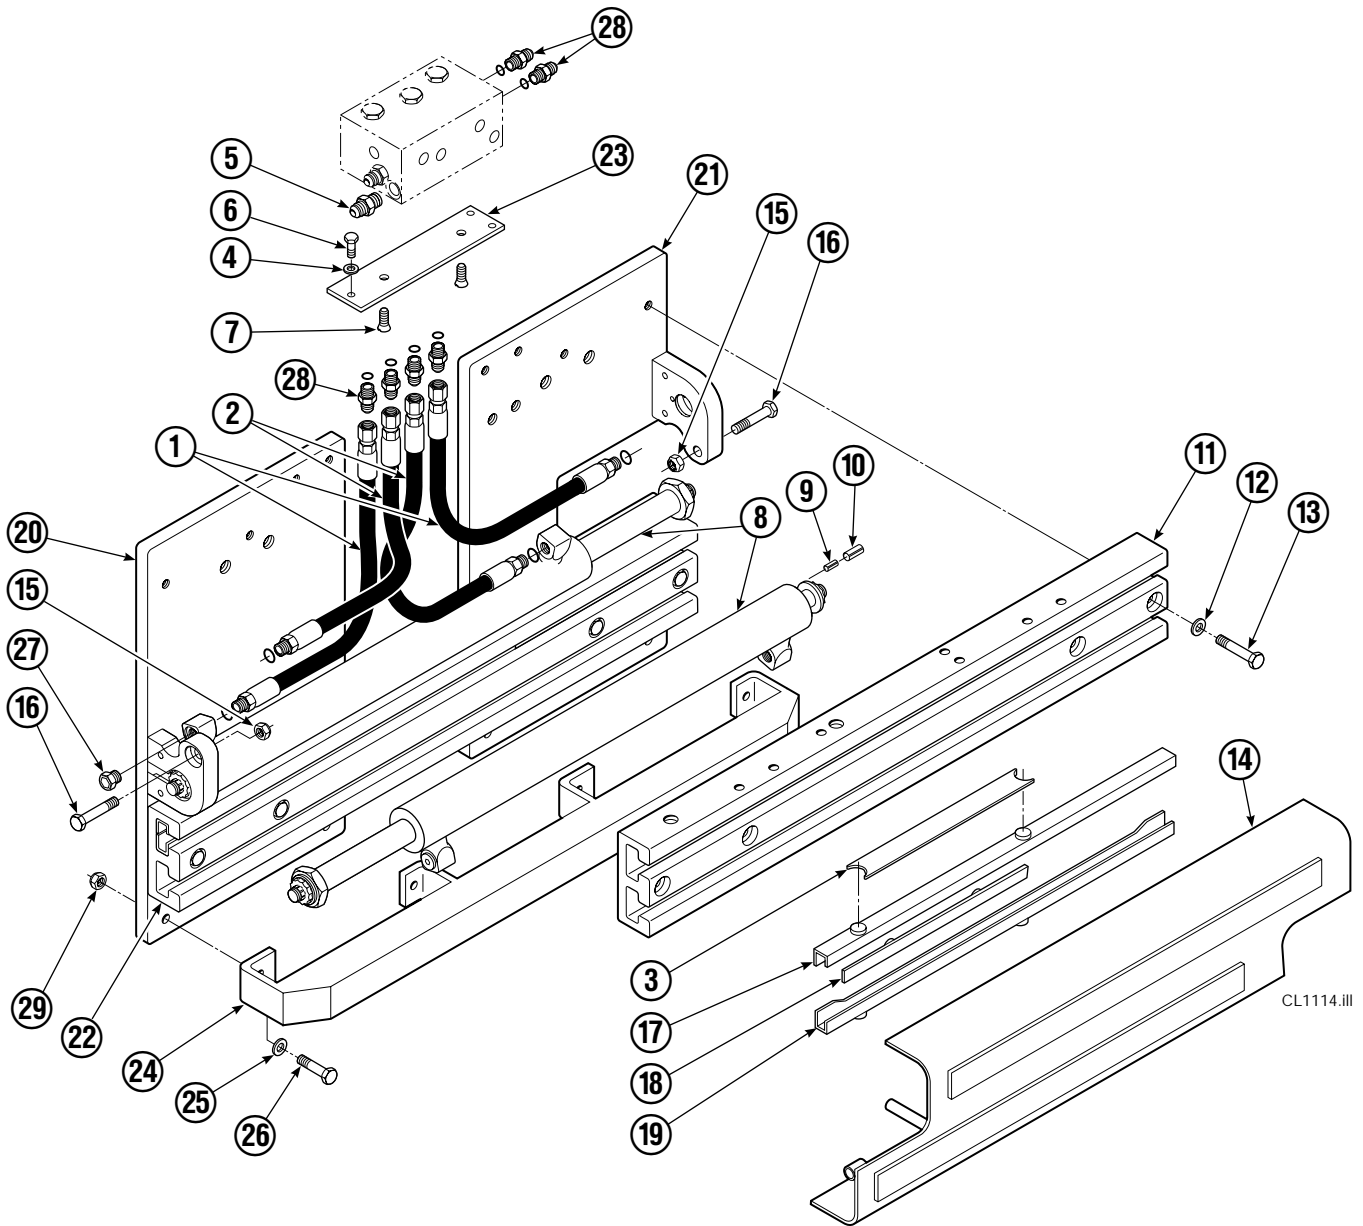

Internet: www.cascorp.com

Safety Decals

REF	QTY	PART NO.	DESCRIPTION
1	1	679150	No Step Decal
2	2	665595	No Hand Hold Decal
3	1	679059	Quick Change Hook Decal

Publications

PART NO.	DESCRIPTION
670487	Service Manual
670834	Operators Guide
670488	Installation Instructions
680664	Servicing Cascade Cylinders-VHS
679929	Tool Catalog
673964	Literature Index Order Form

Base Unit Group

CL1114.iii

35D							
REF	QTY	PART NO.	DESCRIPTION	REF	QTY	PART NO.	DESCRIPTION
		3012891	Base Unit	15	2	763025	Nut, M12
1	2	210436	Hose, 24.75 in.	16	2	768414	Capscrew, M12x65
2	2	210449	Hose, 18.25 in.	17	4	208858	Bearing
3	1	675326	Shim Kit ■	18	4	667663	Bearing
4	2	209021	Washer, M10	19	4	208857	Bearing
5	1	601377	Fitting, 8-8	20	1	3011055	Mounting Plate - RH
6	2	684594	Capscrew, M10x20	21	1	3011054	Mounting Plate - LH
7	2	766646	Capscrew, M10x20	22	1	221417	Frame - Lower
8	2	671573	Cylinder ▲	23	1	669957	Plate
9	2	768953	Roll Pin - Inner	24	1	671545	Bumper - Lower
10	2	769009	Roll Pin - Outer	25	4	683001	Washer, M12
11	1	221280	Frame - Upper	26	4	768556	Capscrew, M12x45
12	16	202251	Washer	27	2	602580	Fitting, 8
13	8	684659	Capscrew, M12x75	28	6	611288	Fitting, 6-8
14	1	672331	Bumper	29	4	688387	Nut, M12

■ Includes two .015 Shims, and eight .020 Shims.

Reference: SK-6390.

▲ See Cylinder page or parts breakdown.

Cylinder

35D			
REF	QTY	PART NO.	DESCRIPTION
		671573	Cylinder Assembly
1	2	6510	Cotter Pin ■
2	2	667624	Nut Retainer ■
3	2	667625	Nut ■
4	1	671574	Shell
5	1	602580	Fitting
6	1	558400	Piston
7	1	2716	O-Ring ▲
8	1	662454	Seal ▲
9	1	667626	Washer
10	1	2787	O-Ring ▲
11	1	615130	Back-Up Ring ▲
12	1	667917	Retainer
13	1	662448	Seal ▲
14	1	638243	Nylon Ring ▲
15	1	636853	Wiper ▲
16	1	668031	Nut
17	1	671571	Rod
18	1	671049	Seal Loader, Piston ▲
19	1	671052	Seal Loader, Retainer ▲
		667995	Service Kit