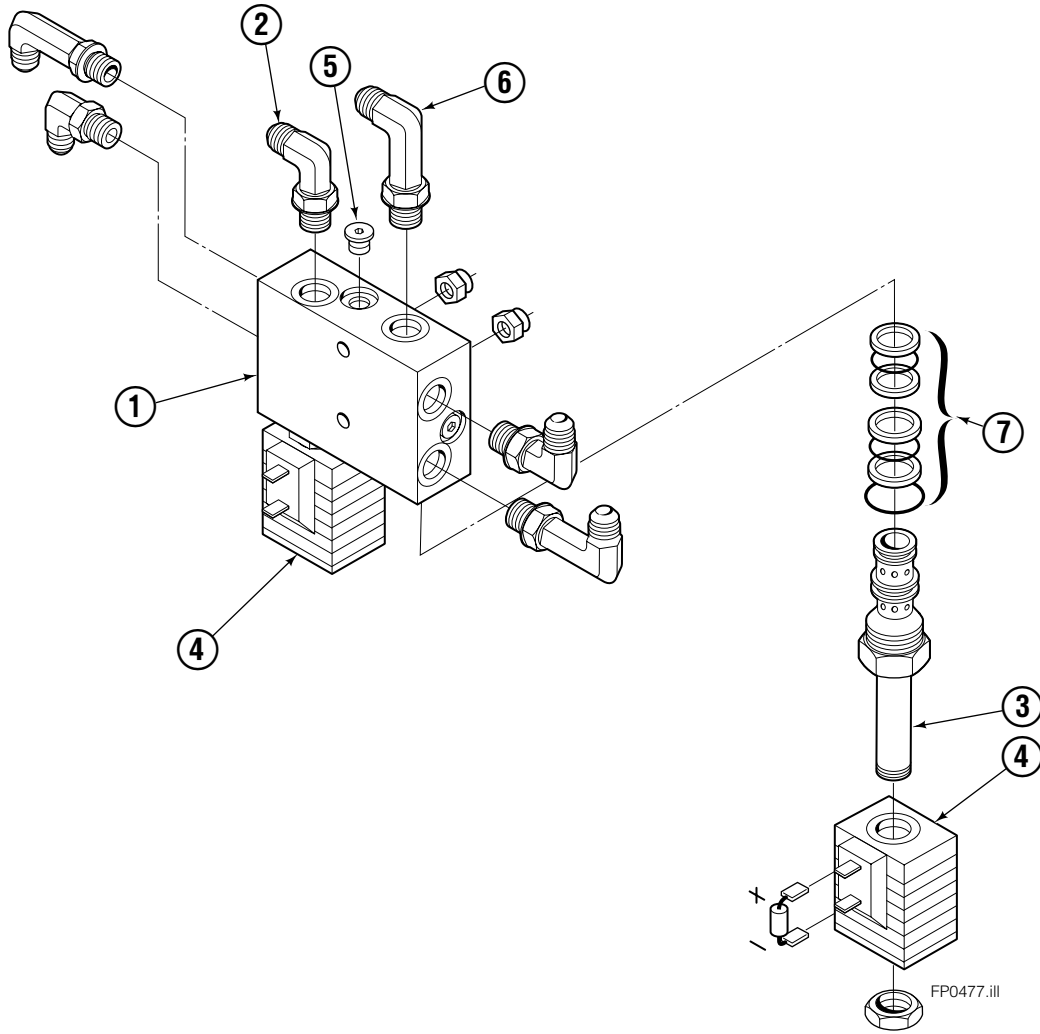

Solenoid Valve

55F			
REF	QTY	PART NO.	DESCRIPTION
		207302	Solenoid Valve
1	1	207303	Valve Body
2	3	601676	Fitting, 6-6
3	2	687305	Solenoid Cartridge
4	2	687306	Coil-12V
4	2	687307	Coil-24V
4	2	687308	Coil-36V
4	2	687309	Coil-48V
4	2	687310	Coil-72V
5	4	663694	Fitting, 3
6	3	207304	Fitting, 6-6
7	1	679991	Service Kit