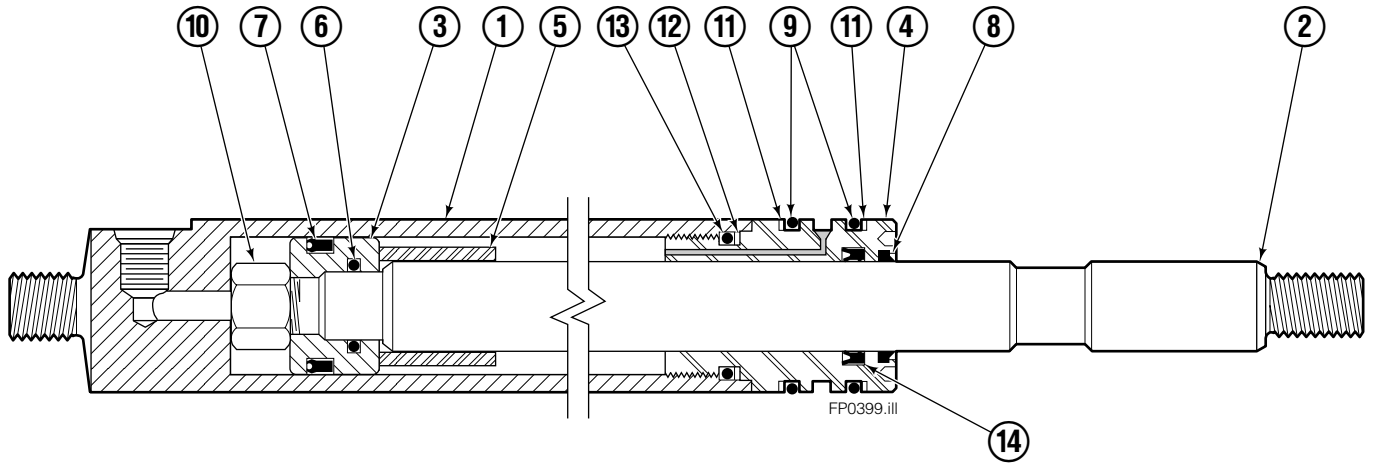

Fork Positioner Assembly

FP0503.iii

Fork Postioner Assembly

150H			
REF	QTY	PART NO.	DESCRIPTION
		6109770	Fork Positioner Assembly
1	1	6109775	Frame
2	2	6102037	Cylinder ◆
3	1	6101808	Center Plate
4	1	6007060	Shim
5	2	6006682	Lug
6	2	6006759	Bushing
7	1	6006894	Fork Carrier – RH
8	1	6006879	Fork Carrier – LH
9	2	604511	Fitting, 6-6
10	2	680030	Lockwasher, M10
11	2	217933	Capscrew, M10 x 45
12	2	200244	Nut, .75
13	1	604510	Plug, 6
14	4	683822	Lockwasher, M12
15	4	202407	Capscrew, M12 x 60
16	4	763025	Nut, M12
17	1	215919	Valve Body
18	4	611288	Fitting, 6-8
19	2	2680	Fitting, 6-6
20	1	611329	Fitting, 6-6
21	1	610892	Fitting, 6-6
22	2	200006	Nut, .625
23	2	6009677	Restrictor Fitting
24	4	768528	Capscrew, M8 x 55
25	4	786881	Nut, M8
26	1	6009745	Tube
27	1	2645	Nut, 6
28	1	6102038	Tube
29	1	6102039	Tube
30	4	3154	Snap Ring
31	2	211223	Sun Valve
32	1	605743	Fitting, 6-6
33	1	6103451	Tube
34	1	6103450	Tube
35	1	207302	Valve ●
36	1	601676	Fitting, 6-6
37	2	204114	Hose, 82"

- ◆ See Cylinder page for parts breakdown.
- See Valve page for parts breakdown.

Cylinder

150H			
REF	QTY	PART NO.	DESCRIPTION
		6102037	Cylinder Assembly
1	1	6102042	Shell
2	1	6102043	Rod
3	1	6006925	Piston
4	1	6006966	Retainer
5	1	6006924	Spacer
6	1	2708	● O-Ring
7	1	663728	● Piston Seal
8	1	636851	● Wiper
9	2	2784	● O-Ring
10	1	667623	Nut, .625
11	2	615127	● Back Up Ring
12	1	615125	● Back Up Ring
13	1	2721	● O-Ring
14	1	6010310	● Rod Seal
		6100214	Service Kit

Sideshifter Assembly

SS0494.ill

150D

REF	QTY	PART NO.	DESCRIPTION	REF	QTY	PART NO.	DESCRIPTION
		6109071	Sideshifter Assembly	9	1	686215	● Clevis Pin
1	4	7403	Grease Fitting	10	4	752903	◆ Capscrew, M16 x 45
2	2	672018	Bearing Segment	11	4	667225	◆ Washer
3	1	686238	Anchor Bracket	12	2	208350	Lower Bearing
4	2	601676	● Fitting, 6-6	13	2	6004779	◆ Lower Hook
5	1	6102054	Faceplate ■	14	1	686214	● Clevis Pin
6	1	686243	Cylinder ▲	15	1	6024818	● Washer - Restrictor
7	4	678990	◆ Nut			672022	Service Kit - Items 1 & 2
8	2	686217	● Cotter Pin				