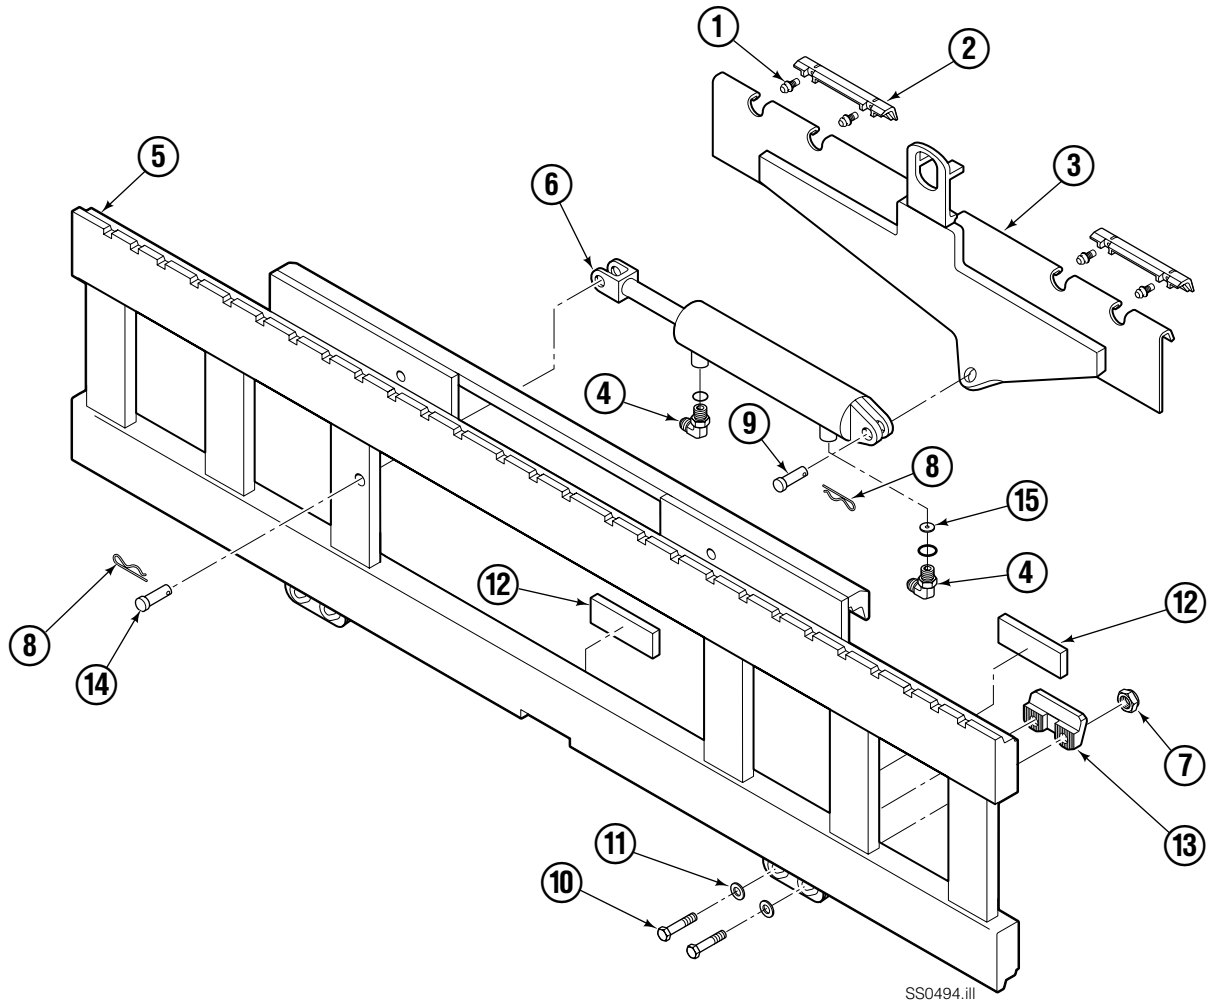

Sideshifter Assembly

SS0494.ill

150D

REF	QTY	PART NO.	DESCRIPTION	REF	QTY	PART NO.	DESCRIPTION
		6109071	Sideshifter Assembly	9	1	686215	● Clevis Pin
1	4	7403	Grease Fitting	10	4	752903	◆ Capscrew, M16 x 45
2	2	672018	Bearing Segment	11	4	667225	◆ Washer
3	1	686238	Anchor Bracket	12	2	208350	Lower Bearing
4	2	601676	● Fitting, 6-6	13	2	6004779	◆ Lower Hook
5	1	6102054	Faceplate ■	14	1	686214	● Clevis Pin
6	1	686243	Cylinder ▲	15	1	6024818	● Washer - Restrictor
7	4	678990	◆ Nut			672022	Service Kit - Items 1 & 2
8	2	686217	● Cotter Pin				