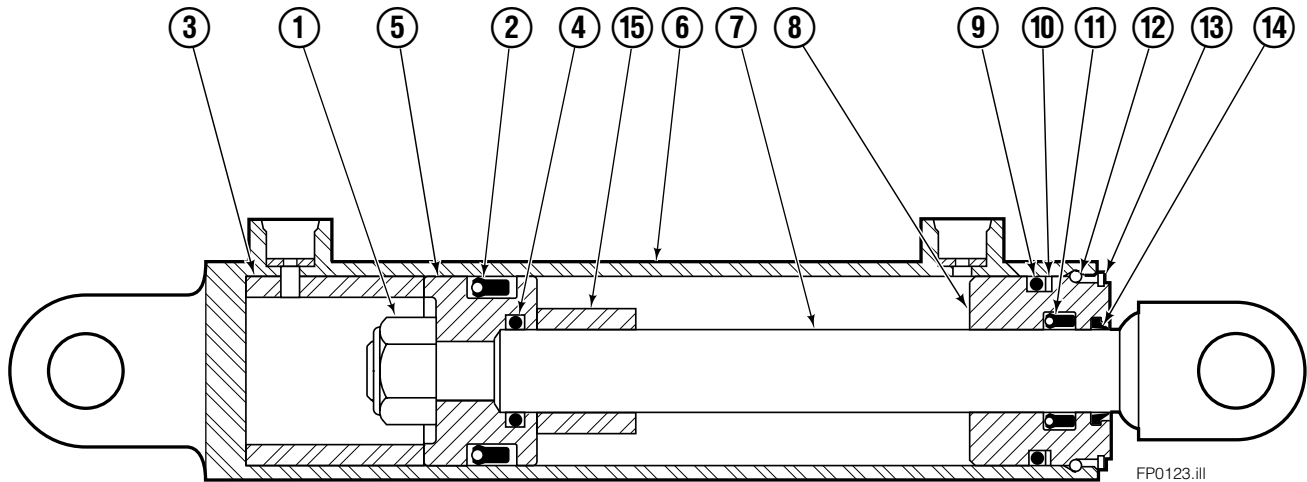

Sideshifter Assembly

SS0494.ill

150D

REF	QTY	PART NO.	DESCRIPTION	REF	QTY	PART NO.	DESCRIPTION
		6109071	Sideshifter Assembly	9	1	686215	● Clevis Pin
1	4	7403	Grease Fitting	10	4	752903	◆ Capscrew, M16 x 45
2	2	672018	Bearing Segment	11	4	667225	◆ Washer
3	1	686238	Anchor Bracket	12	2	208350	Lower Bearing
4	2	601676	● Fitting, 6-6	13	2	6004779	◆ Lower Hook
5	1	6102054	Faceplate ■	14	1	686214	● Clevis Pin
6	1	686243	Cylinder ▲	15	1	6024818	● Washer - Restrictor
7	4	678990	◆ Nut			672022	Service Kit - Items 1 & 2
8	2	686217	● Cotter Pin				

■ If the Faceplate needs replacing, your best value is to order the complete Sideshifter Assembly.

▲ See Cylinder page for parts breakdown.

● Included in Common Parts 6100729.

◆ Included in Lower Hook Group 6106298.

Reference: S-21039, R-5.

Sideshift Cylinder

REF	QTY	PART NO.	DESCRIPTION
		686243	Cylinder Assembly
1	1	561012	Nut
2	1	662457	■ Seal
3	1	564562	Spacer – Head
4	1	2718	■ O-Ring
5	1	561427	Piston
6	1	561419	Shell
7	1	561422	Rod
8	1	561428	Retainer
9	1	2791	■ O-Ring
10	1	615134	■ Back-up Ring
11	1	662449	■ Seal
12	1	561429	Retaining Ring
13	1	7215	Snap Ring
14	1	626468	■ Wiper
15	1	---	Spacer – Rod
		561430	Service Kit