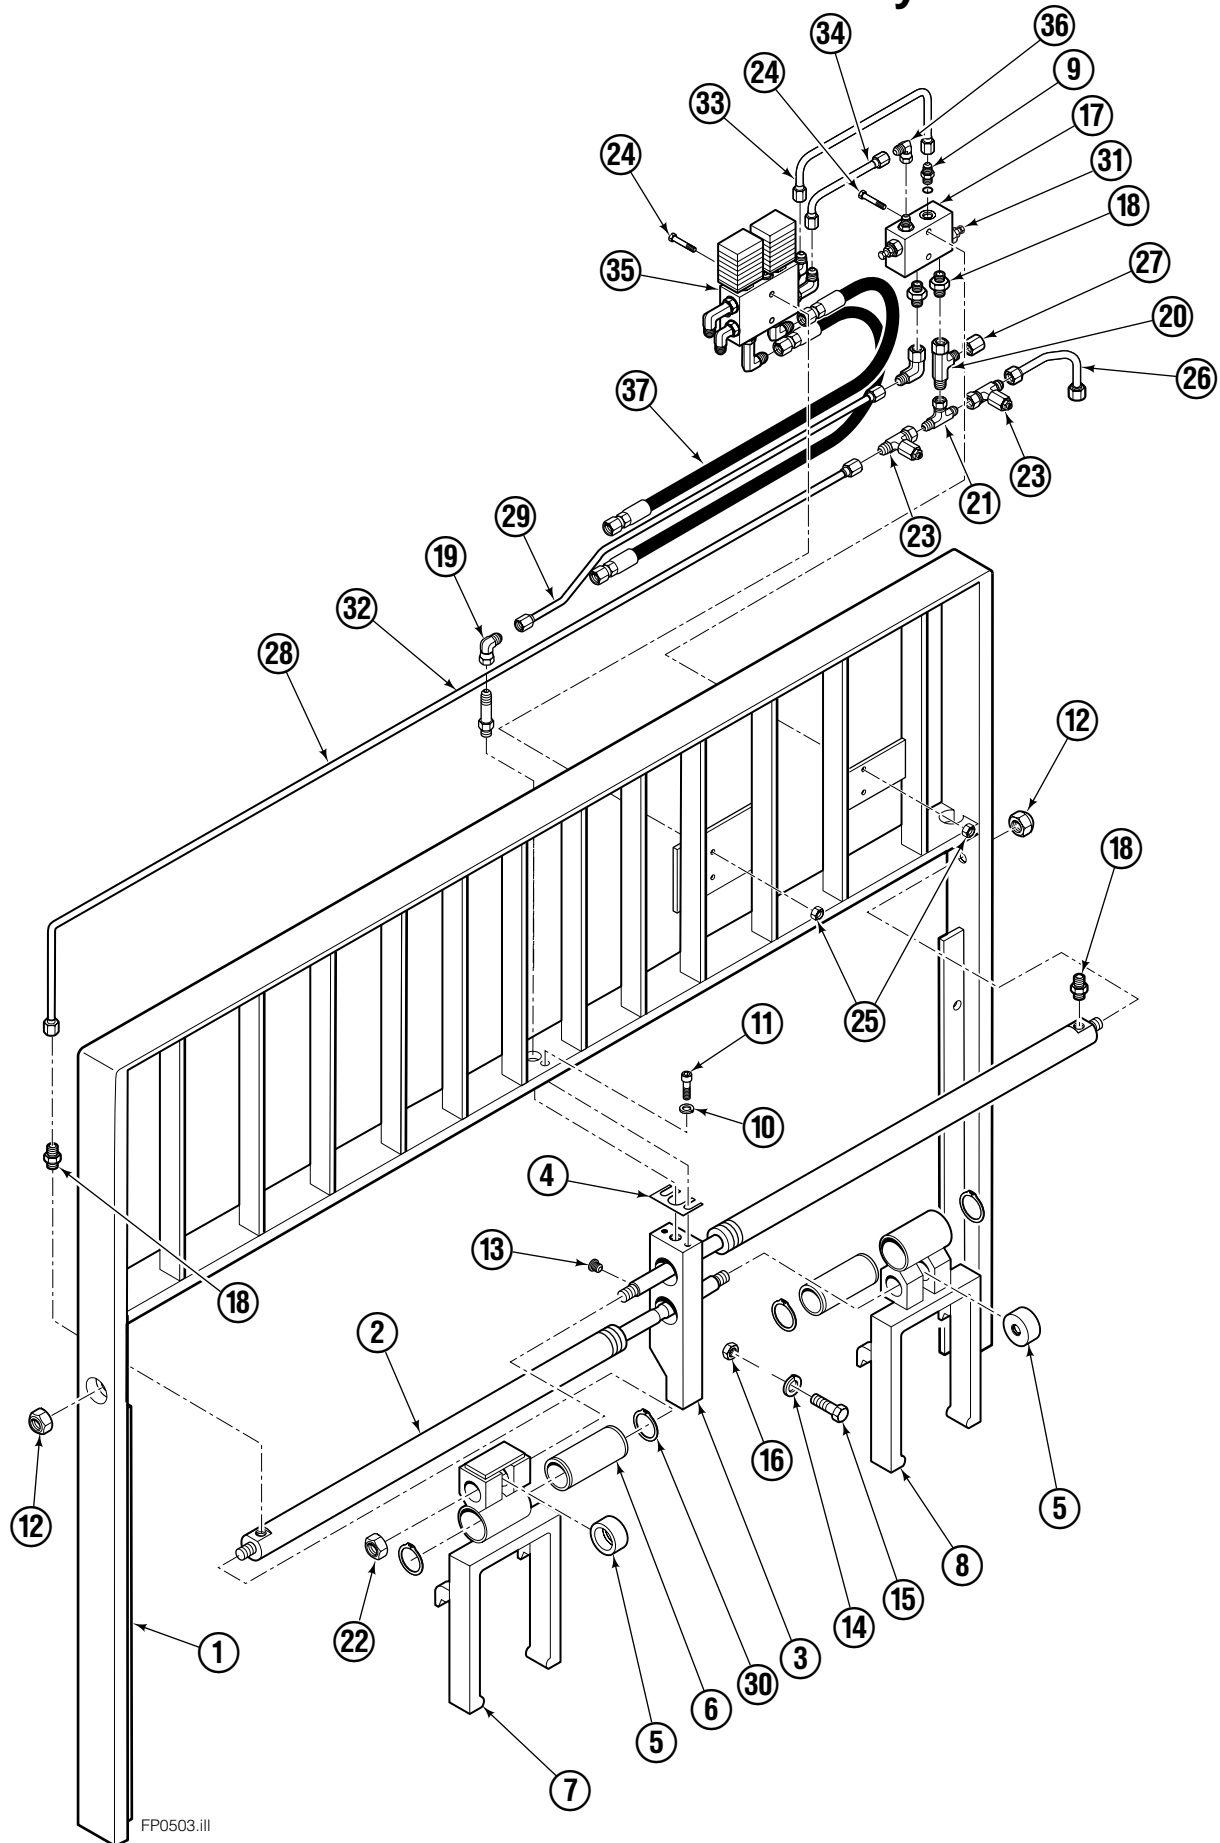

OR

Write: Cascade Corporation, P.O. Box 20187, Portland, OR 97220

Internet: www.cascorp.com

About This Manual

Introduction

This Manual shows the parts breakdown for the 150H Fork Positioner. Locate the nameplate on the left side of the backrest. If the nameplate is missing all necessary information is stamped into the backrest at the same location. The serial number must be supplied when ordering replacement parts for this product.

Fork Positioner Assembly

FP0503.iii

Fork Postioner Assembly

150H			
REF	QTY	PART NO.	DESCRIPTION
		6109770	Fork Positioner Assembly
1	1	6109775	Frame
2	2	6102037	Cylinder ◆
3	1	6101808	Center Plate
4	1	6007060	Shim
5	2	6006682	Lug
6	2	6006759	Bushing
7	1	6006894	Fork Carrier – RH
8	1	6006879	Fork Carrier – LH
9	2	604511	Fitting, 6-6
10	2	680030	Lockwasher, M10
11	2	217933	Capscrew, M10 x 45
12	2	200244	Nut, .75
13	1	604510	Plug, 6
14	4	683822	Lockwasher, M12
15	4	202407	Capscrew, M12 x 60
16	4	763025	Nut, M12
17	1	215919	Valve Body
18	4	611288	Fitting, 6-8
19	2	2680	Fitting, 6-6
20	1	611329	Fitting, 6-6
21	1	610892	Fitting, 6-6
22	2	200006	Nut, .625
23	2	6009677	Restrictor Fitting
24	4	768528	Capscrew, M8 x 55
25	4	786881	Nut, M8
26	1	6009745	Tube
27	1	2645	Nut, 6
28	1	6102038	Tube
29	1	6102039	Tube
30	4	3154	Snap Ring
31	2	211223	Sun Valve
32	1	605743	Fitting, 6-6
33	1	6103451	Tube
34	1	6103450	Tube
35	1	207302	Valve ●
36	1	601676	Fitting, 6-6
37	2	204114	Hose, 82"

- ◆ See Cylinder page for parts breakdown.
- See Valve page for parts breakdown.

Cylinder

150H			
REF	QTY	PART NO.	DESCRIPTION
		6102037	Cylinder Assembly
1	1	6102042	Shell
2	1	6102043	Rod
3	1	6006925	Piston
4	1	6006966	Retainer
5	1	6006924	Spacer
6	1	2708	● O-Ring
7	1	663728	● Piston Seal
8	1	636851	● Wiper
9	2	2784	● O-Ring
10	1	667623	Nut, .625
11	2	615127	● Back Up Ring
12	1	615125	● Back Up Ring
13	1	2721	● O-Ring
14	1	6010310	● Rod Seal
		6100214	Service Kit