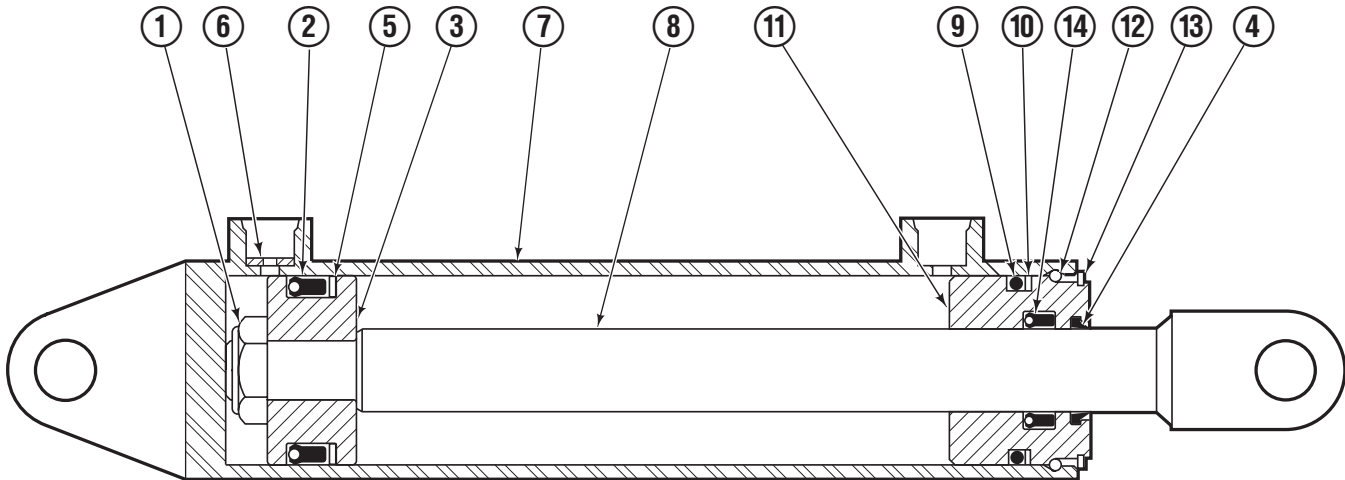

Sideshift Cylinder

FP0029.ill

REF	QTY	PART NO.	DESCRIPTION
		676649	Cylinder Assembly
1	1	553717	Nut
■ 2	1	662456	Seal
3	1	553527	Piston
■ 4	1	636852	Wiper
■ 5	1	649817	Back-up Ring
6	1	564226	Washer (orifice .085)
7	1	676776	Shell
8	1	553530	Rod
■ 9	1	2789	O-Ring
■ 10	1	615132	Back-up Ring
11	1	553528	Retainer
12	1	553688	Retaining Ring
13	1	7211	Snap Ring
■ 14	1	662447	Seal
		553866	Service Kit

■ Included in Service Kit 553866.