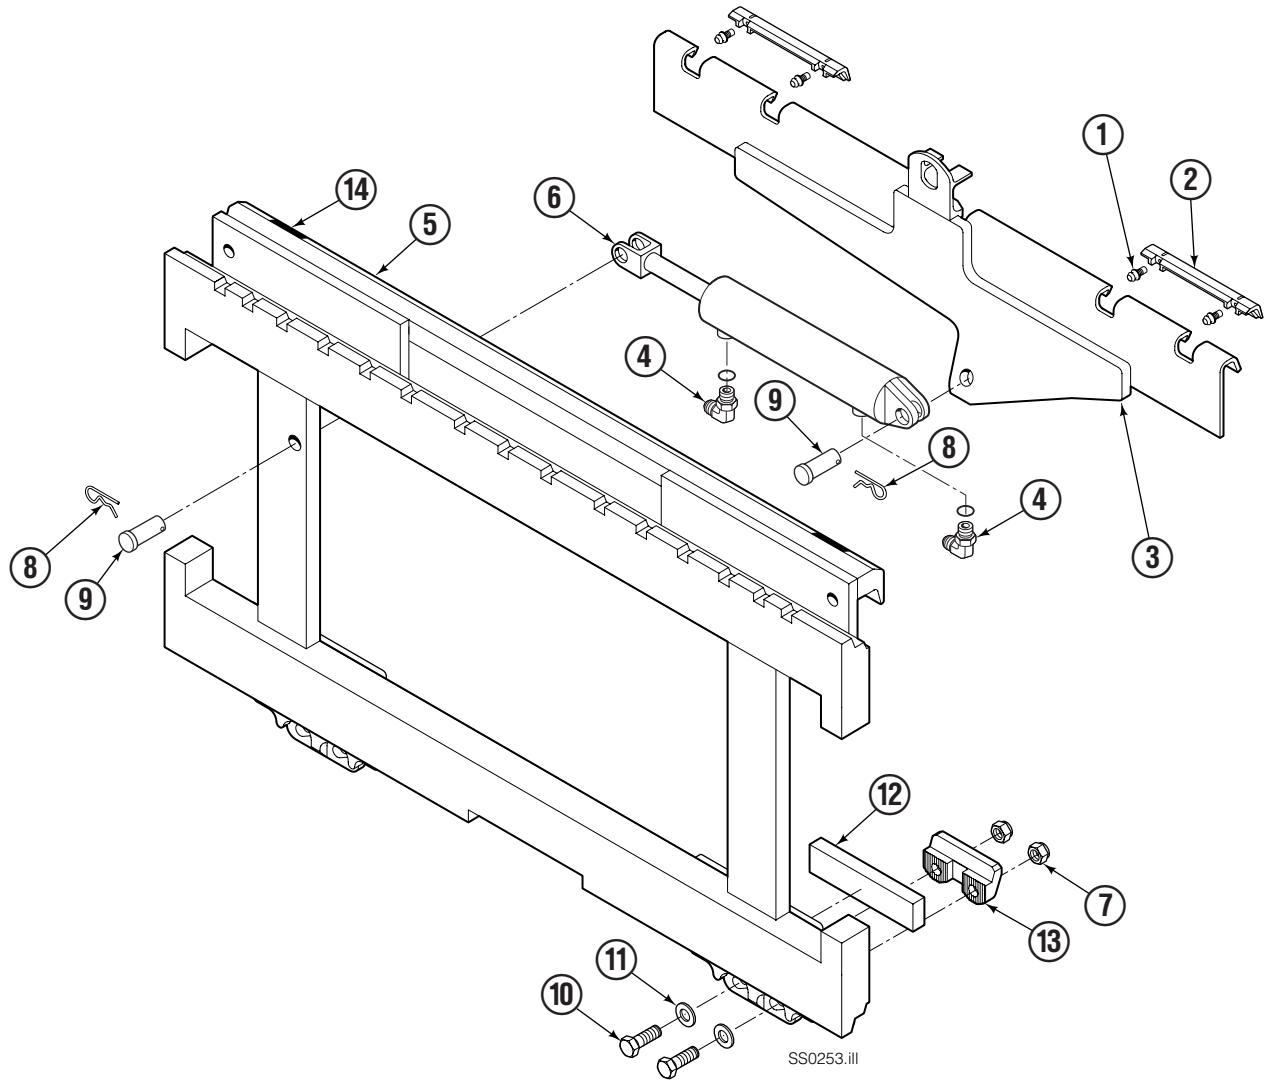

# Safety Decals

120D	
PART NO.	DESCRIPTION
679150	'No Step' Decal
221906	'Pinch Point' Decal

# Sideshifter Group

120D			
REF	QTY	PART NO.	DESCRIPTION
		220675	Sideshift Assembly
1	4	7403	Grease Fitting ▲
2	2	672018	Bearing Segment ▲
3	1	216362	Anchor Bracket
4	2	601676	Fitting, 6-6
5	1	216556	Faceplate ■
6	1	676649	Cylinder Assembly ●
7	4	678990	Nut, M16
8	2	672726	Cotter Pin
9	2	678528	Clevis Pin
10	4	752903	Capscrew, M16 x 45
11	4	667225	Washer
12	2	208350	Lower Bearing
13	2	204186	Lower Hook
14	2	221906	Fork Stop Decal