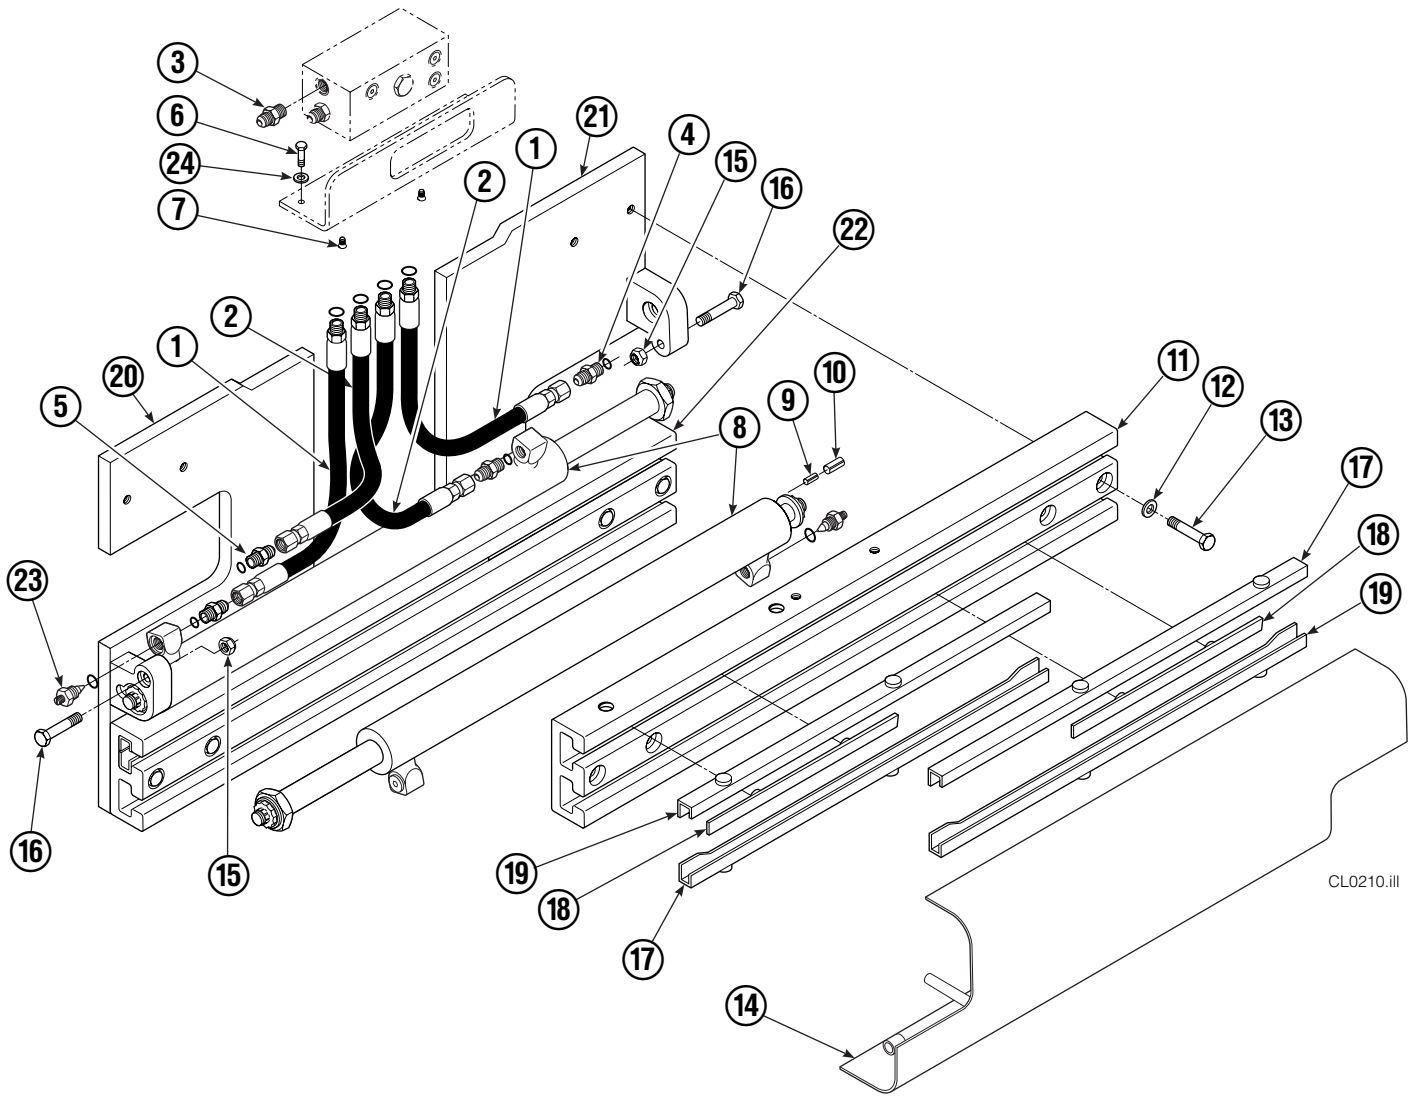

Internet: www.cascorp.com

Safety Decals

REF	QTY	PART NO.	DESCRIPTION
1	1	679150	No Step Decal
2	2	665595	No Hand Hold Decal
3	1	679059	Quick Change Hook Decal

Publications

PART NO.	DESCRIPTION
669224	Service Manual
672944	Operators Guide
668987	Installation Instructions
680664	Servicing Cascade Cylinders-VHS
679929	Tool Catalog
673964	Literature Index Order Form

Base Unit Group

CL0210.ill

50D							
REF	QTY	PART NO.	DESCRIPTION	REF	QTY	PART NO.	DESCRIPTION
		681233	Base Unit Group	13	8	667644	Capscrew
1	2	210436	Hose, 24.75 in.	14	1	667664	Bumper
2	2	210441	Hose, 21.25 in.	15	2	665707	Nut, 1/2 in. ID
3	1	601377	Fitting, 8-8	16	2	640699	Capscrew, 1/2 NC x 2.75
4	2	686369	Fitting	17	4	668904	Bearing
5	2	611288	Fitting, 6-8	18	4	667663	Bearing
6	2	671222	Capscrew, 3/8 NC x .75	19	4	668905	Bearing
7	2	4750	Capscrew, 3/8 NC x .75	20	1	680628	Mounting Plate - RH
8	2	667666	Cylinder ▲	21	1	680627	Mounting Plate - LH
9	2	7882	Roll Pin - Inner	22	1	674167	Frame - Lower
10	2	7961	Roll Pin - Outer	23	2	667609	Restrictor Cartridge ●
11	1	667659	Frame - Upper	24	2	6230	Washer
12	8	667225	Washer				

50D			
REF	QTY	PART NO.	DESCRIPTION
		667666	Cylinder Assembly
1	2	6511	Cotter Pin ■
2	2	667667	Nut Retainer ■
3	2	667668	Nut ■
4	1	553760	Shell
5	1	602580	Fitting
6	1	558402	Piston
7	1	2722	O-Ring ▲
8	1	557376	Seal ▲
9	1	2791	O-Ring ▲
10	1	615134	Back-Up Ring ▲
11	1	667675	Retainer
12	1	662451	Seal ▲
13	1	638246	Nylon Ring ▲
14	1	564930	Wiper ▲
15	1	561012	Nut
16	1	667670	Rod
17	1	667676	Washer
18	1	—	Spacer
19	1	667609	Restrictor Cartridge ●
20	1	671049	Seal Loader, Piston ▲
21	1	671052	Seal Loader, Retainer ▲
		667723	Service Kit