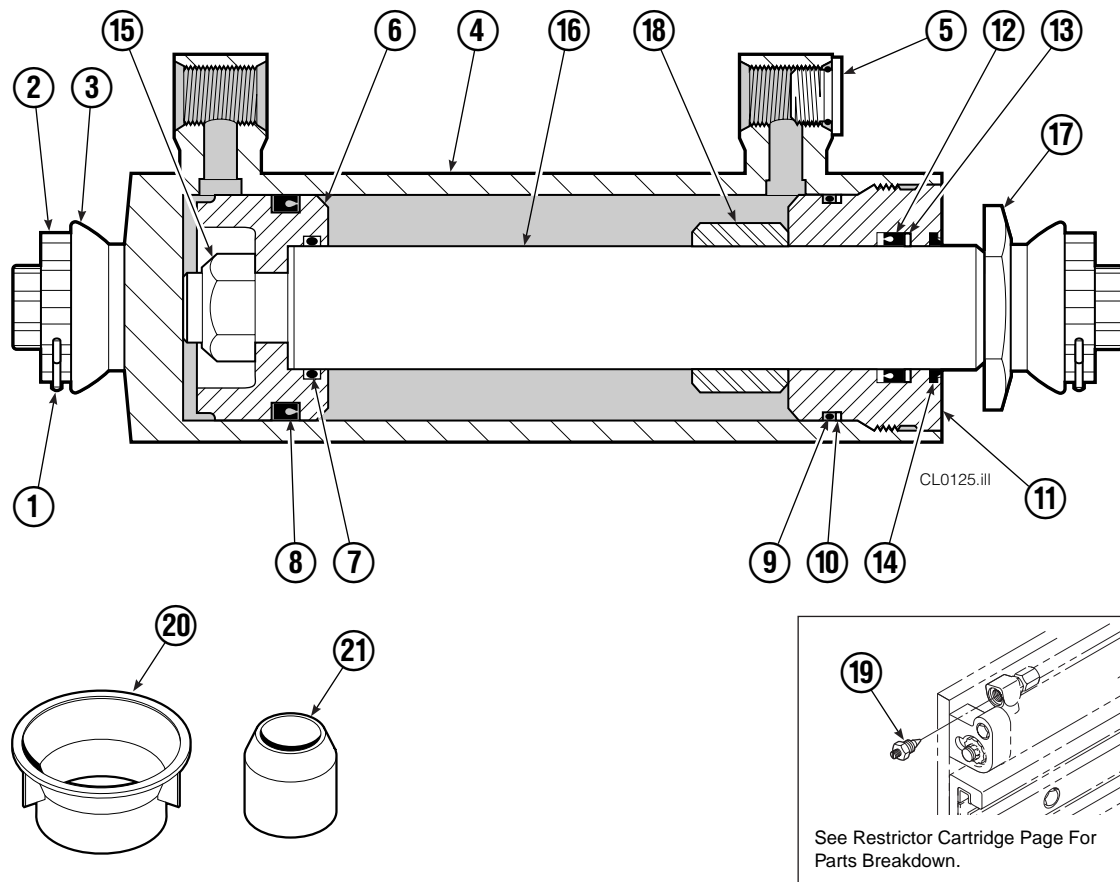

Cylinder

See Restrictor Cartridge Page For Parts Breakdown.

50D			
REF	QTY	PART NO.	DESCRIPTION
		667666	Cylinder Assembly
1	2	6511	Cotter Pin ■
2	2	667667	Nut Retainer ■
3	2	667668	Nut ■
4	1	553760	Shell
5	1	602580	Fitting
6	1	558402	Piston
7	1	2722	O-Ring ▲
8	1	557376	Seal ▲
9	1	2791	O-Ring ▲
10	1	615134	Back-Up Ring ▲
11	1	667675	Retainer
12	1	662451	Seal ▲
13	1	638246	Nylon Ring ▲
14	1	564930	Wiper ▲
15	1	561012	Nut
16	1	667670	Rod
17	1	667676	Washer
18	1	—	Spacer
19	1	667609	Restrictor Cartridge ●
20	1	671049	Seal Loader, Piston ▲
21	1	671052	Seal Loader, Retainer ▲
		667723	Service Kit

▲ Included in Service Kit 667723.

■ Included in Nut Service Kit 668925.

● Not included in Cylinder Assembly.

Reference: S-7666.