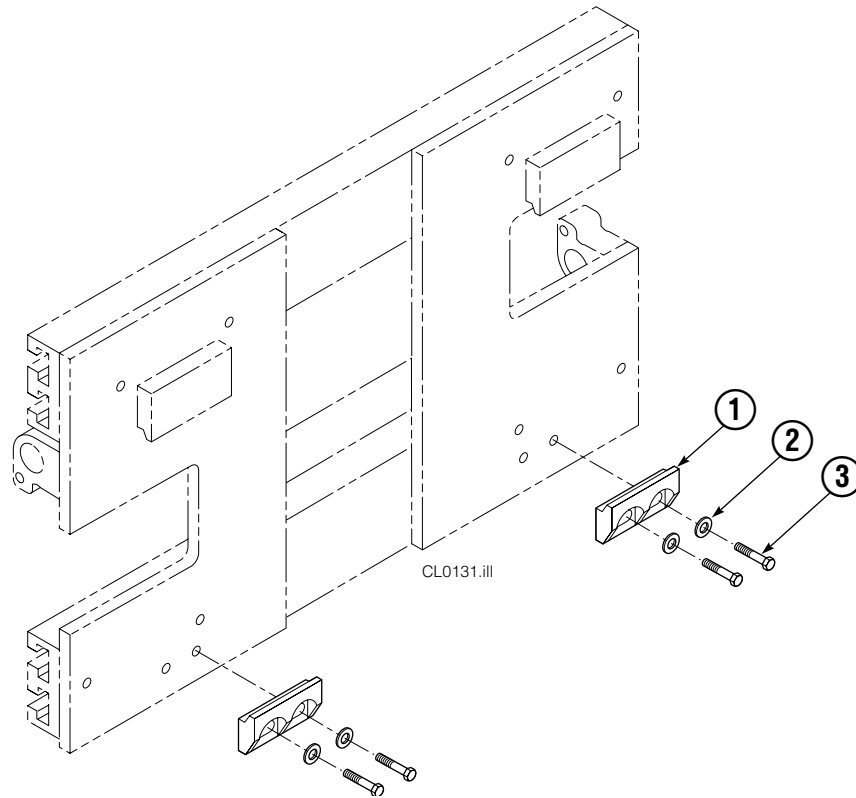

REF	QTY	PART NO.	DESCRIPTION
		667609	Restrictor Cartridge
1	1	2701	O-Ring
2	1	667611	Plunger
3	1	2841	O-Ring
4	1	667610	Plug - Special
5	1	5716	Jam Nut

Drum Arms

ARM CAPSCREW EXTENSION TOOL Required for proper torquing of capscrews		
	50D	667669

50D			
REF	QTY	PART NO.	DESCRIPTION
		319095	Drum Arm Group ●
1	1	319097	Arm Weldment - RH
2	1	319096	Arm Weldment - LH
3	24	607105	Capscrew
4	4	667700	Arm Bar

● Includes items 1, 2 and 3.

Bolt-On Mounting Group