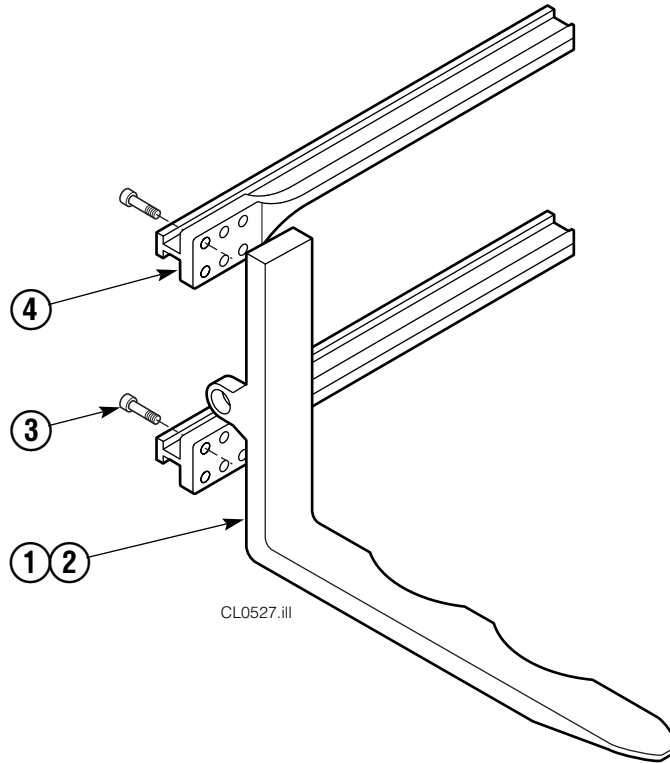

Base Unit Group

CL0210.ill

50D							
REF	QTY	PART NO.	DESCRIPTION	REF	QTY	PART NO.	DESCRIPTION
		681233	Base Unit Group	13	8	667644	Capscrew
1	2	210436	Hose, 24.75 in.	14	1	667664	Bumper
2	2	210441	Hose, 21.25 in.	15	2	665707	Nut, 1/2 in. ID
3	1	601377	Fitting, 8-8	16	2	640699	Capscrew, 1/2 NC x 2.75
4	2	686369	Fitting	17	4	668904	Bearing
5	2	611288	Fitting, 6-8	18	4	667663	Bearing
6	2	671222	Capscrew, 3/8 NC x .75	19	4	668905	Bearing
7	2	4750	Capscrew, 3/8 NC x .75	20	1	680628	Mounting Plate - RH
8	2	667666	Cylinder ▲	21	1	680627	Mounting Plate - LH
9	2	7882	Roll Pin - Inner	22	1	674167	Frame - Lower
10	2	7961	Roll Pin - Outer	23	2	667609	Restrictor Cartridge ●
11	1	667659	Frame - Upper	24	2	6230	Washer
12	8	667225	Washer				

▲ Included in Service Kit 667723.

■ Included in Nut Service Kit 668925.

● Not included in Cylinder Assembly.

Reference: S-7666.

Valve Group Sideshift

REF	QTY	PART NO.	DESCRIPTION	REF	QTY	PART NO.	DESCRIPTION
		668915	Valve Group – Sideshift	10	1	678270	Check Valve – VPO
		668865	Check Valve – Sideshift ▲	11	2	604511	Fitting, 6-6
1	1	667490	Special Fitting	12	2	667609	Restrictor Cartridge
2	1	2841	O-Ring ●	13	1	669999	Bracket
3	1	667471	Spool	14	1	670002	Guard – 25D/35D
4	3	609455	Fitting, 5	14	1	670000	Guard – 50D
5	1	668866	Valve Body	14	1	200812	Guard – 40D
6	1	604510	Fitting, 6	15	4	677828	Capscrew, 1/2 NC x 1.00
7	2	667516	Service Kit ●	16	4	667910	Washer
8	1	661347	Service Kit ●	17	1	676343	Regeneration Elimination Plug ■
9	2	659058	Check Valve – PO			668868	Service Kit

▲ Includes items 1– 10 only.

● Included in Service Kit 668868.

■ For eliminating regeneration circuit only. See Tech. Bulletin 121.

Reference: SK-5302, Valve Guard Groups 670005, 670006.

Restrictor Cartridge

REF	QTY	PART NO.	DESCRIPTION
		667609	Restrictor Cartridge
1	1	2701	O-Ring
2	1	667611	Plunger
3	1	2841	O-Ring
4	1	667610	Plug - Special
5	1	5716	Jam Nut

Drum Arms

ARM CAPSCREW EXTENSION TOOL Required for proper torquing of capscrews		
	50D	667669