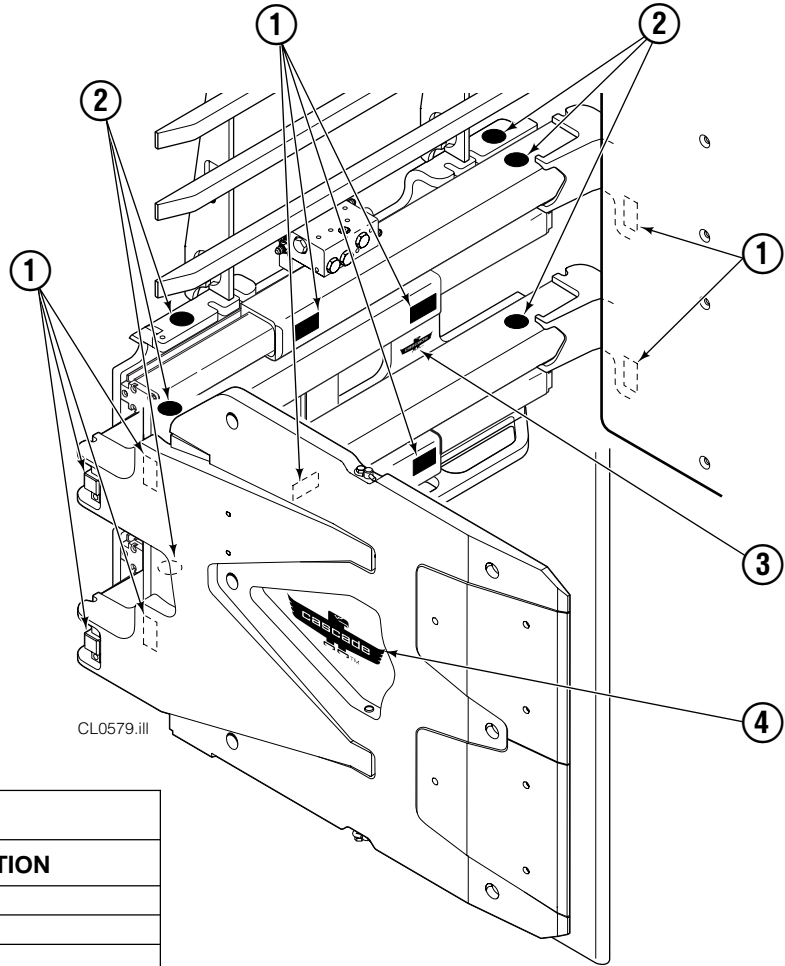

Internet: www.cascorp.com

Decals

CL0579.ill

30E			
REF	QTY	PART NO.	DESCRIPTION
1	12	665595	No Hand Hold Decal
2	6	679150	No Step Decal
3	1	211274	Eagle - 80 mm
4	2	211276	Eagle - 240 mm

Publications

30E	
PART NO.	DESCRIPTION
	Parts Manual
215204	Service Manual
210273	Operator's Guide
212116	Installation Instructions
679929	Tool Catalog
673964	Literature Index Order Form

Base Unit Group

30E							
REF	QTY	PART NO.	DESCRIPTION	REF	QTY	PART NO.	DESCRIPTION
		217495	Base Unit Group	9	4	210489	Rod End Anchor ●
1	4	210117	Cylinder ▲	10	8	213735	Bearing Spacer
2	4	217001	T-Bar	11	4	210140	Bearing Retainer
3	28	211689	Capscrew, M12 x 30 GR 10.9	12	4	787375	Capscrew, M8 x 20
4	4	209741	Rod End ●	13	1	212500	Bumper
5	8	768303	Capscrew, M10 x 35 ●	14	4	209120	Bearing
6	8	210490	Retainer Half Ring ●	15	4	209119	Bearing
7	1	216997	Baseplate – LH	16	8	211128	Capscrew, M16 x 30 GR 10.9
8	1	216998	Baseplate – RH			213856	Service Kit

▲ See Cylinder page for parts breakdown.

● Included in Cylinder Rod Anchor Kit 213856.

Reference: SK-6089.

Cylinder

30E							
REF	QTY	PART NO.	DESCRIPTION	REF	QTY	PART NO.	DESCRIPTION
		210117	Cylinder Assembly	8	2	210053	O-Ring ▲
1	1	210118	Cylinder/Shell	9	2	210050	Back-Up Ring ▲
2	1	4157-820	Rod	10	1	212477	Seal ▲
3	1	213783	Cap	11	1	209808	Seal ▲
4	8	768208	Capscrew, M8 x 25	12	2	214053	O-Ring ▲
5	1	209809	Bearing ▲	13	1	562131	Wiper ▲
6	1	787375	Capscrew, M8 x 20			210090	Service Kit
7	1	212452	Retainer				