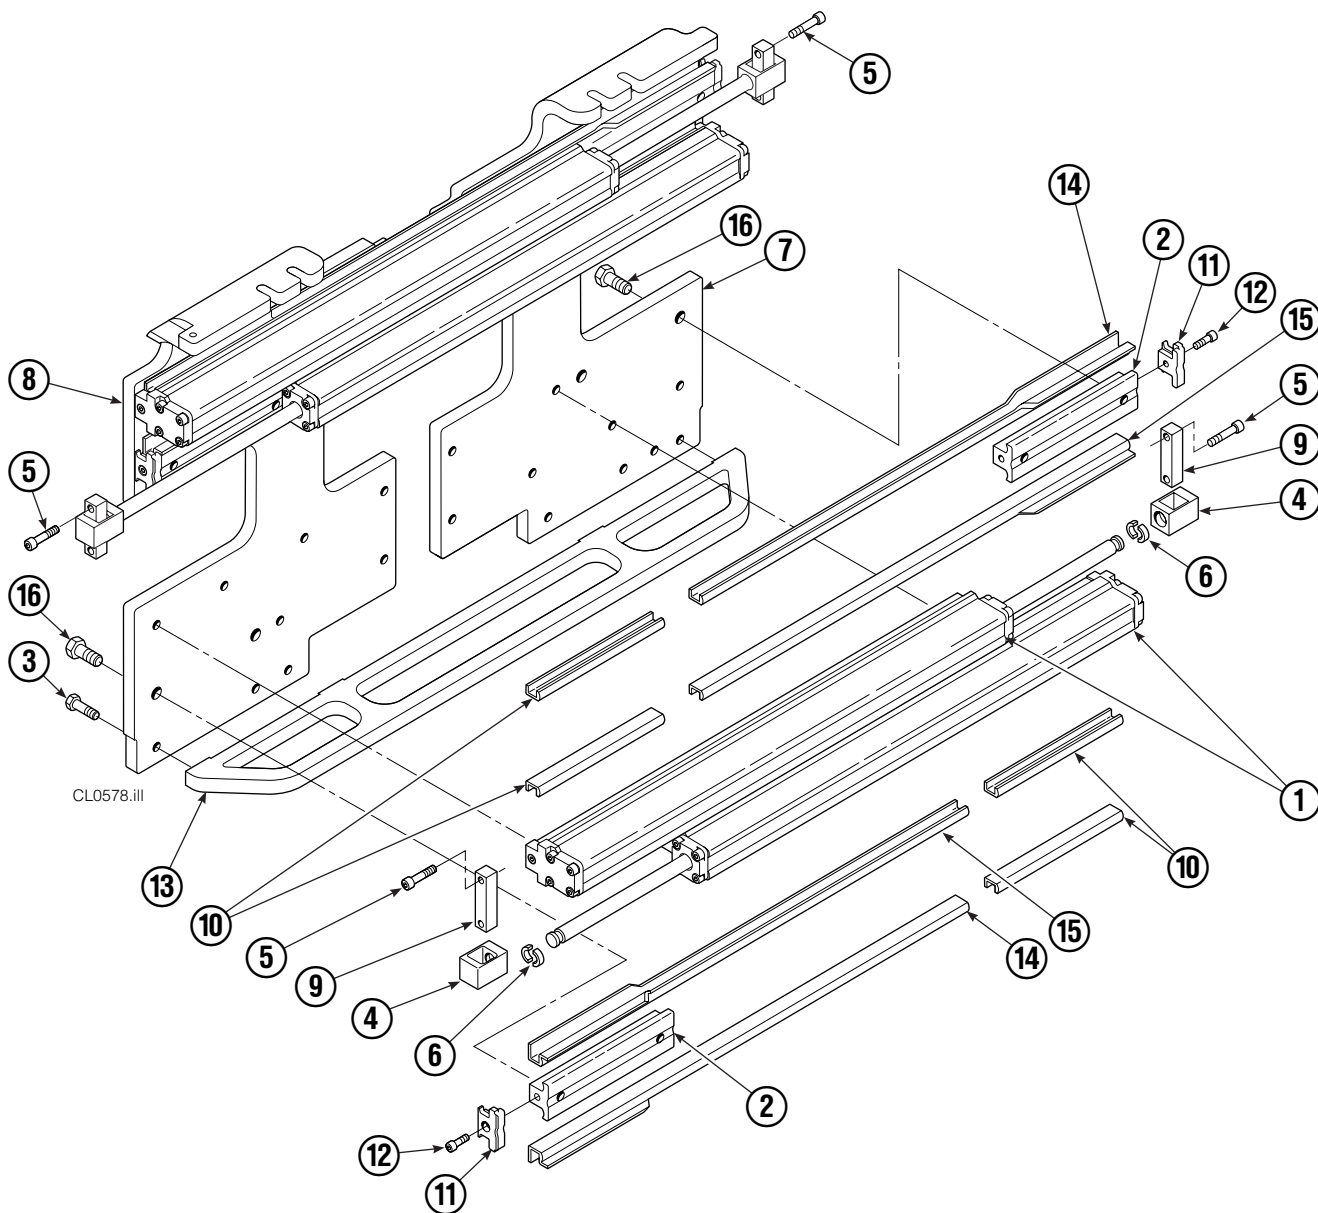

Internet: www.cascorp.com

Decals

CL0579.ill

30E			
REF	QTY	PART NO.	DESCRIPTION
1	12	665595	No Hand Hold Decal
2	6	679150	No Step Decal
3	1	211274	Eagle - 80 mm
4	2	211276	Eagle - 240 mm

Publications

30E	
PART NO.	DESCRIPTION
	Parts Manual
215204	Service Manual
210273	Operator's Guide
212116	Installation Instructions
679929	Tool Catalog
673964	Literature Index Order Form

Base Unit Group

30E							
REF	QTY	PART NO.	DESCRIPTION	REF	QTY	PART NO.	DESCRIPTION
		217495	Base Unit Group	9	4	210489	Rod End Anchor ●
1	4	210117	Cylinder ▲	10	8	213735	Bearing Spacer
2	4	217001	T-Bar	11	4	210140	Bearing Retainer
3	28	211689	Capscrew, M12 x 30 GR 10.9	12	4	787375	Capscrew, M8 x 20
4	4	209741	Rod End ●	13	1	212500	Bumper
5	8	768303	Capscrew, M10 x 35 ●	14	4	209120	Bearing
6	8	210490	Retainer Half Ring ●	15	4	209119	Bearing
7	1	216997	Baseplate – LH	16	8	211128	Capscrew, M16 x 30 GR 10.9
8	1	216998	Baseplate – RH			213856	Service Kit

▲ See Cylinder page for parts breakdown.

● Included in Cylinder Rod Anchor Kit 213856.

Reference: SK-6089.

Cylinder

30E							
REF	QTY	PART NO.	DESCRIPTION	REF	QTY	PART NO.	DESCRIPTION
		210117	Cylinder Assembly	8	2	210053	O-Ring ▲
1	1	210118	Cylinder/Shell	9	2	210050	Back-Up Ring ▲
2	1	4157-820	Rod	10	1	212477	Seal ▲
3	1	213783	Cap	11	1	209808	Seal ▲
4	8	768208	Capscrew, M8 x 25	12	2	214053	O-Ring ▲
5	1	209809	Bearing ▲	13	1	562131	Wiper ▲
6	1	787375	Capscrew, M8 x 20			210090	Service Kit
7	1	212452	Retainer				