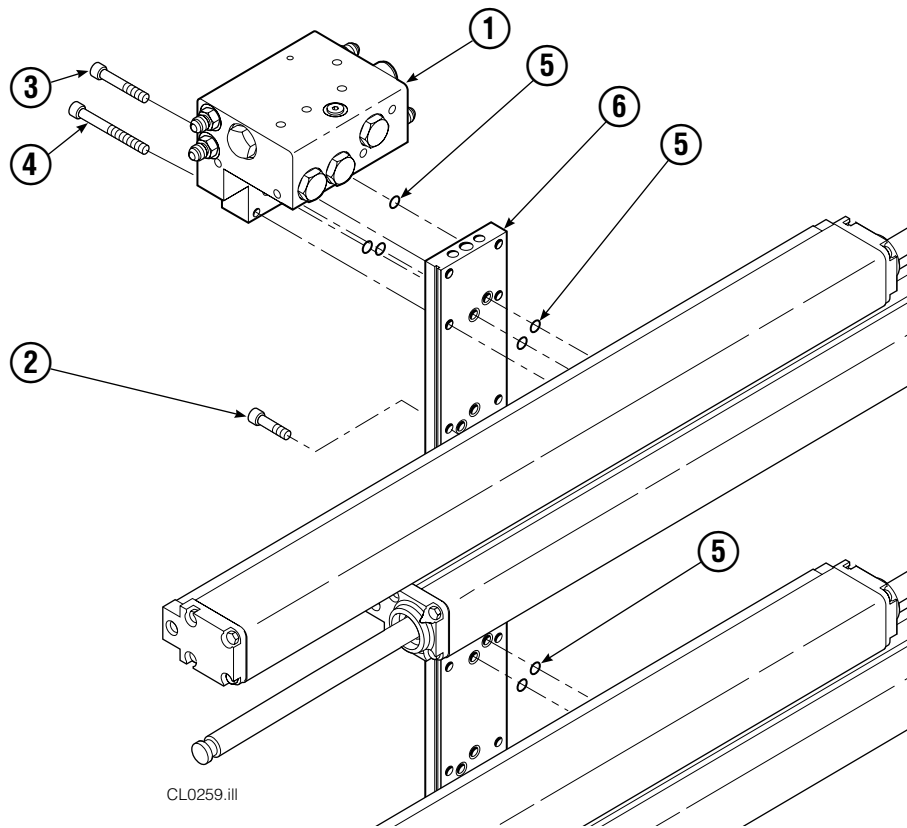

Hydraulic Group

CL0259.ill

30E			
REF	QTY	PART NUMBER	DESCRIPTION
		399990	Valve Group
		212983	Manifold Group
1	1	397275	Valve Assembly ▲
2	6	768208	Capscrew, M8 x 25
3	2	768797	Capscrew, M8 x 40
4	2	768800	Capscrew, M8 x 60
5	11	214053	O-Ring
6	1	212974	Manifold
7	2	604510	Fitting, 6 ●

▲ See Valve page for parts breakdown.

● Used to plug sideshifting ports.

Reference: SK-6090.