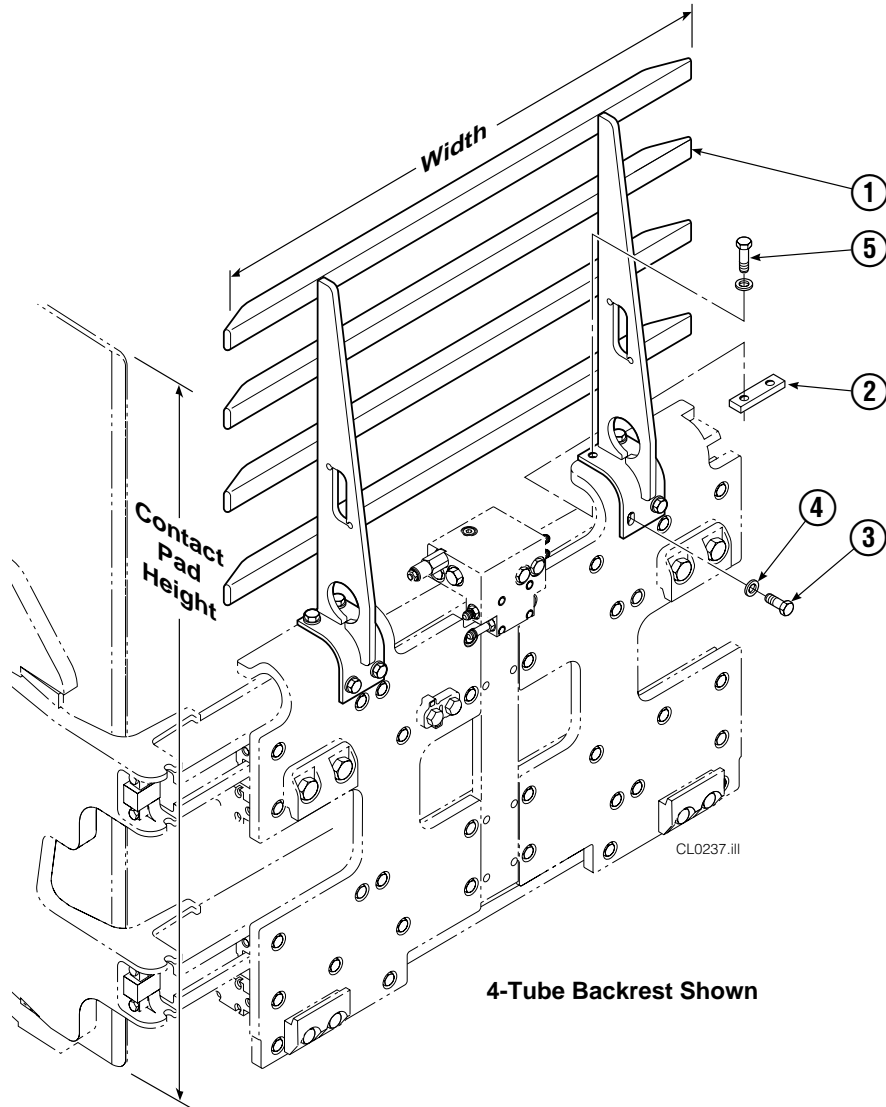

▲ See Valve page for parts breakdown.

● Used to plug sideshifting ports.

Reference: SK-6090.

Valve

Sideshifting Without Regeneration

30E			
REF	QTY	PART NO.	DESCRIPTION
		397275	Valve Assembly
1	1	397274	Valve Body
2	1	214405	Crossover Relief Valve
3	4	682170	Seal Kit ▲
4	1	679988	Shuttle Valve
5	1	679991	Seal Kit ▲
6	3	6025134	Check Valve
7	3	215756	Piston
8	1	609234	Fitting, 4
9	5	604511	Fitting, 6-6 ●
10	1	605743	Fitting, 6-6 ●
		210452	Valve Service Kit

▲ Included in Valve Service Kit 397316.

● Included in Fitting Group 212978.

Arms and Pads

CL1742.ill

Left Hand Assembly Shown

30E			
REF	QTY	CONTACT PAD WIDTH	DESCRIPTION
		47.2 in. (1200 mm)	
1	2	210481	Contact Pad – 47 in. (1200 mm) Height
2	1	212003	Arm – LH
3	1	212004	Arm – RH
4	1	210403	Stabilizer – LH
5	1	210406	Stabilizer – RH
6	2	210180	Filler Block – LH Upper/RH Lower
7	2	210179	Filler Block – LH Lower/RH Upper
8	1	217491	Shim Kit

Common Parts

REF	QTY	PART NO.	DESCRIPTION	REF	QTY	PART NO.	DESCRIPTION
9	4	203405	Capscrew, M10 x 16	15	12	766646	Capscrew, M10 x 20
10	4	210161	Pin	16	12	768706	Capscrew, M12 x 35
11	4	787372	Capscrew, M8 x 20	17	12	221409	Nut, M12
12	4	682999	Eye Pin	18	▲	673841	Contact Pad Repair Kit
13	8	675620	Washer, M10	19	1	675626	Bushing Driver Tool
14	8	200590	Bushing	20	2	210154	Spring

S-4246, S-4217, Stabilizer Group 210409.
Common Parts 210495.

▲ Repairs one hole.

Backrest Group

33E				
REF	QTY	CONTACT PAD HEIGHT		DESCRIPTION
		47 in. (1200 mm) – 3 -Tube		
1	1	210525		Backrest ▲ – 40 in. (1016 mm) width
2	2	210155		Plate
3	4	211689		Capscrew, M12 x 30
4	8	202251		Washer, M12
5	4	206174		Capscrew, M12 x 45