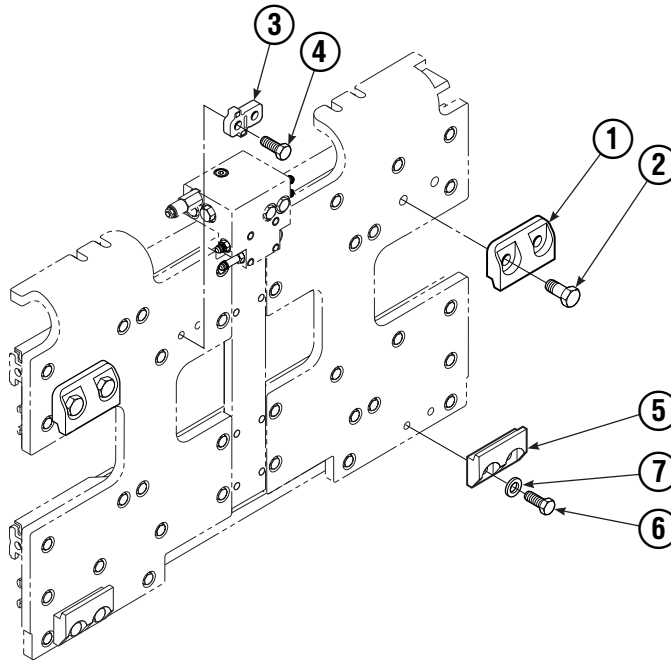

▲ See Valve page for parts breakdown.

● Used to plug sideshifting ports.

Reference: SK-6090.

Valve

Sideshifting Without Regeneration

30E			
REF	QTY	PART NO.	DESCRIPTION
		397275	Valve Assembly
1	1	397274	Valve Body
2	1	214405	Crossover Relief Valve
3	4	682170	Seal Kit ▲
4	1	679988	Shuttle Valve
5	1	679991	Seal Kit ▲
6	3	6025134	Check Valve
7	3	215756	Piston
8	1	609234	Fitting, 4
9	5	604511	Fitting, 6-6 ●
10	1	605743	Fitting, 6-6 ●
		210452	Valve Service Kit

Common Parts

REF	QTY	PART NO.	DESCRIPTION	REF	QTY	PART NO.	DESCRIPTION
9	4	203405	Capscrew, M10 x 16	15	12	766646	Capscrew, M10 x 20
10	4	210161	Pin	16	12	768706	Capscrew, M12 x 35
11	4	787372	Capscrew, M8 x 20	17	12	221409	Nut, M12
12	4	682999	Eye Pin	18	▲	673841	Contact Pad Repair Kit
13	8	675620	Washer, M10	19	1	675626	Bushing Driver Tool
14	8	200590	Bushing	20	2	210154	Spring

S-4246, S-4217, Stabilizer Group 210409.
Common Parts 210495.

▲ Repairs one hole.

Backrest Group

33E				
REF	QTY	CONTACT PAD HEIGHT		DESCRIPTION
		47 in. (1200 mm) – 3 -Tube		
1	1	210525		Backrest ▲ – 40 in. (1016 mm) width
2	2	210155		Plate
3	4	211689		Capscrew, M12 x 30
4	8	202251		Washer, M12
5	4	206174		Capscrew, M12 x 45

▲ Backrest without Solenoid Adaption mounting.
Reference: 211448 (items 2 thru 5), S-4198, S-4265.

Bolt-On Mounting Group

CL0236.iii

33E			
REF	QTY	ITA II	DESCRIPTION
		PART NO.	
		211162	Upper Mounting Group ▲
		211173	Lower Mounting Group ●
1	2	210491	Upper Hook
2	4	768577	Capscrew, M20 x 35
3	1	212999	Center Key
4	2	211129	Capscrew, M16 x 35
5	2	675968	Lower Hook
6	4	211128	Capscrew, M16 x 30
7	4	211179	Washer, M16