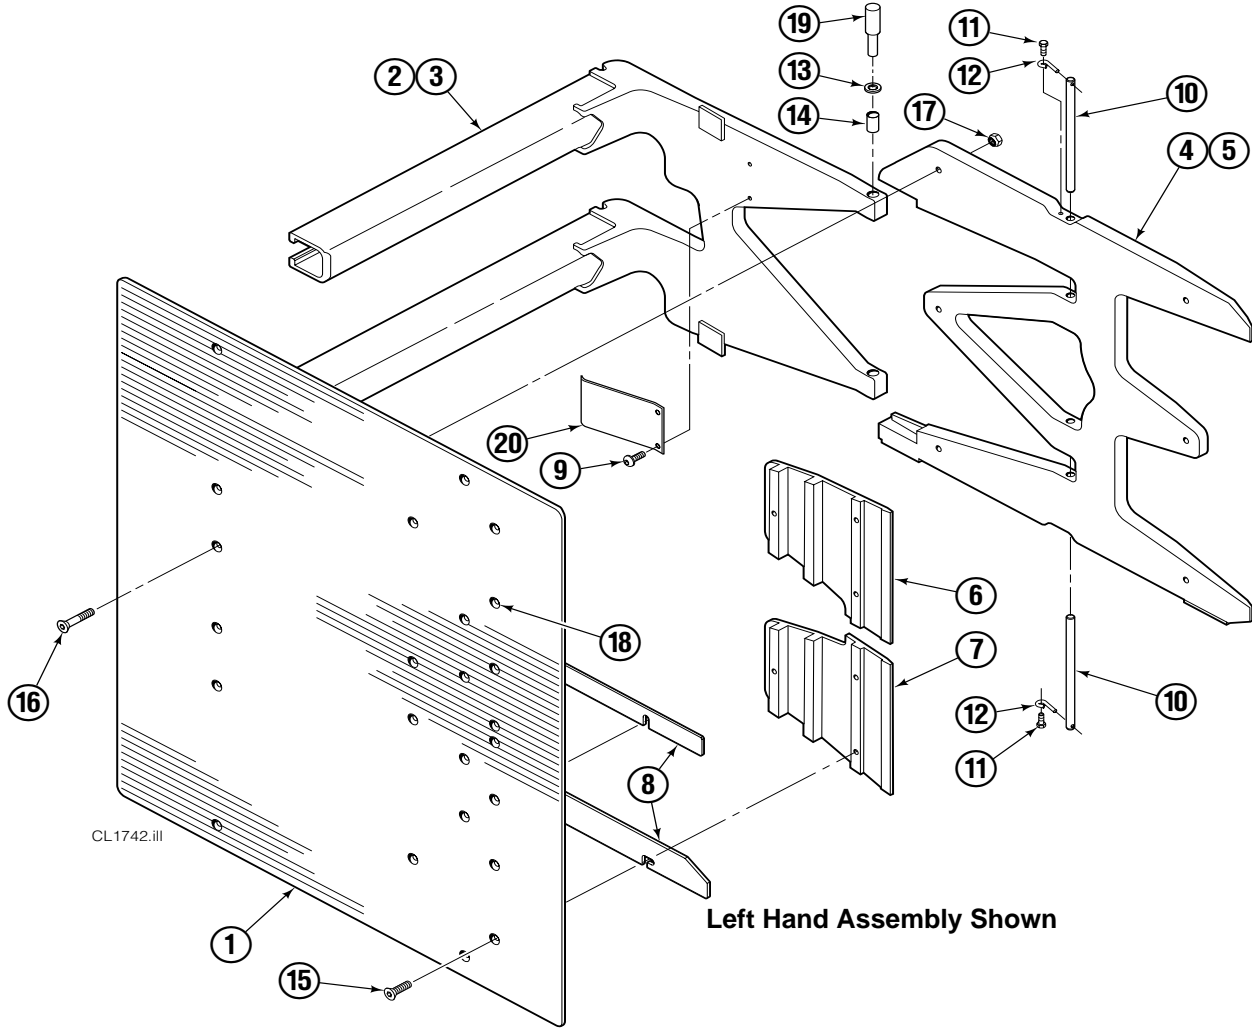

▲ See Cylinder page for parts breakdown.

● Included in Cylinder Rod Anchor Kit 213856.

Reference: SK-6089.

Cylinder

30E							
REF	QTY	PART NO.	DESCRIPTION	REF	QTY	PART NO.	DESCRIPTION
		210117	Cylinder Assembly	8	2	210053	O-Ring ▲
1	1	210118	Cylinder/Shell	9	2	210050	Back-Up Ring ▲
2	1	4157-820	Rod	10	1	212477	Seal ▲
3	1	213783	Cap	11	1	209808	Seal ▲
4	8	768208	Capscrew, M8 x 25	12	2	214053	O-Ring ▲
5	1	209809	Bearing ▲	13	1	562131	Wiper ▲
6	1	787375	Capscrew, M8 x 20			210090	Service Kit
7	1	212452	Retainer				

▲ See Valve page for parts breakdown.

● Used to plug sideshifting ports.

Reference: SK-6090.

Valve

Sideshifting Without Regeneration

30E			
REF	QTY	PART NO.	DESCRIPTION
		397275	Valve Assembly
1	1	397274	Valve Body
2	1	214405	Crossover Relief Valve
3	4	682170	Seal Kit ▲
4	1	679988	Shuttle Valve
5	1	679991	Seal Kit ▲
6	3	6025134	Check Valve
7	3	215756	Piston
8	1	609234	Fitting, 4
9	5	604511	Fitting, 6-6 ●
10	1	605743	Fitting, 6-6 ●
		210452	Valve Service Kit

▲ Included in Valve Service Kit 397316.

● Included in Fitting Group 212978.

Arms and Pads

CL1742.ill

Left Hand Assembly Shown

30E			
REF	QTY	CONTACT PAD WIDTH	DESCRIPTION
		47.2 in. (1200 mm)	
1	2	210481	Contact Pad – 47 in. (1200 mm) Height
2	1	212003	Arm – LH
3	1	212004	Arm – RH
4	1	210403	Stabilizer – LH
5	1	210406	Stabilizer – RH
6	2	210180	Filler Block – LH Upper/RH Lower
7	2	210179	Filler Block – LH Lower/RH Upper
8	1	217491	Shim Kit