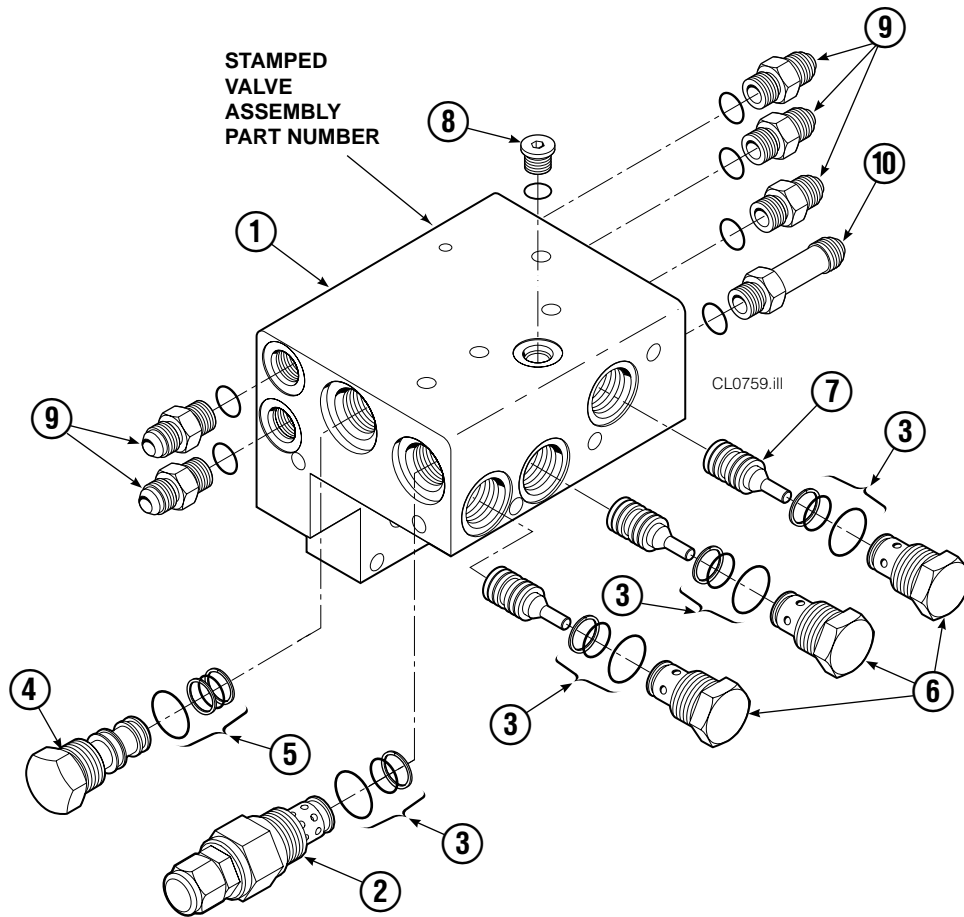

Base Unit Group

30E							
REF	QTY	PART NO.	DESCRIPTION	REF	QTY	PART NO.	DESCRIPTION
		217495	Base Unit Group	9	4	210489	Rod End Anchor ●
1	4	210117	Cylinder ▲	10	8	213735	Bearing Spacer
2	4	217001	T-Bar	11	4	210140	Bearing Retainer
3	28	211689	Capscrew, M12 x 30 GR 10.9	12	4	787375	Capscrew, M8 x 20
4	4	209741	Rod End ●	13	1	212500	Bumper
5	8	768303	Capscrew, M10 x 35 ●	14	4	209120	Bearing
6	8	210490	Retainer Half Ring ●	15	4	209119	Bearing
7	1	216997	Baseplate – LH	16	8	211128	Capscrew, M16 x 30 GR 10.9
8	1	216998	Baseplate – RH			213856	Service Kit

▲ See Cylinder page for parts breakdown.

● Included in Cylinder Rod Anchor Kit 213856.

Reference: SK-6089.

Cylinder

30E							
REF	QTY	PART NO.	DESCRIPTION	REF	QTY	PART NO.	DESCRIPTION
		210117	Cylinder Assembly	8	2	210053	O-Ring ▲
1	1	210118	Cylinder/Shell	9	2	210050	Back-Up Ring ▲
2	1	4157-820	Rod	10	1	212477	Seal ▲
3	1	213783	Cap	11	1	209808	Seal ▲
4	8	768208	Capscrew, M8 x 25	12	2	214053	O-Ring ▲
5	1	209809	Bearing ▲	13	1	562131	Wiper ▲
6	1	787375	Capscrew, M8 x 20			210090	Service Kit
7	1	212452	Retainer				

▲ Included in Service Kit 210090.

Reference: S-4644, S-4643.

Hydraulic Group

CL0259.ill

30E			
REF	QTY	PART NUMBER	DESCRIPTION
		399990	Valve Group
		212983	Manifold Group
1	1	397275	Valve Assembly ▲
2	6	768208	Capscrew, M8 x 25
3	2	768797	Capscrew, M8 x 40
4	2	768800	Capscrew, M8 x 60
5	11	214053	O-Ring
6	1	212974	Manifold
7	2	604510	Fitting, 6 ●

▲ See Valve page for parts breakdown.

● Used to plug sideshifting ports.

Reference: SK-6090.

Valve

Sideshifting Without Regeneration

30E			
REF	QTY	PART NO.	DESCRIPTION
		397275	Valve Assembly
1	1	397274	Valve Body
2	1	214405	Crossover Relief Valve
3	4	682170	Seal Kit ▲
4	1	679988	Shuttle Valve
5	1	679991	Seal Kit ▲
6	3	6025134	Check Valve
7	3	215756	Piston
8	1	609234	Fitting, 4
9	5	604511	Fitting, 6-6 ●
10	1	605743	Fitting, 6-6 ●
		210452	Valve Service Kit