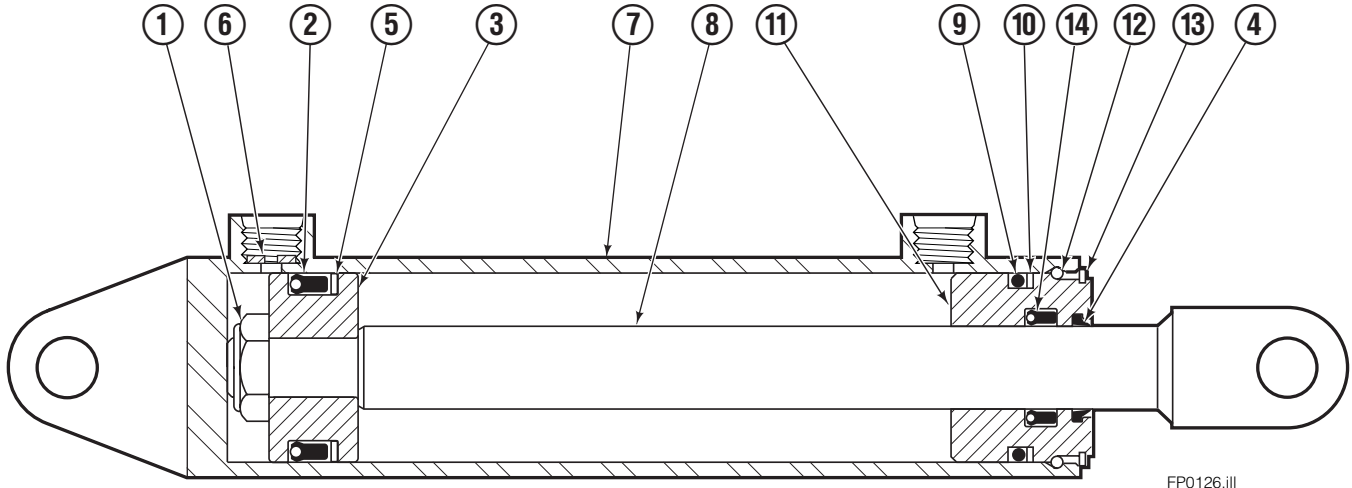

■ Carriage width

● See Threaded Assembly group for parts breakdown.

▲ See Valve group for parts breakdown.

Reference: S-5892, Common Parts 205821.

Threaded Assembly

60E			
REF	QTY	PART NO.	DESCRIPTION
		205658	Threaded Assembly
1	1	204591	Acme Thread - R.H.
2	1	204588	Acme Thread - L.H.
3	1	205466	Coupling
4	2	768788	Capscrew
5	1	205465	Sprocket
6	1	207424	Roll Pin
7	1	205550	Acme Nut - L.H.
8	2	205548	Block Nut
9	2	205079	Roll Pin
10	4	765718	Nut
11	4	680217	Lockwasher
12	2	205467	Bearing Plate
13	1	205384	Bracket
14	4	202345	Capscrew
15	1	205549	Acme nut - R.H.
16	2	204612	Lock Nut

Sideshift Carriage

60E			
REF	QTY	PART NO.	DESCRIPTION
		201607	Sideshift Assembly- 41"▲ ITA III
1	4	7403	Grease Fitting ■
2	2	672018	Bearing Segment ■
3	1	678219	Anchor Bracket
4	2	601676	Fitting, 6-6
5	1	201697	Faceplate - 41" ▲ ITA III
6	1	675548	Cylinder Assembly ●
7	4	553857	Nut
8	2	672726	Hairpin Cotter
9	2	206926	Clevis Pin
10	4	623597	Capscrew, 5/8 NC x 1.75 Gr5
11	4	667225	Washer
12	1	675662	Lower Bearing Kit
13	2	678034	Lower Hook

▲ Carriage width.

■ Included in Service Kit 672022.

● See Cylinder page for parts breakdown.

Sideshift Cylinder ITA Class III

FP0126.ill

60E			
REF	QTY	PART NO.	DESCRIPTION
		675548	Cylinder Assembly
1	1	553857	Nut
■ 2	1	662452	Seal
3	1	553501	Piston
■ 4	1	636851	Wiper
■ 5	1	638247	Back-up Ring
6	1	675550	Washer (orifice .085 in.)
7	1	675549	Shell
8	1	553449	Rod
■ 9	1	2785	O-Ring
■ 10	1	615128	Back-up Ring
11	1	553500	Retainer
12	1	553856	Retaining Ring
13	1	7202	Snap Ring
■ 14	1	641835	Seal
		553861	Service Kit