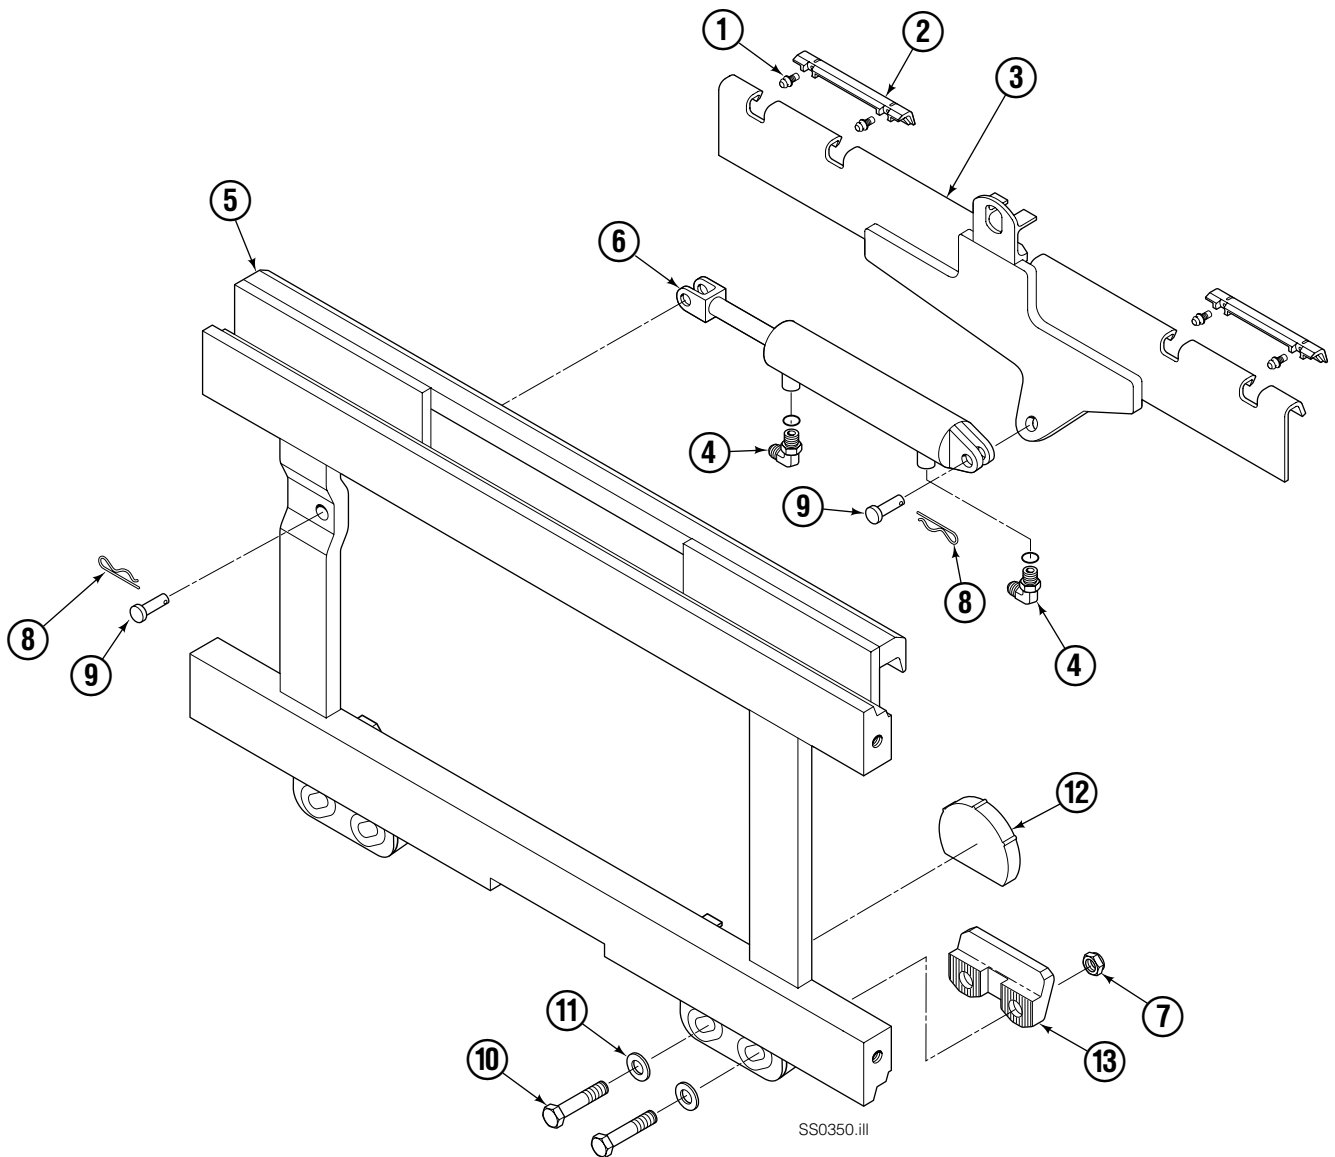

Sideshift Carriage

60E			
REF	QTY	PART NO.	DESCRIPTION
		201607	Sideshift Assembly- 41"▲ ITA III
1	4	7403	Grease Fitting ■
2	2	672018	Bearing Segment ■
3	1	678219	Anchor Bracket
4	2	601676	Fitting, 6-6
5	1	201697	Faceplate - 41" ▲ ITA III
6	1	675548	Cylinder Assembly ●
7	4	553857	Nut
8	2	672726	Hairpin Cotter
9	2	206926	Clevis Pin
10	4	623597	Capscrew, 5/8 NC x 1.75 Gr5
11	4	667225	Washer
12	1	675662	Lower Bearing Kit
13	2	678034	Lower Hook

▲ Carriage width.

■ Included in Service Kit 672022.

● See Cylinder page for parts breakdown.