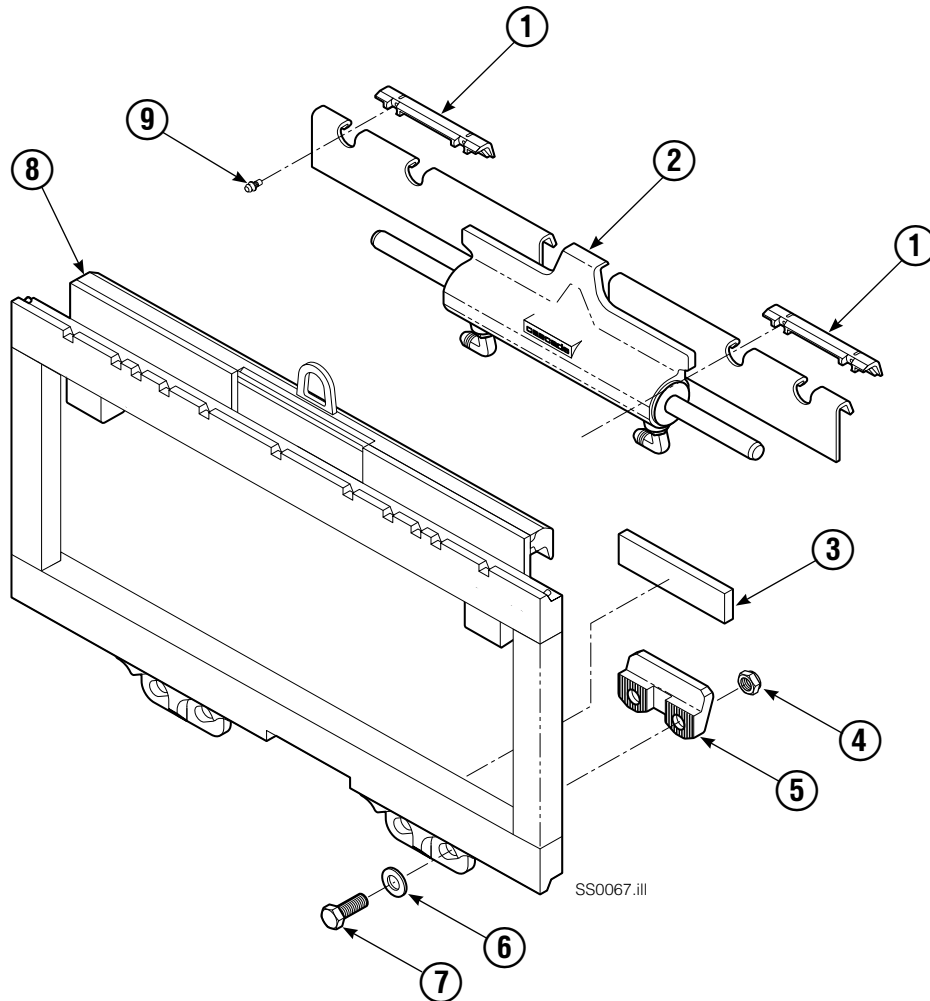

Sideshift Group

Reference:
 S-4017 Frame Group
 208353 Common Parts Group
 208352 Lower Hook Group

60E			
REF	QTY	PART NO.	DESCRIPTION
1	2	672018	Upper Bearing
2	1	■	Cylinder
3	▼	208350	Lower Bearing
4	4	553857	Nut, 5/8NC GR5
5	2	204186	Lower Hook
6	4	667225	Washer
7	4	639121	Capscrew, 5/8NCx1.50 GR5
8	1	●	Frame
9	2	7403	Zerk Fitting

- If the frame needs replacing, your best value is to order the complete sideshift assembly.
- See cylinder page for parts breakdown.
- ▼ Quantity as required.

Cylinder

SS0064.eps

SS0065.eps

60E

REF	QTY	PART NO.	DESCRIPTION	REF	QTY	PART NO.	DESCRIPTION
		583970	Cylinder Assembly, 34.0 in. (865 mm)	● 8	2	563278	Bearing Ring
● 1	2	562131	Wiper Seal	● 9	1	563469	Piston Seal
2	2	562951	Snap Ring	10	2	562792	Retainer
3	2	562942	Retaining Ring	11	2	205369	Speed Control Washer
● 4	2	563388	Back-Up Ring	12	2	-	Spacer
● 5	2	562127	O-Ring	13	2	601676	Fitting, JIC 6-6
● 6	2	562132	Rod Seal	14	-	■	Cylinder Shell
7	1	562055	Rod			563487	Service Kit