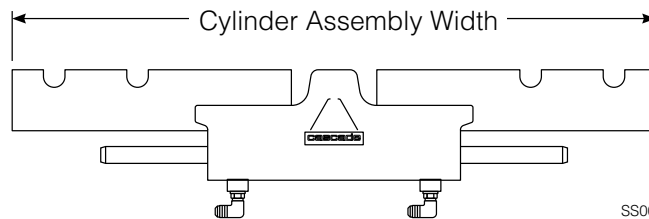

Sideshift Group

Reference:
 S-4017 Frame Group
 208353 Common Parts Group
 208352 Lower Hook Group

60E			
REF	QTY	PART NO.	DESCRIPTION
1	2	672018	Upper Bearing
2	1	■	Cylinder
3	▼	208350	Lower Bearing
4	4	553857	Nut, 5/8NC GR5
5	2	204186	Lower Hook
6	4	667225	Washer
7	4	639121	Capscrew, 5/8NCx1.50 GR5
8	1	●	Frame
9	2	7403	Zerk Fitting

- If the frame needs replacing, your best value is to order the complete sideshift assembly.
- See cylinder page for parts breakdown.
- ▼ Quantity as required.

Cylinder

SS0064.eps

SS0065.eps

60E

REF	QTY	PART NO.	DESCRIPTION	REF	QTY	PART NO.	DESCRIPTION
		583970	Cylinder Assembly, 34.0 in. (865 mm)	● 8	2	563278	Bearing Ring
● 1	2	562131	Wiper Seal	● 9	1	563469	Piston Seal
2	2	562951	Snap Ring	10	2	562792	Retainer
3	2	562942	Retaining Ring	11	2	205369	Speed Control Washer
● 4	2	563388	Back-Up Ring	12	2	-	Spacer
● 5	2	562127	O-Ring	13	2	601676	Fitting, JIC 6-6
● 6	2	562132	Rod Seal	14	-	■	Cylinder Shell
7	1	562055	Rod			563487	Service Kit