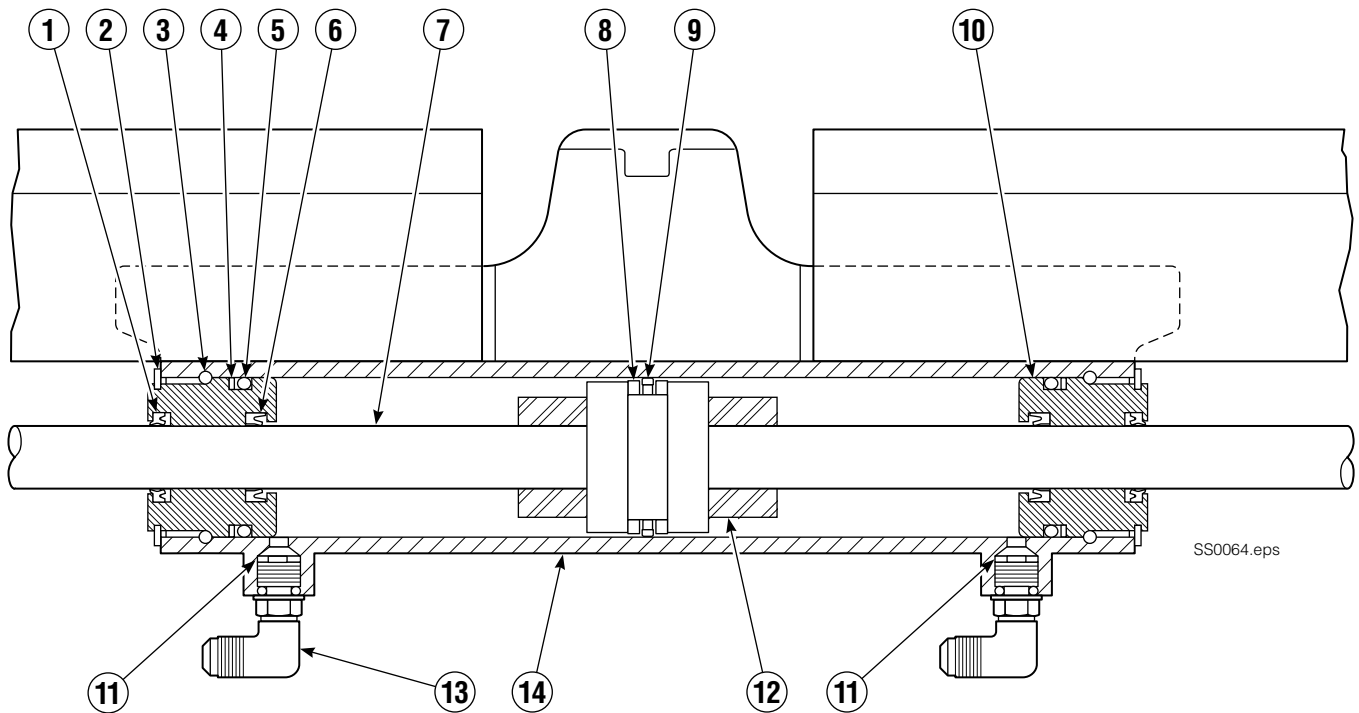

Sideshift Group

Reference:
 S-4017 Frame Group
 208353 Common Parts Group
 208352 Lower Hook Group

60E			
REF	QTY	PART NO.	DESCRIPTION
1	2	672018	Upper Bearing
2	1	■	Cylinder
3	▼	208350	Lower Bearing
4	4	553857	Nut, 5/8NC GR5
5	2	204186	Lower Hook
6	4	667225	Washer
7	4	639121	Capscrew, 5/8NCx1.50 GR5
8	1	●	Frame
9	2	7403	Zerk Fitting

- If the frame needs replacing, your best value is to order the complete sideshift assembly.
- See cylinder page for parts breakdown.
- ▼ Quantity as required.

Cylinder

SS0064.eps

SS0065.eps

60E

REF	QTY	PART NO.	DESCRIPTION	REF	QTY	PART NO.	DESCRIPTION
		583970	Cylinder Assembly, 34.0 in. (865 mm)	● 8	2	563278	Bearing Ring
● 1	2	562131	Wiper Seal	● 9	1	563469	Piston Seal
2	2	562951	Snap Ring	10	2	562792	Retainer
3	2	562942	Retaining Ring	11	2	205369	Speed Control Washer
● 4	2	563388	Back-Up Ring	12	2	-	Spacer
● 5	2	562127	O-Ring	13	2	601676	Fitting, JIC 6-6
● 6	2	562132	Rod Seal	14	-	■	Cylinder Shell
7	1	562055	Rod			563487	Service Kit