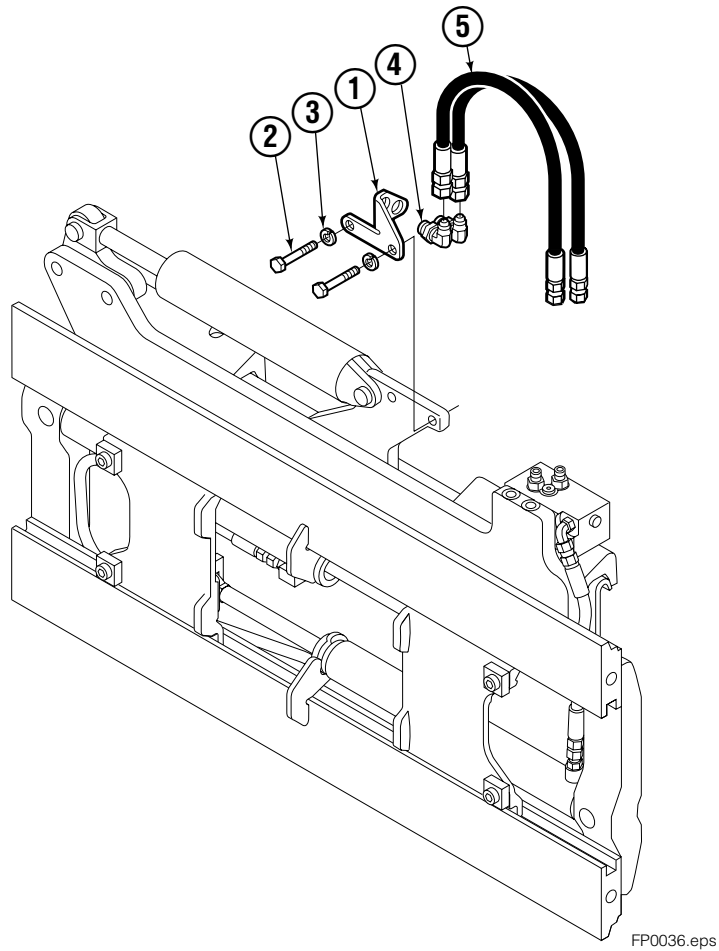

Safety Decals

Mounting Group Sideshifting

Reference:
BC-106
SK-6042
2S-4096

100F							
REF	QTY	PART NO.	DESCRIPTION	REF	QTY	PART NO.	DESCRIPTION
		209450●	Sideshifting Mounting-41" ■	9	2	204186	Lower Hook
1	1	209384	Frame-41" ■	10	4	766154	Capscrew, M16x2,0x40-8.8
2	1	209393	Anchor Bracket-41" ■	11	4	667225	Washer
3	2	601676	Fitting, 6-6	12	4	678990	Nut
4	2	209542	Key, M10x8x63	13	1	209309	Lug
5	2	678528	Clevis Pin	14	2	208350	Lower Bearing
6	2	672726	Hairpin Cotter	15	2	672018	Upper Bearing
◆7	1	676649	Cylinder Assembly	16	3	752907	Capscrew, M20x50 Lg-8.8
8	1	675550	Washer (orifice .085)				

■ Carriage width.

● Included in Service Kit 564453.

Right Hand Cylinder

100F

REF	QTY	PART NO.	DESCRIPTION
		209493	Cylinder Assembly – 41 in. ■
1	1	564500	Shell – 41 in. ■
2	1	564493	Rod – 41 in. ■
3	1	564451	Retainer
4	1	562056	Piston
5	1	564452	Rod End
6	1	5721	Nut
7	1	564408	● Rod Wiper
8	1	564406	● Rod Seal
9	1	562127	● O-Ring
10	1	563388	● Back-up Ring
11	1	563278	● O-Ring
12	1	564141	● Piston Seal
13	1	678019	Piston Nut
14	1	562942	Retaining Ring
15	1	562951	Snap Ring
		564453	Service Kit

■ Carriage width.

● Included in Service Kit 564453.

Flow Divider Group

FP0035.iii

100F			
REF	QTY	PART NO.	DESCRIPTION
		209504	Flow Divider Group
1	1	209310	Valve ■
2	1	209311	Valve Body
3	1	201527	Cartridge-Combiner
4	2	663694	Fitting, 3
5	2	604511	Fitting, 6-6
6	1	601676	Fitting, 6-6
7	1	679992	Service Kit
8	3	685105	Capscrew
9	3	678993	Lockwasher
10	2	207300	O-Ring
11	1	604511	Fitting, 6-6
12	2	2680	Fitting, 6-6
13	2	604510	Fitting, 6
14	1	605743	Fitting, 6-6

■ Includes items 1 through 7.

Standard Installation Group

100F			
REF	QTY	PART NO.	DESCRIPTION
		209506	Installation Group
1	1	207314	Bracket
2	2	762899	Capscrew, M10X20-8.8
3	2	681238	Lockwasher
4	2	2453	Fitting, 8-8
5	2	207425	Hose