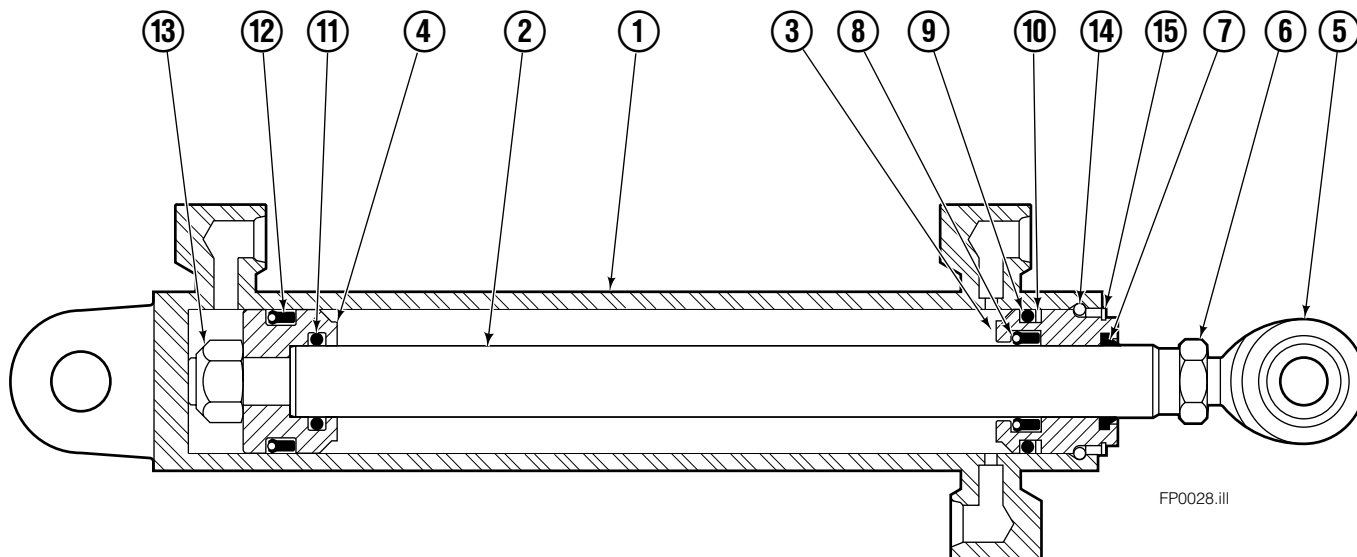

Right Hand Cylinder

100F

REF	QTY	PART NO.	DESCRIPTION
		209493	Cylinder Assembly – 41 in. ■
1	1	564500	Shell – 41 in. ■
2	1	564493	Rod – 41 in. ■
3	1	564451	Retainer
4	1	562056	Piston
5	1	564452	Rod End
6	1	5721	Nut
7	1	564408	● Rod Wiper
8	1	564406	● Rod Seal
9	1	562127	● O-Ring
10	1	563388	● Back-up Ring
11	1	563278	● O-Ring
12	1	564141	● Piston Seal
13	1	678019	Piston Nut
14	1	562942	Retaining Ring
15	1	562951	Snap Ring
		564453	Service Kit

■ Carriage width.

● Included in Service Kit 564453.