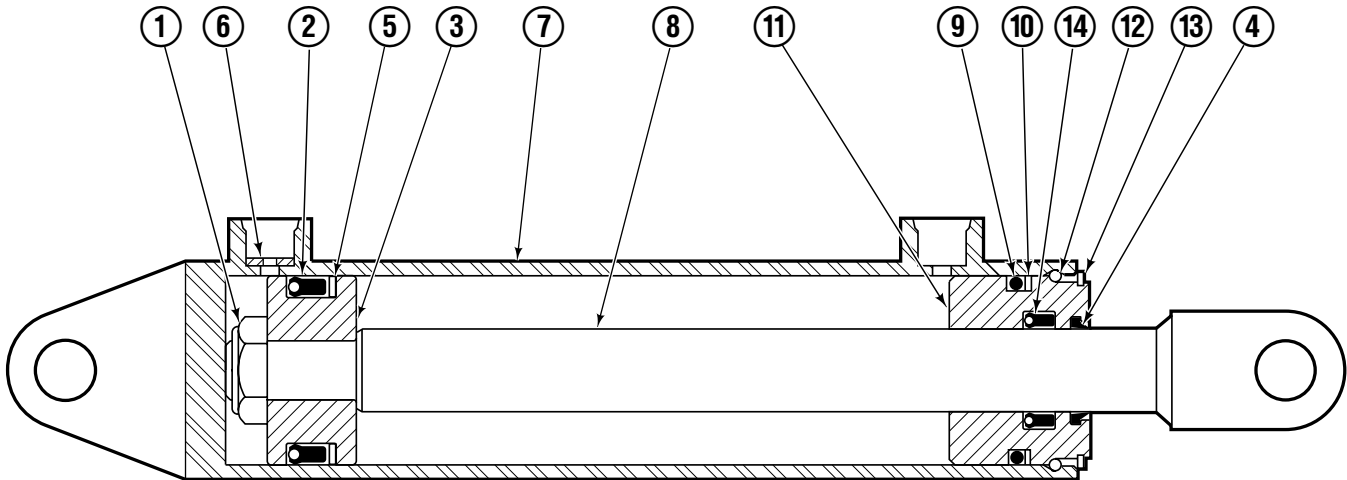

Safety Decals

Mounting Group Sideshifting

Reference:
BC-106
SK-6042
2S-4096

100F							
REF	QTY	PART NO.	DESCRIPTION	REF	QTY	PART NO.	DESCRIPTION
		209450●	Sideshifting Mounting-41" ■	9	2	204186	Lower Hook
1	1	209384	Frame-41" ■	10	4	766154	Capscrew, M16x2,0x40-8.8
2	1	209393	Anchor Bracket-41" ■	11	4	667225	Washer
3	2	601676	Fitting, 6-6	12	4	678990	Nut
4	2	209542	Key, M10x8x63	13	1	209309	Lug
5	2	678528	Clevis Pin	14	2	208350	Lower Bearing
6	2	672726	Hairpin Cotter	15	2	672018	Upper Bearing
◆7	1	676649	Cylinder Assembly	16	3	752907	Capscrew, M20x50 Lg-8.8
8	1	675550	Washer (orifice .085)				

■ Carriage width.

● Includes items 2 through 16.

◆ See Cylinder page for parts breakdown.

Sideshift Cylinder

FP0029.ill

REF	QTY	PART NO.	DESCRIPTION
		676649	Cylinder Assembly
1	1	553717	Nut
■ 2	1	662456	Seal
3	1	553527	Piston
■ 4	1	636852	Wiper
■ 5	1	649817	Back-up Ring
6	1	675550	Washer (orifice .085)
7	1	676776	Shell
8	1	553530	Rod
■ 9	1	2789	O-Ring
■ 10	1	615132	Back-up Ring
11	1	553528	Retainer
12	1	553688	Retaining Ring
13	1	7211	Snap Ring
■ 14	1	662447	Seal
		553866	Service Kit