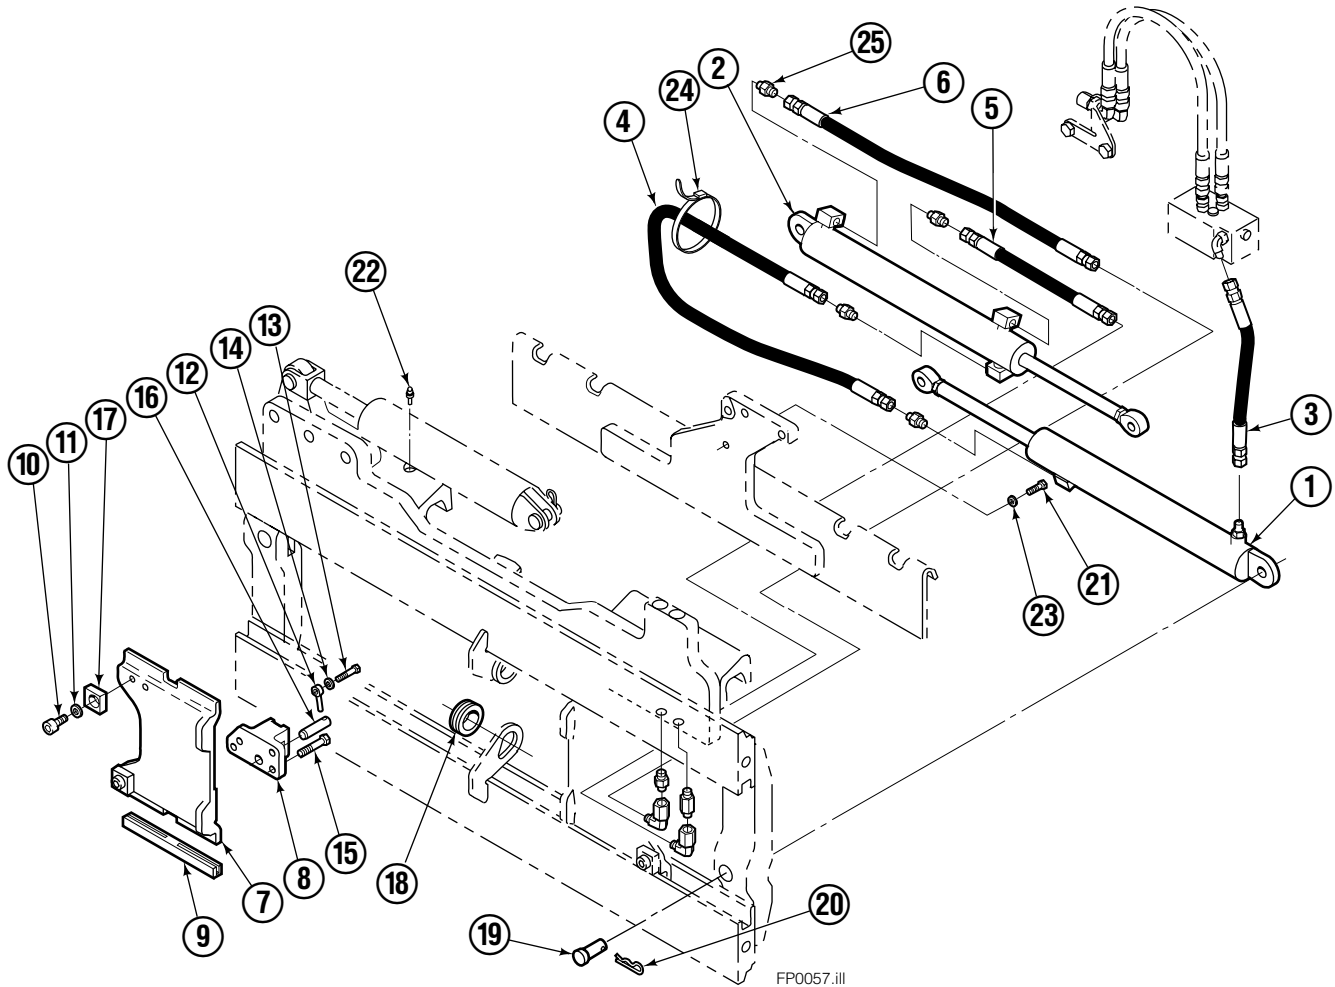

Safety Decals

Mounting Group Sideshifting

Reference:
BC-106
SK-6042
2S-4096

100F							
REF	QTY	PART NO.	DESCRIPTION	REF	QTY	PART NO.	DESCRIPTION
		209450●	Sideshifting Mounting-41" ■	9	2	204186	Lower Hook
1	1	209384	Frame-41" ■	10	4	766154	Capscrew, M16x2,0x40-8.8
2	1	209393	Anchor Bracket-41" ■	11	4	667225	Washer
3	2	601676	Fitting, 6-6	12	4	678990	Nut
4	2	209542	Key, M10x8x63	13	1	209309	Lug
5	2	678528	Clevis Pin	14	2	208350	Lower Bearing
6	2	672726	Hairpin Cotter	15	2	672018	Upper Bearing
◆7	1	676649	Cylinder Assembly	16	3	752907	Capscrew, M20x50 Lg-8.8
8	1	675550	Washer (orifice .085)				

■ Carriage width.

● Includes items 2 through 16.

◆ See Cylinder page for parts breakdown.

Sideshift Cylinder

FP0029.ill

REF	QTY	PART NO.	DESCRIPTION
		676649	Cylinder Assembly
1	1	553717	Nut
■ 2	1	662456	Seal
3	1	553527	Piston
■ 4	1	636852	Wiper
■ 5	1	649817	Back-up Ring
6	1	675550	Washer (orifice .085)
7	1	676776	Shell
8	1	553530	Rod
■ 9	1	2789	O-Ring
■ 10	1	615132	Back-up Ring
11	1	553528	Retainer
12	1	553688	Retaining Ring
13	1	7211	Snap Ring
■ 14	1	662447	Seal
		553866	Service Kit

■ Included in Service Kit 553866.

Hydraulic/Fork Group

Reference:
BC-106
SK-6042

100F

REF	QTY	PART NO.	DESCRIPTION	REF	QTY	PART NO.	DESCRIPTION
		●209464	Hydraulic Group – 41 in. ■	13	2	763169	Capscrew
		□209502	Fork Group	14	2	680217	Lockwasher
◆1	1	209486	Cylinder Assembly L.H. – 41 in. ■	15	8	681370	Capscrew
▼2	1	209493	Cylinder Assembly R.H. – 41 in. ■	16	2	209308	Pin
3	1	209514	Hose – 41 in. ■	17	4	209306	Block
4	1	209521	Hose – 41 in. ■	18	2	209305	Grommet
5	1	209528	Hose	19	2	661675	Clevis Pin
6	1	209529	Hose – 41 in. ■	20	2	672726	Hairpin Cotter
7	2	209391	Fork Carrier	21	1	763022	Capscrew
8	2	209280	Lug	22	2	7403	Grease Fitting
9	4	209303	Bearing	23	1	681238	Lockwasher
10	4	768838	Capscrew	24	1	200008	Cable Tie
11	4	678992	Lockwasher	25	5	604511	Fitting, 6-6
12	2	206923	Eyebolt				