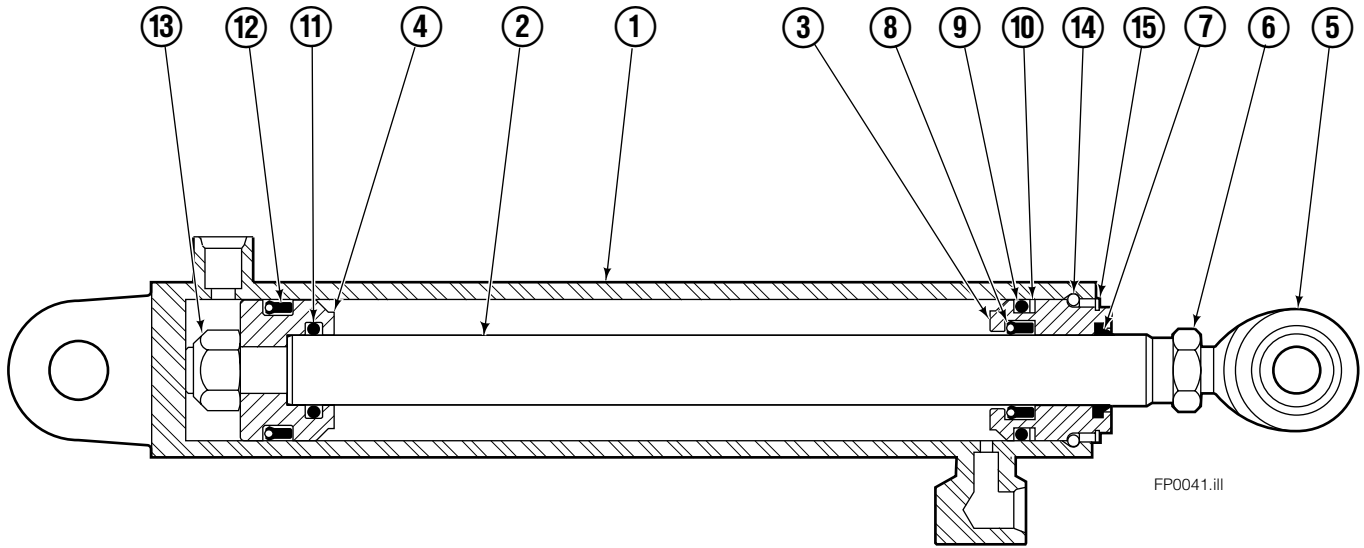

Safety Decals

Mounting Group Sideshifting

Reference:
BC-106
SK-6042
2S-4096

100F							
REF	QTY	PART NO.	DESCRIPTION	REF	QTY	PART NO.	DESCRIPTION
		209450●	Sideshifting Mounting-41" ■	9	2	204186	Lower Hook
1	1	209384	Frame-41" ■	10	4	766154	Capscrew, M16x2,0x40-8.8
2	1	209393	Anchor Bracket-41" ■	11	4	667225	Washer
3	2	601676	Fitting, 6-6	12	4	678990	Nut
4	2	209542	Key, M10x8x63	13	1	209309	Lug
5	2	678528	Clevis Pin	14	2	208350	Lower Bearing
6	2	672726	Hairpin Cotter	15	2	672018	Upper Bearing
◆7	1	676649	Cylinder Assembly	16	3	752907	Capscrew, M20x50 Lg-8.8
8	1	675550	Washer (orifice .085)				

■ Carriage width.

◆ See L.H. Cylinder page for parts breakdown.

▼ See R.H. Cylinder for parts breakdown.

● Includes items 1 through 6.

□ Includes items 7 through 25.

Left Hand Cylinder

FP0041.iii

100F

REF	QTY	PART NO.	DESCRIPTION
		209486	Cylinder Assembly – 41 in. ■
1	1	564486	Shell – 41 in. ■
2	1	564493	Rod – 41 in. ■
3	1	564451	Retainer
4	1	562056	Piston
5	1	564452	Rod End
6	1	5721	Nut
7	1	564408	● Rod Wiper
8	1	564406	● Rod Seal
9	1	562127	● O-Ring
10	1	563388	● Back-up Ring
11	1	563278	● O-Ring
12	1	564141	● Piston Seal
13	1	678019	Piston Nut
14	1	562942	Retaining Ring
15	1	562951	Snap Ring
		564453	Service Kit