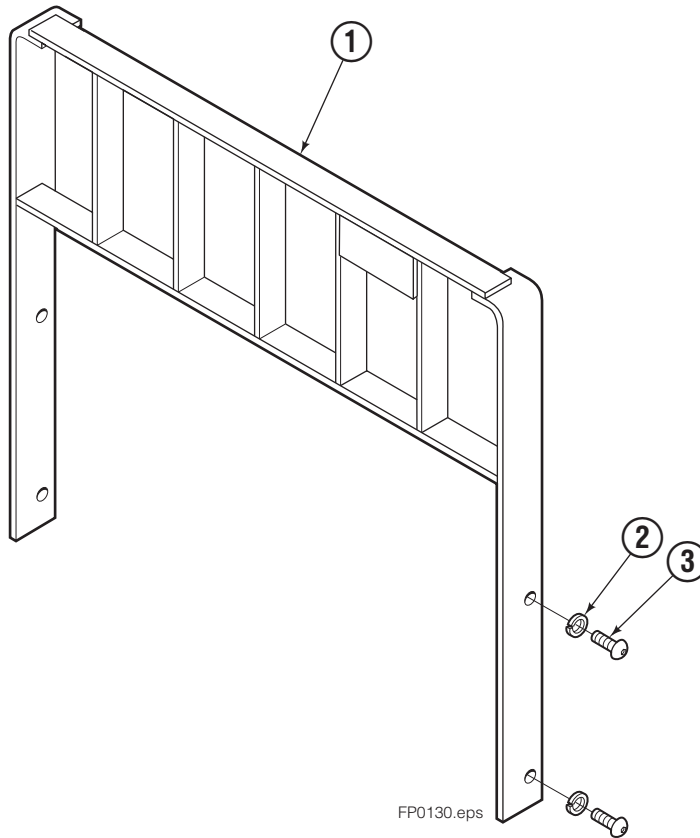

Backrest

REF	QTY	PART NO.	DESCRIPTION
		381622	Backrest Group
1	1	381620	Backrest
2	4	684586	Washer
3	4	200173	Capscrew