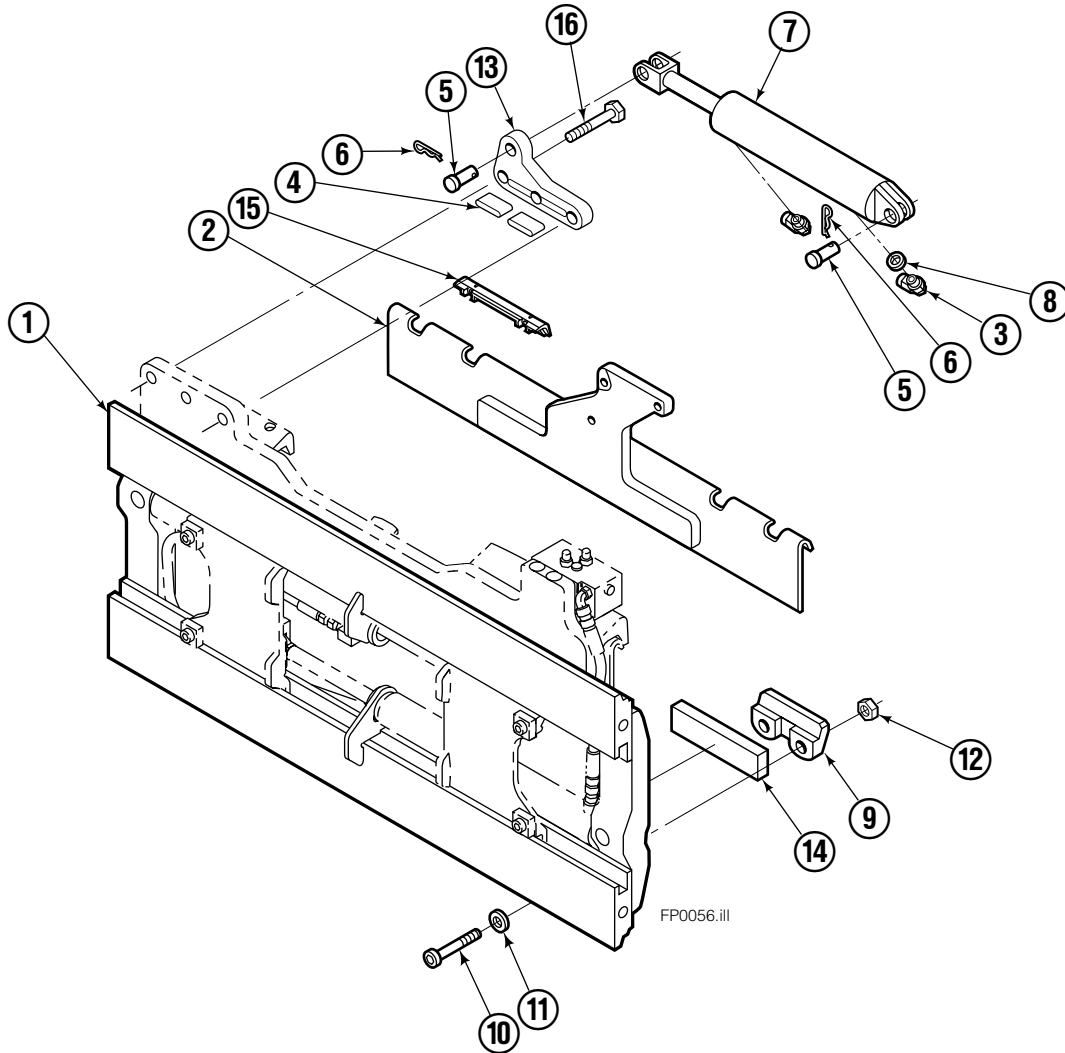

Safety Decals

Mounting Group Sideshifting

Reference:
BC-106
SK-6042
2S-4096

100F							
REF	QTY	PART NO.	DESCRIPTION	REF	QTY	PART NO.	DESCRIPTION
		209450●	Sideshifting Mounting-41" ■	9	2	204186	Lower Hook
1	1	209384	Frame-41" ■	10	4	766154	Capscrew, M16x2,0x40-8.8
2	1	209393	Anchor Bracket-41" ■	11	4	667225	Washer
3	2	601676	Fitting, 6-6	12	4	678990	Nut
4	2	209542	Key, M10x8x63	13	1	209309	Lug
5	2	678528	Clevis Pin	14	2	208350	Lower Bearing
6	2	672726	Hairpin Cotter	15	2	672018	Upper Bearing
◆7	1	676649	Cylinder Assembly	16	3	752907	Capscrew, M20x50 Lg-8.8
8	1	675550	Washer (orifice .085)				

■ Carriage width.

● Includes items 2 through 16.

◆ See Cylinder page for parts breakdown.

Sideshift Cylinder

FP0029.ill

REF	QTY	PART NO.	DESCRIPTION
		676649	Cylinder Assembly
1	1	553717	Nut
■ 2	1	662456	Seal
3	1	553527	Piston
■ 4	1	636852	Wiper
■ 5	1	649817	Back-up Ring
6	1	675550	Washer (orifice .085)
7	1	676776	Shell
8	1	553530	Rod
■ 9	1	2789	O-Ring
■ 10	1	615132	Back-up Ring
11	1	553528	Retainer
12	1	553688	Retaining Ring
13	1	7211	Snap Ring
■ 14	1	662447	Seal
		553866	Service Kit

REF	QTY	PART NO.	DESCRIPTION
		209486	Cylinder Assembly – 41 in. ■
1	1	564486	Shell – 41 in. ■
2	1	564493	Rod – 41 in. ■
3	1	564451	Retainer
4	1	562056	Piston
5	1	564452	Rod End
6	1	5721	Nut
7	1	564408	● Rod Wiper
8	1	564406	● Rod Seal
9	1	562127	● O-Ring
10	1	563388	● Back-up Ring
11	1	563278	● O-Ring
12	1	564141	● Piston Seal
13	1	678019	Piston Nut
14	1	562942	Retaining Ring
15	1	562951	Snap Ring
		564453	Service Kit