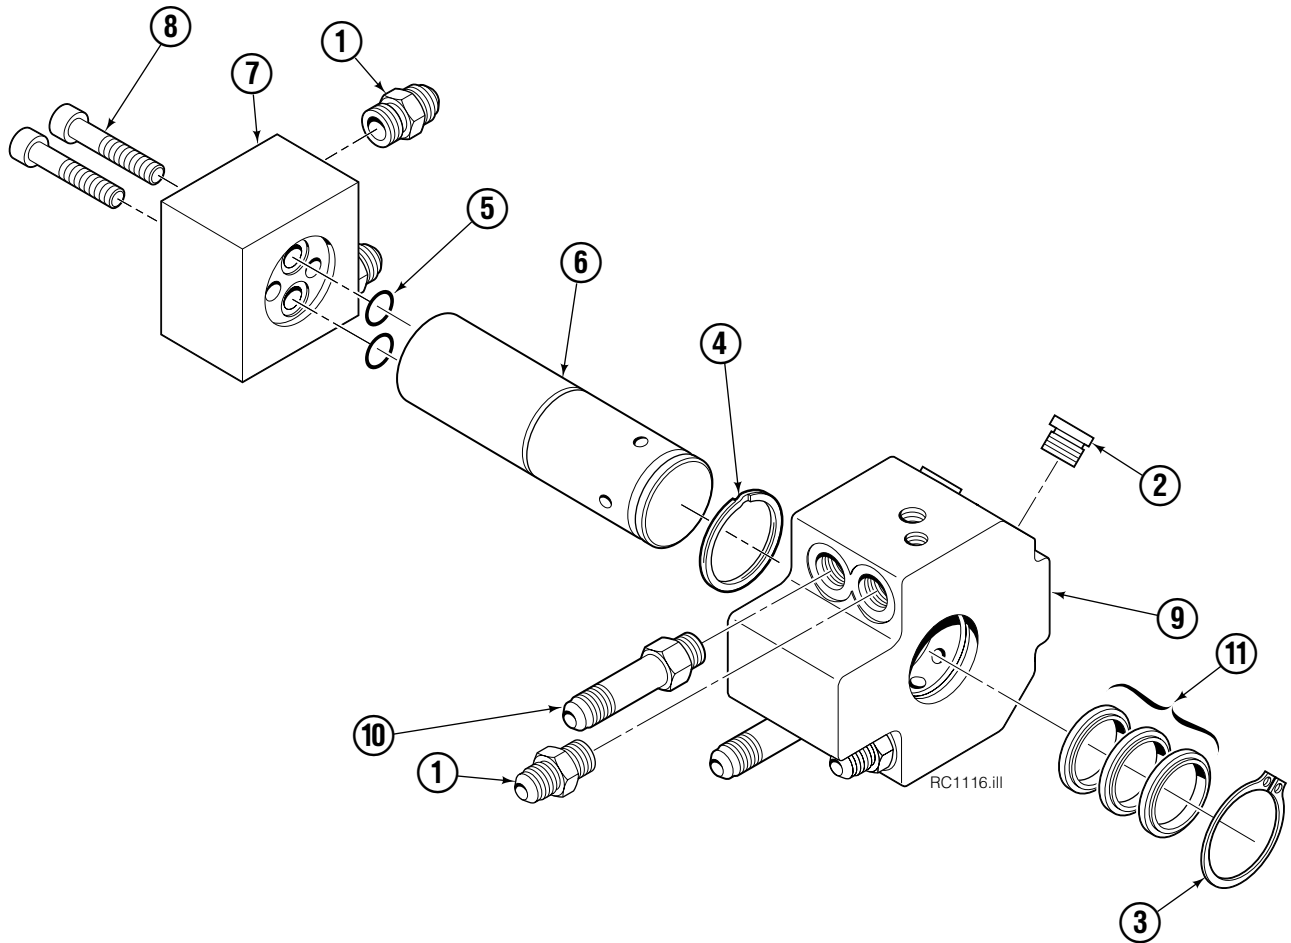

Check Valve

REF	QTY	PART NO.	DESCRIPTION
		670549	Check Valve Assembly
1	2	609453	Fitting, 10
2	2	670552	Spring
3	2	670551	Guide
4	2	7020	Ball
5	2	602580	Fitting, 8
6	2	673989	Spring
7	1	670550	Body
8	1	670553	Spool

Common Components Group

RC0126.ill

77F			
REF	QTY	PART NO.	DESCRIPTION
		680637	Components Group
1	8	660200	Shim
2	24	4466	Capscrew, 3/8 NC x .50 GR8
3	8	674828	Retainer
4	8	680651	Pin
5	8	673385	Drive Pin
6	4	674830	Retainer
7	4	675022	Pin
8	4	681673	Spacer
9	16	673379	Shim
10	4	675086	Drive Pin

Hosing Group

77F			
REF	QTY	PART NO.	DESCRIPTION
		223431	Hosing Group
1	2	680114	Insert
2	1	222683	Revolving Connection ▲
3	2	673417	Segment
4	2	227962	Pin
5	2	4751	Capscrew
6	4	680239	Hose

▲ See Revolving Connection page for parts breakdown.
Reference: Common Parts Group 223432.

Revolving Connection Fixed Short Arm

77F			
REF	QTY	PART NO.	DESCRIPTION
		222683	Revolving Connection
1	4	604511	Fitting, 6-6
2	4	604510	Fitting, 6
3	1	3138	Snap Ring
4	1	7341	Snap Ring
5	2	564448	O-Ring
6	1	222674	Shaft
7	1	222684	End Block
8	2	768798	Capscrew, M8 x 45
9	1	222671	Body
10	2	605743	Fitting Adapter
11	3	214649	Seal
		222694	Service Kit