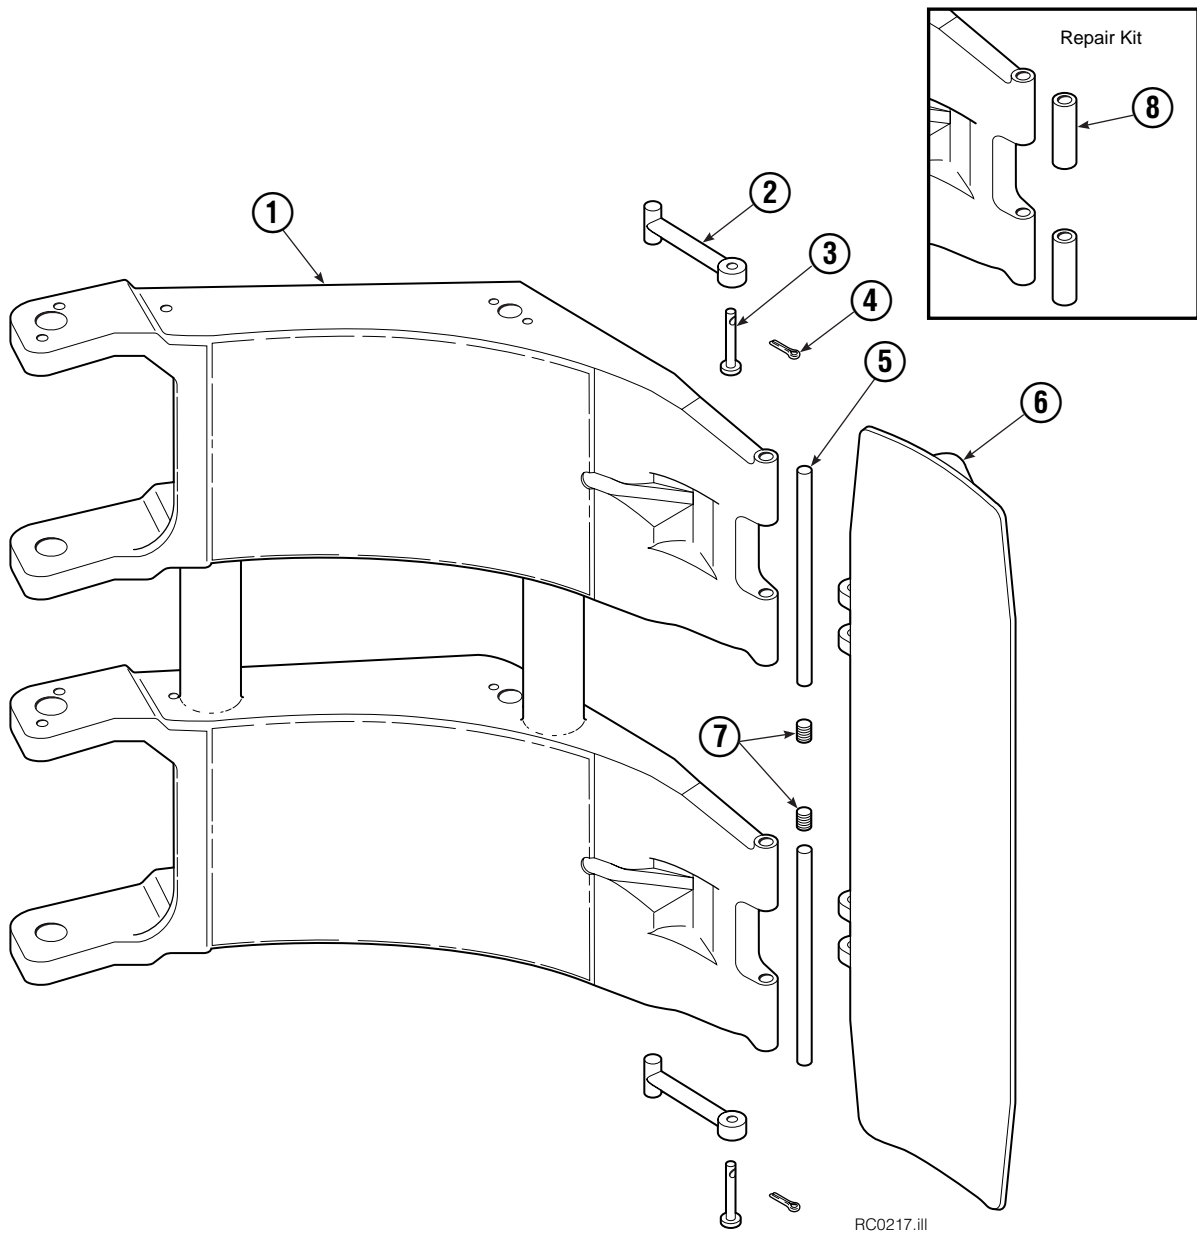

Revolving Connection Fixed Short Arm

77F			
REF	QTY	PART NO.	DESCRIPTION
		222683	Revolving Connection
1	4	604511	Fitting, 6-6
2	4	604510	Fitting, 6
3	1	3138	Snap Ring
4	1	7341	Snap Ring
5	2	564448	O-Ring
6	1	222674	Shaft
7	1	222684	End Block
8	2	768798	Capscrew, M8 x 45
9	1	222671	Body
10	2	605743	Fitting Adapter
11	3	214649	Seal
		222694	Service Kit

◆ Included in Service Kit 555725.

Ref: S-5320, S-5321

Link

REF	QTY	PART NO.	DESCRIPTION
1	2	675098	Link

Short Arm

77F			
REF	QTY	PART NO.	DESCRIPTION
		678536	Arm Assembly ▲
1	1	678537	Arm
2	2	674994	Link
3	2	682978	Clevis Pin
4	2	6525	Cotter Pin
5	2	674993	Pin
6	1	674962	Contact Pad
7	2	689900	Plug
8	1	676810	Arm Tip Repair Kit

▲ Arm Assembly includes Contact Pad Group 674948, items 2-7.

Long Arm

77F			
REF	QTY	PART NO.	DESCRIPTION
		680475	Arm Assembly ▲
1	1	680479	Arm
2	2	674994	Link
3	2	682978	Clevis Pin
4	2	6525	Cotter Pin
5	2	674993	Pin
6	1	206601	Contact Pad
7	2	689900	Plug
8	1	676810	Arm Tip Repair Kit