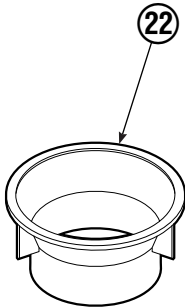

Hosing Group

77F			
REF	QTY	PART NO.	DESCRIPTION
		223431	Hosing Group
1	2	680114	Insert
2	1	222683	Revolving Connection ▲
3	2	673417	Segment
4	2	227962	Pin
5	2	4751	Capscrew
6	4	680239	Hose

▲ See Revolving Connection page for parts breakdown.
Reference: Common Parts Group 223432.

Revolving Connection Fixed Short Arm

77F			
REF	QTY	PART NO.	DESCRIPTION
		222683	Revolving Connection
1	4	604511	Fitting, 6-6
2	4	604510	Fitting, 6
3	1	3138	Snap Ring
4	1	7341	Snap Ring
5	2	564448	O-Ring
6	1	222674	Shaft
7	1	222684	End Block
8	2	768798	Capscrew, M8 x 45
9	1	222671	Body
10	2	605743	Fitting Adapter
11	3	214649	Seal
		222694	Service Kit

Long Arm Cylinder

REF	QTY	PART NO.	DESCRIPTION
		557380	Cylinder Assembly
1	1	674843	Bearing
2	1	560997	Nut
◆3	1	660769	Bearing
◆4	1	662462	Seal
◆5	2	638295	Back-Up Ring
6	2	604511	Fitting, 6-6
7	1	556852	Fitting, 4
8	1	557212	Check Valve
◆9	1	2801	O-Ring
◆10	1	563977	Back-Up Ring
◆11	1	554598	Seal
◆12	1	564930	Wiper
13	1	557399	Rod
14	1	555724	Retainer
15	1	557389	Piston
◆16	1	2722	O-Ring
17	1	555718	Shell
18	1	667516	Check Valve Service Kit
19	1	—	Spacer
20	1	—	Spacer
21	2	675006	Bearing
22	1	669243	Seal Loader
		555725	Service Kit