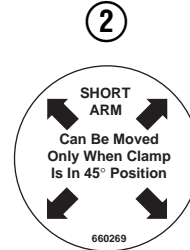

OR

Write: Cascade Corporation, P.O. Box 20187, Portland, OR 97220

Internet: www.cascorp.com

Safety Decals

RC0636.ill

Roll Clamp Safety Decals			
REF	QTY	PART NO.	DESCRIPTION
1	6	665595	No Hand Hold Decal
2	3	660269	Short Arm Rotation Position Decal
3	4	656038	Caution Decal
4	4	679150	No Step Decal
5	4	665677	Trapped Pressure Decal
6	1	679059	Quick-Change Hook Decal