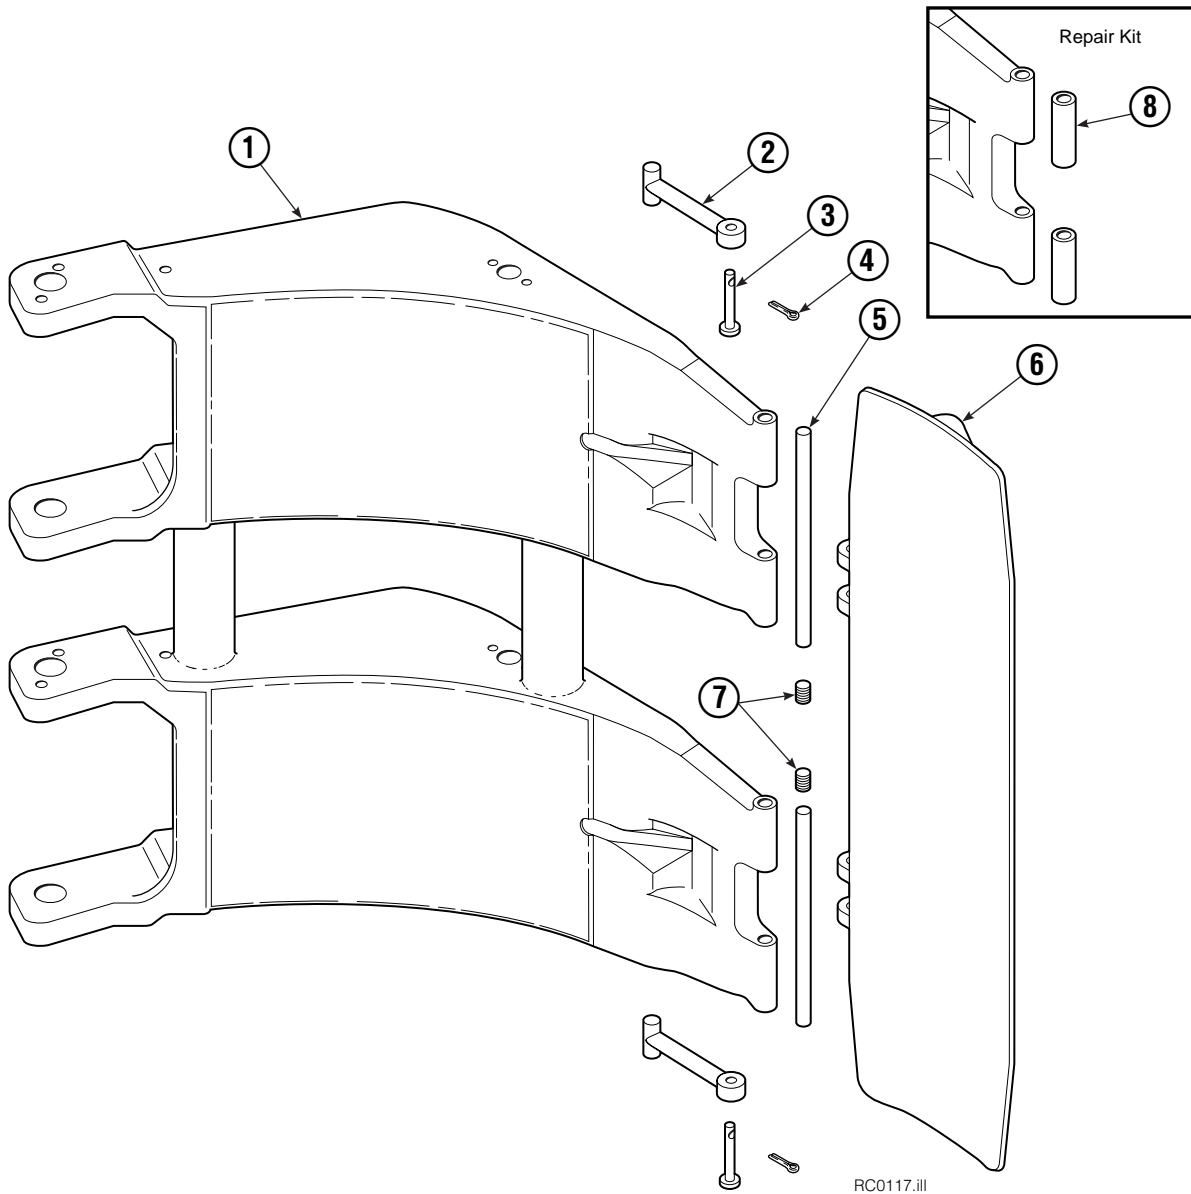

◆ Included in Service Kit 555725.

Ref: S-5320, S-5321

Link

REF	QTY	PART NO.	DESCRIPTION
1	2	675098	Link

Short Arm

77F			
REF	QTY	PART NO.	DESCRIPTION
		678536	Arm Assembly ▲
1	1	678537	Arm
2	2	674994	Link
3	2	682978	Clevis Pin
4	2	6525	Cotter Pin
5	2	674993	Pin
6	1	674962	Contact Pad
7	2	689900	Plug
8	1	676810	Arm Tip Repair Kit

▲ Arm Assembly includes Contact Pad Group 674948, items 2-7.

Long Arm

77F			
REF	QTY	PART NO.	DESCRIPTION
		680475	Arm Assembly ▲
1	1	680479	Arm
2	2	674994	Link
3	2	682978	Clevis Pin
4	2	6525	Cotter Pin
5	2	674993	Pin
6	1	206601	Contact Pad
7	2	689900	Plug
8	1	676810	Arm Tip Repair Kit