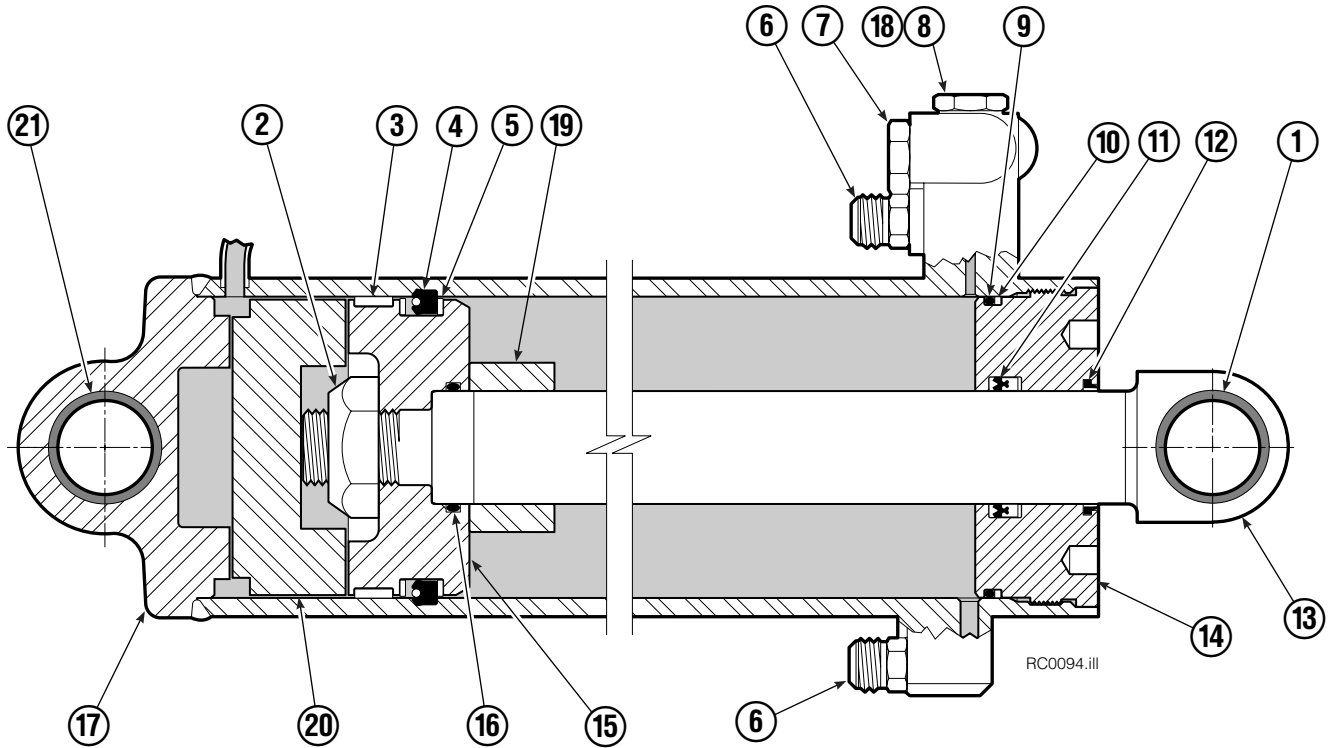

Long Arm Cylinder

REF	QTY	PART NO.	DESCRIPTION
		557380	Cylinder Assembly
1	1	674843	Bearing
2	1	560997	Nut
◆3	1	660769	Bearing
◆4	1	662462	Seal
◆5	2	638295	Back-Up Ring
6	2	604511	Fitting, 6-6
7	1	556852	Fitting, 4
8	1	557212	Check Valve
◆9	1	2801	O-Ring
◆10	1	563977	Back-Up Ring
◆11	1	554598	Seal
◆12	1	564930	Wiper
13	1	557399	Rod
14	1	555724	Retainer
15	1	557389	Piston
◆16	1	2722	O-Ring
17	1	555718	Shell
18	1	667516	Check Valve Service Kit
19	1	—	Spacer
20	1	—	Spacer
21	2	675006	Bearing
22	1	669243	Seal Loader
		555725	Service Kit

◆ Included in Service Kit 555725.

Ref: S-5320, S-5321