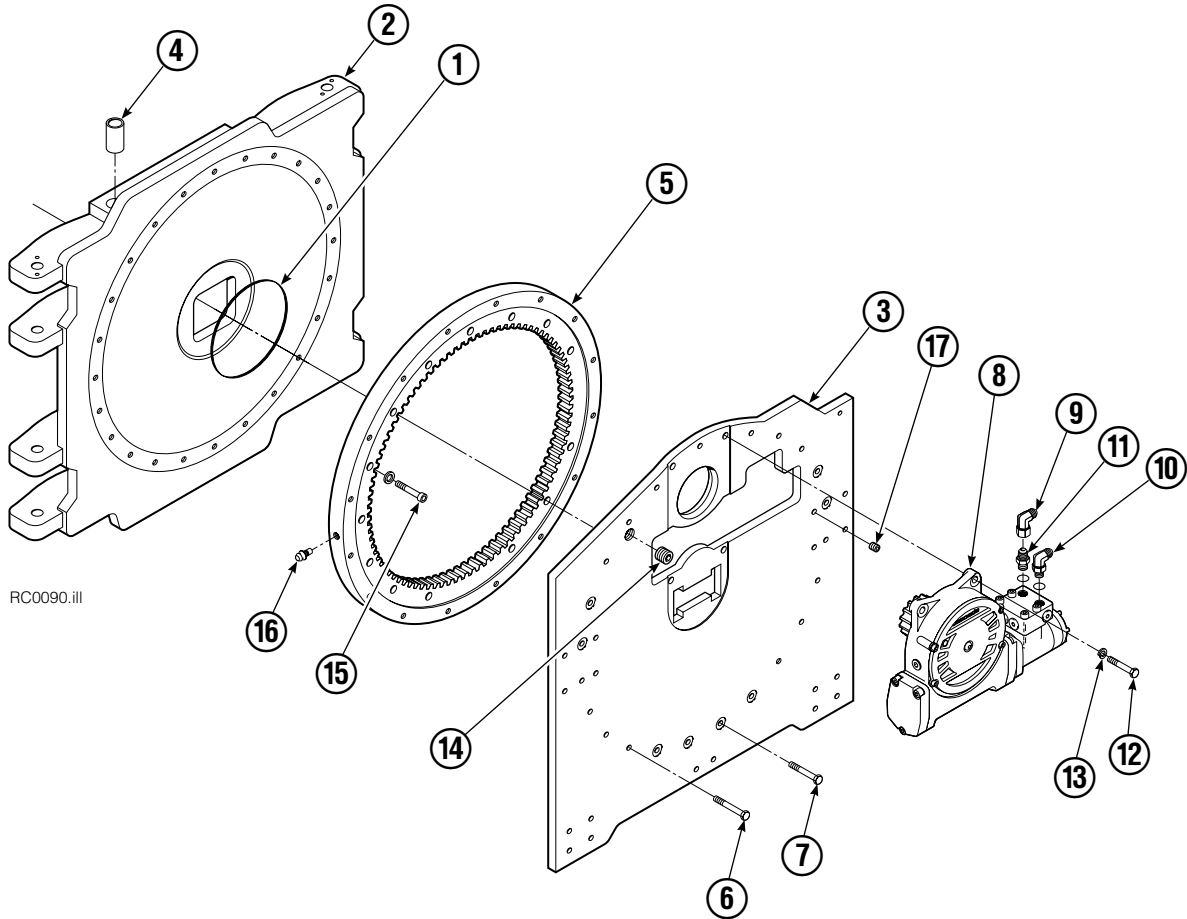

OR

Write: Cascade Corporation, P.O. Box 20187, Portland, OR 97220

Internet: www.cascorp.com

Safety Decals

RC0636.ill

Roll Clamp Safety Decals			
REF	QTY	PART NO.	DESCRIPTION
1	6	665595	No Hand Hold Decal
2	3	660269	Short Arm Rotation Position Decal
3	4	656038	Caution Decal
4	4	679150	No Step Decal
5	4	665677	Trapped Pressure Decal
6	1	679059	Quick-Change Hook Decal

Frame Group

RC0090.ill

77F			
REF	QTY	PART NO.	DESCRIPTION
		682202	Frame Group
1	1	670931	Seal
2	1	682437	Faceplate
3	1	678381	Baseplate
4	8	675007	Bushing
5	1	672830	Bearing Assembly
6	13	643539	Capscrew
7	11	643538	Capscrew
● 8	1	675639	Drive Group
9	1	605761	Fitting, 8-8
10	1	601250	Fitting, 8-8
11	1	601377	Fitting, 8-8
12	4	661742	Capscrew
13	17	6290	Lockwasher
14	1	6605	Plug
15	24	4507	Capscrew
16	1	7401	Grease Fitting
17	4	631385	Plug
	1	672842	Bearing Service Kit (items 5 and 15)