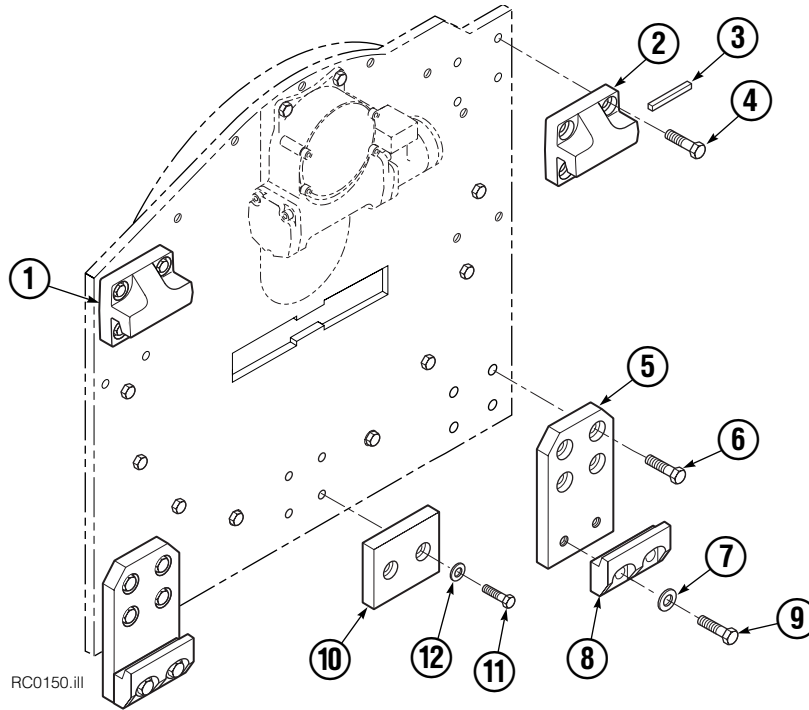

◆ Included in Service Kit 555725.

Ref: S-5320, S-5321

Link

REF	QTY	PART NO.	DESCRIPTION
1	2	675098	Link

Short Arm

77F			
REF	QTY	PART NO.	DESCRIPTION
		678536	Arm Assembly ▲
1	1	678537	Arm
2	2	674994	Link
3	2	682978	Clevis Pin
4	2	6525	Cotter Pin
5	2	674993	Pin
6	1	674962	Contact Pad
7	2	689900	Plug
8	1	676810	Arm Tip Repair Kit

▲ Arm Assembly includes Contact Pad Group 674948, items 2-7.

Long Arm

77F			
REF	QTY	PART NO.	DESCRIPTION
		680475	Arm Assembly ▲
1	1	680479	Arm
2	2	674994	Link
3	2	682978	Clevis Pin
4	2	6525	Cotter Pin
5	2	674993	Pin
6	1	206601	Contact Pad
7	2	689900	Plug
8	1	676810	Arm Tip Repair Kit

▲ Arm Assembly includes Contact Pad Group 206598, items 2-7.

Bolt-On Mounting Group

Class IV, 0°			
REF	QTY	PART NO.	DESCRIPTION
		678504	Mounting Group
1	1	675062	Upper Hook – LH
2	1	675061	Upper Hook – RH
3	1	670704	Stop Kit
4	8	675078	Capscrew, 3/4 NC x 1.50
5	2	675082	Extension
6	8	673387	Capscrew, 5/8 NC x 1.75
7	4	670692	Washer
8	2	679832	Lower Hook
9	4	675079	Capscrew, 3/4 NC x 2.00
10	1	675081	Center Spacer
11	2	4472	Capscrew, 3/8 NC x 1.50
12	2	6372	Lockwasher, 3/8 in. ID