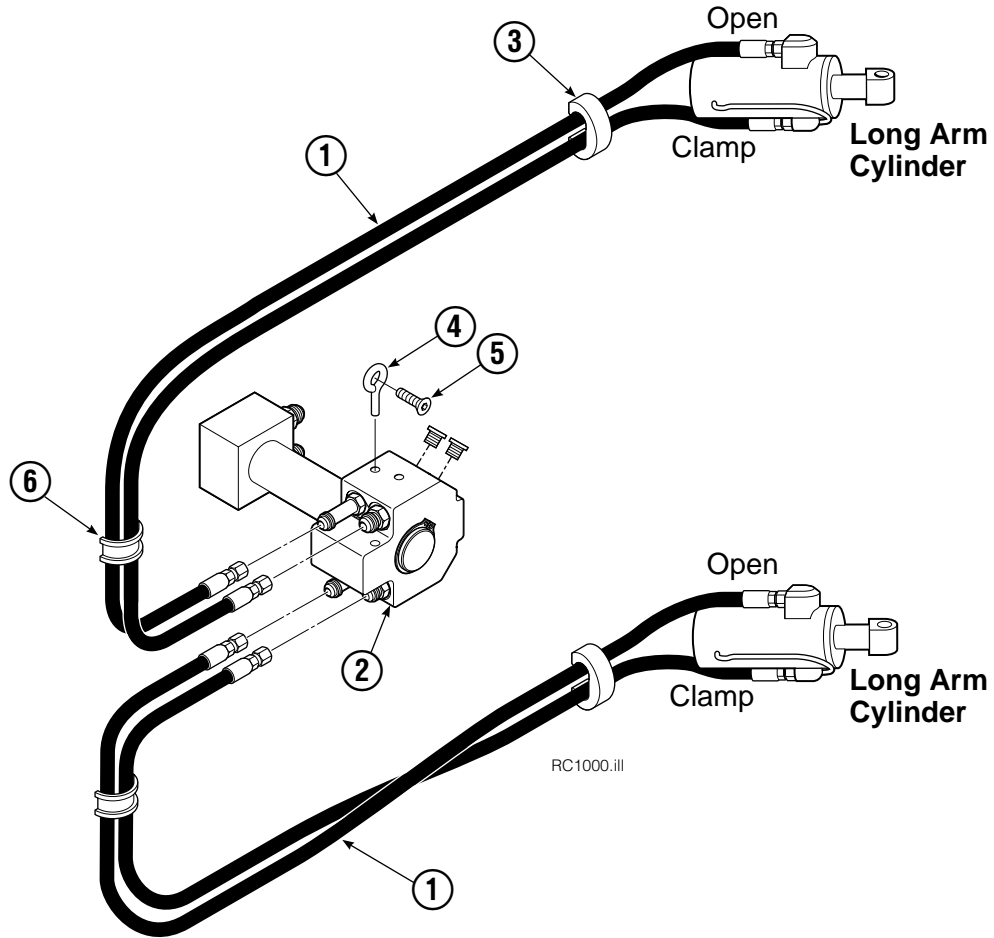

Hosing Group

77F			
REF	QTY	PART NO.	DESCRIPTION
		223431	Hosing Group
1	2	680114	Insert
2	1	222683	Revolving Connection ▲
3	2	673417	Segment
4	2	227962	Pin
5	2	4751	Capscrew
6	4	680239	Hose

▲ See Revolving Connection page for parts breakdown.
Reference: Common Parts Group 223432.