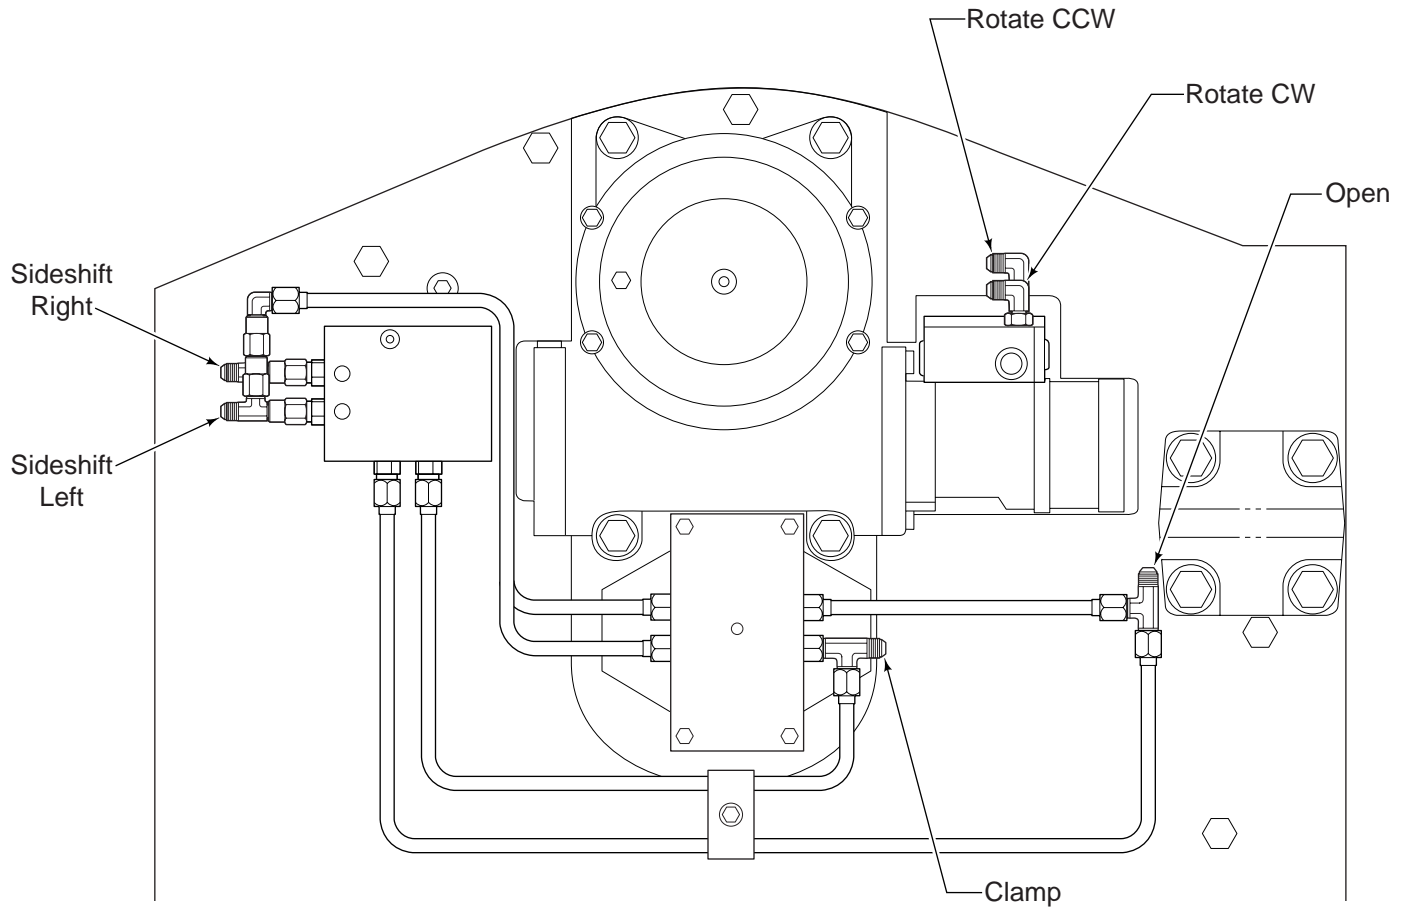

Revolving Clamp with Sideshift Non-Solenoid

CL0834.III

Recommended Hydraulic Supply:

- Mast Double Function Hose Reeving
and
- THINLINE 2-Port Hose Reel

OR

- THINLINE 4-Port Hose Reel
and
- THINLINE 2-Port Hose Reel

Reference: 351535