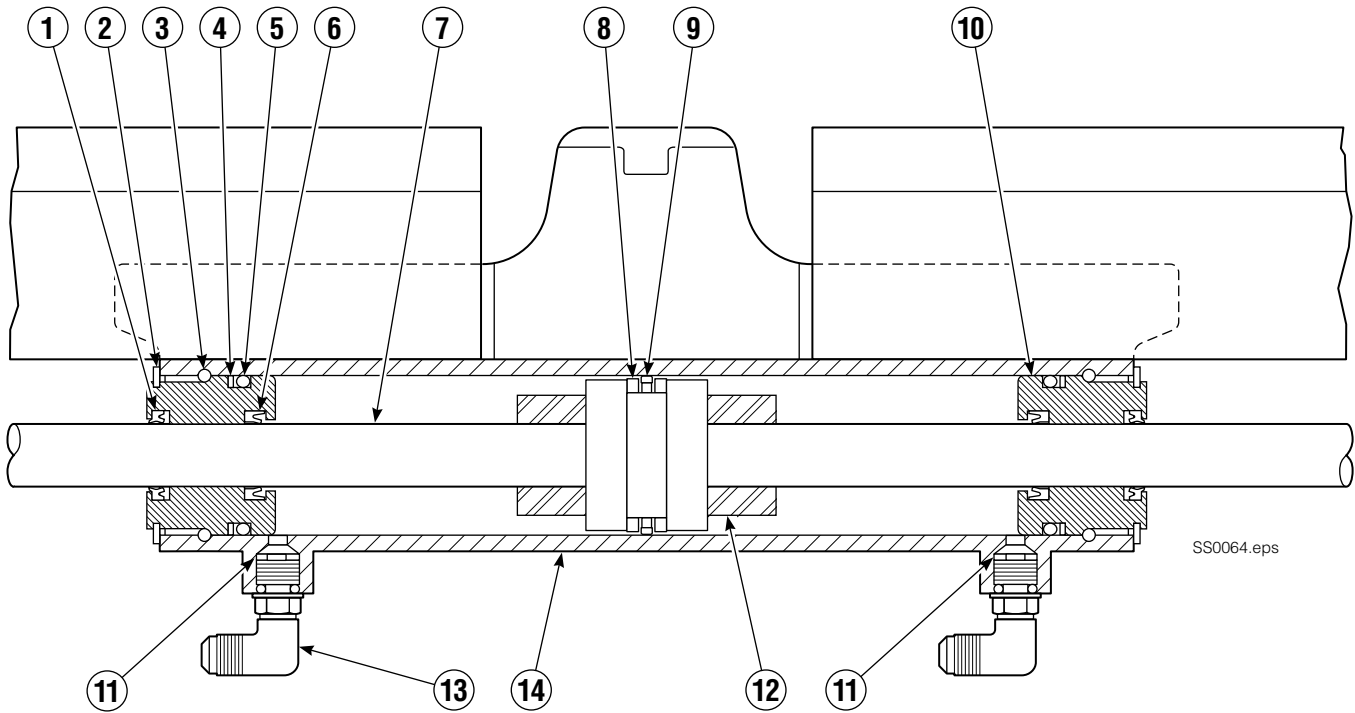

Lower Hook Group 204182
Common Parts 207376

55E			
REF	QTY	PART NO.	DESCRIPTION
1	▼	204187	Upper Bearing
2	1	■	Cylinder
3	▼	207209	Lower Bearing, 19 mm X
★4	4	553857	Nut, 5/8NC GR5
★5	2	204186	Lower Hook
★6	4	667225	Washer
★7	4	639121	Capscrew, 5/8NCx1.50 GR5
8	1	●	Frame
9	▼	7403	Zerk Fitting

Cylinder

SS0064.eps

SS0065.eps

55E

REF	QTY	PART NO.	DESCRIPTION	REF	QTY	PART NO.	DESCRIPTION
		205841	Cylinder Assembly, 28.9 in. (735 mm)	● 8	2	563278	Bearing Ring
● 1	2	562131	Wiper Seal	● 9	1	564141	Piston Seal
2	2	562951	Snap Ring	10	2	562792	Retainer
3	2	562942	Retaining Ring	11	1	205369	Speed Control Washer
● 4	2	563388	Back-Up Ring	12	2	-	Spacer
● 5	2	562127	O-Ring	13	2	601676	Fitting, JIC 6-6
● 6	2	562132	Rod Seal	14	-	■	Cylinder Shell
7	1	562055	Rod			563487	Service Kit