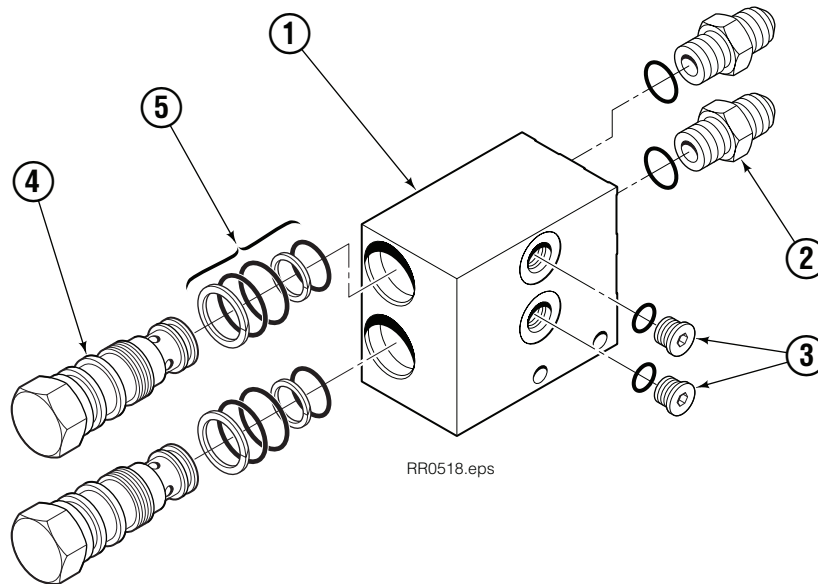

● See Drive page for parts breakdown.

■ See Valve page for parts breakdown.

★ Included in Fitting Group 6040919.

Reference: Common Parts 6072247, Fastener Kit 6061927r5.

Drive Group

REF	QTY	PART NO.	DESCRIPTION	REF	QTY	PART NO.	DESCRIPTION
		6039449	Drive Group	14	2	604511	Fitting, 6-6
1	1	6039448	Housing	15	1	6036948	Bearing
2	1	6036949	Cover	16	1	643369	O-Ring
3	1	6039453	Motor Flange	17	1	6039576	Pinion Seal
4	2	6039451	Flange Gasket	18	1	6052850	Bearing
5	8	761170	Capscrew, M6 x 20	19	1	6039452	Housing Flange
6	3	682662	Capscrew, M6 x 16	20	2	663694	Plug, 3
7	1	643347	O-Ring	21	1	6039450	Motor
8	2	678985	Bearing	22	2	667087	Plug, 2
9	1	6036957	Worm	23	1	7196	Retaining Ring
10	1	6059706	Pinion	24	1	6060031	Shim - .127 mm (blue)
11	1	6036914	Worm Gear	25	1	6060032	Shim - .254 mm (brown)
12	1	6038311	Key	26	1	6060033	Shim - .381 mm (pink)
13	4	6059569	Capscrew, M6 x 12	27	1	6060034	Shim - .508 mm (yellow)

Valve Assembly

REF	QTY	PART NO.	DESCRIPTION
		6039467	Valve Assembly
1	1	6039468	Manifold
2	2	604511	Fitting, 6-6
3	2	663694	Plug, 3
4	2	659058	Check Valve – P.O.
5	2	667516	Seal Kit

Fork Bar Group

40G			
REF	QTY	PART NO.	DESCRIPTION
		6067251	Fork Bar Group
1	1	6067243	Upper Fork Bar
2	1	6062888	Lower Fork Bar
3	14	769573	Capscrew, M16 x 30
4	14	678992	Lockwasher, M16
5	2	775443	Capscrew, M16 x 25
6	2	689279	Middle Hook