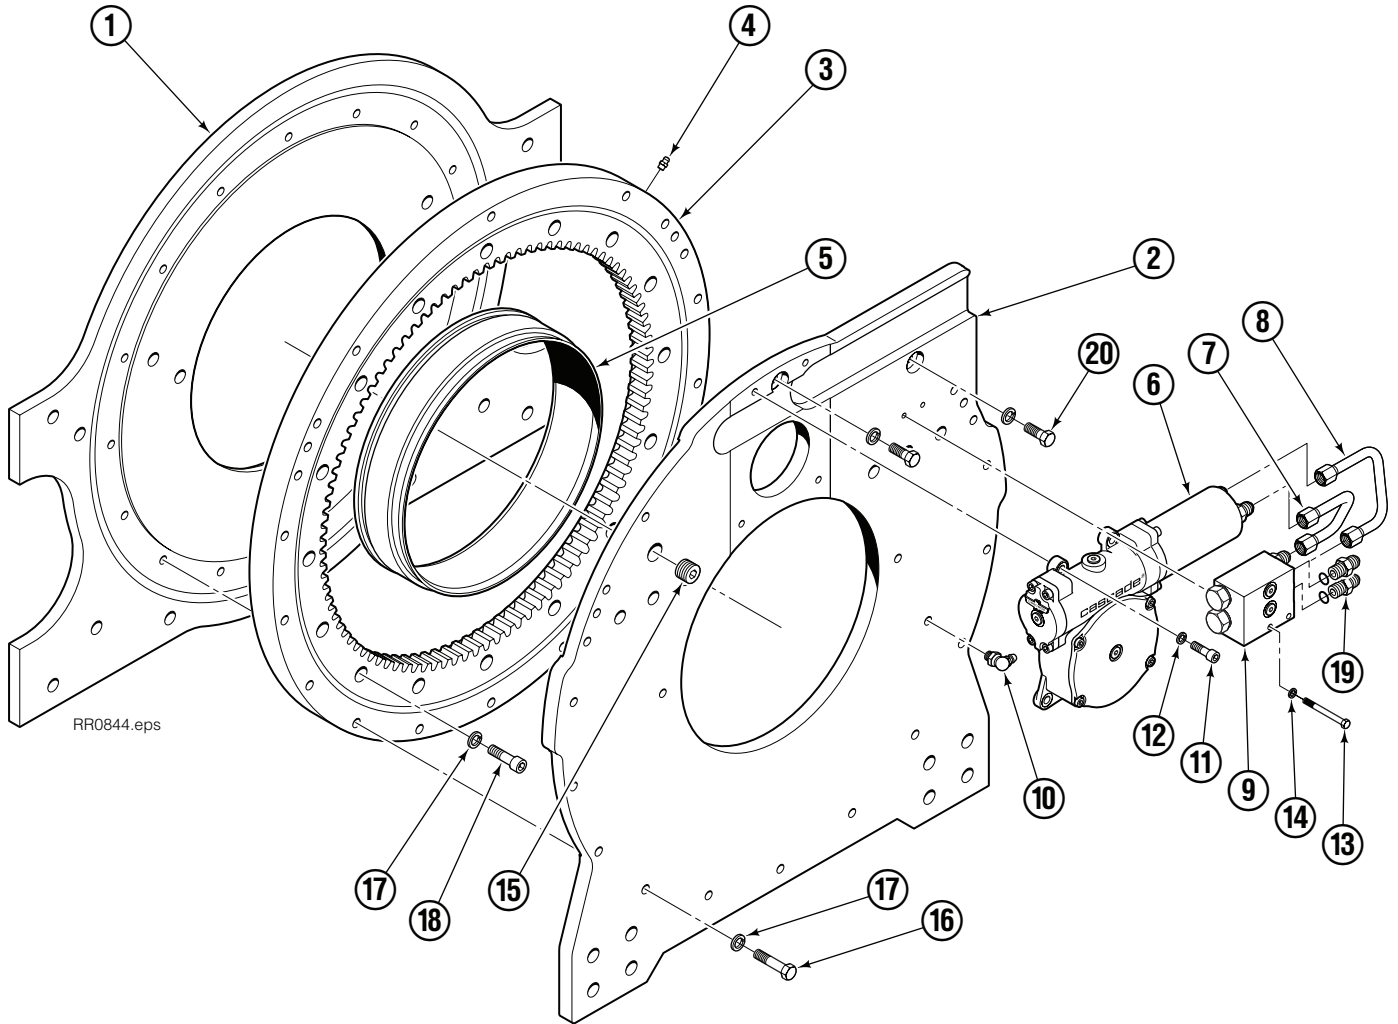

Internet: www.cascorp.com

Rotator Group

40G

REF	QTY	PART NO.	DESCRIPTION	REF	QTY	PART NO.	DESCRIPTION
		6072251	Rotator Group	11	4	6064636	Capscrew, M8 x 25
1	1	6059342	Faceplate	12	4	680253	Lockwasher, M8
2	1	6059340	Baseplate	13	2	787379	Capscrew, M6 x 55
3	1	6059699	Bearing Assembly	14	2	206323	Lockwasher, M6
4	1	7401	Grease Fitting	15	1	6610	Plug
5	1	6039459	Bearing Seal	16	18	6055606	Capscrew, M10 x 45
6	1	6039449	Worm Gear Drive ●	17	36	683826	Lockwasher, M10
7	1	6038308	Tube	18	16	6064634	Capscrew, M10 x 35
8	1	6038309	Tube	19	2	604511	Fitting, 6-6 ★
9	1	6039467	Valve Assembly ■	20	2	6096905	Capscrew, M10 x 35
10	1	7406	Grease Fitting				

Valve Assembly

REF	QTY	PART NO.	DESCRIPTION
		6039467	Valve Assembly
1	1	6039468	Manifold
2	2	604511	Fitting, 6-6
3	2	663694	Plug, 3
4	2	659058	Check Valve – P.O.
5	2	667516	Seal Kit

Fork Bar Group

40G			
REF	QTY	PART NO.	DESCRIPTION
		6067251	Fork Bar Group
1	1	6067243	Upper Fork Bar
2	1	6062888	Lower Fork Bar
3	14	769573	Capscrew, M16 x 30
4	14	678992	Lockwasher, M16
5	2	775443	Capscrew, M16 x 25
6	2	689279	Middle Hook