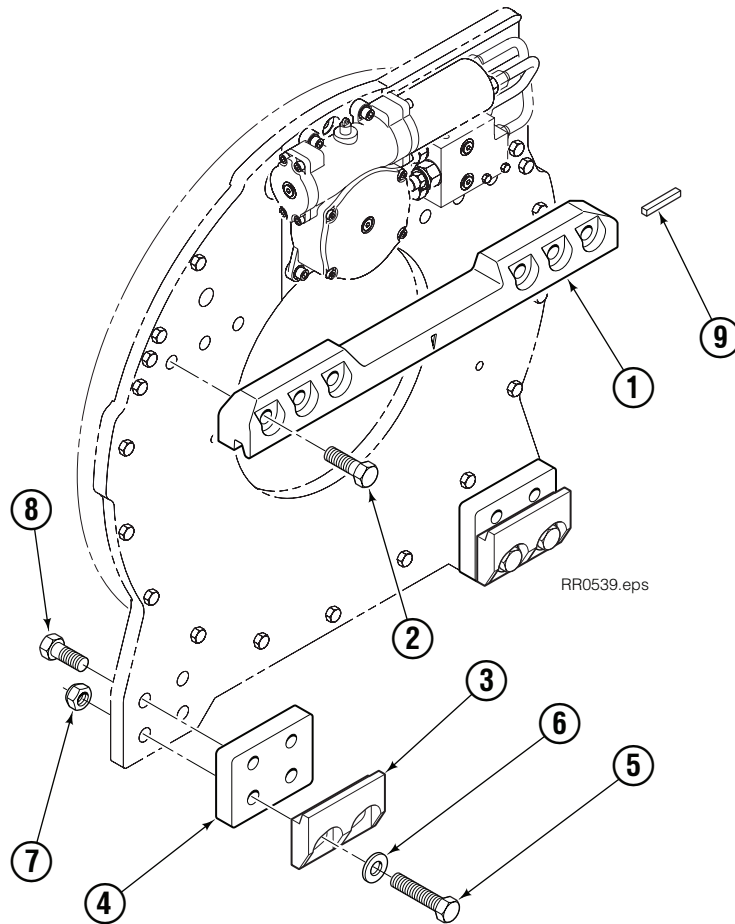

Mounting Group

Class II, 0°

REF	QTY	PART NO.	DESCRIPTION
		6039473	Mounting Group
1	1	6039189	Upper Hook
2	6	218117	Capscrew, M16 x 30
3	2	675968	Lower Hook
4	2	6039458	Spacer
5	4	768567	Capscrew, M16 x 75
6	4	667225	Washer, .625 in.
7	4	678990	Nut, M16
8	4	766154	Capscrew, M16 x 40
9	1	669344	Stop Block Kit