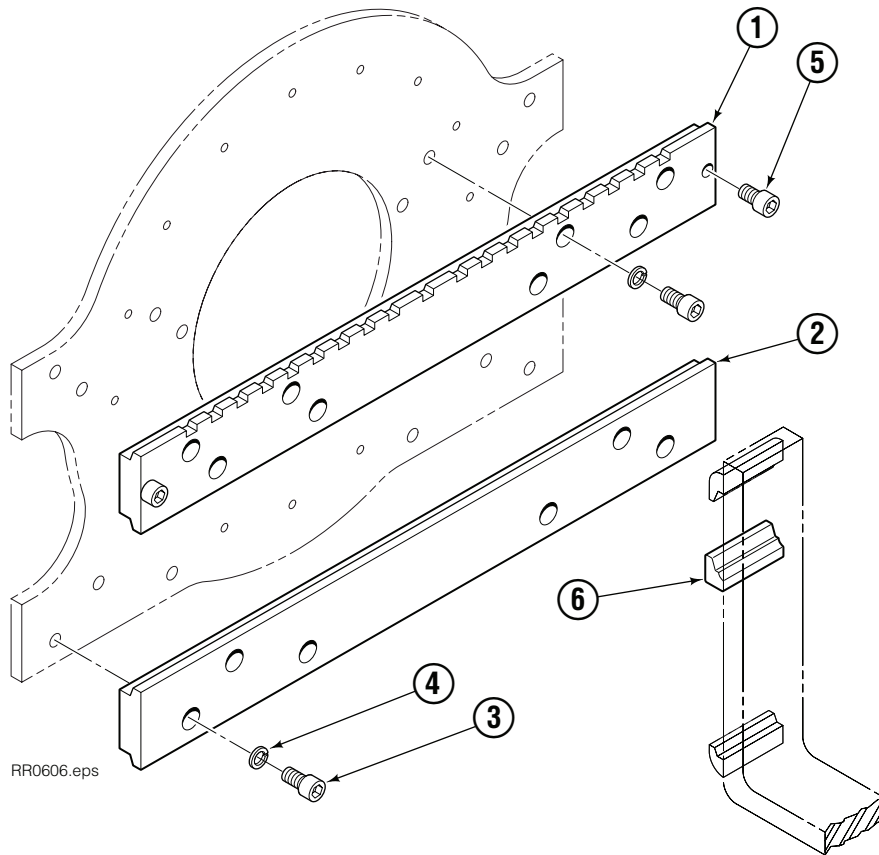

Internet: www.cascorp.com

Rotator Group

40G

REF	QTY	PART NO.	DESCRIPTION	REF	QTY	PART NO.	DESCRIPTION
		6072251	Rotator Group	11	4	6064636	Capscrew, M8 x 25
1	1	6059342	Faceplate	12	4	680253	Lockwasher, M8
2	1	6059340	Baseplate	13	2	787379	Capscrew, M6 x 55
3	1	6059699	Bearing Assembly	14	2	206323	Lockwasher, M6
4	1	7401	Grease Fitting	15	1	6610	Plug
5	1	6039459	Bearing Seal	16	18	6055606	Capscrew, M10 x 45
6	1	6039449	Worm Gear Drive ●	17	36	683826	Lockwasher, M10
7	1	6038308	Tube	18	16	6064634	Capscrew, M10 x 35
8	1	6038309	Tube	19	2	604511	Fitting, 6-6 ★
9	1	6039467	Valve Assembly ■	20	2	6096905	Capscrew, M10 x 35
10	1	7406	Grease Fitting				

Valve Assembly

REF	QTY	PART NO.	DESCRIPTION
		6039467	Valve Assembly
1	1	6039468	Manifold
2	2	604511	Fitting, 6-6
3	2	663694	Plug, 3
4	2	659058	Check Valve – P.O.
5	2	667516	Seal Kit

Fork Bar Group

40G			
REF	QTY	PART NO.	DESCRIPTION
		6067251	Fork Bar Group
1	1	6067243	Upper Fork Bar
2	1	6062888	Lower Fork Bar
3	14	769573	Capscrew, M16 x 30
4	14	678992	Lockwasher, M16
5	2	775443	Capscrew, M16 x 25
6	2	689279	Middle Hook