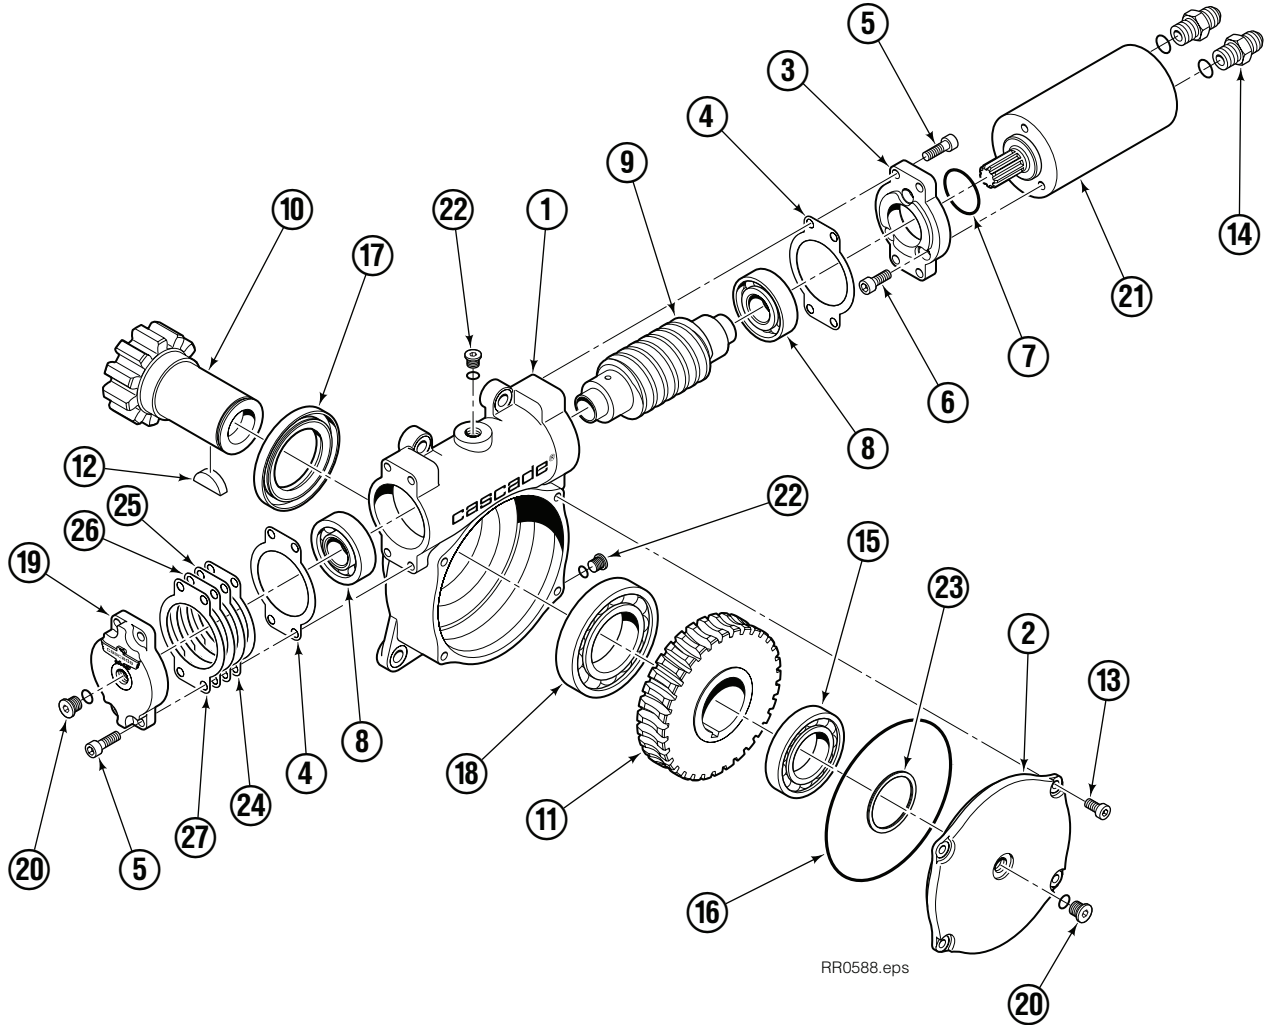

Drive Group

REF	QTY	PART NO.	DESCRIPTION	REF	QTY	PART NO.	DESCRIPTION
		6039449	Drive Group	14	2	604511	Fitting, 6-6
1	1	6039448	Housing	15	1	6036948	Bearing
2	1	6036949	Cover	16	1	643369	O-Ring
3	1	6039453	Motor Flange	17	1	6039576	Pinion Seal
4	2	6039451	Flange Gasket	18	1	6052850	Bearing
5	8	761170	Capscrew, M6 x 20	19	1	6039452	Housing Flange
6	3	682662	Capscrew, M6 x 16	20	2	663694	Plug, 3
7	1	643347	O-Ring	21	1	6039450	Motor
8	2	678985	Bearing	22	2	667087	Plug, 2
9	1	6036957	Worm	23	1	7196	Retaining Ring
10	1	6059706	Pinion	24	1	6060031	Shim - .127 mm (blue)
11	1	6036914	Worm Gear	25	1	6060032	Shim - .254 mm (brown)
12	1	6038311	Key	26	1	6060033	Shim - .381 mm (pink)
13	4	6059569	Capscrew, M6 x 12	27	1	6060034	Shim - .508 mm (yellow)