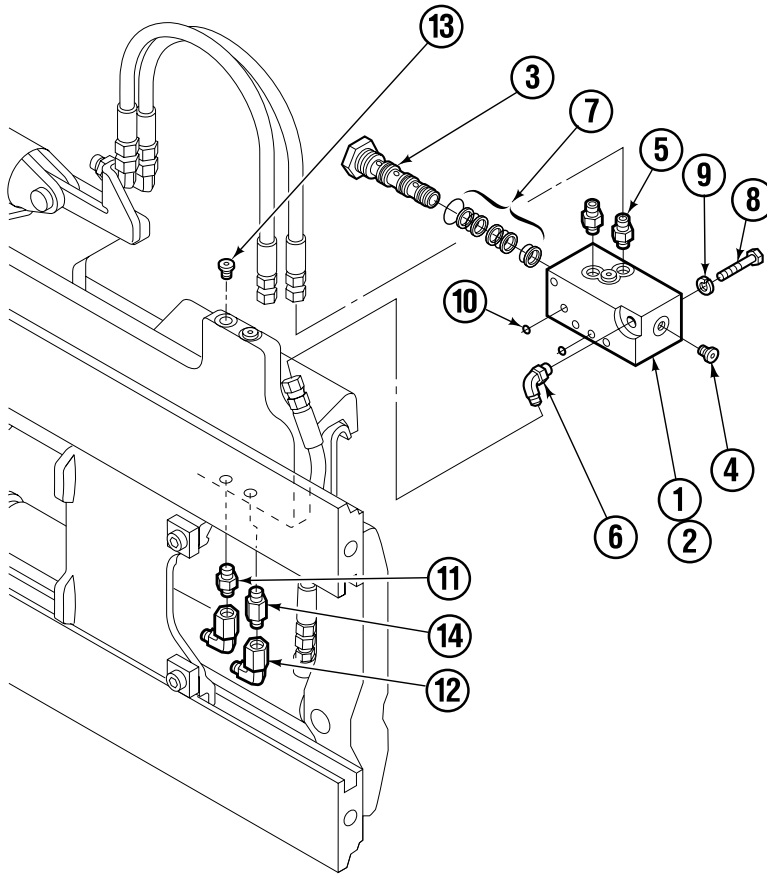

55F			
REF	QTY	PART NO.	DESCRIPTION
		583945	Cylinder Assembly
1	1	564170	Shell
2	1	564186	Rod
3	1	685664	Retainer
4	1	685665	Piston
5	1	564193	● Rod End
6	1	5718	● Nut
7	1	636850	● Rod Wiper
8	1	646540	● Rod Seal
9	1	2718	● O-Ring
10	1	615122	● Back-up Ring
11	1	2710	● O-Ring
12	1	663728	● Piston Seal
13	1	563462	Piston Nut
14	1	563916	Retaining Ring
15	1	3137	Snap Ring
		684827	Service Kit

● Included in Service Kit 684827.

Reference: S-6140, S-6141.

Right Hand Cylinder

FP0028.iii

55F			
REF	QTY	PART NO.	DESCRIPTION
		583953	Cylinder Assembly
1	1	564178	Shell
2	1	564186	Rod
3	1	685664	Retainer
4	1	685665	Piston
5	1	564193	● Rod End
6	1	5718	● Nut
7	1	636850	● Rod Wiper
8	1	646540	● Rod Seal
9	1	2718	● O-Ring
10	1	615122	● Back-up Ring
11	1	2710	● O-Ring
12	1	663728	● Piston Seal
13	1	563462	Piston Nut
14	1	563916	Retaining Ring
15	1	3137	Snap Ring
		684827	Service Kit

● Included in Service Kit 684827.

Reference: S-6138, S-6139.

Flow Divider Group

FP0035.iii

55F			
REF	QTY	PART NO.	DESCRIPTION
		206921	Flow Divider Group
1	1	206919	Valve ■
2	1	206918	Valve Body
3	1	207301	Cartridge-Combiner
4	2	663694	Fitting, 3
5	2	617915	Fitting, 4-4
6	1	617917	Fitting, 4-4
7	1	679992	Service Kit
8	3	685105	Capscrew
9	3	678993	Lockwasher
10	2	207300	O-Ring
11	6	617915	Fitting, 4-4
12	2	617641	Fitting, 4-4
13	2	609234	Fitting, 4-4
14	1	617916	Fitting, 4-4

■ Includes items 1 through 7.

Standard Installation Group

REF	QTY	PART NO.	DESCRIPTION
		207342	Installation Group
1	1	207314	Bracket
2	2	762899	Capscrew, M10X20-8.8
3	2	681238	Lockwasher
4	2	2453	Fitting, 8-8
5	2	207578	Hose