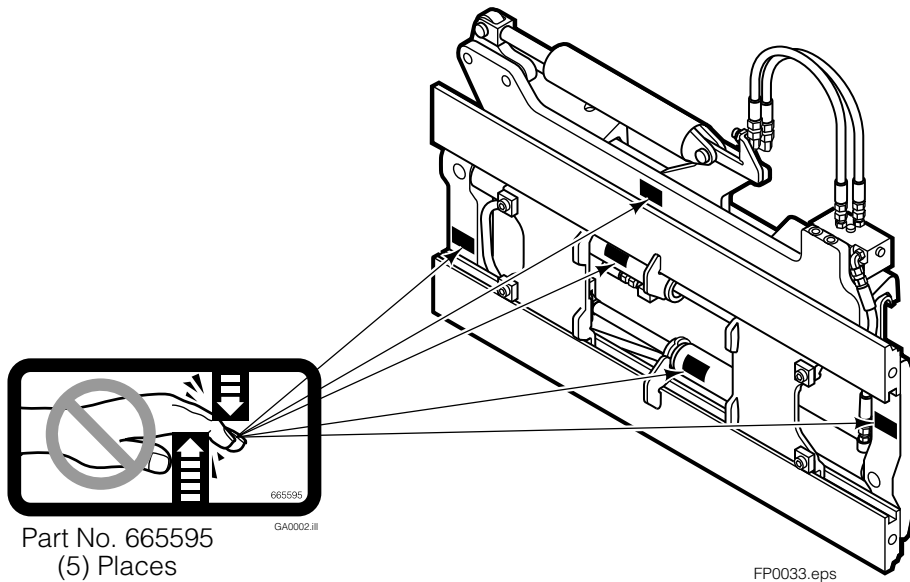

Safety Decals

Part No. 665595
(5) Places

GA0002.ill

FP0033.eps

Mounting Group Sideshifting

FP0569.ill

55F

REF	QTY	PART NO.	DESCRIPTION	REF	QTY	PART NO.	DESCRIPTION
		377189●	Sideshifting Mounting ■	9	2	675514	Lower Hook ★
1	1	396119	Frame ■	10	4	683182	Capscrew ★
2	1	207186	Anchor Bracket ■	11	2	763024	Capscrew, M16x30
3	2	601676	Fitting, 6-6	12	2	675515	Guide ★
4	2	678832	Pin ★	13	1	206909	Lug
5	2	206926	Clevis Pin	14	2	207209	Lower Bearing
6	2	672726	Hairpin Cotter	15	2	209740	Lockwasher
7	1	675548	Cylinder Assembly	16	2	204187	Upper Bearing
8	1	675550	Washer (orifice .085)				