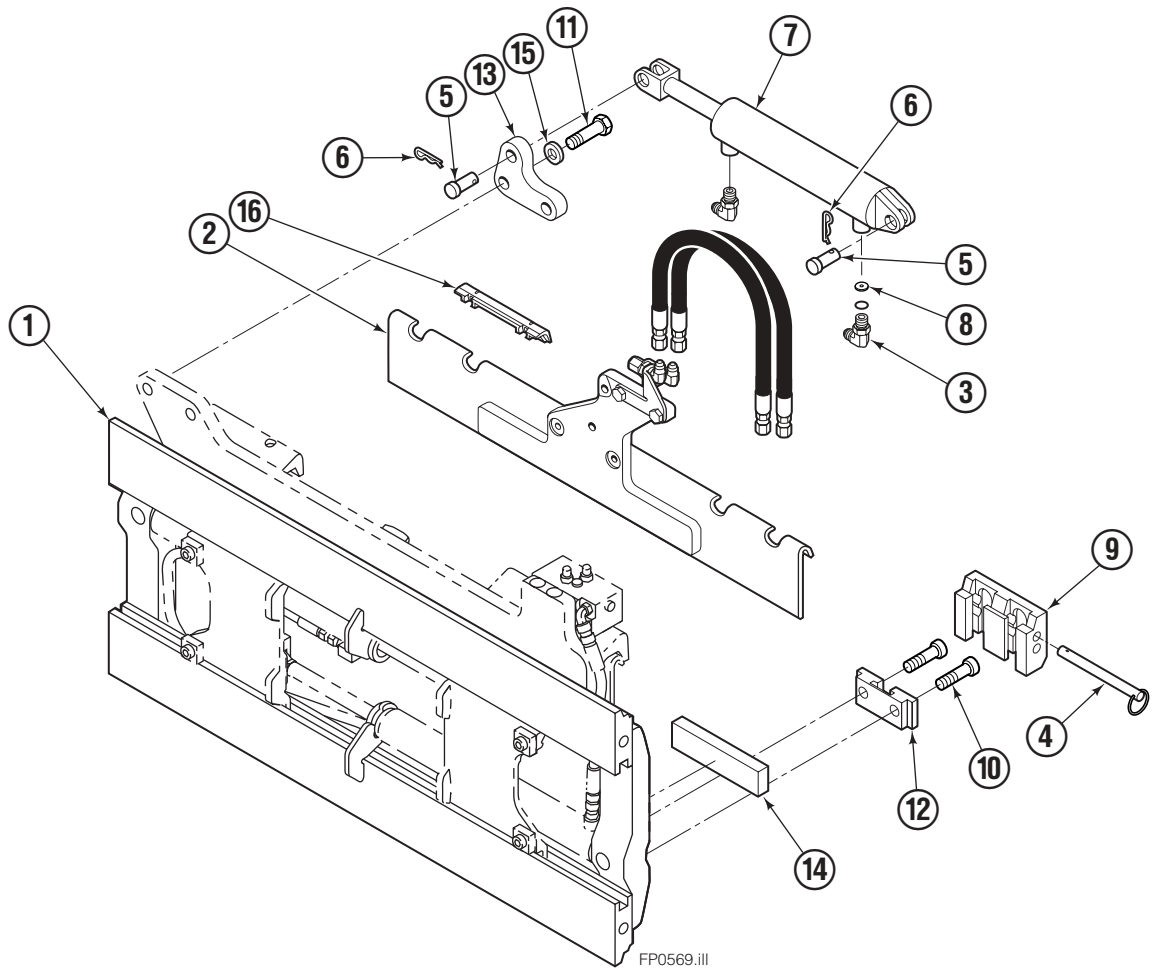

Safety Decals

Part No. 665595
(5) Places

GA0002.ill

FP0033.eps

Mounting Group Sideshifting

FP0569.ill

55F

REF	QTY	PART NO.	DESCRIPTION	REF	QTY	PART NO.	DESCRIPTION
		377189●	Sideshifting Mounting ■	9	2	675514	Lower Hook ★
1	1	396119	Frame ■	10	4	683182	Capscrew ★
2	1	207186	Anchor Bracket ■	11	2	763024	Capscrew, M16x30
3	2	601676	Fitting, 6-6	12	2	675515	Guide ★
4	2	678832	Pin ★	13	1	206909	Lug
5	2	206926	Clevis Pin	14	2	207209	Lower Bearing
6	2	672726	Hairpin Cotter	15	2	209740	Lockwasher
7	1	675548	Cylinder Assembly	16	2	204187	Upper Bearing
8	1	675550	Washer (orifice .085)				

- Carriage width.
- Includes items 2 through 19.

- ◆ See Cylinder page for parts breakdown.
- ★ Included in Lower Hook Group 683179

Sideshift Cylinder

FP0126.ill

45E			
REF	QTY	PART NO.	DESCRIPTION
		675548	Cylinder Assembly
1	1	553857	Nut
2	1	662452	■ Seal
3	1	553501	Piston
4	1	636851	■ Wiper
5	1	638247	■ Back-up Ring
6	1	675550	Washer (orifice .085 in.)
7	1	675549	Shell
8	1	553449	Rod
9	1	2785	■ O-Ring
10	1	615128	■ Back-up Ring
11	1	553500	Retainer
12	1	553856	Retaining Ring
13	1	7202	Snap Ring
14	1	641835	■ Seal
		553861	Service Kit

■ Included in Service Kit 553861.

Hydraulic/Fork Group

55F							
REF	QTY	PART NO.	DESCRIPTION	REF	QTY	PART NO.	DESCRIPTION
		207222	Hydraulic Group – 49" ■ ●	13	2	763169	CapscREW
		206912	Fork Group □	14	2	680217	Lockwasher
1	1	583945	Cylinder Assembly, LH ◆	15	8	206924	CapscREW
2	1	583953	Cylinder Assembly, RH ▼	16	2	206925	Pin
3	1	207298	Hose	17	4	207552	Block
4	1	207570	Hose	18	2	206916	Grommet
5	1	207565	Hose	19	2	206926	Clevis Pin
6	1	207571	Hose	20	2	207210	Hairpin Cotter
7	2	207208	Fork Carrier	21	2	768551	CapscREW
8	2	206914	Lug	22	2	7403	Grease Fitting
9	4	206915	Bearing	23	1	768753	Setscrew
10	4	206922	CapscREW	24	1	207211	Jam Nut
11	4	678991	Lockwasher	25	1	200008	Cable Tie
12	2	206923	Eyebolt	26	6	617915	Fitting, 4-4