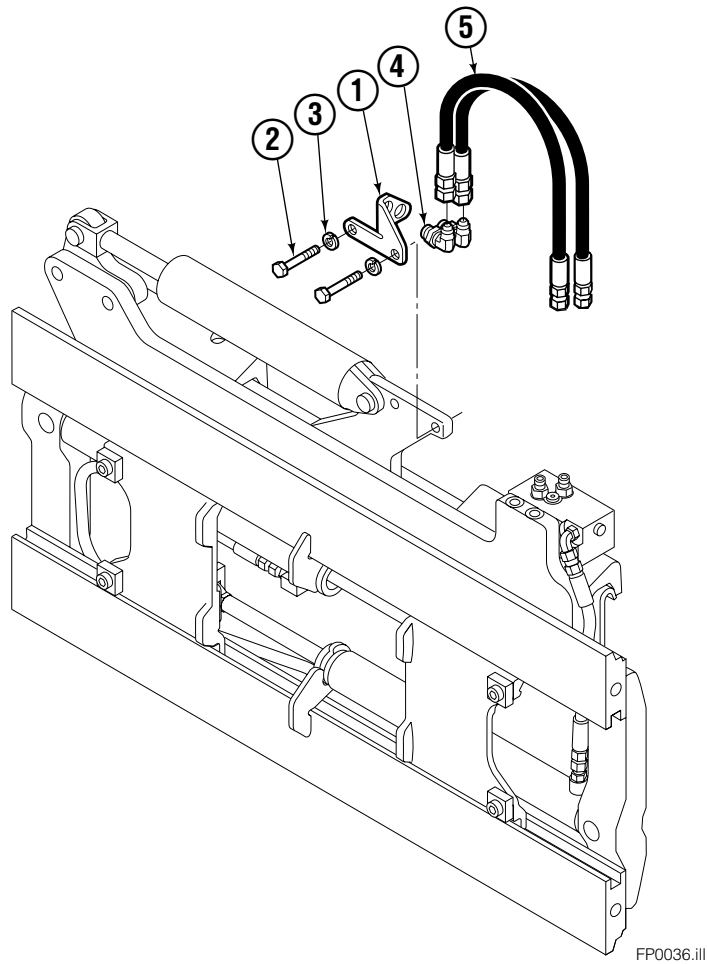

● Included in Service Kit 684827.

Reference: S-6138, S-6139.

Flow Divider Group

FP0035.iii

55F			
REF	QTY	PART NO.	DESCRIPTION
		206921	Flow Divider Group
1	1	206919	Valve ■
2	1	206918	Valve Body
3	1	207301	Cartridge-Combiner
4	2	663694	Fitting, 3
5	2	617915	Fitting, 4-4
6	1	617917	Fitting, 4-4
7	1	679992	Service Kit
8	3	685105	Capscrew
9	3	678993	Lockwasher
10	2	207300	O-Ring
11	6	617915	Fitting, 4-4
12	2	617641	Fitting, 4-4
13	2	609234	Fitting, 4-4
14	1	617916	Fitting, 4-4

■ Includes items 1 through 7.

Standard Installation Group

REF	QTY	PART NO.	DESCRIPTION
		207342	Installation Group
1	1	207314	Bracket
2	2	762899	Capscrew, M10X20-8.8
3	2	681238	Lockwasher
4	2	2453	Fitting, 8-8
5	2	207578	Hose