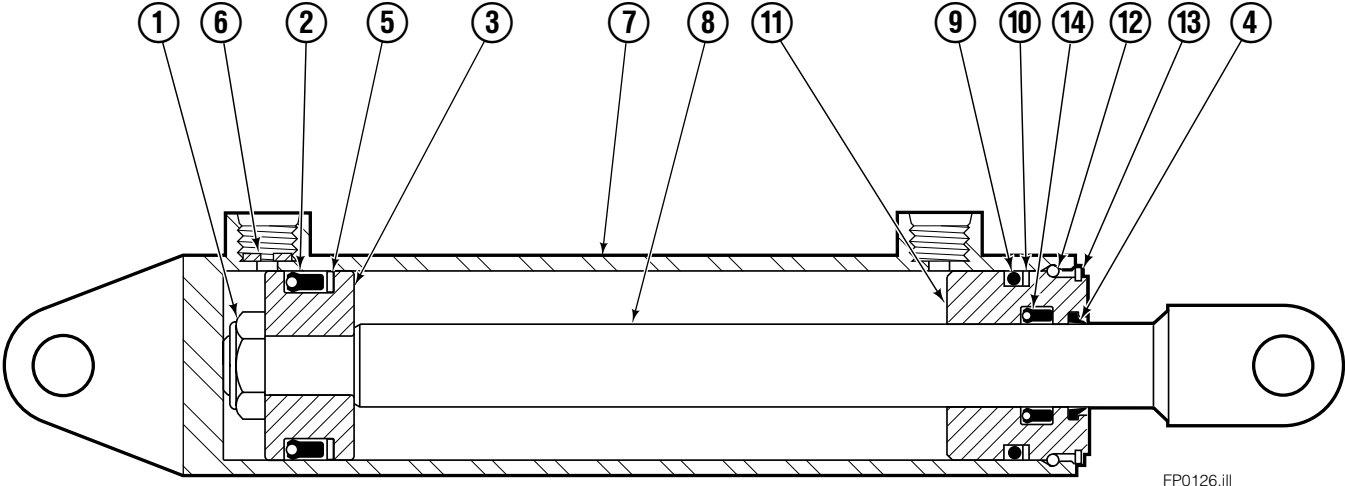

Safety Decals

Part No. 665595
(5) Places

GA0002.ill

FP0033.eps

Mounting Group Sideshifting

FP0569.ill

55F

REF	QTY	PART NO.	DESCRIPTION	REF	QTY	PART NO.	DESCRIPTION
		377189●	Sideshifting Mounting ■	9	2	675514	Lower Hook ★
1	1	396119	Frame ■	10	4	683182	Capscrew ★
2	1	207186	Anchor Bracket ■	11	2	763024	Capscrew, M16x30
3	2	601676	Fitting, 6-6	12	2	675515	Guide ★
4	2	678832	Pin ★	13	1	206909	Lug
5	2	206926	Clevis Pin	14	2	207209	Lower Bearing
6	2	672726	Hairpin Cotter	15	2	209740	Lockwasher
7	1	675548	Cylinder Assembly	16	2	204187	Upper Bearing
8	1	675550	Washer (orifice .085)				

- Carriage width.
- Includes items 2 through 19.

- ◆ See Cylinder page for parts breakdown.
- ★ Included in Lower Hook Group 683179

Sideshift Cylinder

FP0126.ill

45E			
REF	QTY	PART NO.	DESCRIPTION
		675548	Cylinder Assembly
1	1	553857	Nut
2	1	662452	■ Seal
3	1	553501	Piston
4	1	636851	■ Wiper
5	1	638247	■ Back-up Ring
6	1	675550	Washer (orifice .085 in.)
7	1	675549	Shell
8	1	553449	Rod
9	1	2785	■ O-Ring
10	1	615128	■ Back-up Ring
11	1	553500	Retainer
12	1	553856	Retaining Ring
13	1	7202	Snap Ring
14	1	641835	■ Seal
		553861	Service Kit