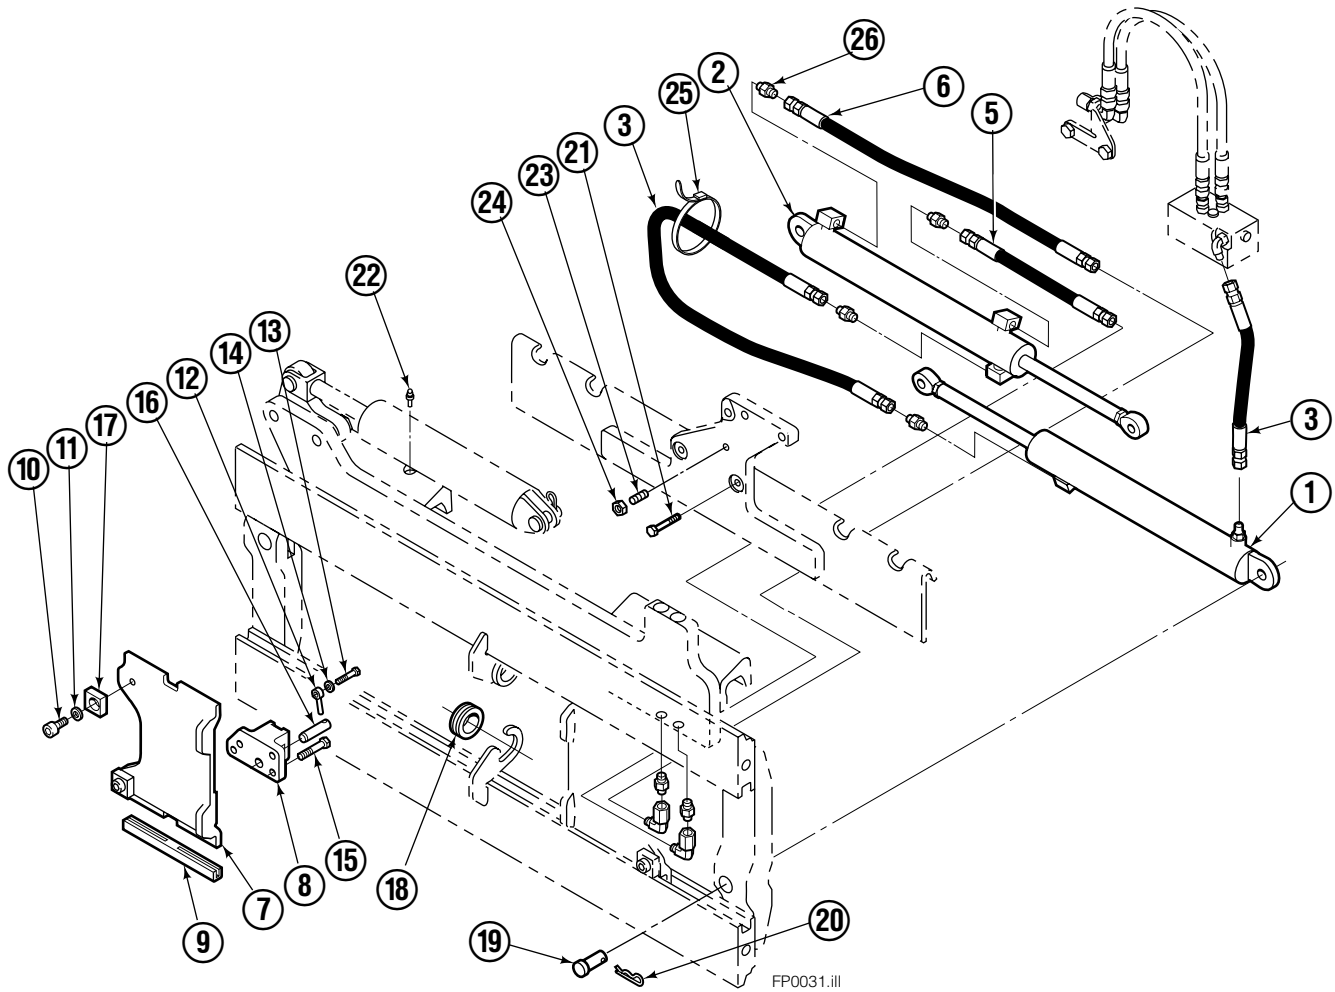

- Carriage width.
- Includes items 2 through 19.

- ◆ See Cylinder page for parts breakdown.
- ★ Included in Lower Hook Group 683179

Sideshift Cylinder

FP0126.ill

45E			
REF	QTY	PART NO.	DESCRIPTION
		675548	Cylinder Assembly
1	1	553857	Nut
2	1	662452	■ Seal
3	1	553501	Piston
4	1	636851	■ Wiper
5	1	638247	■ Back-up Ring
6	1	675550	Washer (orifice .085 in.)
7	1	675549	Shell
8	1	553449	Rod
9	1	2785	■ O-Ring
10	1	615128	■ Back-up Ring
11	1	553500	Retainer
12	1	553856	Retaining Ring
13	1	7202	Snap Ring
14	1	641835	■ Seal
		553861	Service Kit

■ Included in Service Kit 553861.

Hydraulic/Fork Group

55F							
REF	QTY	PART NO.	DESCRIPTION	REF	QTY	PART NO.	DESCRIPTION
		207222	Hydraulic Group – 49" ■ ●	13	2	763169	CapscREW
		206912	Fork Group □	14	2	680217	Lockwasher
1	1	583945	Cylinder Assembly, LH ◆	15	8	206924	CapscREW
2	1	583953	Cylinder Assembly, RH ▼	16	2	206925	Pin
3	1	207298	Hose	17	4	207552	Block
4	1	207570	Hose	18	2	206916	Grommet
5	1	207565	Hose	19	2	206926	Clevis Pin
6	1	207571	Hose	20	2	207210	Hairpin Cotter
7	2	207208	Fork Carrier	21	2	768551	CapscREW
8	2	206914	Lug	22	2	7403	Grease Fitting
9	4	206915	Bearing	23	1	768753	Setscrew
10	4	206922	CapscREW	24	1	207211	Jam Nut
11	4	678991	Lockwasher	25	1	200008	Cable Tie
12	2	206923	Eyebolt	26	6	617915	Fitting, 4-4

■ Carriage width.

◆ See LH Cylinder page for parts breakdown.

▼ See RH Cylinder page for parts breakdown.

● Includes items 1 through 6.

□ Includes items 7 through 26.

Reference: BC-101, SK-5981.

Left Hand Cylinder