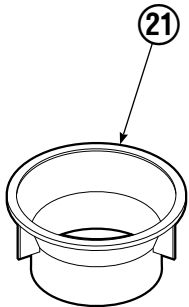

Reference: SK-4962, SK-4963.

Hosing Group

45F			
REF	QTY	PART NO.	DESCRIPTION
		6025598	Hosing Group
1	4	680115	Hose, 43.75 in.
2	1	6024522	Revolving Connection ▲
3	4	680115	Hose, 43.75 in.
4	2	227962	Eye Pin
5	2	4751	Capscrew, M10 x 25
6	4	680113	Insert
7	4	673416	Segment

▲ See Revolving Connection page for parts breakdown.

Revolving Connection

77F			
REF	QTY	PART NO.	DESCRIPTION
		6024522	Revolving Connection Group
1	1	6023358	Valve Body
2	3	214649	◆ Seal
3	1	6023343	Shaft
4	1	7341	◆ Retaining Ring
5	1	6023275	End Block
6	2	684587	◆ O-Ring
7	2	768796	Capscrew, M8 x 35
8	8	604511	Fitting, 6-6
9	2	604511	Fitting, 6-6
10	1	3138	◆ Retaining Ring

◆ Included in Service Kit 6024395.

Short Arm Cylinder

REF	QTY	PART NO.	DESCRIPTION
		555155	Cylinder Assembly
1	1	674840	Bearing
2	1	560997	Nut
3	1	660767	◆ Bearing
4	1	662460	◆ Seal
5	2	638293	◆ Back-Up Ring
6	2	604511	Fitting, 6-6
7	1	556852	Fitting, 4
8	1	557212	Check Valve
9	1	2797	◆ O-Ring
10	1	615140	◆ Back-Up Ring
11	1	554598	◆ Seal
12	1	564930	◆ Wiper
13	1	555243	Rod
14	1	555207	Retainer
15	1	555226	Piston
16	1	2722	◆ O-Ring
17	1	555242	Shell
18	1	667516	Check Valve Service Kit
19	1	-	Spacer
20	2	564372	Bearing
21	1	672909	Seal Loader
		555227	Service Kit

◆ Included in Service Kit 555227.

Ref: S-5306, S-5561.

Long Arm Cylinder

REF	QTY	PART NO.	DESCRIPTION
		555153	Cylinder Assembly
1	1	674840	Bearing
2	1	560997	Nut
3	1	660767	◆ Bearing
4	1	662460	◆ Seal
5	2	638293	◆ Back-Up Ring
6	2	604511	Fitting, 6-6
7	1	556852	Fitting, 4
8	1	557212	Check Valve
9	1	2797	◆ O-Ring
10	1	615140	◆ Back-Up Ring
11	1	554598	◆ Seal
12	1	564930	◆ Wiper
13	1	555220	Rod
14	1	555207	Retainer
15	1	555226	Piston
16	1	2722	◆ O-Ring
17	1	555219	Shell
18	1	667516	Check Valve Service Kit
19	1	-	Spacer
20	2	674840	Bearing
21	1	672909	Seal Loader
		555227	Service Kit