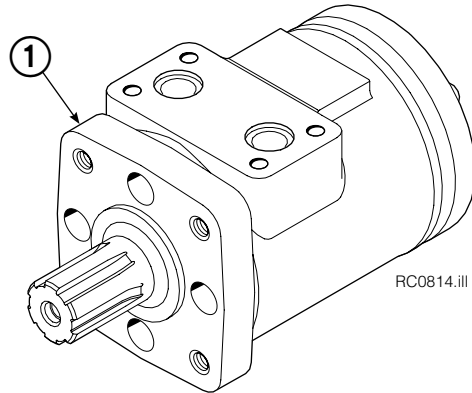

Drive Motor

REF	QTY	PART NO.	DESCRIPTION
1	1	215122	Drive Motor
●	1	206405	Service Kit

Cascade provides service replacement parts for the listed parts only. Due to cost, if others parts need replacement, the complete drive motor should be replaced.

- Compatible with water glycol based hydraulic fluids.