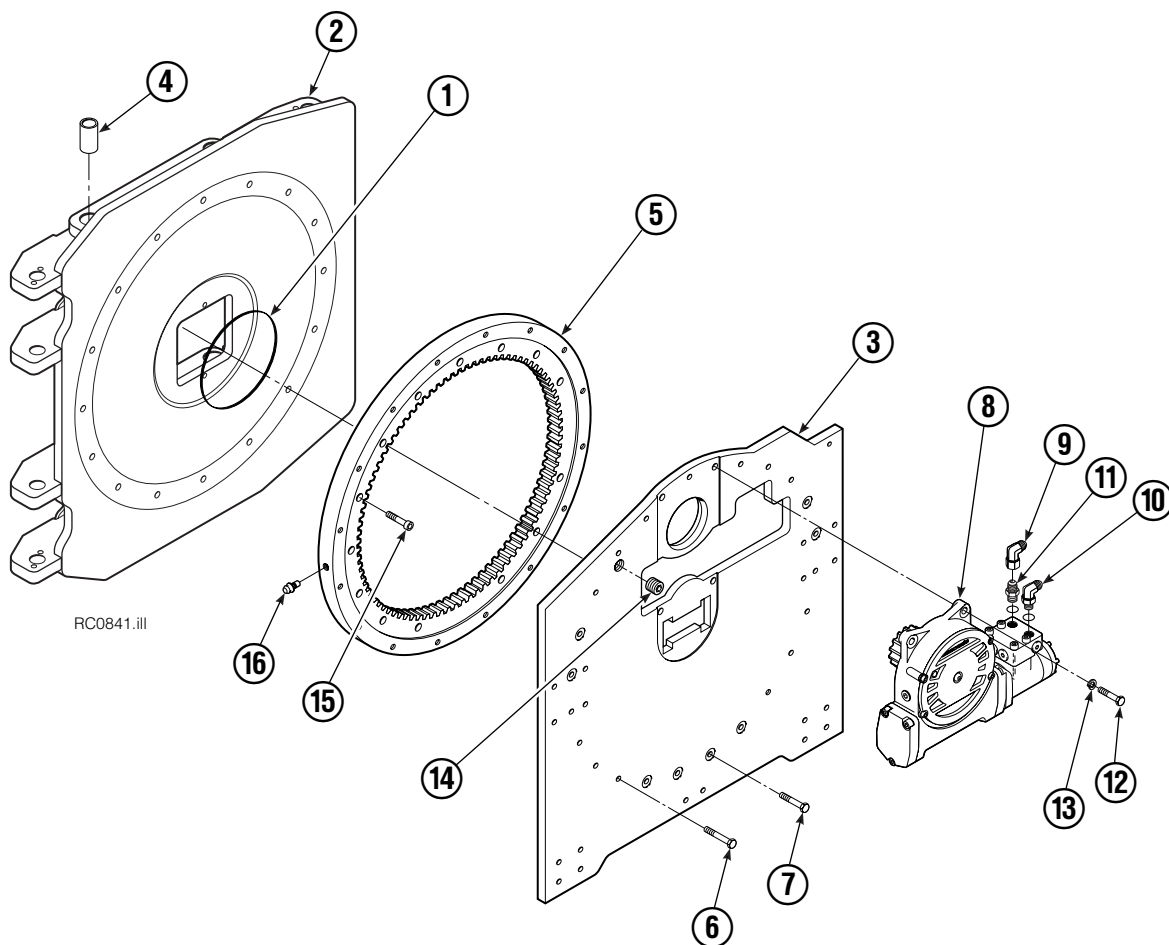

OR

Write: Cascade Corporation, P.O. Box 20187, Portland, OR 97220

Internet: www.cascorp.com

Safety Decals

RC0636.ill

Roll Clamp Safety Decals			
REF	QTY	PART NO.	DESCRIPTION
1	6	665595	No Hand Hold Decal
2	3	660269	Short Arm Rotation Position Decal
3	4	656038	Caution Decal
4	4	679150	No Step Decal
5	4	665677	Trapped Pressure Decal
6	1	679059	Quick-Change Hook Decal

Frame Group

RC0841.ill

45F			
REF	QTY	PART NO.	DESCRIPTION
		399377	Frame Group
1	1	670931	Seal
2	1	682438	Frame
3	1	680679	Baseplate
4	8	674843	Bushing
5	1	672828	Bearing Assembly ▲
6	9	643539	Capscrew, 1/2 NC x 1.75
7	7	643538	Capscrew, 1/2 NC x 1.50
8	1	220304	Drive Group ●
9	1	605761	Fitting, 8-8
10	1	601250	Fitting, 8-8
11	1	601377	Fitting, 8-8
12	4	661742	Capscrew, 1/2 NC x 1.25
13	4	6290	Lockwasher
14	1	6605	Plug
15	16	4505	Capscrew ▲
16	1	7401	Grease Fitting