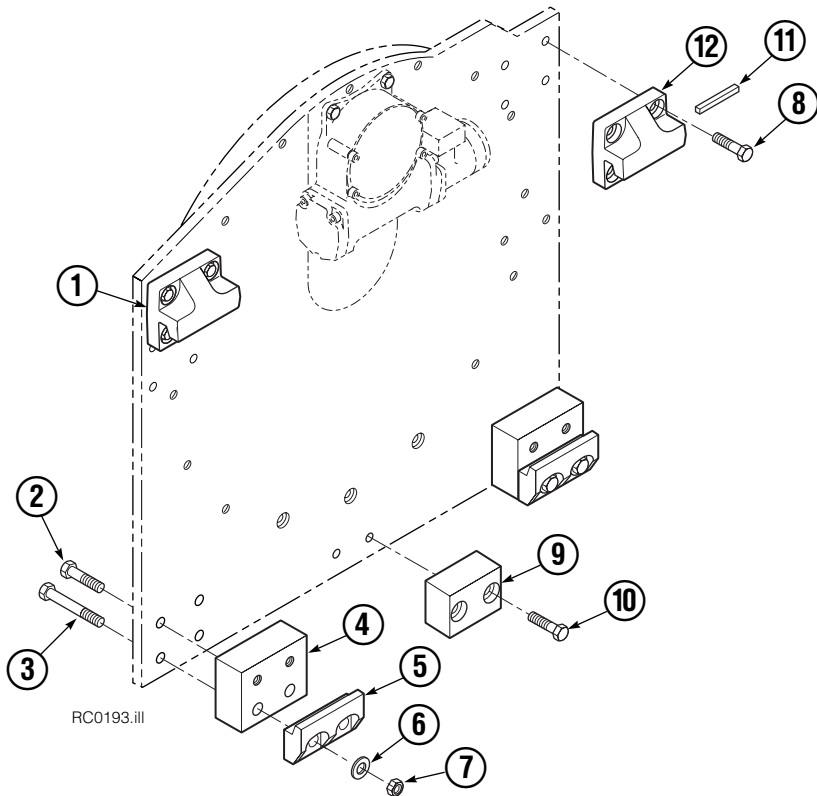

Bolt-On Mounting Group

Class II, 0°

REF	QTY	PART NO.	DESCRIPTION
		680630	Mounting Group
1	1	670523	Upper Hook – LH
2	4	3709	Capscrew, 5/8 NC x 1.50
3	4	674261	Capscrew, 5/8 NC x 3.75
4	2	676037	Spacer
5	2	675968	Lower Hook
6	4	667225	Washer
7	4	676281	Nut, 5/8 in. ID
8	8	667765	Capscrew, 5/8 NC x 1.50
9	1	680683	Center Spacer
10	2	677828	Capscrew, 1/2 NC x 1.00
11	1	669344	Stop Kit
12	1	670524	Upper Hook – RH