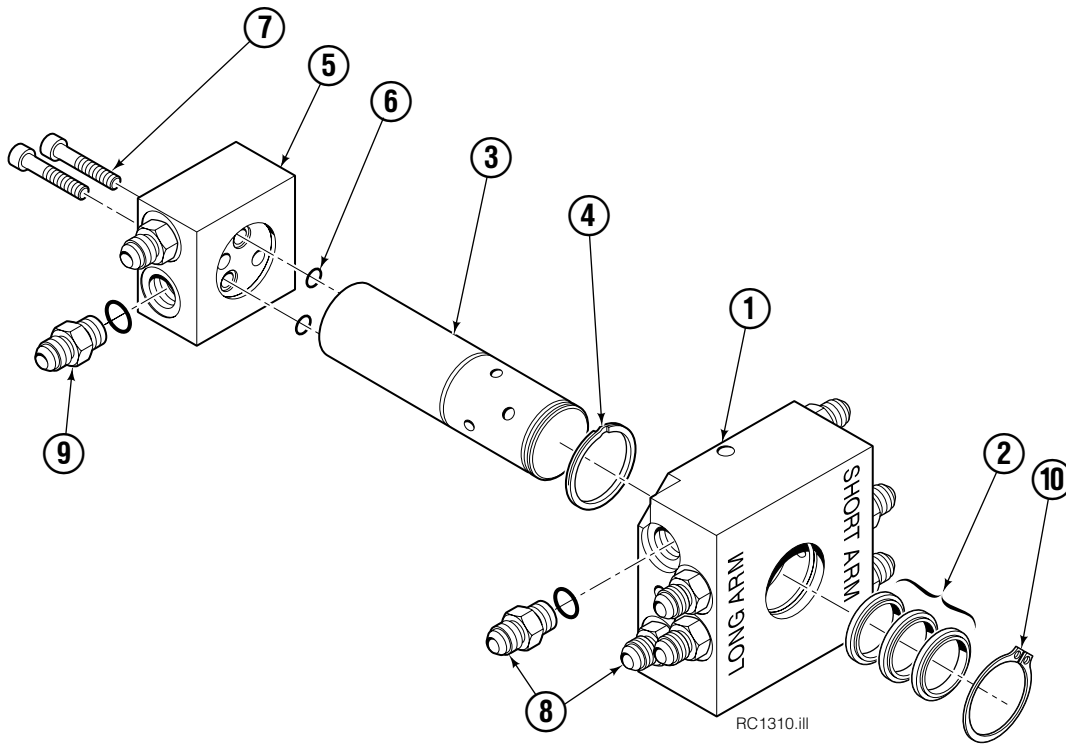

Reference: SK-4962, SK-4963.

Hosing Group

45F			
REF	QTY	PART NO.	DESCRIPTION
		6025598	Hosing Group
1	4	680115	Hose, 43.75 in.
2	1	6024522	Revolving Connection ▲
3	4	680115	Hose, 43.75 in.
4	2	227962	Eye Pin
5	2	4751	Capscrew, M10 x 25
6	4	680113	Insert
7	4	673416	Segment

▲ See Revolving Connection page for parts breakdown.

Revolving Connection

77F			
REF	QTY	PART NO.	DESCRIPTION
		6024522	Revolving Connection Group
1	1	6023358	Valve Body
2	3	214649	◆ Seal
3	1	6023343	Shaft
4	1	7341	◆ Retaining Ring
5	1	6023275	End Block
6	2	684587	◆ O-Ring
7	2	768796	Capscrew, M8 x 35
8	8	604511	Fitting, 6-6
9	2	604511	Fitting, 6-6
10	1	3138	◆ Retaining Ring