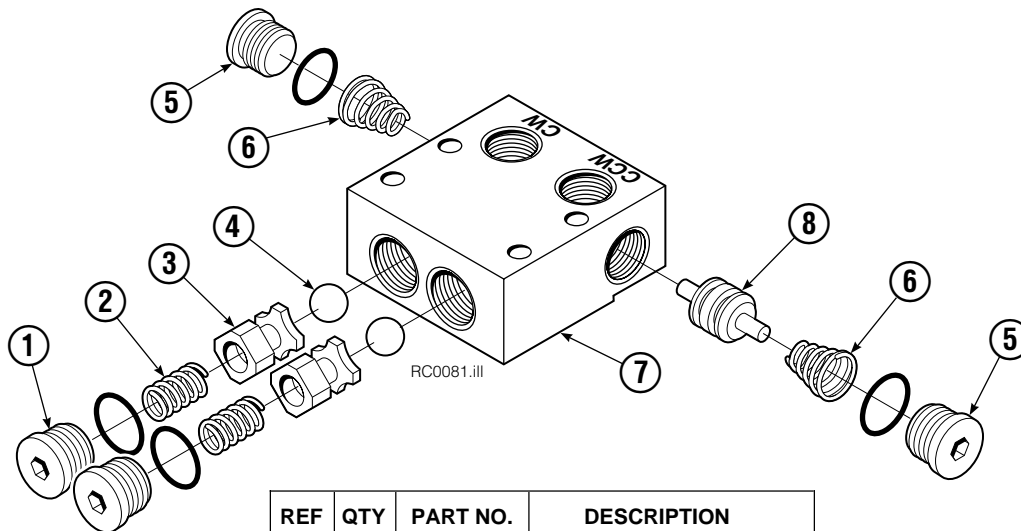

- Compatible with water glycol based hydraulic fluids.

Check Valve

REF	QTY	PART NO.	DESCRIPTION
		670549	Check Valve Assembly
1	2	609453	Fitting, 10
2	2	670552	Spring
3	2	670551	Guide
4	2	7020	Ball
5	2	602580	Fitting, 8
6	2	673989	Spring
7	1	670550	Body
8	1	670553	Spool