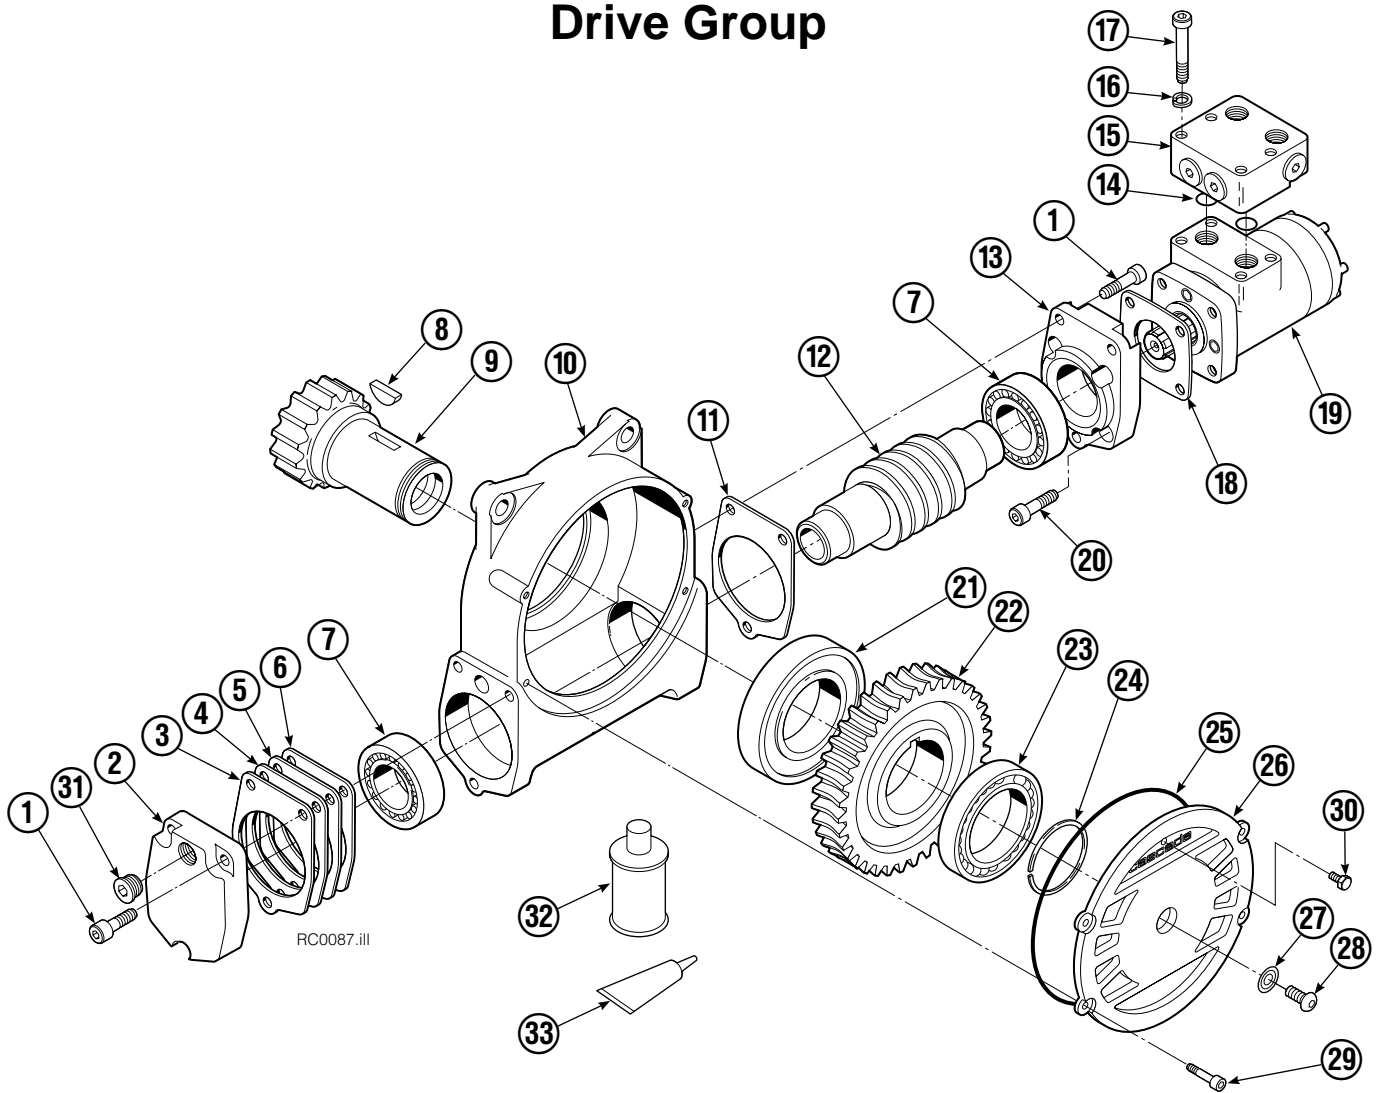

Drive Group

60G							
REF	QTY	PART NO.	DESCRIPTION	REF	QTY	PART NO.	DESCRIPTION
		220304	Drive Group with 2.2 c.i. Motor	19	1	215122	Drive Motor – 2.2 c.i.
1	6	769570	Capscrew, M12 x 25	20	4	4468	Capscrew, 3/8 NC x .75 GR8
2	1	676855	Cover	21	1	670580	Bearing
3	●	674513	Shim – .005" (blue)	22	1	675609	Worm Gear
4	●	670574	Shim – .010" (brown)	23	1	670581	Bearing
5	●	671757	Shim – .015" (pink)	24	1	7214	Snap Ring
6	●	671758	Shim – .020" (yellow)	25	1	643423	O-Ring
7	2	670579	Bearing	26	1	775552	Cover
8	1	670582	Key	27	1	783609	Seal
9	1	670506	Pinion	28	1	783608	Capscrew, M12 x 16
10	1	775551	Housing	29	4	200882	Capscrew, M8 x 20
11	1	686465	Gasket	30	1	644010	Relief Fitting
12	1	675608	Worm	31	1	604510	Fitting, 6
13	1	775553	Adapter	32	1	656300	Gear Box Lube – 48 oz.
14	2	2705	O-Ring	33	1	668184	Sealant
15	1	670549	Check Valve ▲			670578	Shim Service Kit (items 3-6,25,33)
16	4	6444	Lockwasher			675637	Bearing Service Kit (items 21 & 33)
17	4	607059	Capscrew, 5/16 NC x 1.75 GR8			675638	Bearing Service Kit (items 3-7,25)
18	1	670575	Gasket			685227	Motor Kit (items 4, 14, 18)

● Quantity as required.

▲ See Check Valve page for parts breakdown.

Reference: Common Parts 795490.