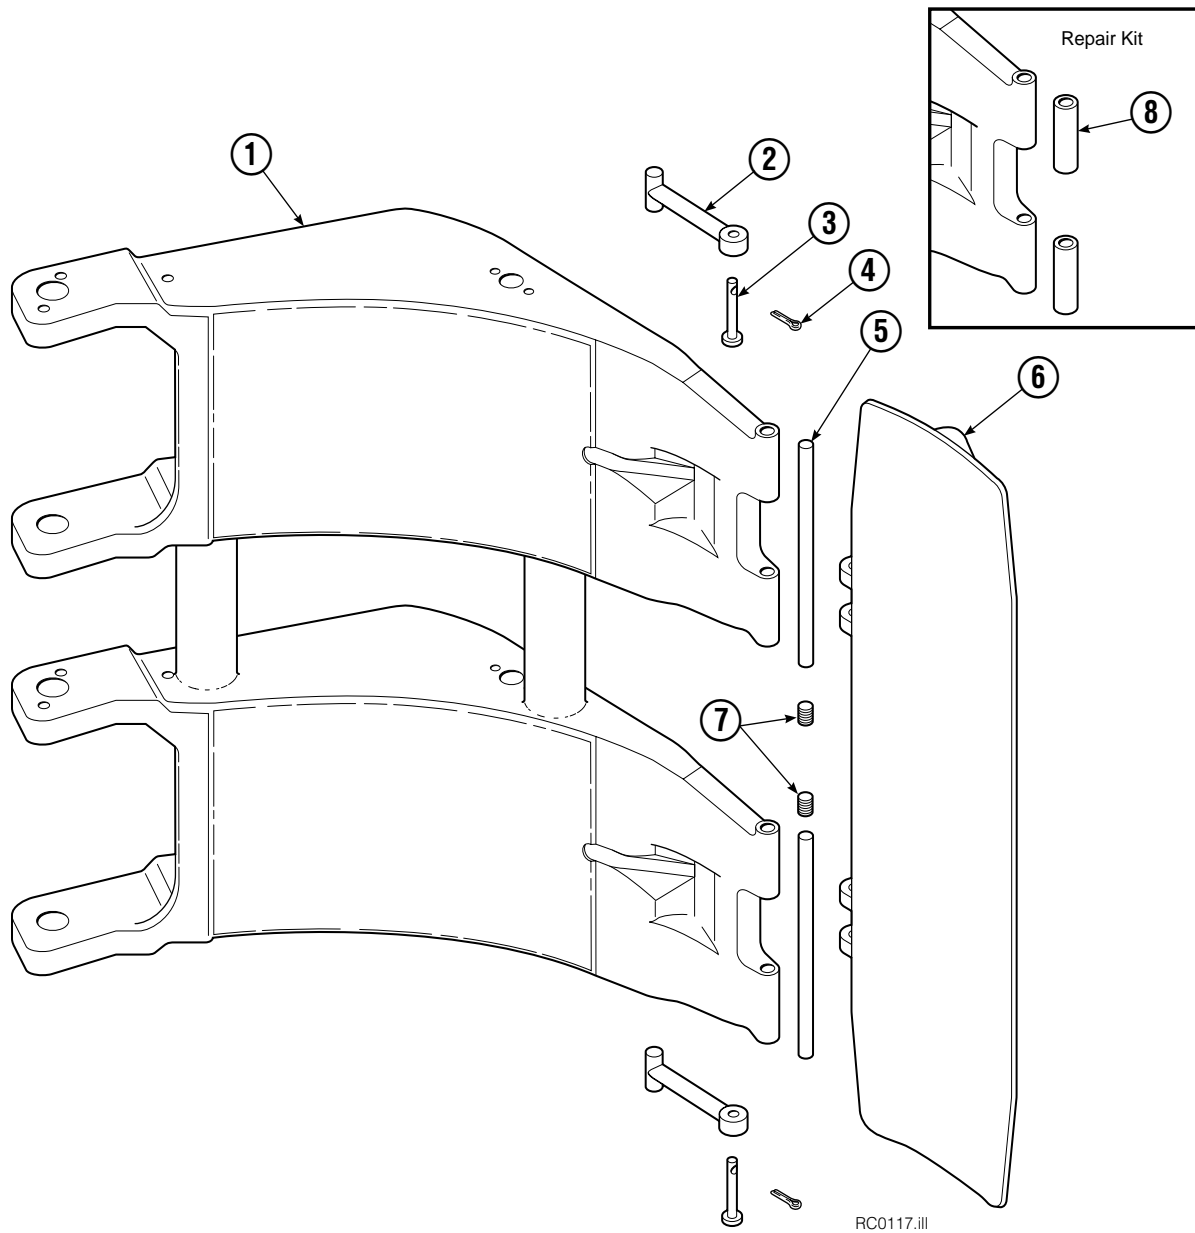

Long Arm

RC0117.iii

45F			
REF	QTY	PART NO.	DESCRIPTION
		207421	Contact Pad Group – Items 2-7
1	1	680437	Long Arm
2	2	674700	Link
3	2	674265	Clevis Pin
4	2	6525	Cotter Pin
5	2	674701	Pin
6	1	207420	Contact Pad
7	2	604510	Fitting
8	1	674928	Arm Tip Repair Kit

Reference: SK-4959.