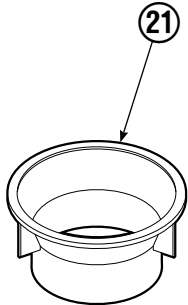

▲ See Revolving Connection page for parts breakdown.

Revolving Connection

77F			
REF	QTY	PART NO.	DESCRIPTION
		6024522	Revolving Connection Group
1	1	6023358	Valve Body
2	3	214649	◆ Seal
3	1	6023343	Shaft
4	1	7341	◆ Retaining Ring
5	1	6023275	End Block
6	2	684587	◆ O-Ring
7	2	768796	Capscrew, M8 x 35
8	8	604511	Fitting, 6-6
9	2	604511	Fitting, 6-6
10	1	3138	◆ Retaining Ring

◆ Included in Service Kit 6024395.

Short Arm Cylinder

REF	QTY	PART NO.	DESCRIPTION
		555155	Cylinder Assembly
1	1	674840	Bearing
2	1	560997	Nut
3	1	660767	◆ Bearing
4	1	662460	◆ Seal
5	2	638293	◆ Back-Up Ring
6	2	604511	Fitting, 6-6
7	1	556852	Fitting, 4
8	1	557212	Check Valve
9	1	2797	◆ O-Ring
10	1	615140	◆ Back-Up Ring
11	1	554598	◆ Seal
12	1	564930	◆ Wiper
13	1	555243	Rod
14	1	555207	Retainer
15	1	555226	Piston
16	1	2722	◆ O-Ring
17	1	555242	Shell
18	1	667516	Check Valve Service Kit
19	1	-	Spacer
20	2	564372	Bearing
21	1	672909	Seal Loader
		555227	Service Kit

◆ Included in Service Kit 555227.

Ref: S-5306, S-5561.

Long Arm Cylinder

REF	QTY	PART NO.	DESCRIPTION
		555153	Cylinder Assembly
1	1	674840	Bearing
2	1	560997	Nut
3	1	660767	◆ Bearing
4	1	662460	◆ Seal
5	2	638293	◆ Back-Up Ring
6	2	604511	Fitting, 6-6
7	1	556852	Fitting, 4
8	1	557212	Check Valve
9	1	2797	◆ O-Ring
10	1	615140	◆ Back-Up Ring
11	1	554598	◆ Seal
12	1	564930	◆ Wiper
13	1	555220	Rod
14	1	555207	Retainer
15	1	555226	Piston
16	1	2722	◆ O-Ring
17	1	555219	Shell
18	1	667516	Check Valve Service Kit
19	1	-	Spacer
20	2	674840	Bearing
21	1	672909	Seal Loader
		555227	Service Kit