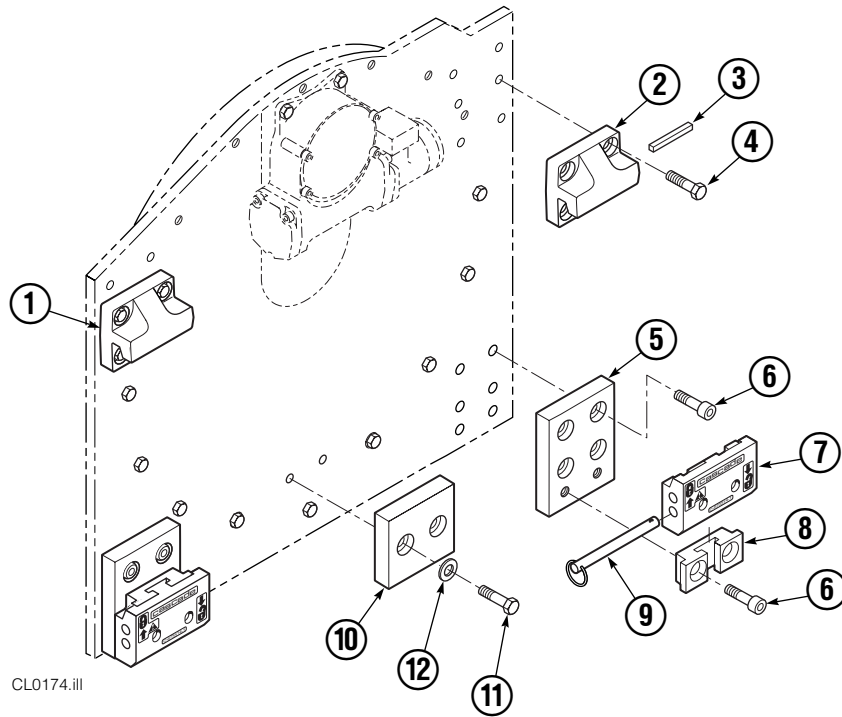

Quick Change Mounting Group

Class III, 0°			
REF	QTY	PART NO.	DESCRIPTION
		682164	Mounting Group
1	1	670684	Upper Hook – LH
2	1	670685	Upper Hook – RH
3	1	670704	Stop Kit
4	8	667369	Capscrew, 5/8 NC x 1.25
5	2	670668	Spacer
6	12	622467	Capscrew, 5/8 NC x 1.25
7	2	675957	Lower Hook
8	2	675958	Guide
9	2	678832	Pin
10	1	670687	Center Spacer
11	2	3655	Capscrew, 1/2 NC x 1.50
12	2	6290	Lockwasher, 1/2 in. ID