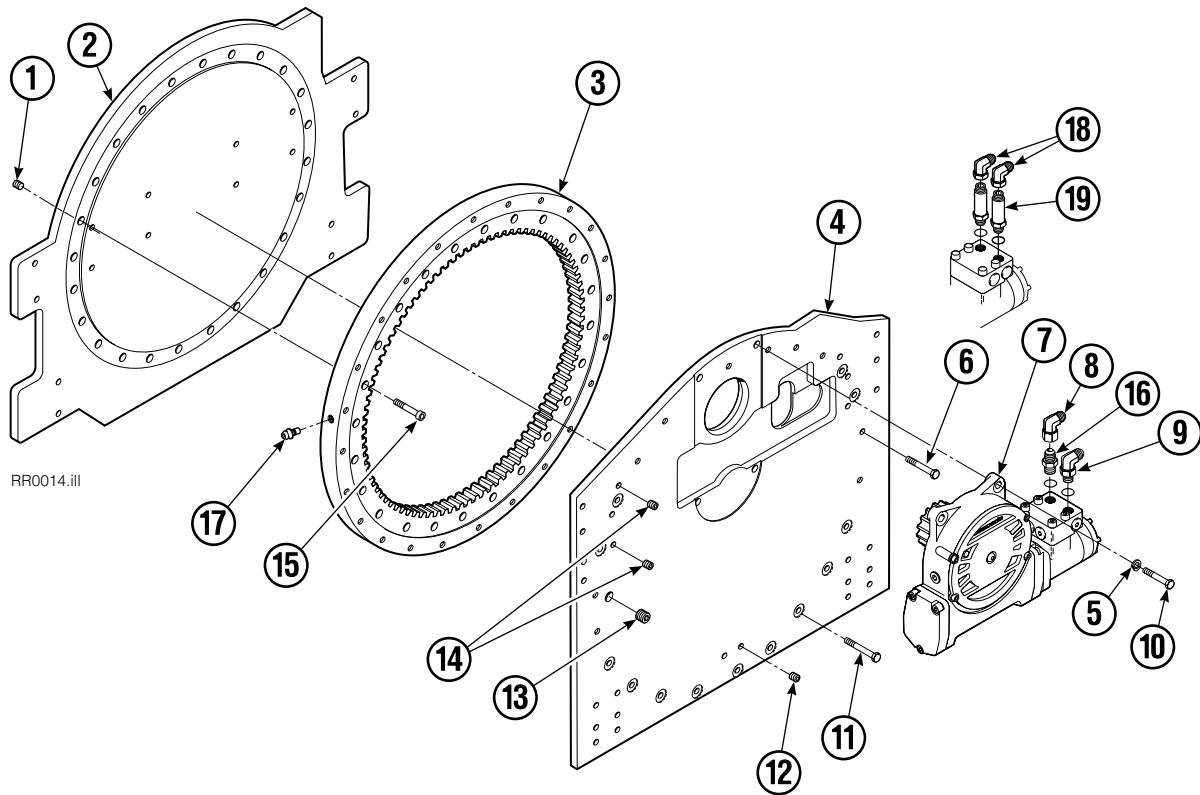

Internet: www.cascorp.com

Safety Decals

REF	QTY	PART NO.	DESCRIPTION
1	1	679150	No Step Decal

Publications

GA0006.eps

PART NO.	DESCRIPTION
672946	Service Manual
672714	Operators Guide
668987	Installation Instructions
679929	Tool Catalog
673964	Literature Index Order Form

Base Unit Group

RR0014.iii

100D			
REF	QTY	PART NO	DESCRIPTION
		682647	Base Unit Group
1	10	631428	Plug
2	1	670669	Faceplate
3	1	672830	Bearing Assembly
4	1	682649	Baseplate
5	4	6290	Lockwasher
6	11	643538	Capscrew, 1/2 NC x 1.50 GR8
7	1	675639	Drive Group ●
8	1	605761	Fitting – Class III only, 8-8
9	1	601250	Fitting – Class III only, 8-8
10	4	661742	Capscrew, 1/2 NC x 1.25 GR5
11	13	643539	Capscrew, 1/2 NC x 1.75 GR8
12	2	631427	Plug
13	1	6605	Plug
14	6	631385	Plug
15	24	4506	Capscrew, 1/2 NC x 1.50 GR8
16	1	601377	Fitting – Class III only, 8-8
17	1	7401	Grease Fitting
18	2	605761	Fitting – Class IV only, 8-8
19	2	611295	Fitting – Class IV only, 8-8
		672482	Bearing Service Kit