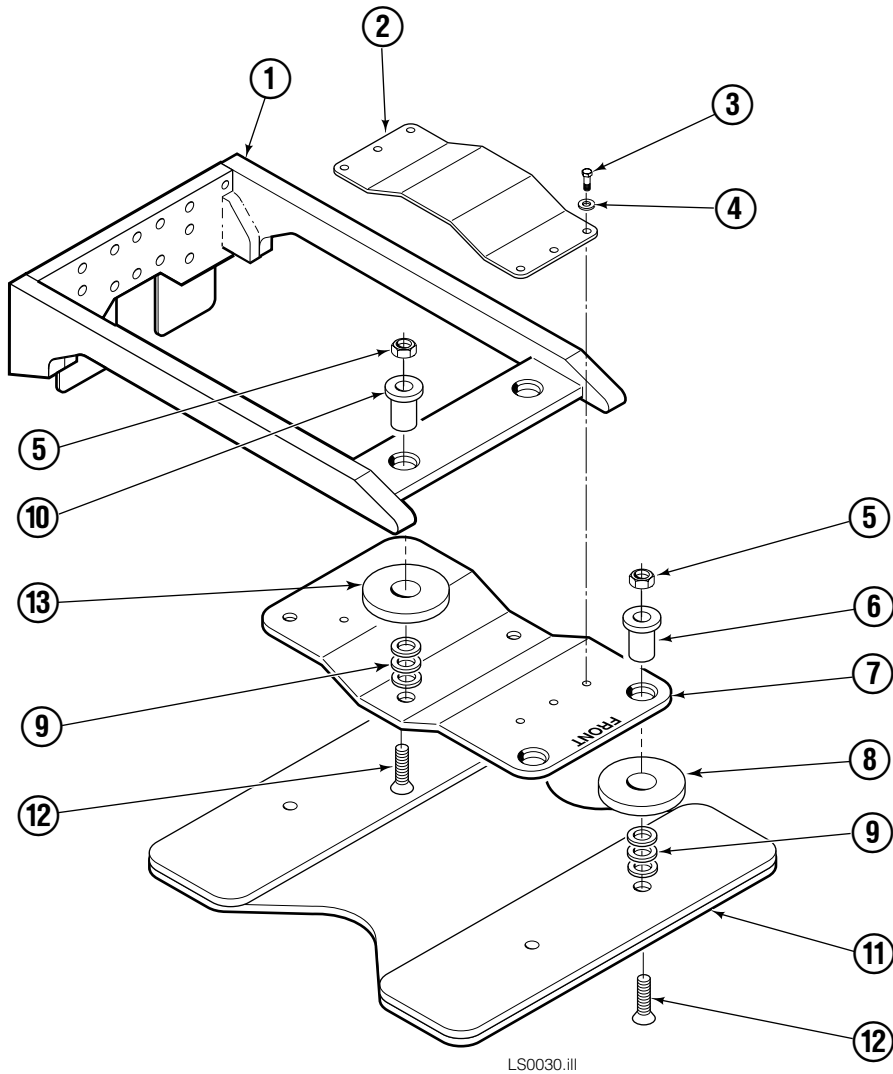

Bottled Water Arm Group

REF	QTY	PART NO.	DESCRIPTION
1	1	202142	Arm
2	1	202147	Top Plate
3	6	762899	Capscrew
4	6	201570	Washer
5	6	205979	Nut
6	4	205978	Sleeve
7	1	202144	Bottom Plate
8	4	202136	Rubber Washer
9	18	202251	Washer
11	2	202265	Contact Pad
12	6	768709	Capscrew
13	2	202135	Rubber Washer
10	2	205977	Sleeve

Reference: Common Parts Group 202158, LS-3767, LS-3768.