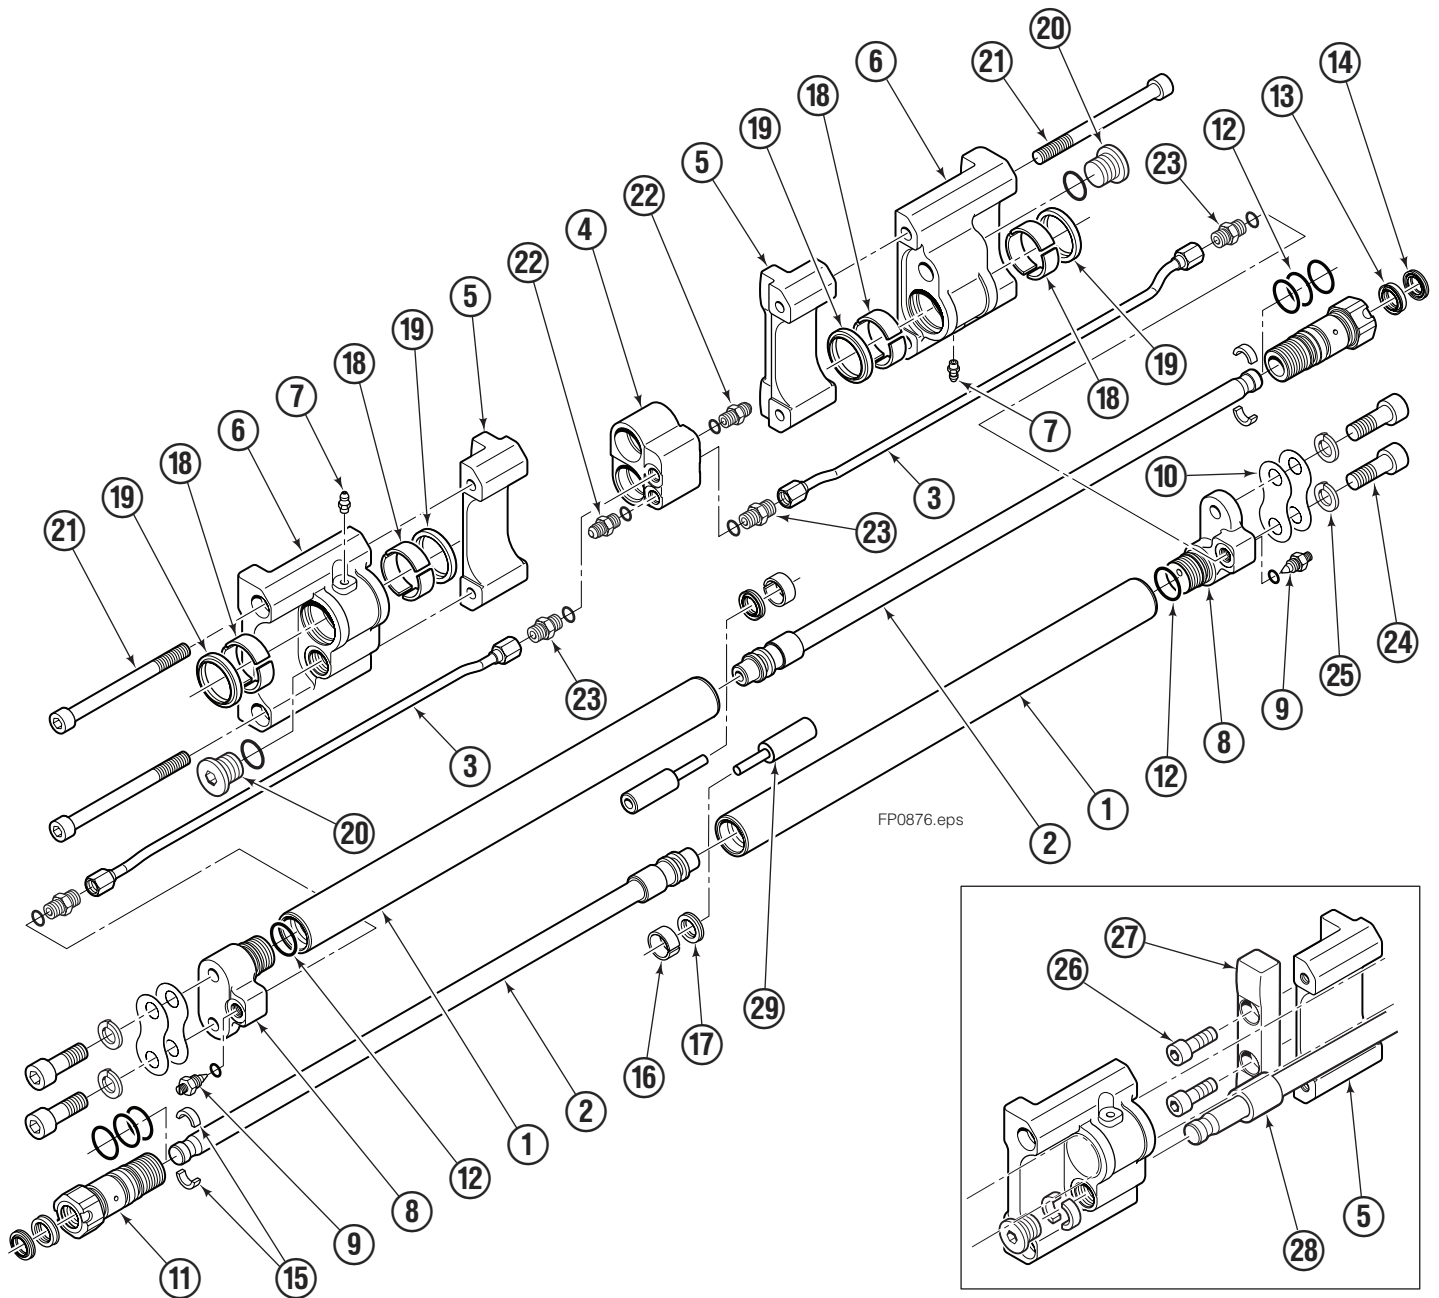

OR

Write: Cascade Corporation, P.O. Box 20187, Portland, OR 97220

Internet: www.cascorp.com

Blank

Fork Positioner Assembly

Sticker showing operating pressure,
phone numbers for service & parts.

Fork Positioner Assembly

Items that vary by width

100K			
ASSEMBLY PART NO.	REF. NO. 1 ★ CYLINDER SHELL QTY 2	REF. NO. 2 ★ CYLINDER ROD QTY 2	REF. NO. 3 TUBE QTY 2
6084277	6084278	6084279	6045496

REF	QTY	PART NO.	DESCRIPTION
		6069312	Common Parts Group (R1)
4	1	6059224	Manifold
5	2	6059396	◆ Fork Carrier, Inner, 122/150/180 mm Fork
6	2	6059301	Fork Carrier, Outer
7	2	424115	Grease Fitting
8	2	6059267	Cylinder Head End
9	2	6042658	Restrictor Fitting
10	8	6059383	Shim
11	2	6059219	Cylinder Retainer
12	8	6059580	O-Ring, Retainer OD ✘
13	2	562132	Rod Seal, Retainer ✘
14	2	562131	Rod Wiper, Retainer ✘
15	4	6059382	Half-Ring Keeper
16	2	6059421	Piston Wear Ring ✘
17	2	6059422	Piston Seal ✘
18	4	6059419	Bearing, Composite
19	4	6059584	Wiper
20	2	6059459	Rod Retainer Plug
21	4	6405531	Capscrew, M12 x 160
22	2	6043332	Fitting, M10 to No.4 JIC ●
23	4	6042689	Fitting, M10 to EO-2 Tube
24	4	769577	Capscrew, M16 x 50 ■
25	4	678992	Lockwasher, M16 ■
26	4	767615	◆ Capscrew, M10 x 25
27	2	6059397	◆ Spacer Bar
28	2	—	Rod Spacer
29	2	6079526	Piston Spacer

★ If cylinder shell or rod needs replacing due to bending damage, order complete Fork Positioner Assembly.

◆ Included in Fork Carrier Assembly 6059395.

✘ Included in Cylinder Service Kit 6081752.

● Included in Fitting Group 6045440.

■ Included in Mounting Kit 6059460r2.

Reference: SK-8919.

Sideshift Assembly

100K

REF	QTY	PART NO.	DESCRIPTION	REF	QTY	PART NO.	DESCRIPTION
1	2	6051249	Upper Bearing	7	4	752903	◆ Capscrew, M16 x 45
2	1	6079179	Cylinder ▲	8	1	6084275	● Frame
3	2	6057162	Lower Bearing	9	2	7916	Roll Pin
4	4	678990	◆ Nut, M16	10	2	601676	■ Fitting, 6-6
5	2	204186	◆ Lower Hook	11	2	221733	▼ Restrictor Washer
6	4	667225	◆ Washer				