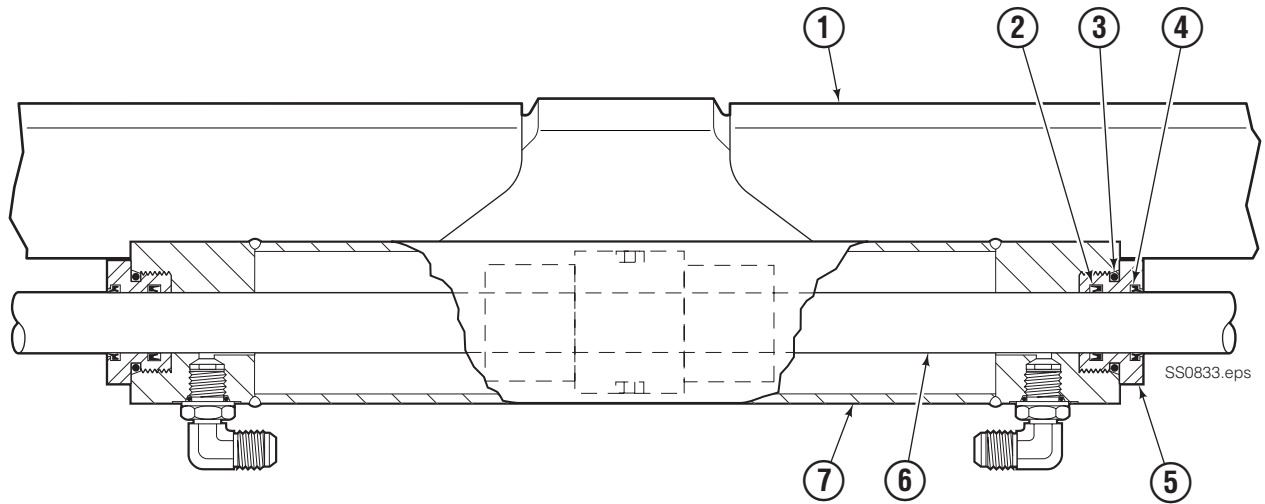

Cylinder Assembly

100K			
REF	QTY	PART NO.	DESCRIPTION
1	1	6079179	Cylinder Assembly
2	2	564406	● Rod Seal
3	2	609241	O-Ring
4	2	564408	● Rod Wiper Seal
5	2	6056530	Retainer
6	-	■	Rod/Piston Assembly
7	-	■	Cylinder Shell
		6091229	Rod Seal Service Kit

1. Included in Service Kit 6091229.
   - Not serviceable - order new Cylinder Assembly.
2. Reference: S-22654.