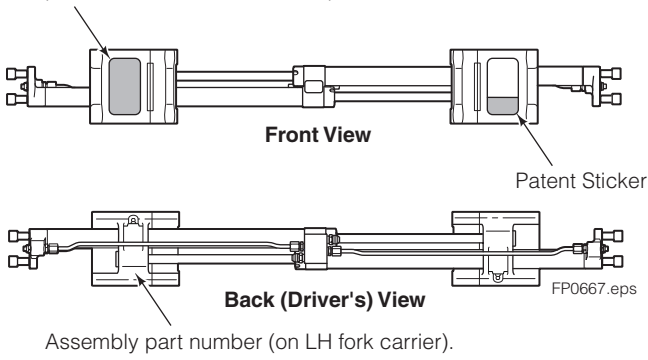

Fork Positioner Assembly

Sticker showing operating pressure,
phone numbers for service & parts.

Fork Positioner Assembly

Items that vary by width

100K			
ASSEMBLY PART NO.	REF. NO. 1 ★ CYLINDER SHELL QTY 2	REF. NO. 2 ★ CYLINDER ROD QTY 2	REF. NO. 3 TUBE QTY 2
6084277	6084278	6084279	6045496

REF	QTY	PART NO.	DESCRIPTION
		6069312	Common Parts Group (R1)
4	1	6059224	Manifold
5	2	6059396	◆ Fork Carrier, Inner, 122/150/180 mm Fork
6	2	6059301	Fork Carrier, Outer
7	2	424115	Grease Fitting
8	2	6059267	Cylinder Head End
9	2	6042658	Restrictor Fitting
10	8	6059383	Shim
11	2	6059219	Cylinder Retainer
12	8	6059580	O-Ring, Retainer OD ✘
13	2	562132	Rod Seal, Retainer ✘
14	2	562131	Rod Wiper, Retainer ✘
15	4	6059382	Half-Ring Keeper
16	2	6059421	Piston Wear Ring ✘
17	2	6059422	Piston Seal ✘
18	4	6059419	Bearing, Composite
19	4	6059584	Wiper
20	2	6059459	Rod Retainer Plug
21	4	6405531	Capscrew, M12 x 160
22	2	6043332	Fitting, M10 to No.4 JIC ●
23	4	6042689	Fitting, M10 to EO-2 Tube
24	4	769577	Capscrew, M16 x 50 ■
25	4	678992	Lockwasher, M16 ■
26	4	767615	◆ Capscrew, M10 x 25
27	2	6059397	◆ Spacer Bar
28	2	—	Rod Spacer
29	2	6079526	Piston Spacer

★ If cylinder shell or rod needs replacing due to bending damage, order complete Fork Positioner Assembly.

◆ Included in Fork Carrier Assembly 6059395.

✘ Included in Cylinder Service Kit 6081752.

● Included in Fitting Group 6045440.

■ Included in Mounting Kit 6059460r2.

Reference: SK-8919.