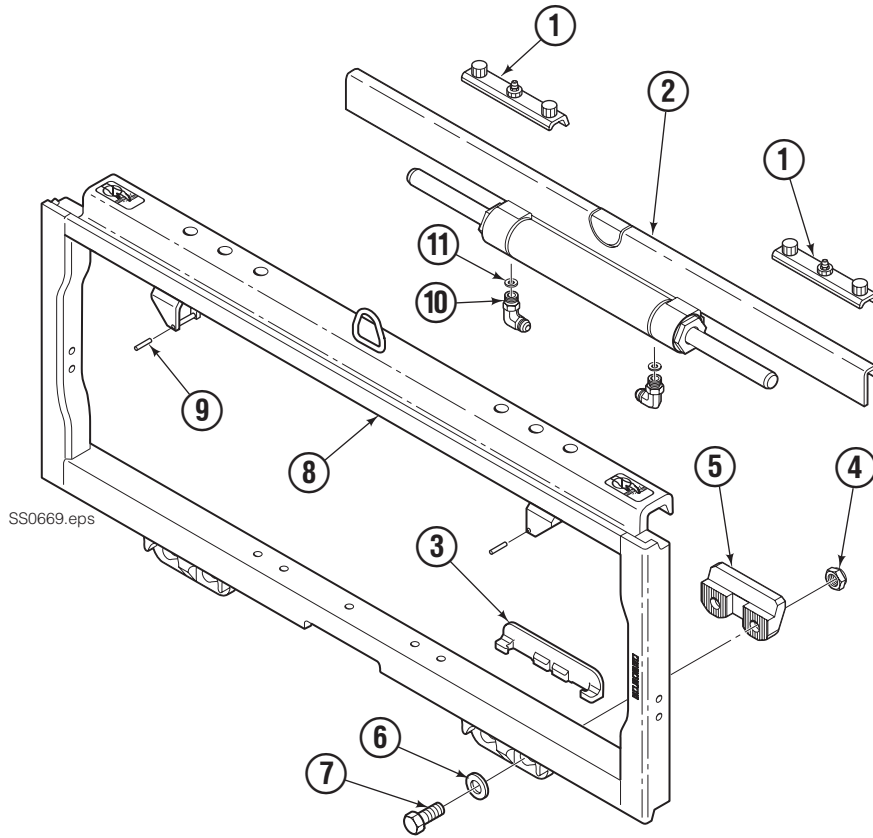

Items that vary by width

100K			
ASSEMBLY PART NO.	REF. NO. 1 ★ CYLINDER SHELL QTY 2	REF. NO. 2 ★ CYLINDER ROD QTY 2	REF. NO. 3 TUBE QTY 2
6084277	6084278	6084279	6045496

REF	QTY	PART NO.	DESCRIPTION
		6069312	Common Parts Group (R1)
4	1	6059224	Manifold
5	2	6059396	◆ Fork Carrier, Inner, 122/150/180 mm Fork
6	2	6059301	Fork Carrier, Outer
7	2	424115	Grease Fitting
8	2	6059267	Cylinder Head End
9	2	6042658	Restrictor Fitting
10	8	6059383	Shim
11	2	6059219	Cylinder Retainer
12	8	6059580	O-Ring, Retainer OD ✘
13	2	562132	Rod Seal, Retainer ✘
14	2	562131	Rod Wiper, Retainer ✘
15	4	6059382	Half-Ring Keeper
16	2	6059421	Piston Wear Ring ✘
17	2	6059422	Piston Seal ✘
18	4	6059419	Bearing, Composite
19	4	6059584	Wiper
20	2	6059459	Rod Retainer Plug
21	4	6405531	Capscrew, M12 x 160
22	2	6043332	Fitting, M10 to No.4 JIC ●
23	4	6042689	Fitting, M10 to EO-2 Tube
24	4	769577	Capscrew, M16 x 50 ■
25	4	678992	Lockwasher, M16 ■
26	4	767615	◆ Capscrew, M10 x 25
27	2	6059397	◆ Spacer Bar
28	2	—	Rod Spacer
29	2	6079526	Piston Spacer

★ If cylinder shell or rod needs replacing due to bending damage, order complete Fork Positioner Assembly.

◆ Included in Fork Carrier Assembly 6059395.

✘ Included in Cylinder Service Kit 6081752.

● Included in Fitting Group 6045440.

■ Included in Mounting Kit 6059460r2.

Reference: SK-8919.

Sideshift Assembly

100K

REF	QTY	PART NO.	DESCRIPTION	REF	QTY	PART NO.	DESCRIPTION
1	2	6051249	Upper Bearing	7	4	752903	◆ Capscrew, M16 x 45
2	1	6079179	Cylinder ▲	8	1	6084275	● Frame
3	2	6057162	Lower Bearing	9	2	7916	Roll Pin
4	4	678990	◆ Nut, M16	10	2	601676	■ Fitting, 6-6
5	2	204186	◆ Lower Hook	11	2	221733	▼ Restrictor Washer
6	4	667225	◆ Washer				