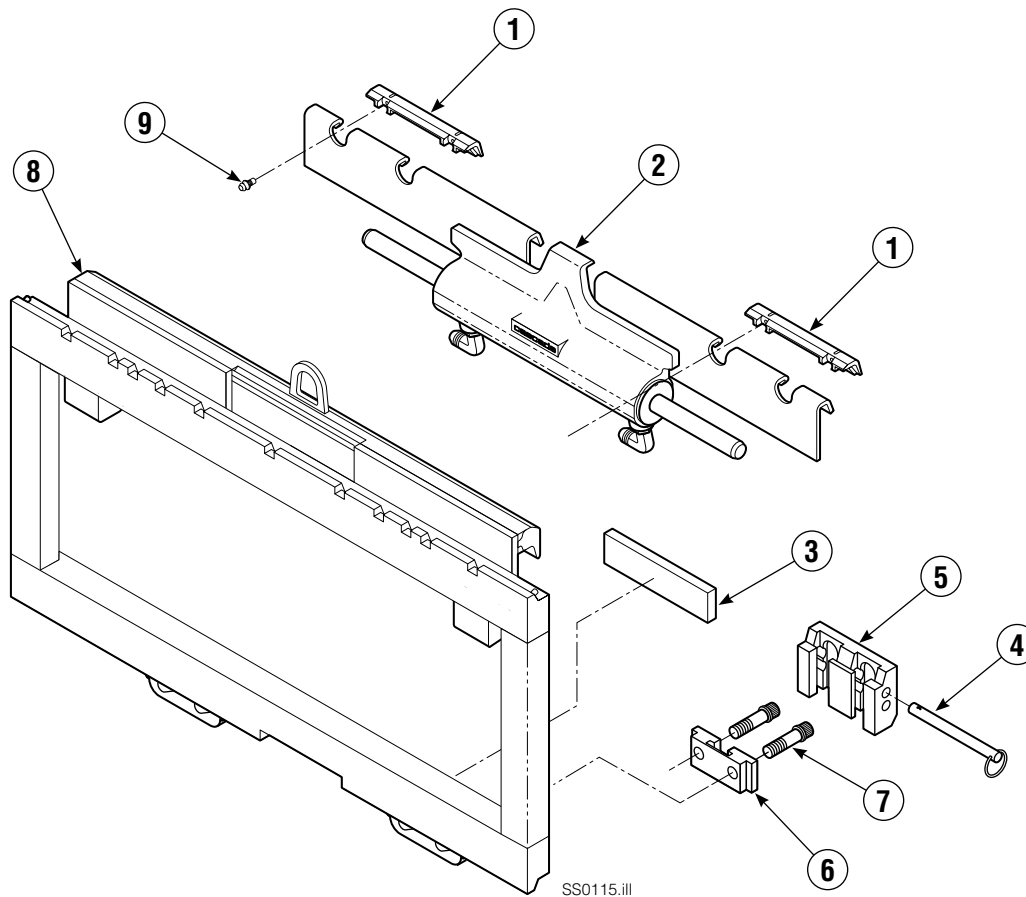

Reference:

QD Lower Hook Group: 683179

Bearing/Common Parts Group: 207376

55E			
REF	QTY	PART NO.	DESCRIPTION
1	▼	204187	Upper Bearing
2	1	■	Cylinder
3	2	207209	Lower Bearing, 19 mm
4	2	678832	Pin
5	2	675514	Hook
6	2	675515	Guide
7	4	683182	Cap screw
8	4	●	Frame
9	▼	7403	Zerk Fitting

● If the frame needs replacing, your best value is to order the complete sideshift assembly.

■ See cylinder page for parts breakdown.

▼ Quantity as required.

Cylinder

SS0064.eps

SS0065.eps

55E

REF	QTY	PART NO.	DESCRIPTION	REF	QTY	PART NO.	DESCRIPTION
		205842	Cylinder Assembly, 31.9 in. (810 mm)	● 8	2	563278	Bearing Ring
● 1	2	562131	Wiper Seal	● 9	1	564141	Piston Seal
2	2	562951	Snap Ring	10	2	562792	Retainer
3	2	562942	Retaining Ring	11	1	205369	Speed Control Washer
● 4	2	563388	Back-Up Ring	12	2	-	Spacer
● 5	2	562127	O-Ring	13	2	601676	Fitting, JIC 6-6
● 6	2	562132	Rod Seal	14	-	■	Cylinder Shell
7	1	562055	Rod			563487	Service Kit