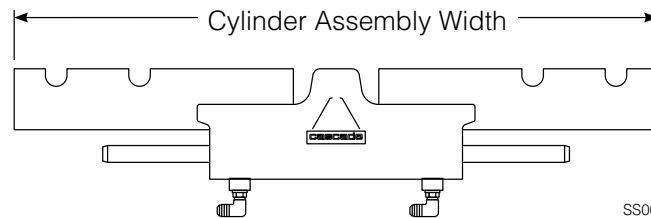

Reference:

QD Lower Hook Group: 683179

Bearing/Common Parts Group: 207376

55E			
REF	QTY	PART NO.	DESCRIPTION
1	▼	204187	Upper Bearing
2	1	■	Cylinder
3	2	207209	Lower Bearing, 19 mm
4	2	678832	Pin
5	2	675514	Hook
6	2	675515	Guide
7	4	683182	Cap screw
8	4	●	Frame
9	▼	7403	Zerk Fitting

● If the frame needs replacing, your best value is to order the complete sideshift assembly.

■ See cylinder page for parts breakdown.

▼ Quantity as required.

Cylinder

SS0064.eps

SS0065.eps

55E

REF	QTY	PART NO.	DESCRIPTION	REF	QTY	PART NO.	DESCRIPTION
		205842	Cylinder Assembly, 31.9 in. (810 mm)	● 8	2	563278	Bearing Ring
● 1	2	562131	Wiper Seal	● 9	1	564141	Piston Seal
2	2	562951	Snap Ring	10	2	562792	Retainer
3	2	562942	Retaining Ring	11	1	205369	Speed Control Washer
● 4	2	563388	Back-Up Ring	12	2	-	Spacer
● 5	2	562127	O-Ring	13	2	601676	Fitting, JIC 6-6
● 6	2	562132	Rod Seal	14	-	■	Cylinder Shell
7	1	562055	Rod			563487	Service Kit