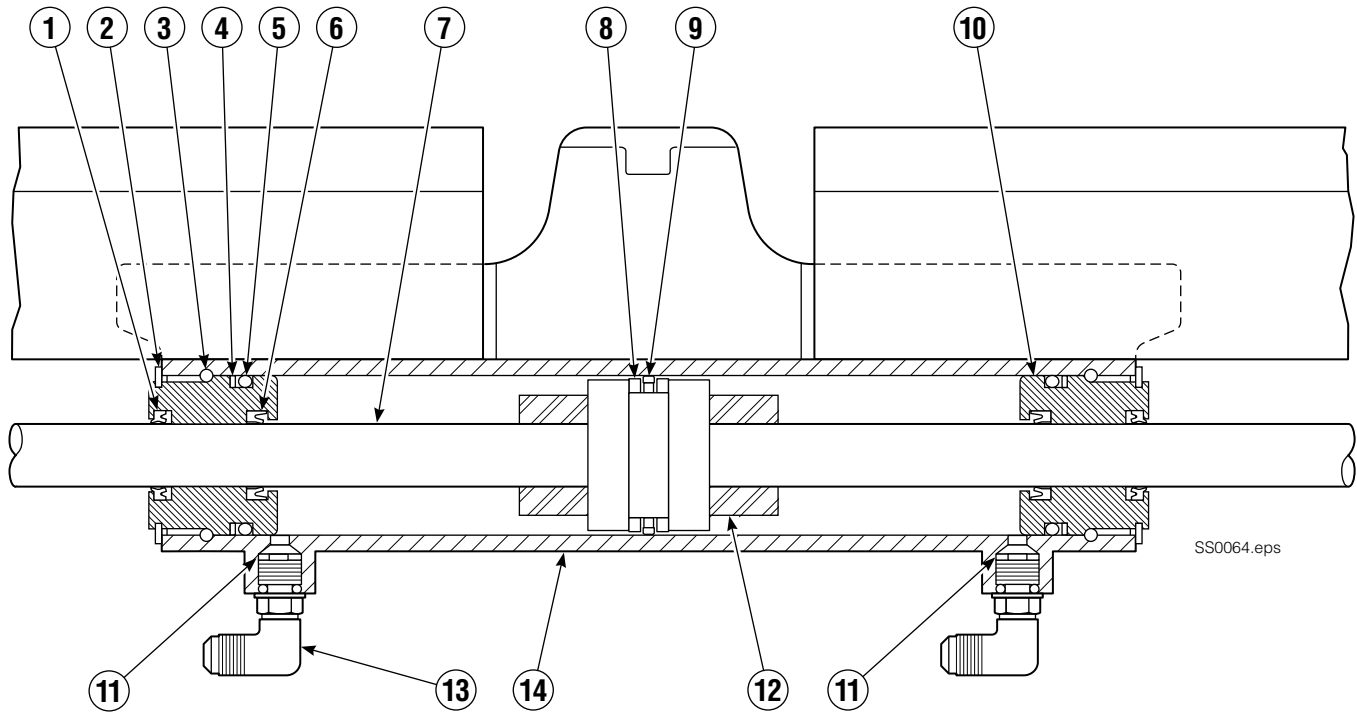

Reference:

QD Lower Hook Group: 683179

Bearing/Common Parts Group: 207376

55E			
REF	QTY	PART NO.	DESCRIPTION
1	▼	204187	Upper Bearing
2	1	■	Cylinder
3	2	207209	Lower Bearing, 19 mm
4	2	678832	Pin
5	2	675514	Hook
6	2	675515	Guide
7	4	683182	Cap screw
8	4	●	Frame
9	▼	7403	Zerk Fitting

● If the frame needs replacing, your best value is to order the complete sideshift assembly.

■ See cylinder page for parts breakdown.

▼ Quantity as required.

Cylinder

SS0064.eps

SS0065.eps

55E

REF	QTY	PART NO.	DESCRIPTION	REF	QTY	PART NO.	DESCRIPTION
		205842	Cylinder Assembly, 31.9 in. (810 mm)	● 8	2	563278	Bearing Ring
● 1	2	562131	Wiper Seal	● 9	1	564141	Piston Seal
2	2	562951	Snap Ring	10	2	562792	Retainer
3	2	562942	Retaining Ring	11	1	205369	Speed Control Washer
● 4	2	563388	Back-Up Ring	12	2	-	Spacer
● 5	2	562127	O-Ring	13	2	601676	Fitting, JIC 6-6
● 6	2	562132	Rod Seal	14	-	■	Cylinder Shell
7	1	562055	Rod			563487	Service Kit