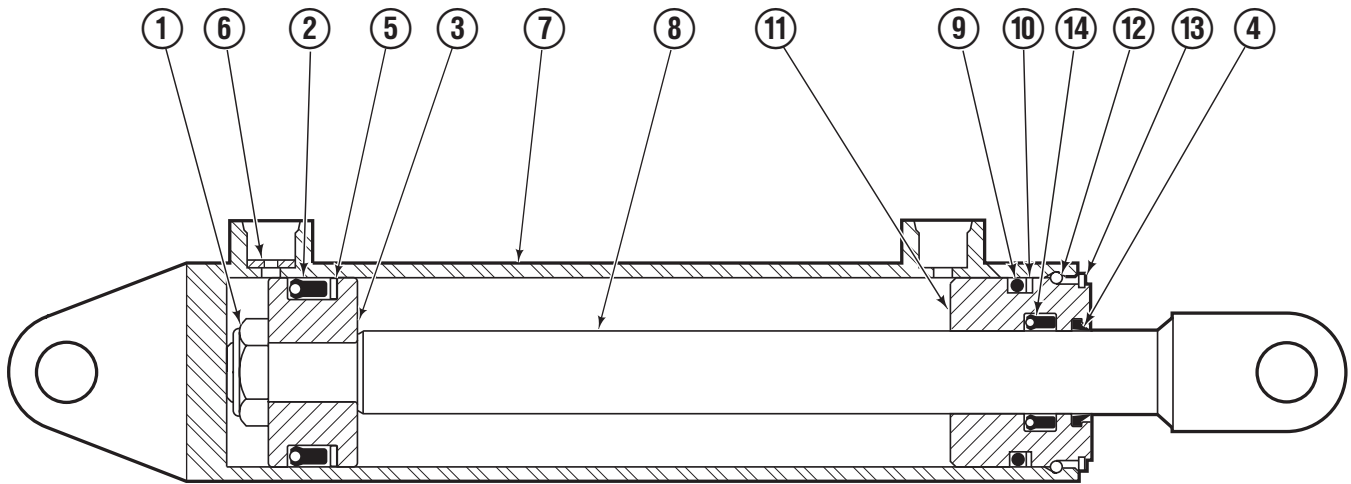

Sideshifter Group

120D			
REF	QTY	PART NO.	DESCRIPTION
		220724	Sideshift Assembly
1	4	7403	Grease Fitting ▲
2	4	672018	Bearing Segment ▲
3	1	216362	Anchor Bracket
4	2	601676	Fitting, 6-6
5	1	216570	Faceplate ■
6	1	676649	Cylinder Assembly ●
7	4	678990	Nut, M16
8	2	672726	Cotter Pin
9	2	678528	Clevis Pin
10	4	752903	Capscrew, M16 x 45
11	4	667225	Washer
12	2	208350	Lower Bearing
13	2	204186	Lower Hook
14	2	221906	Decal

■ If the faceplate needs replacing, your best value is to order the complete sideshifter assembly.

▲ Included in Service Kit 682022.

● See Cylinder page for parts breakdown.

Sideshift Cylinder

FP0029.ill

REF	QTY	PART NO.	DESCRIPTION
		676649	Cylinder Assembly
1	1	553717	Nut
■ 2	1	662456	Seal
3	1	553527	Piston
■ 4	1	636852	Wiper
■ 5	1	649817	Back-up Ring
6	1	564226	Washer (orifice .085)
7	1	676776	Shell
8	1	553530	Rod
■ 9	1	2789	O-Ring
■ 10	1	615132	Back-up Ring
11	1	553528	Retainer
12	1	553688	Retaining Ring
13	1	7211	Snap Ring
■ 14	1	662447	Seal
		553866	Service Kit