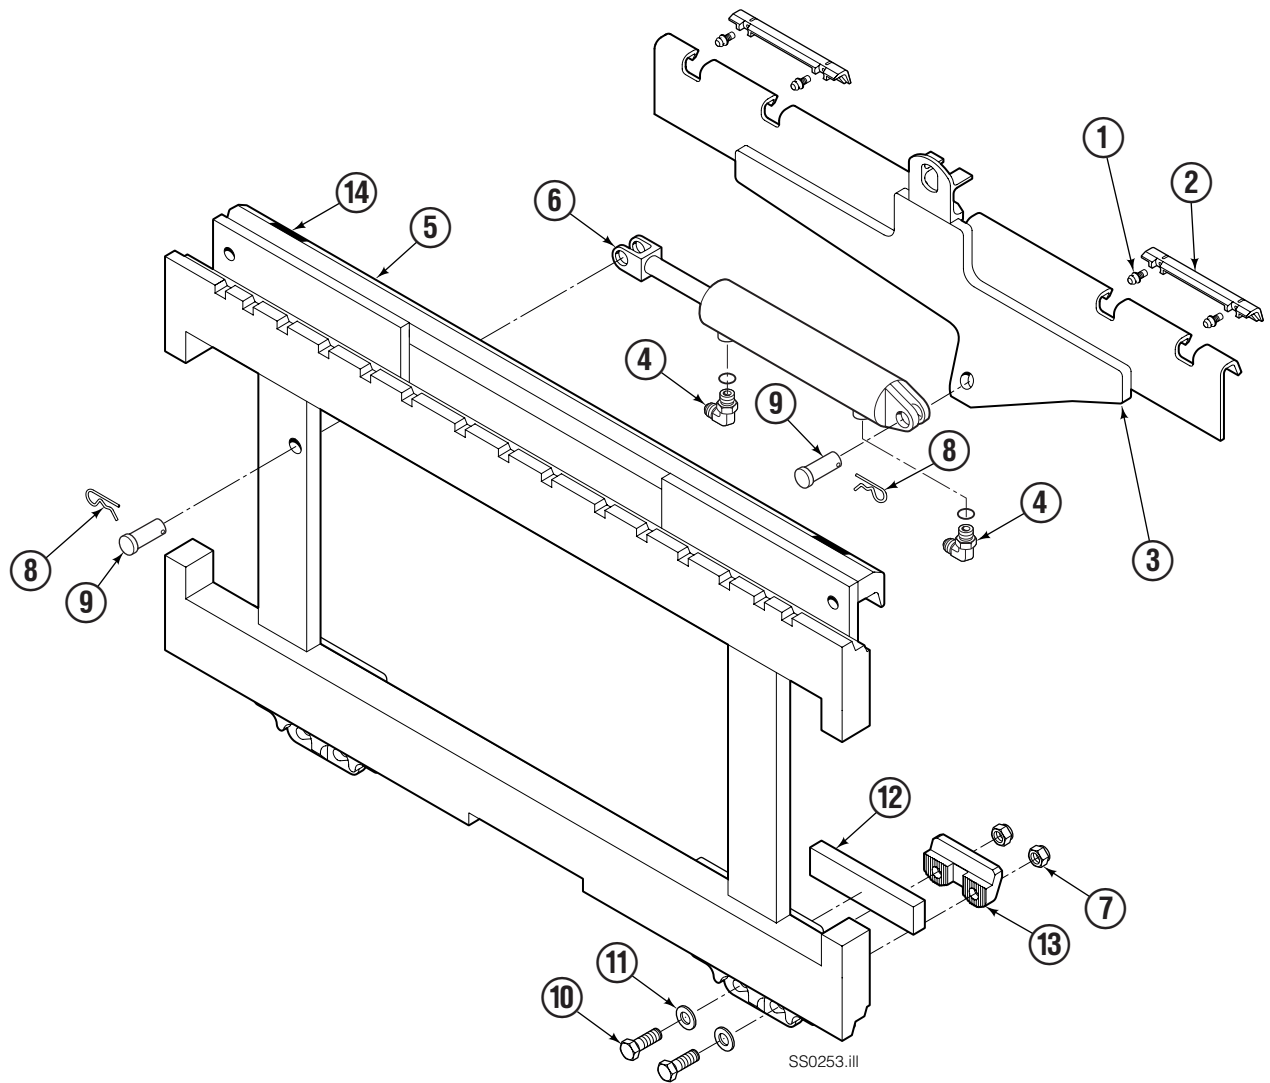

Write: Cascade Corporation, P.O. Box 20187, Portland, OR 97220

Internet: www.cascorp.com

Safety Decals

120D	
PART NO.	DESCRIPTION
679150	'No Step' Decal
221906	'Pinch Point' Decal

Publications

120D	
PART NO.	DESCRIPTION
677487	Service Manual
672715	Operator's Guide
672358	Installation Instructions
680664	'Servicing Cascade Cylinders' – VHS
679929	Tool Catalog
673964	Literature Index Order Form

Sideshifter Group

120D			
REF	QTY	PART NO.	DESCRIPTION
		220724	Sideshift Assembly
1	4	7403	Grease Fitting ▲
2	4	672018	Bearing Segment ▲
3	1	216362	Anchor Bracket
4	2	601676	Fitting, 6-6
5	1	216570	Faceplate ■
6	1	676649	Cylinder Assembly ●
7	4	678990	Nut, M16
8	2	672726	Cotter Pin
9	2	678528	Clevis Pin
10	4	752903	Capscrew, M16 x 45
11	4	667225	Washer
12	2	208350	Lower Bearing
13	2	204186	Lower Hook
14	2	221906	Decal

■ If the faceplate needs replacing, your best value is to order the complete sideshifter assembly.

▲ Included in Service Kit 682022.

● See Cylinder page for parts breakdown.

Sideshift Cylinder

FP0029.ill

REF	QTY	PART NO.	DESCRIPTION
		676649	Cylinder Assembly
1	1	553717	Nut
■ 2	1	662456	Seal
3	1	553527	Piston
■ 4	1	636852	Wiper
■ 5	1	649817	Back-up Ring
6	1	564226	Washer (orifice .085)
7	1	676776	Shell
8	1	553530	Rod
■ 9	1	2789	O-Ring
■ 10	1	615132	Back-up Ring
11	1	553528	Retainer
12	1	553688	Retaining Ring
13	1	7211	Snap Ring
■ 14	1	662447	Seal
		553866	Service Kit