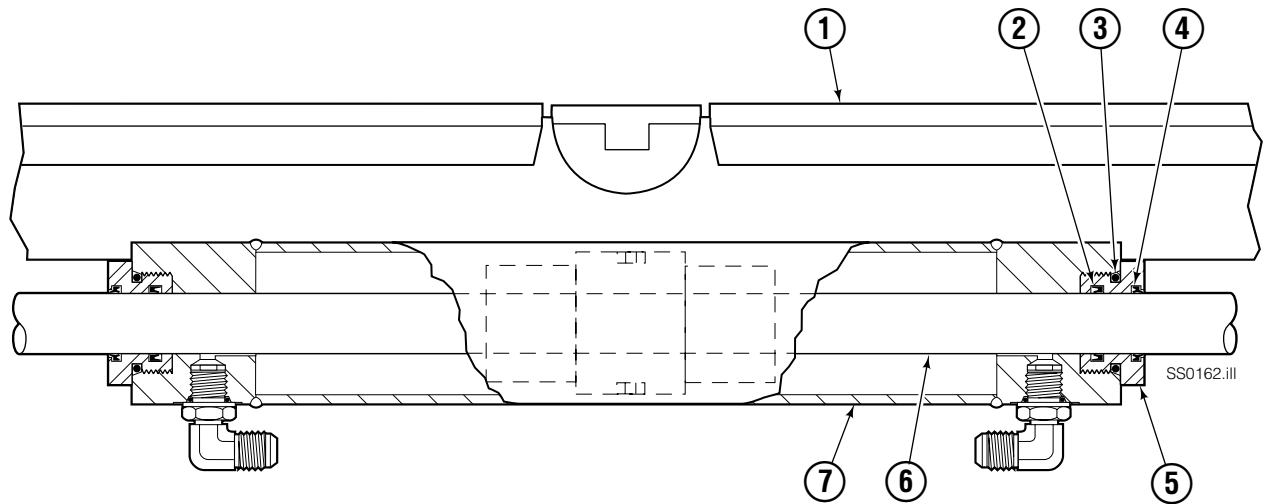

Cylinder

55F			
REF	QTY	PART NO.	DESCRIPTION
1	1	6025687	Cylinder Assembly
2	2	562132	● Rod Seal
3	2	415866	● O-Ring, 70 Duro
4	2	562131	● Rod Wiper Seal
5	2	218324	Retainer/Seal Carrier
6	-	■	Rod/Piston Assembly
7	-	■	Cylinder Shell
		219868	Rod Seal Service Kit

● Included in Service Kit 219868.

■ Not serviceable, order new Cylinder Assembly.

Reference: S-21006.