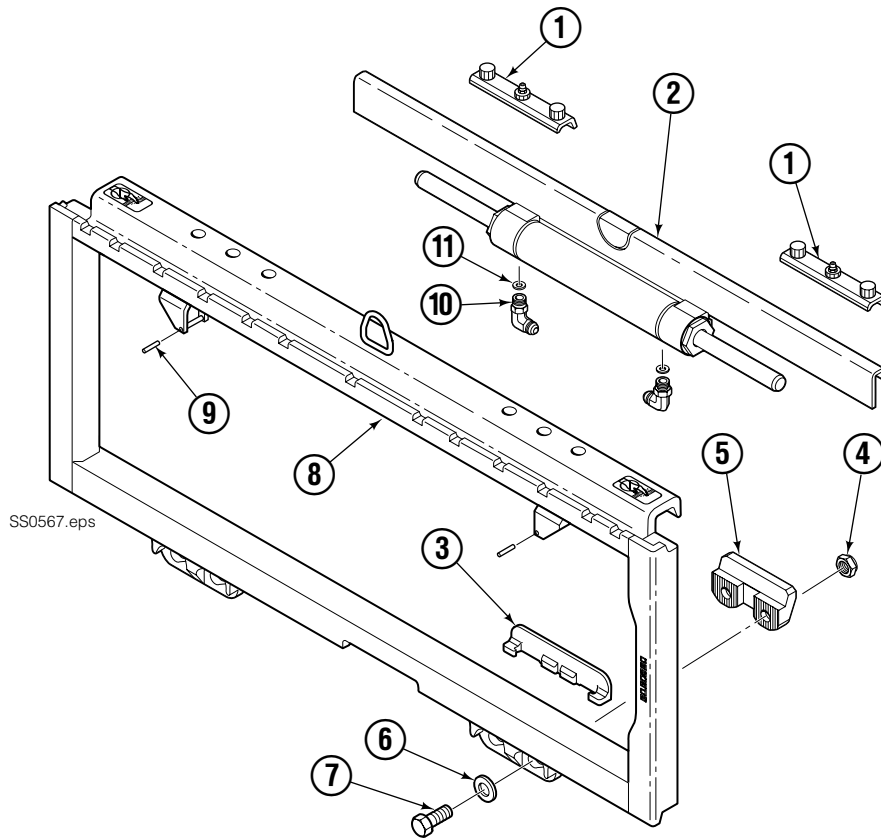

PARTS

Product Identification – This Section shows replacement parts for F-Series Sideshifters. The product model number and serial number are stamped on the back surface of the LH vertical bar (driver's view), and must be provided when ordering replacement parts. The cylinder/anchor bracket assembly part number is stamped on the front surface RH end of the anchor bracket (driver's view).

WARNING: For the safety of yourself and others, DO NOT install the parts shown in this Manual unless you have thoroughly reviewed the appropriate Service Manual.

Back (Driver's View)

Sideshift Group

55F

REF	QTY	PART NO.	DESCRIPTION	REF	QTY	PART NO.	DESCRIPTION
1	2	228782	Upper Bearing	7	4	639121	◆ Capscrew, 5/8NC x 1.50 (or)
2	1	6025687	Cylinder ▲	7	4	752903	◆ Capscrew, M16 x 45
3	2	6000719	Lower Bearing	8	1	6026002	Frame ●
4	4	553857	◆ Nut, 5/8NC (or)	9	2	7890	Roll Pin
4	4	781534	◆ Nut, M16	10	2	601676	■ Fitting, 6-6
5	2	204186	◆ Lower Hook	11	2	221733	Restrictor Washer
6	4	667225	◆ Washer				