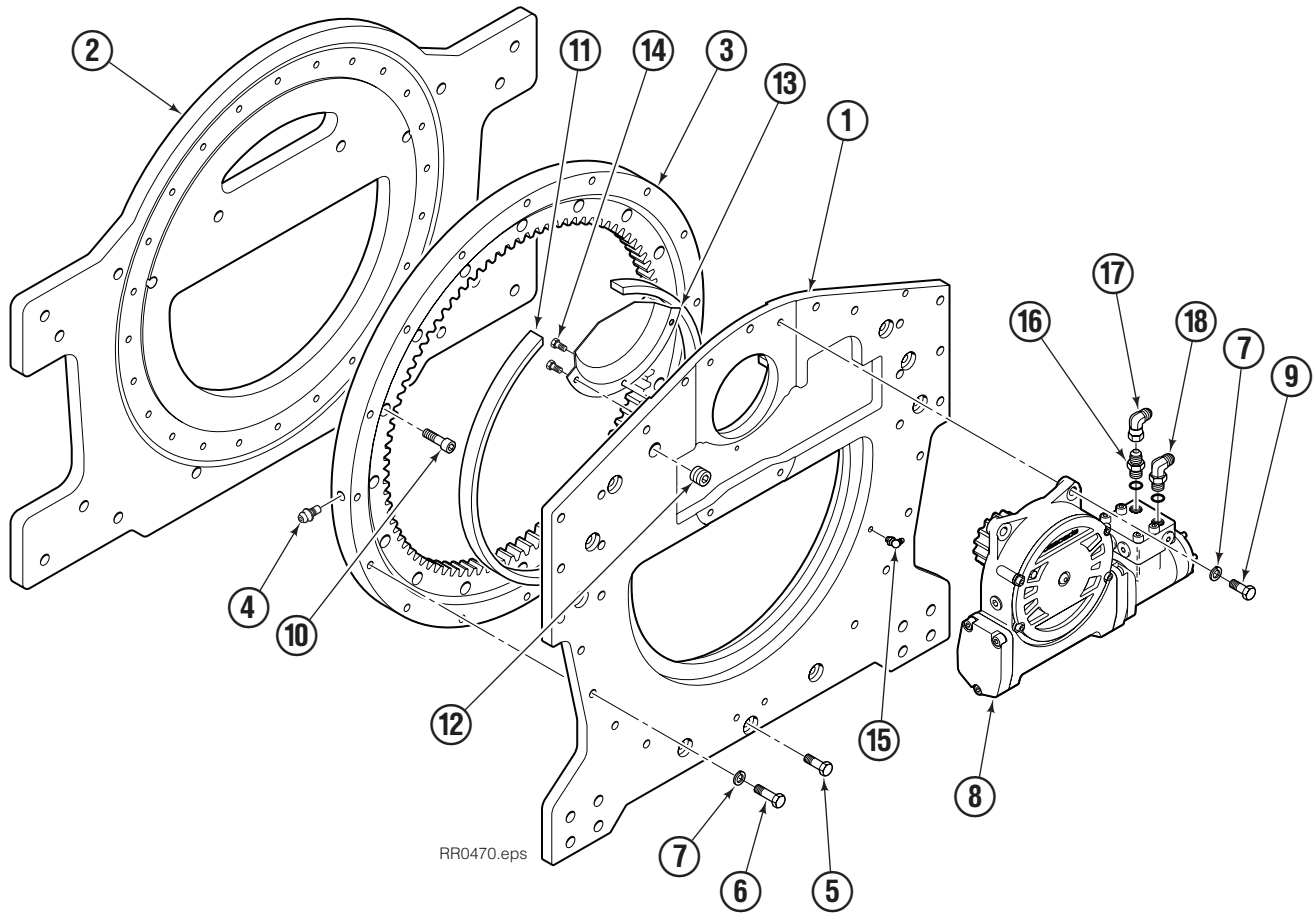

# Safety Decals

RR0026.eps

G Rotator			
REF	QTY	PART NO.	DESCRIPTION
1	1	679150	No Step Decal

# Base Unit Group

RR0470.eps

65G							
REF	QTY	PART NO.	DESCRIPTION	REF	QTY	PART NO.	DESCRIPTION
		6051997	Base Unit Group (R7)	10	24	767596	▲ Capscrew, M12 x 40
1	1	6059682	Baseplate	11	1	6080266	● Seal
2	1	6050786	Faceplate	12	1	6605	Plug
3	1	213761	Bearing Assembly	13	1	6077615	● Cover Plate
4	1	7401	Grease Fitting	14	3	767961	● Capscrew, M8 x 16
5	9	6057357	◆ Capscrew, M12 x 45	15	1	7406	Grease Fitting
6	13	213633	◆ Capscrew, M12 x 55	16	1	601377	Fitting, 8-8
7	17	683822	◆ Lockwasher, M12	17	1	605761	Fitting, 8-8
8	1	795491	Drive Group ■	18	1	601250	Fitting, 8-8
9	4	763021	Capscrew, M12 x 30				