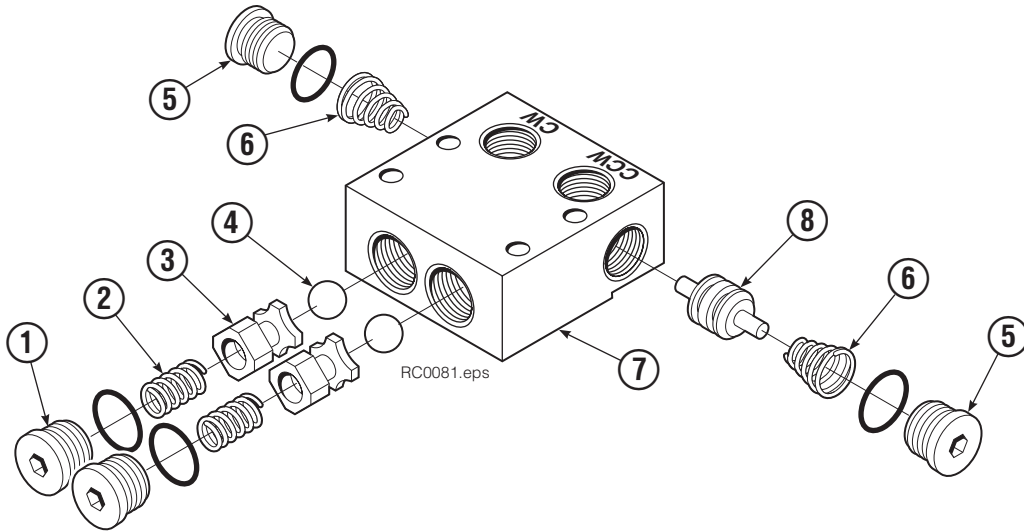

Check Valve

REF	QTY	PART NO.	DESCRIPTION
		670549	Check Valve Assembly ★
1	2	609453	Fitting, 10
2	2	670552	Spring
3	2	670551	Guide
4	2	7020	Ball
5	2	602580	Fitting, 8
6	2	673989	Spring
7	1	670550	Body ★
8	1	670553	Spool

★ No longer available, replaced by 6063316 Valve Assembly.