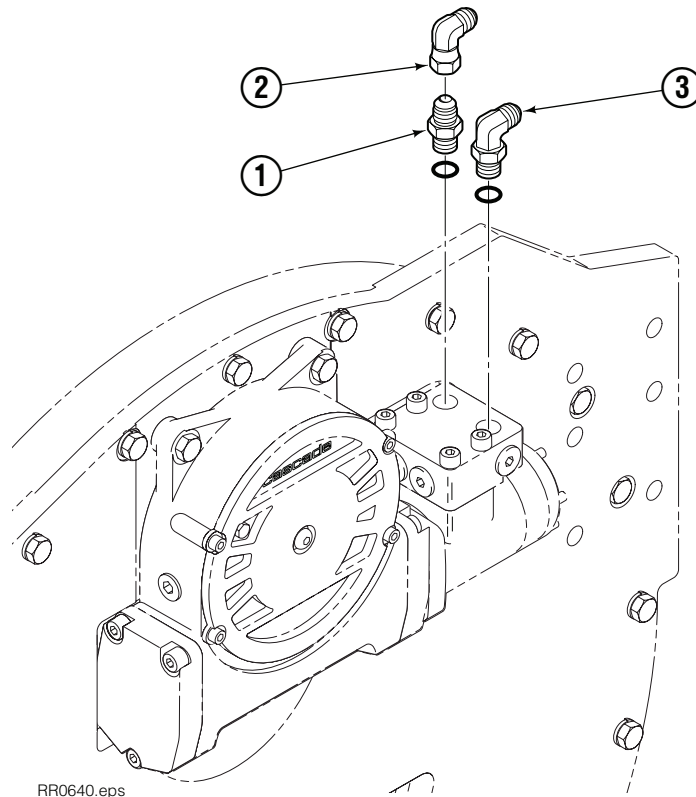

Fitting Group

REF	QTY	PART NO.	DESCRIPTION
		212367	Fitting Group
1	1	601377	Fitting, 8-8
2	1	605761	Fitting, 8-8
3	1	601250	Fitting, 8-8