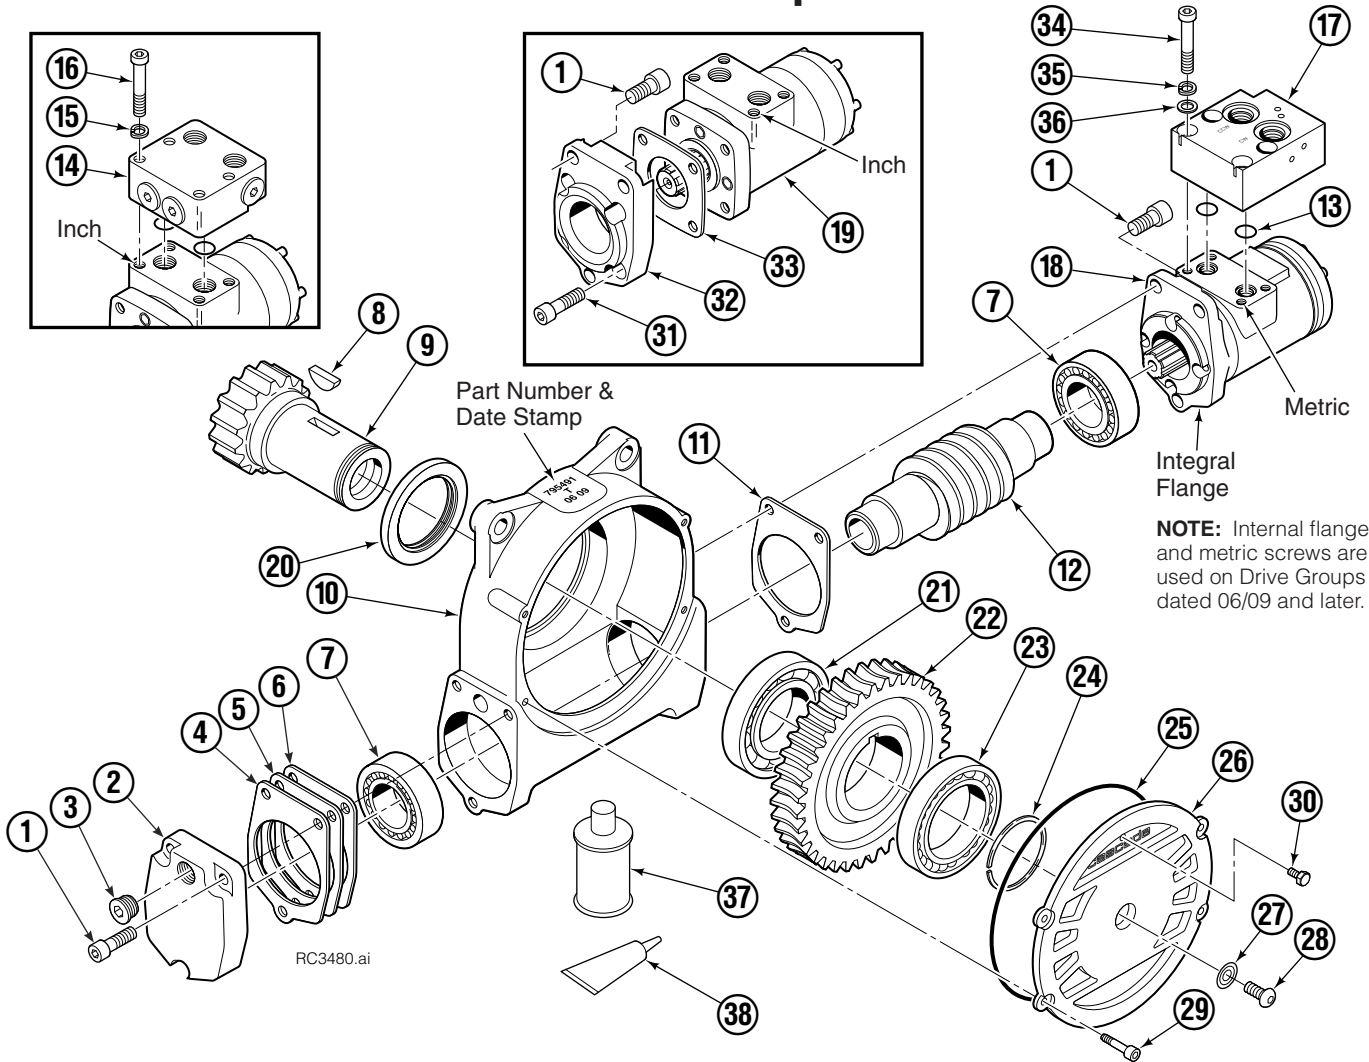

Drive Group

REF	QTY	PART NO.	DESCRIPTION	REF	QTY	PART NO.	DESCRIPTION
		795491	Drive Group with 2.8 c.i. Motor	20	1	3014870	Seal
1	6	769570	Capscrew, M12 x 25	21	1	6033892	Bearing ★
2	1	676855	Cover	22	1	675609	Worm Gear
3	1	604510	Fitting, 6	23	1	670581	Bearing
4	●	670574	Shim – .010" (brown)	24	1	7214	Snap Ring
5	●	671757	Shim – .015" (pink)	25	1	643423	O-Ring
6	●	671758	Shim – .020" (yellow)	26	1	775552	Cover
7	2	670579	Bearing	27	1	783609	Seal
8	1	670582	Key	28	1	783608	Capscrew, M10 x 16
9	1	670506	Pinion	29	4	200882	Capscrew, M8 x 20
10	1	775551	Housing	30	1	644010	Relief Fitting
11	1	686465	Gasket	31	4	4468	Capscrew, 3/8 NC x .75
12	1	675608	Worm	32	1	775553	Adapter
13	2	2705	O-Ring	33	1	670575	Gasket
14	1	670549	Check Valve ◆	34	4	768798	Capscrew, M8 x 40
15	4	6444	Lockwasher, 5/16	35	4	787384	Lockwasher, M8
16	4	607059	Capscrew, 5/16 NC x 1.75	36	4	221494	Washer, M8
17	1	6063316	Check Valve ◆	37	1	656300	Gear Box Lube – 48 oz.
18	1	6097945	Drive Motor – 2.8 c.i. ■	38	1	668184	Sealant
19	1	206392	Drive Motor – 2.8 c.i. ■			670578	Shim Service Kit (items 4-6,11,25,38)

● Quantity as required.

◆ See Valve page for parts breakdown.

■ See Drive Motor page for parts breakdown.

★ For service replacement use Bearing 670580.