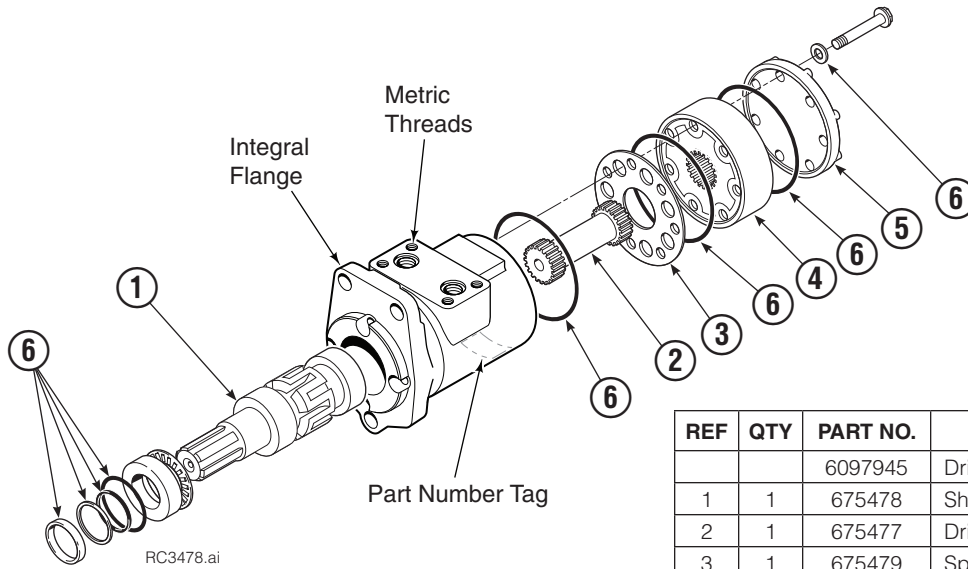

Drive Motor

REF	QTY	PART NO.	DESCRIPTION
		6097945	Drive Motor – 2.8 c.i.
1	1	675478	Shaft
2	1	675477	Drive
3	1	675479	Spacer Plate
4	1	685074	Gerotor Set
5	1	675482	End Cap
6	1	206405	Service Kit ●

● Compatible with water glycol based hydraulic fluids.
Cascade provides service replacement parts for the listed parts only. Due to cost, if other parts need replacement, the complete drive motor should be replaced.