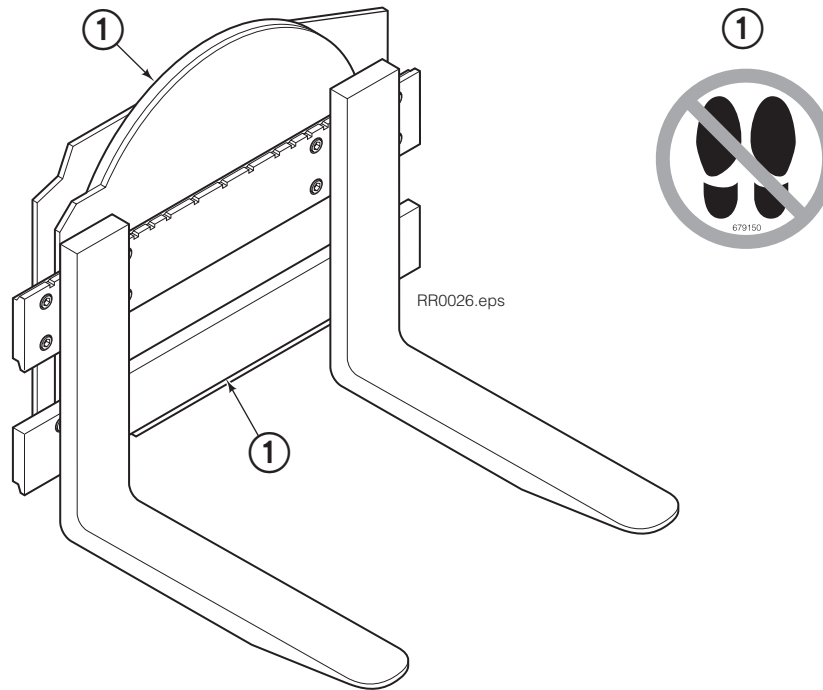

Safety Decals

RR0026.eps

G Rotator			
REF	QTY	PART NO.	DESCRIPTION
1	1	679150	No Step Decal