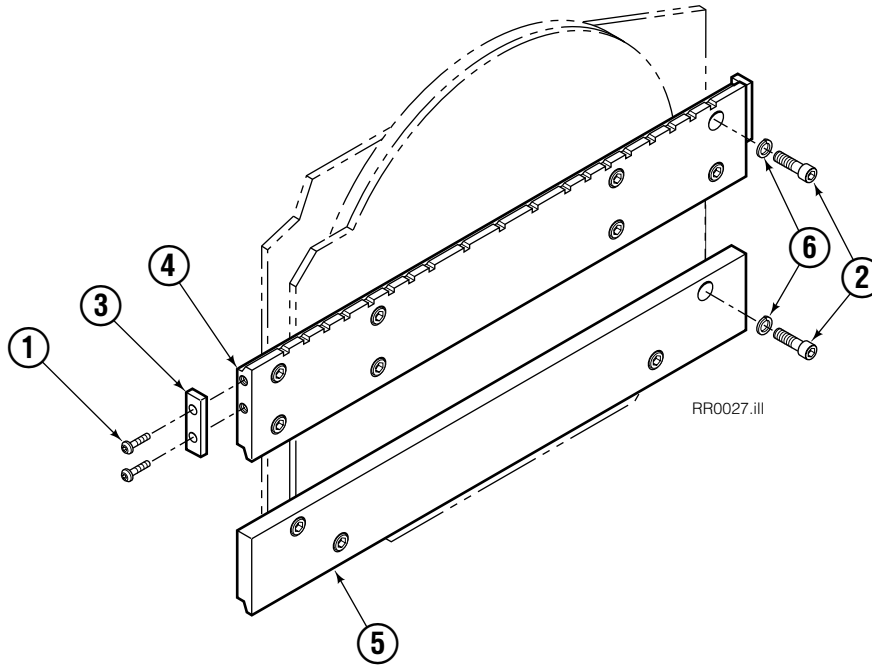

Fork Bar Group

100D			
REF	QTY	PART NO.	DESCRIPTION
		206778	Fork Bar Group
1	4	4880	Capscrew, 1/2 NC x 1.0 GR8
2	18	607103	Capscrew, 3/4 NC x 1.50 GR8
3	2	606988	Keeper
4	1	625525	Upper Bar
5	1	625526	Lower Bar
6	18	6448	Lockwasher, 3/4 ID