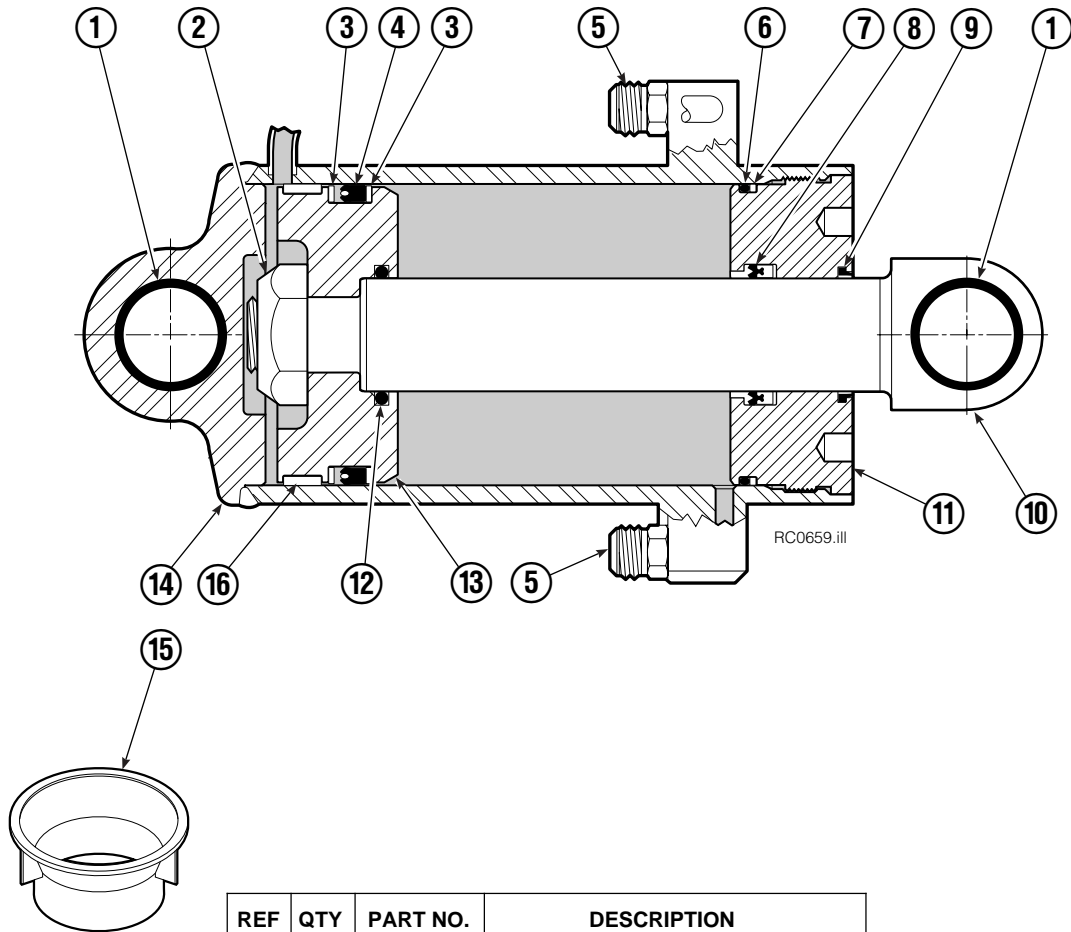

● See Revolving Connection page for parts breakdown.

Swing Frame Revolving Connection

90F			
REF	QTY	PART NO.	DESCRIPTION
		208798	Revolving Connection
1	1	207443	Body
2	1	680449	Shaft
3	1	680451	End Block
4	1	674777	Service Kit
5	14	604511	Fitting, 6-6
6	2	674732	Counterbalance Valve
7	3	768800	Capscrew, M8 x 1.25 x 45-8.8
8	5	663694	Fitting, 3
9	1	7341	Snap Ring
10	1	3138	Snap Ring
11	1	667516	Service Kit

♦ Included in Service Kit 555225.

Reference: S-5320.

Short Arm Cylinder

REF	QTY	PART NO.	DESCRIPTION
		385089	Cylinder Assembly
1	3	674843	Bearing
2	1	667990	Nut
3	1	660769	Bearing ♦
4	1	557446	Seal ♦
5	2	638295	Back-Up Ring ♦
6	2	604511	Fitting, 6-6
7	1	556852	Fitting, 4
8	1	557212	Check Valve
9	1	2801	O-Ring ♦
10	1	615144	Back-Up Ring ♦
11	1	554598	Seal ♦
12	1	628047	Wiper ♦
13	1	584302	Rod
14	1	555724	Retainer
15	1	557389	Piston
16	1	2722	O-Ring ♦
17	1	584300	Shell
18	1	667516	Check Valve Service Kit
19	1	—	Spacer
20	1	672910	Seal Loader
		555725	Service Kit

♦ Included in Service Kit 555725.

Reference: S-5313, S-5314.

Swing Cylinder

REF	QTY	PART NO.	DESCRIPTION
		580034	Cylinder Assembly
1	3	674843	Bearing
2	1	561997	Nut
3	2	638295	Back-Up Ring ♦
4	1	557446	Seal ♦
5	2	604511	Fitting, 6-6
6	1	2801	O-Ring ♦
7	1	563977	Back-Up Ring ♦
8	1	554598	Seal ♦
9	1	564930	Wiper ♦
10	1	557713	Rod
11	1	555724	Retainer
12	1	2722	O-Ring ♦
13	1	557389	Piston
14	1	555776	Shell
15	1	672910	Seal Loader ♦
16	1	660769	Bearing
		555725	Service Kit