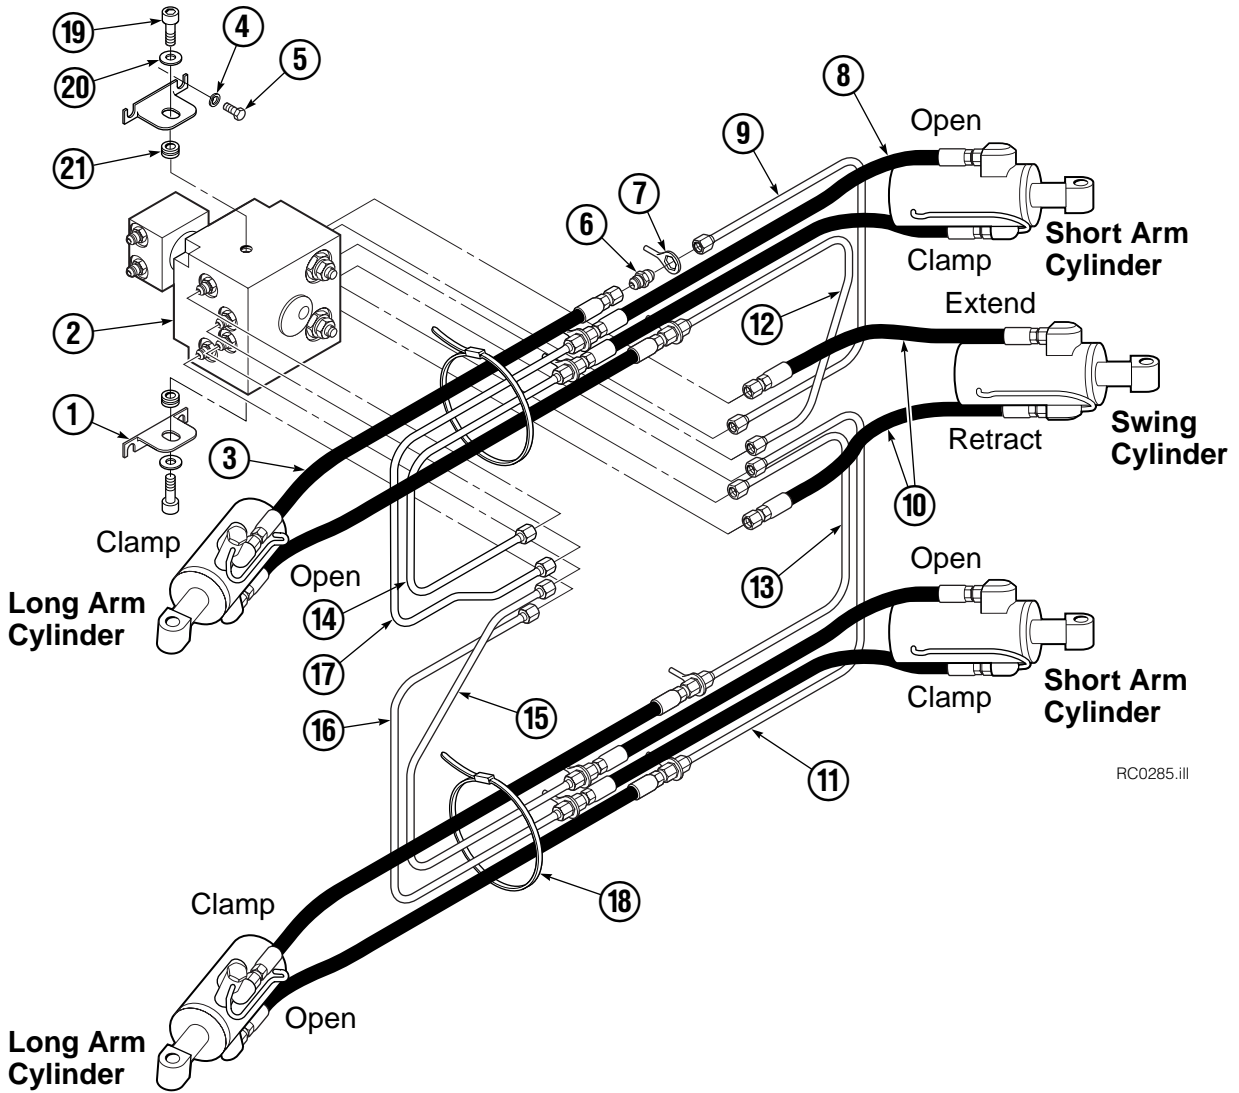

Adjustable Bumper Group Swing Frame

RC0097.iii

90F			
REF	QTY	PART NO.	DESCRIPTION
		3009996	Bumper Group
1	1	675027	Roller
2	6	674041	Bearing
3	8	660200	Shim
4	4	636407	Capscrew, 1/2 NC x 1.5"
5	4	6455	Lockwasher, 1/2" ID
6	2	674850	Bar
7	2	676419	Tie Down
8	4	3577	Capscrew, 5/16 NC x 1.0"
9	2	3009987	Roller
10	1	394722	Belt

Reference: SK-5009, Common Parts 3009997

Swing Frame Hosing Group

RC0285.ill

REF	QTY	PART NO.	DESCRIPTION
		381128	Hosing Group
1	2	206606	Angle
● 2	1	208798	Revolving Connection
3	4	381145	Hose
4	4	6288	Lockwasher, 3/8"
5	4	3600	Capscrew, 3/8 NC x .62
6	8	2347	Fitting, 6-6
7	8	674743	Eye Bolt
8	4	381146	Hose
9	1	675051	Tube
10	2	675058	Hose
11	1	675049	Tube
12	1	675050	Tube
13	1	675048	Tube
14	1	675047	Tube
15	1	675045	Tube
16	1	675044	Tube
17	1	675046	Tube
18	2	649086	Cable Tie
19	2	665992	Shoulder Bolt
20	2	209021	Washer
21	2	208765	Grommet

● See Revolving Connection page for parts breakdown.

Swing Frame Revolving Connection

90F			
REF	QTY	PART NO.	DESCRIPTION
		208798	Revolving Connection
1	1	207443	Body
2	1	680449	Shaft
3	1	680451	End Block
4	1	674777	Service Kit
5	14	604511	Fitting, 6-6
6	2	674732	Counterbalance Valve
7	3	768800	Capscrew, M8 x 1.25 x 45-8.8
8	5	663694	Fitting, 3
9	1	7341	Snap Ring
10	1	3138	Snap Ring
11	1	667516	Service Kit