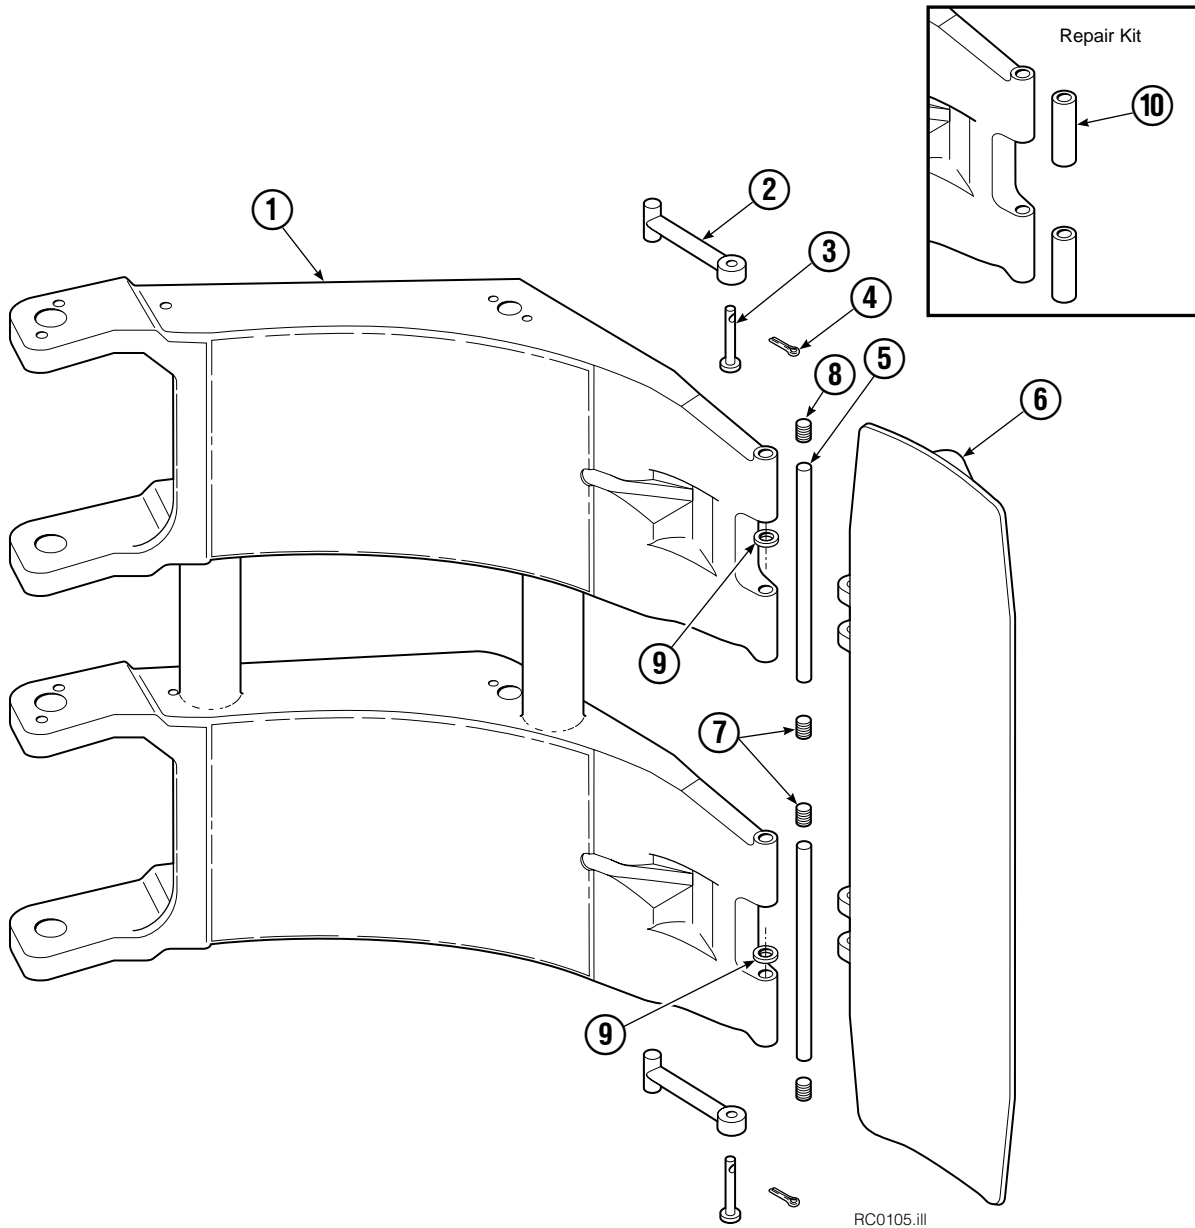

Short Arm

RC0105.iii

90F			
REF	QTY	PART NO.	DESCRIPTION
		6000860	Contact Pad Group – items 2 thru 8
1	1	394721	Short Arm
2	2	674994	Link
3	2	682978	Clevis Pin
4	2	6525	Cotter Pin
5	2	674993	Pin
6	1	6000833	Contact Pad
7	2	689900	Plug
8	2	689900	Plug
9	●	667225	Washer
10	1	676810	Arm Tip Repair Kit

● Quantity as needed.