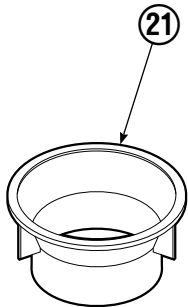

Long Arm Cylinder

REF	QTY	PART NO.	DESCRIPTION
		381131	Cylinder Assembly
1	1	674843	Bearing
2	1	667990	Nut
3	1	660769	Bearing ♦
4	1	557446	Seal ♦
5	2	638295	Back-Up Ring ♦
6	2	604511	Fitting, 6-6
7	1	556852	Fitting, 4
8	1	557212	Check Valve
9	1	2801	O-Ring ♦
10	1	615144	Back-Up Ring ♦
11	1	554598	Seal ♦
12	1	628047	Wiper ♦
13	1	584299	Rod
14	1	555724	Retainer
15	1	557389	Piston
16	1	2722	O-Ring ♦
17	1	584297	Shell
18	1	667516	Check Valve Service Kit
19	1	—	Spacer
20	2	674843	Bearing
21	1	672910	Seal Loader
		555725	Service Kit

♦ Included in Service Kit 555225.

Reference: S-5320.