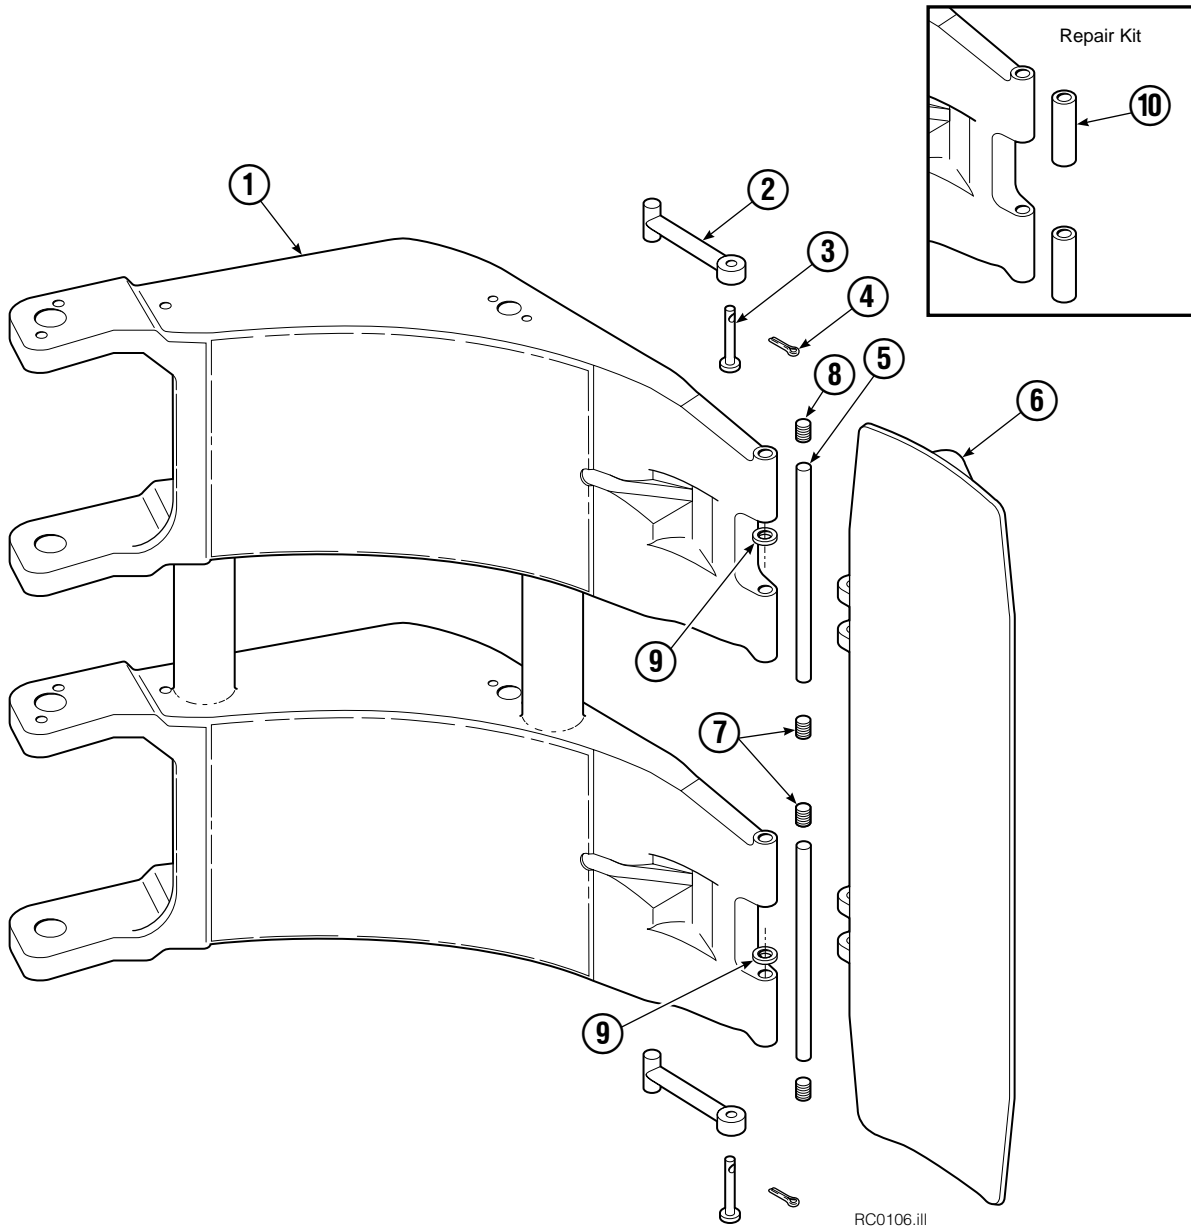

Long Arm

90F			
REF	QTY	PART NO.	DESCRIPTION
		6000858	Contact Pad Group – items 2 thru 8
1	1	394720	Long Arm
2	2	674994	Link
3	2	682978	Clevis Pin
4	2	6525	Cotter Pin
5	2	674993	Pin
6	1	6000857	Contact Pad
7	2	689900	Plug
8	2	689900	Plug
9	●	667225	Washer
10	1	676810	Arm Tip Repair Kit

● Quantity as needed.