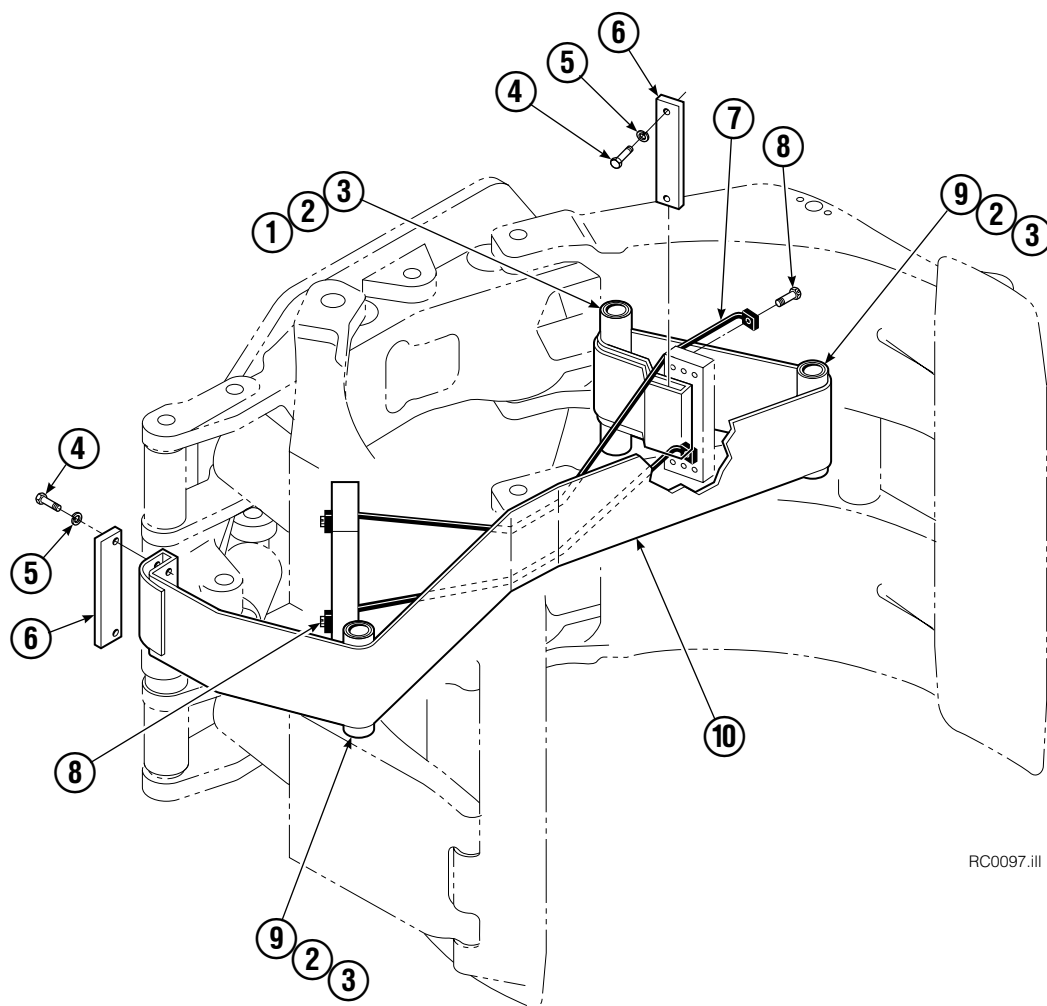

Adjustable Bumper Group Swing Frame

RC0097.iii

90F			
REF	QTY	PART NO.	DESCRIPTION
		3009996	Bumper Group
1	1	675027	Roller
2	6	674041	Bearing
3	8	660200	Shim
4	4	636407	Capscrew, 1/2 NC x 1.5"
5	4	6455	Lockwasher, 1/2" ID
6	2	674850	Bar
7	2	676419	Tie Down
8	4	3577	Capscrew, 5/16 NC x 1.0"
9	2	3009987	Roller
10	1	394722	Belt

Reference: SK-5009, Common Parts 3009997