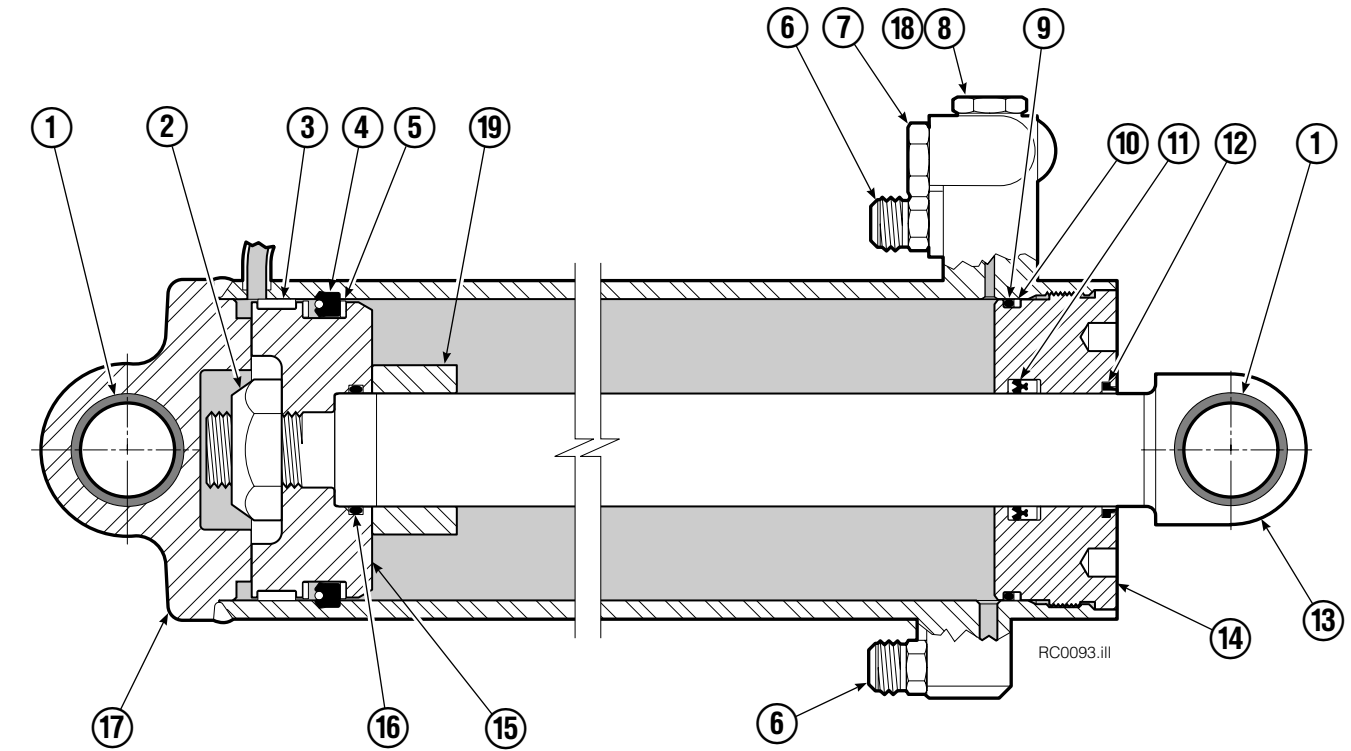

Short Arm Cylinder

REF	QTY	PART NO.	DESCRIPTION
		385089	Cylinder Assembly
1	3	674843	Bearing
2	1	667990	Nut
3	1	660769	Bearing ♦
4	1	557446	Seal ♦
5	2	638295	Back-Up Ring ♦
6	2	604511	Fitting, 6-6
7	1	556852	Fitting, 4
8	1	557212	Check Valve
9	1	2801	O-Ring ♦
10	1	615144	Back-Up Ring ♦
11	1	554598	Seal ♦
12	1	628047	Wiper ♦
13	1	584302	Rod
14	1	555724	Retainer
15	1	557389	Piston
16	1	2722	O-Ring ♦
17	1	584300	Shell
18	1	667516	Check Valve Service Kit
19	1	—	Spacer
20	1	672910	Seal Loader
		555725	Service Kit

♦ Included in Service Kit 555725.

Reference: S-5313, S-5314.