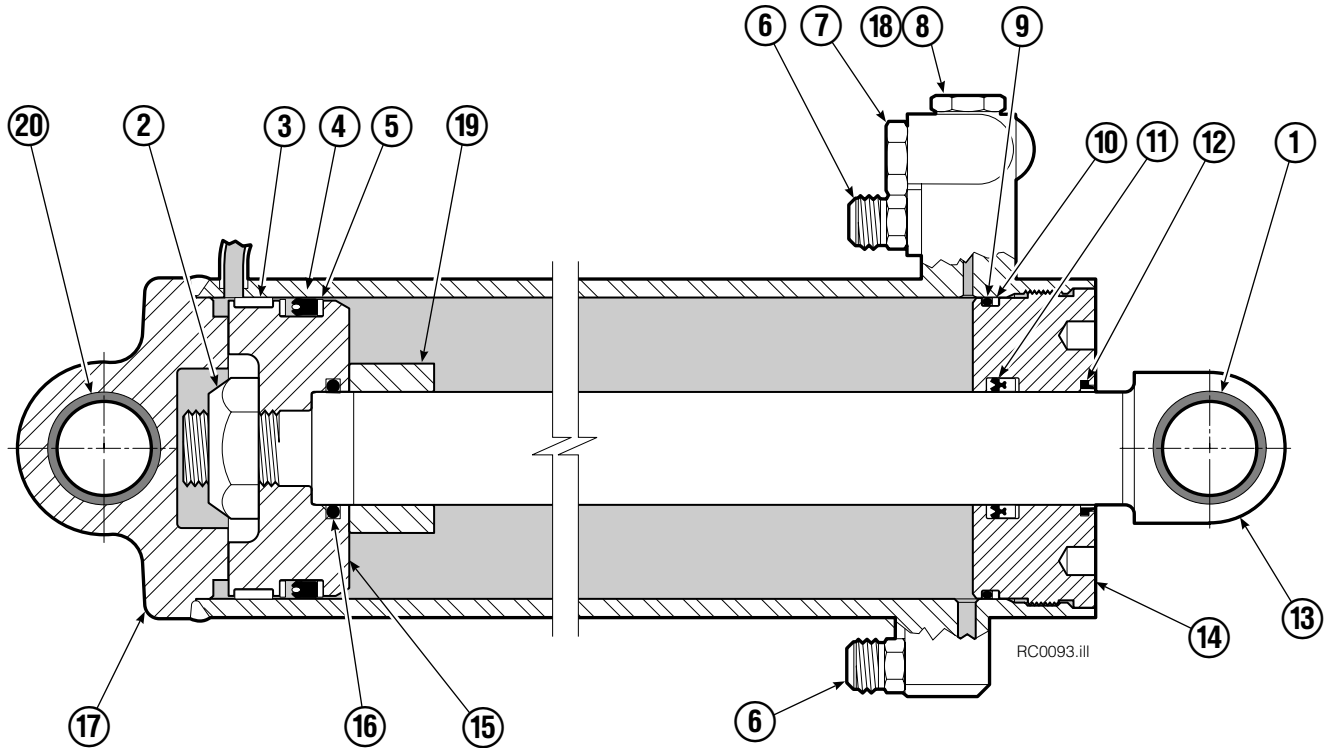

Long Arm Cylinder

REF	QTY	PART NO.	DESCRIPTION
		381131	Cylinder Assembly
1	1	674843	Bearing
2	1	667990	Nut
3	1	660769	Bearing ♦
4	1	557446	Seal ♦
5	2	638295	Back-Up Ring ♦
6	2	604511	Fitting, 6-6
7	1	556852	Fitting, 4
8	1	557212	Check Valve
9	1	2801	O-Ring ♦
10	1	615144	Back-Up Ring ♦
11	1	554598	Seal ♦
12	1	628047	Wiper ♦
13	1	584299	Rod
14	1	555724	Retainer
15	1	557389	Piston
16	1	2722	O-Ring ♦
17	1	584297	Shell
18	1	667516	Check Valve Service Kit
19	1	—	Spacer
20	2	674843	Bearing
21	1	672910	Seal Loader
		555725	Service Kit

♦ Included in Service Kit 555225.

Reference: S-5320.