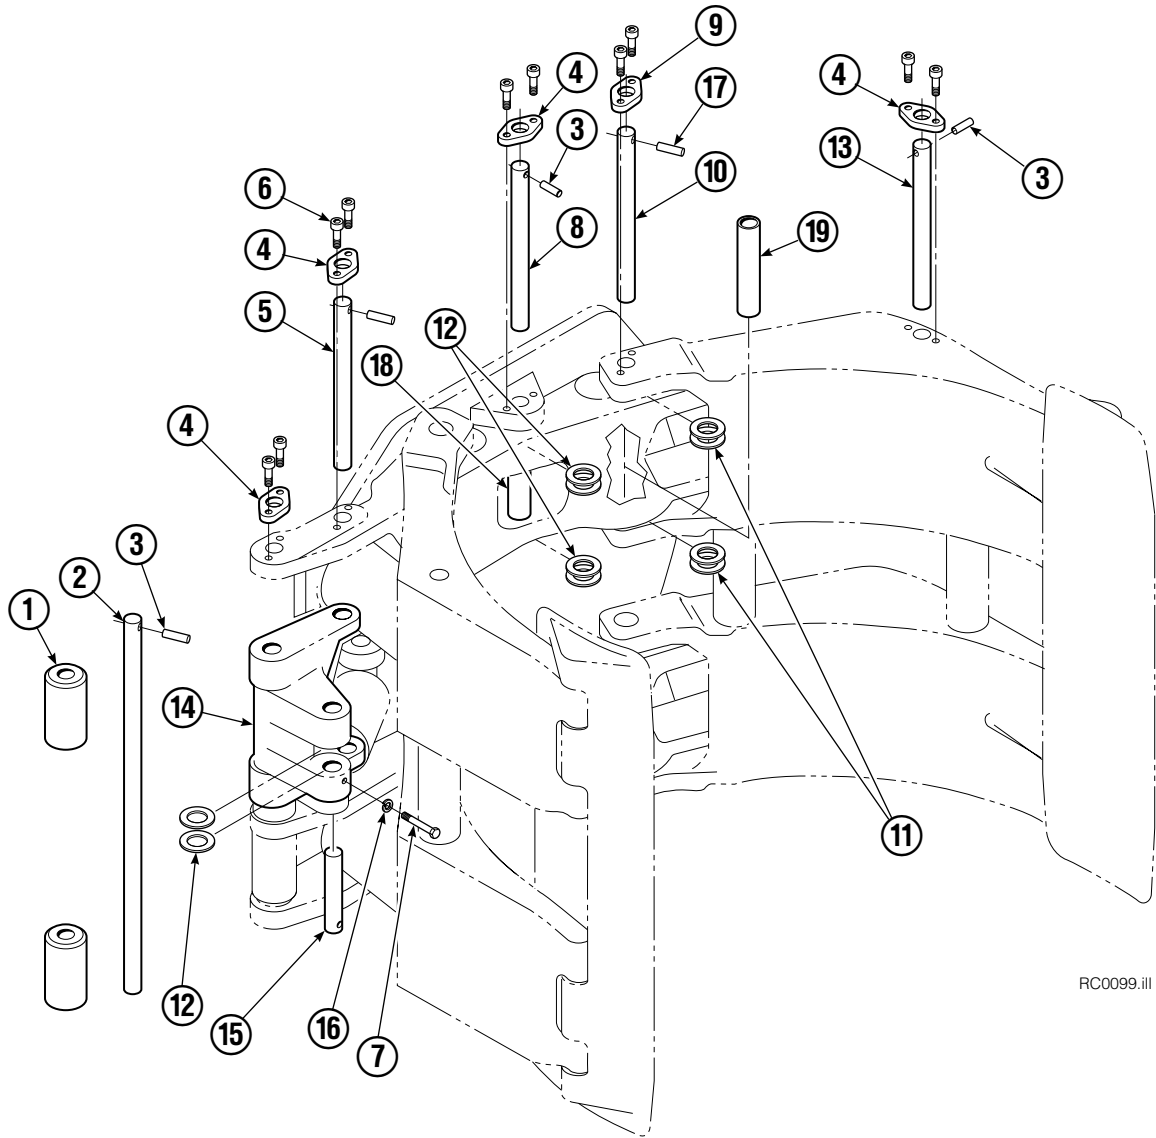

Common Components Group

RC0099.iii

90F			
REF	QTY	PART NO.	DESCRIPTION
		394724	Components Group
1	2	675024	Roller
2	1	675021	Pin
3	11	673385	Drive Pin
4	11	206589	Retainer
5	2	675018	Pin
6	30	4466	Capscrew, 3/8 NC x .50 GR8
7	2	643518	Capscrew, 5/16 NC x 2.25 GR8
8	2	675019	Pin
9	4	206591	Retainer
10	4	675022	Pin
11	16	673379	Shim
12	16	660200	Shim
13	4	675020	Pin
14	1	356185	Swing Casting
15	2	675023	Pin
16	2	6287	Lockwasher, 4/16 ID
17	4	675086	Drive Pin
18	2	681668	Spacer
19	4	681672	Spacer