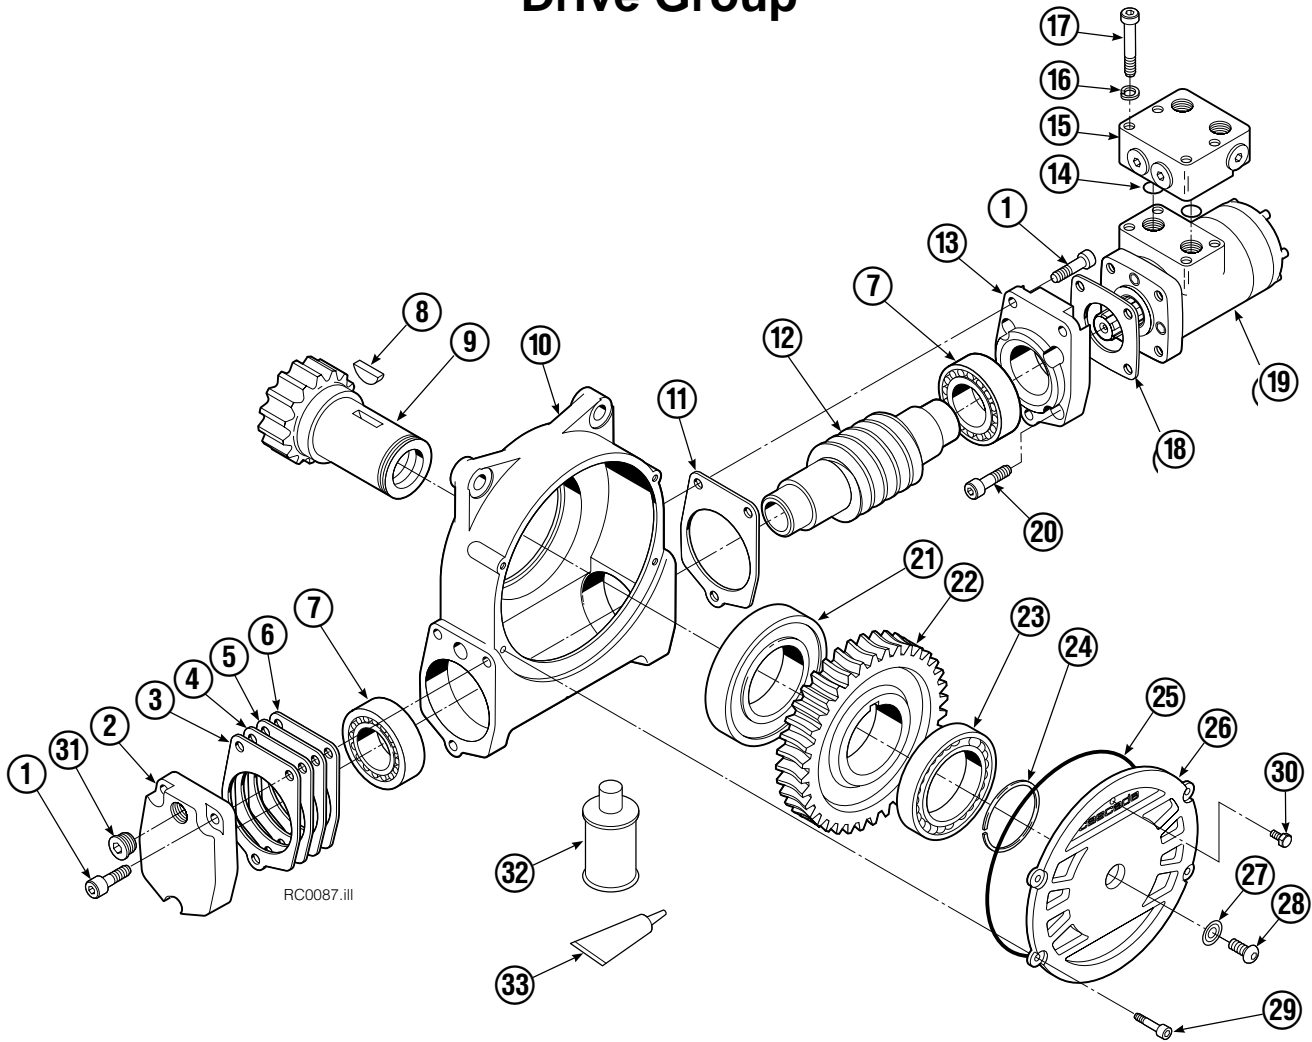

Drive Group

REF	QTY	PART NO.	DESCRIPTION	REF	QTY	PART NO.	DESCRIPTION
		795492	Drive Group with 2.8 c.i. Motor	19	1	206392	Drive Motor – 2.8 c.i. ■
1	6	769570	Capscrew, M12 x 25	20	4	4468	Capscrew, 3/8 NC x .75 GR8
2	1	676855	Cover	21	1	670580	Bearing
3	●	674513	Shim – .005" (blue)	22	1	675609	Worm Gear
4	●	670574	Shim – .010" (brown)	23	1	670581	Bearing
5	●	671757	Shim – .015" (pink)	24	1	7214	Snap Ring
6	●	671758	Shim – .020" (yellow)	25	1	643423	O-Ring
7	2	670579	Bearing	26	1	775552	Cover
8	1	670582	Key	27	1	783609	Seal
9	1	670556	Pinion	28	1	783608	Capscrew, M10 x 16
10	1	775551	Housing	29	4	200882	Capscrew, M8 x 20
11	1	686465	Gasket	30	1	644010	Relief Fitting
12	1	675608	Worm	31	1	604510	Fitting, 6
13	1	775553	Adapter	32	1	656300	Gear Box Lube – 48 oz.
14	2	2705	O-Ring	33	1	668184	Sealant
15	1	670549	Check Valve ▲			670578	Shim Service Kit (items 3-6,25,33)
16	4	6444	Lockwasher			675637	Bearing Service Kit (items 21 & 33)
17	4	607059	Capscrew, 5/16 NC x 1.75 GR8			675638	Bearing Service Kit (items 3-7,25)
18	1	670575	Gasket			685227	Motor Kit-4.5 (items 4,14,18)

● Quantity as required.

■ See Drive Motor page for parts breakdown.

▲ See Check Valve page for parts breakdown.