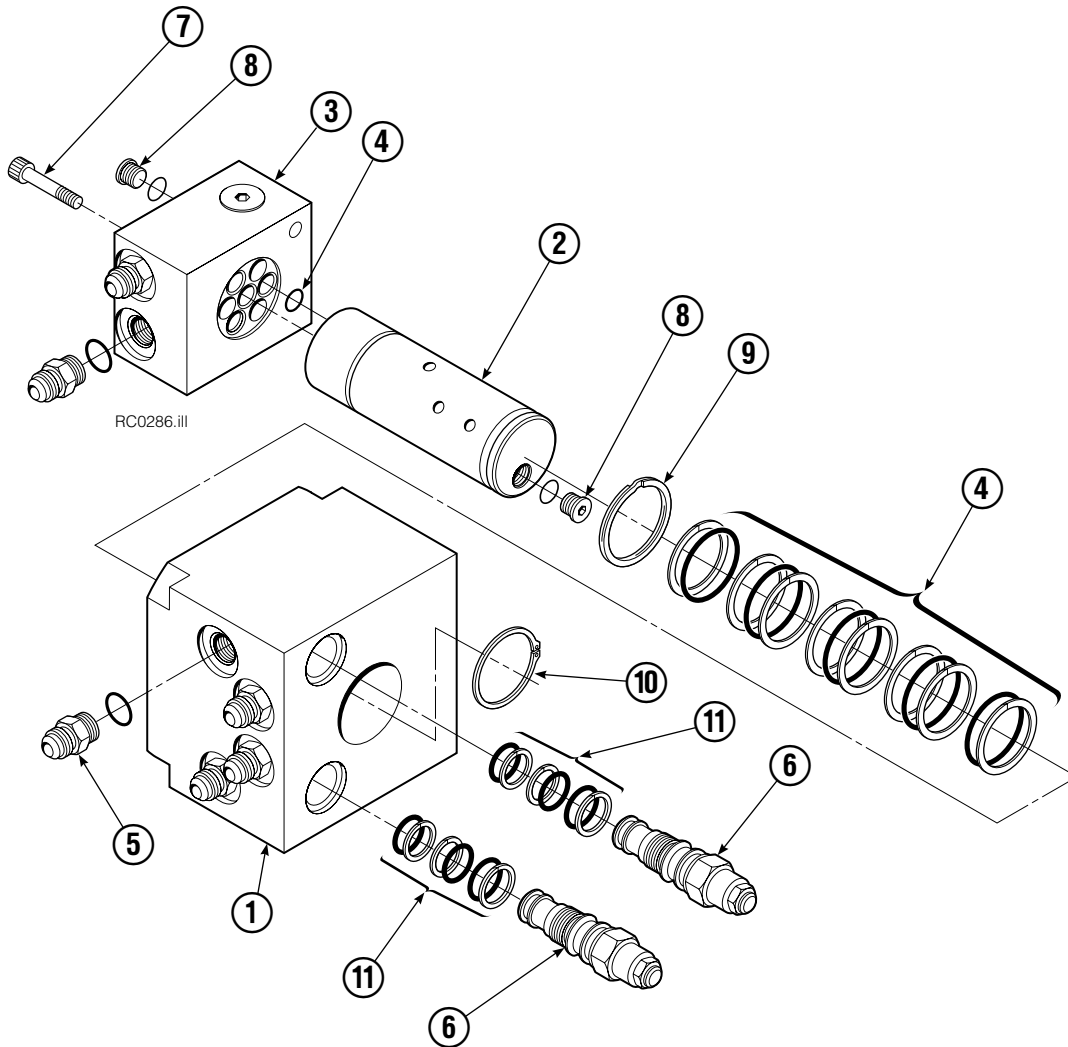

Adjustable Bumper Group Swing Frame

RC0097.iii

90F			
REF	QTY	PART NO.	DESCRIPTION
		3009996	Bumper Group
1	1	675027	Roller
2	6	674041	Bearing
3	8	660200	Shim
4	4	636407	Capscrew, 1/2 NC x 1.5"
5	4	6455	Lockwasher, 1/2" ID
6	2	674850	Bar
7	2	676419	Tie Down
8	4	3577	Capscrew, 5/16 NC x 1.0"
9	2	3009987	Roller
10	1	394722	Belt

Reference: SK-5009, Common Parts 3009997

Swing Frame Hosing Group

RC0285.ill

REF	QTY	PART NO.	DESCRIPTION
		381128	Hosing Group
1	2	206606	Angle
● 2	1	208798	Revolving Connection
3	4	381145	Hose
4	4	6288	Lockwasher, 3/8"
5	4	3600	Capscrew, 3/8 NC x .62
6	8	2347	Fitting, 6-6
7	8	674743	Eye Bolt
8	4	381146	Hose
9	1	675051	Tube
10	2	675058	Hose
11	1	675049	Tube
12	1	675050	Tube
13	1	675048	Tube
14	1	675047	Tube
15	1	675045	Tube
16	1	675044	Tube
17	1	675046	Tube
18	2	649086	Cable Tie
19	2	665992	Shoulder Bolt
20	2	209021	Washer
21	2	208765	Grommet

● See Revolving Connection page for parts breakdown.

Swing Frame Revolving Connection

90F			
REF	QTY	PART NO.	DESCRIPTION
		208798	Revolving Connection
1	1	207443	Body
2	1	680449	Shaft
3	1	680451	End Block
4	1	674777	Service Kit
5	14	604511	Fitting, 6-6
6	2	674732	Counterbalance Valve
7	3	768800	Capscrew, M8 x 1.25 x 45-8.8
8	5	663694	Fitting, 3
9	1	7341	Snap Ring
10	1	3138	Snap Ring
11	1	667516	Service Kit