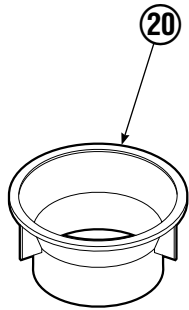

● See Revolving Connection page for parts breakdown.

Swing Frame Revolving Connection

90F			
REF	QTY	PART NO.	DESCRIPTION
		208798	Revolving Connection
1	1	207443	Body
2	1	680449	Shaft
3	1	680451	End Block
4	1	674777	Service Kit
5	14	604511	Fitting, 6-6
6	2	674732	Counterbalance Valve
7	3	768800	Capscrew, M8 x 1.25 x 45-8.8
8	5	663694	Fitting, 3
9	1	7341	Snap Ring
10	1	3138	Snap Ring
11	1	667516	Service Kit

Long Arm Cylinder

REF	QTY	PART NO.	DESCRIPTION
		381131	Cylinder Assembly
1	1	674843	Bearing
2	1	667990	Nut
3	1	660769	Bearing ♦
4	1	557446	Seal ♦
5	2	638295	Back-Up Ring ♦
6	2	604511	Fitting, 6-6
7	1	556852	Fitting, 4
8	1	557212	Check Valve
9	1	2801	O-Ring ♦
10	1	615144	Back-Up Ring ♦
11	1	554598	Seal ♦
12	1	628047	Wiper ♦
13	1	584299	Rod
14	1	555724	Retainer
15	1	557389	Piston
16	1	2722	O-Ring ♦
17	1	584297	Shell
18	1	667516	Check Valve Service Kit
19	1	—	Spacer
20	2	674843	Bearing
21	1	672910	Seal Loader
		555725	Service Kit

♦ Included in Service Kit 555225.

Reference: S-5320.

Short Arm Cylinder

REF	QTY	PART NO.	DESCRIPTION
		385089	Cylinder Assembly
1	3	674843	Bearing
2	1	667990	Nut
3	1	660769	Bearing ♦
4	1	557446	Seal ♦
5	2	638295	Back-Up Ring ♦
6	2	604511	Fitting, 6-6
7	1	556852	Fitting, 4
8	1	557212	Check Valve
9	1	2801	O-Ring ♦
10	1	615144	Back-Up Ring ♦
11	1	554598	Seal ♦
12	1	628047	Wiper ♦
13	1	584302	Rod
14	1	555724	Retainer
15	1	557389	Piston
16	1	2722	O-Ring ♦
17	1	584300	Shell
18	1	667516	Check Valve Service Kit
19	1	—	Spacer
20	1	672910	Seal Loader
		555725	Service Kit

♦ Included in Service Kit 555725.

Reference: S-5313, S-5314.

Swing Cylinder

REF	QTY	PART NO.	DESCRIPTION
		580034	Cylinder Assembly
1	3	674843	Bearing
2	1	561997	Nut
3	2	638295	Back-Up Ring ♦
4	1	557446	Seal ♦
5	2	604511	Fitting, 6-6
6	1	2801	O-Ring ♦
7	1	563977	Back-Up Ring ♦
8	1	554598	Seal ♦
9	1	564930	Wiper ♦
10	1	557713	Rod
11	1	555724	Retainer
12	1	2722	O-Ring ♦
13	1	557389	Piston
14	1	555776	Shell
15	1	672910	Seal Loader ♦
16	1	660769	Bearing
		555725	Service Kit