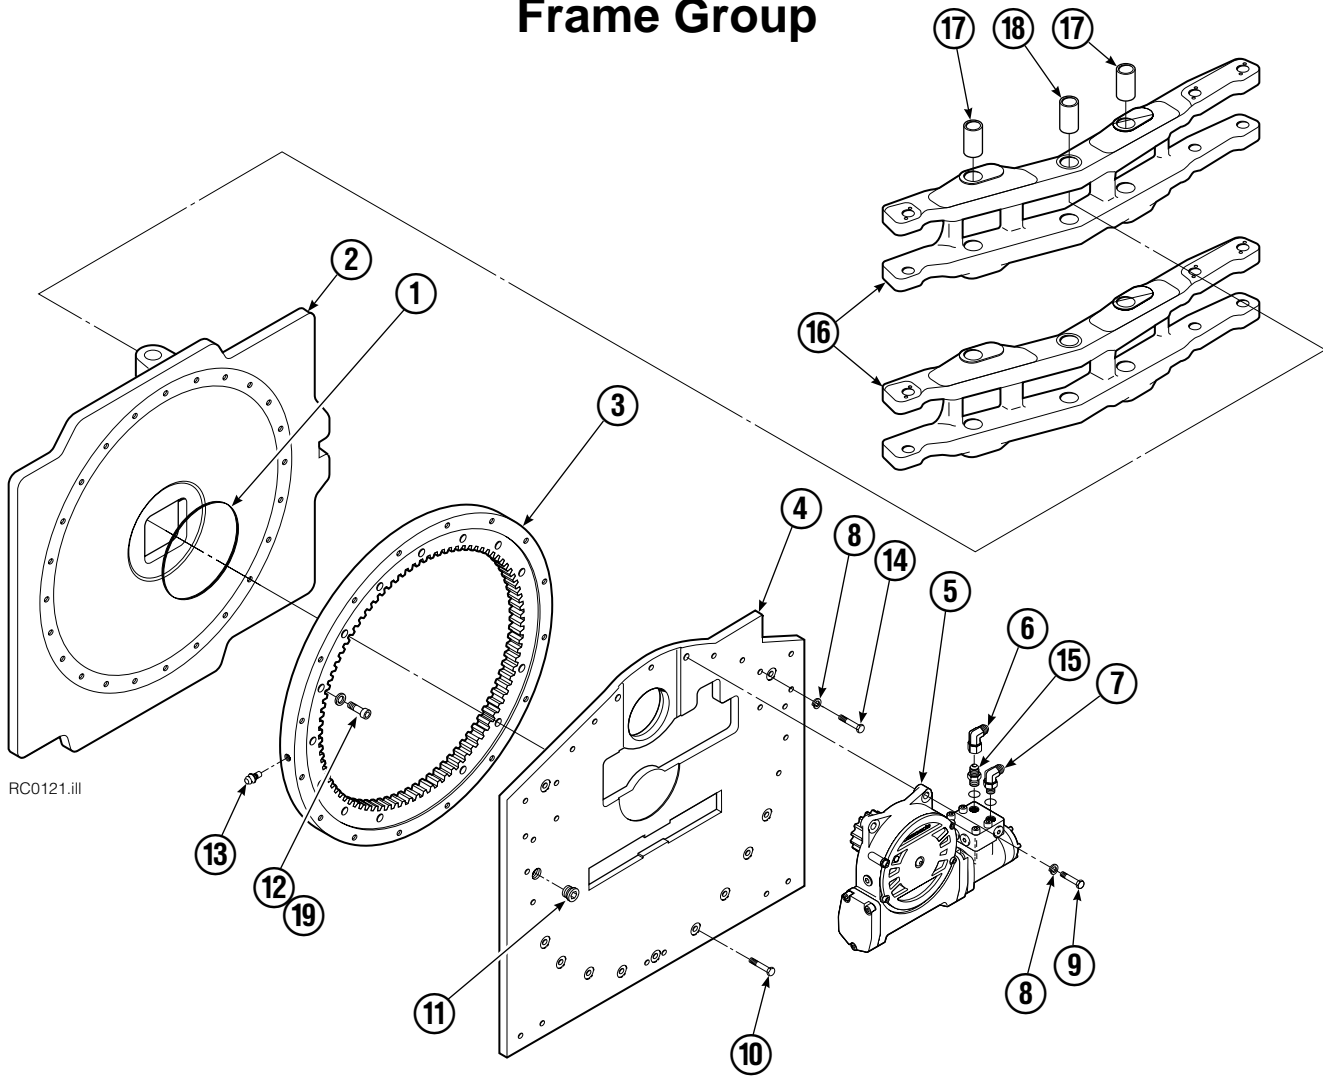

Frame Group

RC0121.iii

90F			
REF	QTY	PART NO.	DESCRIPTION
		394374	Frame Group
1	1	670931	Seal
2	1	394373	Faceplate
3	1	214481	Bearing Assembly
4	1	214484	Baseplate
5	1	795492	Drive Group ●
6	1	605761	Fitting, 8-8
7	1	601250	Fitting, 8-8
8	4	6290	Lockwasher, 1/2 ID
9	4	763021	Capscrew, M12 x 30
10	13	206174	Capscrew, M12 x 45
11	1	664071	Plug
12	24	753221	Capscrew, M12 x 50
13	1	7401	Grease Fitting
14	19	213633	Capscrew, M12 x 55
15	1	601377	Fitting, 8-8
16	2	381130	Swing Frame ▲
17	8	675008	Bushing ▲
18	4	675006	Bushing ▲
19	24	681473	Lockwasher, M12

● See Drive Group page for parts breakdown.

▲ Included in Swing Frame Group 381129.

Reference: SK-6189.