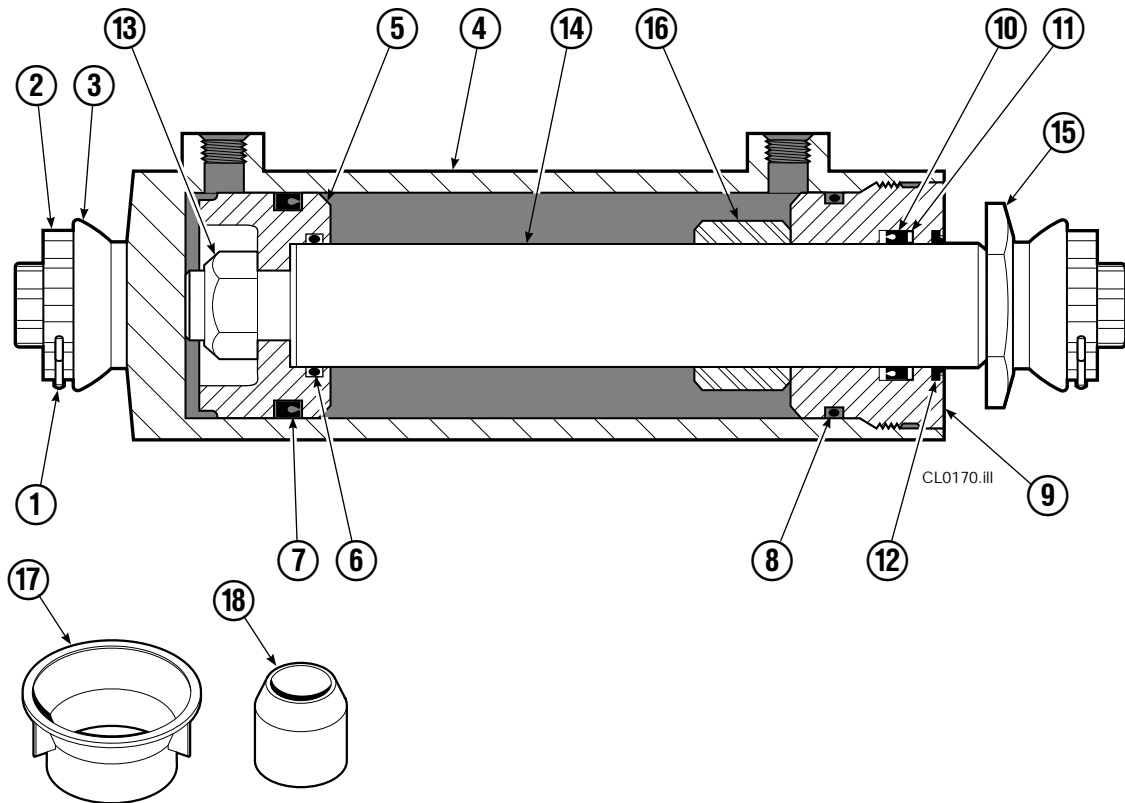

# Restrictor Fitting

REF	QTY	PART NO.	DESCRIPTION
		617487	Restrictor Assembly
1	1	617486	Tee
2	1	2698	O-Ring
3	1	11100	Setscrew
4	1	11099	Cap
5	1	5715	Jam Nut
6	1	2840	O-Ring

# Valve Assembly

REF	QTY	PART NO.	DESCRIPTION
		668861	Check Valve
1	1	667490	Special Fitting
● 2	2	2841	O-Ring
3	1	667471	Spool
4	3	609455	Fitting
5	1	668862	Valve Body
6	1	678270	Check Valve - V.P.O.
● 7	1	661347	Service Kit
8	1	604510	Fitting, 6
■ 9	1	676343	Regeneration Elimination Plug
		668864	Service Kit

# Cylinder

150C			
REF	QTY	PART NO.	DESCRIPTION
		383027	Cylinder Assembly
1	2	■ 6511	Cotter Pin
2	2	■ 667667	Retainer
3	2	■ 667668	Nut
4	1	584457	Shell
5	1	558402	Piston
6	1	✕ 2722	O-Ring
7	1	✕ 557376	Seal
8	1	✕ 2791	O-Ring
9	1	✕ 615134	Back-Up Ring
10	1	667675	Retainer
11	1	✕ 662451	Seal
12	1	✕ 638246	Nylon Ring
13	1	✕ 628047	Wiper
14	1	561012	Nut
15	1	584458	Rod
16	1	667676	Washer
17	1	829237	Spacer
18	1	✕ 671049	Seal Loader, Piston
19	1	✕ 671052	Seal Loader, Retainer
		667723	Service Kit