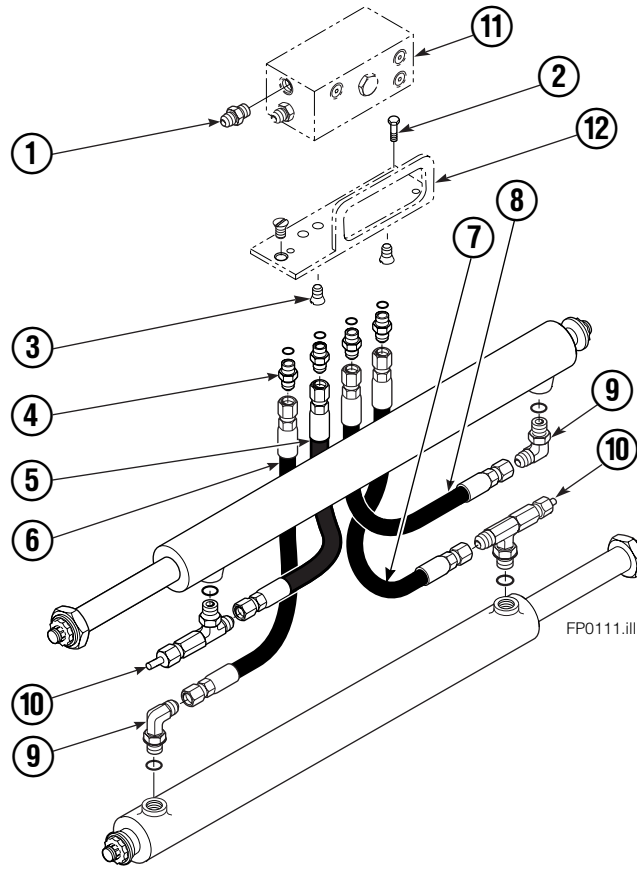

# Frame Group

FP0196.ill

REF	QTY	PART NO.	DESCRIPTION
		214433	Frame Group, 60 in. (Items 1 & 2)
		214444	Retainer Group (Items 3 & 4)
1	1	840225	Frame
2	2	830826	Shaft
3	4	830774	End Cover Plate
4	8	4771	Capscrew

# Hydraulic Valve Group

REF	QTY	PART NO.	DESCRIPTION
		381520	Hydraulic Valve Group
1	1	601377	Fitting, 8-8
2	1	643524	Capscrew
3	3	4750	Capscrew, .375x.750
4	4	611288	Fitting, 6-8
5	1	685673	Hose
6	1	209535	Hose
7	1	209535	Hose
8	1	685673	Hose
9	2	601676	Fitting, 6-6
10	2	617487	Restrictor Tee
11	1	668861	Valve Assembly
12	1	844137	Bracket

# Restrictor Fitting

REF	QTY	PART NO.	DESCRIPTION
		617487	Restrictor Assembly
1	1	617486	Tee
2	1	2698	O-Ring
3	1	11100	Setscrew
4	1	11099	Cap
5	1	5715	Jam Nut
6	1	2840	O-Ring

# Cylinder

150C			
REF	QTY	PART NO.	DESCRIPTION
		383027	Cylinder Assembly
1	2	■ 6511	Cotter Pin
2	2	■ 667667	Retainer
3	2	■ 667668	Nut
4	1	584457	Shell
5	1	558402	Piston
6	1	✕ 2722	O-Ring
7	1	✕ 557376	Seal
8	1	✕ 2791	O-Ring
9	1	✕ 615134	Back-Up Ring
10	1	667675	Retainer
11	1	✕ 662451	Seal
12	1	✕ 638246	Nylon Ring
13	1	✕ 628047	Wiper
14	1	561012	Nut
15	1	584458	Rod
16	1	667676	Washer
17	1	829237	Spacer
18	1	✕ 671049	Seal Loader, Piston
19	1	✕ 671052	Seal Loader, Retainer
		667723	Service Kit