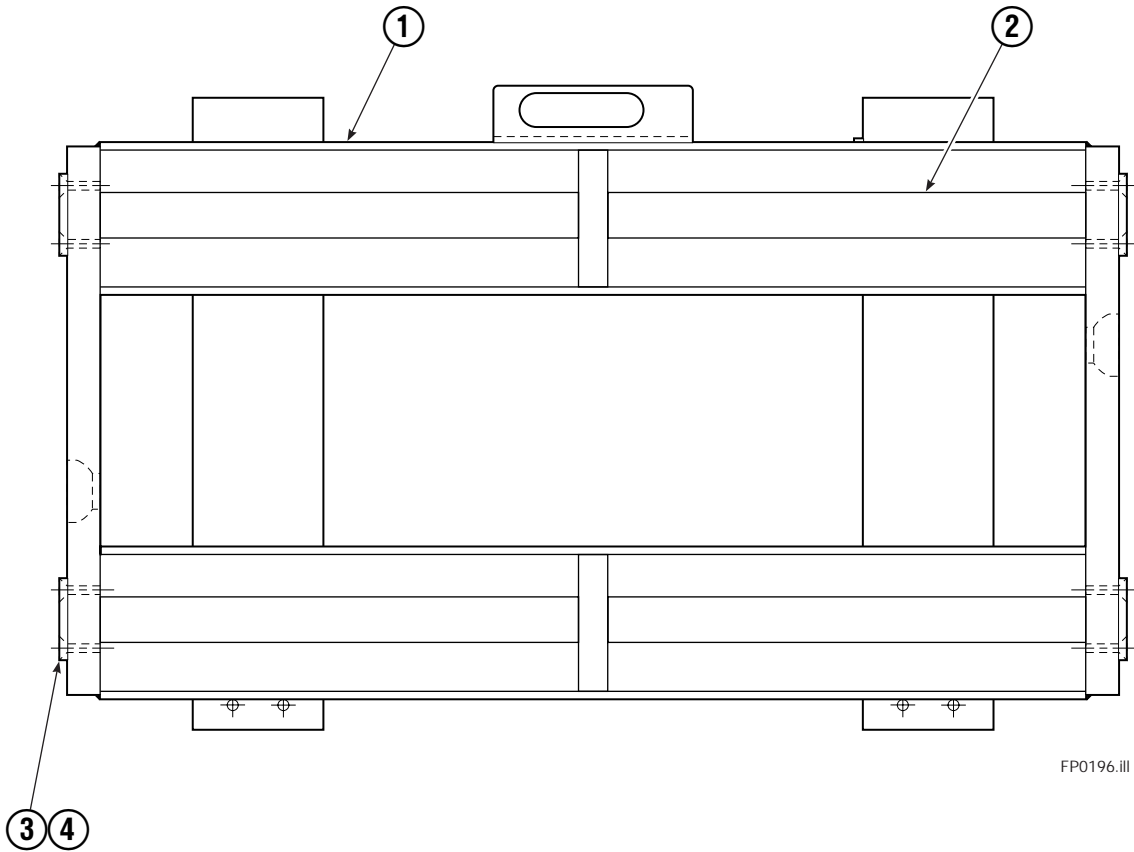

# Frame Group

FP0196.ill

REF	QTY	PART NO.	DESCRIPTION
		214433	Frame Group, 60 in. (Items 1 & 2)
		214444	Retainer Group (Items 3 & 4)
1	1	840225	Frame
2	2	830826	Shaft
3	4	830774	End Cover Plate
4	8	4771	Capscrew