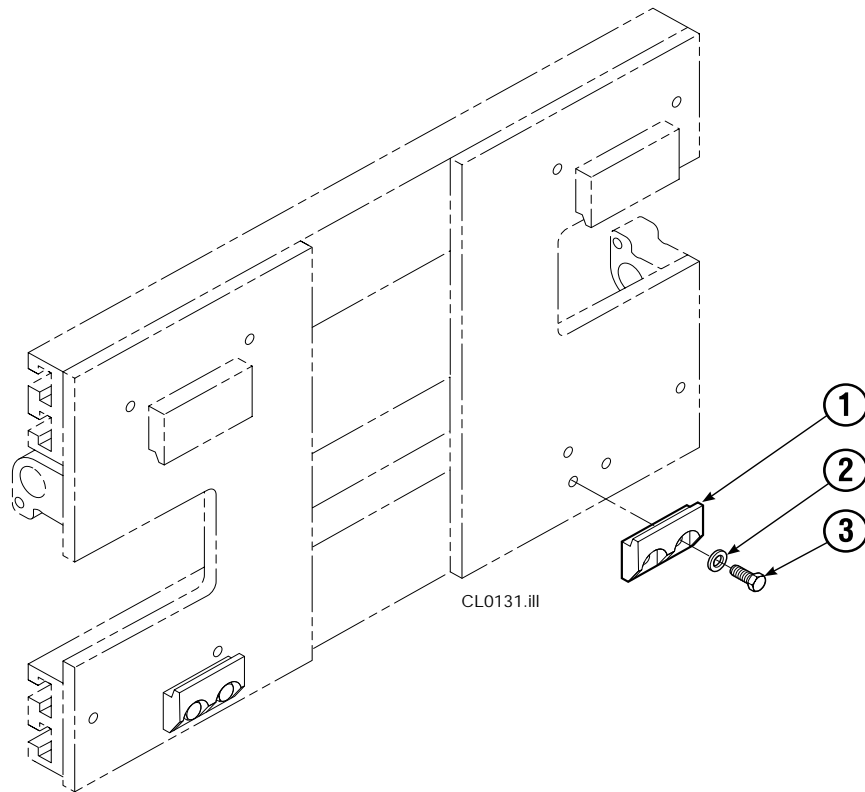

Bolt-On Mounting Group

REF	QTY	PART NO	DESCRIPTION
		384234	Mounting Group
1	2	679832	Lower Hook
2	4	670692	Washer
3	4	768579	Capscrew