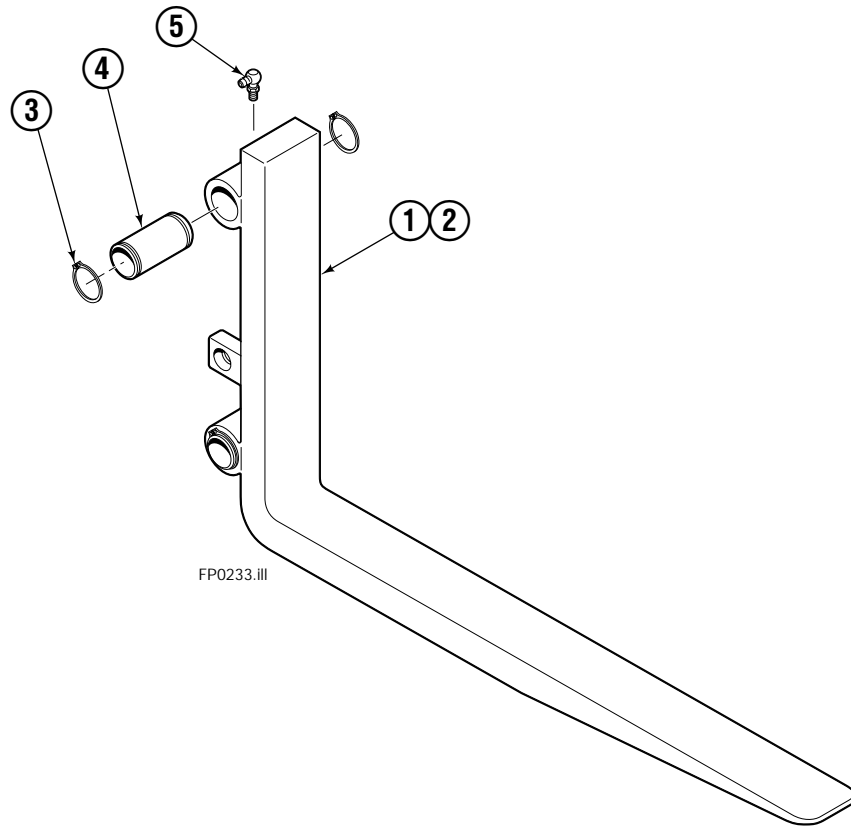

Fork Group

REF	QTY	PART NO.	DESCRIPTION
		214463	Fork Group
1	1	840211	Fork - LH
2	1	840206	Fork - RH
3	8	7223	Retaining Ring
4	4	828468	Bushing
5	4	828471	Grease Fitting