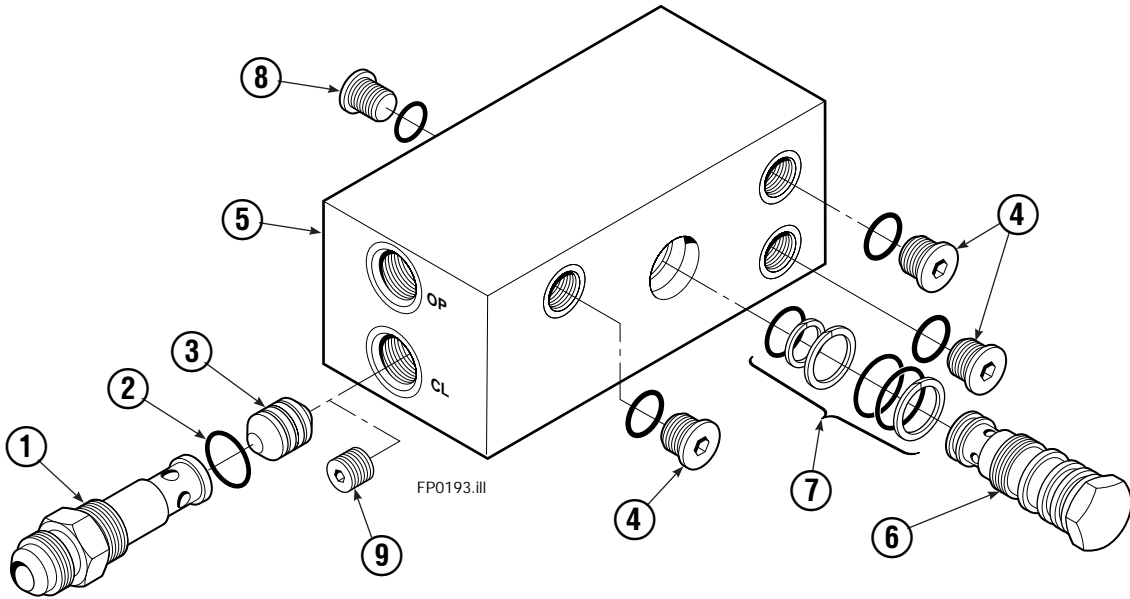

Valve Assembly

REF	QTY	PART NO.	DESCRIPTION
		668861	Check Valve
1	1	667490	Special Fitting
● 2	2	2841	O-Ring
3	1	667471	Spool
4	3	609455	Fitting
5	1	668862	Valve Body
6	1	678270	Check Valve - V.P.O.
● 7	1	661347	Service Kit
8	1	604510	Fitting, 6
■ 9	1	676343	Regeneration Elimination Plug
		668864	Service Kit

- Included in Service Kit 668864.
- For eliminating regeneration circuit only.
  (See Technical Bulletin Number 121)