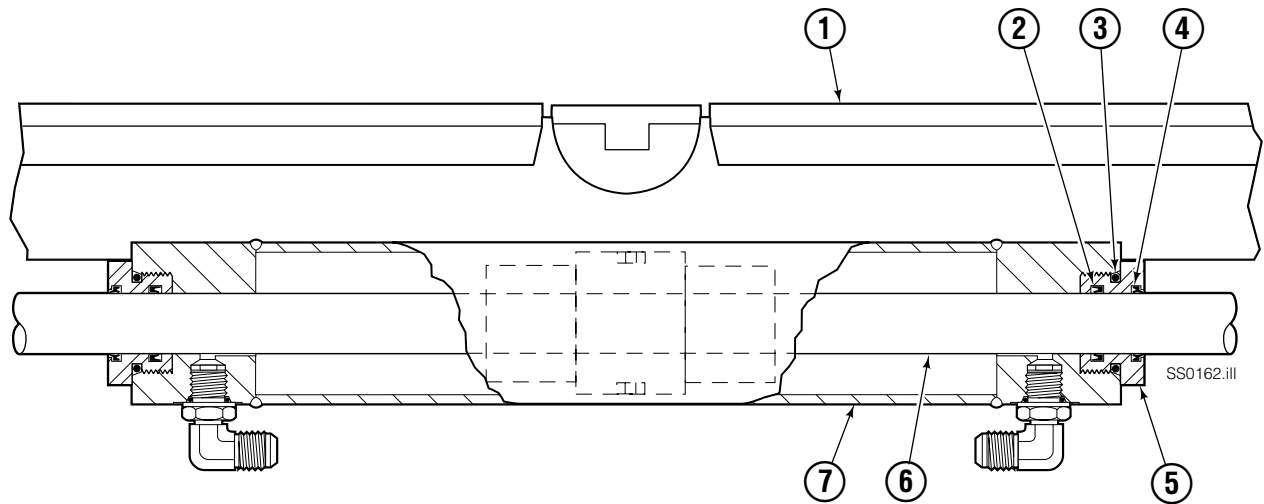

Cylinder

55K			
REF	QTY	PART NO.	DESCRIPTION
1	1	6025684	Cylinder Assembly
2	2	562132	● Rod Seal
3	2	415866	● O-Ring, 70 Duro
4	2	562131	● Rod Wiper Seal
5	2	218324	Retainer/Seal Carrier
6	-	■	Rod/Piston Assembly
7	-	■	Cylinder Shell
		219868	Rod Seal Service Kit

● Included in Service Kit 219868.

■ Not serviceable, order new Cylinder Assembly.

Reference: S-21006.