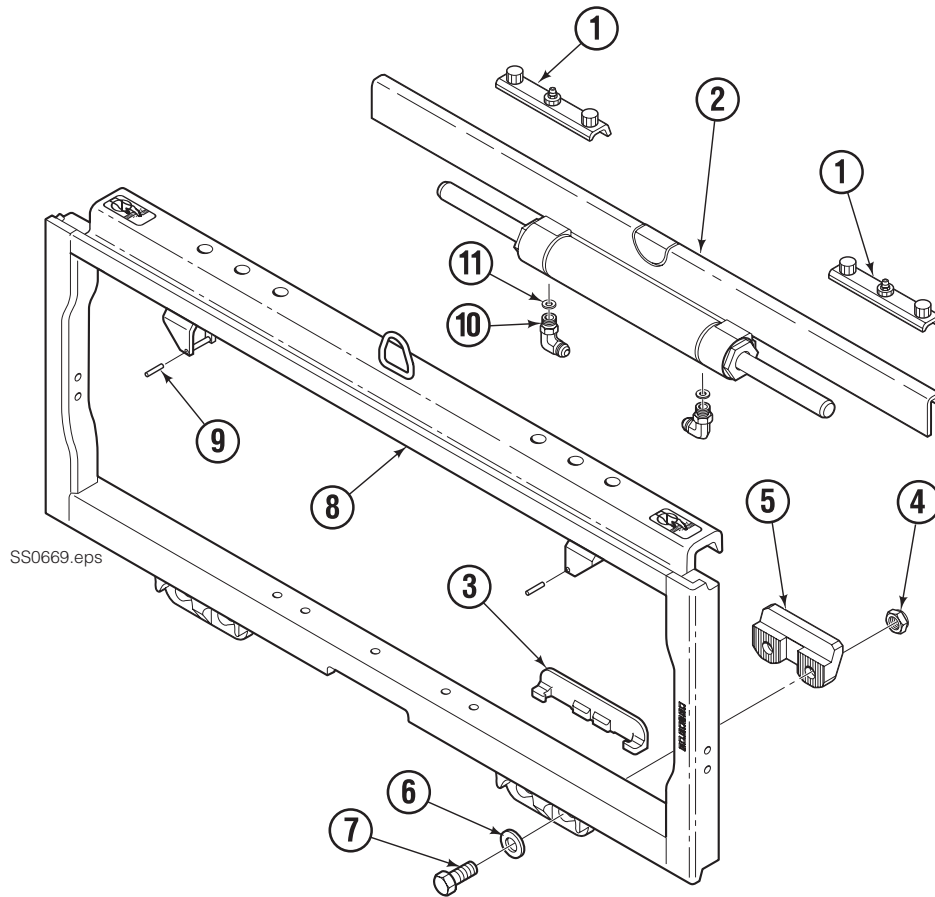

# Fork Positioner Assembly

55K			
REF	QTY	PART NO.	DESCRIPTION
		6054916	Fork Positioner Assembly
1	2	6054917	Cylinder Shell ▲
2	2	6054918	Cylinder Rod ▲
3	2	6054920	Tube
4	1	6043391	Manifold
5	2	6042443	Fork Carrier, Inner, 80/100 mm Fork
6	2	6042449	Fork Carrier, Outer
7	2	424115	Grease Fitting
8	2	6052709	Cylinder Head End
9	2	6042658	Restrictor Fitting
10	4	6039245	Shim
11	2	6039028	Cylinder Retainer
	2	6055787	Cylinder Retainer w/Seals ◆
12	8	666183	O-Ring, Retainer OD ✘
13	2	6039179	Rod Seal, Retainer ✘
14	2	6039180	Rod Wiper, Retainer ✘
15	4	6042830	Half-Ring Keeper
16	2	6039172	Piston Wear Ring ✘
17	2	6047577	Piston Seal ✘
18	4	6039171	Bearing, Composite ★
	12	6045405	Bearing, Segment, Bronze ✓
19	4	6043341	Shell Wiper ★ ✓
20	2	6043316	Rod Retainer Plug
21	4	768824	Capscrew, M10 x 120
22	4	6042689	Fitting, M10 to 6 mm EO-2
23	2	6043332	Fitting, M10 to No. 4 JIC ●
24	4	769572	Capscrew, M12 x 35 ■
25	4	684660	Lockwasher, M12 ■

▲ If cylinder shell or rod needs replacing due to bending damage, order complete Fork Positioner Assembly.

◆ Includes items 12-14.

✘ Included in Cylinder Service Kit 6055389.

★ Included in Composite Bearing Service Kit 6055390.

# Sideshift Assembly

SS0669.eps

55K							
REF	QTY	PART NO.	DESCRIPTION	REF	QTY	PART NO.	DESCRIPTION
1	2	228782	Upper Bearing	7	4	639121	◆ Capscrew. 5/8 x 1.50 (or)
2	1	6025684	Cylinder ▲		4	752903	◆ Capscrew, M16 x 45
3	2	6000719	Lower Bearing	8	1	6054978	Frame ●
4	4	553857	◆ Nut, 5/8 (or)	9	2	7890	Roll Pin
	4	781534	◆ Nut, M16	10	2	601676	■ Fitting, 6-6
5	2	204186	◆ Lower Hook	11	2	221733	▼ Restrictor Washer
6	4	667225	◆ Washer				