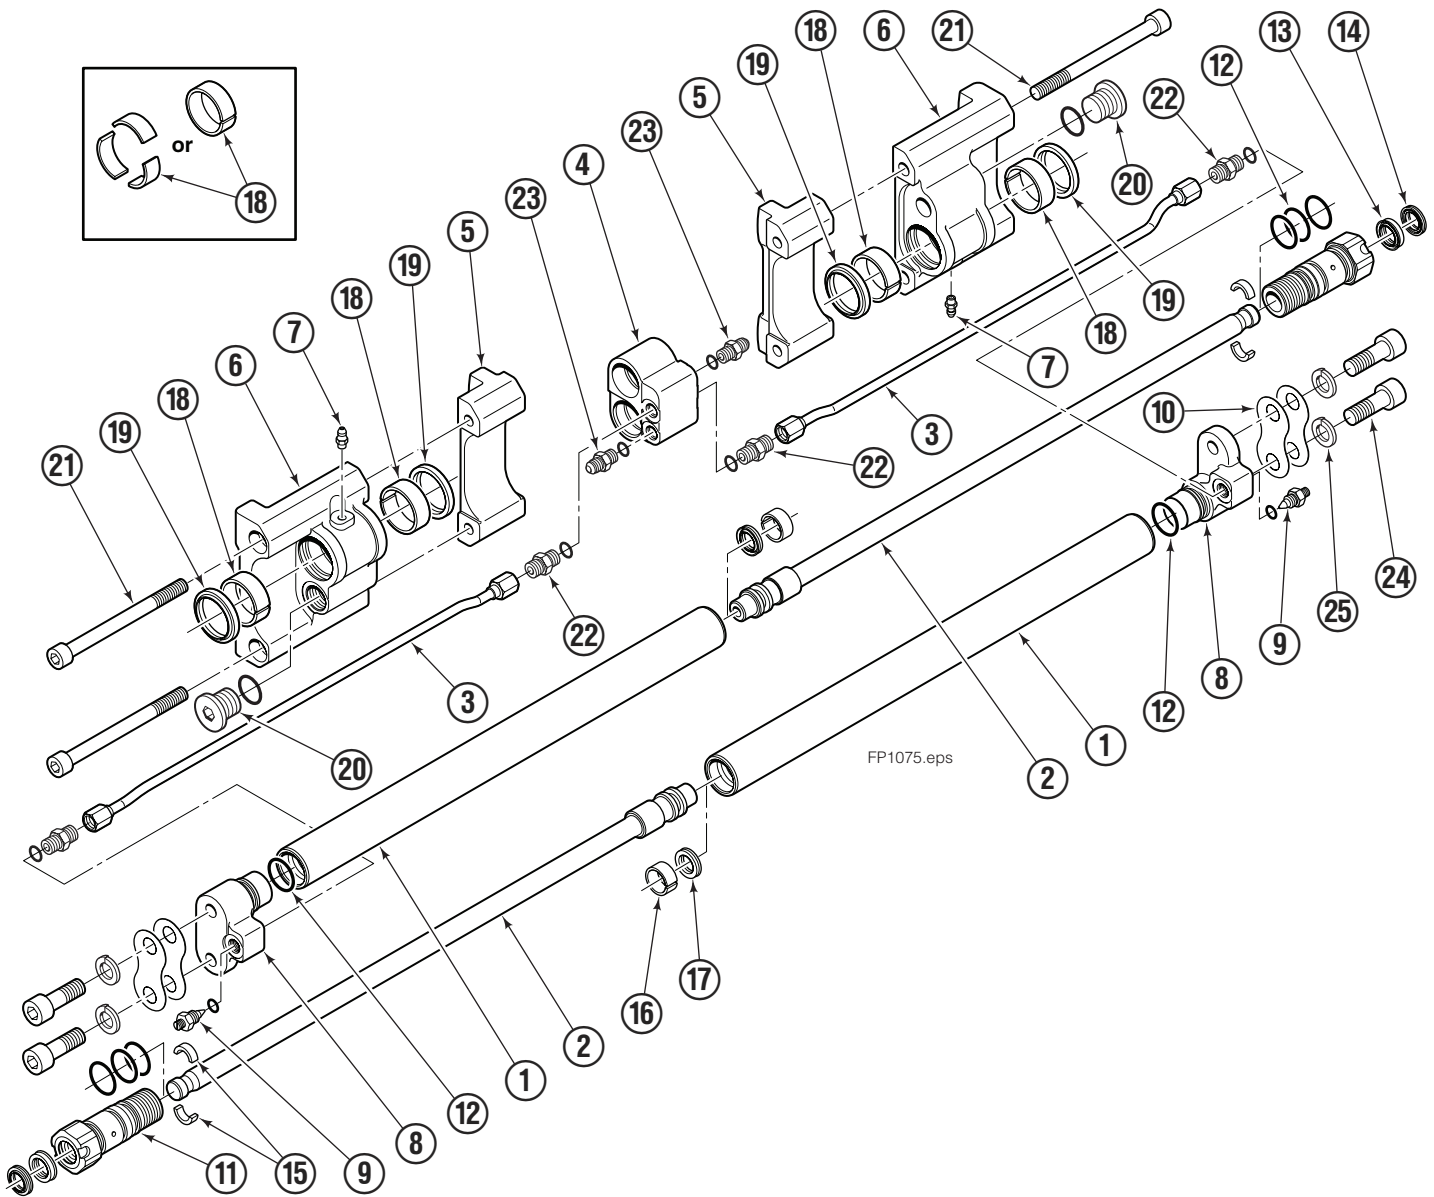

# Fork Positioner Assembly

Sticker showing operating pressure,  
phone numbers for service & parts.

Assembly part number (on LH fork carrier).

# Fork Positioner Assembly

55K			
REF	QTY	PART NO.	DESCRIPTION
		6054916	Fork Positioner Assembly
1	2	6054917	Cylinder Shell ▲
2	2	6054918	Cylinder Rod ▲
3	2	6054920	Tube
4	1	6043391	Manifold
5	2	6042443	Fork Carrier, Inner, 80/100 mm Fork
6	2	6042449	Fork Carrier, Outer
7	2	424115	Grease Fitting
8	2	6052709	Cylinder Head End
9	2	6042658	Restrictor Fitting
10	4	6039245	Shim
11	2	6039028	Cylinder Retainer
	2	6055787	Cylinder Retainer w/Seals ◆
12	8	666183	O-Ring, Retainer OD ✘
13	2	6039179	Rod Seal, Retainer ✘
14	2	6039180	Rod Wiper, Retainer ✘
15	4	6042830	Half-Ring Keeper
16	2	6039172	Piston Wear Ring ✘
17	2	6047577	Piston Seal ✘
18	4	6039171	Bearing, Composite ★
	12	6045405	Bearing, Segment, Bronze ✓
19	4	6043341	Shell Wiper ★ ✓
20	2	6043316	Rod Retainer Plug
21	4	768824	Capscrew, M10 x 120
22	4	6042689	Fitting, M10 to 6 mm EO-2
23	2	6043332	Fitting, M10 to No. 4 JIC ●
24	4	769572	Capscrew, M12 x 35 ■
25	4	684660	Lockwasher, M12 ■

▲ If cylinder shell or rod needs replacing due to bending damage, order complete Fork Positioner Assembly.

◆ Includes items 12-14.

✘ Included in Cylinder Service Kit 6055389.

★ Included in Composite Bearing Service Kit 6055390.

# Sideshift Assembly

SS0669.eps

55K							
REF	QTY	PART NO.	DESCRIPTION	REF	QTY	PART NO.	DESCRIPTION
1	2	228782	Upper Bearing	7	4	639121	◆ Capscrew. 5/8 x 1.50 (or)
2	1	6025684	Cylinder ▲		4	752903	◆ Capscrew, M16 x 45
3	2	6000719	Lower Bearing	8	1	6054978	Frame ●
4	4	553857	◆ Nut, 5/8 (or)	9	2	7890	Roll Pin
	4	781534	◆ Nut, M16	10	2	601676	■ Fitting, 6-6
5	2	204186	◆ Lower Hook	11	2	221733	▼ Restrictor Washer
6	4	667225	◆ Washer				