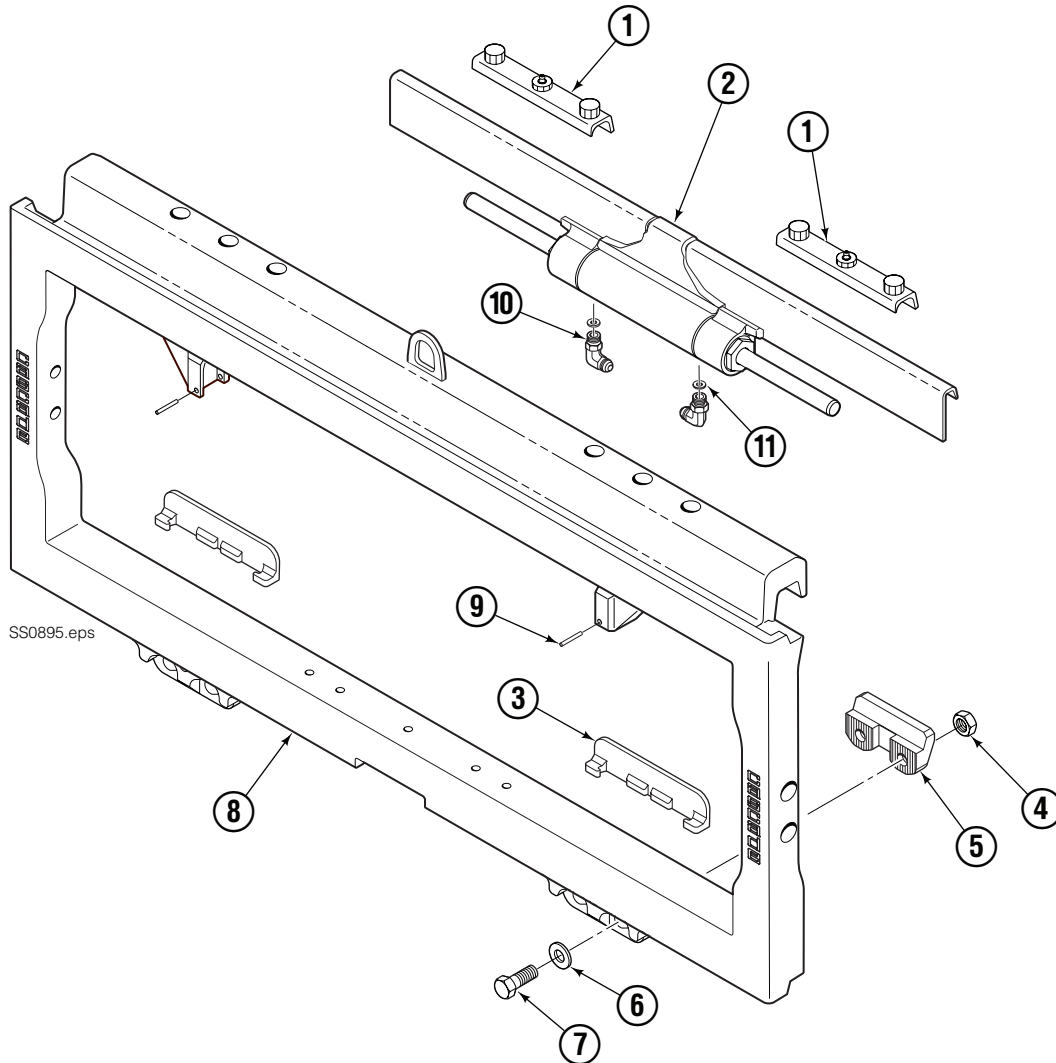

Write: Cascade Corporation, P.O. Box 20187, Portland, OR 97220

Internet: www.cascorp.com

Recommended Spare Parts List

F-Series Sideshifter 100F-SSS-B084 R1				
PART NUMBER	DESCRIPTION	ATTACHMENTS SERVICED		
		1-5	6-19	20-50
	BASE UNIT and MOUNTING			
6051249	Upper Bearing	8	16	32
6057162	Lower Bearing	6	12	24
204186	Lower Hook	0	2	4
752903	Capscrew	0	4	8
678990	Nut	0	4	8
667225	Washer	0	4	8
	CYLINDER			
■	Cylinder	0	0	1
564409	Cylinder Service Kit	1	2	4

Sideshift Assembly

100F

REF	QTY	PART NO.	DESCRIPTION	REF	QTY	PART NO.	DESCRIPTION
1	2	6051249	Upper Bearing	7	4	752903	◆ Capscrew, M16 x 45
2	1	6080450	Cylinder ▲	8	1	6082736	● Frame
3	2	6057162	Lower Bearing	9	2	7916	Roll Pin
4	4	678990	◆ Nut, M16	10	2	601676	■ Fitting, 6-6
5	2	204186	◆ Lower Hook	11	2	221733	▼ Restrictor Washer
6	4	667225	◆ Washer				