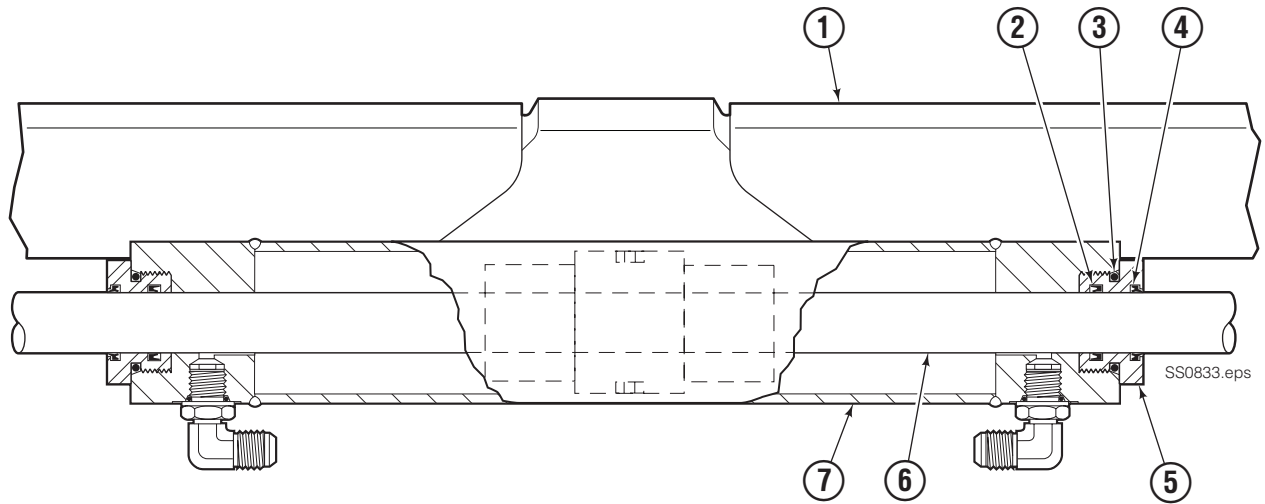

Cylinder Assembly

100F			
REF	QTY	PART NO.	DESCRIPTION
1	1	6080450	Cylinder Assembly
2	2	564406	● Rod Seal
3	2	609241	O-Ring
4	2	564408	● Rod Wiper Seal
5	2	6056530	Retainer
6	-	■	Rod/Piston Assembly
7	-	■	Cylinder Shell
		564409	Rod Seal Service Kit

1. Included in Service Kit 564409.
   - Not serviceable - order new Cylinder Assembly.
2. Reference: S-22654.