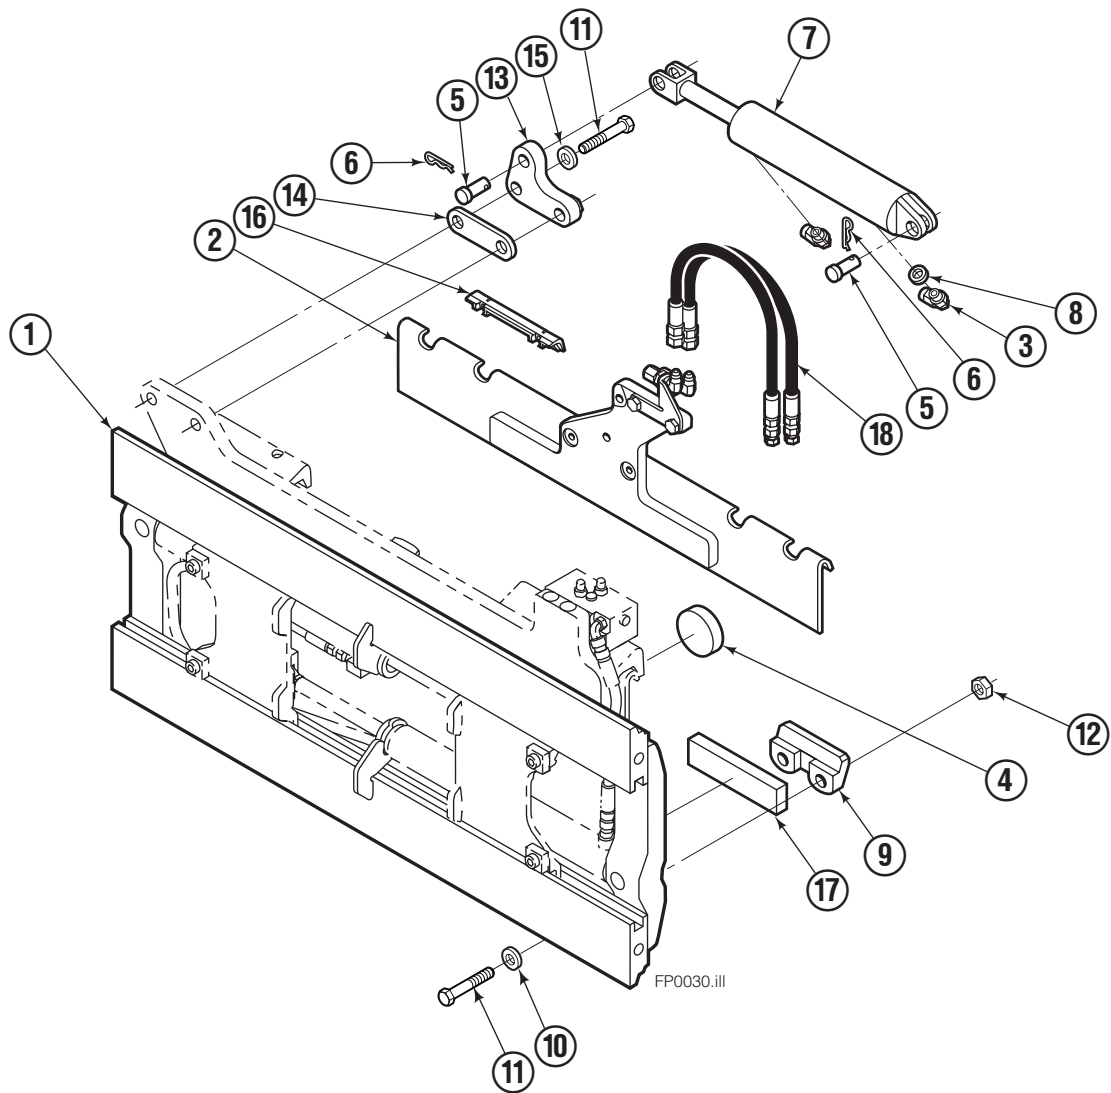

Safety Decals

Mounting Group Sideshifting

Reference:
BC-101
SK-5981
2S-3988

55F

REF	QTY	PART NO.	DESCRIPTION	REF	QTY	PART NO.	DESCRIPTION
	●	377245	Sideshifting Mounting-41" ■	10	4	667225	Washer
1	1	397075	Frame-41" ■	11	6	766154	Capscrew, M16x2,0x40-8.8
2	1	377025	Anchor Bracket-41" ■	12	4	678990	Nut
3	2	601676	Fitting, 6-6	13	1	206909	Lug
4	1	—	Center Bearing-49" only	14	1	206910	Spacer
5	2	678525	Clevis Pin	15	2	684355	Lockwasher
6	2	672726	Hairpin Cotter	16	2	204187	Upper Bearing
7	1	675548	Cylinder Assembly ◆	17	2	207209	Lower Bearing
8	1	675550	Washer (orifice .085)	18	2	207578	Hose
9	2	204186	Lower Hook				

- Carriage width.
- Includes items 2 through 17.
- ◆ See Cylinder page for parts breakdown.

Sideshift Cylinder ITA Class III

FP0126.ill

55E			
REF	QTY	PART NO.	DESCRIPTION
		675548	Cylinder Assembly
1	1	553857	Nut
2	1	662452	■ Seal
3	1	553501	Piston
4	1	636851	■ Wiper
5	1	638247	■ Back-up Ring
6	1	675550	Washer (orifice .085 in.)
7	1	675549	Shell
8	1	553449	Rod
9	1	2785	■ O-Ring
10	1	615128	■ Back-up Ring
11	1	553500	Retainer
12	1	553856	Retaining Ring
13	1	7202	Snap Ring
14	1	641835	■ Seal
		553861	Service Kit

■ Included in Service Kit 553861.

Hydraulic/Fork Group

55F

REF	QTY	PART NO.	DESCRIPTION	REF	QTY	PART NO.	DESCRIPTION
	●	375335	Hydraulic Group-41" ■	13	2	763169	Capscrew
	□	206912	Fork Group	14	2	680217	Lockwasher
1	1	583944	Cylinder Assembly L. H. ◆	15	8	206924	Capscrew
2	1	583952	Cylinder Assembly R. H. ▼	16	2	206925	Pin
3	1	375369	Hose	17	4	207552	Block
4	1	207568	Hose	18	2	206916	Grommet
5	1	207565	Hose	19	2	206926	Clevis Pin
6	1	207569	Hose	20	2	207210	Hairpin Cotter
7	2	207208	Fork Carrier	21	2	768551	Capscrew
8	2	206914	Lug	22	2	7403	Grease Fitting
9	4	206915	Bearing	23	1	768753	Setscrew
10	4	206922	Capscrew	24	1	207211	Jam Nut
11	4	678991	Lockwasher	25	1	200008	Cable Tie
12	2	206923	Eyebolt	26	6	617915	Fitting, 4-4