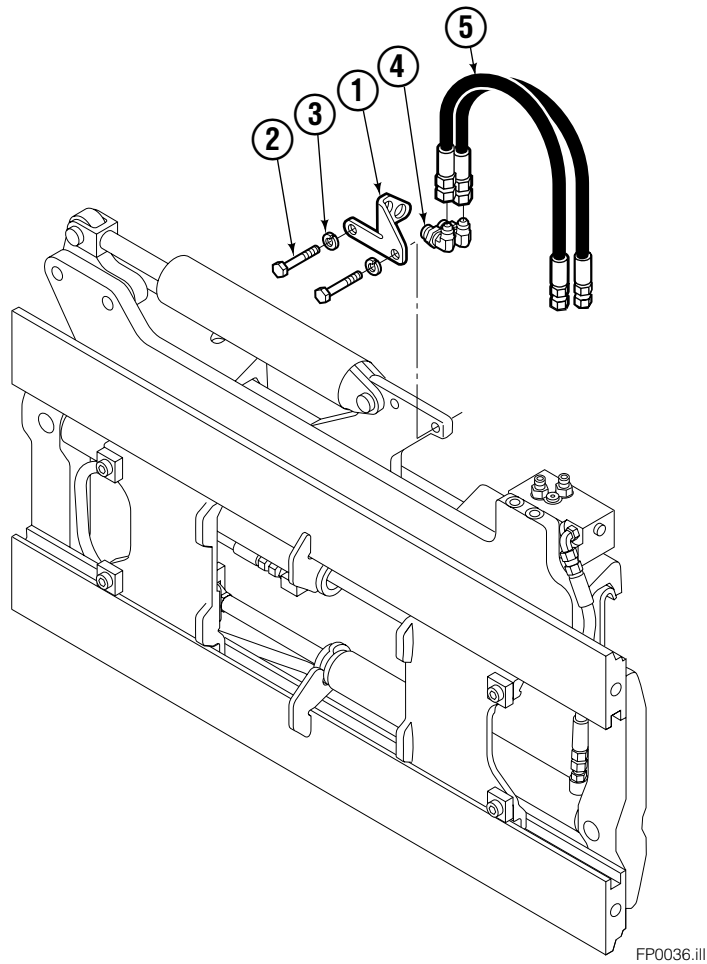

■ Carriage width.

● Included in Service Kit 684827.

Reference: 2-6140, 2-6141.

Right Hand Cylinder

FP0028.iii

55F			
REF	QTY	PART NO.	DESCRIPTION
		583952	Cylinder Assembly – 41" ■
1	1	564177	Shell – 41" ■
2	1	564185	Rod – 41" ■
3	1	685664	Retainer
4	1	685665	Piston
5	1	564193	● Rod End
6	1	5718	● Nut
7	1	636850	● Rod Wiper
8	1	646540	● Rod Seal
9	1	2718	● O-Ring
10	1	615122	● Back-up Ring
11	1	2710	● O-Ring
12	1	663728	● Piston Seal
13	1	563462	Piston Nut
14	1	563916	Retaining Ring
15	1	3137	Snap Ring
		684827	Service Kit

■ Carriage width.

● Included in Service Kit 684827.

Reference: S-6138, S-6139.

Flow Divider Group

FP0035.iii

55F			
REF	QTY	PART NO.	DESCRIPTION
		206921	Flow Divider Group
1	1	206919	Valve ■
2	1	206918	Valve Body
3	1	207301	Cartridge-Combiner
4	2	663694	Fitting, 3
5	2	617915	Fitting, 4-4
6	1	617917	Fitting, 4-4
7	1	679992	Service Kit
8	3	685105	Capscrew
9	3	678993	Lockwasher
10	2	207300	O-Ring
11	6	617915	Fitting, 4-4
12	2	617641	Fitting, 4-4
13	2	609234	Fitting, 4-4
14	1	617916	Fitting, 4-4

■ Includes items 1 through 7.

Standard Installation Group

REF	QTY	PART NO.	DESCRIPTION
		207342	Installation Group
1	1	207314	Bracket
2	2	762899	Capscrew, M10X20-8.8
3	2	681238	Lockwasher
4	2	2453	Fitting, 8-8
5	2	207578	Hose