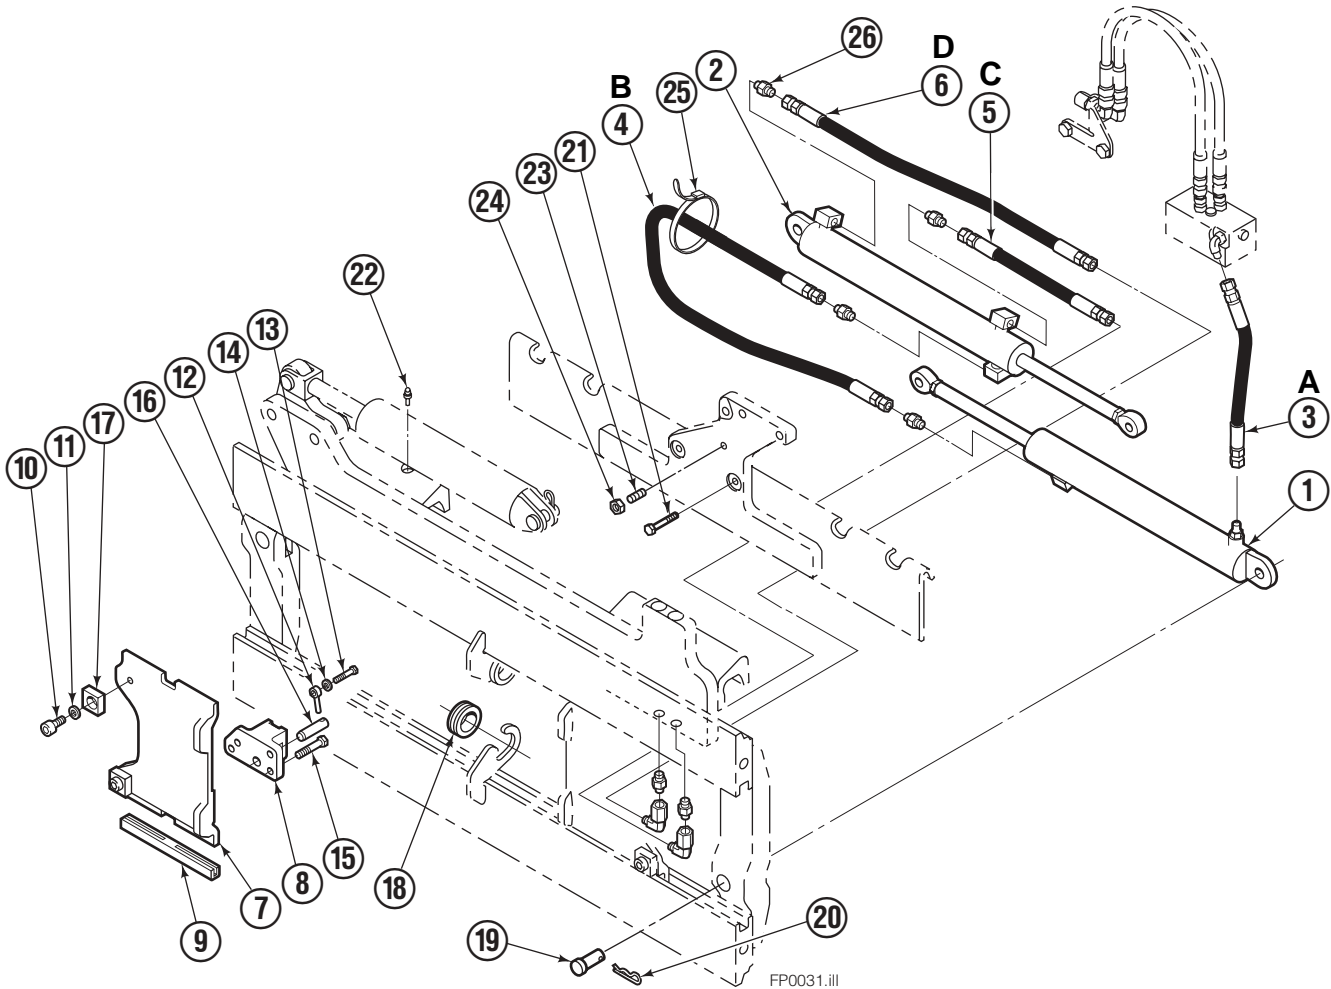

Safety Decals

Mounting Group Sideshifting

Reference:
BC-101
SK-5981
2S-3988

55F

REF	QTY	PART NO.	DESCRIPTION	REF	QTY	PART NO.	DESCRIPTION
	●	377245	Sideshifting Mounting-41" ■	10	4	667225	Washer
1	1	397075	Frame-41" ■	11	6	766154	Capscrew, M16x2,0x40-8.8
2	1	377025	Anchor Bracket-41" ■	12	4	678990	Nut
3	2	601676	Fitting, 6-6	13	1	206909	Lug
4	1	—	Center Bearing-49" only	14	1	206910	Spacer
5	2	678525	Clevis Pin	15	2	684355	Lockwasher
6	2	672726	Hairpin Cotter	16	2	204187	Upper Bearing
7	1	675548	Cylinder Assembly ◆	17	2	207209	Lower Bearing
8	1	675550	Washer (orifice .085)	18	2	207578	Hose
9	2	204186	Lower Hook				

- Carriage width.
- Includes items 2 through 17.
- ◆ See Cylinder page for parts breakdown.

Sideshift Cylinder ITA Class III

FP0126.ill

55E			
REF	QTY	PART NO.	DESCRIPTION
		675548	Cylinder Assembly
1	1	553857	Nut
2	1	662452	■ Seal
3	1	553501	Piston
4	1	636851	■ Wiper
5	1	638247	■ Back-up Ring
6	1	675550	Washer (orifice .085 in.)
7	1	675549	Shell
8	1	553449	Rod
9	1	2785	■ O-Ring
10	1	615128	■ Back-up Ring
11	1	553500	Retainer
12	1	553856	Retaining Ring
13	1	7202	Snap Ring
14	1	641835	■ Seal
		553861	Service Kit

■ Included in Service Kit 553861.

Hydraulic/Fork Group

55F

REF	QTY	PART NO.	DESCRIPTION	REF	QTY	PART NO.	DESCRIPTION
	●	375335	Hydraulic Group-41" ■	13	2	763169	Capscrew
	□	206912	Fork Group	14	2	680217	Lockwasher
1	1	583944	Cylinder Assembly L. H. ◆	15	8	206924	Capscrew
2	1	583952	Cylinder Assembly R. H. ▼	16	2	206925	Pin
3	1	375369	Hose	17	4	207552	Block
4	1	207568	Hose	18	2	206916	Grommet
5	1	207565	Hose	19	2	206926	Clevis Pin
6	1	207569	Hose	20	2	207210	Hairpin Cotter
7	2	207208	Fork Carrier	21	2	768551	Capscrew
8	2	206914	Lug	22	2	7403	Grease Fitting
9	4	206915	Bearing	23	1	768753	Setscrew
10	4	206922	Capscrew	24	1	207211	Jam Nut
11	4	678991	Lockwasher	25	1	200008	Cable Tie
12	2	206923	Eyebolt	26	6	617915	Fitting, 4-4