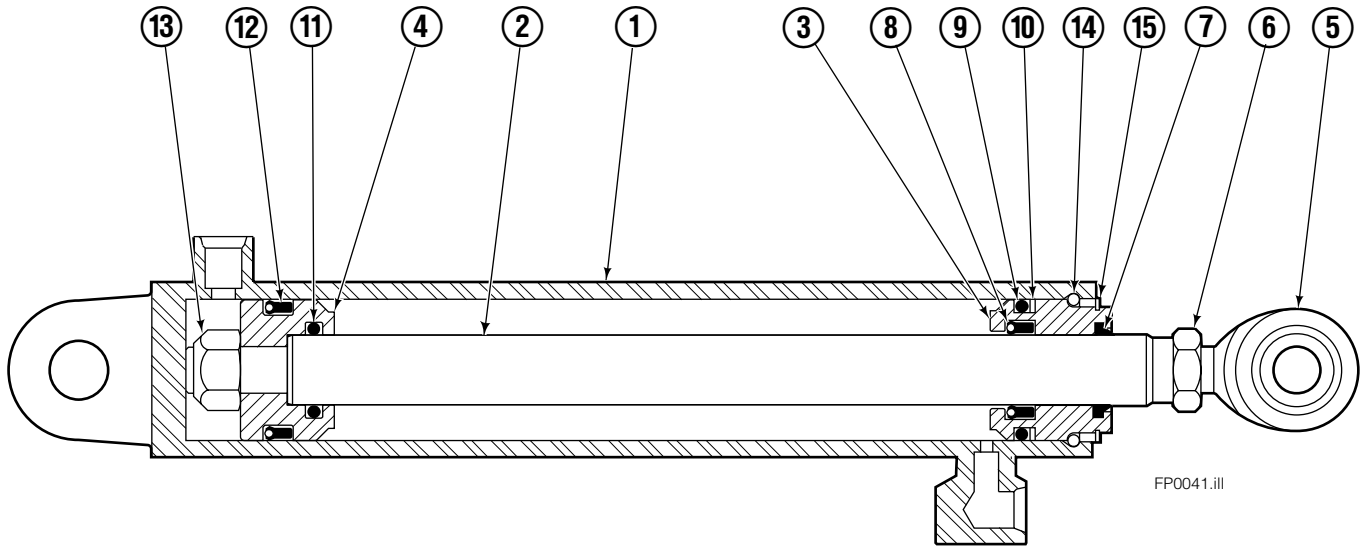

Left Hand Cylinder

FP0041.ill

55F

REF	QTY	PART NO.	DESCRIPTION
		583944	Cylinder Assembly – 41" ■
1	1	564169	Shell – 41" ■
2	1	564185	Rod – 41" ■
3	1	685664	Retainer
4	1	685665	Piston
5	1	564193	● Rod End
6	1	5718	● Nut
7	1	636850	● Rod Wiper
8	1	646540	● Rod Seal
9	1	2718	● O-Ring
10	1	615122	● Back-up Ring
11	1	2710	● O-Ring
12	1	663728	● Piston Seal
13	1	563462	Piston Nut
14	1	563916	Retaining Ring
15	1	3137	Snap Ring
		684827	Service Kit

■ Carriage width.

● Included in Service Kit 684827.

Reference: 2-6140, 2-6141.