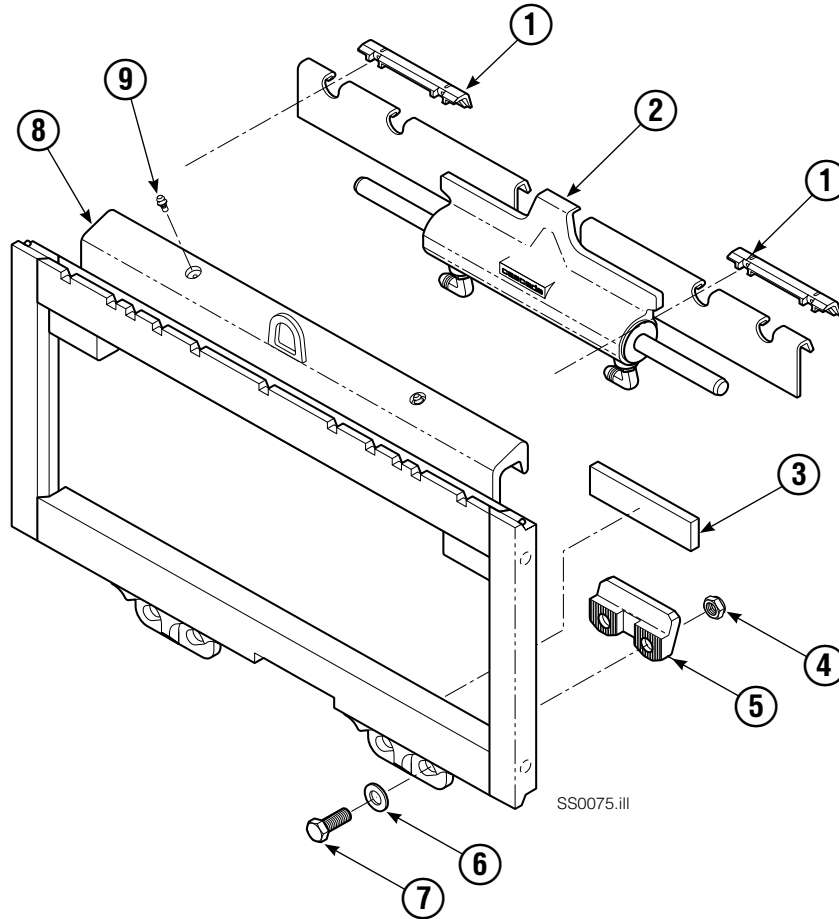

Sideshift Group

Lower Hook Group 204182
Common Parts 207376

55E			
REF	QTY	PART NO.	DESCRIPTION
1	▼	204187	Upper Bearing
2	1	■	Cylinder
3	▼	207209	Lower Bearing, 19 mm X
★4	4	553857	Nut, 5/8NC GR5
★5	2	204186	Lower Hook
★6	4	667225	Washer
★7	4	639121	Capscrew, 5/8NCx1.50 GR5
8	1	●	Frame
9	▼	7403	Zerk Fitting

- If the frame needs replacing, your best value is to order the complete sideshift assembly.
- ★ Included in Lower Hook Service Kit 204182.
- See cylinder page for parts breakdown.
- ▼ Quantity as required.