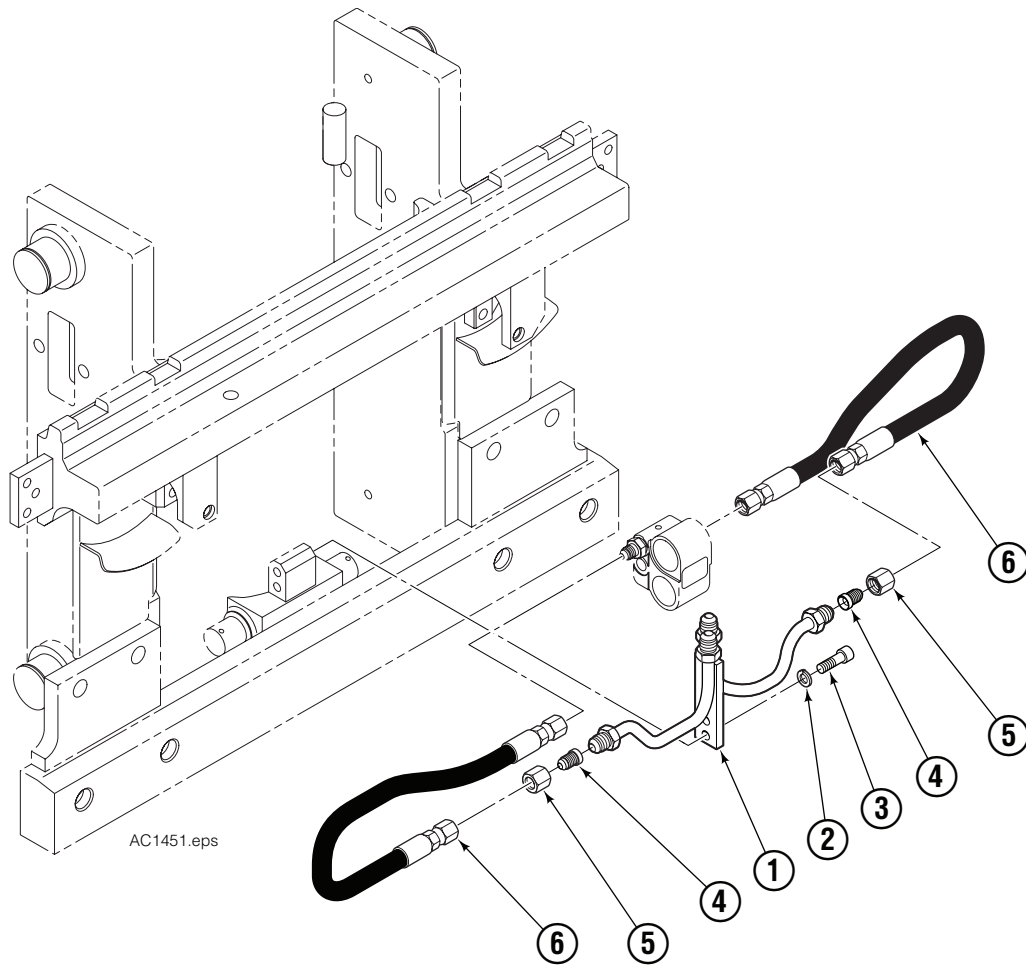

Installation Kit Toyota

35K			
REF	QTY	PART NO.	DESCRIPTION
		6073430	Installation Kit
1	1	6074473	Tube Weldment
2	2	787384	Lockwasher, M8
3	2	768208	Capscrew, M8 x 25
4	2	2669	Fitting, 6-4
5	2	2617	Nut, 6
6	2	6050405	Hose