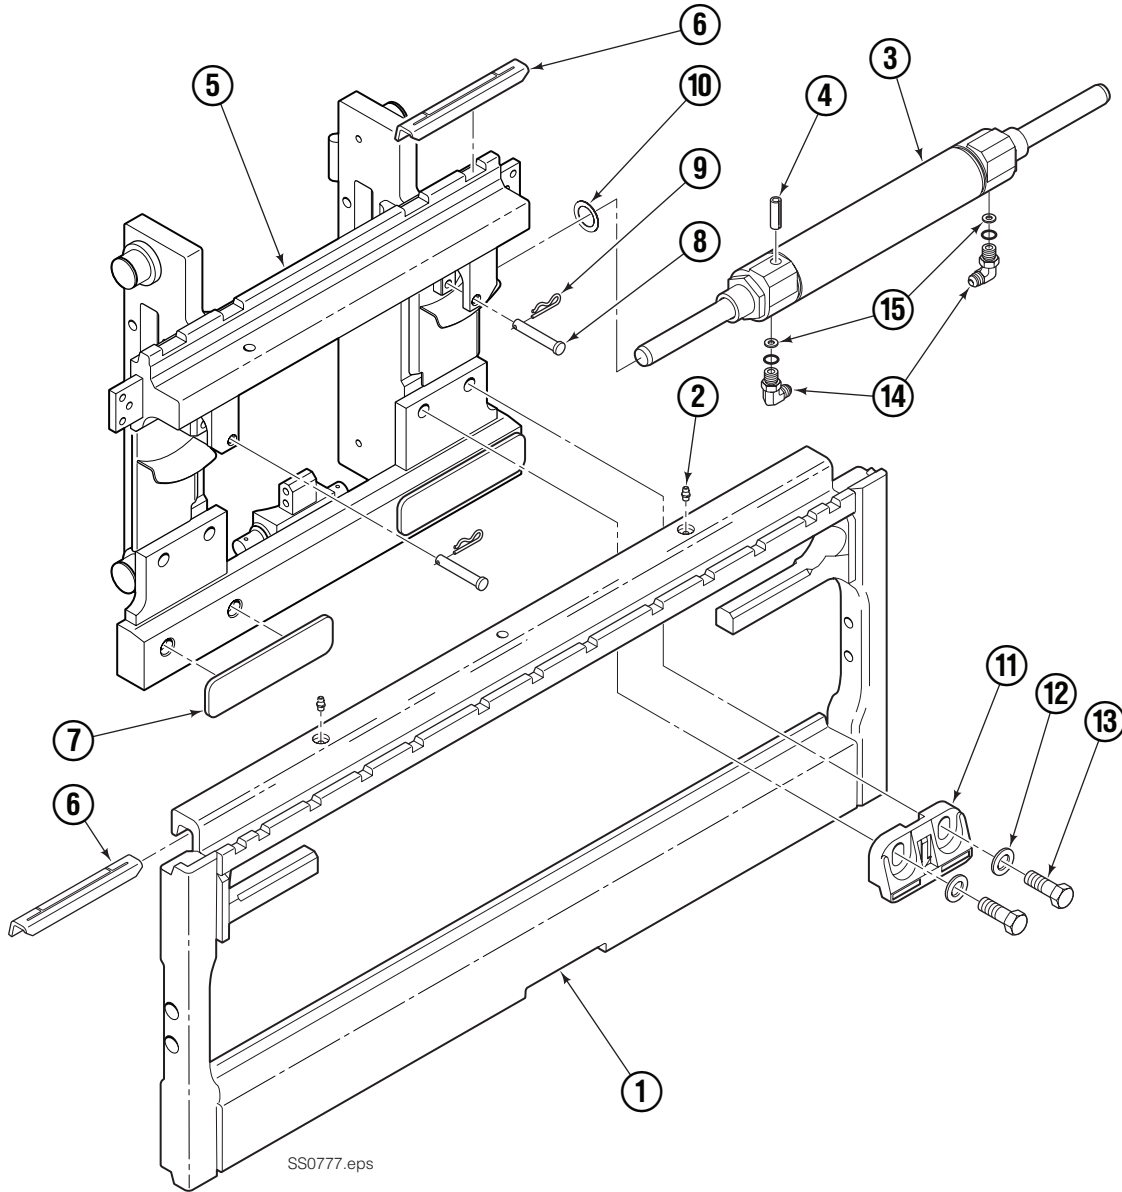

Sticker showing operating pressure,
phone numbers for service & parts.

Assembly part number (on LH fork carrier).

Fork Positioner Assembly

55K			
REF	QTY	PART NO.	DESCRIPTION
		6054521	Fork Positioner Assembly
1	2	6054522	Cylinder Shell ▲
2	2	6054523	Cylinder Rod ▲
3	2	6047381	Tube
4	1	6043391	Manifold
5	2	6042443	Fork Carrier, Inner, 80/100 mm Fork
6	2	6042449	Fork Carrier, Outer
7	2	424115	Grease Fitting
8	2	6052709	Cylinder Head End
9	2	6042658	Restrictor Fitting
10	4	6039245	Shim
11	2	6039028	Cylinder Retainer
	2	6055787	Cylinder Retainer w/Seals ◆
12	8	666183	O-Ring, Retainer OD ✘
13	2	6039179	Rod Seal, Retainer ✘
14	2	6039180	Rod Wiper, Retainer ✘
15	4	6042830	Half-Ring Keeper
16	2	6039172	Piston Wear Ring ✘
17	2	6047577	Piston Seal ✘
18	4	6039171	Bearing, Composite ★
	12	6045405	Bearing, Segment, Bronze ✓
19	4	6043341	Shell Wiper ★ ✓
20	2	6043316	Rod Retainer Plug
21	4	768824	Capscrew, M10 x 120
22	4	6042689	Fitting, M10 to 6 mm EO-2
23	2	6043332	Fitting, M10 to No. 4 JIC ●
24	4	769572	Capscrew, M12 x 35 ■
25	4	684660	Lockwasher, M12 ■

▲ If cylinder shell or rod needs replacing due to bending damage, order complete Fork Positioner Assembly.

◆ Includes items 12-14.

✘ Included in Cylinder Service Kit 6055389.

★ Included in Composite Bearing Service Kit 6055390.

✓ Included in Bronze Bearing Service Kit 6055391.

● Included in Fitting Group 6045440.

■ Included in Mounting Kit 6045442.

Reference: Common Parts 6045406, 6045407, SK-8117.

Integral Sideshifter

35K							
REF	QTY	PART NO.	DESCRIPTION	REF	QTY	PART NO.	DESCRIPTION
1	1	6073437	Outer Frame	9	2	6022929	Cotter Pin
2	2	651853	Grease Fitting	10	3	6016591	Shim
3	1	6020048	Cylinder ▲	11	2	8508373	● Lower Hook
4	1	769050	Roll Pin	12	4	667225	● Washer
5	1	6073438	Inner Carriage	13	4	684295	● Capscrew, M16 x 35
6	2	8508374	Upper Bearing	14	2	666984	Fitting, 4-6 ■
7	2	8508376	Lower Bearing	15	2	221733	Restrictor Washer ◆
8	2	6016592	Clevis Pin				