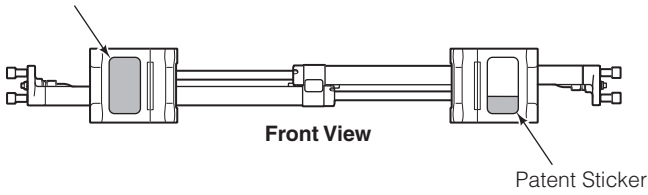

Fork Positioner Assembly

Sticker showing operating pressure,
phone numbers for service & parts.