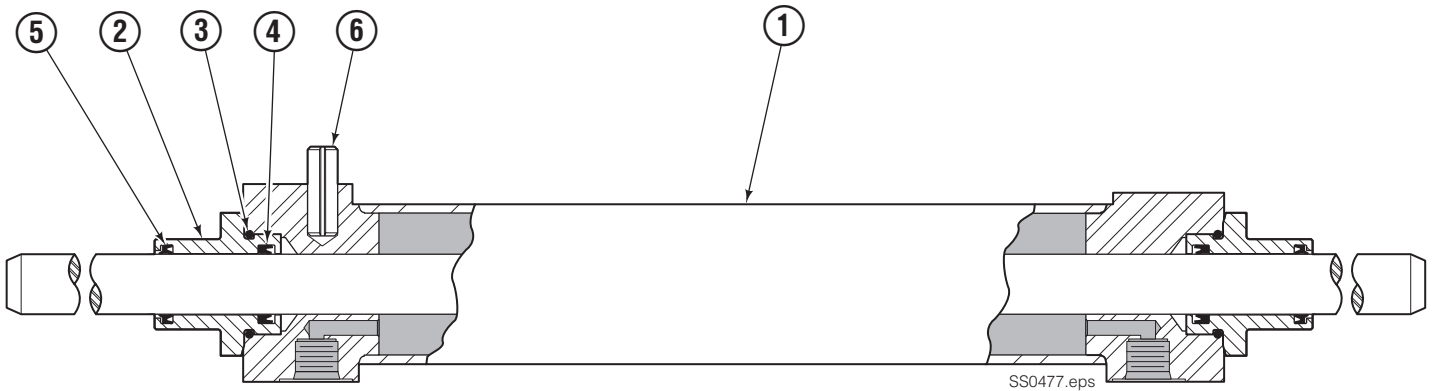

Cylinder Assembly

SS0477.eps

REF	QTY	PART NO.	DESCRIPTION
		6020048	Cylinder Assembly
1	1	S-21144	Cylinder Weldment ◆
2	2	6016571	● Threaded Retainer
3	2	415866	● O-Ring
4	2	562131	● Seal Wiper
5	2	562132	● Seal
6	1	769050	Roll Pin

- Not serviceable.
  Order complete cylinder if replacement needed.
- Included in Retainer Assembly 6017490.
  Reference: S-21145.