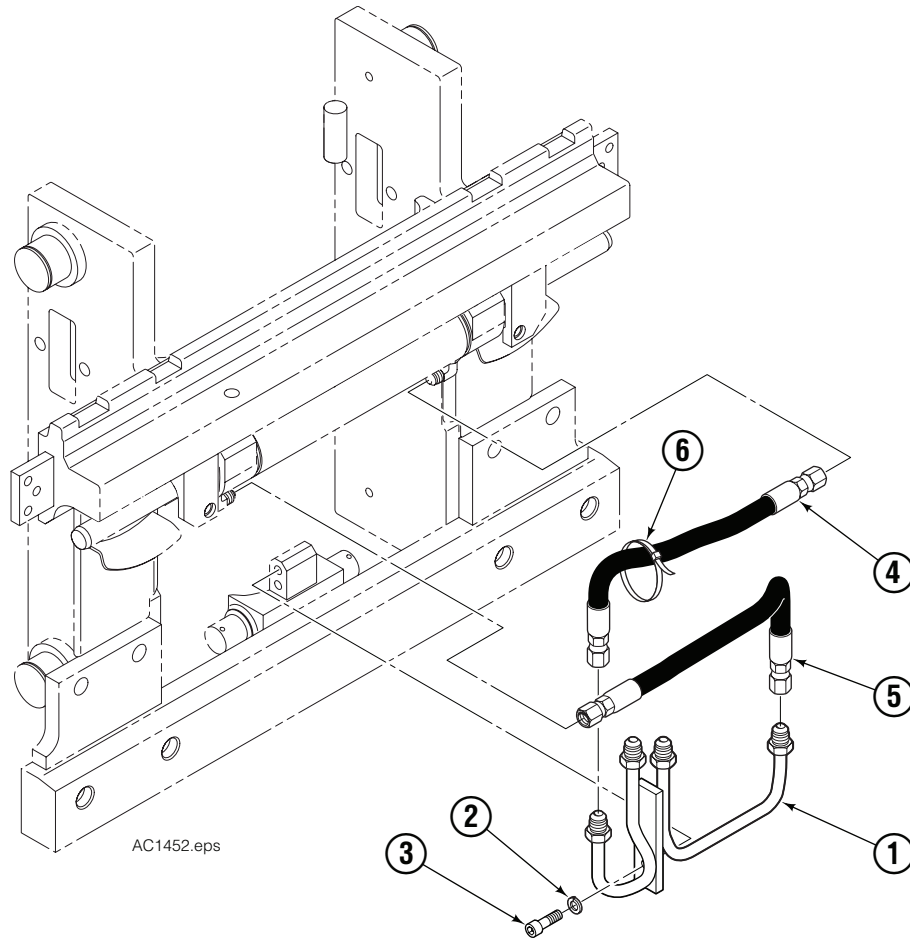

✓ Included in Bronze Bearing Service Kit 6055391.

● Included in Fitting Group 6045440.

■ Included in Mounting Kit 6045442.

Reference: Common Parts 6045406, 6045407, SK-8117.

Integral Sideshifter

35K							
REF	QTY	PART NO.	DESCRIPTION	REF	QTY	PART NO.	DESCRIPTION
1	1	6073437	Outer Frame	9	2	6022929	Cotter Pin
2	2	651853	Grease Fitting	10	3	6016591	Shim
3	1	6020048	Cylinder ▲	11	2	8508373	● Lower Hook
4	1	769050	Roll Pin	12	4	667225	● Washer
5	1	6073438	Inner Carriage	13	4	684295	● Capscrew, M16 x 35
6	2	8508374	Upper Bearing	14	2	666984	Fitting, 4-6 ■
7	2	8508376	Lower Bearing	15	2	221733	Restrictor Washer ◆
8	2	6016592	Clevis Pin				

Cylinder Assembly

SS0477.eps

REF	QTY	PART NO.	DESCRIPTION
		6020048	Cylinder Assembly
1	1	S-21144	Cylinder Weldment ◆
2	2	6016571	● Threaded Retainer
3	2	415866	● O-Ring
4	2	562131	● Seal Wiper
5	2	562132	● Seal
6	1	769050	Roll Pin

- ◆ Not serviceable.
Order complete cylinder if replacement needed.
- Included in Retainer Assembly 6017490.
Reference: S-21145.

Installation Kit Toyota

35K			
REF	QTY	PART NO.	DESCRIPTION
		6073277	Installation Kit
1	1	6074480	Tube Weldment
2	2	787384	Lockwasher, M8
3	2	768208	Capscrew, M8 x 25
4	1	6075420	Hose
5	1	6073276	Hose
6	2	200343	Cable Tie