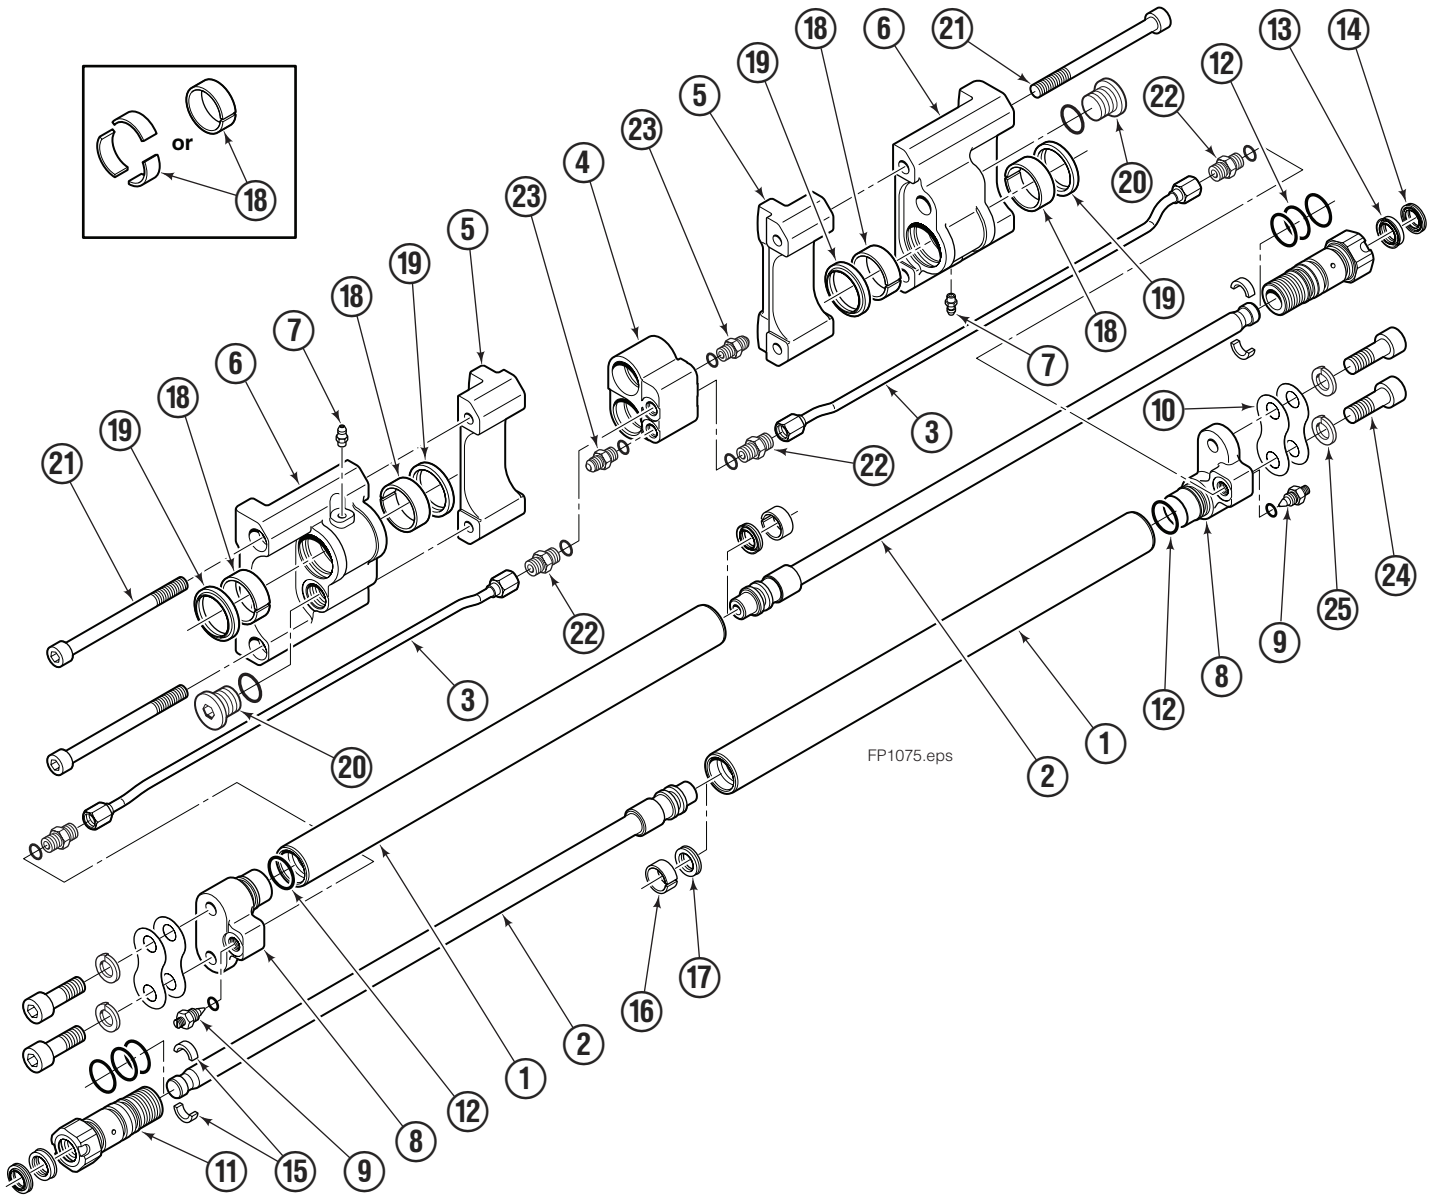

Sticker showing operating pressure,
phone numbers for service & parts.

Assembly part number (on LH fork carrier).

Fork Positioner Assembly

55K			
REF	QTY	PART NO.	DESCRIPTION
		6054521	Fork Positioner Assembly
1	2	6054522	Cylinder Shell ▲
2	2	6054523	Cylinder Rod ▲
3	2	6047381	Tube
4	1	6043391	Manifold
5	2	6042443	Fork Carrier, Inner, 80/100 mm Fork
6	2	6042449	Fork Carrier, Outer
7	2	424115	Grease Fitting
8	2	6052709	Cylinder Head End
9	2	6042658	Restrictor Fitting
10	4	6039245	Shim
11	2	6039028	Cylinder Retainer
	2	6055787	Cylinder Retainer w/Seals ◆
12	8	666183	O-Ring, Retainer OD ✘
13	2	6039179	Rod Seal, Retainer ✘
14	2	6039180	Rod Wiper, Retainer ✘
15	4	6042830	Half-Ring Keeper
16	2	6039172	Piston Wear Ring ✘
17	2	6047577	Piston Seal ✘
18	4	6039171	Bearing, Composite ★
	12	6045405	Bearing, Segment, Bronze ✓
19	4	6043341	Shell Wiper ★ ✓
20	2	6043316	Rod Retainer Plug
21	4	768824	Capscrew, M10 x 120
22	4	6042689	Fitting, M10 to 6 mm EO-2
23	2	6043332	Fitting, M10 to No. 4 JIC ●
24	4	769572	Capscrew, M12 x 35 ■
25	4	684660	Lockwasher, M12 ■

▲ If cylinder shell or rod needs replacing due to bending damage, order complete Fork Positioner Assembly.

◆ Includes items 12-14.

✘ Included in Cylinder Service Kit 6055389.

★ Included in Composite Bearing Service Kit 6055390.

✓ Included in Bronze Bearing Service Kit 6055391.

● Included in Fitting Group 6045440.

■ Included in Mounting Kit 6045442.

Reference: Common Parts 6045406, 6045407, SK-8117.

Integral Sideshifter

35K							
REF	QTY	PART NO.	DESCRIPTION	REF	QTY	PART NO.	DESCRIPTION
1	1	6073437	Outer Frame	9	2	6022929	Cotter Pin
2	2	651853	Grease Fitting	10	3	6016591	Shim
3	1	6020048	Cylinder ▲	11	2	8508373	● Lower Hook
4	1	769050	Roll Pin	12	4	667225	● Washer
5	1	6073438	Inner Carriage	13	4	684295	● Capscrew, M16 x 35
6	2	8508374	Upper Bearing	14	2	666984	Fitting, 4-6 ■
7	2	8508376	Lower Bearing	15	2	221733	Restrictor Washer ◆
8	2	6016592	Clevis Pin				