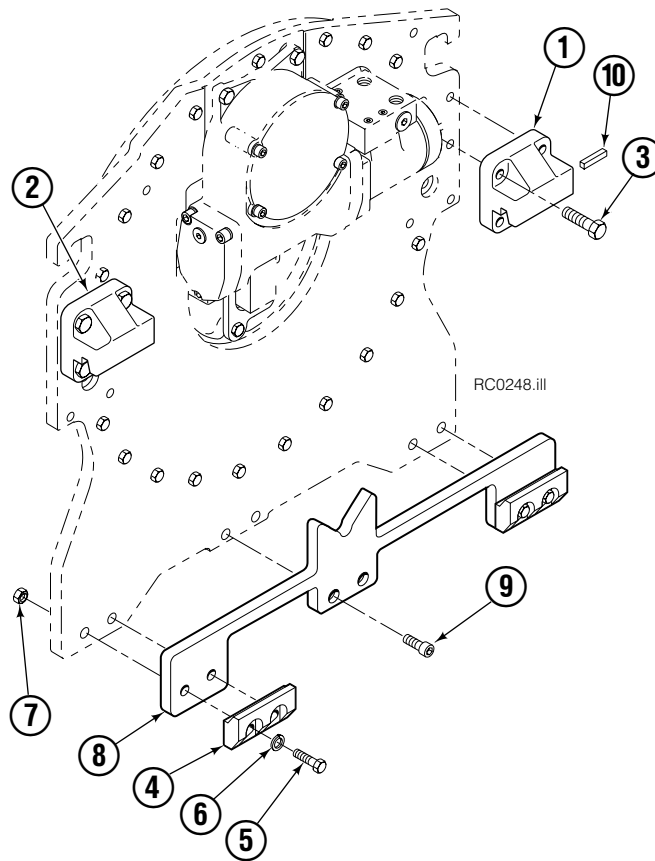

Mounting Group

Class III, 0°			
REF	QTY	PART NO.	DESCRIPTION
		209927	Mounting Group
1	1	209932	Upper Hook – RH
2	1	209933	Upper Hook – LH
3	8	779010	Capscrew, M16 x 35
4	2	675969	Lower Hook
5	4	210005	Capscrew, M16 x 90
6	4	667225	Washer, .625
7	4	781534	Nut, M16
8	1	209937	Spacer
9	2	788377	Capscrew, M12 x 45
10	1	669344	Stop Kit