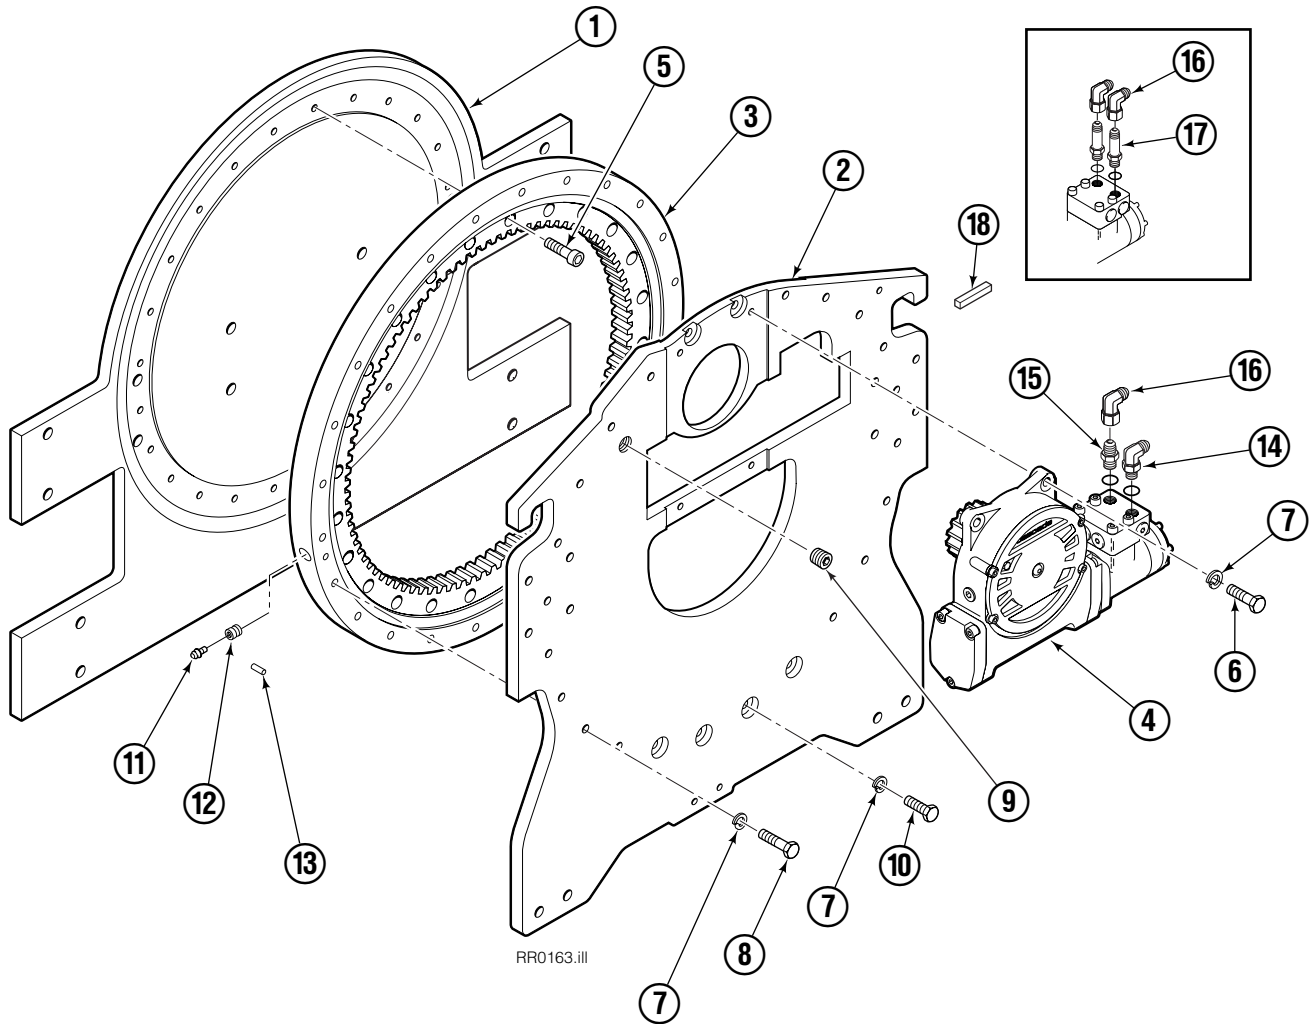

Internet: www.cascorp.com

Safety Decals

REF	QTY	PART NO.	DESCRIPTION
1	1	679150	No Step Decal

Publications

GA0006.eps

PART NO.	DESCRIPTION
672946	Service Manual
672714	Operators Guide
668987	Installation Instructions
679929	Tool Catalog
673964	Literature Index Order Form

Rotator Group

RR0163.ill

80D							
REF	QTY	PART NO.	DESCRIPTION	REF	QTY	PART NO.	DESCRIPTION
		6003188	Rotator Group	11	1	7401	Grease Fitting
1	1	6002414	Faceplate	12	1	204167	Plug
2	1	6001818	Baseplate	13	1	670681	Drive Pin
3	1	213983	Bearing Assembly	14	1	605761	Fitting, 8-8 SAE
4	1	212308	Drive Group – 2.2 c.i. Motor ●	15	1	601250	Fitting, 8-8 SAE
5	24	213902	Capscrew, M12 x 45	16	1	601377	Fitting, 8-8 SAE
6	4	211689	Capscrew, M12 x 30		2	765492	Fitting, 8 SAE – M10 L-Series
7	28	683822	Lockwasher, M12	17	2	765493	Fitting, 8 SAE – M12 L-Series
8	18	213900	Capscrew, M12 x 60		2	756920	Fitting, 8 SAE – M12 S-Series
9	1	6605	Fitting, 3/4 in.	18	1	669344	Stop Block Kit
10	6	209684	Capscrew, M12 x 50				

● Quantity as required.

▲ See Drive Motor page for parts breakdown.

▼ See Check Valve page for parts breakdown.

Drive Motor

80D			
REF	QTY	2.2 c.i. PART NO.	DESCRIPTION
		210139	Drive Motor
1	1	675478	Shaft
2	1	675477	Drive Link
3	1	211528	Spacer Plate
4	1	210137	Geroler/Gerotor Set
5	1	211527	End Cap
6	1	206405	Service Kit ●
7	1	685090	Flange

Fork Bar Group

80D					
REF	QTY	42 in. PART NO.	48 in. PART NO.	60 in. PART NO.	DESCRIPTION
		6003185	6003186	6003187	Fork Bar Group
1	1	625525	677211	625527	Upper Bar
2	1	625526	677212	625528	Lower Bar
3	13	769579	769579	769579	Capscrew, M20 x 40
4	18	779506	779506	779506	Lockwasher, M20
5	2	606988	606988	606988	Keeper
6	4	4880	4880	4880	Capscrew, 1/2 NC x 1.0 GR8
7	5	775559	775559	775559	Capscrew, M20 x 30