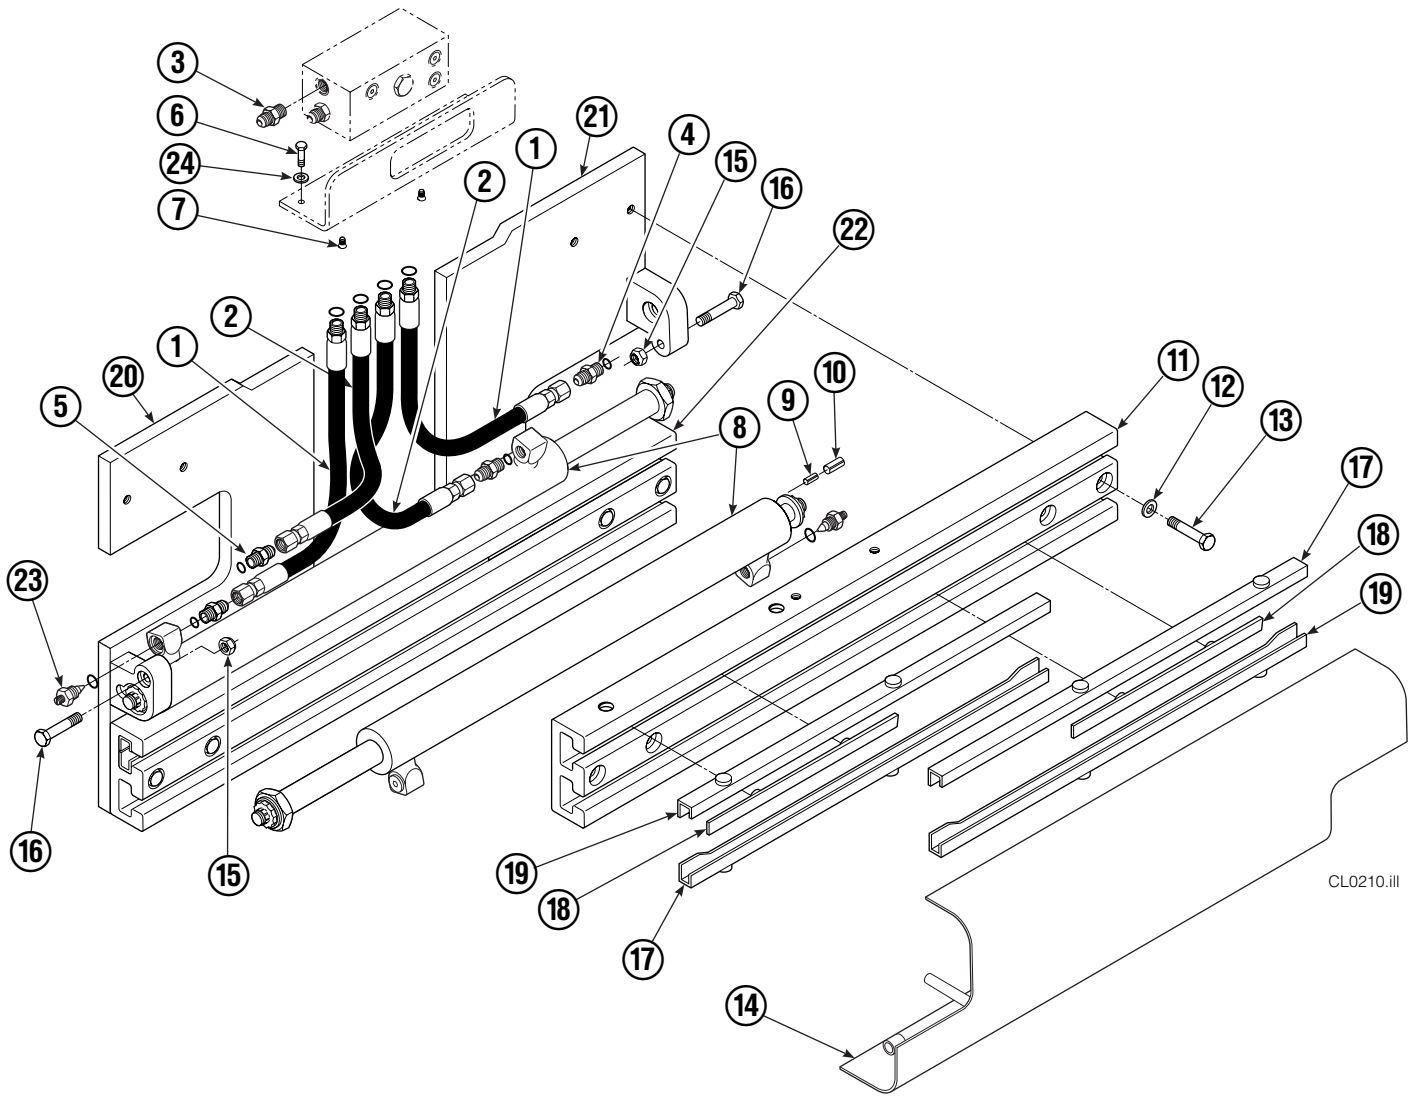

Internet: www.cascorp.com

Safety Decals

REF	QTY	PART NO.	DESCRIPTION
1	1	679150	No Step Decal
2	2	665595	No Hand Hold Decal
3	1	679059	Quick Change Hook Decal

Publications

PART NO.	DESCRIPTION
669224	Service Manual
672944	Operators Guide
668987	Installation Instructions
680664	Servicing Cascade Cylinders-VHS
679929	Tool Catalog
673964	Literature Index Order Form

Base Unit Group

CL0210.ill

50D							
REF	QTY	PART NO.	DESCRIPTION	REF	QTY	PART NO.	DESCRIPTION
		681232	Base Unit Group	13	8	667644	Capscrew
1	2	210436	Hose, 24.75 in.	14	1	667664	Bumper
2	2	210441	Hose, 21.25 in.	15	2	665707	Nut, 1/2 in. ID
3	1	601377	Fitting, 8-8	16	2	640699	Capscrew, 1/2 NC x 2.75
4	2	686369	Fitting	17	4	668904	Bearing
5	2	611288	Fitting, 6-8	18	4	667663	Bearing
6	2	671222	Capscrew, 3/8 NC x .75	19	4	668905	Bearing
7	2	4750	Capscrew, 3/8 NC x .75	20	1	680626	Mounting Plate - RH
8	2	667666	Cylinder ▲	21	1	680625	Mounting Plate - LH
9	2	7862	Roll Pin - Inner	22	1	674167	Frame - Lower
10	2	7961	Roll Pin - Outer	23	2	667609	Restrictor Cartridge ●
11	1	667659	Frame - Upper	24	2	6230	Washer
12	8	667225	Washer				

50D			
REF	QTY	PART NO.	DESCRIPTION
		667666	Cylinder Assembly
1	2	6511	■ Cotter Pin
2	2	667667	■ Nut Retainer
3	2	667668	■ Nut
4	1	553760	Shell
5	1	602580	Fitting
6	1	558402	Piston
7	1	2722	▲ O-Ring
8	1	557376	▲ Seal
9	1	2791	▲ O-Ring
10	1	615134	▲ Back-Up Ring
11	1	667675	Retainer
12	1	662451	▲ Seal
13	1	638246	▲ Nylon Ring
14	1	564930	▲ Wiper
15	1	561012	Nut
16	1	667670	Rod
17	1	667676	Washer
18	1	—	Spacer
19	1	667609	Restrictor Cartridge ●
20	1	671049	▲ Seal Loader, Piston
21	1	671052	▲ Seal Loader, Retainer
		667723	Service Kit