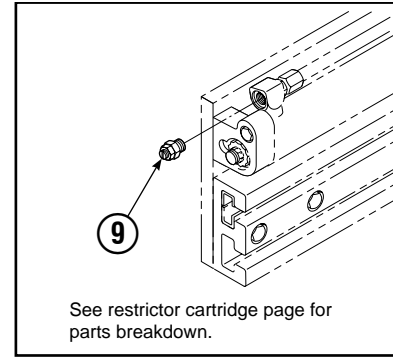

Base Unit Group

CL0210.ill

50D							
REF	QTY	PART NO.	DESCRIPTION	REF	QTY	PART NO.	DESCRIPTION
		681232	Base Unit Group	13	8	667644	Capscrew
1	2	210436	Hose, 24.75 in.	14	1	667664	Bumper
2	2	210441	Hose, 21.25 in.	15	2	665707	Nut, 1/2 in. ID
3	1	601377	Fitting, 8-8	16	2	640699	Capscrew, 1/2 NC x 2.75
4	2	686369	Fitting	17	4	668904	Bearing
5	2	611288	Fitting, 6-8	18	4	667663	Bearing
6	2	671222	Capscrew, 3/8 NC x .75	19	4	668905	Bearing
7	2	4750	Capscrew, 3/8 NC x .75	20	1	680626	Mounting Plate - RH
8	2	667666	Cylinder ▲	21	1	680625	Mounting Plate - LH
9	2	7862	Roll Pin - Inner	22	1	674167	Frame - Lower
10	2	7961	Roll Pin - Outer	23	2	667609	Restrictor Cartridge ●
11	1	667659	Frame - Upper	24	2	6230	Washer
12	8	667225	Washer				

50D			
REF	QTY	PART NO.	DESCRIPTION
		667666	Cylinder Assembly
1	2	6511	■ Cotter Pin
2	2	667667	■ Nut Retainer
3	2	667668	■ Nut
4	1	553760	Shell
5	1	602580	Fitting
6	1	558402	Piston
7	1	2722	▲ O-Ring
8	1	557376	▲ Seal
9	1	2791	▲ O-Ring
10	1	615134	▲ Back-Up Ring
11	1	667675	Retainer
12	1	662451	▲ Seal
13	1	638246	▲ Nylon Ring
14	1	564930	▲ Wiper
15	1	561012	Nut
16	1	667670	Rod
17	1	667676	Washer
18	1	—	Spacer
19	1	667609	Restrictor Cartridge ●
20	1	671049	▲ Seal Loader, Piston
21	1	671052	▲ Seal Loader, Retainer
		667723	Service Kit

▲ Included in Service Kit 667723.

■ Included in Nut Service Kit 668925.

● Not included in Cylinder Assembly.

Reference: S-7666.

Valve Group Non-Sideshift

REF	QTY	PART NO.	DESCRIPTION
		668914	Valve Group – Non-Sideshift
		668861	Check Valve – Non-Sideshift ▲
1	1	667490	Special Fitting
2	1	2841	O-Ring ●
3	1	667471	Spool
4	3	609455	Fitting, 5
5	1	668862	Valve Body
6	1	678270	Check Valve – VPO
7	1	661347	Service Kit ●
8	1	604510	Fitting, 6
9	2	667609	Restrictor Cartridge
10	1	669999	Bracket
11	4	677828	Capscrew, .5 x 1.0
12	4	667910	Washer, .5
13	1	670002	Guard – 25D/35D
13	1	670000	Guard – 40D/50D
14	1	676343	Regeneration Elimination Plug ■
		668864	Service Kit