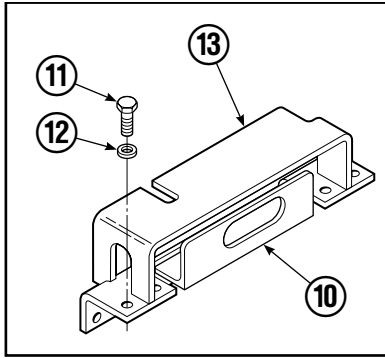

Base Unit Group

CL0210.ill

50D							
REF	QTY	PART NO.	DESCRIPTION	REF	QTY	PART NO.	DESCRIPTION
		681232	Base Unit Group	13	8	667644	Capscrew
1	2	210436	Hose, 24.75 in.	14	1	667664	Bumper
2	2	210441	Hose, 21.25 in.	15	2	665707	Nut, 1/2 in. ID
3	1	601377	Fitting, 8-8	16	2	640699	Capscrew, 1/2 NC x 2.75
4	2	686369	Fitting	17	4	668904	Bearing
5	2	611288	Fitting, 6-8	18	4	667663	Bearing
6	2	671222	Capscrew, 3/8 NC x .75	19	4	668905	Bearing
7	2	4750	Capscrew, 3/8 NC x .75	20	1	680626	Mounting Plate - RH
8	2	667666	Cylinder ▲	21	1	680625	Mounting Plate - LH
9	2	7862	Roll Pin - Inner	22	1	674167	Frame - Lower
10	2	7961	Roll Pin - Outer	23	2	667609	Restrictor Cartridge ●
11	1	667659	Frame - Upper	24	2	6230	Washer
12	8	667225	Washer				

50D			
REF	QTY	PART NO.	DESCRIPTION
		667666	Cylinder Assembly
1	2	6511	■ Cotter Pin
2	2	667667	■ Nut Retainer
3	2	667668	■ Nut
4	1	553760	Shell
5	1	602580	Fitting
6	1	558402	Piston
7	1	2722	▲ O-Ring
8	1	557376	▲ Seal
9	1	2791	▲ O-Ring
10	1	615134	▲ Back-Up Ring
11	1	667675	Retainer
12	1	662451	▲ Seal
13	1	638246	▲ Nylon Ring
14	1	564930	▲ Wiper
15	1	561012	Nut
16	1	667670	Rod
17	1	667676	Washer
18	1	—	Spacer
19	1	667609	Restrictor Cartridge ●
20	1	671049	▲ Seal Loader, Piston
21	1	671052	▲ Seal Loader, Retainer
		667723	Service Kit

▲ Included in Service Kit 667723.

■ Included in Nut Service Kit 668925.

● Not included in Cylinder Assembly.

Reference: S-7666.

Valve Group Non-Sideshift

REF	QTY	PART NO.	DESCRIPTION
		668914	Valve Group – Non-Sideshift
		668861	Check Valve – Non-Sideshift ▲
1	1	667490	Special Fitting
2	1	2841	O-Ring ●
3	1	667471	Spool
4	3	609455	Fitting, 5
5	1	668862	Valve Body
6	1	678270	Check Valve – VPO
7	1	661347	Service Kit ●
8	1	604510	Fitting, 6
9	2	667609	Restrictor Cartridge
10	1	669999	Bracket
11	4	677828	Capscrew, .5 x 1.0
12	4	667910	Washer, .5
13	1	670002	Guard – 25D/35D
13	1	670000	Guard – 40D/50D
14	1	676343	Regeneration Elimination Plug ■
		668864	Service Kit