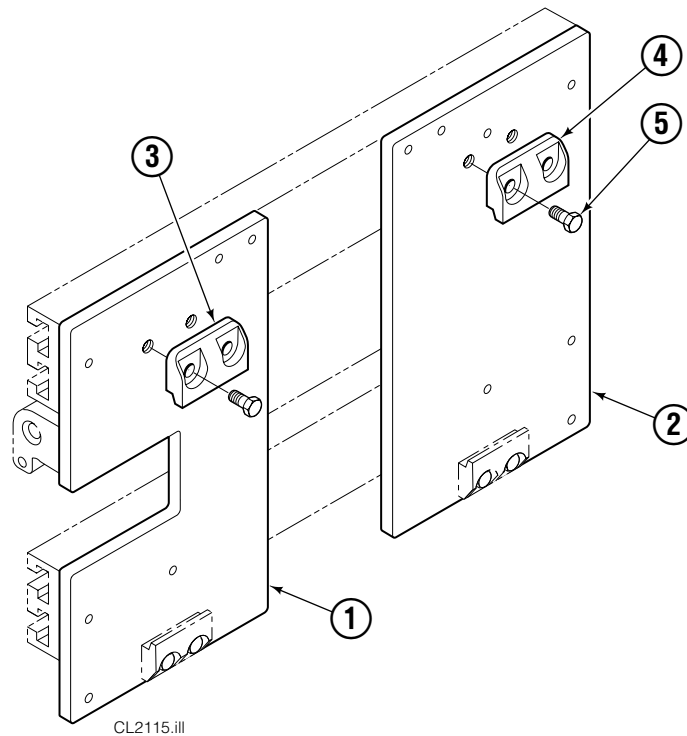

Mounting Plates with Bolt-On Upper Hooks

REF	QTY	PART NO.	DESCRIPTION
1	1	680625	Mounting Plate Assembly-LH ●
2	1	680626	Mounting Plate Assembly-RH ■
3	1	6002330	Upper Hook-LH
4	1	210491	Upper Hook-RH
5	4	768577	Capscrew, M20 x 35

● Includes items 3 and 5.

■ Includes items 4 and 5.