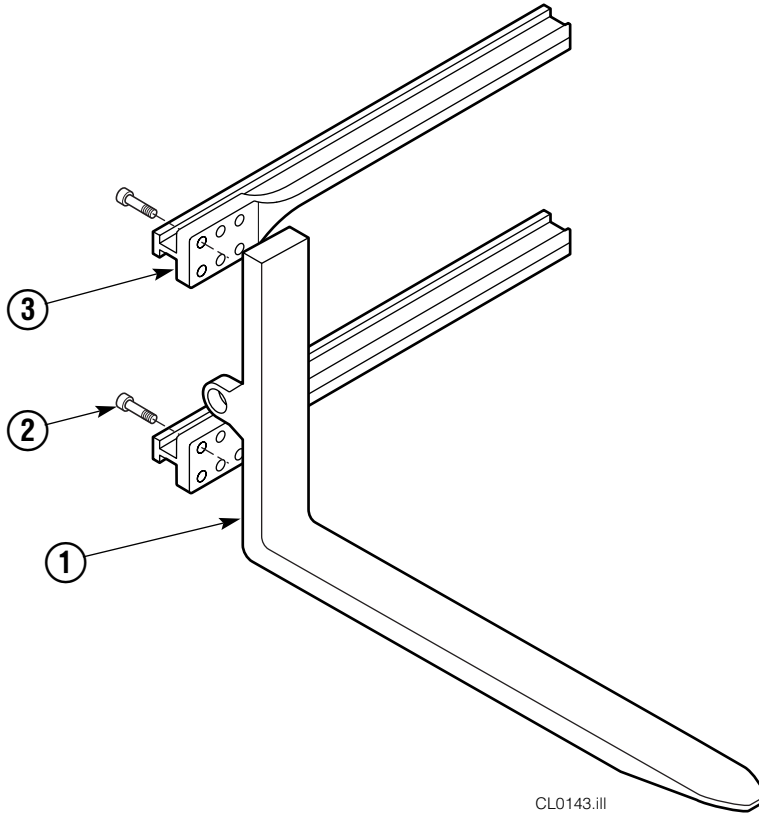

Bolt-On Pallet Forks

ARM CAPSCREW EXTENSION TOOL

Required for proper torquing of capscrews

35D/50D

667699

50D			
REF	QTY	PART NO.	DESCRIPTION
		●669134	Pallet Fork Assembly (pair)
1	1	667837	Pallet Fork – LH
2	1	667840	Pallet Fork – RH
3	24	607105	Capscrew
4	4	667700	Arm Bar

● Includes items 1,2 & 3 only.