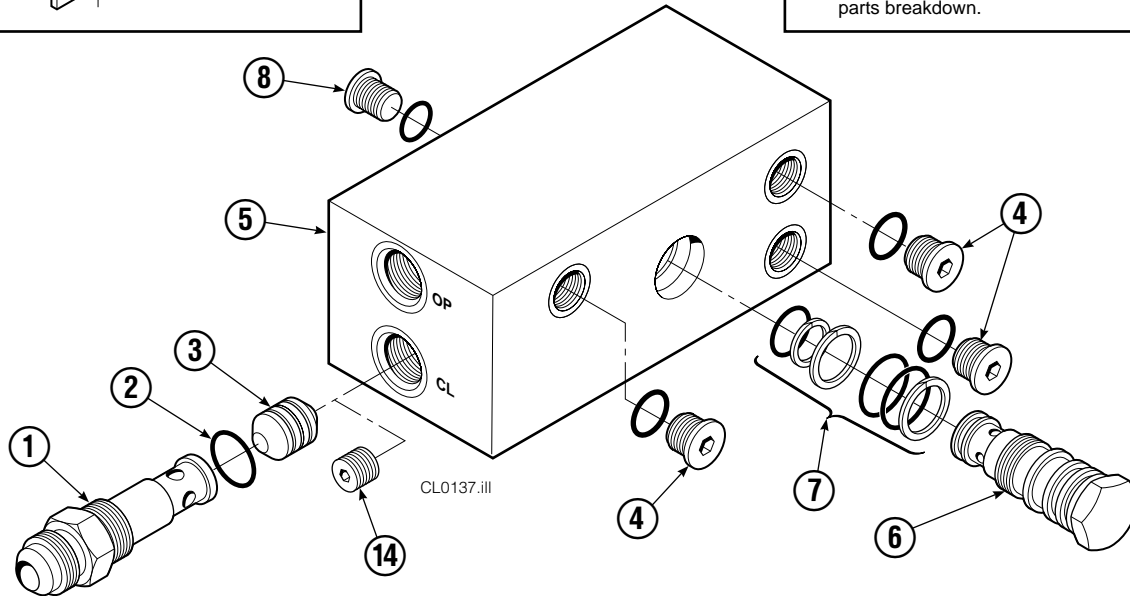

Base Unit Group

CL0210.ill

50D							
REF	QTY	PART NO.	DESCRIPTION	REF	QTY	PART NO.	DESCRIPTION
		681232	Base Unit Group	13	8	667644	Capscrew
1	2	210436	Hose, 24.75 in.	14	1	667664	Bumper
2	2	210441	Hose, 21.25 in.	15	2	665707	Nut, 1/2 in. ID
3	1	601377	Fitting, 8-8	16	2	640699	Capscrew, 1/2 NC x 2.75
4	2	686369	Fitting	17	4	668904	Bearing
5	2	611288	Fitting, 6-8	18	4	667663	Bearing
6	2	671222	Capscrew, 3/8 NC x .75	19	4	668905	Bearing
7	2	4750	Capscrew, 3/8 NC x .75	20	1	680626	Mounting Plate - RH
8	2	667666	Cylinder ▲	21	1	680625	Mounting Plate - LH
9	2	7862	Roll Pin - Inner	22	1	674167	Frame - Lower
10	2	7961	Roll Pin - Outer	23	2	667609	Restrictor Cartridge ●
11	1	667659	Frame - Upper	24	2	6230	Washer
12	8	667225	Washer				

50D			
REF	QTY	PART NO.	DESCRIPTION
		667666	Cylinder Assembly
1	2	6511	■ Cotter Pin
2	2	667667	■ Nut Retainer
3	2	667668	■ Nut
4	1	553760	Shell
5	1	602580	Fitting
6	1	558402	Piston
7	1	2722	▲ O-Ring
8	1	557376	▲ Seal
9	1	2791	▲ O-Ring
10	1	615134	▲ Back-Up Ring
11	1	667675	Retainer
12	1	662451	▲ Seal
13	1	638246	▲ Nylon Ring
14	1	564930	▲ Wiper
15	1	561012	Nut
16	1	667670	Rod
17	1	667676	Washer
18	1	—	Spacer
19	1	667609	Restrictor Cartridge ●
20	1	671049	▲ Seal Loader, Piston
21	1	671052	▲ Seal Loader, Retainer
		667723	Service Kit

▲ Included in Service Kit 667723.

■ Included in Nut Service Kit 668925.

● Not included in Cylinder Assembly.

Reference: S-7666.

Valve Group Non-Sideshift

REF	QTY	PART NO.	DESCRIPTION
		668914	Valve Group – Non-Sideshift
		668861	Check Valve – Non-Sideshift ▲
1	1	667490	Special Fitting
2	1	2841	O-Ring ●
3	1	667471	Spool
4	3	609455	Fitting, 5
5	1	668862	Valve Body
6	1	678270	Check Valve – VPO
7	1	661347	Service Kit ●
8	1	604510	Fitting, 6
9	2	667609	Restrictor Cartridge
10	1	669999	Bracket
11	4	677828	Capscrew, .5 x 1.0
12	4	667910	Washer, .5
13	1	670002	Guard – 25D/35D
13	1	670000	Guard – 40D/50D
14	1	676343	Regeneration Elimination Plug ■
		668864	Service Kit