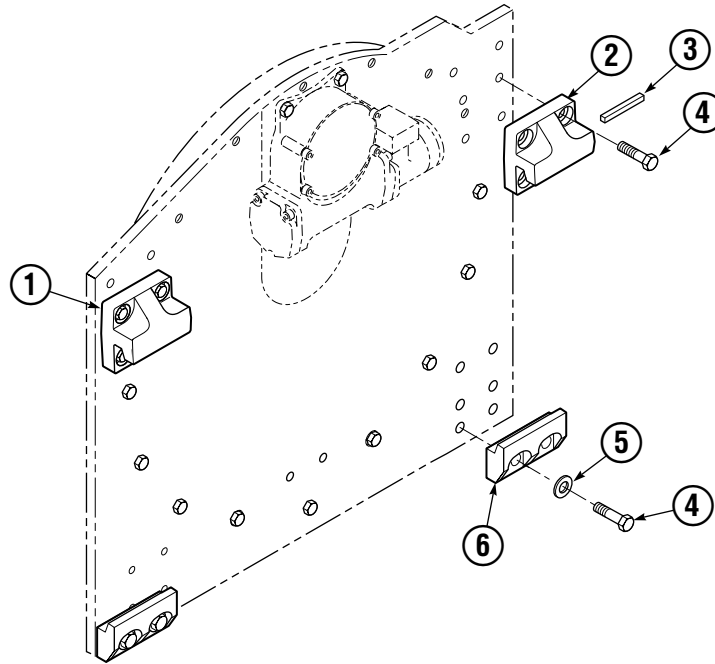

Bolt-On Mounting Group

CL1232.iii

Class III, 4°			
REF	QTY	PART NO.	DESCRIPTION
		676273	Mounting Group
1	1	670684	Upper Hook – LH
2	1	670685	Upper Hook – RH
3	1	670704	Stop Kit
4	12	667369	Capscrew, 5/8 NC x 1.25
5	4	667225	Washer
6	2	675969	Lower Hook