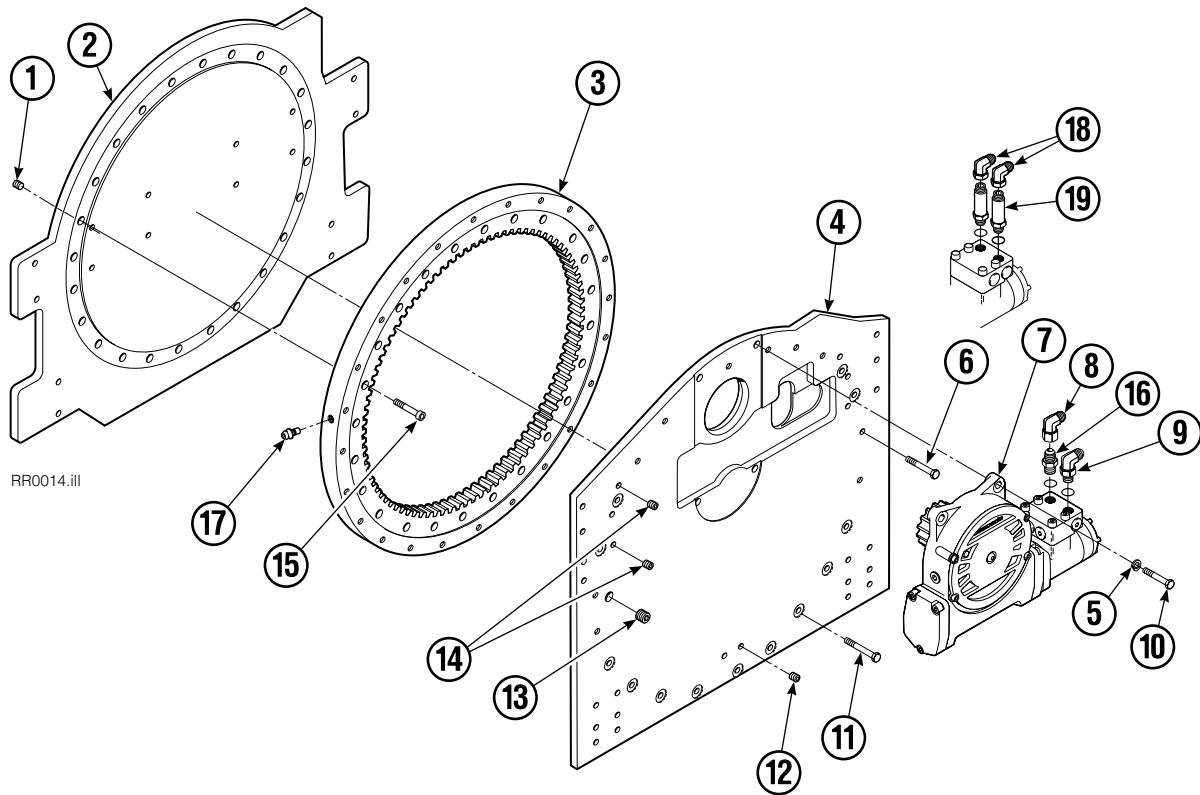

Internet: www.cascorp.com

Safety Decals

REF	QTY	PART NO.	DESCRIPTION
1	1	679150	No Step Decal

Publications

GA0006.eps

PART NO.	DESCRIPTION
672946	Service Manual
672714	Operators Guide
672327	Installation Instructions
679929	Tool Catalog
673964	Literature Index Order Form

Base Unit Group

RR0014.iii

100D			
REF	QTY	PART NO	DESCRIPTION
		682647	Base Unit Group
1	10	631428	Plug
2	1	670669	Faceplate
3	1	672830	Bearing Assembly
4	1	682649	Baseplate
5	4	6290	Lockwasher
6	11	643538	Capscrew, 1/2 NC x 1.50 GR8
7	1	675639	Drive Group ●
8	1	605761	Fitting – Class III only, 8-8
9	1	601250	Fitting – Class III only, 8-8
10	4	661742	Capscrew, 1/2 NC x 1.25 GR5
11	13	643539	Capscrew, 1/2 NC x 1.75 GR8
12	2	631427	Plug
13	1	6605	Plug
14	6	631385	Plug
15	24	4506	Capscrew, 1/2 NC x 1.50 GR8
16	1	601377	Fitting – Class III only, 8-8
17	1	7401	Grease Fitting
18	2	605761	Fitting – Class IV only, 8-8
19	2	611295	Fitting – Class IV only, 8-8
		672482	Bearing Service Kit

Adjustable Forks

100D						
REF	QTY	42" PART NO.	48" PART NO.	54" PART NO.	60" PART NO.	DESCRIPTION
		672281	672282	672283	672284	Fork Assembly
1	1	645614	645615	645616	645617	● Fork
2	1	622897	622897	622897	622897	Handle
3	1	8007	8007	8007	8007	Rivet
4	1	622898	622898	622898	622898	Spring
5	1	622899	622899	622899	622899	Pin
6	1	689280	689280	689280	689280	■ Middle Hook