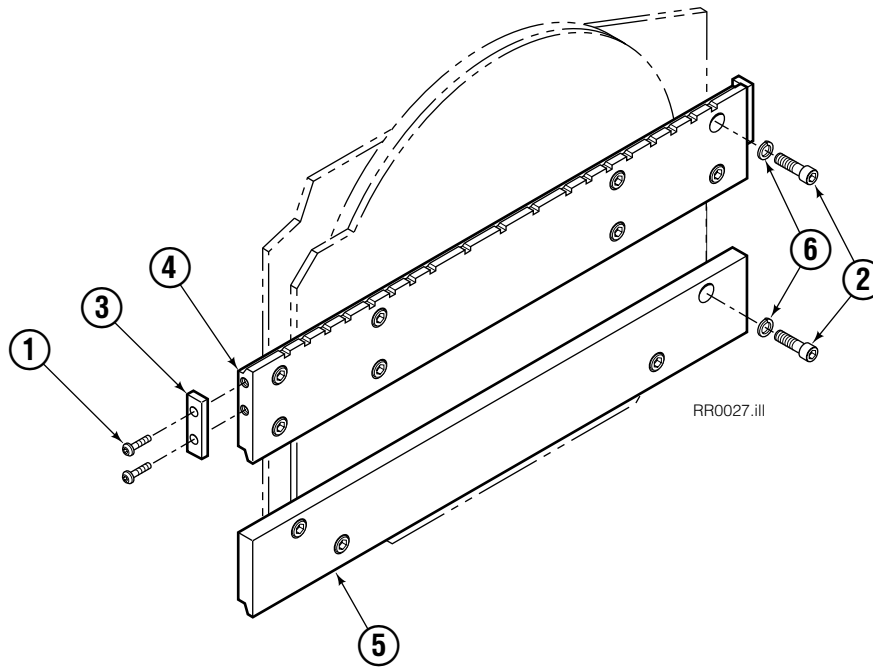

Fork Bar Group

55D			
REF	QTY	PART NO.	DESCRIPTION
		206778	Fork Bar Group
1	4	4880	Capscrew, 1/2 NC x 1.0 GR8
2	18	607103	Capscrew, 3/4 NC x 1.50 GR8
3	2	606988	Keeper
4	1	625525	Upper Bar
5	1	625526	Lower Bar
6	18	6448	Lockwasher, 3/4 ID