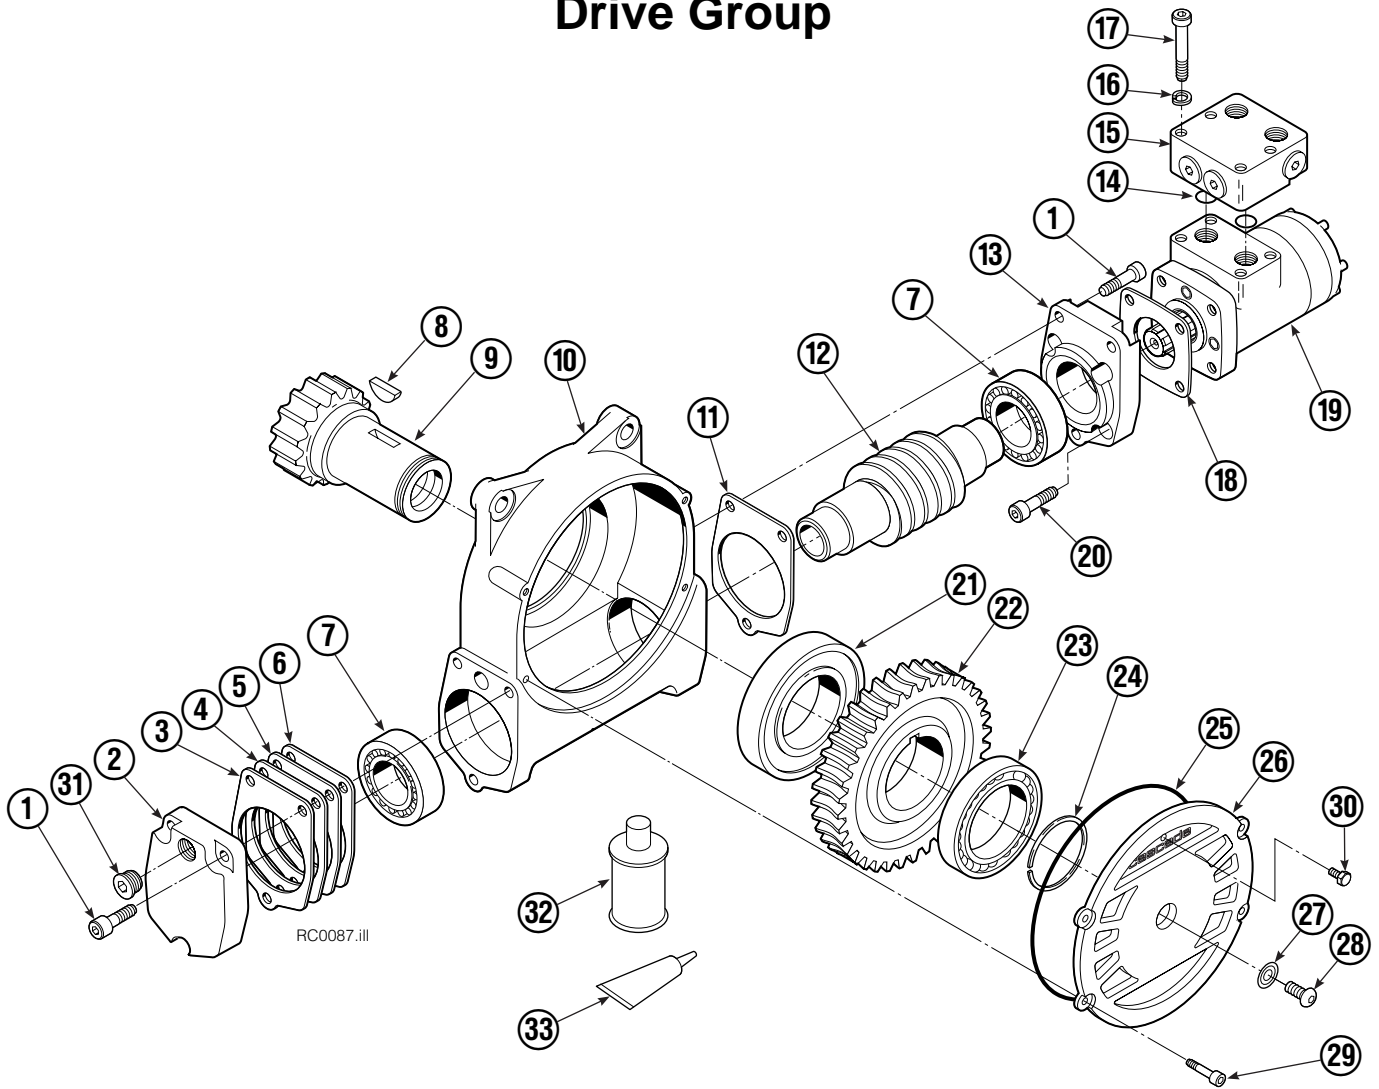

Drive Group

REF	QTY	PART NO.	DESCRIPTION	REF	QTY	PART NO.	DESCRIPTION
	■	675639	Drive Group with Motor	19	1	670575	Gasket
	■	675633	Drive Group without Motor	20	4	4468	Capscrew, 3/8 NC x .75 GR8
1	6	769570	Capscrew, M12 x 25	21	1	670580	Bearing
2	1	676855	Cover	22	1	675609	Worm Gear
3	●	674513	Shim - .005" (blue)	23	1	670581	Bearing
4	●	670574	Shim - .010" (brown)	24	1	7214	Snap Ring
5	●	671757	Shim - .015" (pink)	25	1	643423	O-Ring
6	●	671758	Shim - .020" (yellow)	26	1	775552	Cover
7	2	670579	Bearing	27	1	603680	Seal
8	1	670582	Key	28	1	783608	Capscrew, 3/8 NC x .50 GR8
9	1	670556	Pinion	29	4	200882	Capscrew, M12 x 20
10	1	775551	Housing	30	1	644010	Relief Fitting
11	1	686465	Gasket	31	1	604510	Fitting, 6
12	1	675608	Worm	32	1	656300	Gear Box Lube - 48 oz.
13	1	775553	Adapter	33	1	668184	Sealant
14	2	2705	Seal	34		670578	Shim Service Kit (items 3-6,11,25 & 33)
15	1	670549	Check Valve			675637	Bearing Service Kit (items 21 & 34)
16	4	6444	Lockwasher			675638	Bearing Service Kit (items 7 & 34)
17	4	607059	Capscrew, 5/16 NC			206394	Motor Kit (items 11,14,18,19 & 33)
18	1	206392	Drive Motor ▲				

■ Includes all items except 14,15,17 and 18.

● Quantity as required.

▲ See Drive Motor page for parts breakdown.

Reference: 675639 (Common Parts 675627, SK-5032.)

675633 (Sub Assy 220335, Common Parts 795490, SKN-5527)