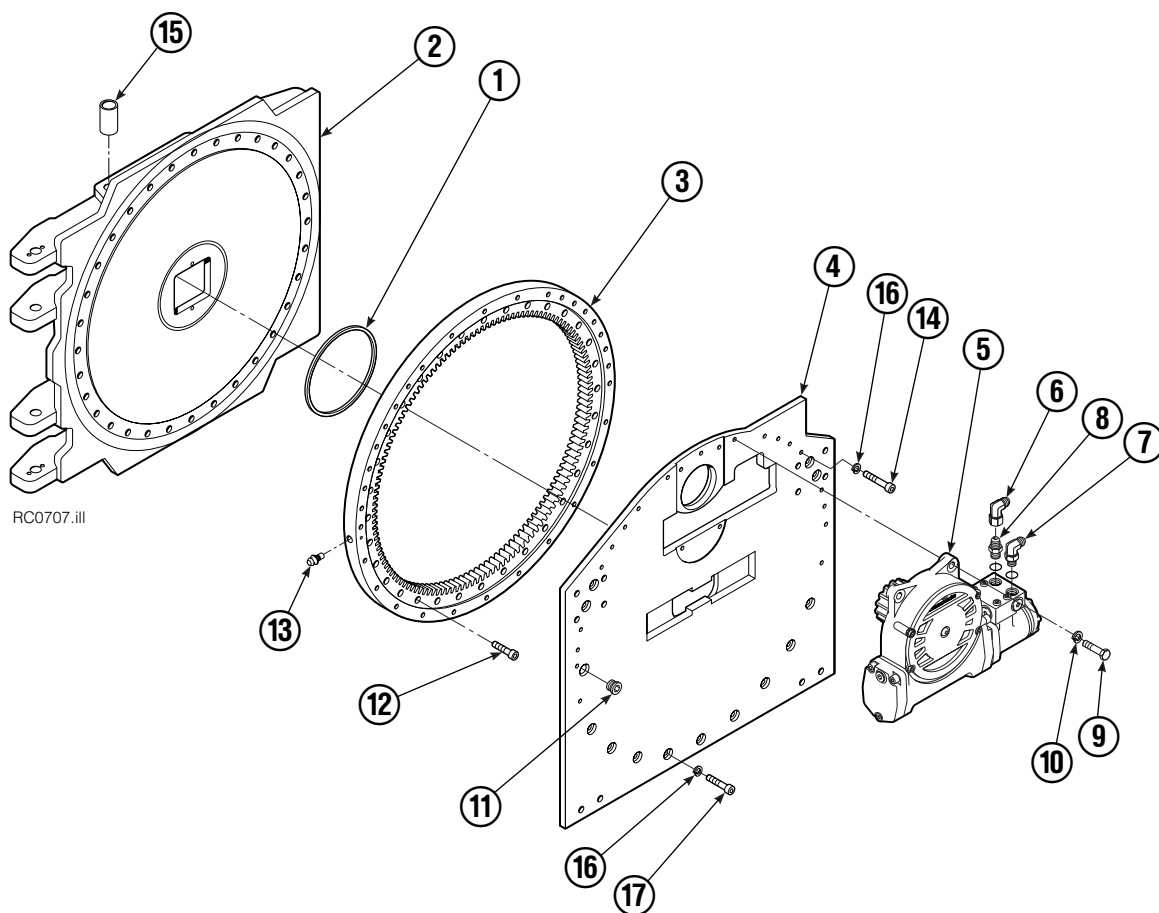

Roll Clamp Safety Decals			
REF	QTY	PART NO.	DESCRIPTION
1	6	665595	No Hand Hold Decal
2	3	660269	Short Arm Rotation Position Decal
3	4	656038	Caution Decal
4	4	679150	No Step Decal
5	4	665677	Trapped Pressure Decal
6	1	679059	Quick-Change Hook Decal

Frame Group

RC0707.iii

90F			
REF	QTY	PART NO.	DESCRIPTION
		3009239	Frame Group
1	1	670931	Seal
2	1	3009238	Faceplate
3	1	214481	Bearing Assembly
4	1	214484	Baseplate
5	1	795492	Drive Group ▲
6	1	605761	Fitting, 8-8
7	1	601250	Fitting, 8-8
8	1	601377	Fitting, 8-8
9	4	763021	Capscrew, M12 x 30
10	4	6290	Lockwasher, 1/2
11	1	664071	Plug
12	32	753221	Capscrew, M12 x 50
13	1	7401	Grease Fitting
14	19	213633	Capscrew, M12 x 55
15	8	675007	Bushing
16	32	681473	Washer, M12
17	13	206174	Capscrew, M12 x 45