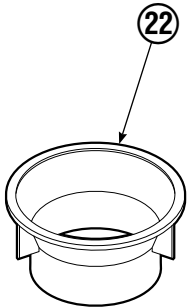

▲ See Revolving Connection page for parts breakdown.

Revolving Connection

REF	QTY	PART NO.	DESCRIPTION
		6023365	Revolving Connection
1	10	604511	Fitting, 6-6
2	3	214649	Seal
3	1	3138	Snap Ring
4	1	7341	Snap Ring
5	2	684587	O-Ring
6	1	6023344	End Block
7	2	768798	Capscrew, M8 x 40
8	1	6023343	Shaft
9	1	6023358	Body
		222694	Service Kit

Short Arm Cylinder

REF	QTY	PART NO.	DESCRIPTION
		398958	Cylinder Assembly
1	3	674843	Bearing
2	1	560997	Nut
3	1	674843	◆ Bearing
4	1	662462	◆ Seal
5	2	638295	◆ Back-Up Ring
6	2	604511	Fitting, 6-6
7	1	556852	Fitting, 4
8	1	557212	Check Valve
9	1	2801	◆ O-Ring
10	1	562731	◆ Back-Up Ring
11	1	554598	◆ Seal
12	1	628047	◆ Wiper
13	1	398965	Rod
14	1	555724	Retainer
15	1	557389	Piston
16	1	2722	◆ O-Ring
17	1	398964	Shell
18	1	667516	Check Valve Service Kit
19	1	-	Spacer
20	1	669243	Seal Loader
		555725	Service Kit

◆ Included in Service Kit 555725.

Ref: S-5313, S-5314.

Long Arm Cylinder

REF	QTY	PART NO.	DESCRIPTION
		398957	Cylinder Assembly
1	1	674843	Bearing
2	1	560997	Nut
3	1	660769	◆ Bearing
4	1	662462	◆ Seal
5	2	638295	◆ Back-Up Ring
6	2	604511	Fitting, 6-6
7	1	556852	Fitting, 4
8	1	557212	Check Valve
9	1	2801	◆ O-Ring
10	1	583977	◆ Back-Up Ring
11	1	554598	◆ Seal
12	1	628047	◆ Wiper
13	1	398962	Rod
14	1	555724	Retainer
15	1	557389	Piston
16	1	2722	◆ O-Ring
17	1	398961	Shell
18	1	667516	Check Valve Service Kit
19	1	—	Spacer
20	1	—	Spacer
21	2	675006	Bearing
22	1	669243	Seal Loader
		555725	Service Kit