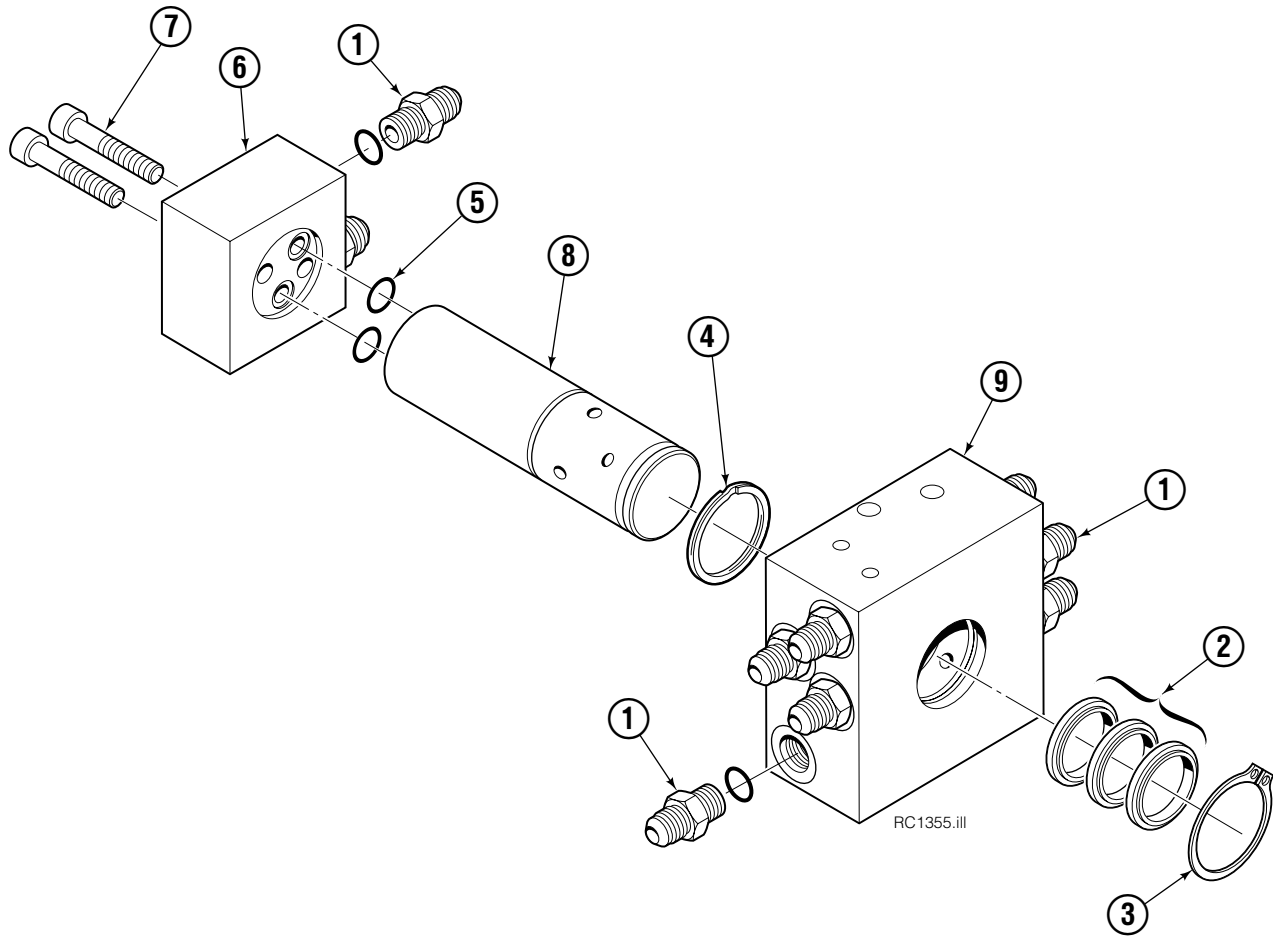

Reference: SK-5314, SK-5315.

Hosing Group Positioned Short Arm

REF	QTY	PART NO.	DESCRIPTION
		6025760	Hosing Group
1	4	681286	Hose, 65.00 in.
2	1	6023365	Revolving Connection ▲
3	4	3009240	Hose, 56.25 in.
4	2	227962	Eye Pin
5	2	4751	Capscrew, .375 x 1.00
6	4	680114	Insert
7	4	673417	Segment

▲ See Revolving Connection page for parts breakdown.

Revolving Connection

REF	QTY	PART NO.	DESCRIPTION
		6023365	Revolving Connection
1	10	604511	Fitting, 6-6
2	3	214649	Seal
3	1	3138	Snap Ring
4	1	7341	Snap Ring
5	2	684587	O-Ring
6	1	6023344	End Block
7	2	768798	Capscrew, M8 x 40
8	1	6023343	Shaft
9	1	6023358	Body
		222694	Service Kit