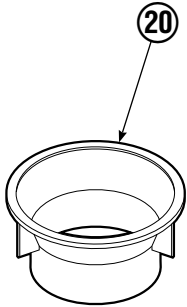

Reference: SK-5314, SK-5315.

Hosing Group Positioned Short Arm

REF	QTY	PART NO.	DESCRIPTION
		6025760	Hosing Group
1	4	681286	Hose, 65.00 in.
2	1	6023365	Revolving Connection ▲
3	4	3009240	Hose, 56.25 in.
4	2	227962	Eye Pin
5	2	4751	Capscrew, .375 x 1.00
6	4	680114	Insert
7	4	673417	Segment

▲ See Revolving Connection page for parts breakdown.

Revolving Connection

REF	QTY	PART NO.	DESCRIPTION
		6023365	Revolving Connection
1	10	604511	Fitting, 6-6
2	3	214649	Seal
3	1	3138	Snap Ring
4	1	7341	Snap Ring
5	2	684587	O-Ring
6	1	6023344	End Block
7	2	768798	Capscrew, M8 x 40
8	1	6023343	Shaft
9	1	6023358	Body
		222694	Service Kit

Short Arm Cylinder

REF	QTY	PART NO.	DESCRIPTION
		398958	Cylinder Assembly
1	3	674843	Bearing
2	1	560997	Nut
3	1	674843	◆ Bearing
4	1	662462	◆ Seal
5	2	638295	◆ Back-Up Ring
6	2	604511	Fitting, 6-6
7	1	556852	Fitting, 4
8	1	557212	Check Valve
9	1	2801	◆ O-Ring
10	1	562731	◆ Back-Up Ring
11	1	554598	◆ Seal
12	1	628047	◆ Wiper
13	1	398965	Rod
14	1	555724	Retainer
15	1	557389	Piston
16	1	2722	◆ O-Ring
17	1	398964	Shell
18	1	667516	Check Valve Service Kit
19	1	-	Spacer
20	1	669243	Seal Loader
		555725	Service Kit