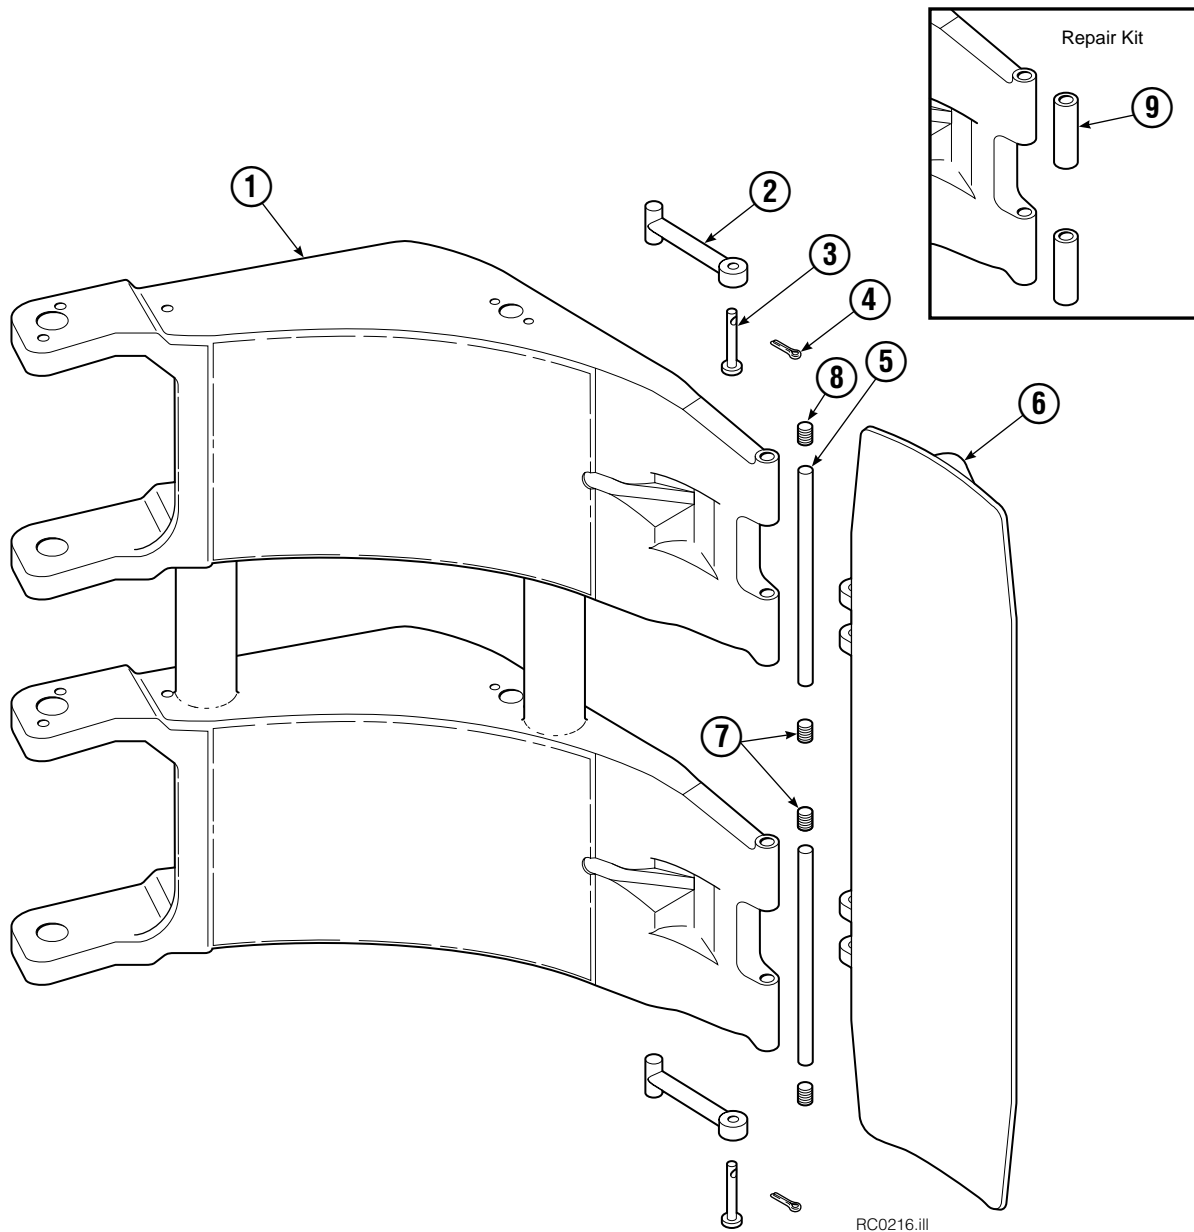

Long Arm

90F			
REF	QTY	PART NO.	DESCRIPTION
		6033897	Contact Pad Group – items 2 thru 8
1	1	398960	Long Arm
2	2	674994	Link
3	2	682978	Clevis Pin
4	2	6525	Cotter Pin
5	2	363823	Pin
6	1	6033898	Contact Pad
7	2	201102	Plug
8	2	201102	Plug
9	1	676810	Arm Tip Repair Kit