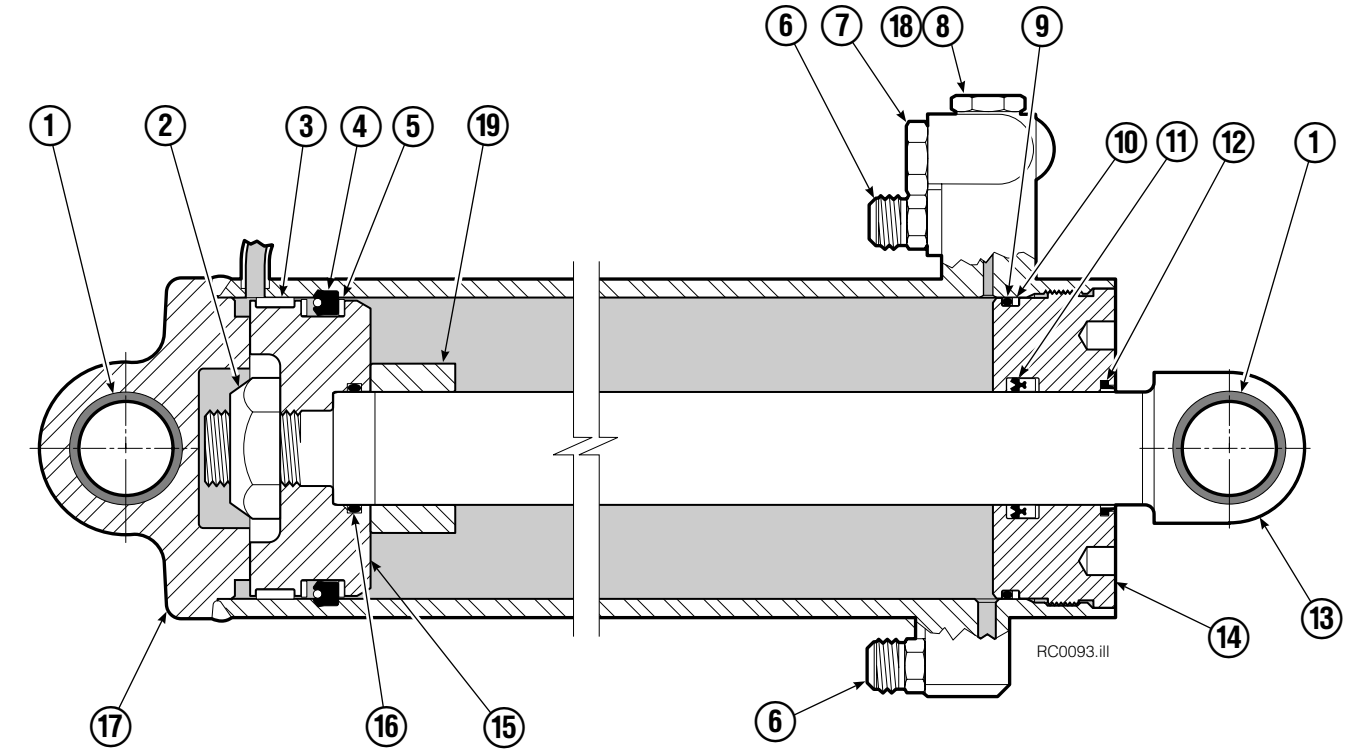

Short Arm Cylinder

REF	QTY	PART NO.	DESCRIPTION
		398958	Cylinder Assembly
1	3	674843	Bearing
2	1	560997	Nut
3	1	674843	◆ Bearing
4	1	662462	◆ Seal
5	2	638295	◆ Back-Up Ring
6	2	604511	Fitting, 6-6
7	1	556852	Fitting, 4
8	1	557212	Check Valve
9	1	2801	◆ O-Ring
10	1	562731	◆ Back-Up Ring
11	1	554598	◆ Seal
12	1	628047	◆ Wiper
13	1	398965	Rod
14	1	555724	Retainer
15	1	557389	Piston
16	1	2722	◆ O-Ring
17	1	398964	Shell
18	1	667516	Check Valve Service Kit
19	1	-	Spacer
20	1	669243	Seal Loader
		555725	Service Kit

◆ Included in Service Kit 555725.

Ref: S-5313, S-5314.