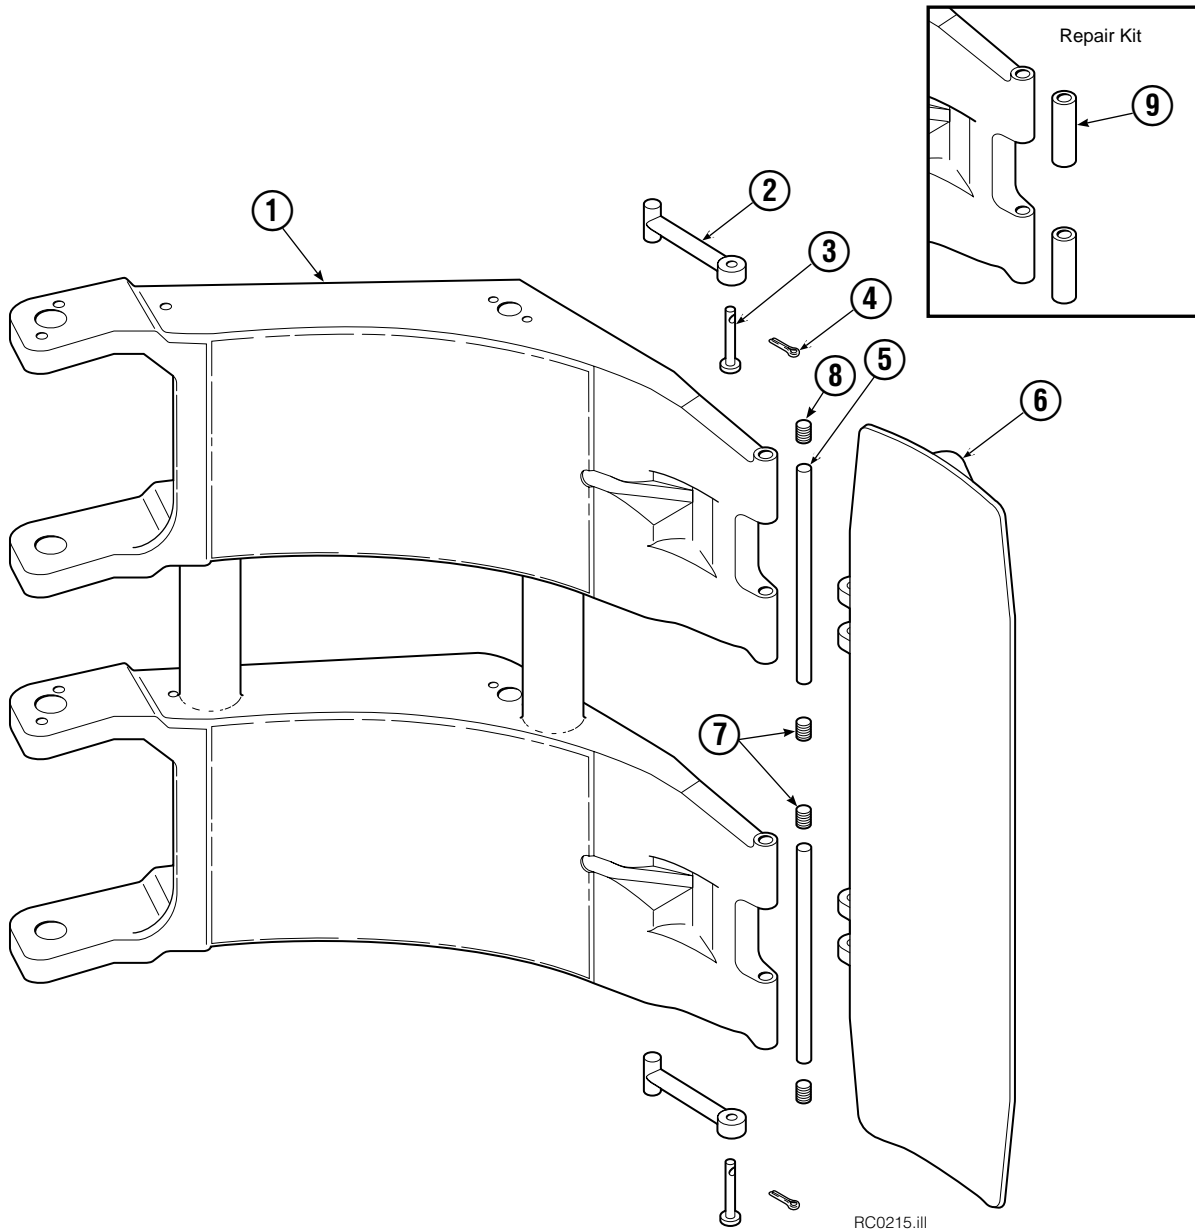

▲ See Revolving Connection page for parts breakdown.

Revolving Connection

REF	QTY	PART NO.	DESCRIPTION
		6023365	Revolving Connection
1	10	604511	Fitting, 6-6
2	3	214649	Seal
3	1	3138	Snap Ring
4	1	7341	Snap Ring
5	2	684587	O-Ring
6	1	6023344	End Block
7	2	768798	Capscrew, M8 x 40
8	1	6023343	Shaft
9	1	6023358	Body
		222694	Service Kit

◆ Included in Service Kit 555725.

Ref: S-5313, S-5314.

Long Arm Cylinder

REF	QTY	PART NO.	DESCRIPTION
		398957	Cylinder Assembly
1	1	674843	Bearing
2	1	560997	Nut
3	1	660769	◆ Bearing
4	1	662462	◆ Seal
5	2	638295	◆ Back-Up Ring
6	2	604511	Fitting, 6-6
7	1	556852	Fitting, 4
8	1	557212	Check Valve
9	1	2801	◆ O-Ring
10	1	583977	◆ Back-Up Ring
11	1	554598	◆ Seal
12	1	628047	◆ Wiper
13	1	398962	Rod
14	1	555724	Retainer
15	1	557389	Piston
16	1	2722	◆ O-Ring
17	1	398961	Shell
18	1	667516	Check Valve Service Kit
19	1	—	Spacer
20	1	—	Spacer
21	2	675006	Bearing
22	1	669243	Seal Loader
		555725	Service Kit

◆ Included in Service Kit 555725.

Ref: S-5320, S-5321.

Short Arm

90F			
REF	QTY	PART NO.	DESCRIPTION
		6033897	Contact Pad Group – items 2 thru 8
1	1	398959	Short Arm
2	2	674994	Link
3	2	682978	Clevis Pin
4	2	6525	Cotter Pin
5	2	363823	Pin
6	1	6033898	Contact Pad
7	2	201102	Plug
8	2	201102	Plug
9	1	676810	Arm Tip Repair Kit