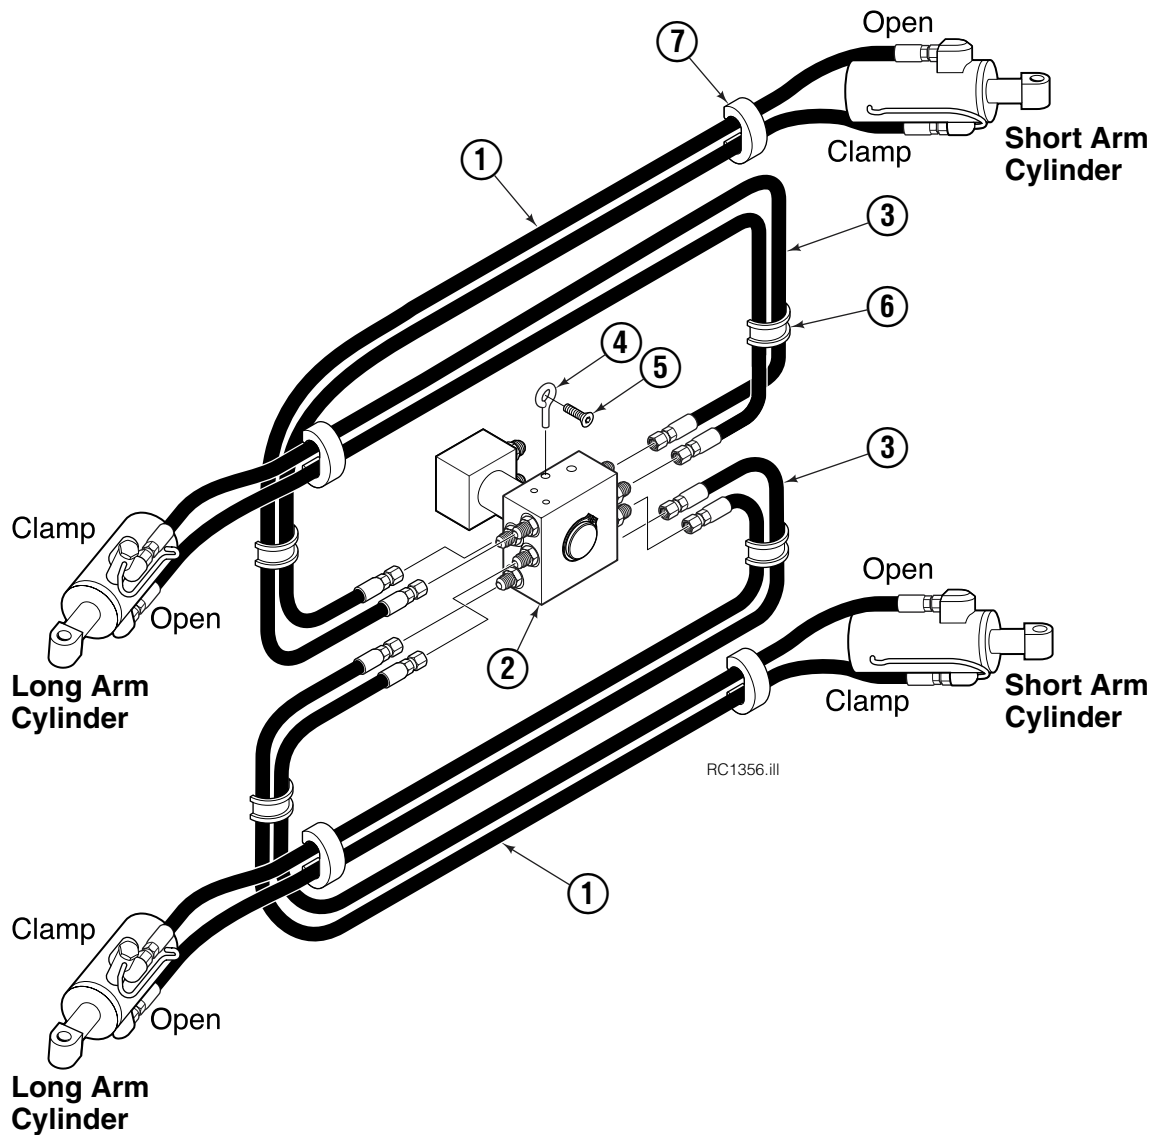

Common Components

RC0126.iii

90F			
REF	QTY	PART NO.	DESCRIPTION
		206686	Components Group
1	8	660200	Shim
2	24	768809	Capscrew, M8 x 16-8.8
3	8	206589	Retainer
4	8	680651	Pin
5	8	673385	Drive Pin
6	4	206591	Retainer
7	4	675022	Pin
8	4	681673	Spacer
9	16	673379	Shim
10	4	675086	Drive Pin

Reference: SK-5314, SK-5315.

Hosing Group Positioned Short Arm

REF	QTY	PART NO.	DESCRIPTION
		6025760	Hosing Group
1	4	681286	Hose, 65.00 in.
2	1	6023365	Revolving Connection ▲
3	4	3009240	Hose, 56.25 in.
4	2	227962	Eye Pin
5	2	4751	Capscrew, .375 x 1.00
6	4	680114	Insert
7	4	673417	Segment

▲ See Revolving Connection page for parts breakdown.

Revolving Connection

REF	QTY	PART NO.	DESCRIPTION
		6023365	Revolving Connection
1	10	604511	Fitting, 6-6
2	3	214649	Seal
3	1	3138	Snap Ring
4	1	7341	Snap Ring
5	2	684587	O-Ring
6	1	6023344	End Block
7	2	768798	Capscrew, M8 x 40
8	1	6023343	Shaft
9	1	6023358	Body
		222694	Service Kit