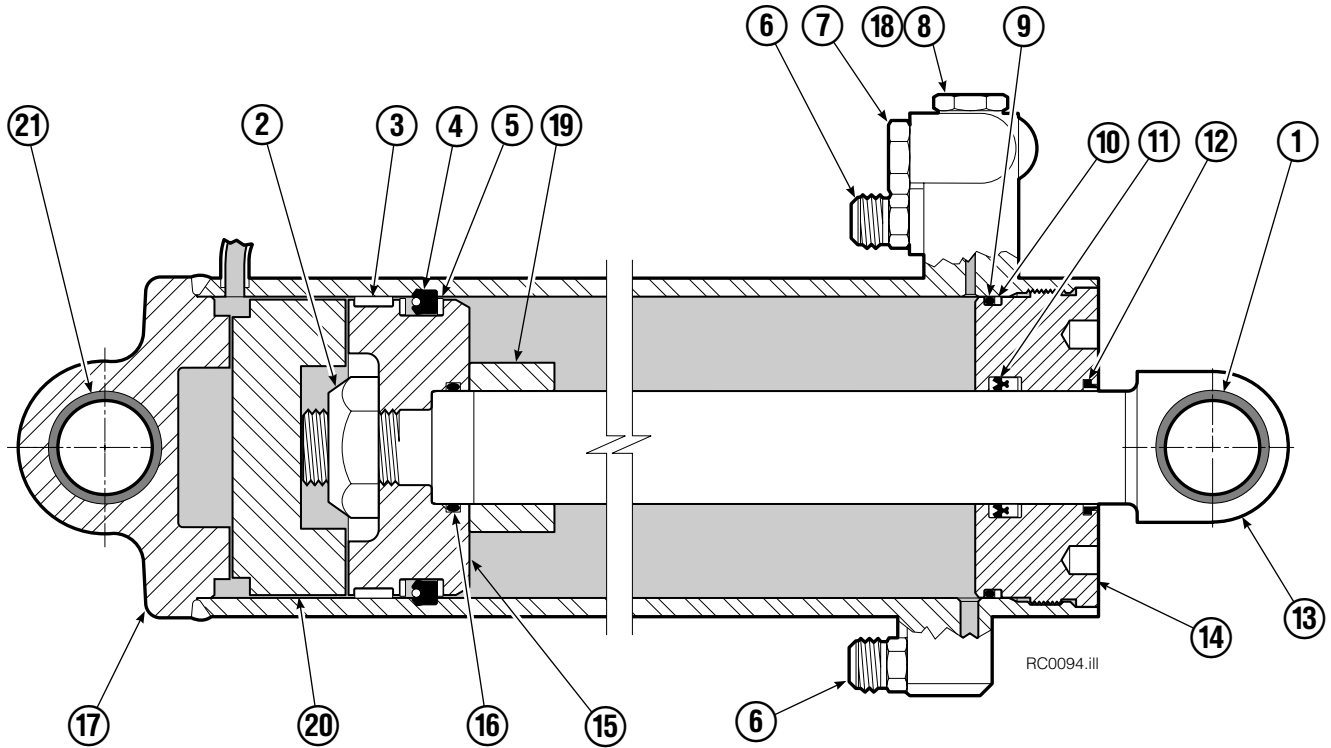

Long Arm Cylinder

REF	QTY	PART NO.	DESCRIPTION
		398957	Cylinder Assembly
1	1	674843	Bearing
2	1	560997	Nut
3	1	660769	◆ Bearing
4	1	662462	◆ Seal
5	2	638295	◆ Back-Up Ring
6	2	604511	Fitting, 6-6
7	1	556852	Fitting, 4
8	1	557212	Check Valve
9	1	2801	◆ O-Ring
10	1	583977	◆ Back-Up Ring
11	1	554598	◆ Seal
12	1	628047	◆ Wiper
13	1	398962	Rod
14	1	555724	Retainer
15	1	557389	Piston
16	1	2722	◆ O-Ring
17	1	398961	Shell
18	1	667516	Check Valve Service Kit
19	1	—	Spacer
20	1	—	Spacer
21	2	675006	Bearing
22	1	669243	Seal Loader
		555725	Service Kit

◆ Included in Service Kit 555725.

Ref: S-5320, S-5321.