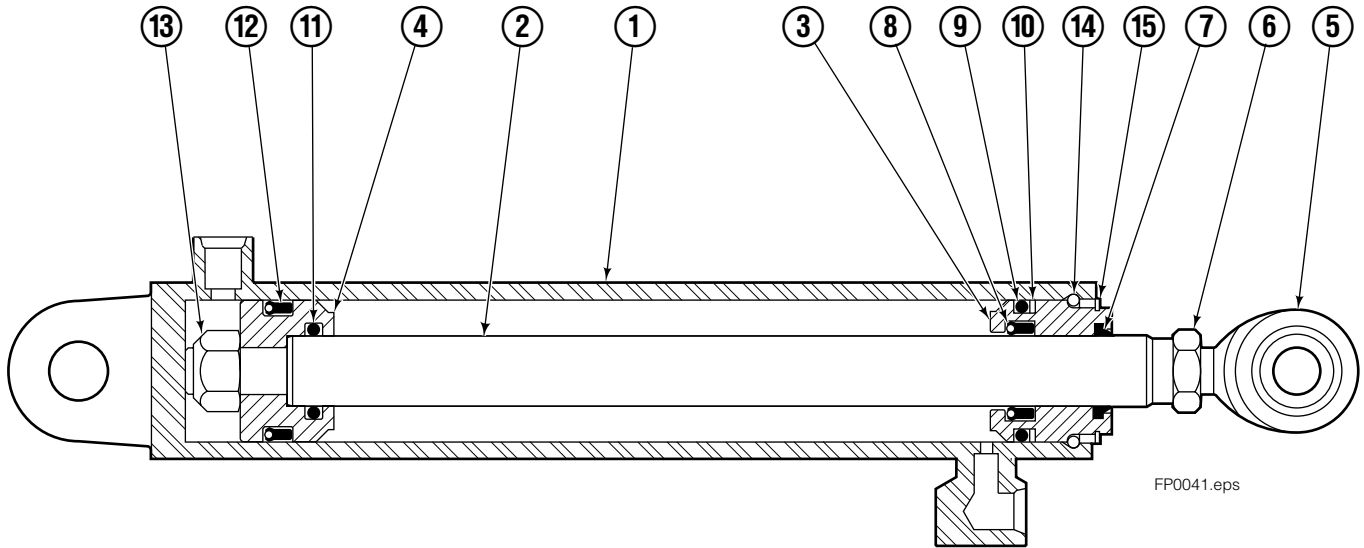

Left Hand Cylinder

55F			
REF	QTY	PART NO.	DESCRIPTION
		3012051	Cylinder Assembly
1	1	3012054	Shell
2	1	3012055	Rod
3	1	684644	Retainer
4	1	685665	Piston
●5	1	564193	Rod End
●6	1	5718	Nut
●7	1	636850	Rod Wiper
●8	1	646540	Rod Seal
●9	1	2718	O-Ring
●10	1	615122	Back-up Ring
●11	1	2710	O-Ring
●12	1	633728	Piston Seal
13	1	563462	Piston Nut
14	1	563916	Retaining Ring
15	1	3137	Snap Ring
		684827	Service Kit

● Included in Service Kit 684827.
Ref: S-6140