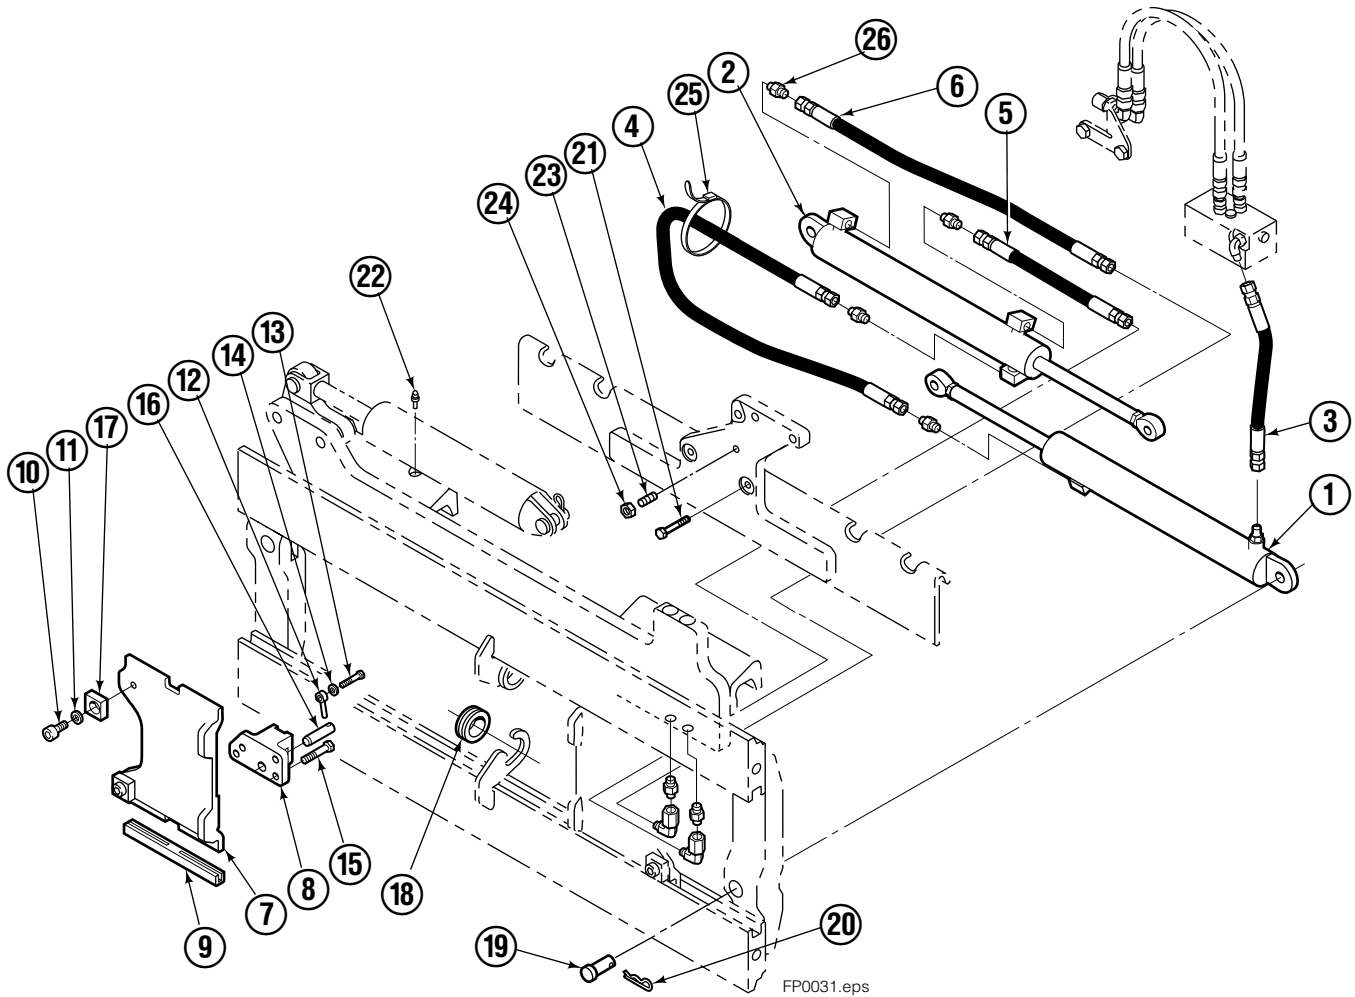

# Mounting Group Sideshifting

55F							
REF	QTY	PART NO.	DESCRIPTION	REF	QTY	PART NO.	DESCRIPTION
		207328	Sideshifting Mounting – 59" ■ ●	10	4	667225	Washer
1	1	3011332	Frame – 59" ■	11	6	766154	Capscrew, M16x2,0x40-8.8
2	1	207186	Anchor Bracket – 59" ■	12	4	678990	Nut
3	2	601676	Fitting, 6-6	13	1	206909	Lug
4	1	206917	Center Bearing – 59" only	14	1	206910	Spacer
5	2	678525	Clevis Pin	15	2	684355	Lockwasher
6	2	672726	Hairpin Cotter	16	2	204187	Upper Bearing
7	1	675548	Cylinder Assembly ◆	17	2	207209	Lower Bearing
8	1	675550	Washer (orifice .085)	18	2	207578	Hose
9	2	204186	Lower Hook				

- Carriage width.
- Includes items 2 through 17.

- ◆ See Cylinder page for parts breakdown.  
Reference: BC-101, SK-5981, 2S-3988.

# Sideshift Cylinder

FP0079.ill

REF	QTY	PART NO.	DESCRIPTION
		675548	Cylinder Assembly
1	1	553857	Nut
■ 2	1	662452	Seal
3	1	553501	Piston
■ 4	1	636851	Wiper
■ 5	1	638247	Back-up Ring
6	1	675550	Washer (orifice .085)
7	1	675549	Shell
8	1	553449	Rod
■ 9	1	2785	O-Ring
■ 10	1	615128	Back-up Ring
11	1	553500	Retainer
12	1	553856	Retaining Ring
13	1	7202	Snap Ring
■ 14	1	641835	Seal
15	1	---	Spacer
		553861	Service Kit

# Hydraulic/Fork Group

Reference:  
BC-101  
SK-5981

55F							
REF	QTY	PART NO.	DESCRIPTION	REF	QTY	PART NO.	DESCRIPTION
		●3011333	Hydraulic Group	13	2	763169	Capscrew
		□206912	Fork Group	14	2	680217	Lockwasher
◆1	1	3012051	Cylinder Assembly L. H.	15	8	206924	Capscrew
▼2	1	3012052	Cylinder Assembly R. H.	16	2	206925	Pin
3	1	397035	Hose	17	4	207552	Block
4	1	397036	Hose	18	2	206916	Grommet
5	1	207565	Hose	19	2	206926	Clevis Pin
6	1	207574	Hose	20	2	207210	Hairpin Cotter
7	2	207208	Fork Carrier	21	2	768551	Capscrew
8	2	206914	Lug	22	2	7403	Grease Fitting
9	4	206915	Bearing	23	1	768753	Setscrew
10	4	206922	Capscrew	24	1	207211	Jam Nut
11	4	678991	Lockwasher	25	1	200008	Cable Tie
12	2	206923	Eyebolt	26	6	617915	Fitting, 4-4