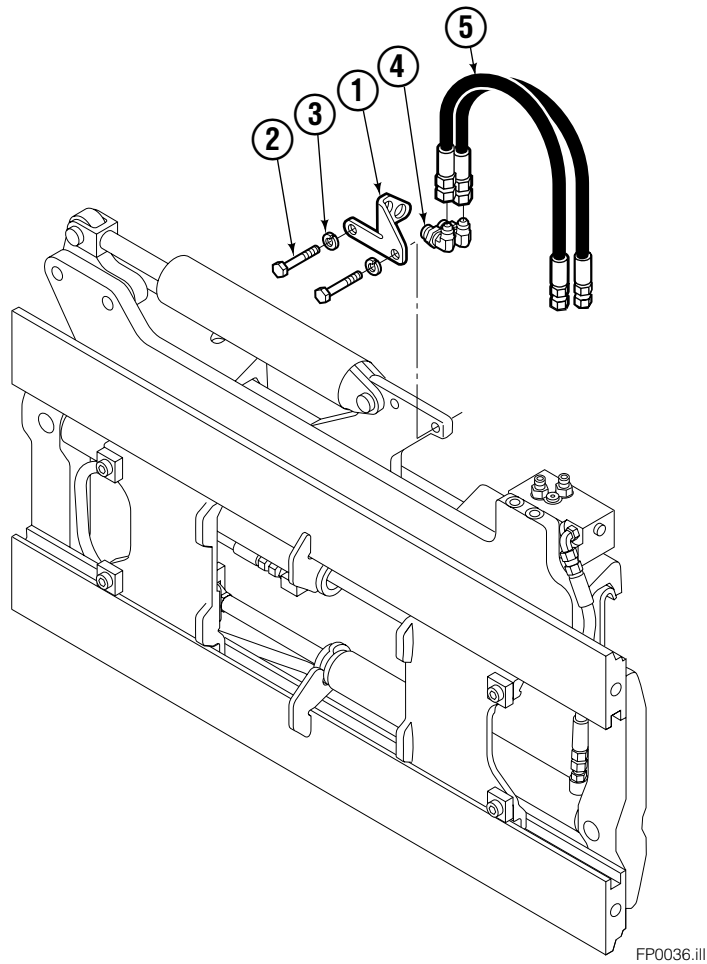

# Standard Installation Group

REF	QTY	PART NO.	DESCRIPTION
		207342	Installation Group
1	1	207314	Bracket
2	2	762899	Capscrew, M10X20-8.8
3	2	681238	Lockwasher
4	2	2453	Fitting, 8-8
5	2	207578	Hose