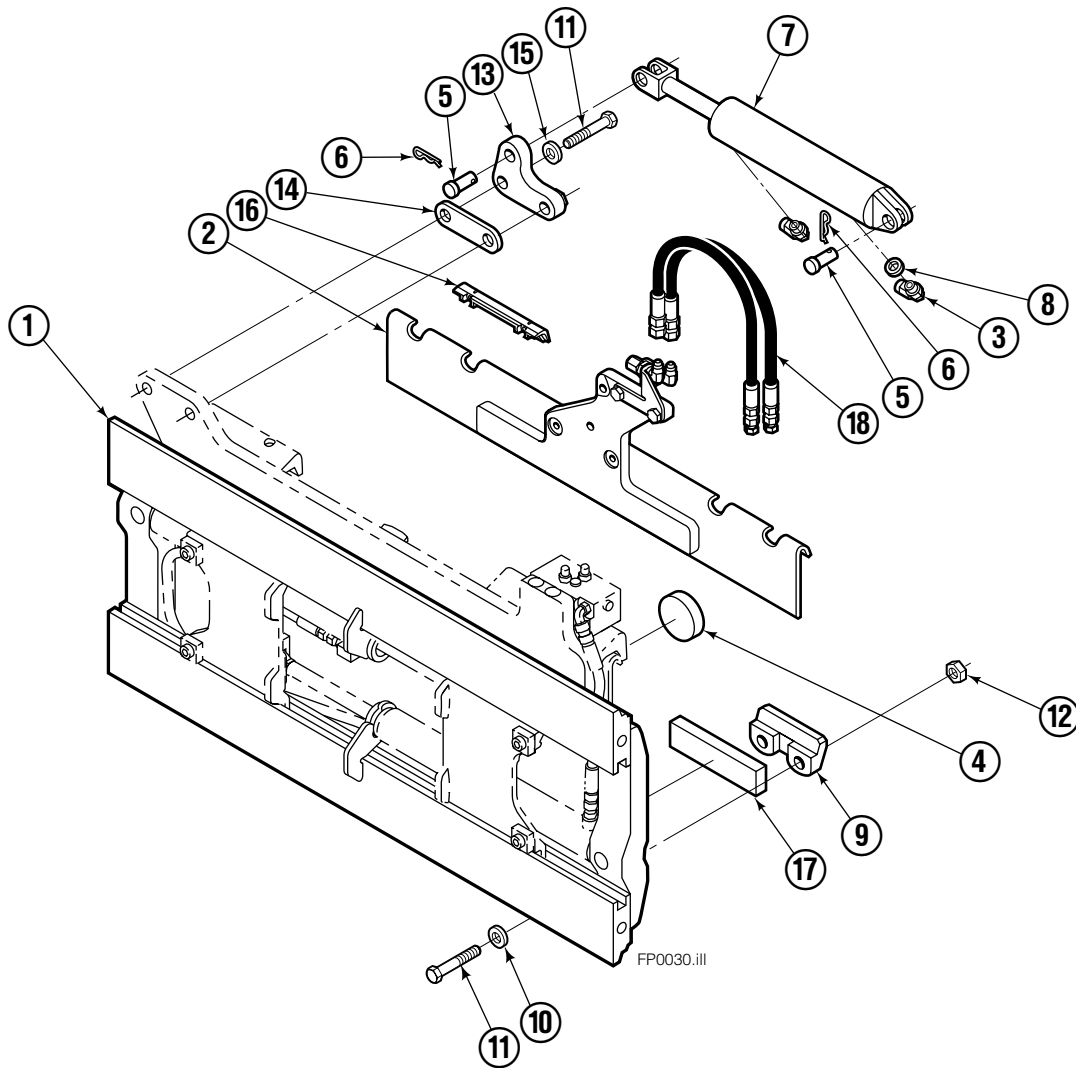

# Mounting Group Sideshifting

55F							
REF	QTY	PART NO.	DESCRIPTION	REF	QTY	PART NO.	DESCRIPTION
		207328	Sideshifting Mounting – 59" ■ ●	10	4	667225	Washer
1	1	3011332	Frame – 59" ■	11	6	766154	Capscrew, M16x2,0x40-8.8
2	1	207186	Anchor Bracket – 59" ■	12	4	678990	Nut
3	2	601676	Fitting, 6-6	13	1	206909	Lug
4	1	206917	Center Bearing – 59" only	14	1	206910	Spacer
5	2	678525	Clevis Pin	15	2	684355	Lockwasher
6	2	672726	Hairpin Cotter	16	2	204187	Upper Bearing
7	1	675548	Cylinder Assembly ◆	17	2	207209	Lower Bearing
8	1	675550	Washer (orifice .085)	18	2	207578	Hose
9	2	204186	Lower Hook				

- Carriage width.
- Includes items 2 through 17.

- ◆ See Cylinder page for parts breakdown.  
Reference: BC-101, SK-5981, 2S-3988.