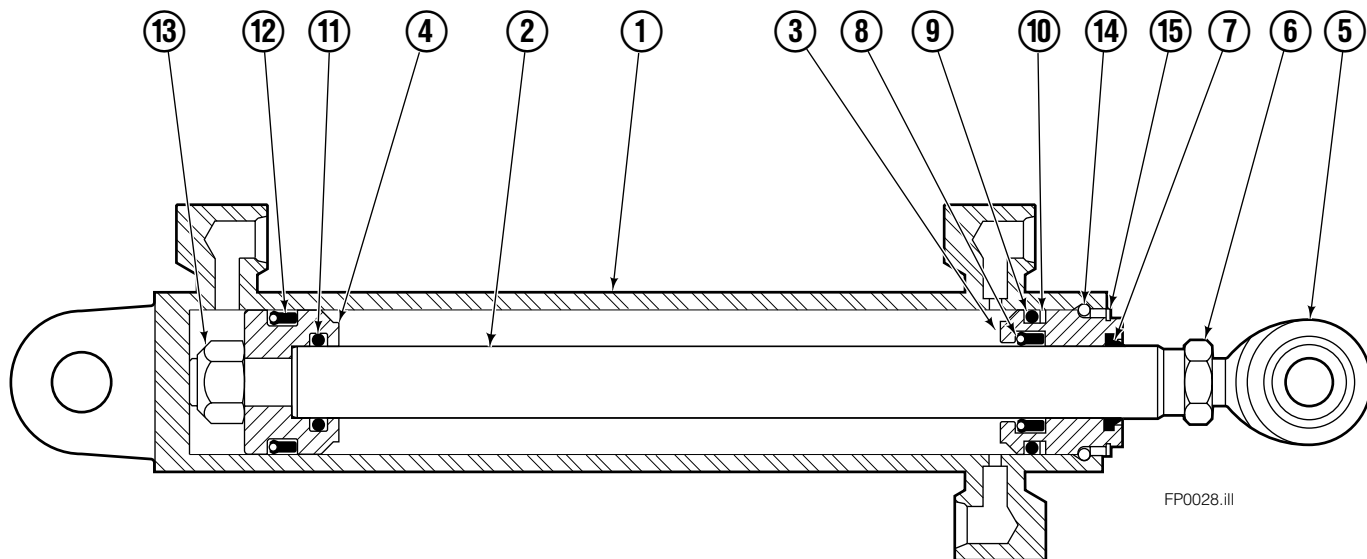

Right Hand Cylinder

55F

REF	QTY	PART NO.	DESCRIPTION
		3012052	Cylinder Assembly
1	1	3012053	Shell
2	1	3012055	Rod
3	1	684644	Retainer
4	1	685665	Piston
●5	1	564193	Rod End
●6	1	5718	Nut
●7	1	636850	Rod Wiper
●8	1	646540	Rod Seal
●9	1	2718	O-Ring
●10	1	615122	Back-up Ring
●11	1	2710	O-Ring
●12	1	633728	Piston Seal
13	1	563462	Piston Nut
14	1	563916	Retaining Ring
15	1	3137	Snap Ring
		684827	Service Kit

● Included in Service Kit 684827.
Ref: S-6138