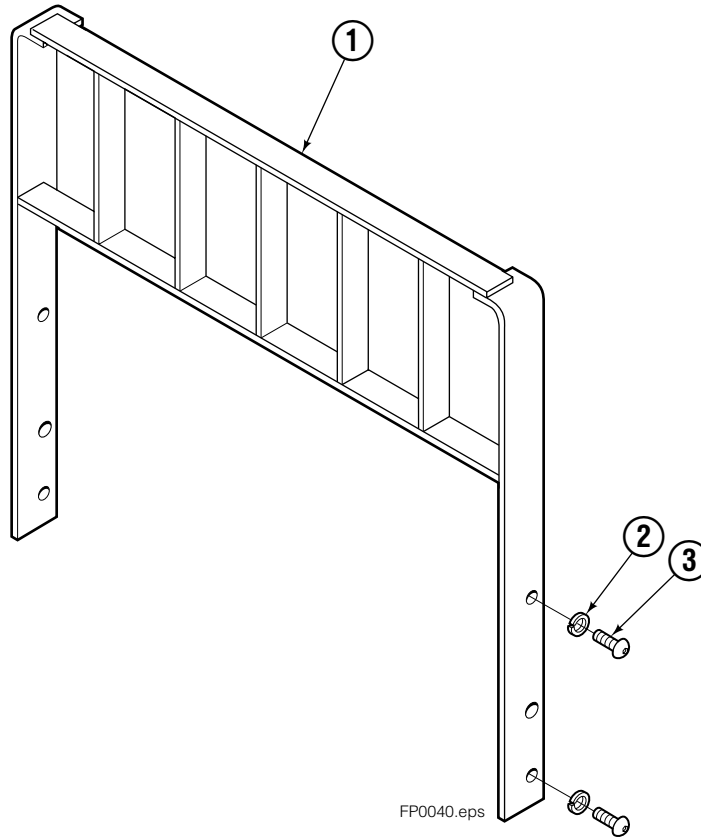

# Backrests

<b>55F</b>			
REF	QTY	PART NO.	DESCRIPTION
1	1	3011334	Backrest-59"x36"■
2	4	684586	Lockwasher
3	4	200173	Capscrew

■ Width by Height.  
Ref: S-3979.

**Do you have questions you need answered right now?** Call your nearest Cascade Parts Department. Visit us online at [www.cascorp.com](http://www.cascorp.com)