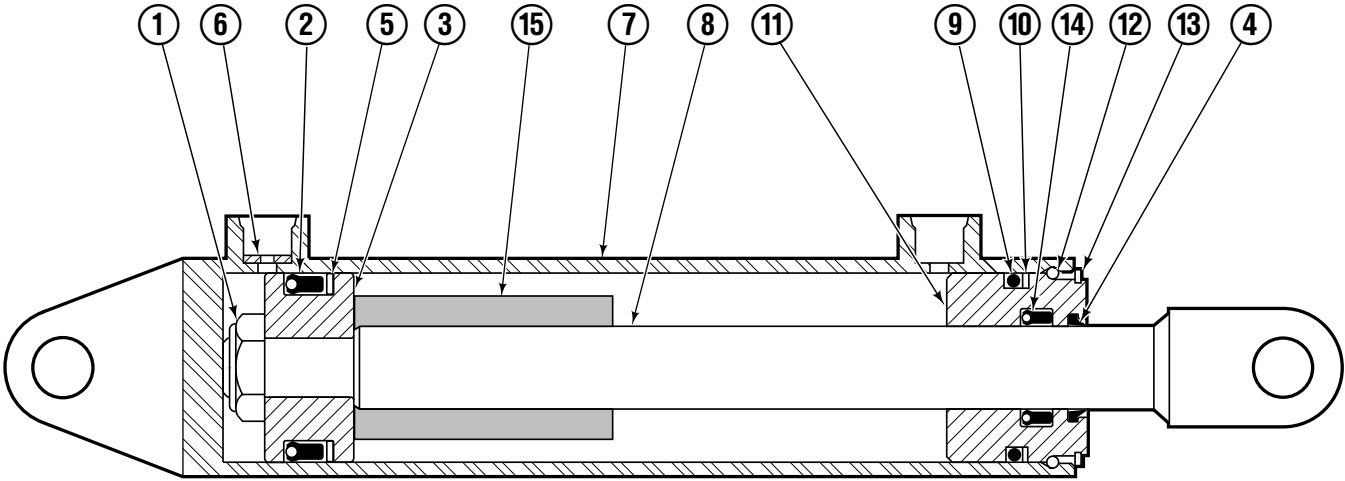

Sideshift Cylinder

FP0079.ill

REF	QTY	PART NO.	DESCRIPTION
		675548	Cylinder Assembly
1	1	553857	Nut
■ 2	1	662452	Seal
3	1	553501	Piston
■ 4	1	636851	Wiper
■ 5	1	638247	Back-up Ring
6	1	675550	Washer (orifice .085)
7	1	675549	Shell
8	1	553449	Rod
■ 9	1	2785	O-Ring
■ 10	1	615128	Back-up Ring
11	1	553500	Retainer
12	1	553856	Retaining Ring
13	1	7202	Snap Ring
■ 14	1	641835	Seal
15	1	---	Spacer
		553861	Service Kit

■ Included in Service Kit 553861.