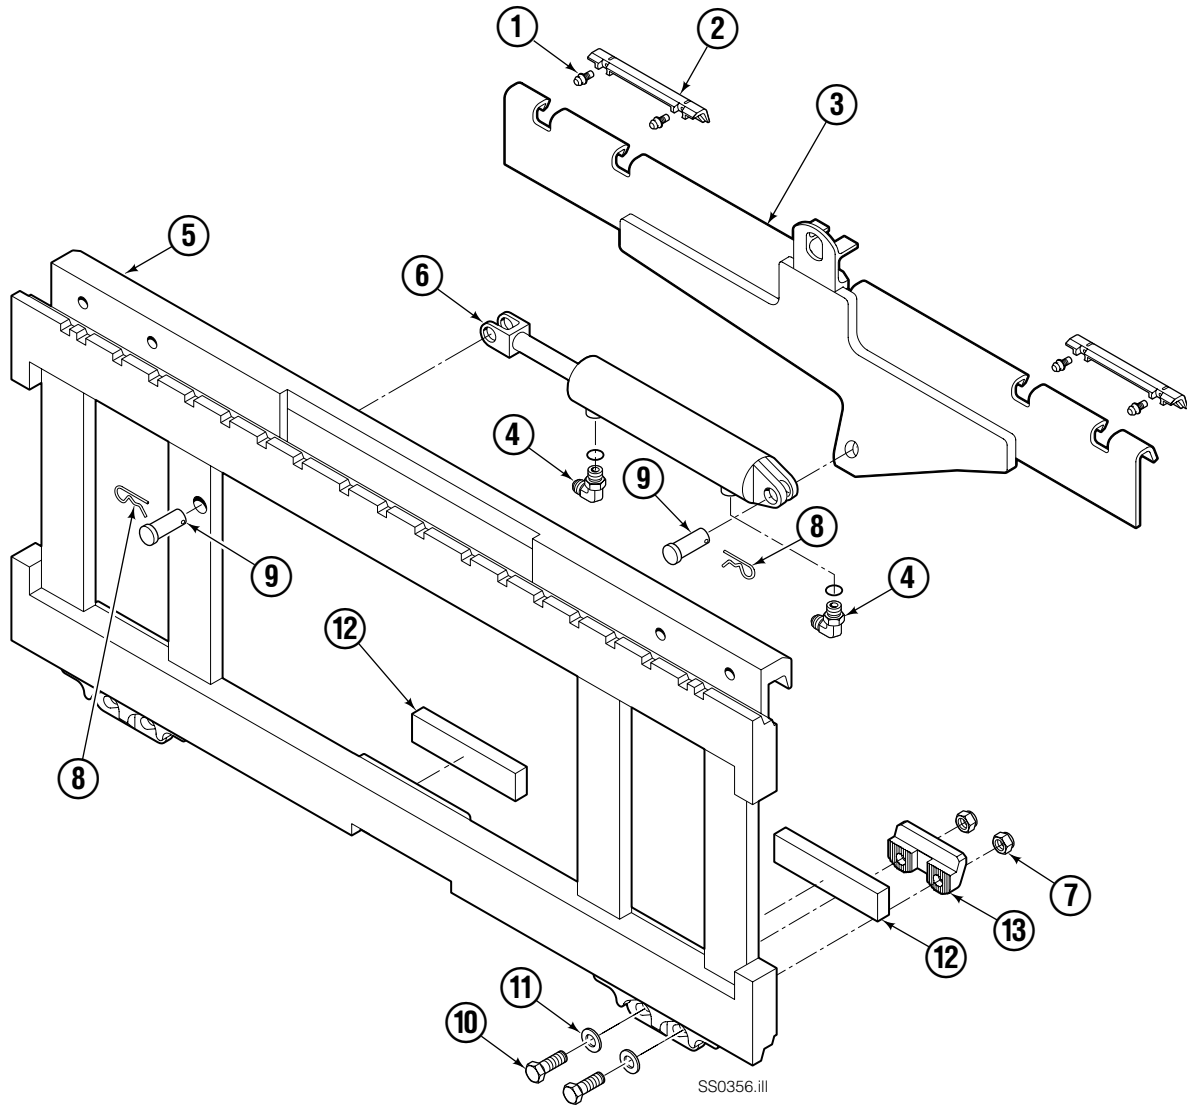

# Safety Decals

120D	
PART NO.	DESCRIPTION
679150	'No Step' Decal
221906	'Pinch Point' Decal

# Sideshifter Group

120D			
REF	QTY	PART NO.	DESCRIPTION
		220720	Sideshift Assembly
1	8	7403	Grease Fitting
2	4	672018	Bearing Segment
3	1	216362	Anchor Bracket
4	2	601676	Fitting, 6-6
5	1	216524	Faceplate ■
6	1	676649	Cylinder Assembly ●
7	4	678990	Nut, M16
8	2	672726	Cotter Pin
9	2	678528	Clevis Pin
10	4	752903	Capscrew, M16 x 45
11	4	667225	Washer
12	3	208350	Lower Bearing
13	2	204186	Lower Hook