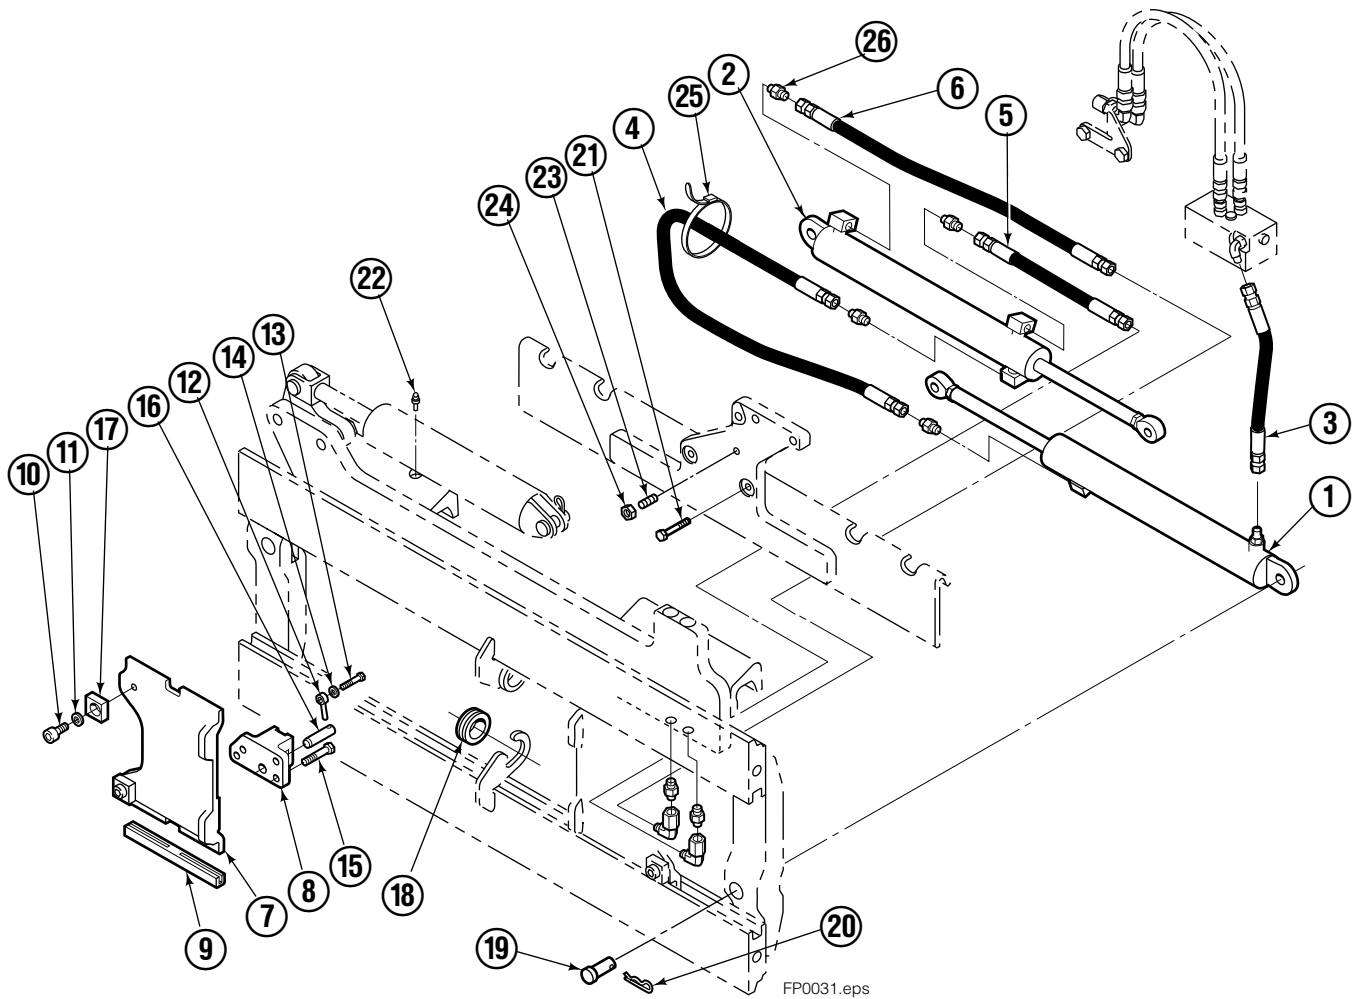

Safety Decals

Part No. 665595
(5) Places

GA0002.ill

FP0033.eps

Mounting Group Sideshifting

Reference:
BC-101
SK-5981
2S-3988

55F							
REF	QTY	PART NO.	DESCRIPTION	REF	QTY	PART NO.	DESCRIPTION
		207328●	Sideshifting Mounting-49" ■	10	4	667225	Washer
1	1	373135	Frame-49" ■	11	6	766154	Capscrew, M16x2,0x40-8.8
2	1	207186	Anchor Bracket-49" ■	12	4	678990	Nut
3	2	601676	Fitting, 6-6	13	1	206909	Lug
4	1	206917	Center Bearing-49" only	14	1	206910	Spacer
5	2	678525	Clevis Pin	15	2	684355	Lockwasher
6	2	672726	Hairpin Cotter	16	2	204187	Upper Bearing
◆7	1	675548	Cylinder Assembly	17	2	207209	Lower Bearing
8	1	675550	Washer (orifice .085)	18	2	207578	Hose
9	2	204186	Lower Hook				

- Carriage width.
- Includes items 2 through 17.
- ◆ See Cylinder page for parts breakdown.

Sideshift Cylinder

FP0079.ill

REF	QTY	PART NO.	DESCRIPTION
		675548	Cylinder Assembly
1	1	553857	Nut
■ 2	1	662452	Seal
3	1	553501	Piston
■ 4	1	636851	Wiper
■ 5	1	638247	Back-up Ring
6	1	675550	Washer (orifice .085)
7	1	675549	Shell
8	1	553449	Rod
■ 9	1	2785	O-Ring
■ 10	1	615128	Back-up Ring
11	1	553500	Retainer
12	1	553856	Retaining Ring
13	1	7202	Snap Ring
■ 14	1	641835	Seal
15	1	---	Spacer
		553861	Service Kit

■ Included in Service Kit 553861.

Hydraulic/Fork Group

Reference:
BC-101
SK-5981

55F

REF	QTY	PART NO.	DESCRIPTION	REF	QTY	PART NO.	DESCRIPTION
		●207222	Hydraulic Group-49" ■	13	2	763169	Capscrew
		□206912	Fork Group	14	2	680217	Lockwasher
◆1	1	583945	Cylinder Assembly L. H. 49" ■	15	8	206924	Capscrew
▼2	1	583953	Cylinder Assembly R. H. 49" ■	16	2	206925	Pin
3	1	207298	Hose-49" ■	17	4	207552	Block
4	1	207570	Hose-49" ■	18	2	206916	Grommet
5	1	207565	Hose	19	2	206926	Clevis Pin
6	1	207571	Hose-49" ■	20	2	207210	Hairpin Cotter
7	2	207208	Fork Carrier	21	2	768551	Capscrew
8	2	206914	Lug	22	2	7403	Grease Fitting
9	4	206915	Bearing	23	1	768753	Setscrew
10	4	206922	Capscrew	24	1	207211	Jam Nut
11	4	678991	Lockwasher	25	1	200008	Cable Tie
12	2	206923	Eyebolt	26	6	617915	Fitting, 4-4