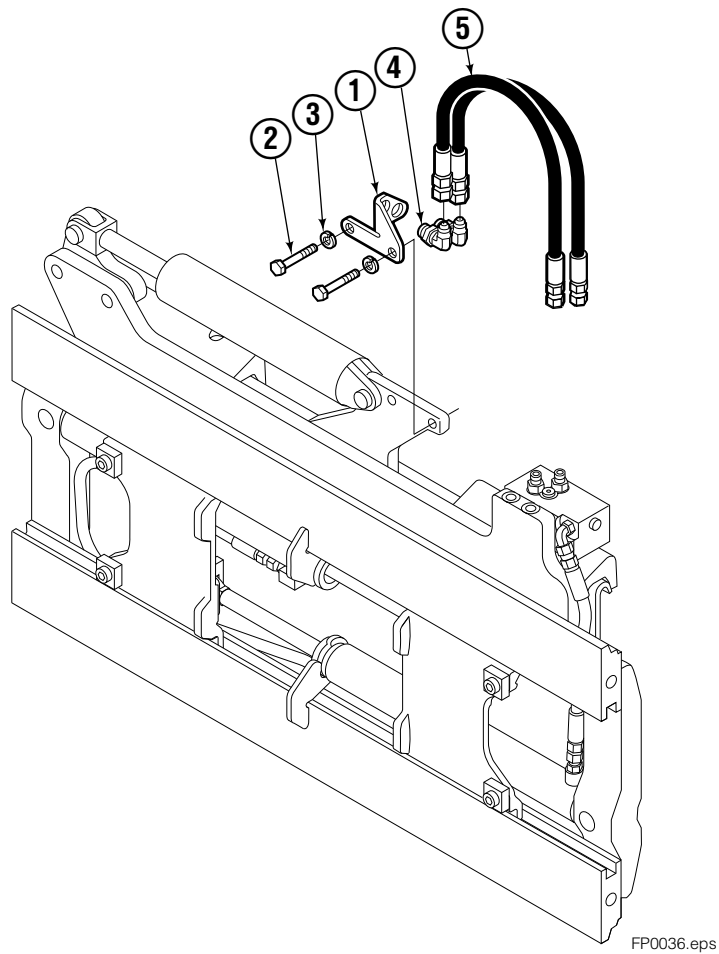

Flow Divider Group

FP0035.eps

55F			
REF	QTY	PART NO.	DESCRIPTION
		206921	Flow Divider Group
1	1	■ 206919	Valve
2	1	206918	Valve Body
3	1	207301	Cartridge-Combiner
4	2	663694	Fitting, 3
5	2	617915	Fitting, 4-4
6	1	617917	Fitting, 4-4
7	1	679992	Service Kit
8	3	685105	Capscrew
9	3	678993	Lockwasher
10	2	207300	O-Ring
11	6	617915	Fitting, 4-4
12	2	617641	Fitting, 4-4
13	2	609234	Fitting, 4-4
14	1	617916	Fitting, 4-4

■ Includes items 1 through 7.

Standard Installation Group

REF	QTY	PART NO.	DESCRIPTION
		207342	Installation Group
1	1	207314	Bracket
2	2	762899	Capscrew, M10X20-8.8
3	2	681238	Lockwasher
4	2	2453	Fitting, 8-8
5	2	207578	Hose