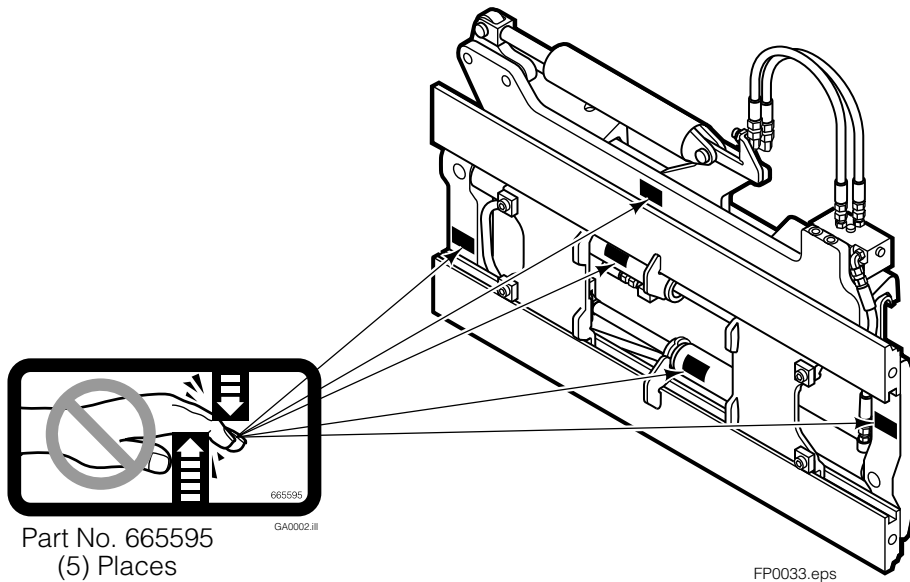

Safety Decals

Part No. 665595
(5) Places

GA0002.ill

FP0033.eps

Mounting Group Sideshifting

Reference:
BC-101
SK-5981
2S-3988

55F							
REF	QTY	PART NO.	DESCRIPTION	REF	QTY	PART NO.	DESCRIPTION
		207328●	Sideshifting Mounting-49" ■	10	4	667225	Washer
1	1	373135	Frame-49" ■	11	6	766154	Capscrew, M16x2,0x40-8.8
2	1	207186	Anchor Bracket-49" ■	12	4	678990	Nut
3	2	601676	Fitting, 6-6	13	1	206909	Lug
4	1	206917	Center Bearing-49" only	14	1	206910	Spacer
5	2	678525	Clevis Pin	15	2	684355	Lockwasher
6	2	672726	Hairpin Cotter	16	2	204187	Upper Bearing
◆7	1	675548	Cylinder Assembly	17	2	207209	Lower Bearing
8	1	675550	Washer (orifice .085)	18	2	207578	Hose
9	2	204186	Lower Hook				