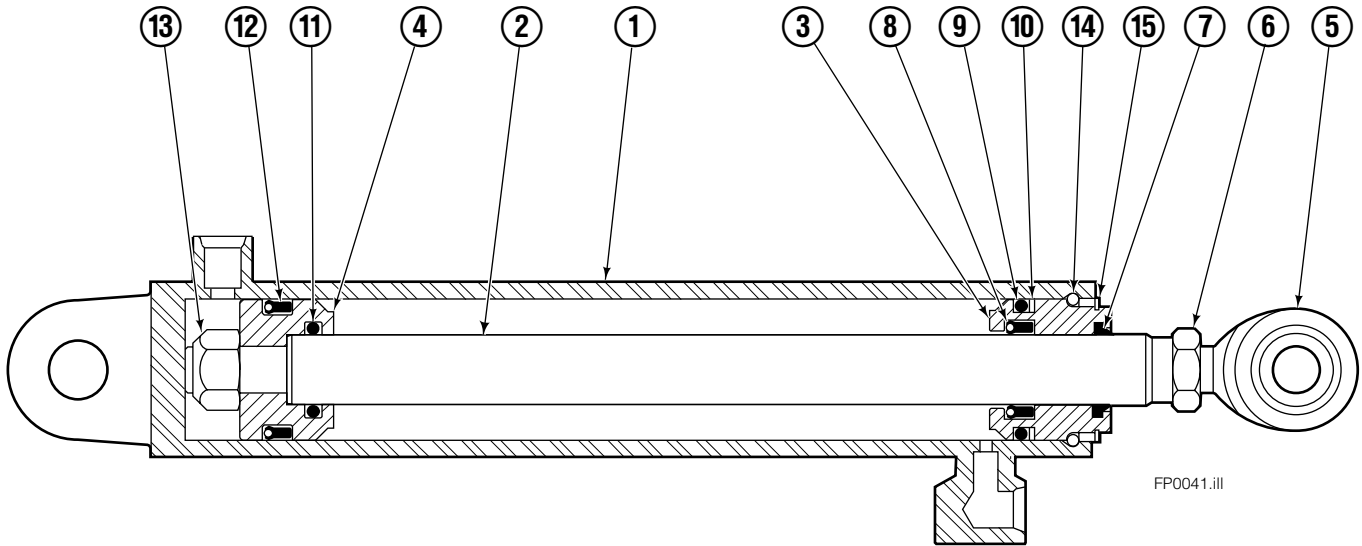

- Carriage width.
- Includes items 2 through 17.
- ◆ See Cylinder page for parts breakdown.

Sideshift Cylinder

FP0079.ill

REF	QTY	PART NO.	DESCRIPTION
		675548	Cylinder Assembly
1	1	553857	Nut
■ 2	1	662452	Seal
3	1	553501	Piston
■ 4	1	636851	Wiper
■ 5	1	638247	Back-up Ring
6	1	675550	Washer (orifice .085)
7	1	675549	Shell
8	1	553449	Rod
■ 9	1	2785	O-Ring
■ 10	1	615128	Back-up Ring
11	1	553500	Retainer
12	1	553856	Retaining Ring
13	1	7202	Snap Ring
■ 14	1	641835	Seal
15	1	---	Spacer
		553861	Service Kit

■ Included in Service Kit 553861.

Hydraulic/Fork Group

Reference:
BC-101
SK-5981

55F

REF	QTY	PART NO.	DESCRIPTION	REF	QTY	PART NO.	DESCRIPTION
		●207222	Hydraulic Group-49" ■	13	2	763169	Capscrew
		□206912	Fork Group	14	2	680217	Lockwasher
◆1	1	583945	Cylinder Assembly L. H. 49" ■	15	8	206924	Capscrew
▼2	1	583953	Cylinder Assembly R. H. 49" ■	16	2	206925	Pin
3	1	207298	Hose-49" ■	17	4	207552	Block
4	1	207570	Hose-49" ■	18	2	206916	Grommet
5	1	207565	Hose	19	2	206926	Clevis Pin
6	1	207571	Hose-49" ■	20	2	207210	Hairpin Cotter
7	2	207208	Fork Carrier	21	2	768551	Capscrew
8	2	206914	Lug	22	2	7403	Grease Fitting
9	4	206915	Bearing	23	1	768753	Setscrew
10	4	206922	Capscrew	24	1	207211	Jam Nut
11	4	678991	Lockwasher	25	1	200008	Cable Tie
12	2	206923	Eyebolt	26	6	617915	Fitting, 4-4

- Carriage width.
- ◆ See L.H. Cylinder page for parts breakdown.
- ▼ See R.H. Cylinder page for parts breakdown.

- Includes items 1 through 6.
- Includes items 7 through 26.

Left Hand Cylinder

55F			
REF	QTY	PART NO.	DESCRIPTION
		583945	Cylinder Assembly
1	1	564170	Shell
2	1	564186	Rod
3	1	685664	Retainer
4	1	685665	Piston
5	1	564193	● Rod End
6	1	5718	● Nut
7	1	636850	● Rod Wiper
8	1	646540	● Rod Seal
9	1	2718	● O-Ring
10	1	615122	● Back-up Ring
11	1	2710	● O-Ring
12	1	663728	● Piston Seal
13	1	563462	Piston Nut
14	1	563916	Retaining Ring
15	1	3137	Snap Ring
		684827	Service Kit