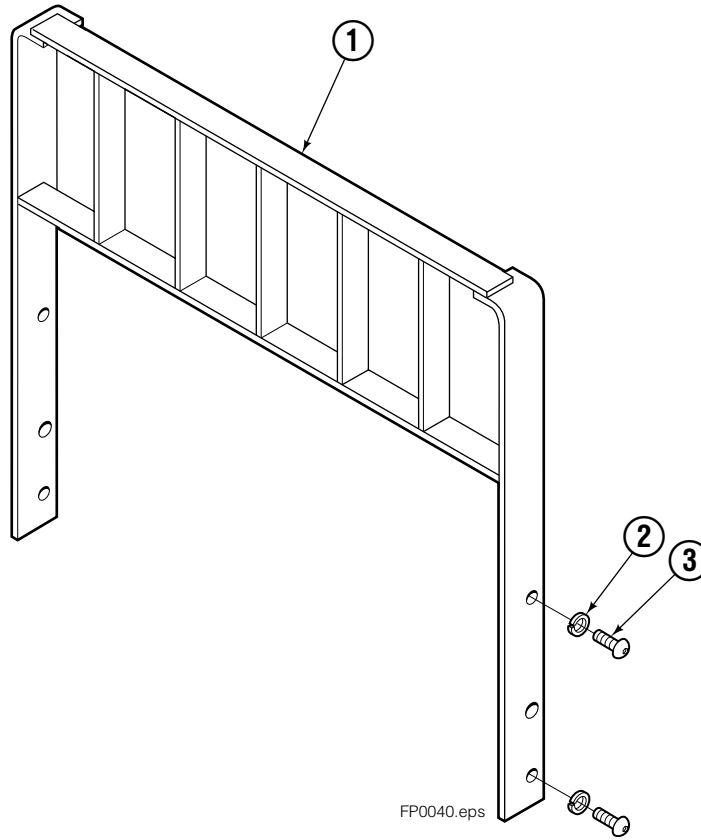

Backrests

55F			
REF	QTY	PART NO.	DESCRIPTION
1	1	207134	Backrest-49"x48" ■
2	4	684586	Lockwasher
3	4	200173	Capscrew

■ Width by Height.
Ref: 3S-3979.