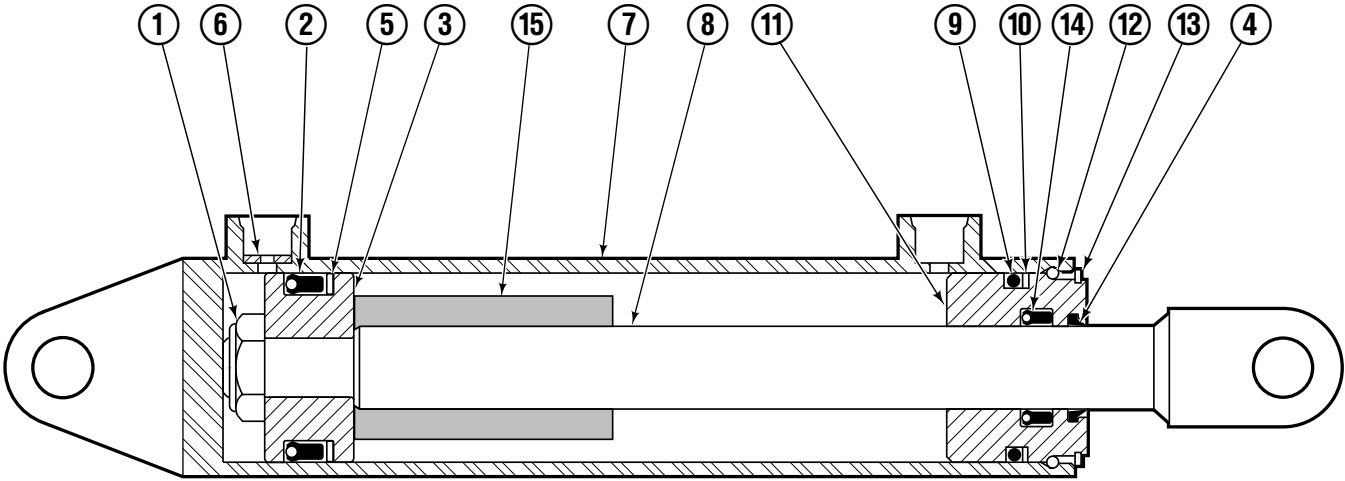

Safety Decals

Part No. 665595
(5) Places

GA0002.ill

FP0033.eps

Mounting Group Sideshifting

Reference:
BC-101
SK-5981
2S-3988

55F							
REF	QTY	PART NO.	DESCRIPTION	REF	QTY	PART NO.	DESCRIPTION
		207328●	Sideshifting Mounting-49" ■	10	4	667225	Washer
1	1	373135	Frame-49" ■	11	6	766154	Capscrew, M16x2,0x40-8.8
2	1	207186	Anchor Bracket-49" ■	12	4	678990	Nut
3	2	601676	Fitting, 6-6	13	1	206909	Lug
4	1	206917	Center Bearing-49" only	14	1	206910	Spacer
5	2	678525	Clevis Pin	15	2	684355	Lockwasher
6	2	672726	Hairpin Cotter	16	2	204187	Upper Bearing
◆7	1	675548	Cylinder Assembly	17	2	207209	Lower Bearing
8	1	675550	Washer (orifice .085)	18	2	207578	Hose
9	2	204186	Lower Hook				

- Carriage width.
- Includes items 2 through 17.
- ◆ See Cylinder page for parts breakdown.

Sideshift Cylinder

FP0079.ill

REF	QTY	PART NO.	DESCRIPTION
		675548	Cylinder Assembly
1	1	553857	Nut
■ 2	1	662452	Seal
3	1	553501	Piston
■ 4	1	636851	Wiper
■ 5	1	638247	Back-up Ring
6	1	675550	Washer (orifice .085)
7	1	675549	Shell
8	1	553449	Rod
■ 9	1	2785	O-Ring
■ 10	1	615128	Back-up Ring
11	1	553500	Retainer
12	1	553856	Retaining Ring
13	1	7202	Snap Ring
■ 14	1	641835	Seal
15	1	---	Spacer
		553861	Service Kit