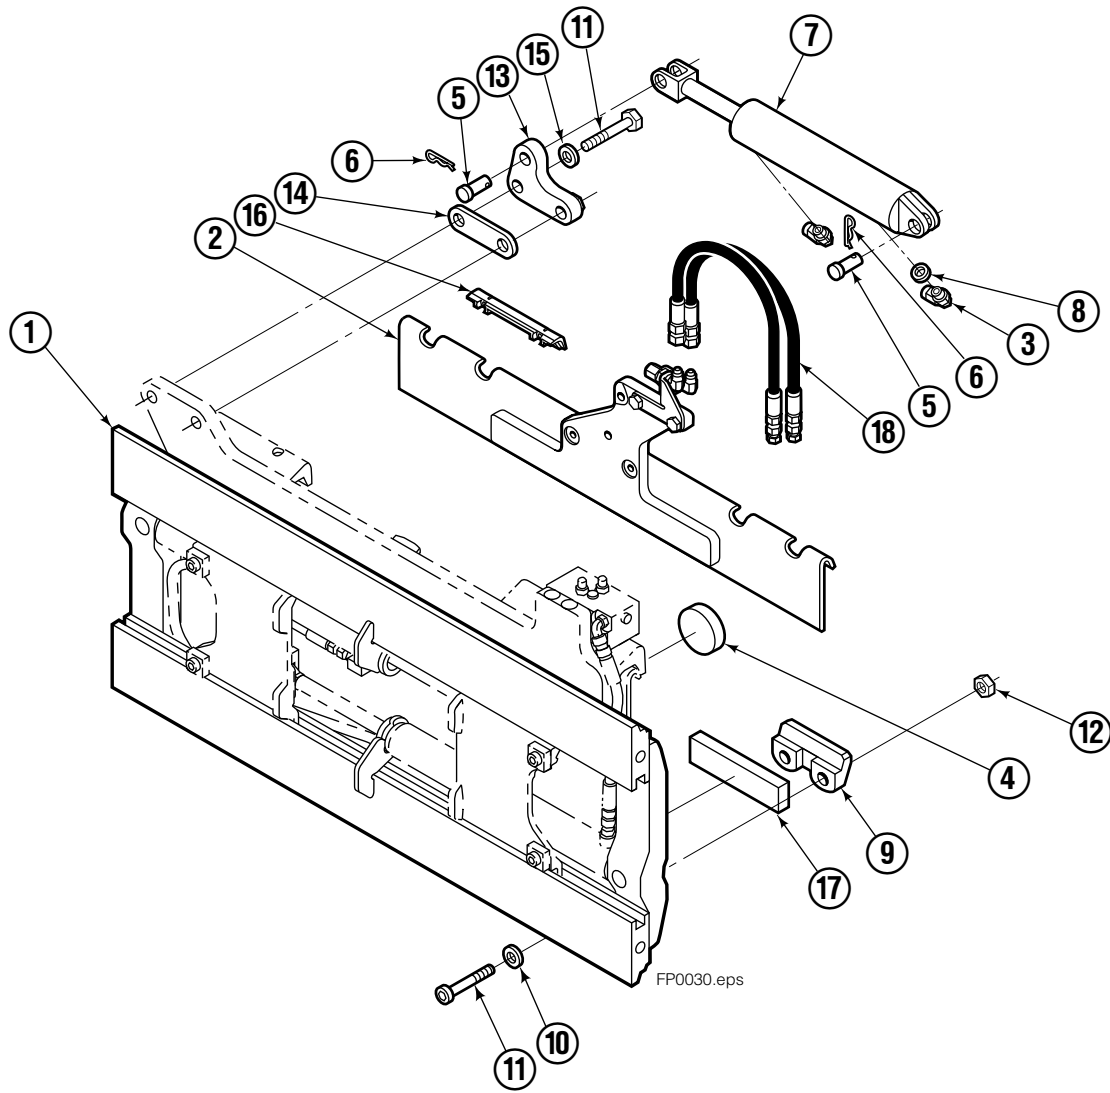

Safety Decals

Part No. 665595
(5) Places

GA0002.ill

FP0033.eps

Mounting Group Sideshifting

Reference:
BC-101
SK-5981
2S-3988

55F							
REF	QTY	PART NO.	DESCRIPTION	REF	QTY	PART NO.	DESCRIPTION
		207328●	Sideshifting Mounting-49" ■	10	4	667225	Washer
1	1	373135	Frame-49" ■	11	6	766154	Capscrew, M16x2,0x40-8.8
2	1	207186	Anchor Bracket-49" ■	12	4	678990	Nut
3	2	601676	Fitting, 6-6	13	1	206909	Lug
4	1	206917	Center Bearing-49" only	14	1	206910	Spacer
5	2	678525	Clevis Pin	15	2	684355	Lockwasher
6	2	672726	Hairpin Cotter	16	2	204187	Upper Bearing
◆7	1	675548	Cylinder Assembly	17	2	207209	Lower Bearing
8	1	675550	Washer (orifice .085)	18	2	207578	Hose
9	2	204186	Lower Hook				

- Carriage width.
- Includes items 2 through 17.
- ◆ See Cylinder page for parts breakdown.

Sideshift Cylinder

FP0079.ill

REF	QTY	PART NO.	DESCRIPTION
		675548	Cylinder Assembly
1	1	553857	Nut
■ 2	1	662452	Seal
3	1	553501	Piston
■ 4	1	636851	Wiper
■ 5	1	638247	Back-up Ring
6	1	675550	Washer (orifice .085)
7	1	675549	Shell
8	1	553449	Rod
■ 9	1	2785	O-Ring
■ 10	1	615128	Back-up Ring
11	1	553500	Retainer
12	1	553856	Retaining Ring
13	1	7202	Snap Ring
■ 14	1	641835	Seal
15	1	---	Spacer
		553861	Service Kit

■ Included in Service Kit 553861.

Hydraulic/Fork Group

Reference:
BC-101
SK-5981

55F

REF	QTY	PART NO.	DESCRIPTION	REF	QTY	PART NO.	DESCRIPTION
		●207222	Hydraulic Group-49" ■	13	2	763169	Capscrew
		□206912	Fork Group	14	2	680217	Lockwasher
◆1	1	583945	Cylinder Assembly L. H. 49" ■	15	8	206924	Capscrew
▼2	1	583953	Cylinder Assembly R. H. 49" ■	16	2	206925	Pin
3	1	207298	Hose-49" ■	17	4	207552	Block
4	1	207570	Hose-49" ■	18	2	206916	Grommet
5	1	207565	Hose	19	2	206926	Clevis Pin
6	1	207571	Hose-49" ■	20	2	207210	Hairpin Cotter
7	2	207208	Fork Carrier	21	2	768551	Capscrew
8	2	206914	Lug	22	2	7403	Grease Fitting
9	4	206915	Bearing	23	1	768753	Setscrew
10	4	206922	Capscrew	24	1	207211	Jam Nut
11	4	678991	Lockwasher	25	1	200008	Cable Tie
12	2	206923	Eyebolt	26	6	617915	Fitting, 4-4