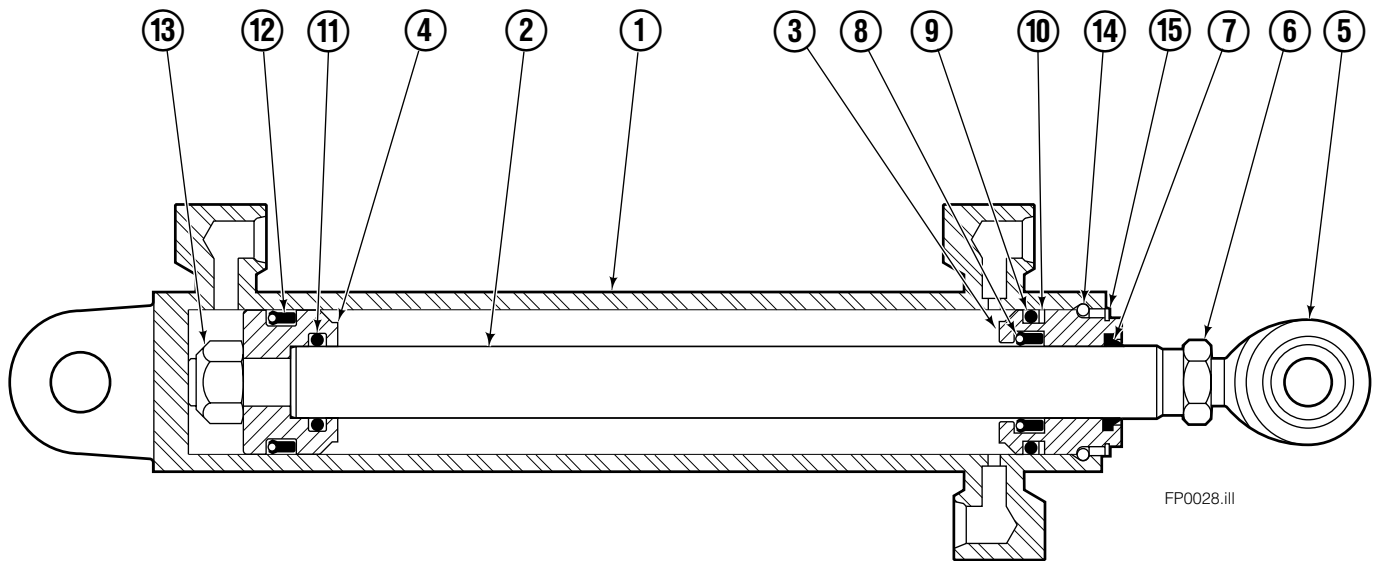

■ Carriage width.

● Included in Service Kit 684827.

Reference: 2-6140, 2-6141.

Right Hand Cylinder

FP0028.iii

55F			
REF	QTY	PART NO.	DESCRIPTION
		583952	Cylinder Assembly – 41" ■
1	1	564177	Shell – 41" ■
2	1	564185	Rod – 41" ■
3	1	685664	Retainer
4	1	685665	Piston
5	1	564193	● Rod End
6	1	5718	● Nut
7	1	636850	● Rod Wiper
8	1	646540	● Rod Seal
9	1	2718	● O-Ring
10	1	615122	● Back-up Ring
11	1	2710	● O-Ring
12	1	663728	● Piston Seal
13	1	563462	Piston Nut
14	1	563916	Retaining Ring
15	1	3137	Snap Ring
		684827	Service Kit