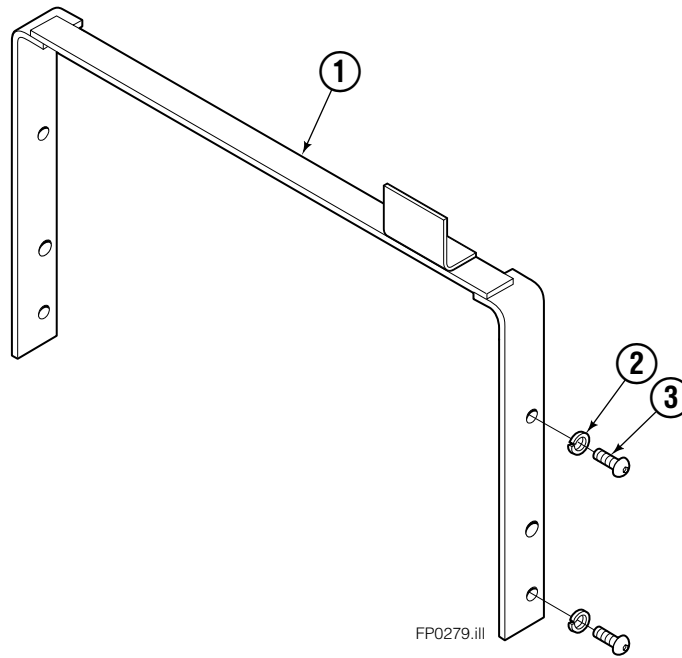

■ Carriage width.

● Included in Service Kit 684827.

Reference: 2-6140, 2-6141.

Right Hand Cylinder

FP0028.iii

55F			
REF	QTY	PART NO.	DESCRIPTION
		583952	Cylinder Assembly – 41" ■
1	1	564177	Shell – 41" ■
2	1	564185	Rod – 41" ■
3	1	685664	Retainer
4	1	685665	Piston
5	1	564193	● Rod End
6	1	5718	● Nut
7	1	636850	● Rod Wiper
8	1	646540	● Rod Seal
9	1	2718	● O-Ring
10	1	615122	● Back-up Ring
11	1	2710	● O-Ring
12	1	663728	● Piston Seal
13	1	563462	Piston Nut
14	1	563916	Retaining Ring
15	1	3137	Snap Ring
		684827	Service Kit

■ Carriage width.

● Included in Service Kit 684827.

Reference: S-6138, S-6139.

Backrest

REF	QTY	PART NO.	DESCRIPTION
1	1	3007432	Backrest – 41 in. x 27 in. ■
2	4	684586	Lockwasher
3	4	200173	Capscrew

■ Width by Height.