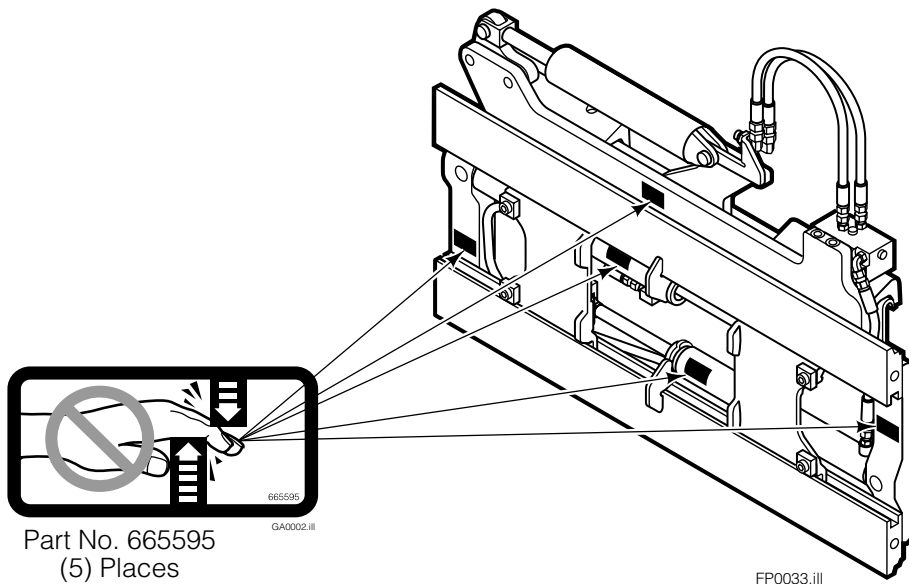

Safety Decals

Mounting Group Sideshifting

Reference:
BC-101
SK-5981
2S-3988

55F							
REF	QTY	PART NO.	DESCRIPTION	REF	QTY	PART NO.	DESCRIPTION
	●	377245	Sideshifting Mounting-41" ■	10	4	667225	Washer
1	1	397075	Frame-41" ■	11	6	766154	Capscrew, M16x2,0x40-8.8
2	1	377025	Anchor Bracket-41" ■	12	4	678990	Nut
3	2	601676	Fitting, 6-6	13	1	206909	Lug
4	1	—	Center Bearing-49" only	14	1	206910	Spacer
5	2	678525	Clevis Pin	15	2	684355	Lockwasher
6	2	672726	Hairpin Cotter	16	2	204187	Upper Bearing
7	1	675548	Cylinder Assembly ◆	17	2	207209	Lower Bearing
8	1	675550	Washer (orifice .085)	18	2	207578	Hose
9	2	204186	Lower Hook				