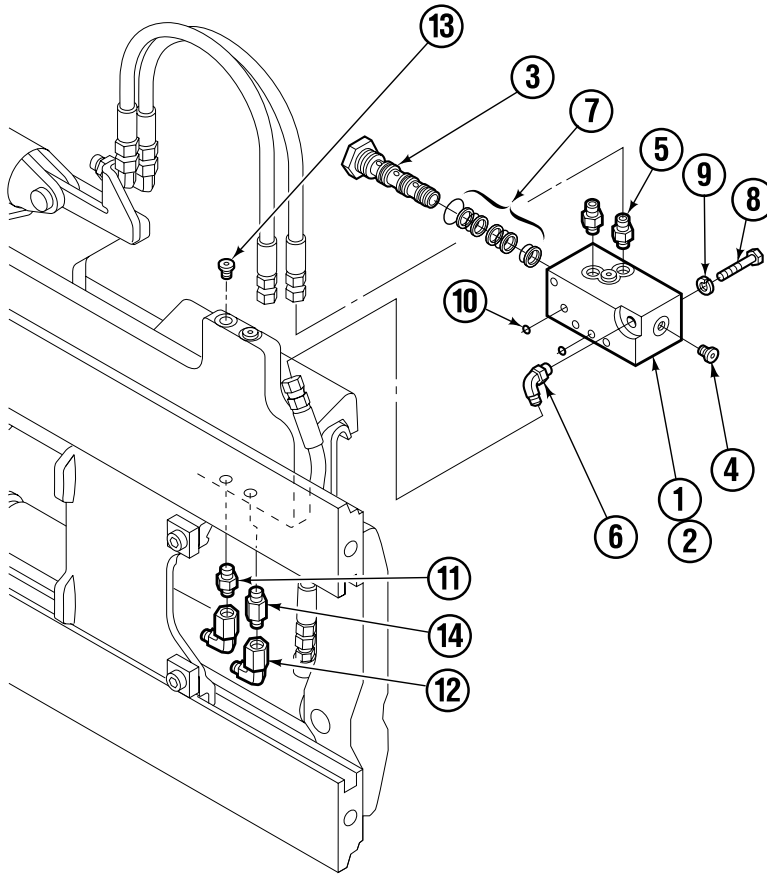

■ Carriage width.

● Included in Service Kit 684827.

Reference: 2-6140, 2-6141.

Right Hand Cylinder

FP0028.iii

55F			
REF	QTY	PART NO.	DESCRIPTION
		583952	Cylinder Assembly – 41" ■
1	1	564177	Shell – 41" ■
2	1	564185	Rod – 41" ■
3	1	685664	Retainer
4	1	685665	Piston
5	1	564193	● Rod End
6	1	5718	● Nut
7	1	636850	● Rod Wiper
8	1	646540	● Rod Seal
9	1	2718	● O-Ring
10	1	615122	● Back-up Ring
11	1	2710	● O-Ring
12	1	663728	● Piston Seal
13	1	563462	Piston Nut
14	1	563916	Retaining Ring
15	1	3137	Snap Ring
		684827	Service Kit

■ Carriage width.

● Included in Service Kit 684827.

Reference: S-6138, S-6139.

Backrest

REF	QTY	PART NO.	DESCRIPTION
1	1	3007432	Backrest – 41 in. x 27 in. ■
2	4	684586	Lockwasher
3	4	200173	Capscrew

■ Width by Height.

Reference: S-3979, S-8361.

Flow Divider Group

FP0035.iii

55F			
REF	QTY	PART NO.	DESCRIPTION
		206921	Flow Divider Group
1	1	206919	Valve ■
2	1	206918	Valve Body
3	1	207301	Cartridge-Combiner
4	2	663694	Fitting, 3
5	2	617915	Fitting, 4-4
6	1	617917	Fitting, 4-4
7	1	679992	Service Kit
8	3	685105	Capscrew
9	3	678993	Lockwasher
10	2	207300	O-Ring
11	6	617915	Fitting, 4-4
12	2	617641	Fitting, 4-4
13	2	609234	Fitting, 4-4
14	1	617916	Fitting, 4-4

■ Includes items 1 through 7.

Standard Installation Group

REF	QTY	PART NO.	DESCRIPTION
		207342	Installation Group
1	1	207314	Bracket
2	2	762899	Capscrew, M10X20-8.8
3	2	681238	Lockwasher
4	2	2453	Fitting, 8-8
5	2	207578	Hose