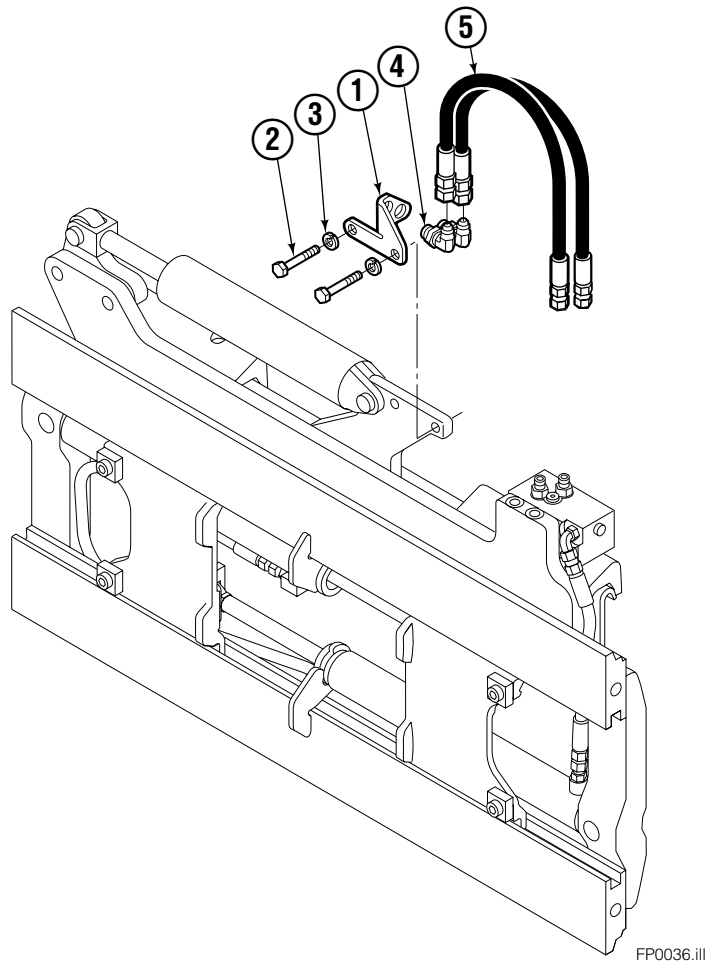

■ Carriage width.

● Included in Service Kit 684827.

Reference: S-6138, S-6139.

Backrest

REF	QTY	PART NO.	DESCRIPTION
1	1	3007432	Backrest – 41 in. x 27 in. ■
2	4	684586	Lockwasher
3	4	200173	Capscrew

■ Width by Height.

Reference: S-3979, S-8361.

Flow Divider Group

FP0035.iii

55F			
REF	QTY	PART NO.	DESCRIPTION
		206921	Flow Divider Group
1	1	206919	Valve ■
2	1	206918	Valve Body
3	1	207301	Cartridge-Combiner
4	2	663694	Fitting, 3
5	2	617915	Fitting, 4-4
6	1	617917	Fitting, 4-4
7	1	679992	Service Kit
8	3	685105	Capscrew
9	3	678993	Lockwasher
10	2	207300	O-Ring
11	6	617915	Fitting, 4-4
12	2	617641	Fitting, 4-4
13	2	609234	Fitting, 4-4
14	1	617916	Fitting, 4-4

■ Includes items 1 through 7.

Standard Installation Group

REF	QTY	PART NO.	DESCRIPTION
		207342	Installation Group
1	1	207314	Bracket
2	2	762899	Capscrew, M10X20-8.8
3	2	681238	Lockwasher
4	2	2453	Fitting, 8-8
5	2	207578	Hose