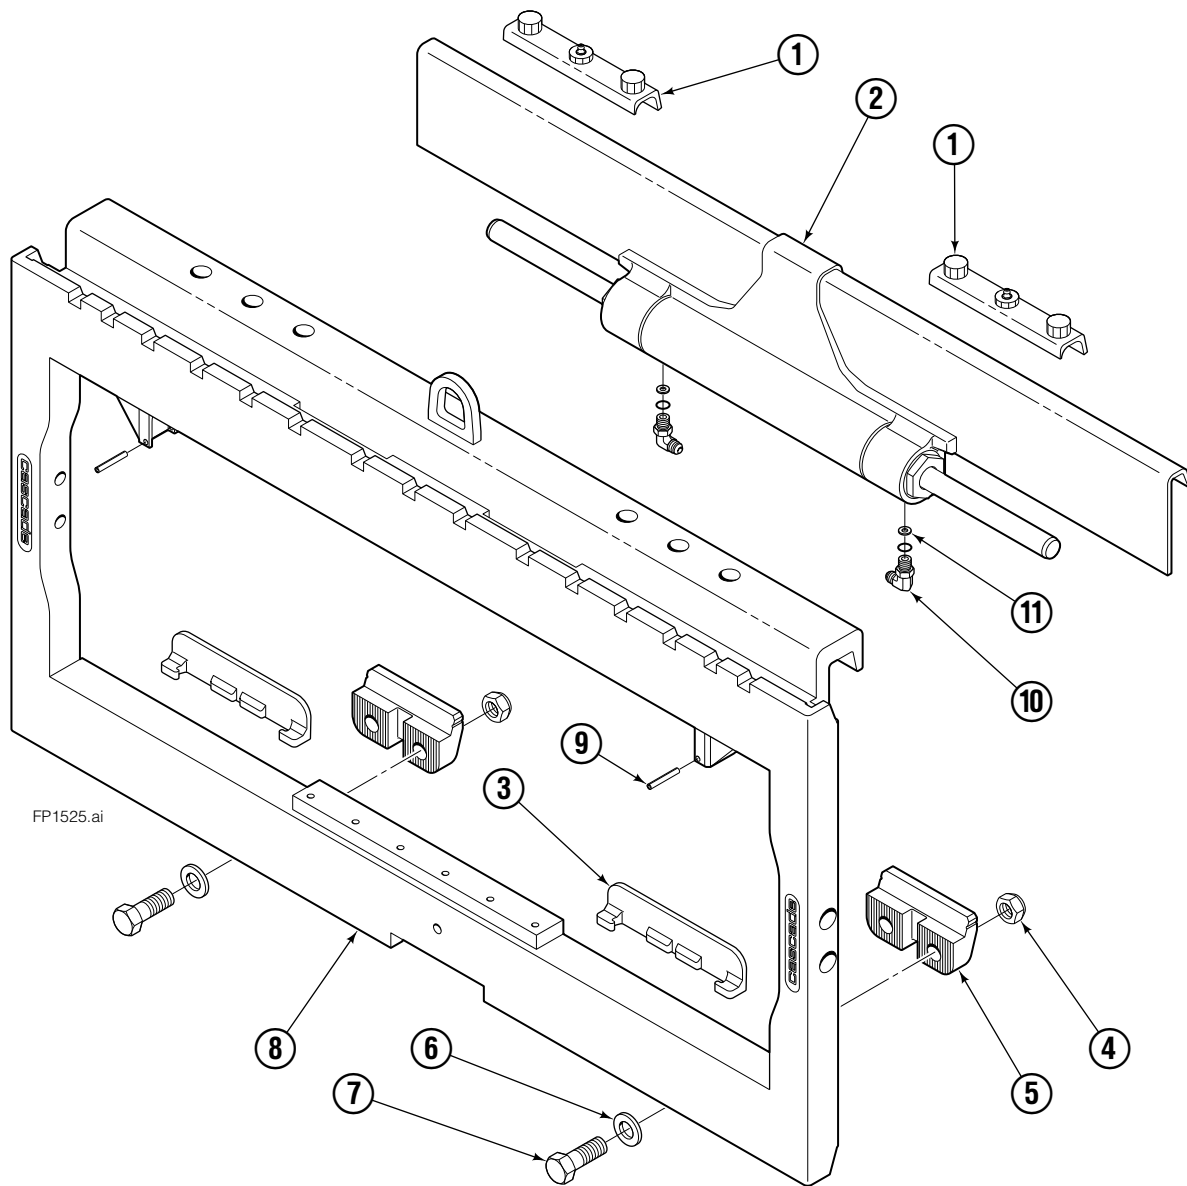

Fork Positioner Assembly

Items that vary by width

120K/150K			
ASSEMBLY PART NO.	REF. NO. 1 ★ CYLINDER SHELL QTY 2	REF. NO. 2 ★ CYLINDER ROD QTY 2	REF. NO. 3 TUBE QTY 2
6804631	6804627	6804629	6804630

REF	QTY	PART NO.	DESCRIPTION
		6069312	Common Parts Group
4	1	6059224	Manifold
5	2	6059395	◆ Fork Carrier, Inner, 122/150/180 mm Fork
6	2	6059301	Fork Carrier, Outer
7	2	424115	Grease Fitting
8	2	6059267	Cylinder Head End
9	2	6042658	Restrictor Fitting
10	4	6059383	Shim
11	2	6059219	Cylinder Retainer
12	8	6059580	O-Ring, Retainer OD ✘
13	2	562132	Rod Seal, Retainer ✘
14	2	562131	Rod Wiper, Retainer ✘
15	4	6059382	Half-Ring Keeper
16	2	6059421	Piston Wear Ring ✘
17	2	6059422	Piston Seal ✘
18	4	6059419	Bearing, Composite
19	4	6059584	Wiper
20	2	6059459	Rod Retainer Plug
21	4	6405531	Capscrew, M12 x 160
22	2	6043332	Fitting, M10 to No.4 JIC ●
23	4	6042689	Fitting, M10 to EO-2 Tube
24	4	769577	Capscrew, M16 x 50 ■
25	4	678992	Lockwasher, M16 ■
26	4	767615	◆ Capscrew, M10 x 25
27	2	6059397	◆ Spacer Bar
28	2	—	Rod Spacer
29	2	8100527	Piston Spacer

★ If cylinder shell or rod needs replacing due to bending damage, order complete Fork Positioner Assembly.

◆ Included in Fork Carrier Assembly 6059395.

✘ Included in Cylinder Service Kit 6081752.

● Included in Fitting Group 6045440.

■ Included in Mounting Kit 6059460.

Reference: SK-8919.1

Sideshift Assembly

120K							
REF	QTY	PART NO.	DESCRIPTION	REF	QTY	PART NO.	DESCRIPTION
1	2	6079936	Upper Bearing	7	4	768580	◆ Capscrew, M20 x 60
2	1	6802911	Cylinder ▲	8	1	6804818	Frame
3	2	6057162	Lower Bearing	9	2	7916	Roll Pin
4	4	783800	◆ Nut, M20	10	2	607616	■ Fitting, 6-6
5	2	6083157	◆ Lower Hook	11	2	221733	▼ Restrictor Washer
6	4	215419	◆ Washer, M20				