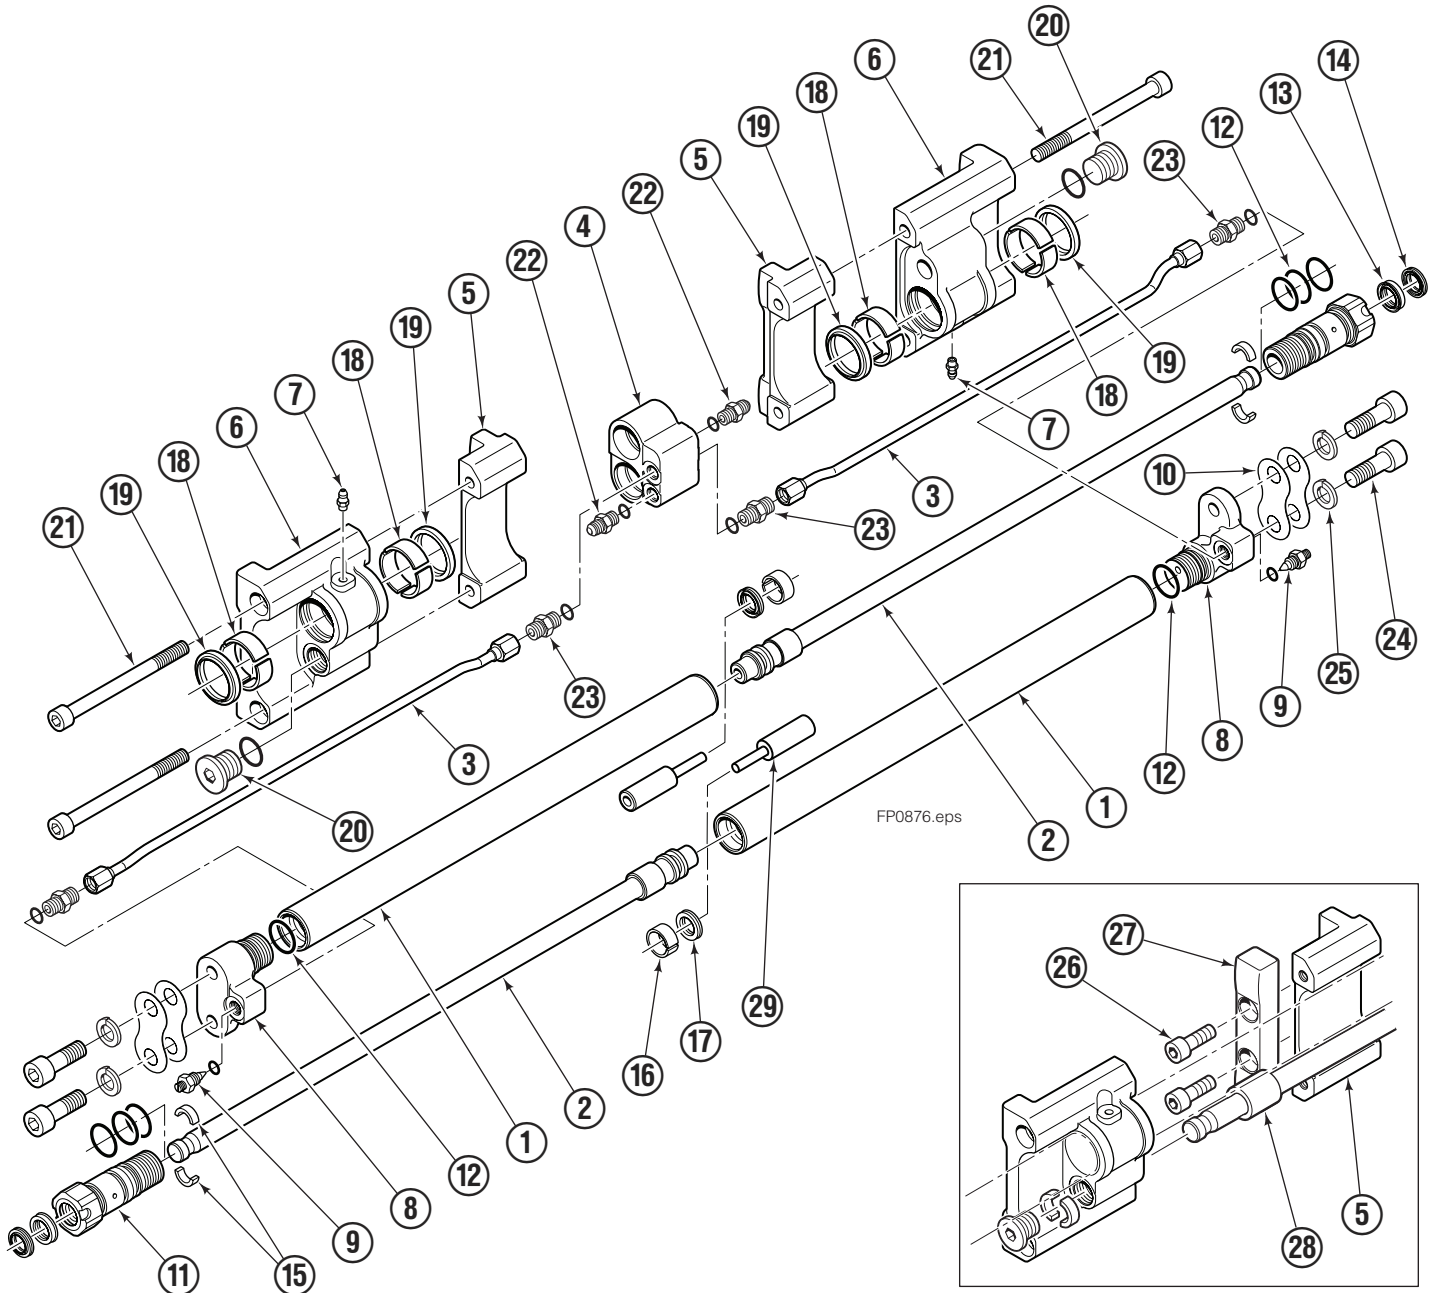

OR

Write: Cascade Corporation, P.O. Box 20187, Portland, OR 97220

Internet: www.cascorp.com

Fork Positioner Assembly

Sticker showing operating pressure, phone numbers for service & parts.

Assembly part number (on LH fork carrier).

Fork Positioner Assembly

Items that vary by width

120K/150K			
ASSEMBLY PART NO.	REF. NO. 1 ★ CYLINDER SHELL QTY 2	REF. NO. 2 ★ CYLINDER ROD QTY 2	REF. NO. 3 TUBE QTY 2
6804631	6804627	6804629	6804630

REF	QTY	PART NO.	DESCRIPTION
		6069312	Common Parts Group
4	1	6059224	Manifold
5	2	6059395	◆ Fork Carrier, Inner, 122/150/180 mm Fork
6	2	6059301	Fork Carrier, Outer
7	2	424115	Grease Fitting
8	2	6059267	Cylinder Head End
9	2	6042658	Restrictor Fitting
10	4	6059383	Shim
11	2	6059219	Cylinder Retainer
12	8	6059580	O-Ring, Retainer OD ✘
13	2	562132	Rod Seal, Retainer ✘
14	2	562131	Rod Wiper, Retainer ✘
15	4	6059382	Half-Ring Keeper
16	2	6059421	Piston Wear Ring ✘
17	2	6059422	Piston Seal ✘
18	4	6059419	Bearing, Composite
19	4	6059584	Wiper
20	2	6059459	Rod Retainer Plug
21	4	6405531	Capscrew, M12 x 160
22	2	6043332	Fitting, M10 to No.4 JIC ●
23	4	6042689	Fitting, M10 to EO-2 Tube
24	4	769577	Capscrew, M16 x 50 ■
25	4	678992	Lockwasher, M16 ■
26	4	767615	◆ Capscrew, M10 x 25
27	2	6059397	◆ Spacer Bar
28	2	—	Rod Spacer
29	2	8100527	Piston Spacer

★ If cylinder shell or rod needs replacing due to bending damage, order complete Fork Positioner Assembly.

◆ Included in Fork Carrier Assembly 6059395.

✘ Included in Cylinder Service Kit 6081752.

● Included in Fitting Group 6045440.

■ Included in Mounting Kit 6059460.

Reference: SK-8919.1

Sideshift Assembly

120K							
REF	QTY	PART NO.	DESCRIPTION	REF	QTY	PART NO.	DESCRIPTION
1	2	6079936	Upper Bearing	7	4	768580	◆ Capscrew, M20 x 60
2	1	6802911	Cylinder ▲	8	1	6804818	Frame
3	2	6057162	Lower Bearing	9	2	7916	Roll Pin
4	4	783800	◆ Nut, M20	10	2	607616	■ Fitting, 6-6
5	2	6083157	◆ Lower Hook	11	2	221733	▼ Restrictor Washer
6	4	215419	◆ Washer, M20				