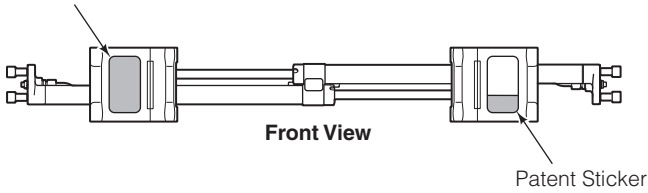

Fork Positioner Assembly

Sticker showing operating pressure, phone numbers for service & parts.