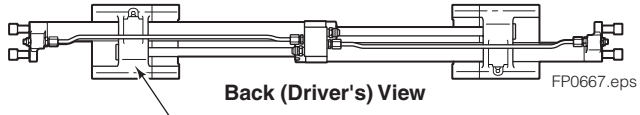

Fork Positioner Assembly

Sticker showing operating pressure, phone numbers for service & parts.