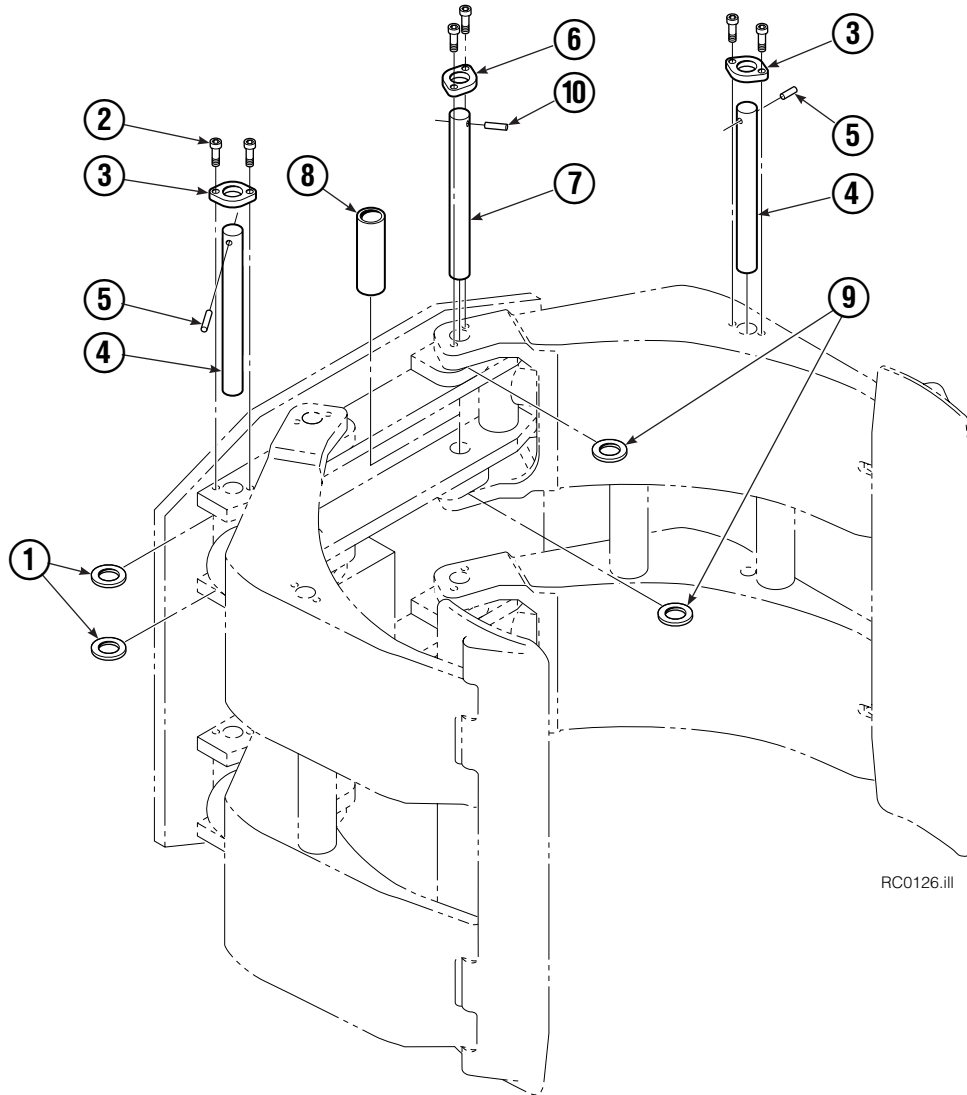

Common Components Group

RC0126.ill

77F			
REF	QTY	PART NO.	DESCRIPTION
		680637	Components Group
1	8	660200	Shim
2	24	4466	Capscrew, 3/8 NC x .50 GR8
3	8	674828	Retainer
4	8	680651	Pin
5	8	673385	Drive Pin
6	4	674830	Retainer
7	4	675022	Pin
8	4	681673	Spacer
9	16	673379	Shim
10	4	675086	Drive Pin