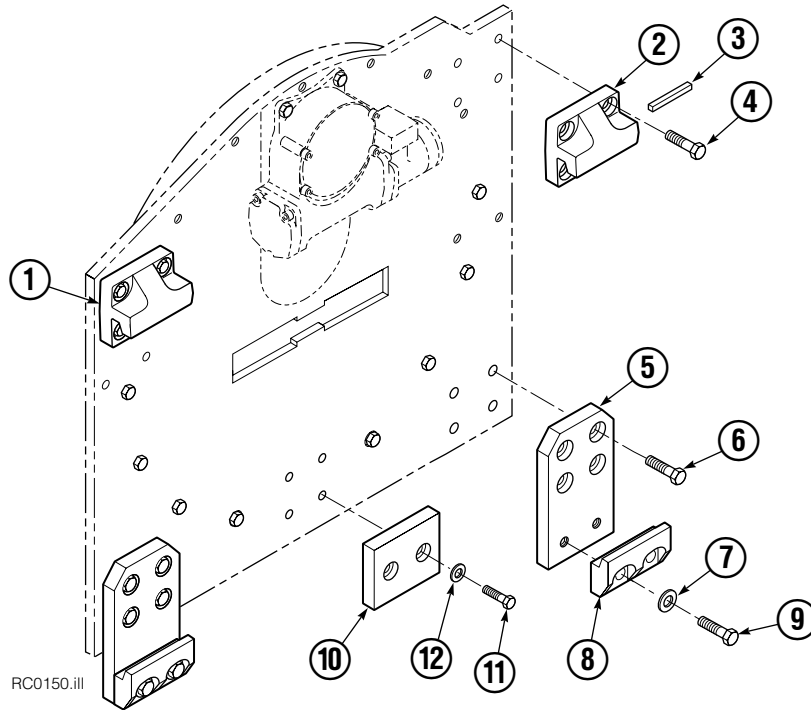

Bolt-On Mounting Group

Class IV, 0°			
REF	QTY	PART NO.	DESCRIPTION
		678504	Mounting Group
1	1	675062	Upper Hook – LH
2	1	675061	Upper Hook – RH
3	1	670704	Stop Kit
4	8	675078	Capscrew, 3/4 NC x 1.50
5	2	675082	Extension
6	8	673387	Capscrew, 5/8 NC x 1.75
7	4	670692	Washer
8	2	679832	Lower Hook
9	4	675079	Capscrew, 3/4 NC x 2.00
10	1	675081	Center Spacer
11	2	4472	Capscrew, 3/8 NC x 1.50
12	2	6372	Lockwasher, 3/8 in. ID