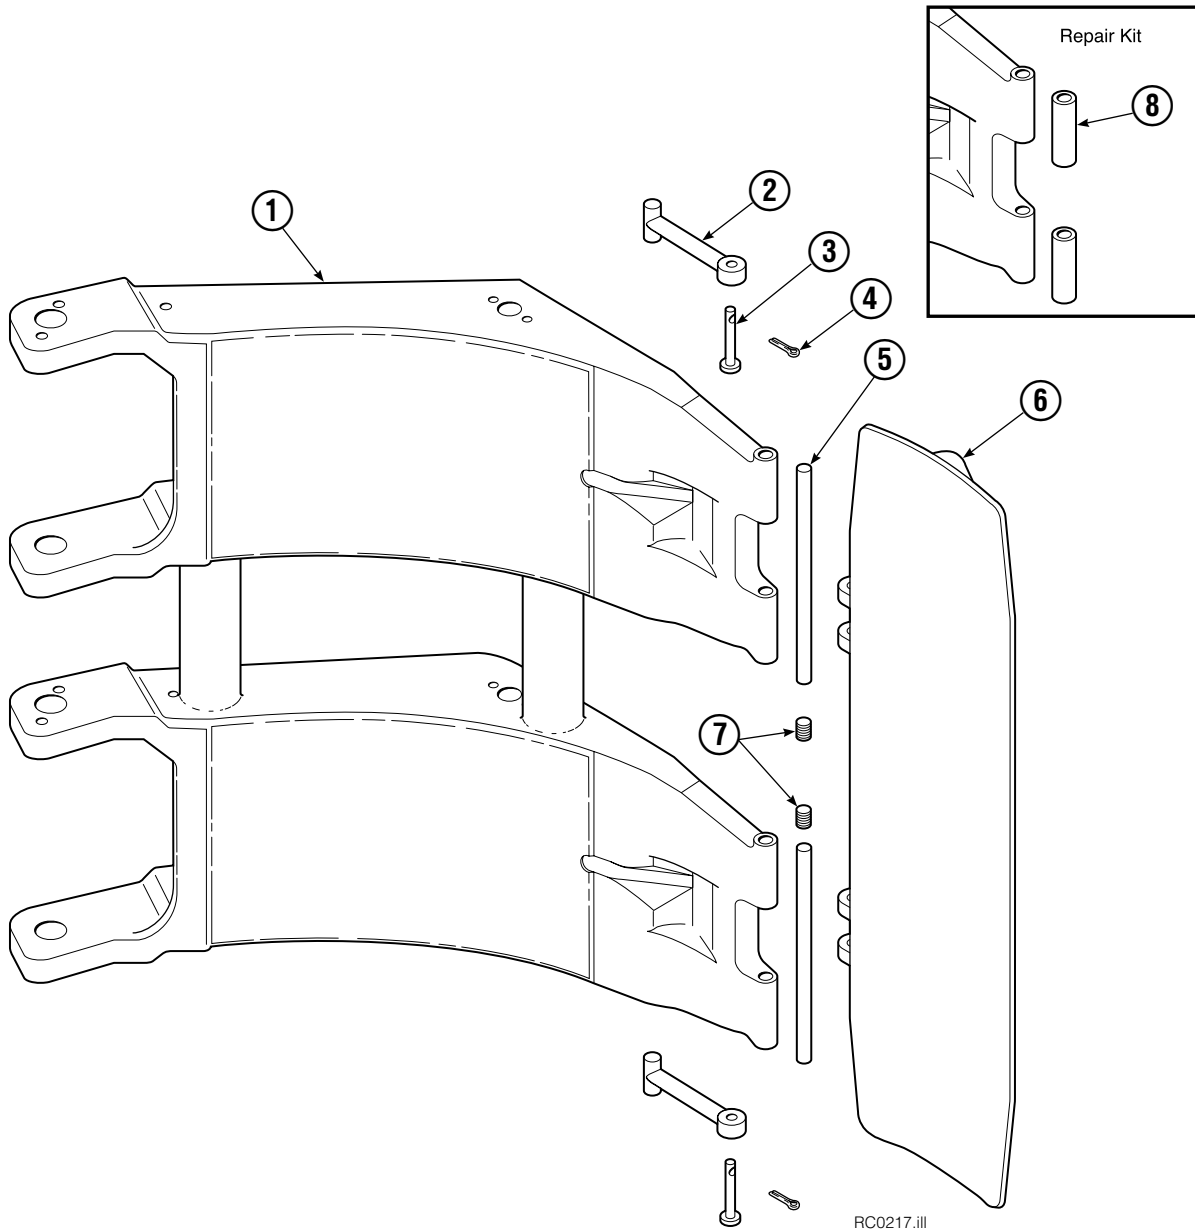

▲ See Revolving Connection page for parts breakdown.

Revolving Connection Fixed Short Arm

77F			
REF	QTY	PART NO.	DESCRIPTION
		6025589	Revolving Connection Group
1	1	6023358	Valve Body
2	3	214649	◆ Seal
3	1	6023343	Shaft
4	1	7341	◆ Retaining Ring
5	1	6023344	End Block
6	2	684587	◆ O-Ring
7	2	768798	Capscrew, M8 x 40
8	6	604511	Fitting, 6-6
9	4	604510	Fitting, 6-6
10	1	3138	◆ Retaining Ring

◆ Included in Service Kit 6026296.

Link

REF	QTY	PART NO.	DESCRIPTION
1	2	675098	Link

Long Arm Cylinder

REF	QTY	PART NO.	DESCRIPTION
		557380	Cylinder Assembly
1	1	674843	Bearing
2	1	560997	Nut
3	1	660769	◆ Bearing
4	1	662462	◆ Seal
5	2	638295	◆ Back-Up Ring
6	2	604511	Fitting, 6-6
7	1	556852	Fitting, 4
8	1	557212	Check Valve
9	1	2801	◆ O-Ring
10	1	563977	◆ Back-Up Ring
11	1	554598	◆ Seal
12	1	564930	◆ Wiper
13	1	557399	Rod
14	1	555724	Retainer
15	1	557389	Piston
16	1	2722	◆ O-Ring
17	1	555718	Shell
18	1	667516	Check Valve Service Kit
19	1	—	Spacer
20	1	—	Spacer
21	2	675006	Bearing
22	1	669243	Seal Loader
		555725	Service Kit

◆ Included in Service Kit 555725.

Reference: S-5320, S-5321.

Contact Pad Group

77F			
REF	QTY	PART NO.	DESCRIPTION
		398938	Contact Pad Group (2 thru 7)
1	1	678537	Short Arm
1	1	680479	Long Arm
2	4	674994	Link
3	4	682978	Clevis Pin
4	4	6525	Cotter Pin
5	4	674993	Pin
6	2	338707	Contact Pad
7	4	689900	Plug
8	1	676810	Arm Tip Repair Kit