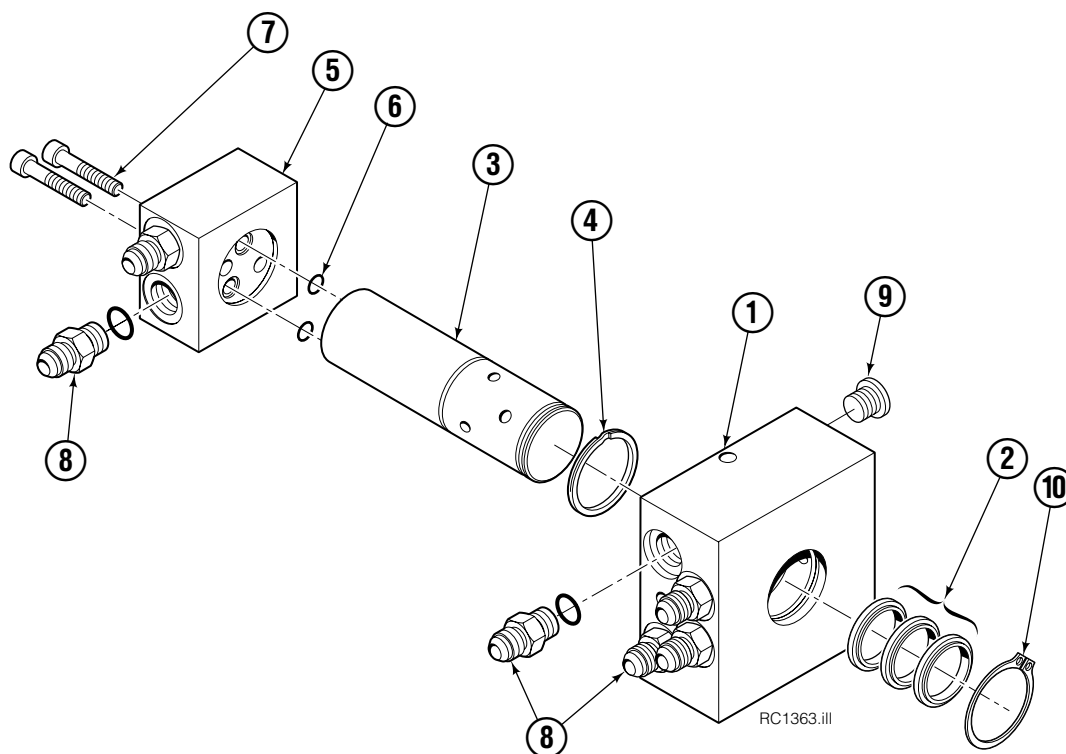

Common Components Group

RC0126.ill

77F			
REF	QTY	PART NO.	DESCRIPTION
		680637	Components Group
1	8	660200	Shim
2	24	4466	Capscrew, 3/8 NC x .50 GR8
3	8	674828	Retainer
4	8	680651	Pin
5	8	673385	Drive Pin
6	4	674830	Retainer
7	4	675022	Pin
8	4	681673	Spacer
9	16	673379	Shim
10	4	675086	Drive Pin

Hosing Group Fixed Short Arm

REF	QTY	PART NO.	DESCRIPTION
		6025866	Hose Group
1	4	680238	Hose, 58.75 in.
2	1	6025589	Revolving Connection ▲
3	2	673417	Segment
4	2	227962	Eye Pin
5	2	4751	Capscrew
6	2	680114	Insert

▲ See Revolving Connection page for parts breakdown.

Revolving Connection Fixed Short Arm

77F			
REF	QTY	PART NO.	DESCRIPTION
		6025589	Revolving Connection Group
1	1	6023358	Valve Body
2	3	214649	◆ Seal
3	1	6023343	Shaft
4	1	7341	◆ Retaining Ring
5	1	6023344	End Block
6	2	684587	◆ O-Ring
7	2	768798	Capscrew, M8 x 40
8	6	604511	Fitting, 6-6
9	4	604510	Fitting, 6-6
10	1	3138	◆ Retaining Ring