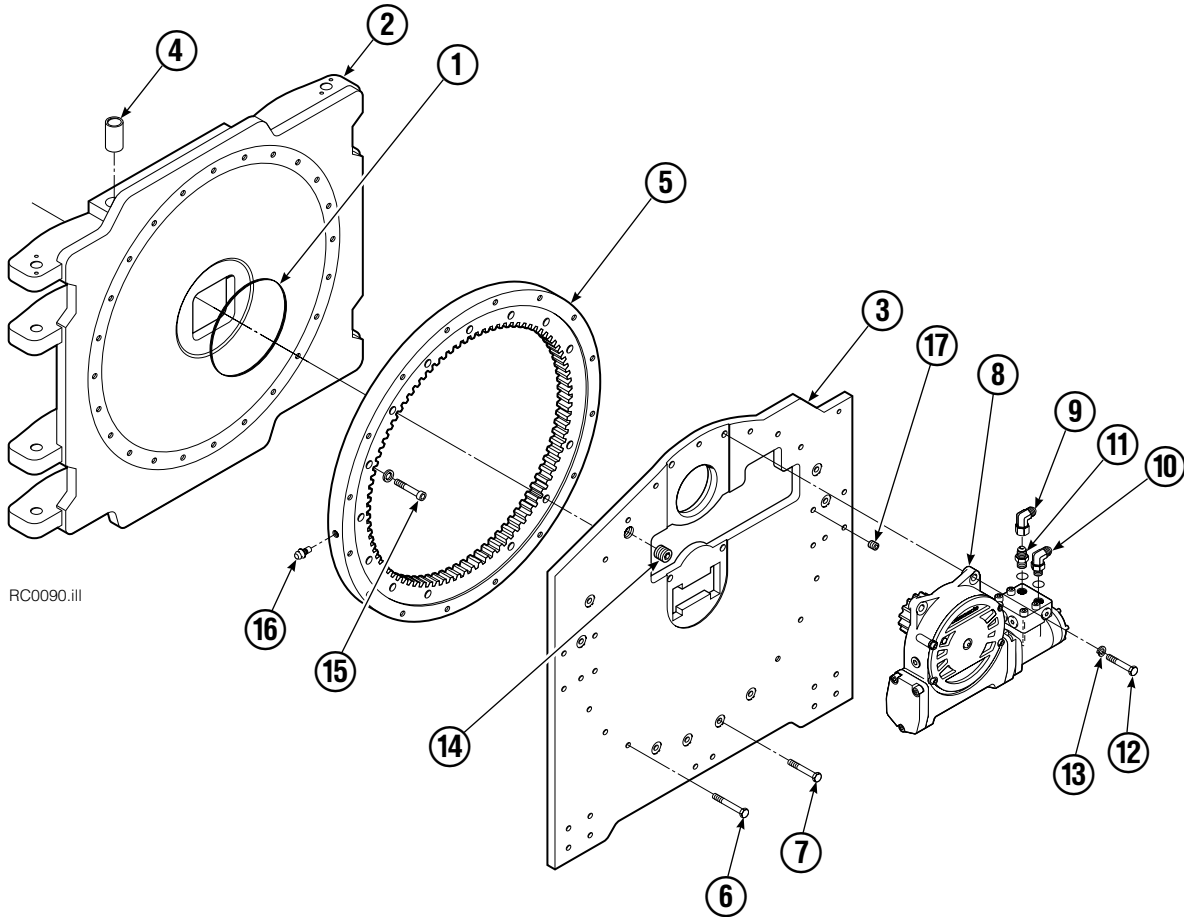

Internet: www.cascorp.com

Safety Decals

RC0636.ill

Roll Clamp Safety Decals			
REF	QTY	PART NO.	DESCRIPTION
1	6	665595	No Hand Hold Decal
2	3	660269	Short Arm Rotation Position Decal
3	4	656038	Caution Decal
4	4	679150	No Step Decal
5	4	665677	Trapped Pressure Decal
6	1	679059	Quick-Change Hook Decal

Frame Group

RC0090.ill

77F			
REF	QTY	PART NO.	DESCRIPTION
		682202	Frame Group
1	1	670931	Seal
2	1	682437	Faceplate
3	1	678381	Baseplate
4	8	675007	Bushing
5	1	672830	Bearing Assembly
6	13	643539	Capscrew, .50 x 1.75
7	11	643538	Capscrew, .50 x 1.50
8	1	795492	Drive Group ●
9	1	605761	Fitting, 8-8
10	1	601250	Fitting, 8-8
11	1	601377	Fitting, 8-8
12	4	661742	Capscrew, .50 x 1.25
13	17	6290	Lockwasher
14	1	6605	Plug
15	24	4507	Capscrew, .50 x 1.75
16	1	7401	Grease Fitting
17	4	631385	Plug
	1	672842	Bearing Service Kit (items 5 and 15)