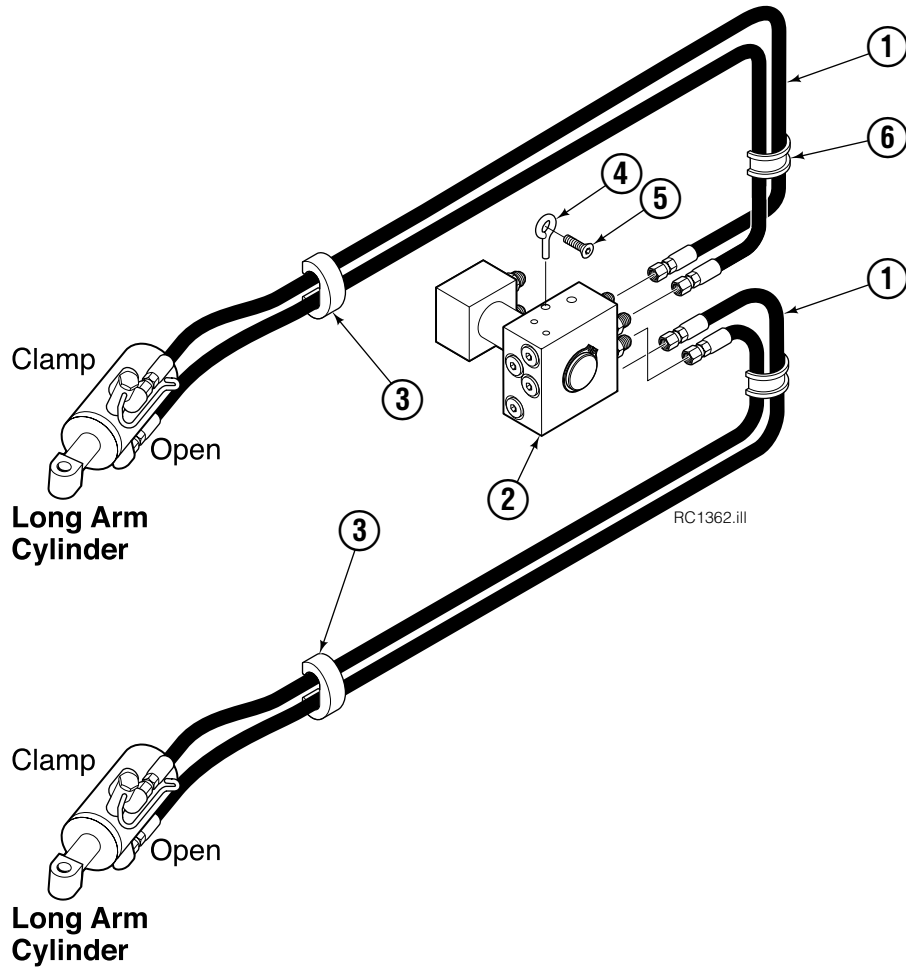

● Quantity as required.

■ See Drive Motor page for parts breakdown.

▲ See Check Valve page for parts breakdown.

Drive Motor

REF	QTY	PART NO.	DESCRIPTION
		206392	Drive Motor
1	1	675478	Shaft
2	1	675477	Drive
3	1	675479	Spacer Plate
4	1	675480	■ Gerotor Set (101-1768-007)
4	1	685075	■ Gerotor Set (101-1768-009)
5	1	675482	End Cap
6	1	206405	● Service Kit
7	1	685089	■ Flange (101-1768-007)
7	1	685090	■ Flange (101-1768-009)

● Compatible with water glycol based hydraulic fluids.

Check Valve

REF	QTY	PART NO.	DESCRIPTION
		670549	Check Valve Assembly
1	2	609453	Fitting, 10
2	2	670552	Spring
3	2	670551	Guide
4	2	7020	Ball
5	2	602580	Fitting, 8
6	2	673989	Spring
7	1	670550	Body
8	1	670553	Spool

Hosing Group Fixed Short Arm

REF	QTY	PART NO.	DESCRIPTION
		6025866	Hose Group
1	4	680238	Hose, 58.75 in.
2	1	6025589	Revolving Connection ▲
3	2	673417	Segment
4	2	227962	Eye Pin
5	2	4751	Capscrew
6	2	680114	Insert

▲ See Revolving Connection page for parts breakdown.

Revolving Connection Fixed Short Arm

77F			
REF	QTY	PART NO.	DESCRIPTION
		6025589	Revolving Connection Group
1	1	6023358	Valve Body
2	3	214649	◆ Seal
3	1	6023343	Shaft
4	1	7341	◆ Retaining Ring
5	1	6023344	End Block
6	2	684587	◆ O-Ring
7	2	768798	Capscrew, M8 x 40
8	6	604511	Fitting, 6-6
9	4	604510	Fitting, 6-6
10	1	3138	◆ Retaining Ring