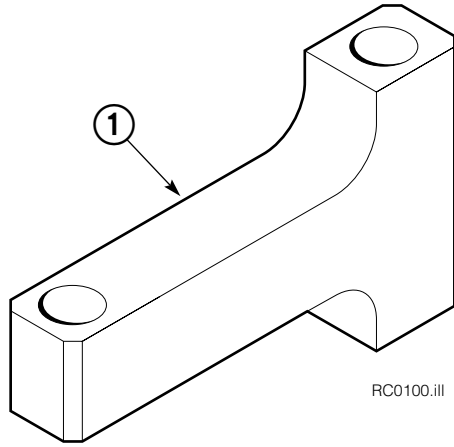

Hosing Group Fixed Short Arm

REF	QTY	PART NO.	DESCRIPTION
		6025866	Hose Group
1	4	680238	Hose, 58.75 in.
2	1	6025589	Revolving Connection ▲
3	2	673417	Segment
4	2	227962	Eye Pin
5	2	4751	Capscrew
6	2	680114	Insert

▲ See Revolving Connection page for parts breakdown.

Revolving Connection Fixed Short Arm

77F			
REF	QTY	PART NO.	DESCRIPTION
		6025589	Revolving Connection Group
1	1	6023358	Valve Body
2	3	214649	◆ Seal
3	1	6023343	Shaft
4	1	7341	◆ Retaining Ring
5	1	6023344	End Block
6	2	684587	◆ O-Ring
7	2	768798	Capscrew, M8 x 40
8	6	604511	Fitting, 6-6
9	4	604510	Fitting, 6-6
10	1	3138	◆ Retaining Ring

◆ Included in Service Kit 6026296.

Link

REF	QTY	PART NO.	DESCRIPTION
1	2	675098	Link

Long Arm Cylinder

REF	QTY	PART NO.	DESCRIPTION
		557380	Cylinder Assembly
1	1	674843	Bearing
2	1	560997	Nut
3	1	660769	◆ Bearing
4	1	662462	◆ Seal
5	2	638295	◆ Back-Up Ring
6	2	604511	Fitting, 6-6
7	1	556852	Fitting, 4
8	1	557212	Check Valve
9	1	2801	◆ O-Ring
10	1	563977	◆ Back-Up Ring
11	1	554598	◆ Seal
12	1	564930	◆ Wiper
13	1	557399	Rod
14	1	555724	Retainer
15	1	557389	Piston
16	1	2722	◆ O-Ring
17	1	555718	Shell
18	1	667516	Check Valve Service Kit
19	1	—	Spacer
20	1	—	Spacer
21	2	675006	Bearing
22	1	669243	Seal Loader
		555725	Service Kit