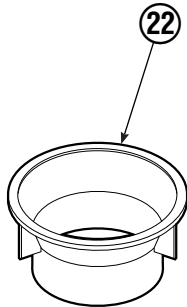

Hosing Group Fixed Short Arm

REF	QTY	PART NO.	DESCRIPTION
		6025866	Hose Group
1	4	680238	Hose, 58.75 in.
2	1	6025589	Revolving Connection ▲
3	2	673417	Segment
4	2	227962	Eye Pin
5	2	4751	Capscrew
6	2	680114	Insert

▲ See Revolving Connection page for parts breakdown.

Revolving Connection Fixed Short Arm

77F			
REF	QTY	PART NO.	DESCRIPTION
		6025589	Revolving Connection Group
1	1	6023358	Valve Body
2	3	214649	◆ Seal
3	1	6023343	Shaft
4	1	7341	◆ Retaining Ring
5	1	6023344	End Block
6	2	684587	◆ O-Ring
7	2	768798	Capscrew, M8 x 40
8	6	604511	Fitting, 6-6
9	4	604510	Fitting, 6-6
10	1	3138	◆ Retaining Ring

◆ Included in Service Kit 6026296.

Link

REF	QTY	PART NO.	DESCRIPTION
1	2	675098	Link

Long Arm Cylinder

REF	QTY	PART NO.	DESCRIPTION
		557380	Cylinder Assembly
1	1	674843	Bearing
2	1	560997	Nut
3	1	660769	◆ Bearing
4	1	662462	◆ Seal
5	2	638295	◆ Back-Up Ring
6	2	604511	Fitting, 6-6
7	1	556852	Fitting, 4
8	1	557212	Check Valve
9	1	2801	◆ O-Ring
10	1	563977	◆ Back-Up Ring
11	1	554598	◆ Seal
12	1	564930	◆ Wiper
13	1	557399	Rod
14	1	555724	Retainer
15	1	557389	Piston
16	1	2722	◆ O-Ring
17	1	555718	Shell
18	1	667516	Check Valve Service Kit
19	1	—	Spacer
20	1	—	Spacer
21	2	675006	Bearing
22	1	669243	Seal Loader
		555725	Service Kit

◆ Included in Service Kit 555725.

Reference: S-5320, S-5321.

Contact Pad Group

77F			
REF	QTY	PART NO.	DESCRIPTION
		398938	Contact Pad Group (2 thru 7)
1	1	678537	Short Arm
1	1	680479	Long Arm
2	4	674994	Link
3	4	682978	Clevis Pin
4	4	6525	Cotter Pin
5	4	674993	Pin
6	2	338707	Contact Pad
7	4	689900	Plug
8	1	676810	Arm Tip Repair Kit