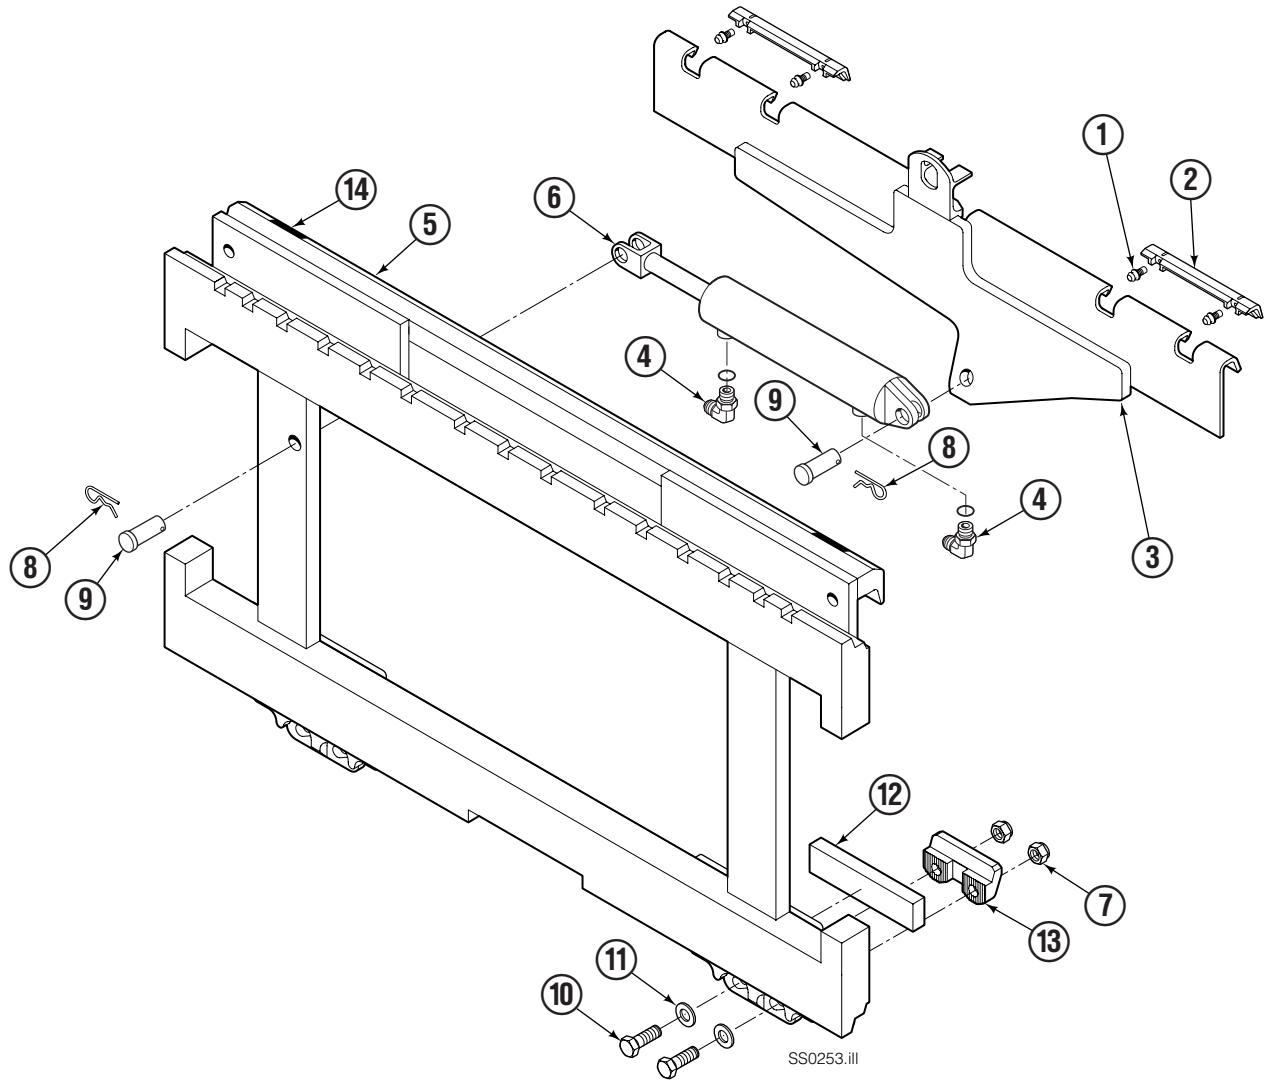

Safety Decals

120D	
PART NO.	DESCRIPTION
679150	'No Step' Decal
221906	'Pinch Point' Decal

Publications

120D	
PART NO.	DESCRIPTION
677487	Service Manual
672715	Operator's Guide
672358	Installation Instructions
680664	'Servicing Cascade Cylinders' – VHS
679929	Tool Catalog
673964	Literature Index Order Form

Sideshifter Group

120D			
REF	QTY	PART NO.	DESCRIPTION
		6101213	Sideshift Assembly
1	4	7403	Grease Fitting
2	2	804065	Bearing Segment
3	1	216362	Anchor Bracket
4	2	601676	Fitting, 6-6
5	1	6101212	Faceplate ■
6	1	676649	Cylinder Assembly ●
7	4	678990	Nut, M16
8	2	672726	Cotter Pin
9	2	678528	Clevis Pin
10	4	752903	Capscrew, M16 x 45
11	4	667225	Washer
12	2	208350	Lower Bearing
13	2	204186	Lower Hook
14	2	221906	Fork Stop Decal

■ If the faceplate needs replacing, your best value is to order the complete sideshifter assembly.

● See Cylinder page for parts breakdown.

Sideshift Cylinder

FP0029.ill

REF	QTY	PART NO.	DESCRIPTION
		676649	Cylinder Assembly
1	1	553717	Nut
■ 2	1	662456	Seal
3	1	553527	Piston
■ 4	1	636852	Wiper
■ 5	1	649817	Back-up Ring
6	1	564226	Washer (orifice .085)
7	1	676776	Shell
8	1	553530	Rod
■ 9	1	2789	O-Ring
■ 10	1	615132	Back-up Ring
11	1	553528	Retainer
12	1	553688	Retaining Ring
13	1	7211	Snap Ring
■ 14	1	662447	Seal
		553866	Service Kit