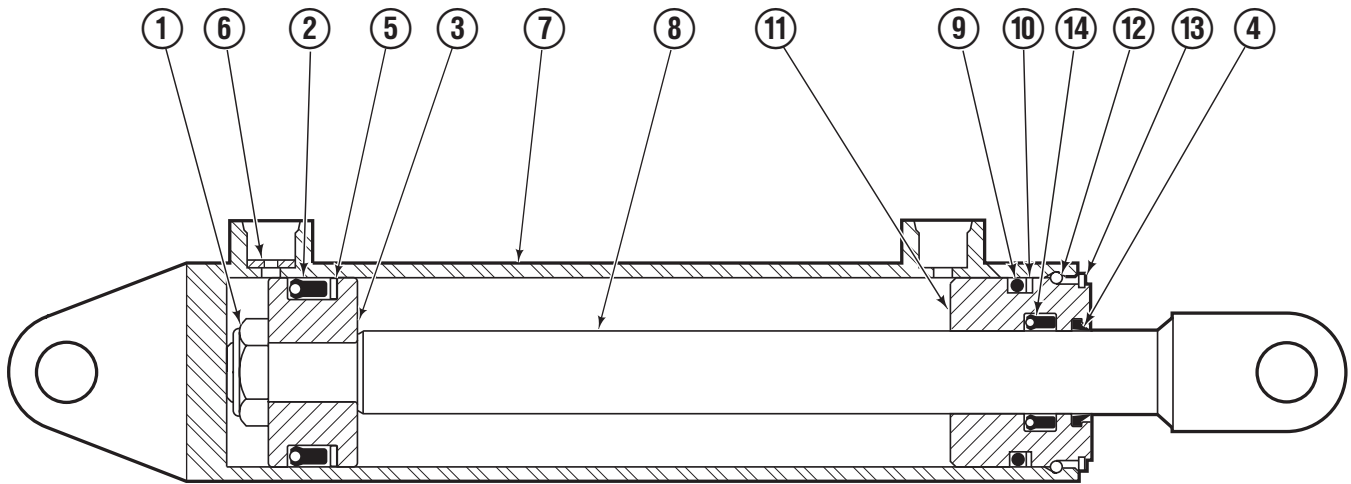

Sideshifter Group

120D			
REF	QTY	PART NO.	DESCRIPTION
		6101213	Sideshift Assembly
1	4	7403	Grease Fitting
2	2	804065	Bearing Segment
3	1	216362	Anchor Bracket
4	2	601676	Fitting, 6-6
5	1	6101212	Faceplate ■
6	1	676649	Cylinder Assembly ●
7	4	678990	Nut, M16
8	2	672726	Cotter Pin
9	2	678528	Clevis Pin
10	4	752903	Capscrew, M16 x 45
11	4	667225	Washer
12	2	208350	Lower Bearing
13	2	204186	Lower Hook
14	2	221906	Fork Stop Decal

■ If the faceplate needs replacing, your best value is to order the complete sideshifter assembly.

● See Cylinder page for parts breakdown.

Sideshift Cylinder

FP0029.ill

REF	QTY	PART NO.	DESCRIPTION
		676649	Cylinder Assembly
1	1	553717	Nut
■ 2	1	662456	Seal
3	1	553527	Piston
■ 4	1	636852	Wiper
■ 5	1	649817	Back-up Ring
6	1	564226	Washer (orifice .085)
7	1	676776	Shell
8	1	553530	Rod
■ 9	1	2789	O-Ring
■ 10	1	615132	Back-up Ring
11	1	553528	Retainer
12	1	553688	Retaining Ring
13	1	7211	Snap Ring
■ 14	1	662447	Seal
		553866	Service Kit