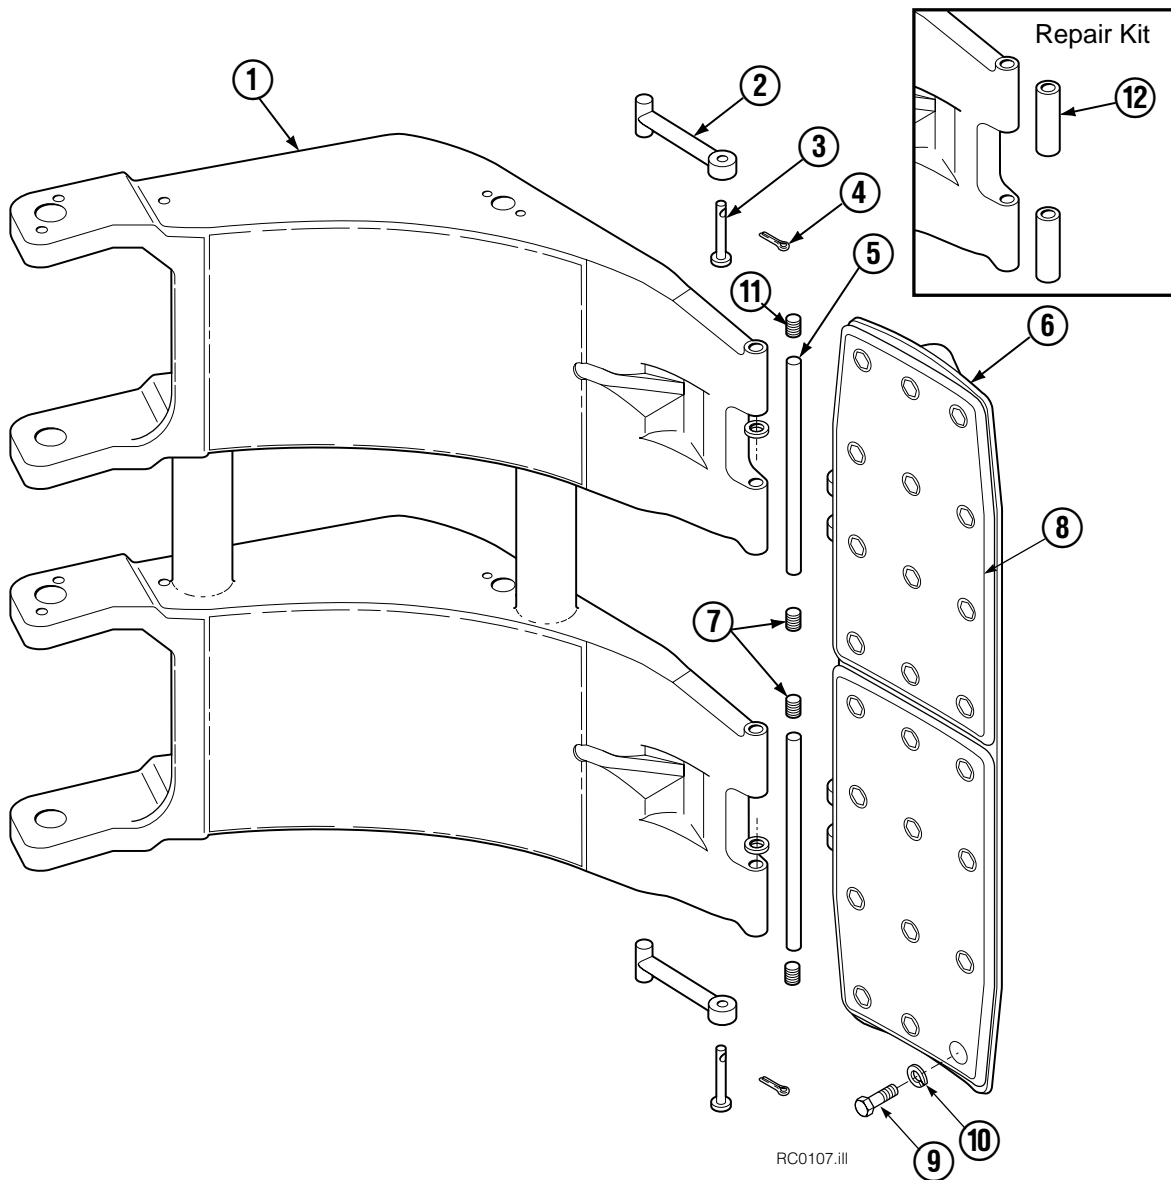

Contact Pad Group

45F			
REF	QTY	PART NO.	DESCRIPTION
	2	371441	Contact Pad Group ▲
1	1	3011193	Short Arm
	1	333951	Long Arm
2	4	674700	Link
3	4	674265	Clevis Pin
4	4	6525	Cotter Pin
5	4	370156	Pin
6	2	360134	Contact Pad
7	4	604510	Fitting
8	4	360135	Rubber Pad
9	48	201263	Capscrew
10	48	6286	Lockwasher
11	4	689900	Plug
12	2	674928	Arm Tip Repair Kit

▲ includes items 2-11.