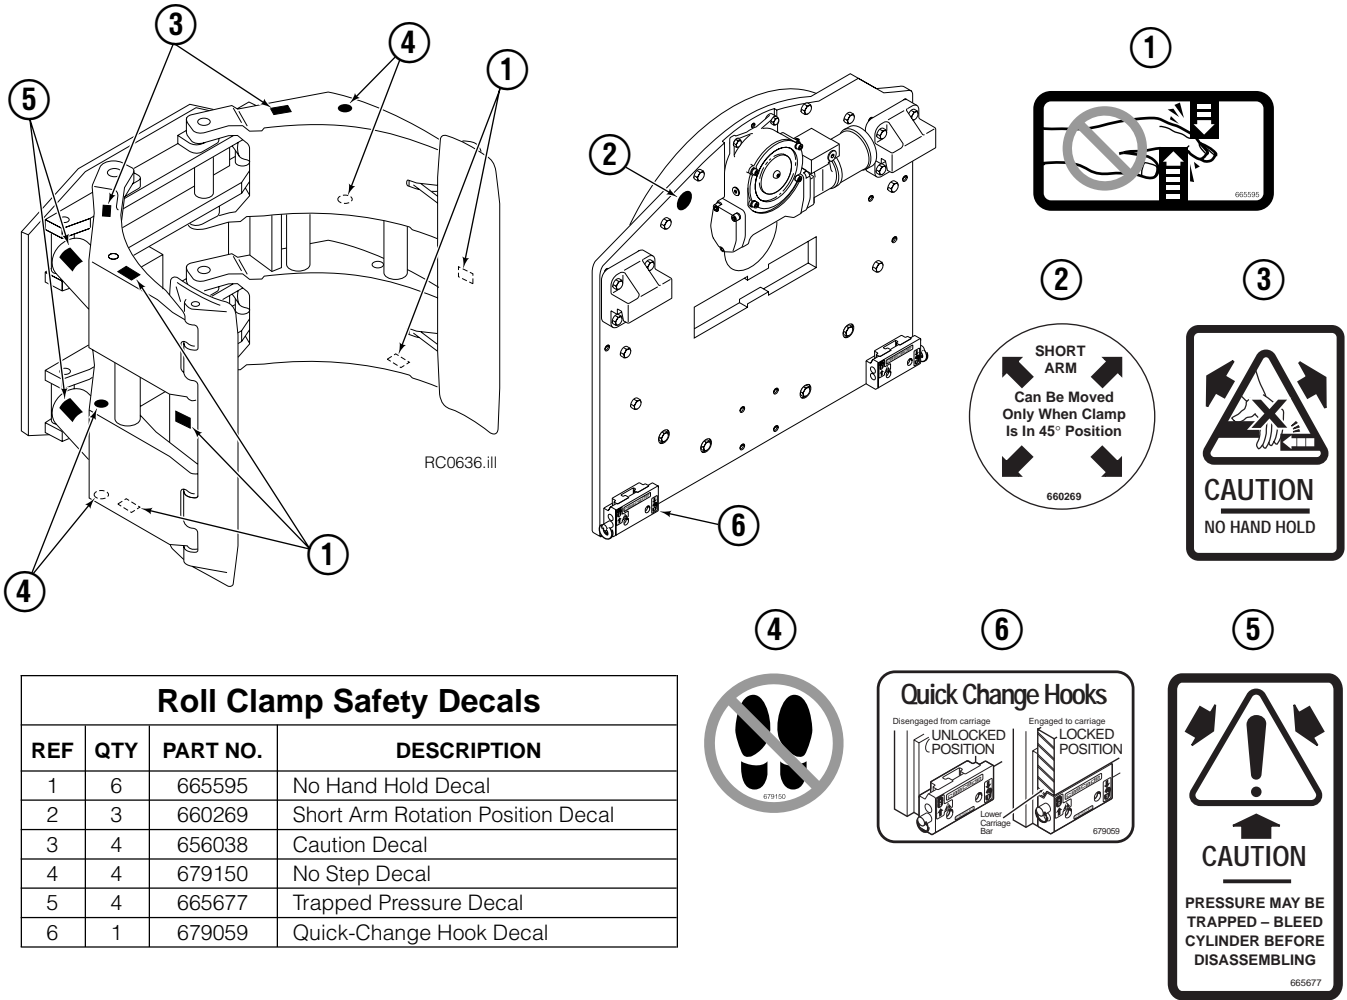

Internet: www.cascorp.com

Safety Decals

Roll Clamp Safety Decals			
REF	QTY	PART NO.	DESCRIPTION
1	6	665595	No Hand Hold Decal
2	3	660269	Short Arm Rotation Position Decal
3	4	656038	Caution Decal
4	4	679150	No Step Decal
5	4	665677	Trapped Pressure Decal
6	1	679059	Quick-Change Hook Decal

● Quantity as required.

▲ See Check Valve page for parts breakdown.

▼ See Drive Motor page for parts breakdown.

Drive Motor

REF	QTY	PART NO.	DESCRIPTION
		206392	Drive Motor
1	1	675478	Shaft
2	1	675477	Drive
3	1	675479	Spacer Plate
■ 4	1	675480	Gerotor Set (101-1768-007)
■ 4	1	685075	Gerotor Set (101-1768-009)
5	1	675482	End Cap
● 6	1	206405	Service Kit
■ 7	1	685089	Flange (101-1768-007)
■ 7	1	685090	Flange (101-1768-009)