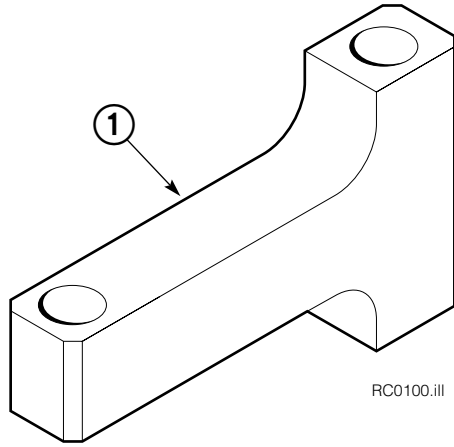

Reference: SK-4962, SK-4963.

Hosing Group Fixed Short Arm

45F			
REF	QTY	PART NO.	DESCRIPTION
		223460	Hosing Group
1	2	680113	Insert
2	1	222682	Revolving Connection ▲
3	2	673416	Segment
4	2	209019	Washer
5	2	645565	Shoulder Bolt
6	4	680115	Hose, 43.75"
7	2	208764	Grommet

▲ See Revolving Connection page for parts breakdown.
Reference: SK-6438, Common Parts Group 223459R0.

Revolving Connection

45F			
REF	QTY	PART NO.	DESCRIPTION
		222682	Revolving Connection
1	4	604511	Fitting, 6-6
2	4	604510	Fitting, 6
3	1	3138	Snap Ring
4	1	7341	Snap Ring
5	2	564448	O-Ring
6	2	222675	Bracket
7	2	681238	Lockwasher, M10
8	2	212632	Capscrew, M10 x 20
9	1	222671	Body
10	2	605743	Fitting Adapter, 6-6
11	3	214649	Seal
12	1	222674	Shaft
13	1	222673	End Block
14	2	768796	Capscrew, M8 x 35
		222694	Service Kit

Link

REF	QTY	PART NO.	DESCRIPTION
1	2	3007792	Link

Long Arm Cylinder

REF	QTY	PART NO.	DESCRIPTION
		345711	Cylinder Assembly
1	1	674840	Bearing
2	1	560997	Nut
3	1	660767	◆ Bearing
4	1	662460	◆ Seal
5	2	638293	◆ Back-Up Ring
6	2	604511	Fitting, 6-6
7	1	556852	Fitting, 4
8	1	557212	Check Valve
9	1	2797	◆ O-Ring
10	1	615140	◆ Back-Up Ring
11	1	554598	◆ Seal
12	1	564930	◆ Wiper
13	1	557080	Rod
14	1	555207	Retainer
15	1	555226	Piston
16	1	2722	◆ O-Ring
17	1	560532	Shell
18	1	667516	Check Valve Service Kit
19	1	-	Spacer
20	2	674840	Bearing
21	1	672909	Seal Loader
		555227	Service Kit