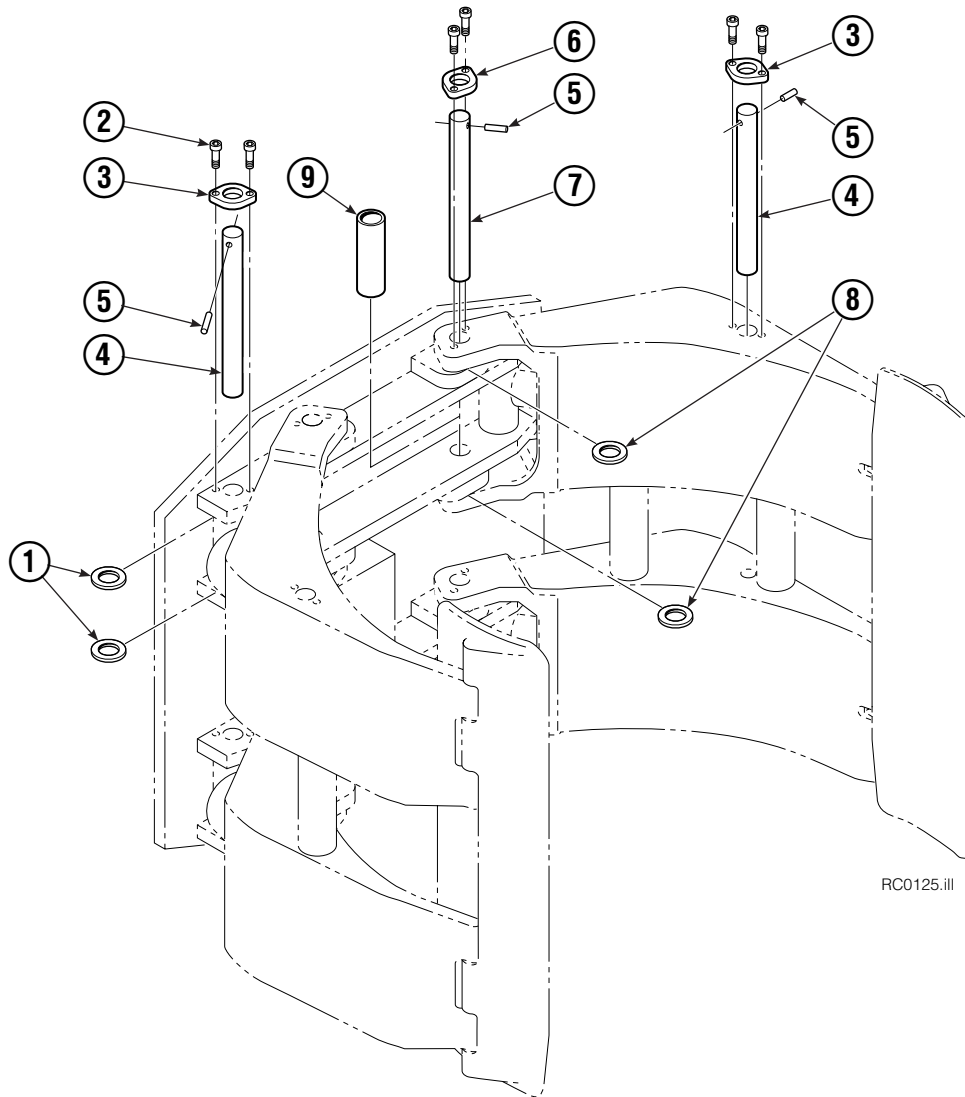

Common Components Group

RC0125.ill

45F			
REF	QTY	PART NO.	DESCRIPTION
		680634	Common Components Group
1	8	674837	Shim
2	24	4466	Capscrew, 3/8 NC x .50
3	8	674827	Retainer
4	8	680639	Pin
5	12	673385	Drive Pin
6	4	674828	Retainer
7	4	674835	Pin
8	16	660200	Shim
9	4	681669	Spacer

Reference: SK-4962, SK-4963.