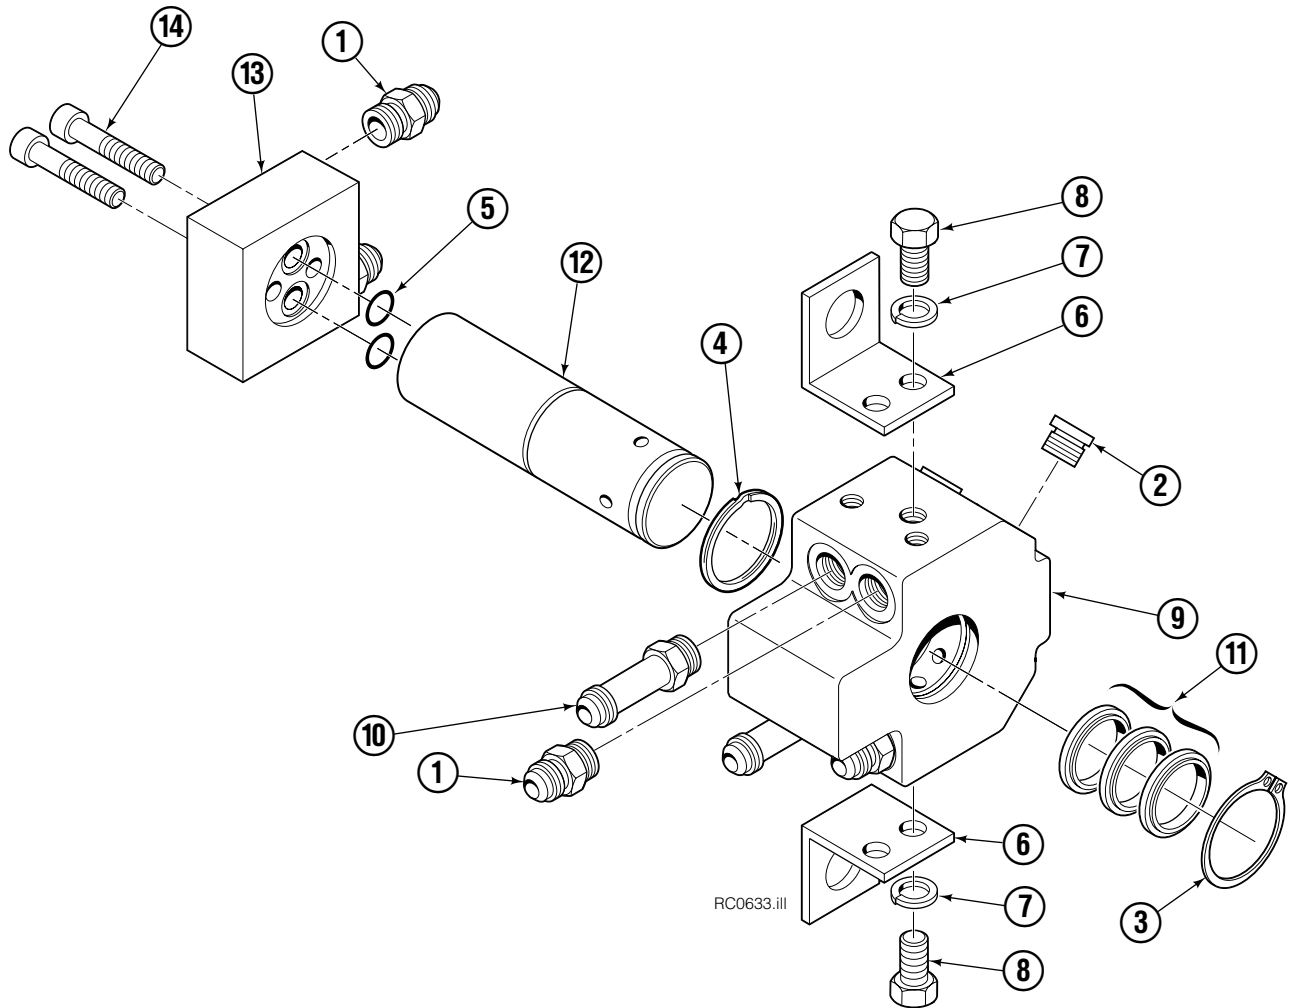

Reference: SK-4962, SK-4963.

Hosing Group Fixed Short Arm

45F			
REF	QTY	PART NO.	DESCRIPTION
		223460	Hosing Group
1	2	680113	Insert
2	1	222682	Revolving Connection ▲
3	2	673416	Segment
4	2	209019	Washer
5	2	645565	Shoulder Bolt
6	4	680115	Hose, 43.75"
7	2	208764	Grommet

▲ See Revolving Connection page for parts breakdown.
Reference: SK-6438, Common Parts Group 223459R0.

Revolving Connection

45F			
REF	QTY	PART NO.	DESCRIPTION
		222682	Revolving Connection
1	4	604511	Fitting, 6-6
2	4	604510	Fitting, 6
3	1	3138	Snap Ring
4	1	7341	Snap Ring
5	2	564448	O-Ring
6	2	222675	Bracket
7	2	681238	Lockwasher, M10
8	2	212632	Capscrew, M10 x 20
9	1	222671	Body
10	2	605743	Fitting Adapter, 6-6
11	3	214649	Seal
12	1	222674	Shaft
13	1	222673	End Block
14	2	768796	Capscrew, M8 x 35
		222694	Service Kit

Link

REF	QTY	PART NO.	DESCRIPTION
1	2	3007792	Link

Long Arm Cylinder

REF	QTY	PART NO.	DESCRIPTION
		345711	Cylinder Assembly
1	1	674840	Bearing
2	1	560997	Nut
3	1	660767	◆ Bearing
4	1	662460	◆ Seal
5	2	638293	◆ Back-Up Ring
6	2	604511	Fitting, 6-6
7	1	556852	Fitting, 4
8	1	557212	Check Valve
9	1	2797	◆ O-Ring
10	1	615140	◆ Back-Up Ring
11	1	554598	◆ Seal
12	1	564930	◆ Wiper
13	1	557080	Rod
14	1	555207	Retainer
15	1	555226	Piston
16	1	2722	◆ O-Ring
17	1	560532	Shell
18	1	667516	Check Valve Service Kit
19	1	-	Spacer
20	2	674840	Bearing
21	1	672909	Seal Loader
		555227	Service Kit