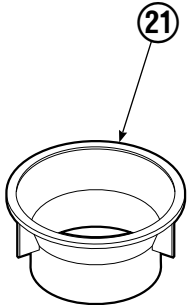

▲ See Revolving Connection page for parts breakdown.
Reference: SK-6438, Common Parts Group 223459R0.

Revolving Connection

45F			
REF	QTY	PART NO.	DESCRIPTION
		222682	Revolving Connection
1	4	604511	Fitting, 6-6
2	4	604510	Fitting, 6
3	1	3138	Snap Ring
4	1	7341	Snap Ring
5	2	564448	O-Ring
6	2	222675	Bracket
7	2	681238	Lockwasher, M10
8	2	212632	Capscrew, M10 x 20
9	1	222671	Body
10	2	605743	Fitting Adapter, 6-6
11	3	214649	Seal
12	1	222674	Shaft
13	1	222673	End Block
14	2	768796	Capscrew, M8 x 35
		222694	Service Kit

Link

REF	QTY	PART NO.	DESCRIPTION
1	2	3007792	Link

Long Arm Cylinder

REF	QTY	PART NO.	DESCRIPTION
		345711	Cylinder Assembly
1	1	674840	Bearing
2	1	560997	Nut
3	1	660767	◆ Bearing
4	1	662460	◆ Seal
5	2	638293	◆ Back-Up Ring
6	2	604511	Fitting, 6-6
7	1	556852	Fitting, 4
8	1	557212	Check Valve
9	1	2797	◆ O-Ring
10	1	615140	◆ Back-Up Ring
11	1	554598	◆ Seal
12	1	564930	◆ Wiper
13	1	557080	Rod
14	1	555207	Retainer
15	1	555226	Piston
16	1	2722	◆ O-Ring
17	1	560532	Shell
18	1	667516	Check Valve Service Kit
19	1	-	Spacer
20	2	674840	Bearing
21	1	672909	Seal Loader
		555227	Service Kit