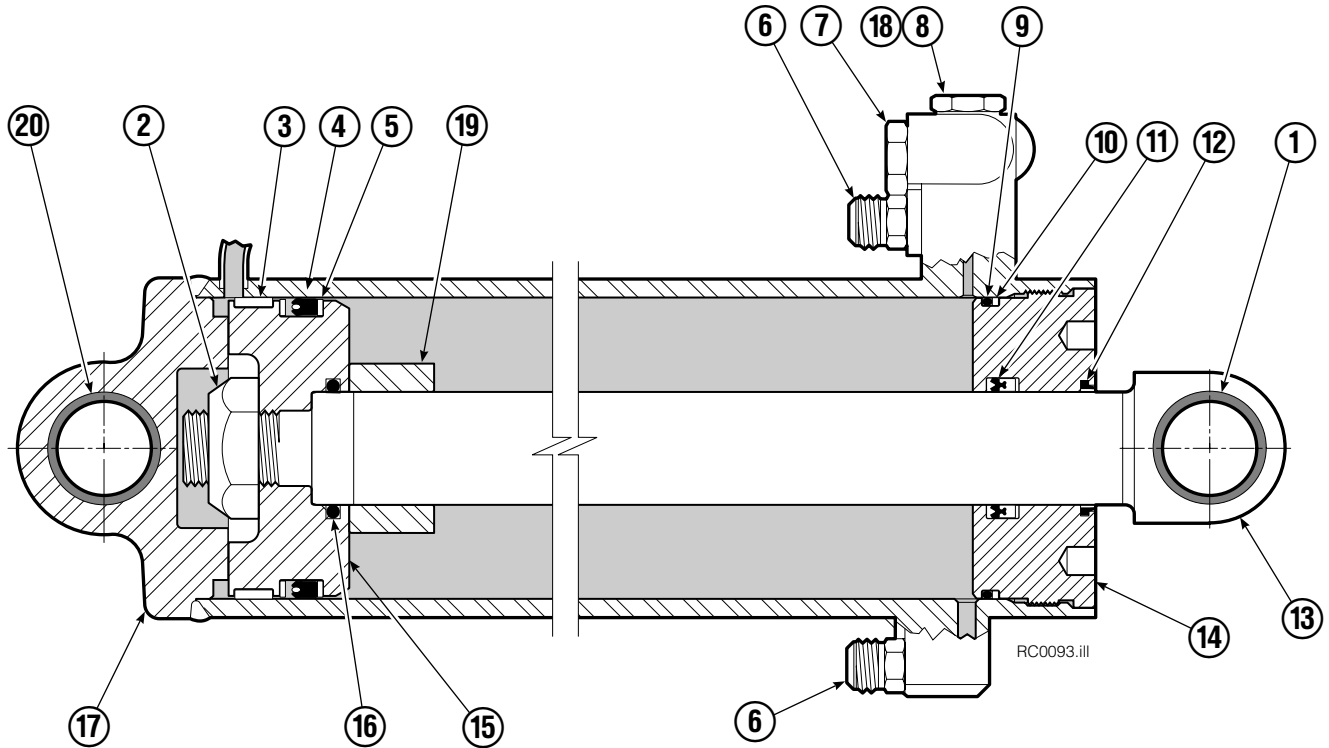

▲ See Revolving Connection page for parts breakdown.
Reference: SK-6438, Common Parts Group 223459R0.

Revolving Connection

45F			
REF	QTY	PART NO.	DESCRIPTION
		222682	Revolving Connection
1	4	604511	Fitting, 6-6
2	4	604510	Fitting, 6
3	1	3138	Snap Ring
4	1	7341	Snap Ring
5	2	564448	O-Ring
6	2	222675	Bracket
7	2	681238	Lockwasher, M10
8	2	212632	Capscrew, M10 x 20
9	1	222671	Body
10	2	605743	Fitting Adapter, 6-6
11	3	214649	Seal
12	1	222674	Shaft
13	1	222673	End Block
14	2	768796	Capscrew, M8 x 35
		222694	Service Kit

Link

REF	QTY	PART NO.	DESCRIPTION
1	2	3007792	Link

Long Arm Cylinder

REF	QTY	PART NO.	DESCRIPTION
		345711	Cylinder Assembly
1	1	674840	Bearing
2	1	560997	Nut
3	1	660767	◆ Bearing
4	1	662460	◆ Seal
5	2	638293	◆ Back-Up Ring
6	2	604511	Fitting, 6-6
7	1	556852	Fitting, 4
8	1	557212	Check Valve
9	1	2797	◆ O-Ring
10	1	615140	◆ Back-Up Ring
11	1	554598	◆ Seal
12	1	564930	◆ Wiper
13	1	557080	Rod
14	1	555207	Retainer
15	1	555226	Piston
16	1	2722	◆ O-Ring
17	1	560532	Shell
18	1	667516	Check Valve Service Kit
19	1	-	Spacer
20	2	674840	Bearing
21	1	672909	Seal Loader
		555227	Service Kit