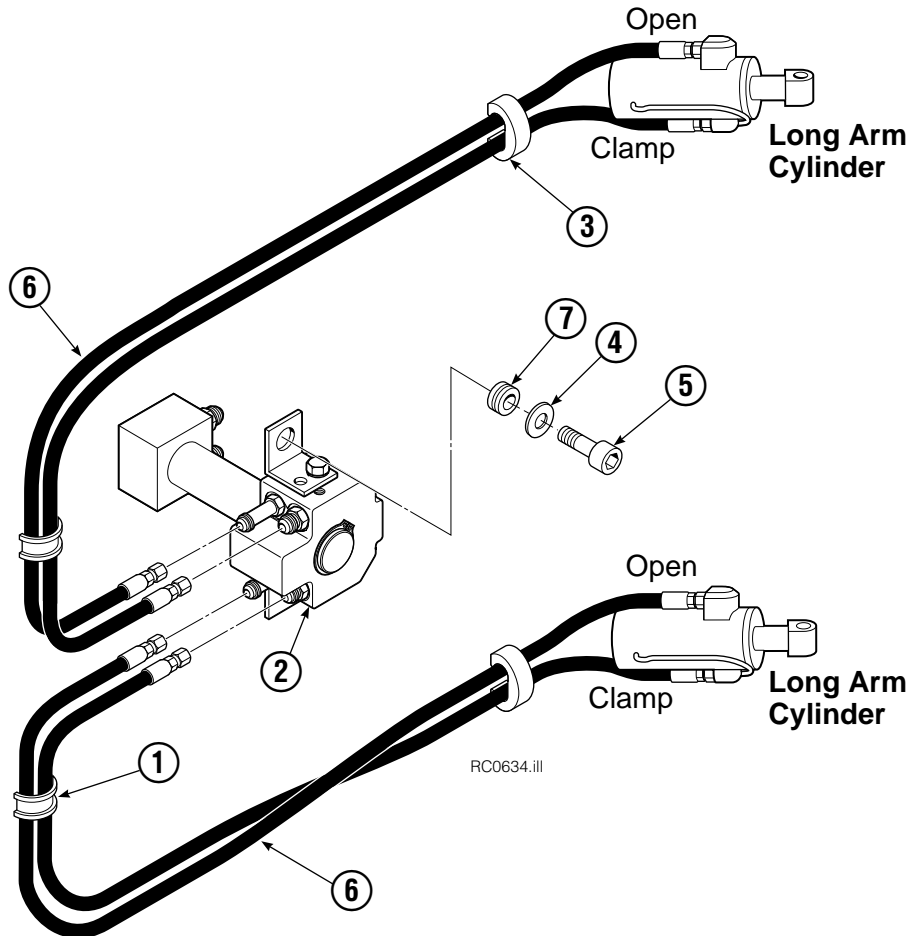

Common Components Group

RC0125.ill

45F			
REF	QTY	PART NO.	DESCRIPTION
		680634	Common Components Group
1	8	674837	Shim
2	24	4466	Capscrew, 3/8 NC x .50
3	8	674827	Retainer
4	8	680639	Pin
5	12	673385	Drive Pin
6	4	674828	Retainer
7	4	674835	Pin
8	16	660200	Shim
9	4	681669	Spacer

Reference: SK-4962, SK-4963.

Hosing Group Fixed Short Arm

45F			
REF	QTY	PART NO.	DESCRIPTION
		223460	Hosing Group
1	2	680113	Insert
2	1	222682	Revolving Connection ▲
3	2	673416	Segment
4	2	209019	Washer
5	2	645565	Shoulder Bolt
6	4	680115	Hose, 43.75"
7	2	208764	Grommet

▲ See Revolving Connection page for parts breakdown.
Reference: SK-6438, Common Parts Group 223459R0.

Revolving Connection

45F			
REF	QTY	PART NO.	DESCRIPTION
		222682	Revolving Connection
1	4	604511	Fitting, 6-6
2	4	604510	Fitting, 6
3	1	3138	Snap Ring
4	1	7341	Snap Ring
5	2	564448	O-Ring
6	2	222675	Bracket
7	2	681238	Lockwasher, M10
8	2	212632	Capscrew, M10 x 20
9	1	222671	Body
10	2	605743	Fitting Adapter, 6-6
11	3	214649	Seal
12	1	222674	Shaft
13	1	222673	End Block
14	2	768796	Capscrew, M8 x 35
		222694	Service Kit

Link

REF	QTY	PART NO.	DESCRIPTION
1	2	3007792	Link

Long Arm Cylinder

REF	QTY	PART NO.	DESCRIPTION
		345711	Cylinder Assembly
1	1	674840	Bearing
2	1	560997	Nut
3	1	660767	◆ Bearing
4	1	662460	◆ Seal
5	2	638293	◆ Back-Up Ring
6	2	604511	Fitting, 6-6
7	1	556852	Fitting, 4
8	1	557212	Check Valve
9	1	2797	◆ O-Ring
10	1	615140	◆ Back-Up Ring
11	1	554598	◆ Seal
12	1	564930	◆ Wiper
13	1	557080	Rod
14	1	555207	Retainer
15	1	555226	Piston
16	1	2722	◆ O-Ring
17	1	560532	Shell
18	1	667516	Check Valve Service Kit
19	1	-	Spacer
20	2	674840	Bearing
21	1	672909	Seal Loader
		555227	Service Kit