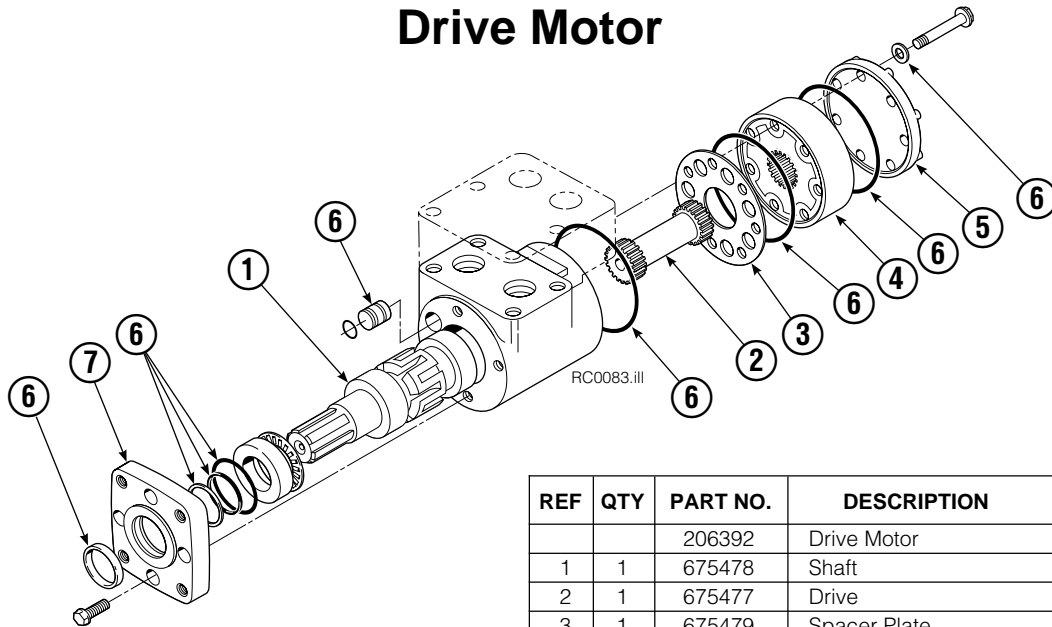

▲ Included in Bearing Service Kit 672481.

● See Drive Group page for parts breakdown.

Reference: Common Parts Group 680700, SK-5359.

Drive Group

REF	QTY	PART NO.	DESCRIPTION	REF	QTY	PART NO.	DESCRIPTION
		795491	Drive Group with 2.8 c.i. Motor	19	1	206392	Drive Motor – 2.8 c.i. ▼
1	6	769570	Capscrew, M12 x 25	20	4	4468	Capscrew, 3/8 NC x .75 GR8
2	1	676855	Cover	21	1	670580	Bearing
3	●	674513	Shim – .005" (blue)	22	1	675609	Worm Gear
4	●	670574	Shim – .010" (brown)	23	1	670581	Bearing
5	●	671757	Shim – .015" (pink)	24	1	7214	Snap Ring
6	●	671758	Shim – .020" (yellow)	25	1	643423	O-Ring
7	2	670579	Bearing	26	1	775552	Cover
8	1	670582	Key	27	1	783609	Seal
9	1	670506	Pinion	28	1	783608	Capscrew, M12 x 16
10	1	775551	Housing	29	4	200882	Capscrew, M8 x 20
11	1	686465	Gasket	30	1	644010	Relief Fitting
12	1	675608	Worm	31	1	604510	Fitting, 6
13	1	775553	Adapter	32	1	656300	Gear Box Lube – 48 oz.
14	2	2705	O-Ring	33	1	668184	Sealant
15	1	670549	Check Valve ▲			670578	Shim Service Kit (items 3-6,25,33)
16	4	6444	Lockwasher			675637	Bearing Service Kit (items 21 & 33)
17	4	607059	Capscrew, 5/16 NC x 1.75 GR8			675638	Bearing Service Kit (items 3-7,25)
18	1	670575	Gasket			685227	Motor Kit-4.5 (items 4,14,18)

● Quantity as required.

▲ See Check Valve page for parts breakdown.

▼ See Drive Motor page for parts breakdown.

Drive Motor

REF	QTY	PART NO.	DESCRIPTION
		206392	Drive Motor
1	1	675478	Shaft
2	1	675477	Drive
3	1	675479	Spacer Plate
■ 4	1	675480	Gerotor Set (101-1768-007)
■ 4	1	685075	Gerotor Set (101-1768-009)
5	1	675482	End Cap
● 6	1	206405	Service Kit
■ 7	1	685089	Flange (101-1768-007)
■ 7	1	685090	Flange (101-1768-009)