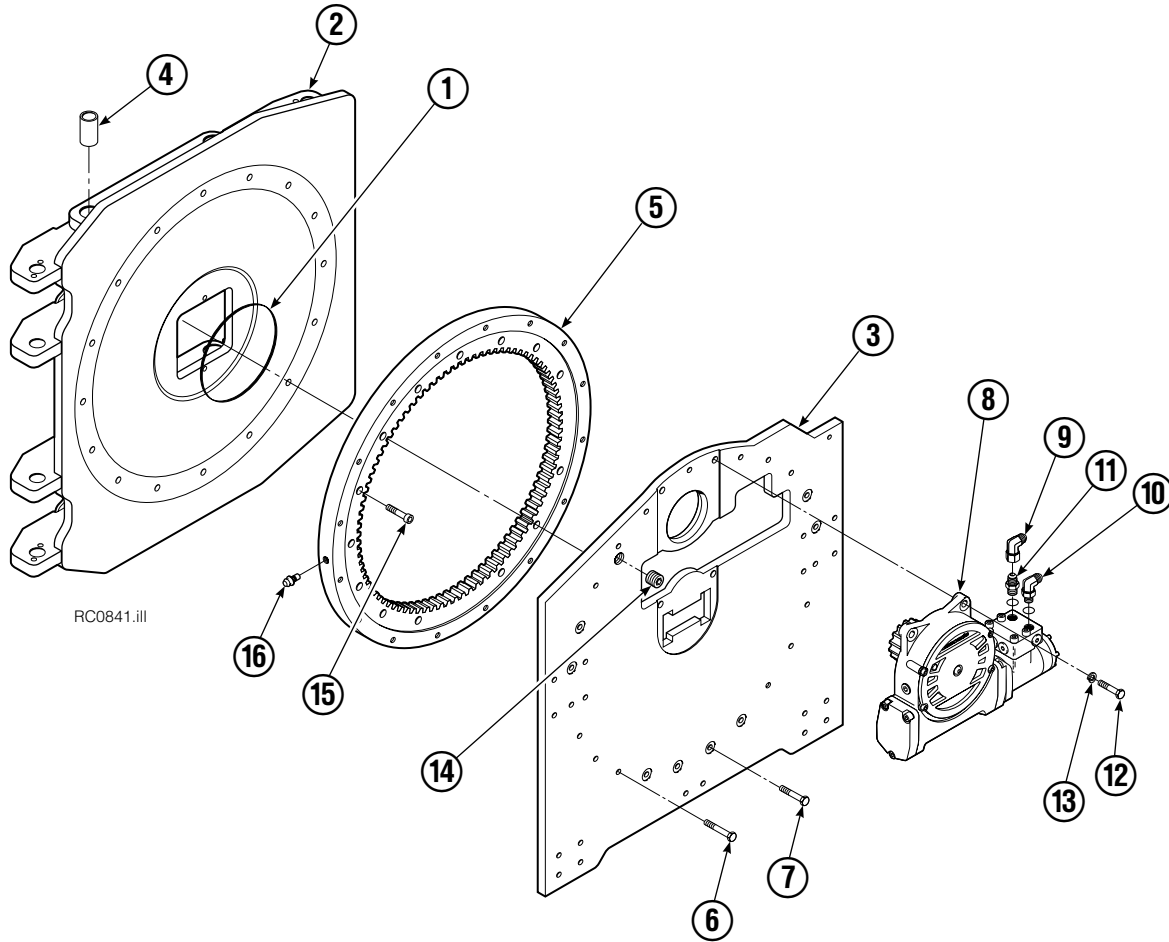

Frame Group

45F			
REF	QTY	PART NO.	DESCRIPTION
		3011196	Frame Group
1	1	670931	Seal
2	1	3011197	Faceplate
3	1	680679	Baseplate
4	8	674843	Bushing
5	1	672828	Bearing Assembly ▲
6	9	643539	Capscrew, 1/2 NC x 1.75
7	7	643538	Capscrew, 1/2 NC x 1.50
8	1	795491	Drive Group ●
9	1	605761	Fitting, 8-8
10	1	601250	Fitting, 8-8
11	1	601377	Fitting, 8-8
12	4	661742	Capscrew, 1/2 NC x 1.25
13	4	6290	Lockwasher
14	1	6605	Plug
15	16	4505	Capscrew ▲
16	1	7401	Grease Fitting

▲ Included in Bearing Service Kit 672481.

● See Drive Group page for parts breakdown.

Reference: Common Parts Group 680700, SK-5359.