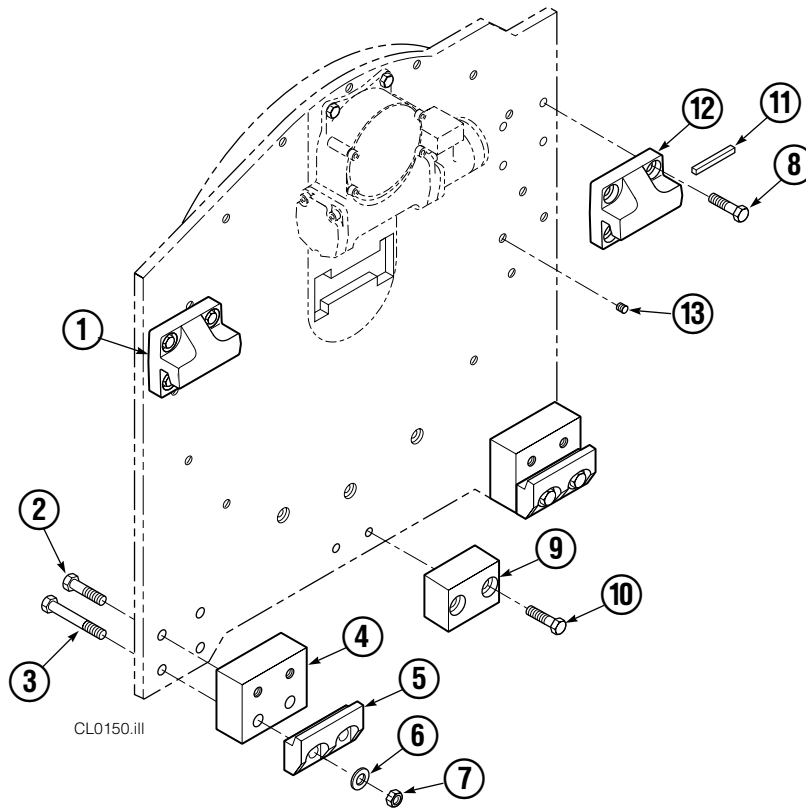

Mounting Group

Class III, 0°			
REF	QTY	PART NO.	DESCRIPTION
		680632	Mounting Group
1	1	670527	Upper Hook – LH
2	4	641284	Capscrew, 5/8 NC x 2.25
3	4	669305	Capscrew, 5/8 NC x 5.00
4	2	682068	Spacer
5	2	675969	Lower Hook
6	4	667225	Washer
7	4	676281	Nut, 5/8
8	8	667369	Capscrew, 5/8 NC x 1.25
9	1	682067	Center Spacer
10	2	677828	Capscrew, 1/2 NC x 1.00
11	1	669344	Stop Kit
12	1	670528	Upper Hook – RH
13	2	631385	Plug, 5/8