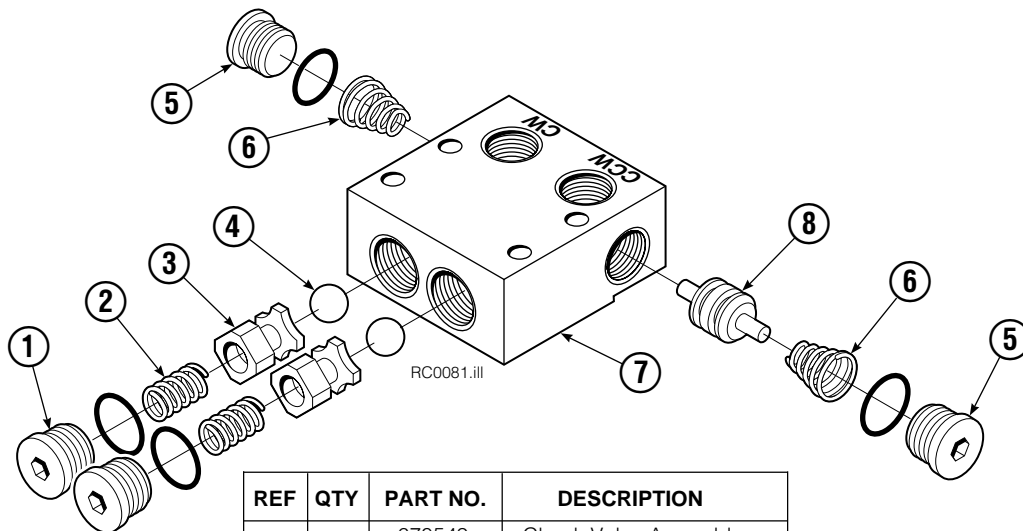

Check Valve

REF	QTY	PART NO.	DESCRIPTION
		670549	Check Valve Assembly
1	2	609453	Fitting, 10
2	2	670552	Spring
3	2	670551	Guide
4	2	7020	Ball
5	2	602580	Fitting, 8
6	2	673989	Spring
7	1	670550	Body
8	1	670553	Spool